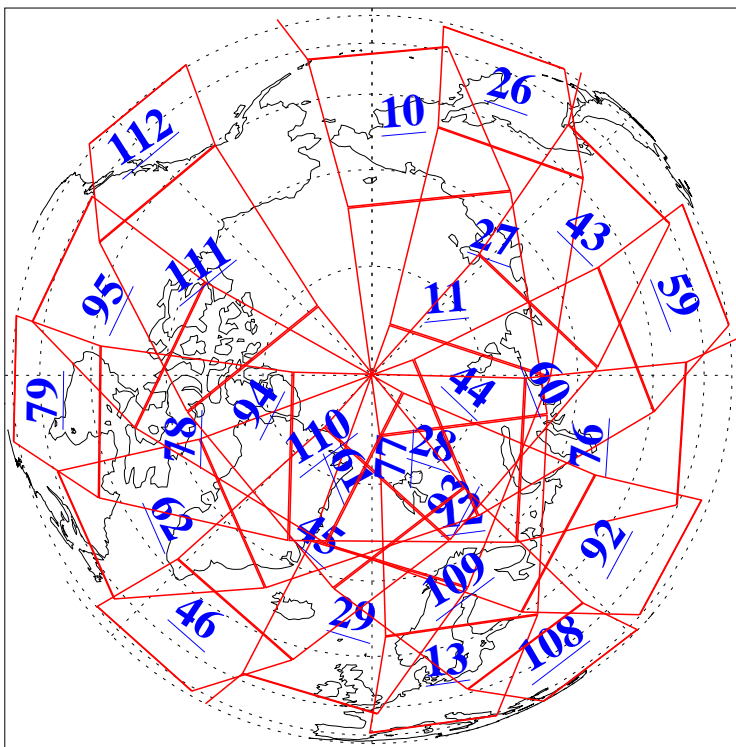

L1B Availability
AMSU Granules: 240
HSB Granules: 0
AIRS Granules: 240

5 Nov 2014
DoY 309
Aqua Day 4568
Granules: 1 to 120

Granules: 121 to 240

Legend: AMSU Available, HSB Available, AIRS Available

L1B Availability
AMSU Granules: 240
HSB Granules: 0
AIRS Granules: 240

5 Nov 2014
DoY 309
Aqua Day 4568

Ascending Granules

Descending Granules

Legend: AMSU Available, HSB Available, AIRS Available

L1B Availability
 AMSU Granules: 240
 HSB Granules: 0
 AIRS Granules: 240

5 Nov 2014
 DoY 309
 Aqua Day 4568

Northern Hemisphere Granules

Southern Hemisphere Granules

Legend: AMSU Available, HSB Available, AIRS Available