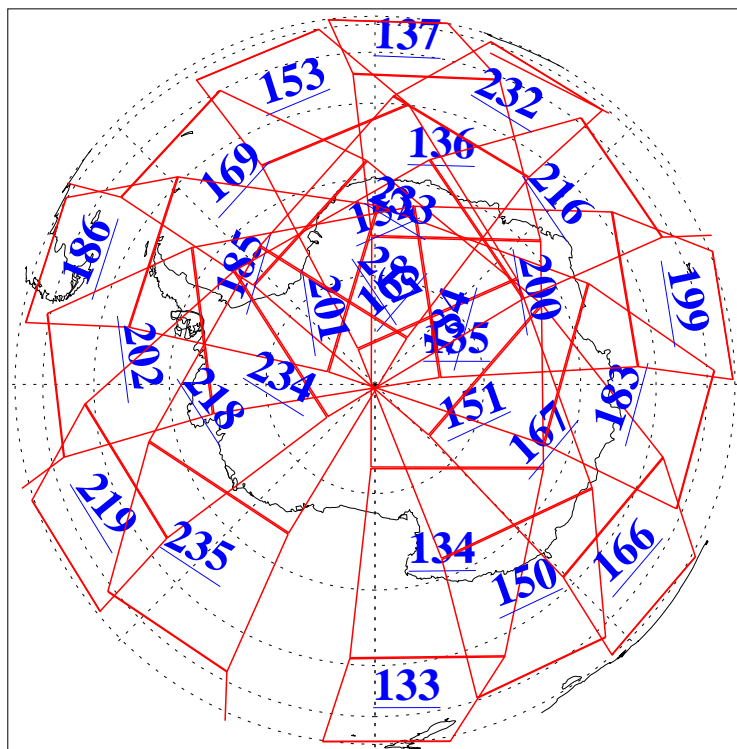

L1B Availability
AMSU Granules: 240
HSB Granules: 0
AIRS Granules: 240

5 Nov 2014
DoY 309
Aqua Day 4568
Granules: 1 to 120

Granules: 121 to 240

Legend: AMSU Available, HSB Available, AIRS Available

L1B Availability
AMSU Granules: 240
HSB Granules: 0
AIRS Granules: 240

5 Nov 2014
DoY 309
Aqua Day 4568

Ascending Granules

Descending Granules

Legend: AMSU Available, HSB Available, AIRS Available

L1B Availability
 AMSU Granules: 240
 HSB Granules: 0
 AIRS Granules: 240

5 Nov 2014
 DoY 309
 Aqua Day 4568

Northern Hemisphere Granules

Southern Hemisphere Granules

Legend: AMSU Available, HSB Available, AIRS Available