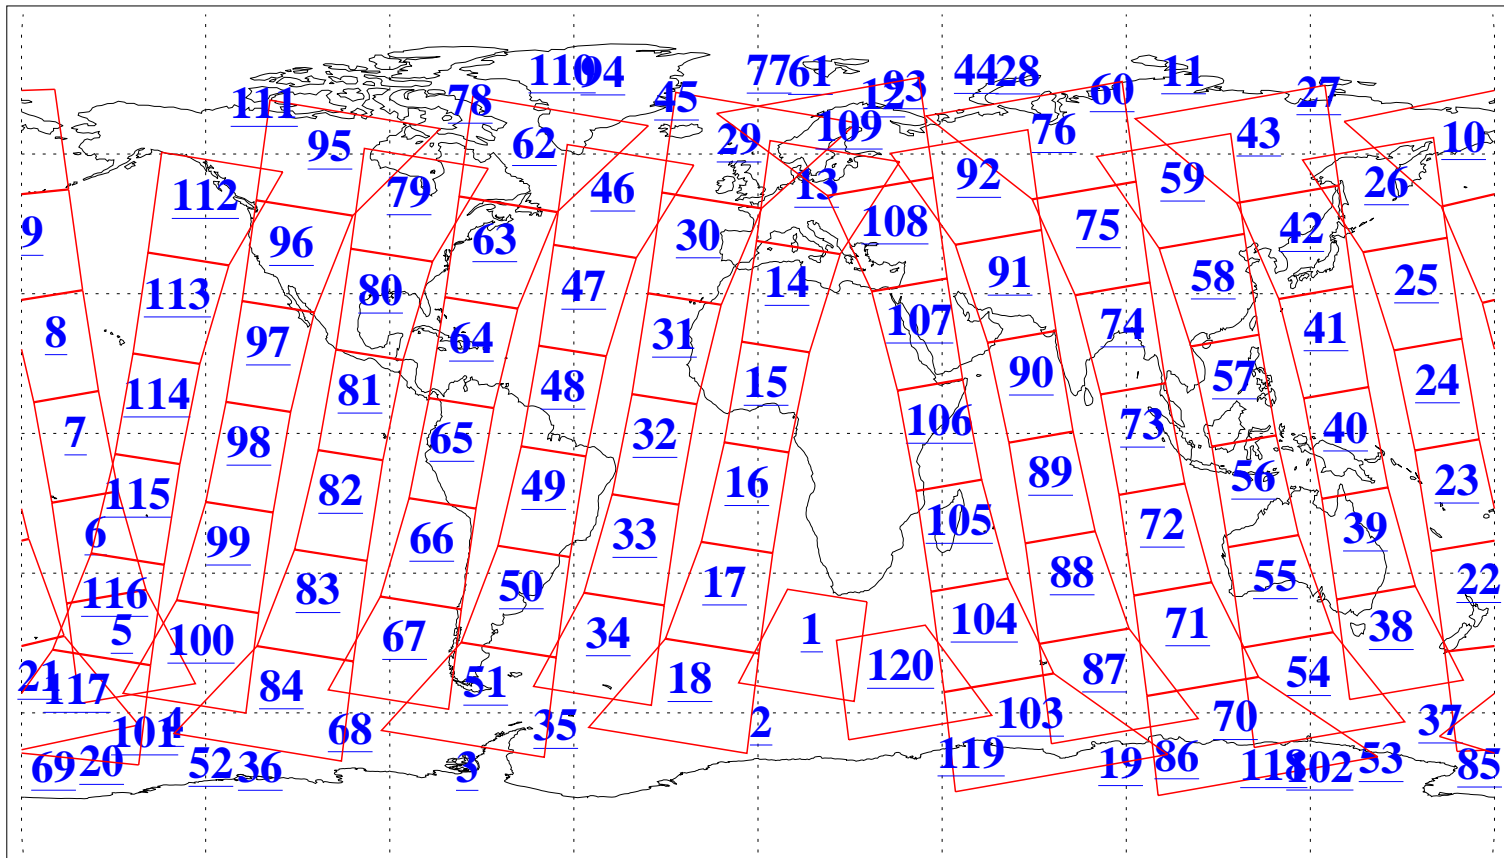

L1B Availability
AMSU Granules: 240
HSB Granules: 0
AIRS Granules: 240

5 Nov 2014
DoY 309
Aqua Day 4568
Granules: 1 to 120

Granules: 121 to 240

Legend: AMSU Available, HSB Available, AIRS Available

L1B Availability
AMSU Granules: 240
HSB Granules: 0
AIRS Granules: 240

5 Nov 2014
DoY 309
Aqua Day 4568

Ascending Granules

Descending Granules

Legend: AMSU Available, HSB Available, AIRS Available

L1B Availability
 AMSU Granules: 240
 HSB Granules: 0
 AIRS Granules: 240

5 Nov 2014
 DoY 309
 Aqua Day 4568

Northern Hemisphere Granules

Southern Hemisphere Granules

Legend: AMSU Available, HSB Available, AIRS Available