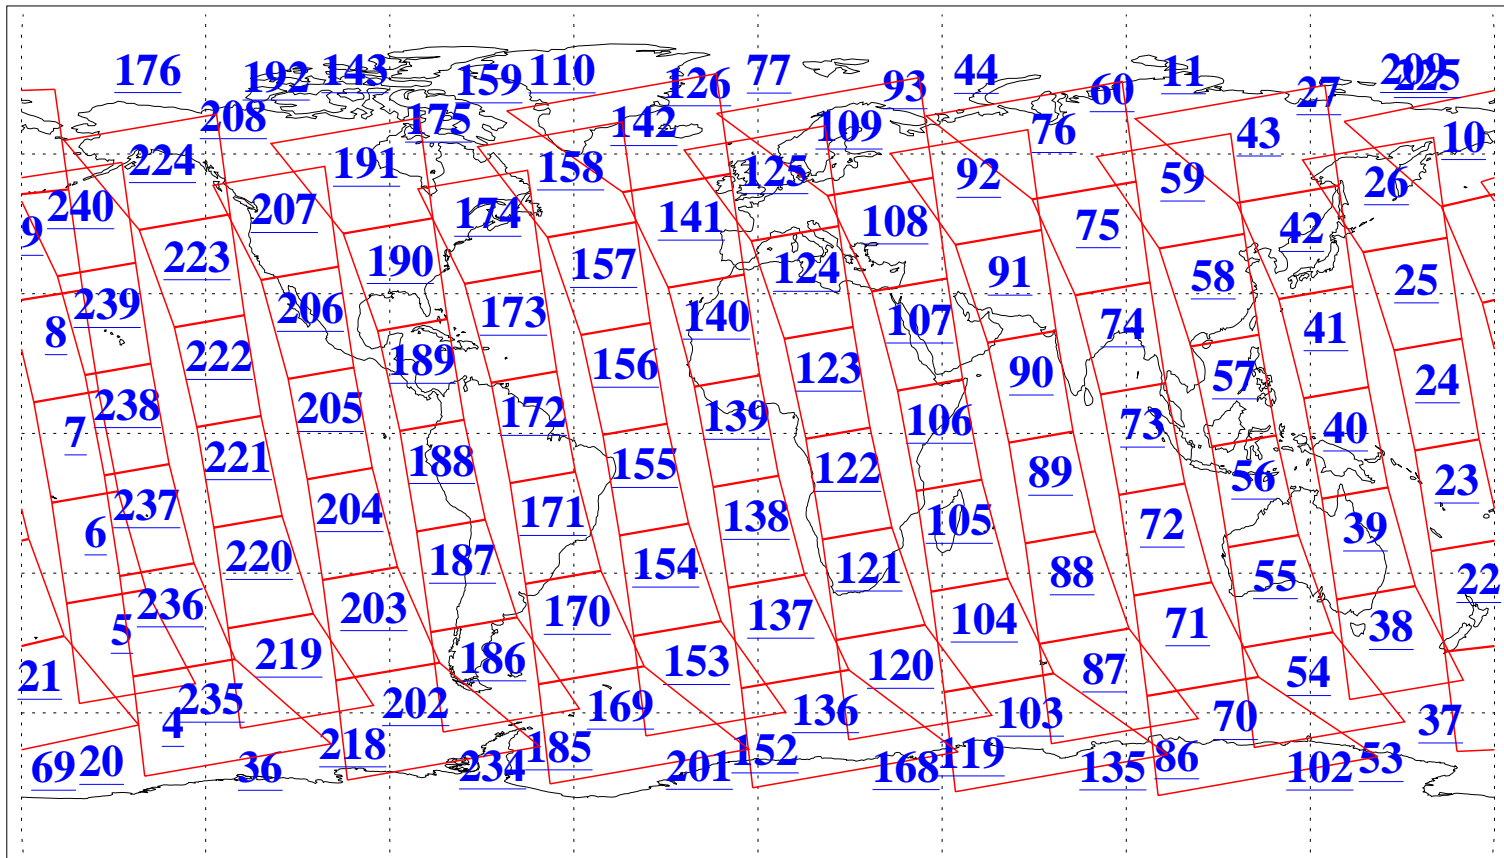

L1B Availability
AMSU Granules: 240
HSB Granules: 0
AIRS Granules: 240

5 Nov 2014
DoY 309
Aqua Day 4568
Granules: 1 to 120

Granules: 121 to 240

Legend: AMSU Available, HSB Available, AIRS Available

L1B Availability
AMSU Granules: 240
HSB Granules: 0
AIRS Granules: 240

5 Nov 2014
DoY 309
Aqua Day 4568

Ascending Granules

Descending Granules

Legend: AMSU Available, HSB Available, AIRS Available

L1B Availability
 AMSU Granules: 240
 HSB Granules: 0
 AIRS Granules: 240

5 Nov 2014
 DoY 309
 Aqua Day 4568

Northern Hemisphere Granules

Southern Hemisphere Granules

Legend: AMSU Available, HSB Available, AIRS Available