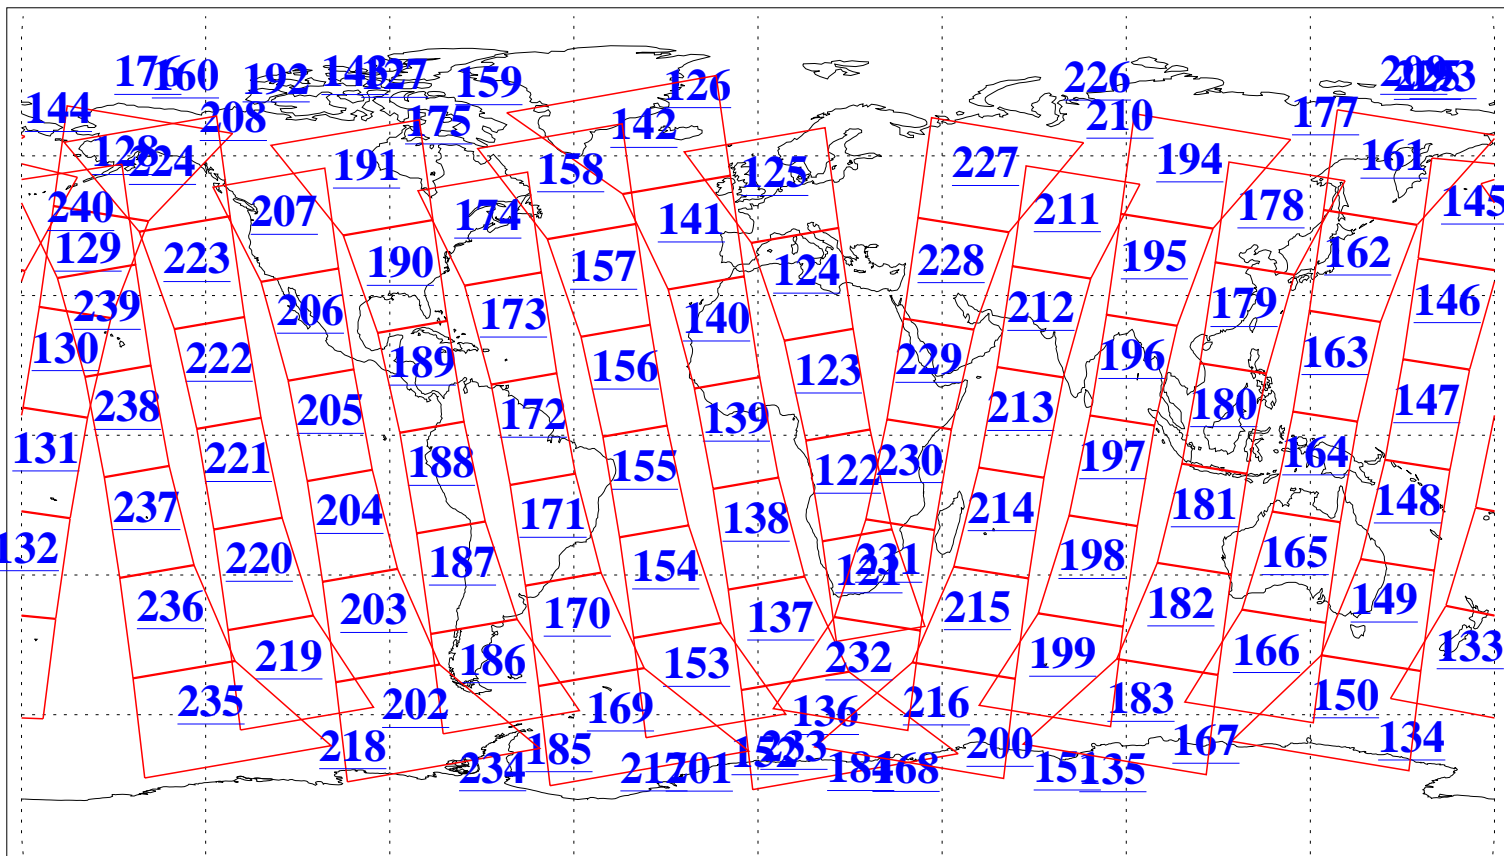

L1B Availability
AMSU Granules: 240
HSB Granules: 0
AIRS Granules: 240

5 Nov 2014
DoY 309
Aqua Day 4568
Granules: 1 to 120

Granules: 121 to 240

Legend: AMSU Available, HSB Available, AIRS Available

L1B Availability
AMSU Granules: 240
HSB Granules: 0
AIRS Granules: 240

5 Nov 2014
DoY 309
Aqua Day 4568

Ascending Granules

Descending Granules

Legend: AMSU Available, HSB Available, AIRS Available

L1B Availability
 AMSU Granules: 240
 HSB Granules: 0
 AIRS Granules: 240

5 Nov 2014
 DoY 309
 Aqua Day 4568

Northern Hemisphere Granules

Southern Hemisphere Granules

Legend: AMSU Available, HSB Available, AIRS Available