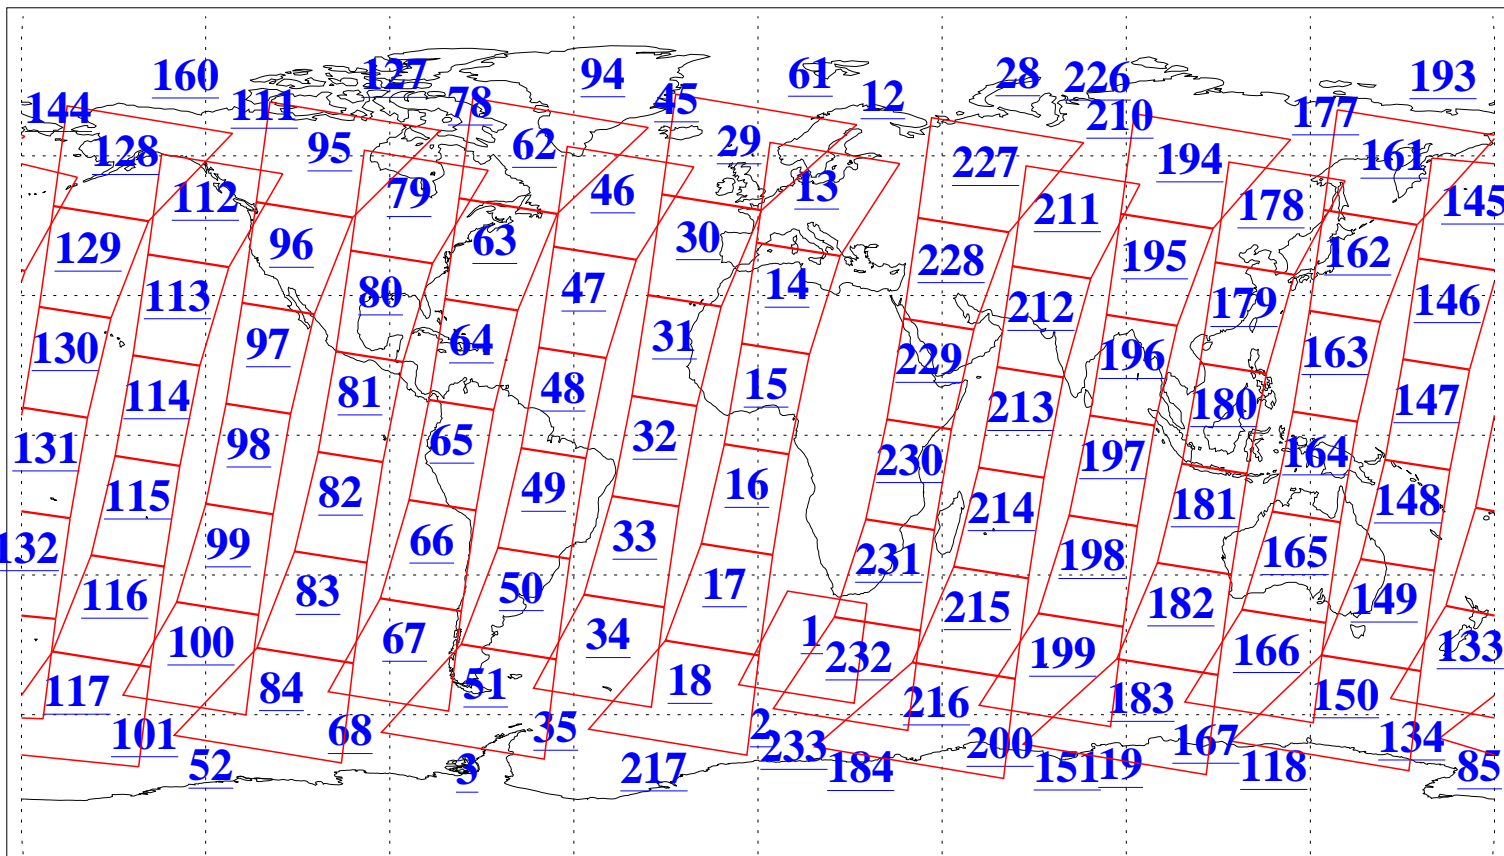

L1B Availability
AMSU Granules: 240
HSB Granules: 0
AIRS Granules: 240

5 Nov 2014
DoY 309
Aqua Day 4568
Granules: 1 to 120

Granules: 121 to 240

Legend: AMSU Available, HSB Available, AIRS Available

L1B Availability
AMSU Granules: 240
HSB Granules: 0
AIRS Granules: 240

5 Nov 2014
DoY 309
Aqua Day 4568

Ascending Granules

Descending Granules

Legend: AMSU Available, HSB Available, AIRS Available

L1B Availability
 AMSU Granules: 240
 HSB Granules: 0
 AIRS Granules: 240

5 Nov 2014
 DoY 309
 Aqua Day 4568

Northern Hemisphere Granules

Southern Hemisphere Granules

Legend: AMSU Available, HSB Available, AIRS Available