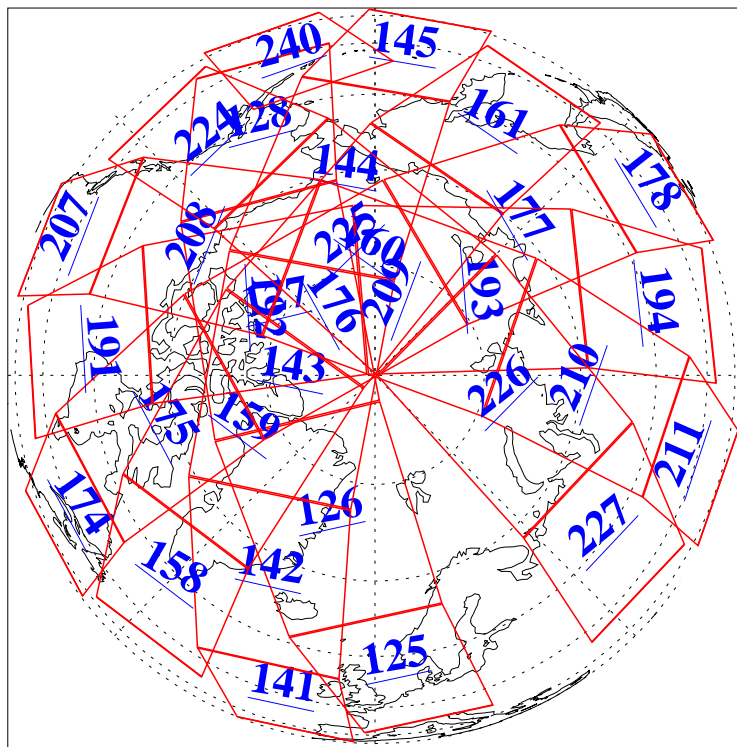

5 Nov 2014
DoY 309
Aqua Day 4568

Ascending Granules

Descending Granules

Legend: AMSU Available, HSB Available, AIRS Available

L1B Availability
 AMSU Granules: 240
 HSB Granules: 0
 AIRS Granules: 240

5 Nov 2014
 DoY 309
 Aqua Day 4568

Northern Hemisphere Granules

Southern Hemisphere Granules

Legend: AMSU Available, HSB Available, AIRS Available