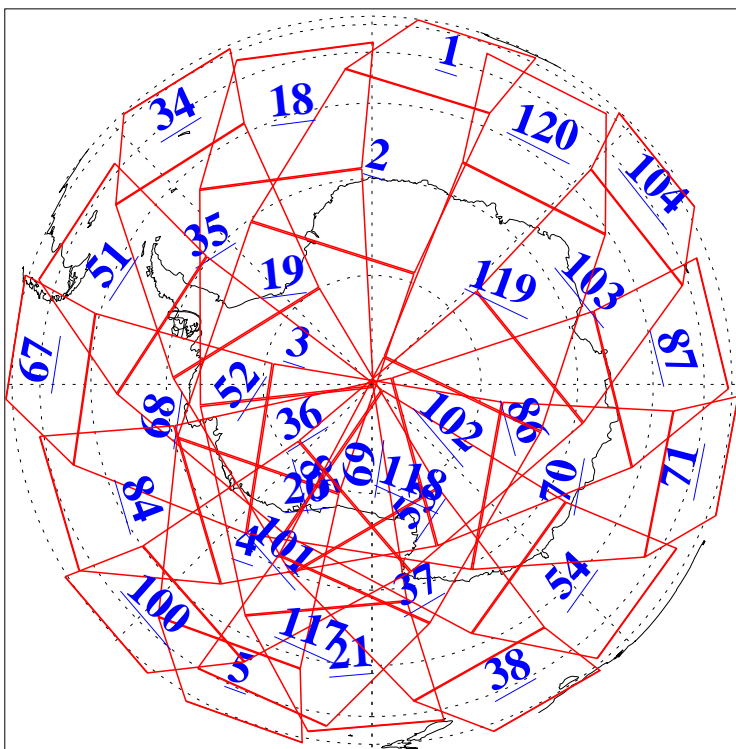

L1B Availability
AMSU Granules: 240
HSB Granules: 0
AIRS Granules: 240

5 Nov 2014
DoY 309
Aqua Day 4568
Granules: 1 to 120

Granules: 121 to 240

Legend: AMSU Available, HSB Available, AIRS Available

L1B Availability
AMSU Granules: 240
HSB Granules: 0
AIRS Granules: 240

5 Nov 2014
DoY 309
Aqua Day 4568

Ascending Granules

Descending Granules

Legend: AMSU Available, HSB Available, AIRS Available

L1B Availability
 AMSU Granules: 240
 HSB Granules: 0
 AIRS Granules: 240

5 Nov 2014
 DoY 309
 Aqua Day 4568

Northern Hemisphere Granules

Southern Hemisphere Granules

Legend: AMSU Available, HSB Available, AIRS Available