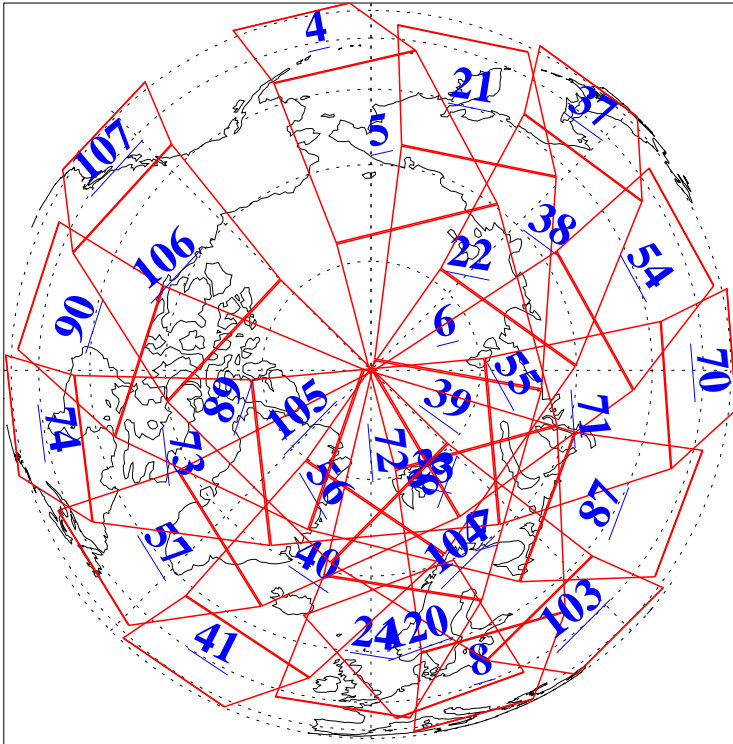

L1B Availability
 AMSU Granules: 240
 HSB Granules: 0
 AIRS Granules: 240

17 Oct 2014
 DoY 290
 Aqua Day 4549
 Granules: 1 to 120

Granules: 121 to 240

Legend: AMSU Available, *HSB Available*, **AIRS Available**

L1B Availability
AMSU Granules: 240
HSB Granules: 0
AIRS Granules: 240

17 Oct 2014
DoY 290
Aqua Day 4549

Ascending Granules

Descending Granules

Legend: AMSU Available, HSB Available, AIRS Available

L1B Availability
 AMSU Granules: 240
 HSB Granules: 0
 AIRS Granules: 240

17 Oct 2014
 DoY 290
 Aqua Day 4549

Northern Hemisphere Granules

Southern Hemisphere Granules

Legend: AMSU Available, HSB Available, AIRS Available