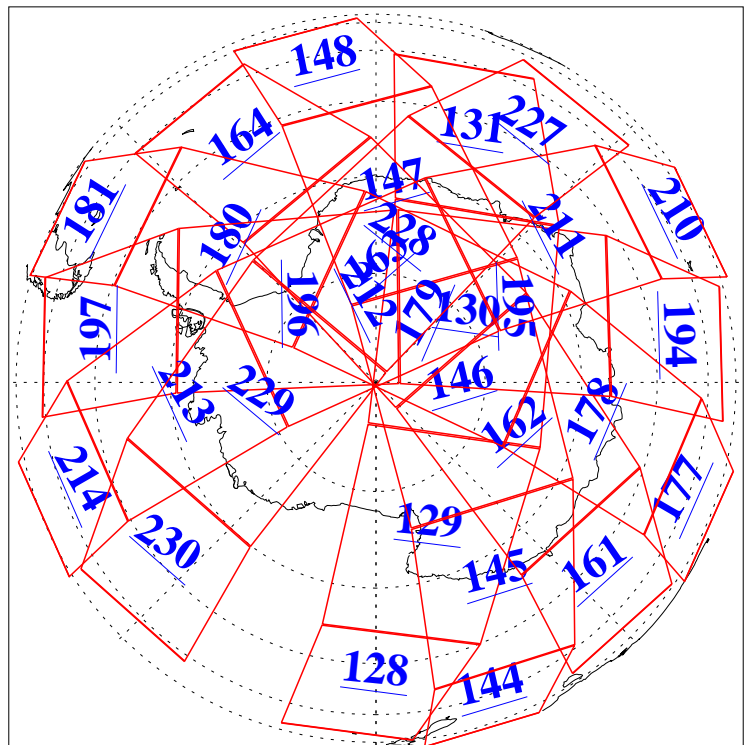

L1B Availability
 AMSU Granules: 240
 HSB Granules: 0
 AIRS Granules: 240

17 Oct 2014
 DoY 290
 Aqua Day 4549
 Granules: 1 to 120

Granules: 121 to 240

Legend: AMSU Available, *HSB Available*, **AIRS Available**

L1B Availability
AMSU Granules: 240
HSB Granules: 0
AIRS Granules: 240

17 Oct 2014
DoY 290
Aqua Day 4549

Ascending Granules

Descending Granules

Legend: AMSU Available, HSB Available, AIRS Available

L1B Availability
 AMSU Granules: 240
 HSB Granules: 0
 AIRS Granules: 240

17 Oct 2014
 DoY 290
 Aqua Day 4549

Northern Hemisphere Granules

Southern Hemisphere Granules

Legend: AMSU Available, HSB Available, AIRS Available