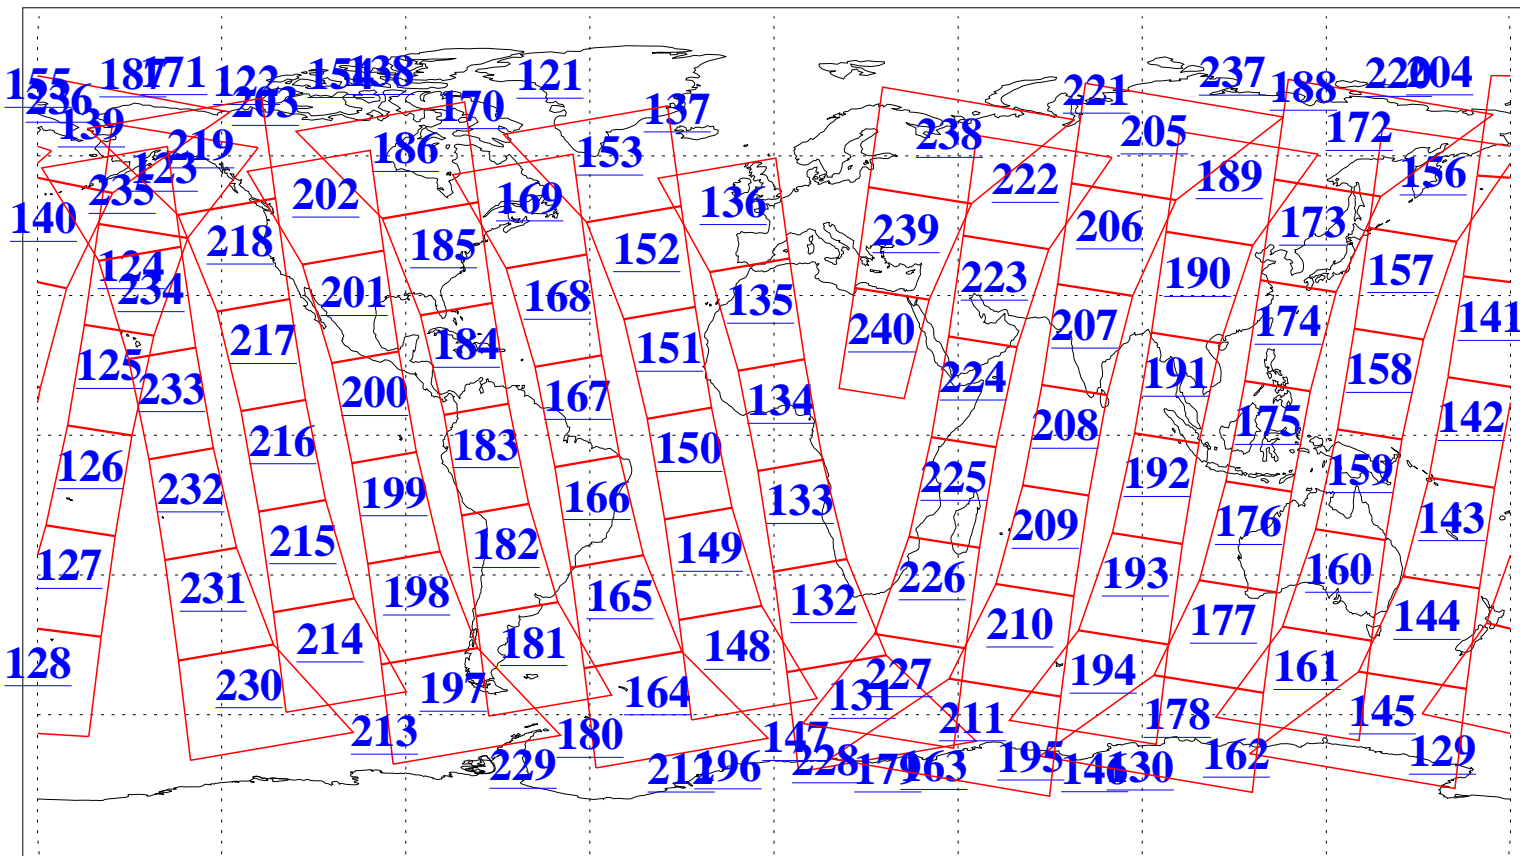

L1B Availability
 AMSU Granules: 240
 HSB Granules: 0
 AIRS Granules: 240

17 Oct 2014
 DoY 290
 Aqua Day 4549
 Granules: 1 to 120

Granules: 121 to 240

Legend: AMSU Available, *HSB Available*, **AIRS Available**

L1B Availability
AMSU Granules: 240
HSB Granules: 0
AIRS Granules: 240

17 Oct 2014
DoY 290
Aqua Day 4549

Ascending Granules

Descending Granules

Legend: AMSU Available, HSB Available, AIRS Available

L1B Availability
 AMSU Granules: 240
 HSB Granules: 0
 AIRS Granules: 240

17 Oct 2014
 DoY 290
 Aqua Day 4549

Northern Hemisphere Granules

Southern Hemisphere Granules

Legend: AMSU Available, HSB Available, AIRS Available