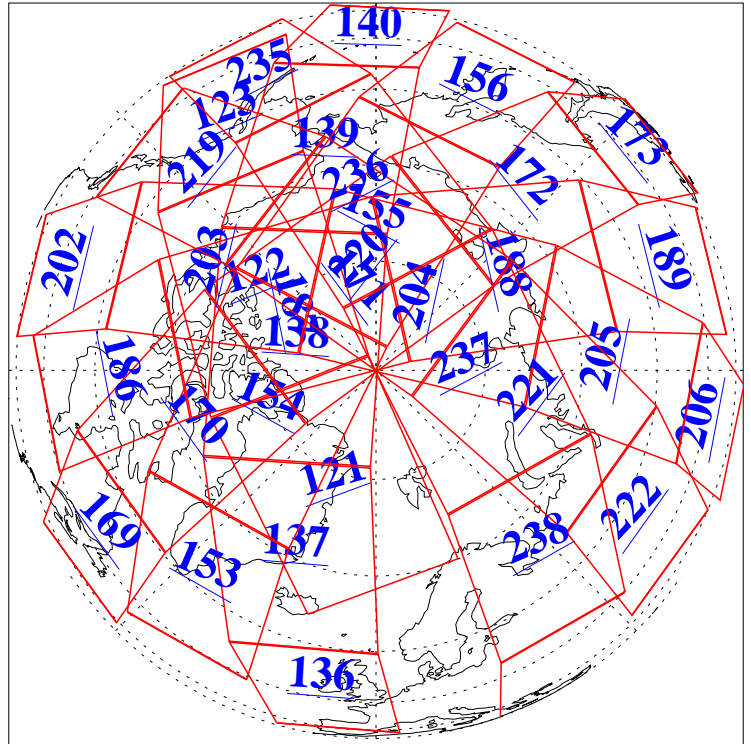

L1B Availability
 AMSU Granules: 240
 HSB Granules: 0
 AIRS Granules: 240

17 Oct 2014
 DoY 290
 Aqua Day 4549
 Granules: 1 to 120

Granules: 121 to 240

Legend: AMSU Available, *HSB Available*, **AIRS Available**

L1B Availability
AMSU Granules: 240
HSB Granules: 0
AIRS Granules: 240

17 Oct 2014
DoY 290
Aqua Day 4549

Ascending Granules

Descending Granules

Legend: AMSU Available, HSB Available, AIRS Available

L1B Availability
 AMSU Granules: 240
 HSB Granules: 0
 AIRS Granules: 240

17 Oct 2014
 DoY 290
 Aqua Day 4549

Northern Hemisphere Granules

Southern Hemisphere Granules

Legend: AMSU Available, HSB Available, AIRS Available