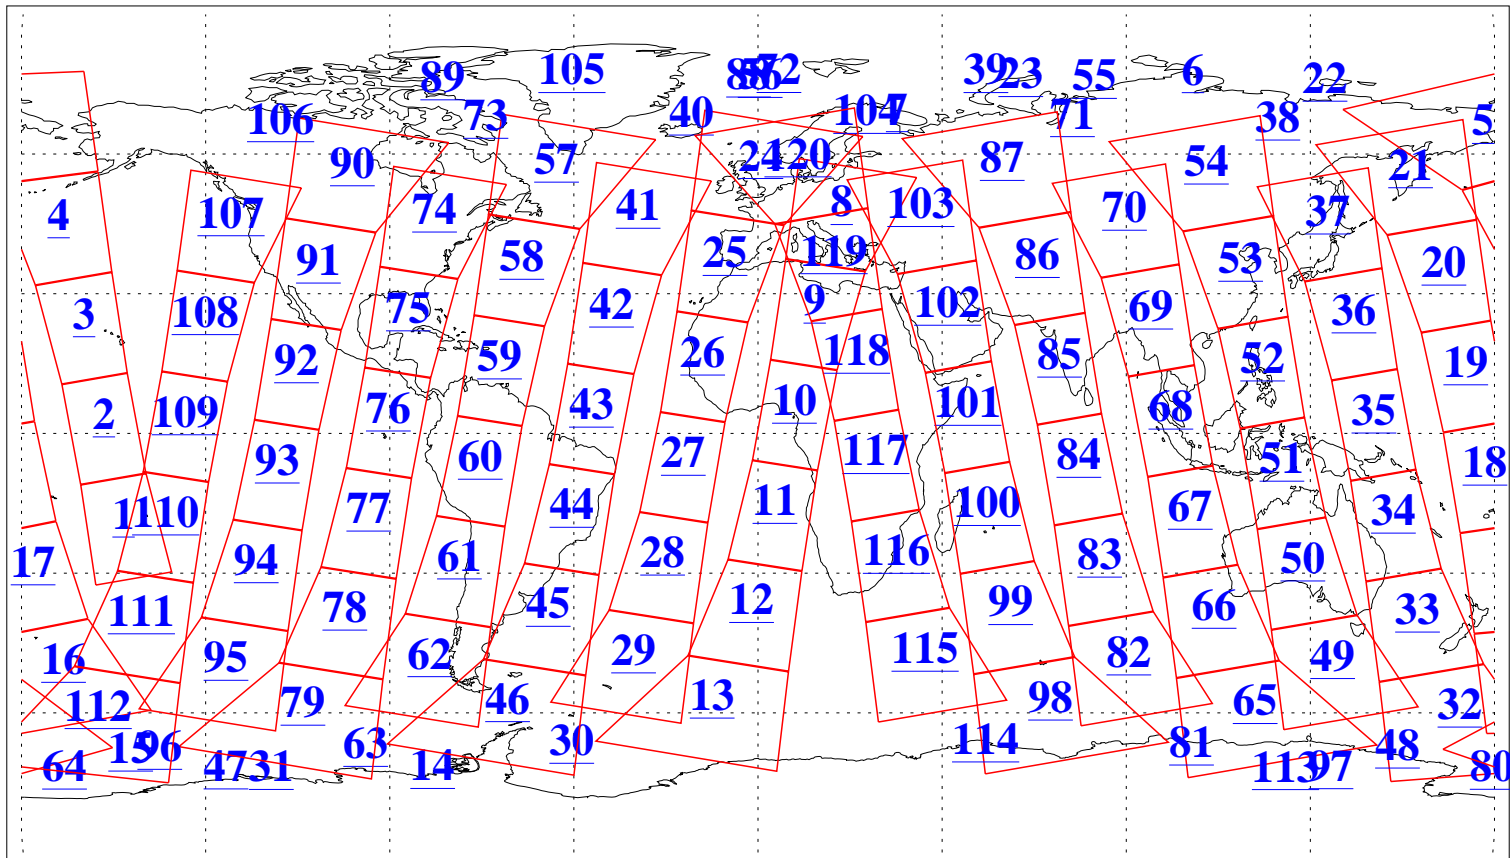

L1B Availability
 AMSU Granules: 240
 HSB Granules: 0
 AIRS Granules: 240

17 Oct 2014
 DoY 290
 Aqua Day 4549
 Granules: 1 to 120

Granules: 121 to 240

Legend: AMSU Available, *HSB Available*, **AIRS Available**

L1B Availability
AMSU Granules: 240
HSB Granules: 0
AIRS Granules: 240

17 Oct 2014
DoY 290
Aqua Day 4549

Ascending Granules

Descending Granules

Legend: AMSU Available, HSB Available, AIRS Available

L1B Availability
 AMSU Granules: 240
 HSB Granules: 0
 AIRS Granules: 240

17 Oct 2014
 DoY 290
 Aqua Day 4549

Northern Hemisphere Granules

Southern Hemisphere Granules

Legend: AMSU Available, HSB Available, AIRS Available