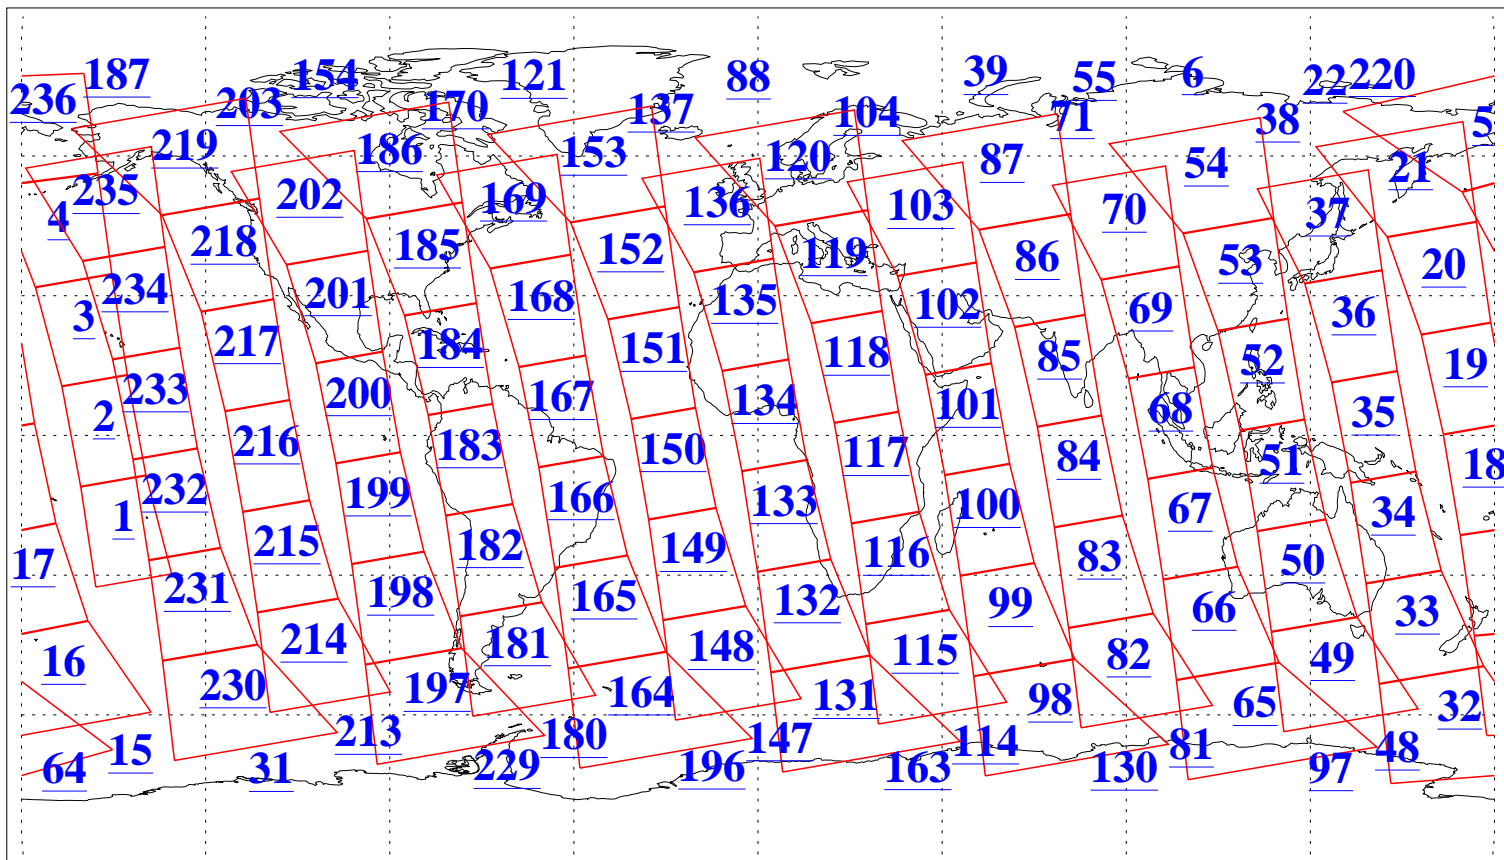

L1B Availability
 AMSU Granules: 240
 HSB Granules: 0
 AIRS Granules: 240

17 Oct 2014
 DoY 290
 Aqua Day 4549
 Granules: 1 to 120

Granules: 121 to 240

Legend: AMSU Available, *HSB Available*, **AIRS Available**

L1B Availability
AMSU Granules: 240
HSB Granules: 0
AIRS Granules: 240

17 Oct 2014
DoY 290
Aqua Day 4549

Ascending Granules

Descending Granules

Legend: AMSU Available, HSB Available, AIRS Available

L1B Availability
 AMSU Granules: 240
 HSB Granules: 0
 AIRS Granules: 240

17 Oct 2014
 DoY 290
 Aqua Day 4549

Northern Hemisphere Granules

Southern Hemisphere Granules

Legend: AMSU Available, HSB Available, AIRS Available