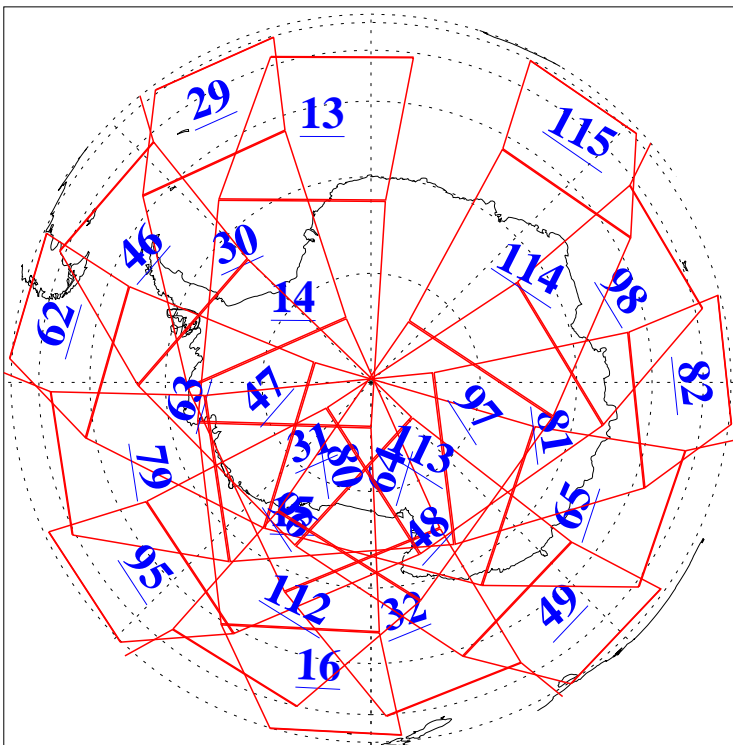

L1B Availability
 AMSU Granules: 240
 HSB Granules: 0
 AIRS Granules: 240

17 Oct 2014
 DoY 290
 Aqua Day 4549
 Granules: 1 to 120

Granules: 121 to 240

Legend: AMSU Available, *HSB Available*, **AIRS Available**

L1B Availability
AMSU Granules: 240
HSB Granules: 0
AIRS Granules: 240

17 Oct 2014
DoY 290
Aqua Day 4549

Ascending Granules

Descending Granules

Legend: AMSU Available, HSB Available, AIRS Available

L1B Availability
 AMSU Granules: 240
 HSB Granules: 0
 AIRS Granules: 240

17 Oct 2014
 DoY 290
 Aqua Day 4549

Northern Hemisphere Granules

Southern Hemisphere Granules

Legend: AMSU Available, HSB Available, AIRS Available