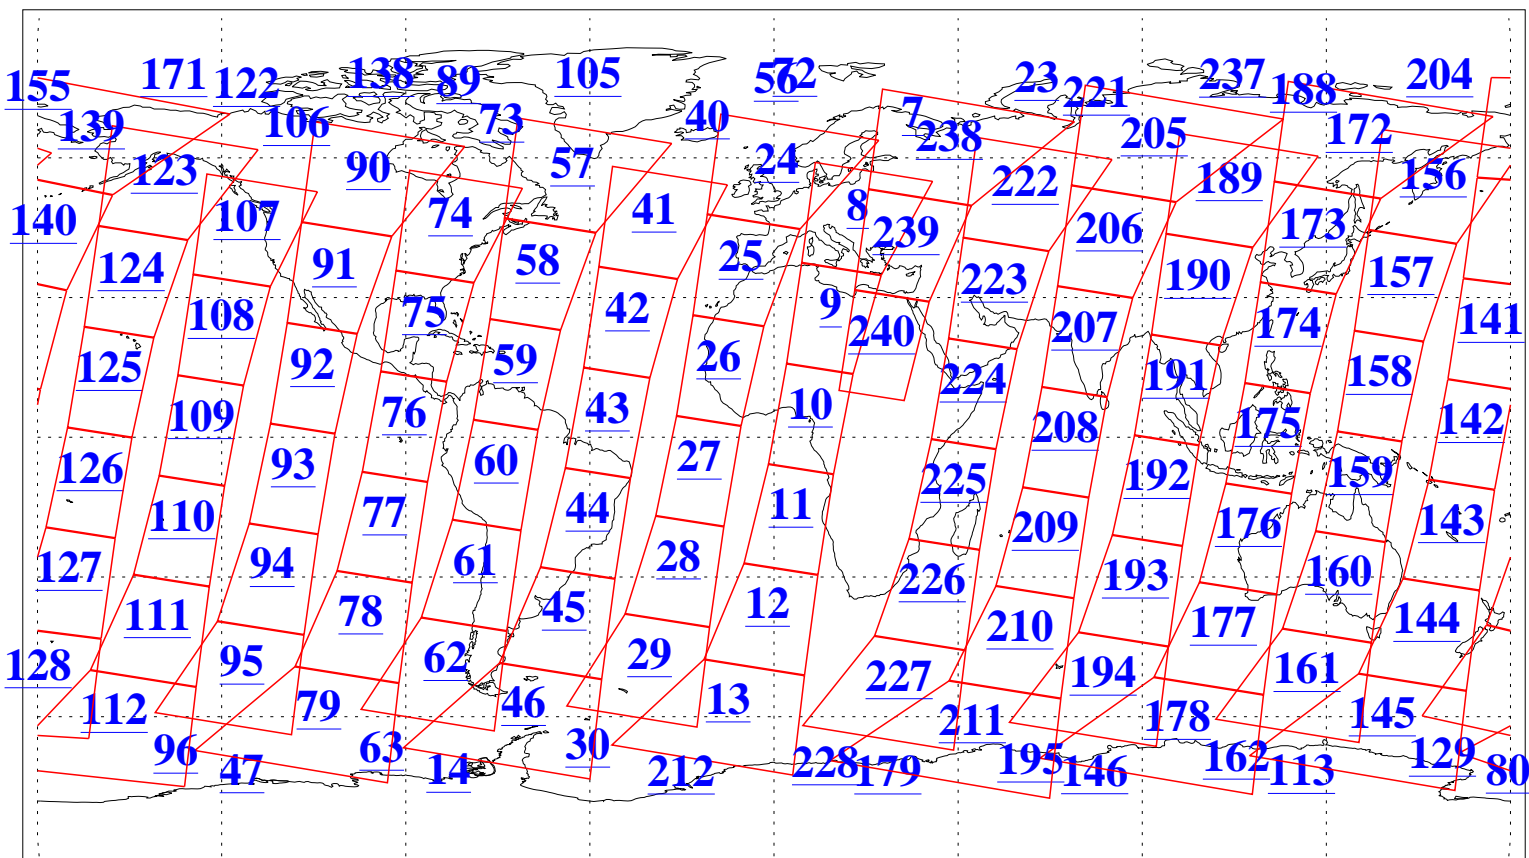

L1B Availability
 AMSU Granules: 240
 HSB Granules: 0
 AIRS Granules: 240

17 Oct 2014
 DoY 290
 Aqua Day 4549
 Granules: 1 to 120

Granules: 121 to 240

Legend: AMSU Available, *HSB Available*, **AIRS Available**

L1B Availability
AMSU Granules: 240
HSB Granules: 0
AIRS Granules: 240

17 Oct 2014
DoY 290
Aqua Day 4549

Ascending Granules

Descending Granules

Legend: AMSU Available, HSB Available, AIRS Available

L1B Availability
 AMSU Granules: 240
 HSB Granules: 0
 AIRS Granules: 240

17 Oct 2014
 DoY 290
 Aqua Day 4549

Northern Hemisphere Granules

Southern Hemisphere Granules

Legend: AMSU Available, HSB Available, AIRS Available