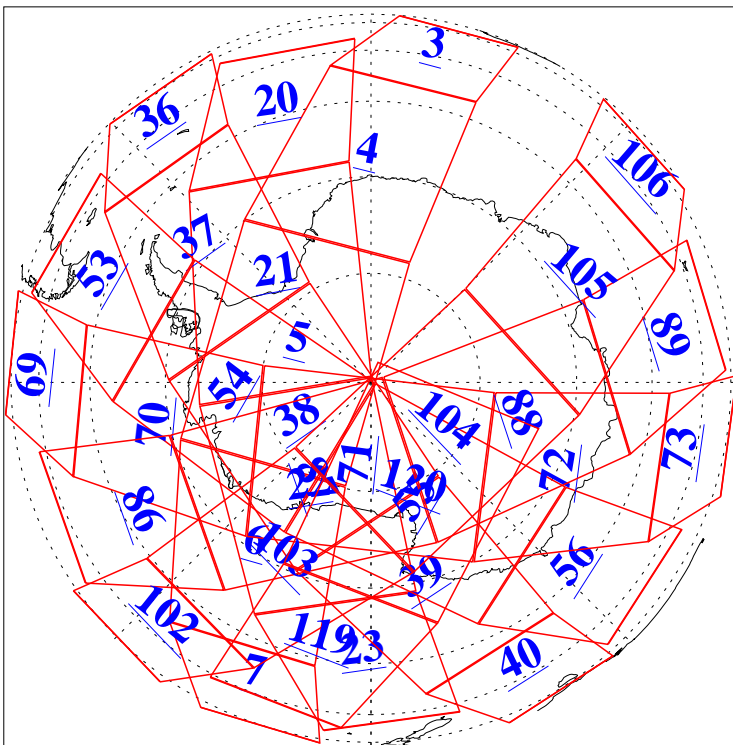

L1B Availability
AMSU Granules: 240
HSB Granules: 0
AIRS Granules: 240

31 Aug 2014
DoY 243
Aqua Day 4502
Ascending Granules

L1B Availability
 AMSU Granules: 240
 HSB Granules: 0
 AIRS Granules: 240

31 Aug 2014
 DoY 243
 Aqua Day 4502

Northern Hemisphere Granules

Southern Hemisphere Granules

Legend: AMSU Available, HSB Available, AIRS Available