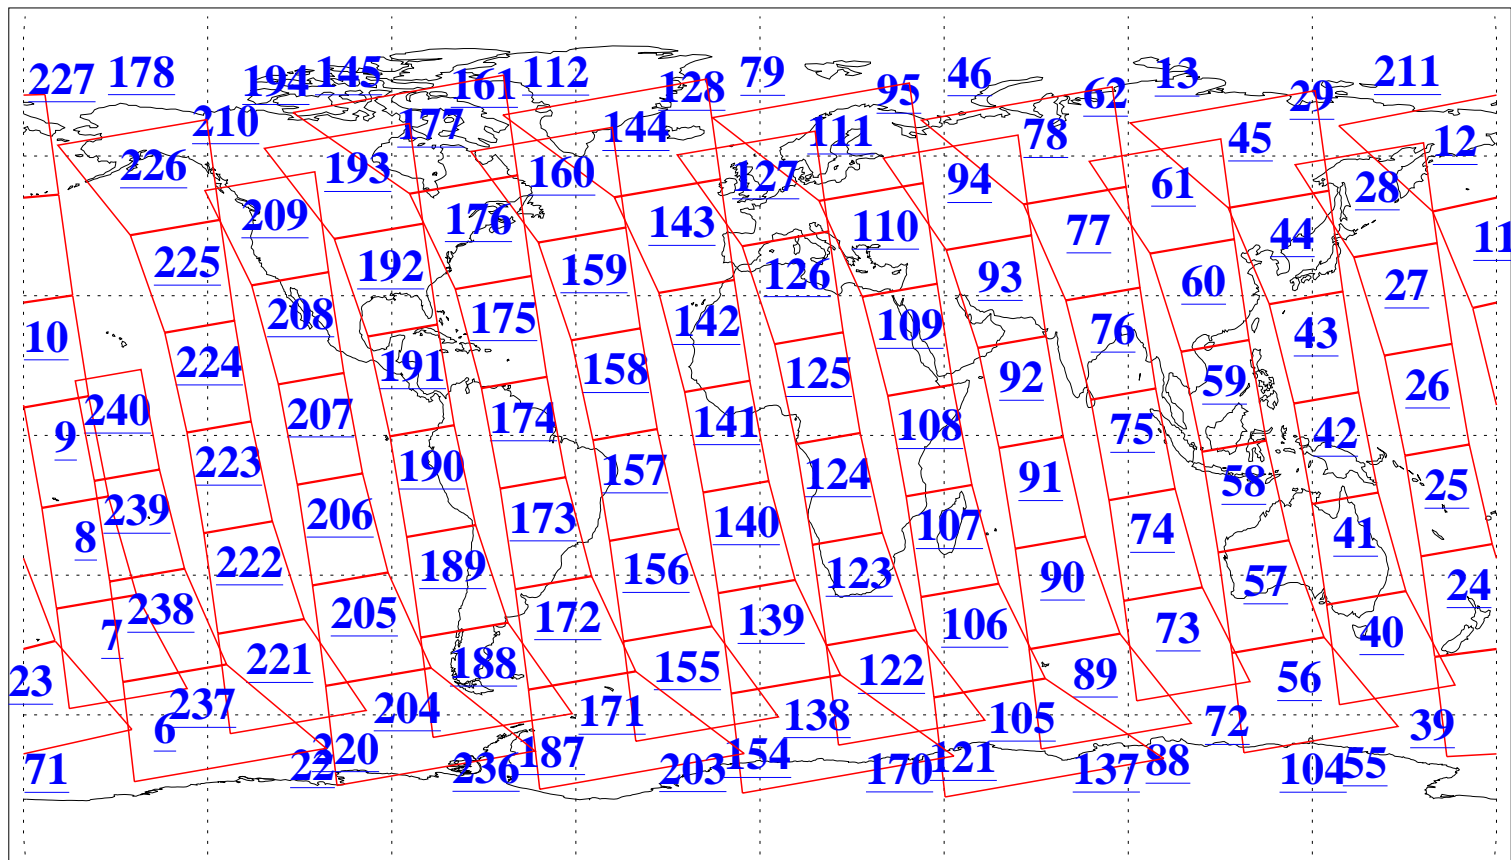

L1B Availability
AMSU Granules: 240
HSB Granules: 0
AIRS Granules: 240

31 Aug 2014
DoY 243
Aqua Day 4502
Ascending Granules

L1B Availability
 AMSU Granules: 240
 HSB Granules: 0
 AIRS Granules: 240

31 Aug 2014
 DoY 243
 Aqua Day 4502

Northern Hemisphere Granules

Southern Hemisphere Granules

Legend: AMSU Available, HSB Available, AIRS Available