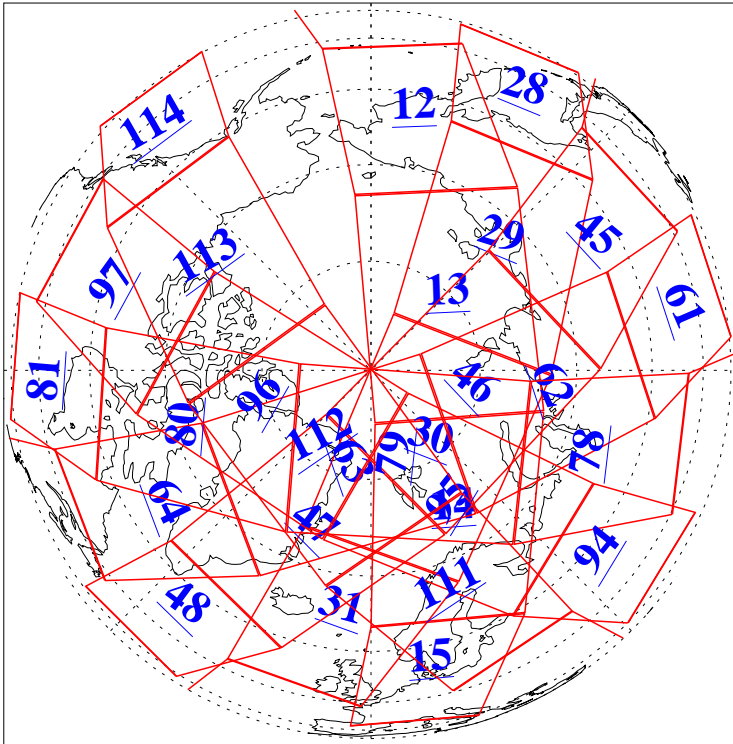

L1B Availability
AMSU Granules: 240
HSB Granules: 0
AIRS Granules: 240

31 Aug 2014
DoY 243
Aqua Day 4502
Ascending Granules

L1B Availability
 AMSU Granules: 240
 HSB Granules: 0
 AIRS Granules: 240

31 Aug 2014
 DoY 243
 Aqua Day 4502

Northern Hemisphere Granules

Southern Hemisphere Granules

Legend: AMSU Available, HSB Available, AIRS Available