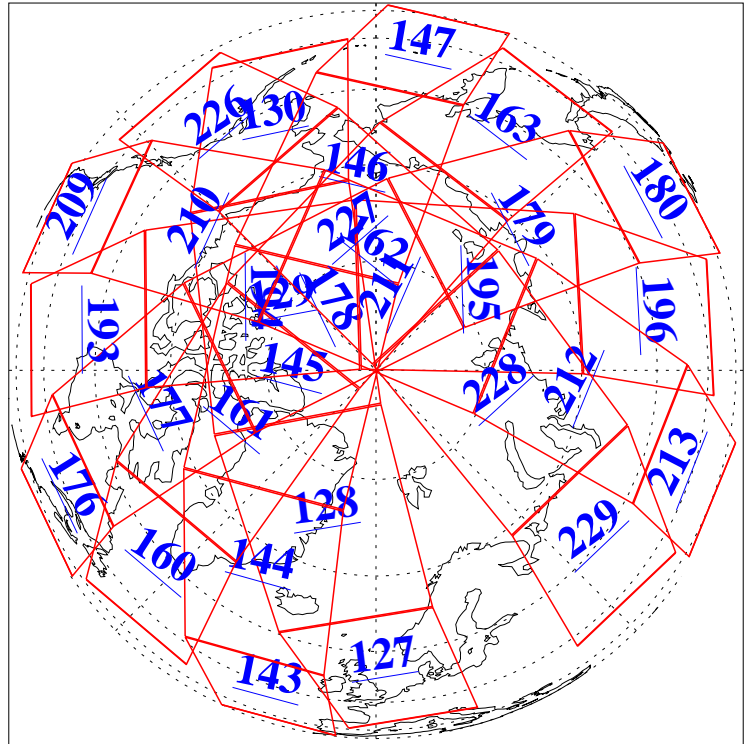

L1B Availability
AMSU Granules: 240
HSB Granules: 0
AIRS Granules: 240

31 Aug 2014
DoY 243
Aqua Day 4502
Ascending Granules

L1B Availability
 AMSU Granules: 240
 HSB Granules: 0
 AIRS Granules: 240

31 Aug 2014
 DoY 243
 Aqua Day 4502

Northern Hemisphere Granules

Southern Hemisphere Granules

Legend: AMSU Available, HSB Available, AIRS Available