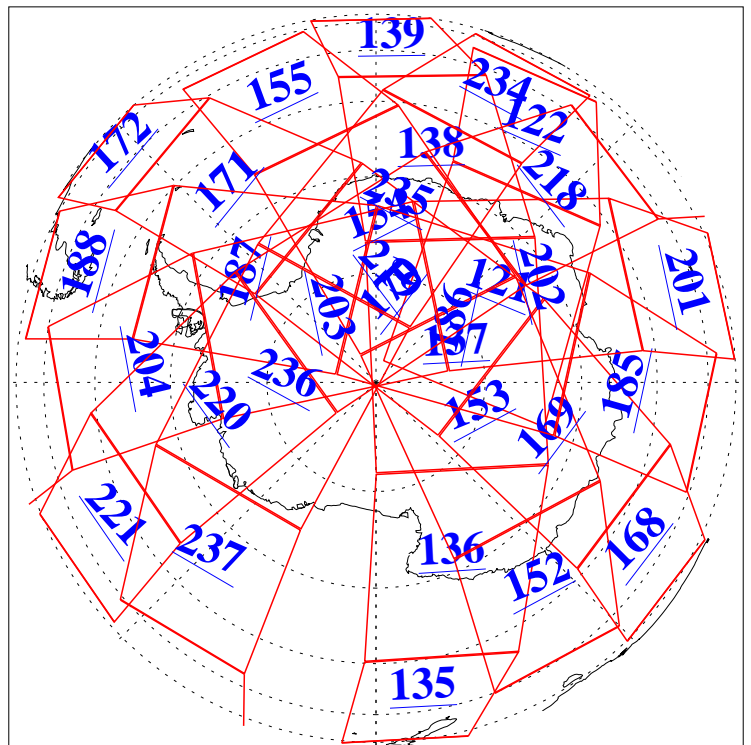

L1B Availability
AMSU Granules: 240
HSB Granules: 0
AIRS Granules: 240

31 Aug 2014
DoY 243
Aqua Day 4502
Ascending Granules

L1B Availability
 AMSU Granules: 240
 HSB Granules: 0
 AIRS Granules: 240

31 Aug 2014
 DoY 243
 Aqua Day 4502

Northern Hemisphere Granules

Southern Hemisphere Granules

Legend: AMSU Available, HSB Available, AIRS Available