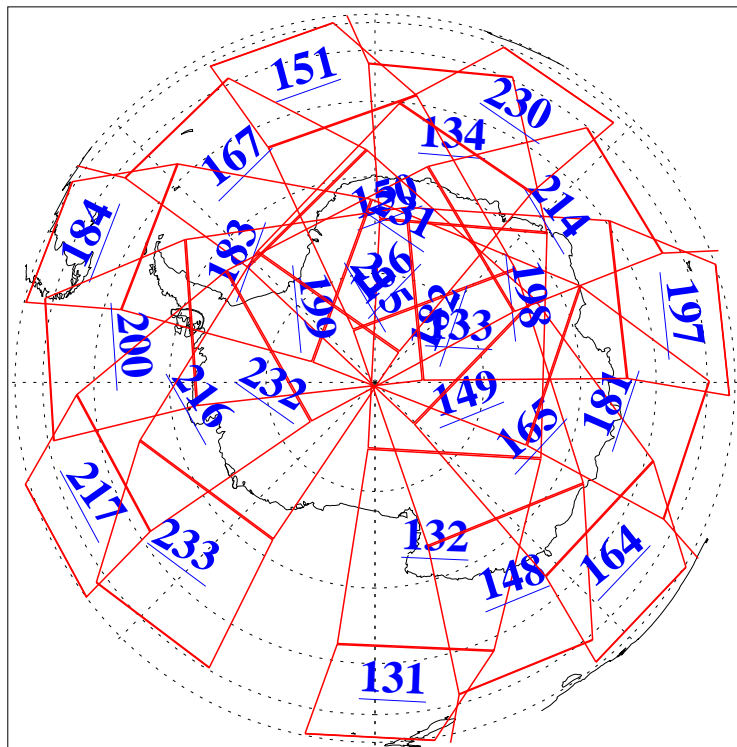

L1B Availability
AMSU Granules: 240
HSB Granules: 0
AIRS Granules: 240

18 Jul 2014
DoY 199
Aqua Day 4458
Granules: 1 to 120

Granules: 121 to 240

Legend: AMSU Available, HSB Available, AIRS Available

L1B Availability
AMSU Granules: 240
HSB Granules: 0
AIRS Granules: 240

18 Jul 2014
DoY 199
Aqua Day 4458
Ascending Granules

Descending Granules

Legend: AMSU Available, HSB Available, AIRS Available

L1B Availability
 AMSU Granules: 240
 HSB Granules: 0
 AIRS Granules: 240

18 Jul 2014
 DoY 199
 Aqua Day 4458

Northern Hemisphere Granules

Southern Hemisphere Granules

Legend: AMSU Available, HSB Available, AIRS Available