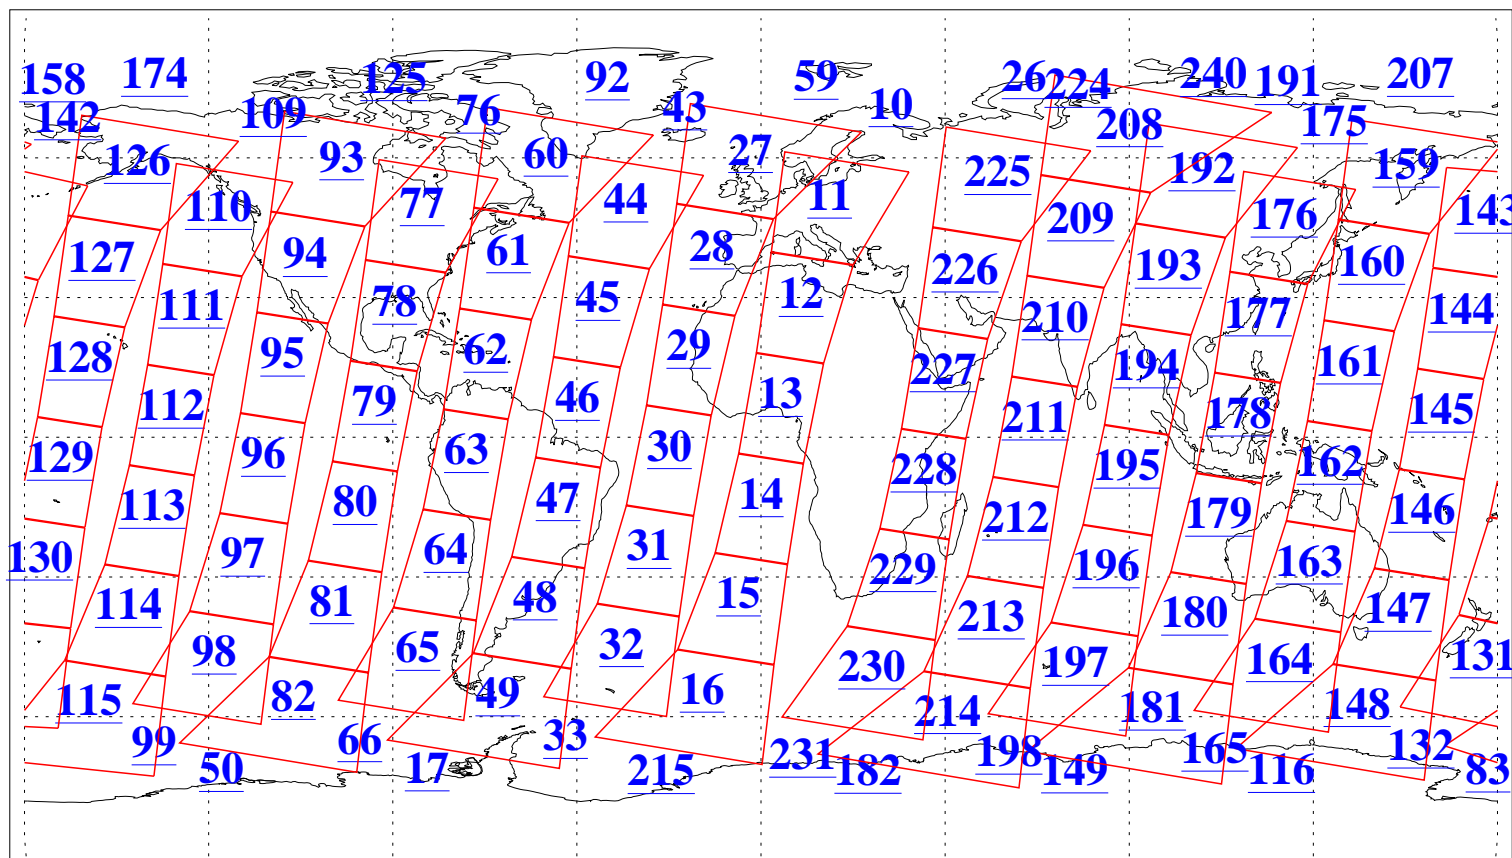

L1B Availability
AMSU Granules: 240
HSB Granules: 0
AIRS Granules: 240

18 Jul 2014
DoY 199
Aqua Day 4458
Granules: 1 to 120

Granules: 121 to 240

Legend: AMSU Available, HSB Available, AIRS Available

L1B Availability
AMSU Granules: 240
HSB Granules: 0
AIRS Granules: 240

18 Jul 2014
DoY 199
Aqua Day 4458
Ascending Granules

Descending Granules

Legend: AMSU Available, HSB Available, AIRS Available

L1B Availability
 AMSU Granules: 240
 HSB Granules: 0
 AIRS Granules: 240

18 Jul 2014
 DoY 199
 Aqua Day 4458

Northern Hemisphere Granules

Southern Hemisphere Granules

Legend: AMSU Available, HSB Available, AIRS Available