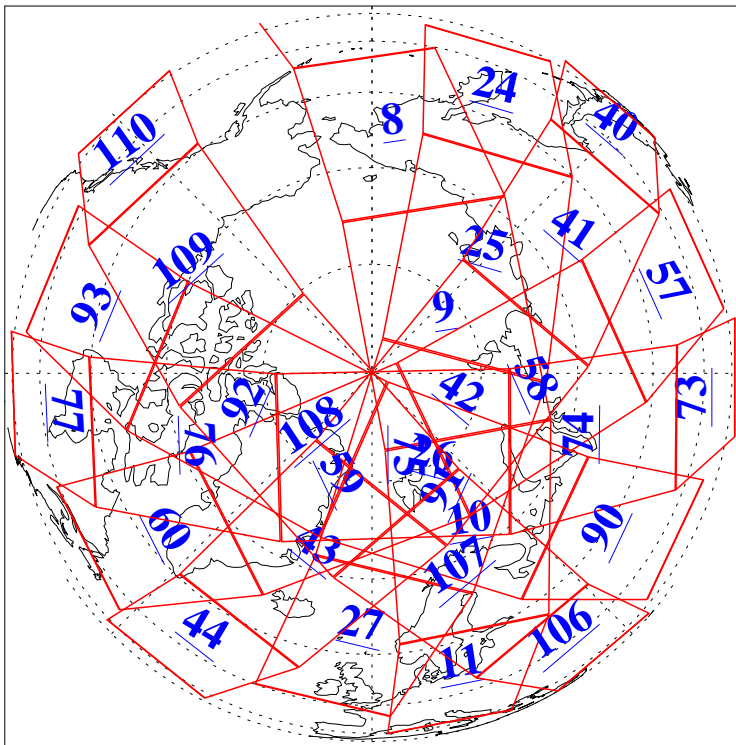

L1B Availability
AMSU Granules: 240
HSB Granules: 0
AIRS Granules: 240

18 Jul 2014
DoY 199
Aqua Day 4458
Granules: 1 to 120

Granules: 121 to 240

Legend: AMSU Available, HSB Available, AIRS Available

L1B Availability
AMSU Granules: 240
HSB Granules: 0
AIRS Granules: 240

18 Jul 2014
DoY 199
Aqua Day 4458
Ascending Granules

Descending Granules

Legend: AMSU Available, HSB Available, AIRS Available

L1B Availability
 AMSU Granules: 240
 HSB Granules: 0
 AIRS Granules: 240

18 Jul 2014
 DoY 199
 Aqua Day 4458

Northern Hemisphere Granules

Southern Hemisphere Granules

Legend: AMSU Available, HSB Available, AIRS Available