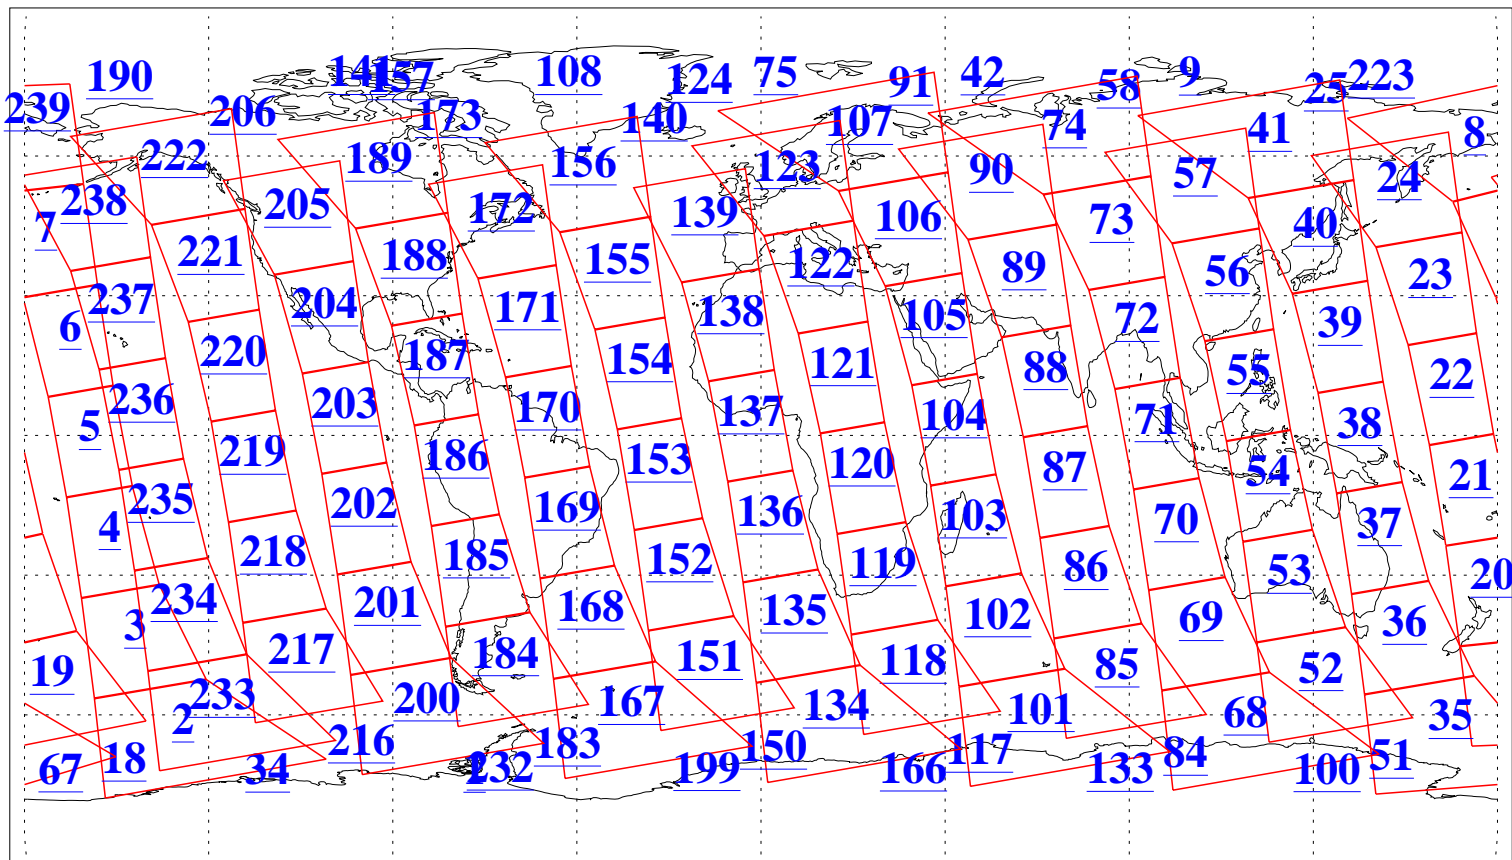

L1B Availability
AMSU Granules: 240
HSB Granules: 0
AIRS Granules: 240

18 Jul 2014
DoY 199
Aqua Day 4458
Granules: 1 to 120

Granules: 121 to 240

Legend: AMSU Available, HSB Available, AIRS Available

L1B Availability
AMSU Granules: 240
HSB Granules: 0
AIRS Granules: 240

18 Jul 2014
DoY 199
Aqua Day 4458
Ascending Granules

Descending Granules

Legend: AMSU Available, HSB Available, AIRS Available

L1B Availability
 AMSU Granules: 240
 HSB Granules: 0
 AIRS Granules: 240

18 Jul 2014
 DoY 199
 Aqua Day 4458

Northern Hemisphere Granules

Southern Hemisphere Granules

Legend: AMSU Available, HSB Available, AIRS Available