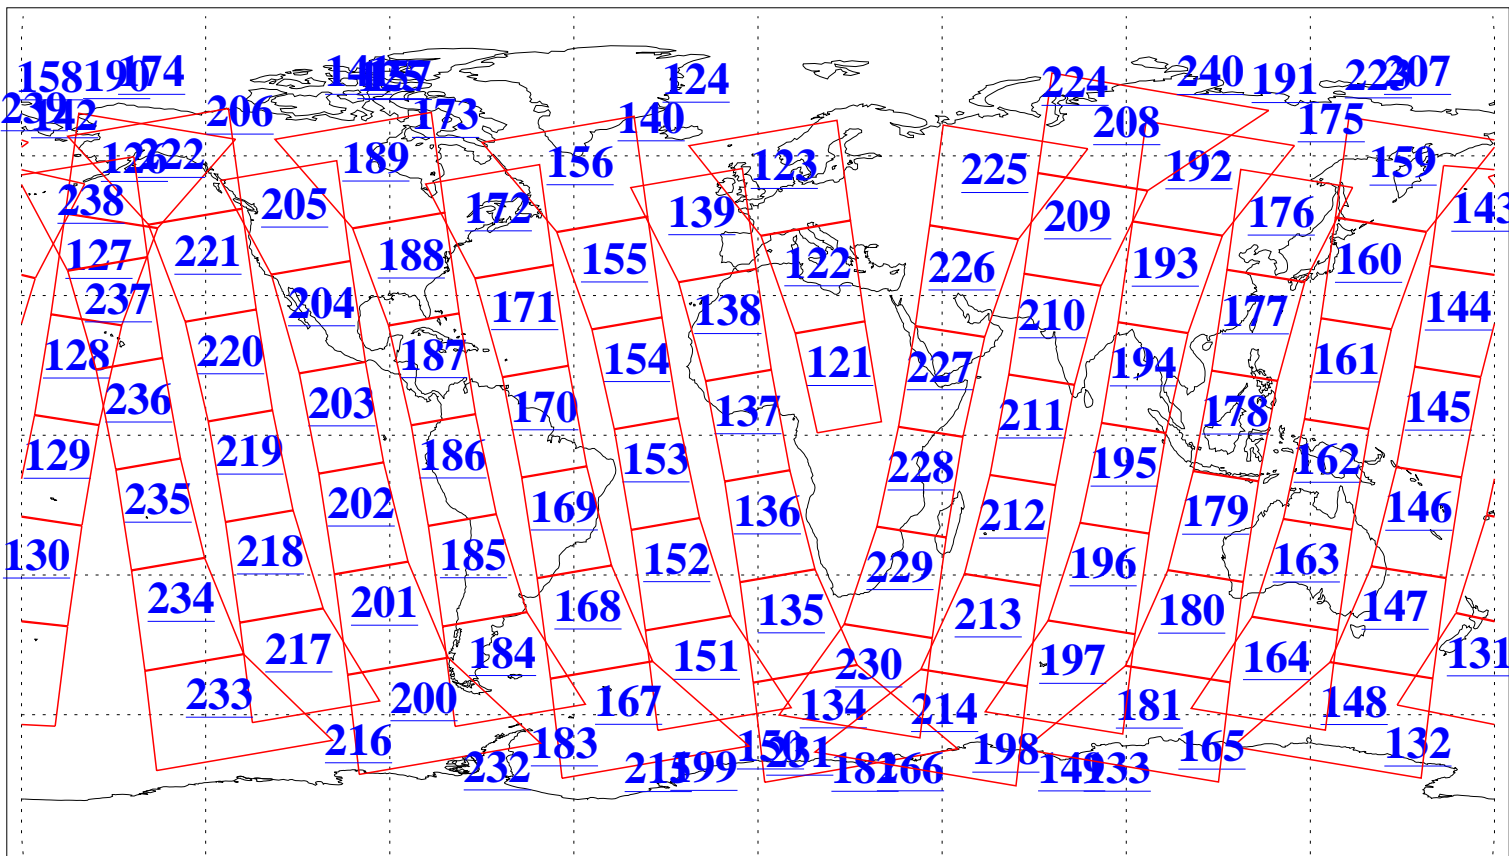

L1B Availability
AMSU Granules: 240
HSB Granules: 0
AIRS Granules: 240

18 Jul 2014
DoY 199
Aqua Day 4458
Granules: 1 to 120

Granules: 121 to 240

Legend: AMSU Available, HSB Available, AIRS Available

L1B Availability
AMSU Granules: 240
HSB Granules: 0
AIRS Granules: 240

18 Jul 2014
DoY 199
Aqua Day 4458
Ascending Granules

Descending Granules

Legend: AMSU Available, HSB Available, AIRS Available

L1B Availability
 AMSU Granules: 240
 HSB Granules: 0
 AIRS Granules: 240

18 Jul 2014
 DoY 199
 Aqua Day 4458

Northern Hemisphere Granules

Southern Hemisphere Granules

Legend: AMSU Available, HSB Available, AIRS Available