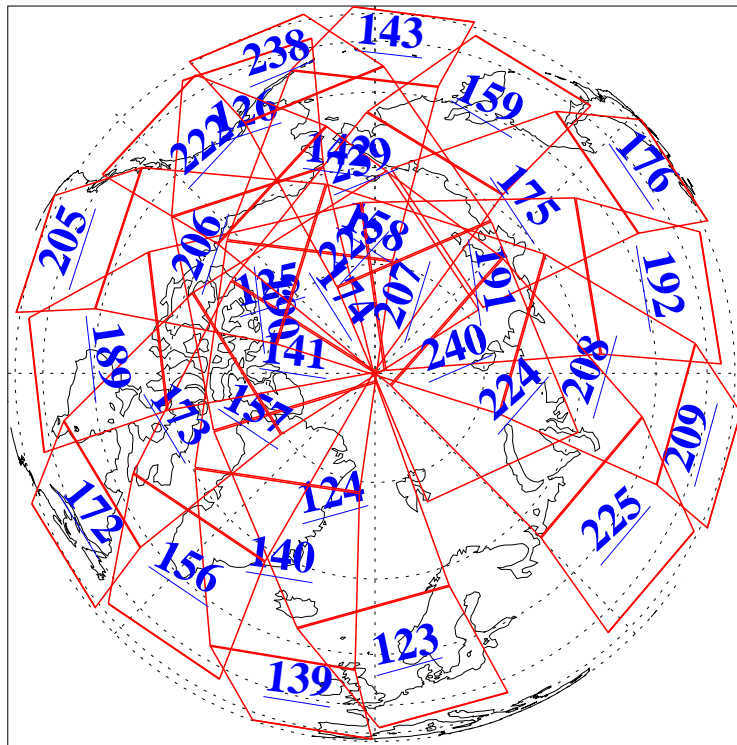

L1B Availability
AMSU Granules: 240
HSB Granules: 0
AIRS Granules: 240

18 Jul 2014
DoY 199
Aqua Day 4458
Granules: 1 to 120

Granules: 121 to 240

Legend: AMSU Available, HSB Available, AIRS Available

L1B Availability
AMSU Granules: 240
HSB Granules: 0
AIRS Granules: 240

18 Jul 2014
DoY 199
Aqua Day 4458
Ascending Granules

Descending Granules

Legend: AMSU Available, HSB Available, AIRS Available

L1B Availability
 AMSU Granules: 240
 HSB Granules: 0
 AIRS Granules: 240

18 Jul 2014
 DoY 199
 Aqua Day 4458

Northern Hemisphere Granules

Southern Hemisphere Granules

Legend: AMSU Available, HSB Available, AIRS Available