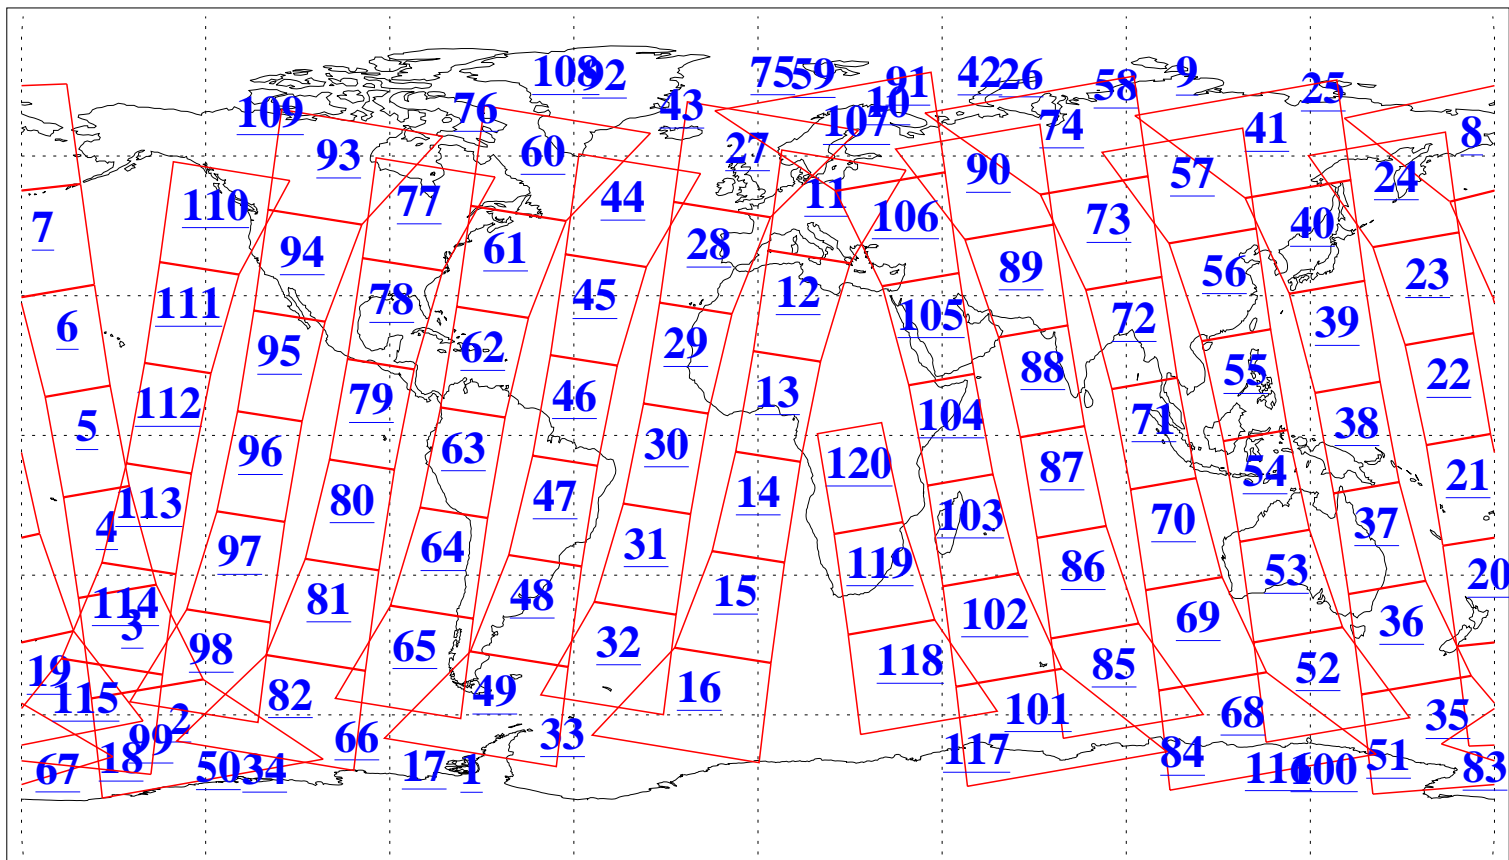

L1B Availability
AMSU Granules: 240
HSB Granules: 0
AIRS Granules: 240

18 Jul 2014
DoY 199
Aqua Day 4458
Granules: 1 to 120

Granules: 121 to 240

Legend: AMSU Available, HSB Available, AIRS Available

L1B Availability
AMSU Granules: 240
HSB Granules: 0
AIRS Granules: 240

18 Jul 2014
DoY 199
Aqua Day 4458
Ascending Granules

Descending Granules

Legend: AMSU Available, HSB Available, AIRS Available

L1B Availability
 AMSU Granules: 240
 HSB Granules: 0
 AIRS Granules: 240

18 Jul 2014
 DoY 199
 Aqua Day 4458

Northern Hemisphere Granules

Southern Hemisphere Granules

Legend: AMSU Available, HSB Available, AIRS Available