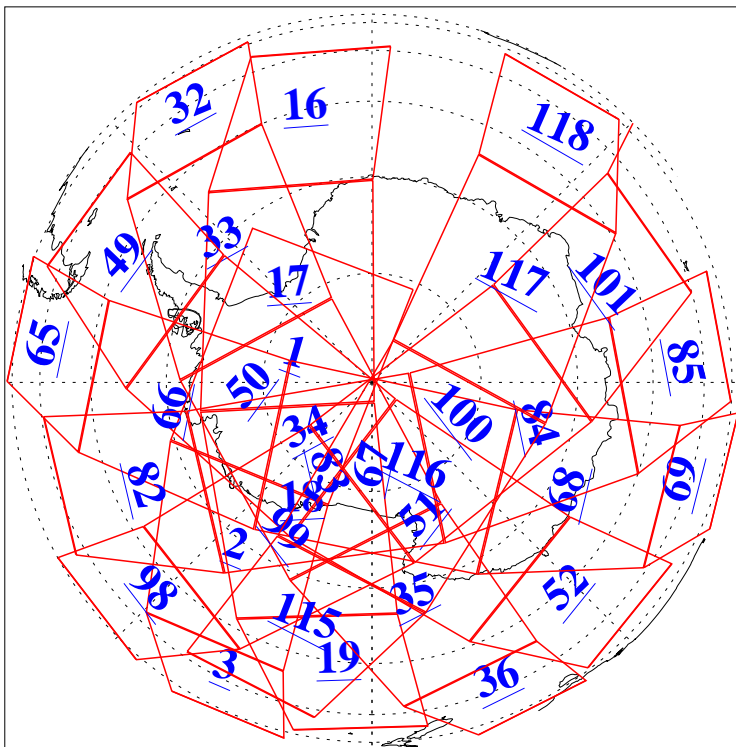

L1B Availability
AMSU Granules: 240
HSB Granules: 0
AIRS Granules: 240

18 Jul 2014
DoY 199
Aqua Day 4458
Granules: 1 to 120

Granules: 121 to 240

Legend: AMSU Available, HSB Available, AIRS Available

L1B Availability
AMSU Granules: 240
HSB Granules: 0
AIRS Granules: 240

18 Jul 2014
DoY 199
Aqua Day 4458
Ascending Granules

Descending Granules

Legend: AMSU Available, HSB Available, AIRS Available

L1B Availability
 AMSU Granules: 240
 HSB Granules: 0
 AIRS Granules: 240

18 Jul 2014
 DoY 199
 Aqua Day 4458

Northern Hemisphere Granules

Southern Hemisphere Granules

Legend: AMSU Available, HSB Available, AIRS Available