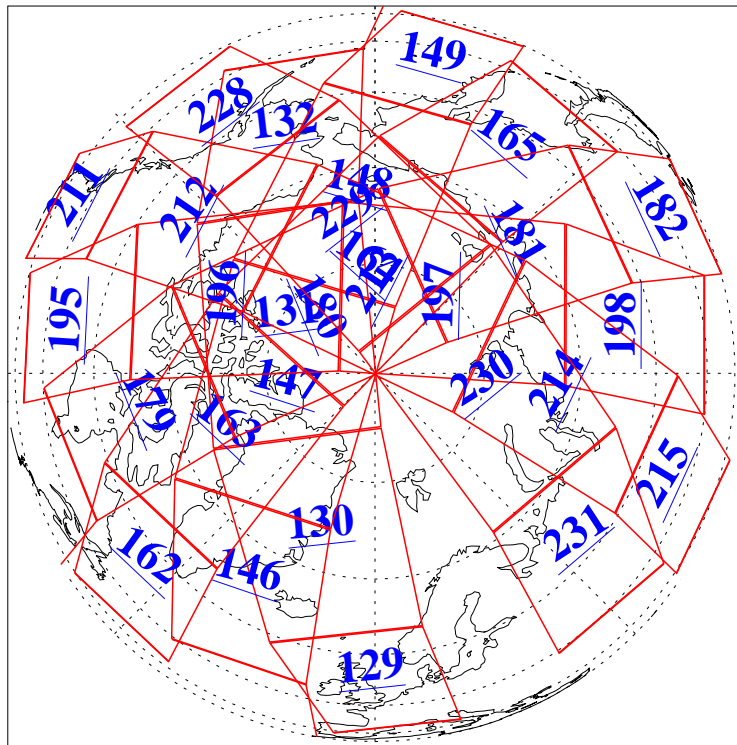

L1B Availability
AMSU Granules: 240
HSB Granules: 0
AIRS Granules: 240

12 Jul 2014
DoY 193
Aqua Day 4452
Granules: 1 to 120

Granules: 121 to 240

Legend: AMSU Available, HSB Available, AIRS Available

L1B Availability
AMSU Granules: 240
HSB Granules: 0
AIRS Granules: 240

12 Jul 2014
DoY 193
Aqua Day 4452

Ascending Granules

Descending Granules

Legend: AMSU Available, HSB Available, AIRS Available

L1B Availability
 AMSU Granules: 240
 HSB Granules: 0
 AIRS Granules: 240

12 Jul 2014
 DoY 193
 Aqua Day 4452

Northern Hemisphere Granules

Southern Hemisphere Granules

Legend: AMSU Available, HSB Available, AIRS Available