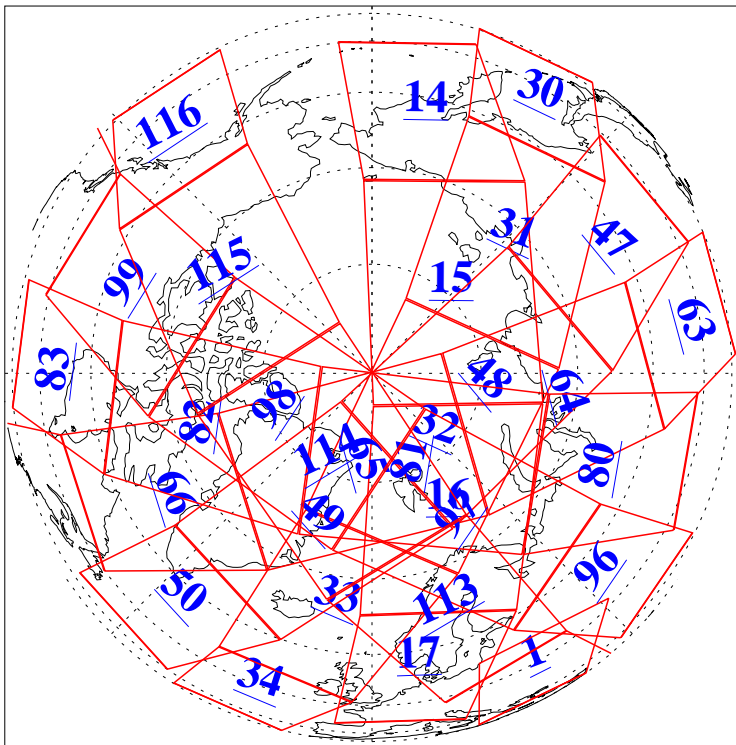

L1B Availability
AMSU Granules: 240
HSB Granules: 0
AIRS Granules: 240

12 Jul 2014
DoY 193
Aqua Day 4452
Granules: 1 to 120

Granules: 121 to 240

Legend: AMSU Available, HSB Available, AIRS Available

L1B Availability
AMSU Granules: 240
HSB Granules: 0
AIRS Granules: 240

12 Jul 2014
DoY 193
Aqua Day 4452

Ascending Granules

Descending Granules

Legend: AMSU Available, HSB Available, AIRS Available

L1B Availability
 AMSU Granules: 240
 HSB Granules: 0
 AIRS Granules: 240

12 Jul 2014
 DoY 193
 Aqua Day 4452

Northern Hemisphere Granules

Southern Hemisphere Granules

Legend: AMSU Available, HSB Available, AIRS Available