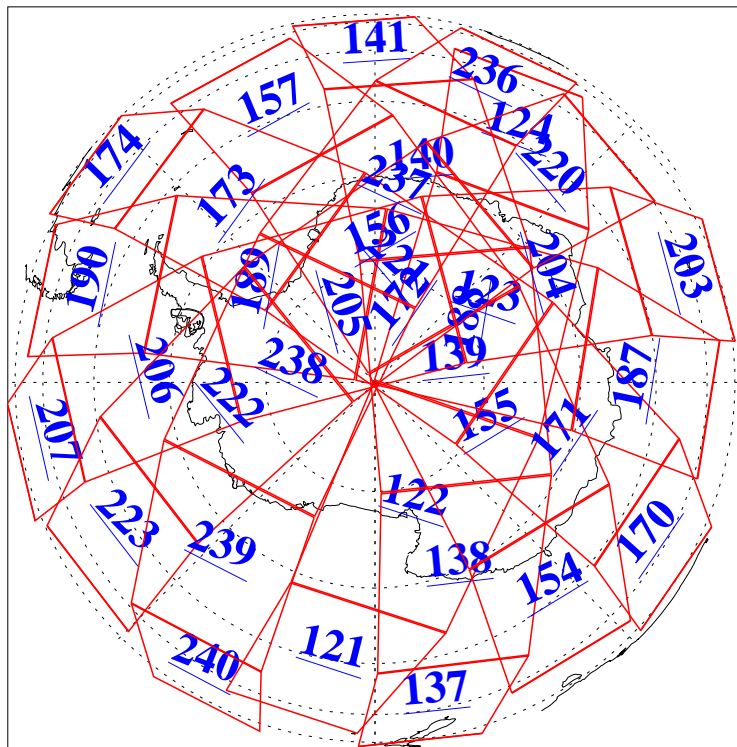

L1B Availability
AMSU Granules: 240
HSB Granules: 0
AIRS Granules: 240

12 Jul 2014
DoY 193
Aqua Day 4452
Granules: 1 to 120

Granules: 121 to 240

Legend: AMSU Available, HSB Available, AIRS Available

L1B Availability
AMSU Granules: 240
HSB Granules: 0
AIRS Granules: 240

12 Jul 2014
DoY 193
Aqua Day 4452

Ascending Granules

Descending Granules

Legend: AMSU Available, HSB Available, AIRS Available

L1B Availability
 AMSU Granules: 240
 HSB Granules: 0
 AIRS Granules: 240

12 Jul 2014
 DoY 193
 Aqua Day 4452

Northern Hemisphere Granules

Southern Hemisphere Granules

Legend: AMSU Available, HSB Available, AIRS Available