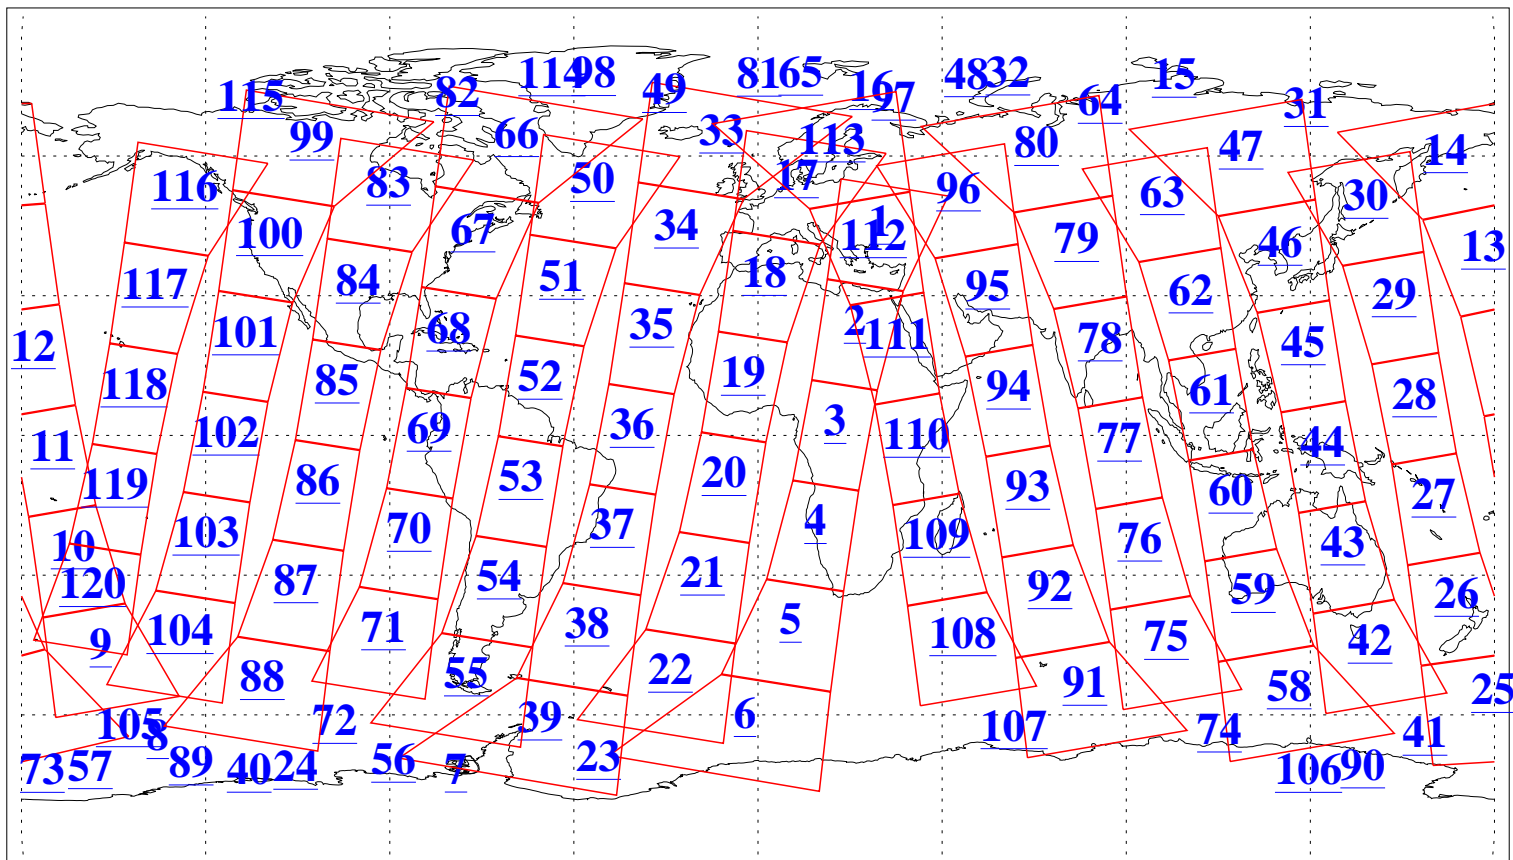

L1B Availability
AMSU Granules: 240
HSB Granules: 0
AIRS Granules: 240

12 Jul 2014
DoY 193
Aqua Day 4452
Granules: 1 to 120

Granules: 121 to 240

Legend: AMSU Available, HSB Available, AIRS Available

L1B Availability
AMSU Granules: 240
HSB Granules: 0
AIRS Granules: 240

12 Jul 2014
DoY 193
Aqua Day 4452

Ascending Granules

Descending Granules

Legend: AMSU Available, HSB Available, AIRS Available

L1B Availability
 AMSU Granules: 240
 HSB Granules: 0
 AIRS Granules: 240

12 Jul 2014
 DoY 193
 Aqua Day 4452

Northern Hemisphere Granules

Southern Hemisphere Granules

Legend: AMSU Available, HSB Available, AIRS Available