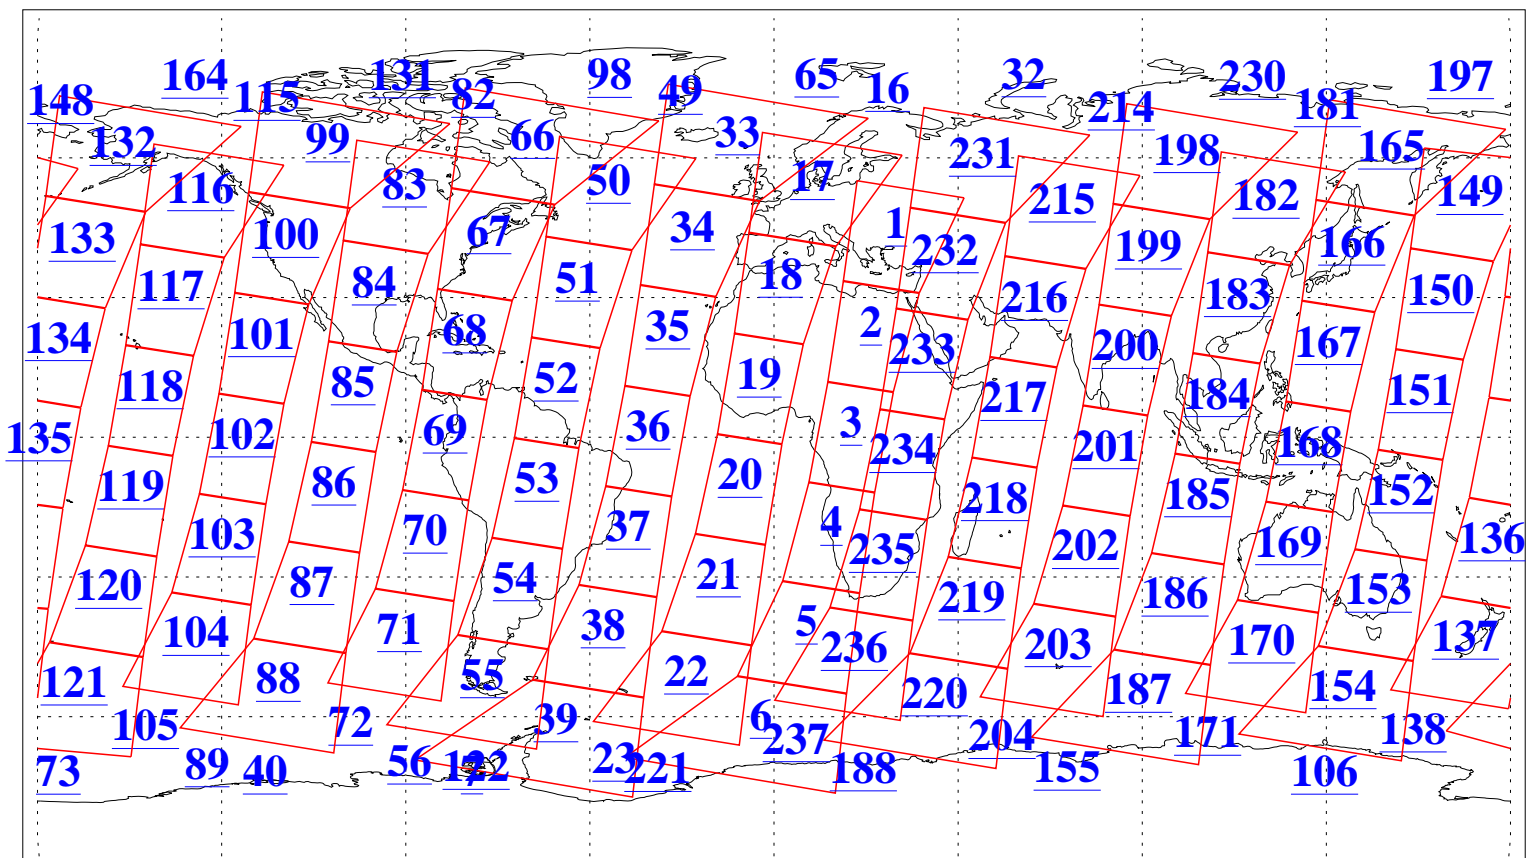

L1B Availability
AMSU Granules: 240
HSB Granules: 0
AIRS Granules: 240

12 Jul 2014
DoY 193
Aqua Day 4452
Granules: 1 to 120

Granules: 121 to 240

Legend: AMSU Available, HSB Available, AIRS Available

L1B Availability
AMSU Granules: 240
HSB Granules: 0
AIRS Granules: 240

12 Jul 2014
DoY 193
Aqua Day 4452

Ascending Granules

Descending Granules

Legend: AMSU Available, HSB Available, AIRS Available

L1B Availability
 AMSU Granules: 240
 HSB Granules: 0
 AIRS Granules: 240

12 Jul 2014
 DoY 193
 Aqua Day 4452

Northern Hemisphere Granules

Southern Hemisphere Granules

Legend: AMSU Available, HSB Available, AIRS Available