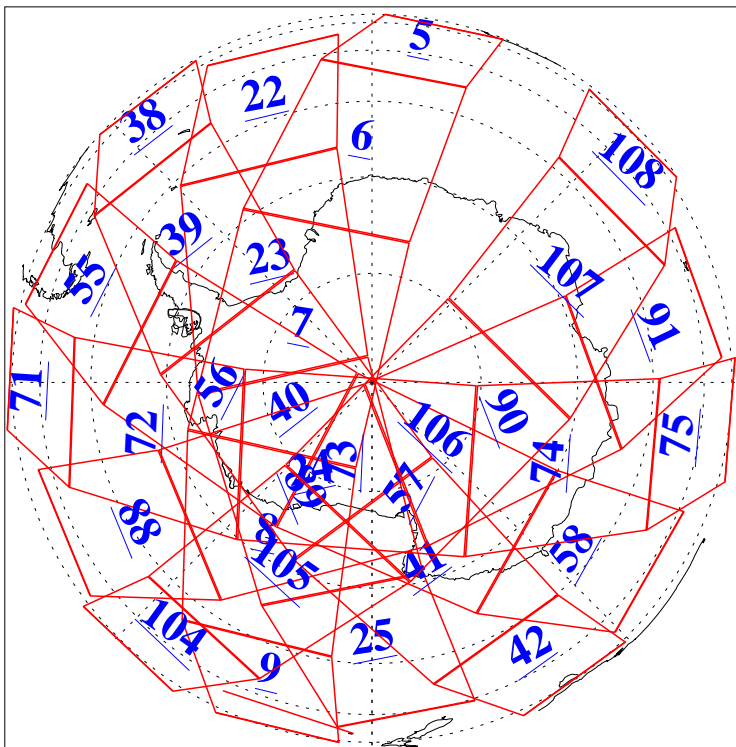

L1B Availability
AMSU Granules: 240
HSB Granules: 0
AIRS Granules: 240

12 Jul 2014
DoY 193
Aqua Day 4452
Granules: 1 to 120

Granules: 121 to 240

Legend: AMSU Available, HSB Available, AIRS Available

L1B Availability
AMSU Granules: 240
HSB Granules: 0
AIRS Granules: 240

12 Jul 2014
DoY 193
Aqua Day 4452

Ascending Granules

Descending Granules

Legend: AMSU Available, HSB Available, AIRS Available

L1B Availability
 AMSU Granules: 240
 HSB Granules: 0
 AIRS Granules: 240

12 Jul 2014
 DoY 193
 Aqua Day 4452

Northern Hemisphere Granules

Southern Hemisphere Granules

Legend: AMSU Available, HSB Available, AIRS Available