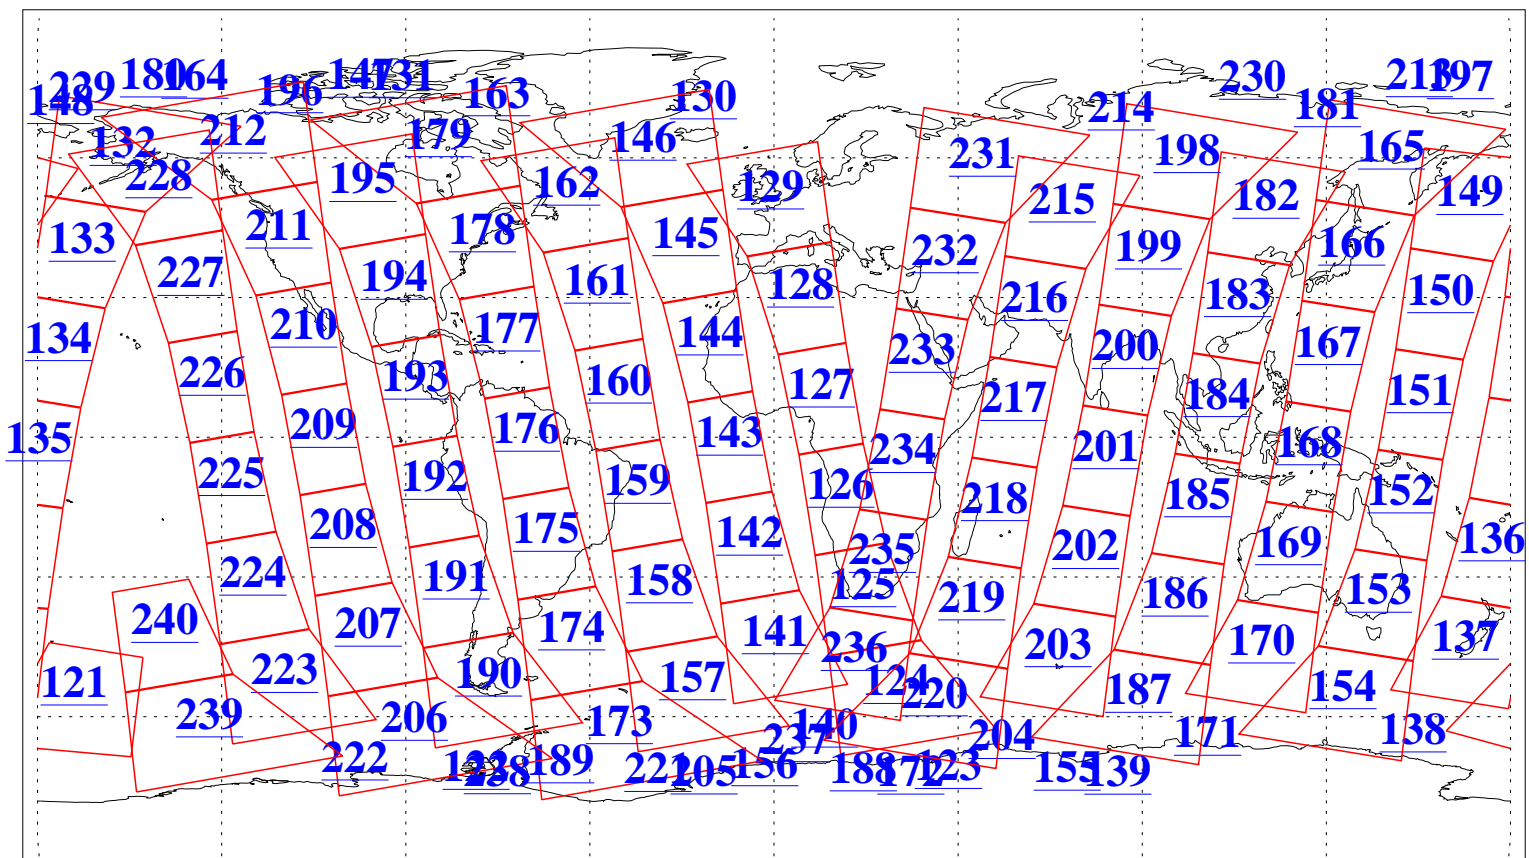

L1B Availability
AMSU Granules: 240
HSB Granules: 0
AIRS Granules: 240

12 Jul 2014
DoY 193
Aqua Day 4452
Granules: 1 to 120

Granules: 121 to 240

Legend: AMSU Available, HSB Available, AIRS Available

L1B Availability
AMSU Granules: 240
HSB Granules: 0
AIRS Granules: 240

12 Jul 2014
DoY 193
Aqua Day 4452

Ascending Granules

Descending Granules

Legend: AMSU Available, HSB Available, AIRS Available

L1B Availability
 AMSU Granules: 240
 HSB Granules: 0
 AIRS Granules: 240

12 Jul 2014
 DoY 193
 Aqua Day 4452

Northern Hemisphere Granules

Southern Hemisphere Granules

Legend: AMSU Available, HSB Available, AIRS Available