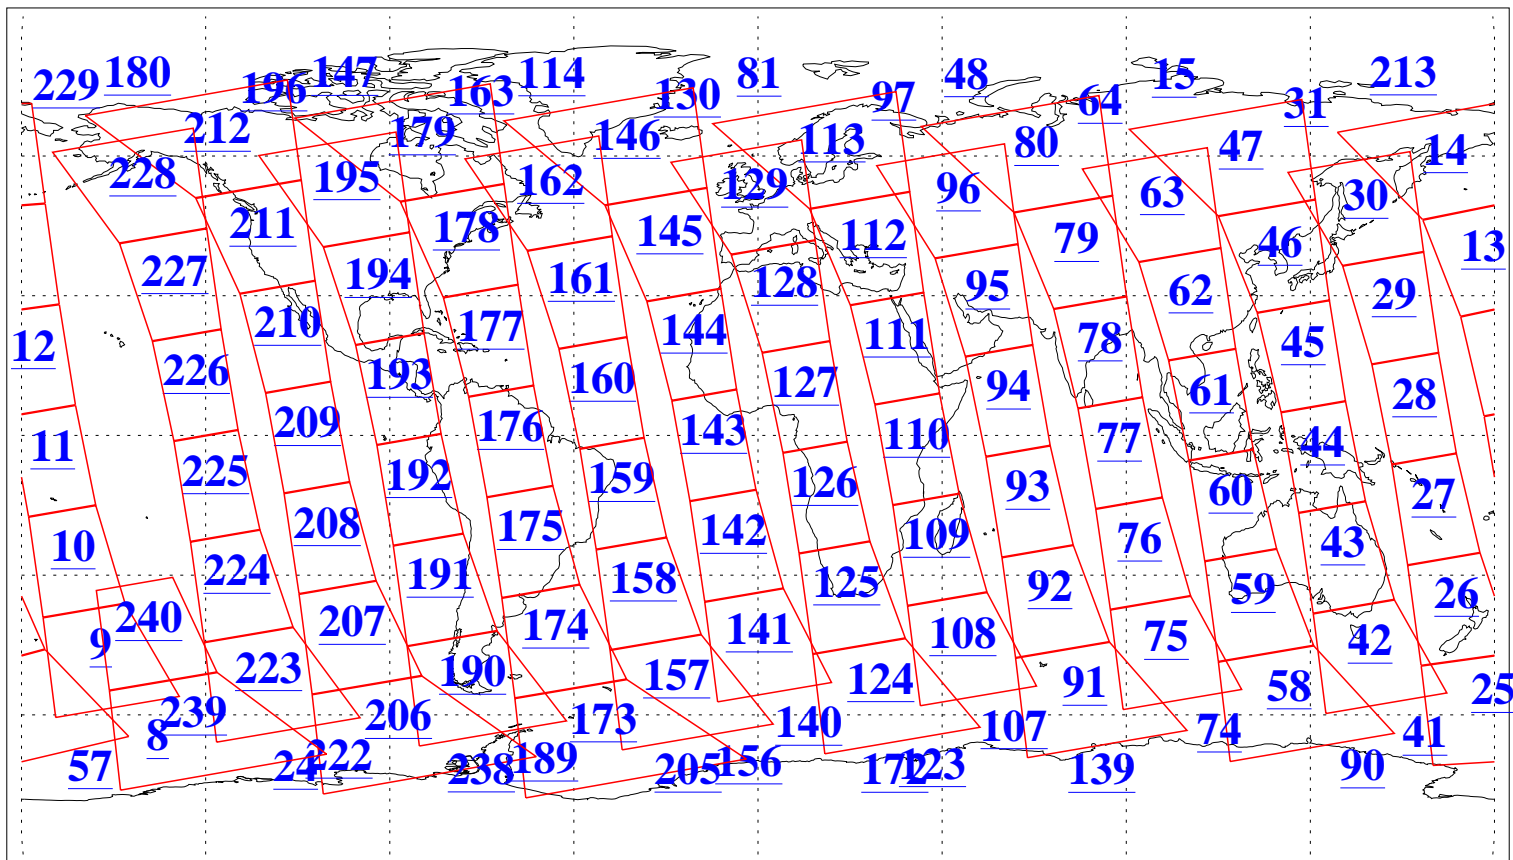

L1B Availability
AMSU Granules: 240
HSB Granules: 0
AIRS Granules: 240

12 Jul 2014
DoY 193
Aqua Day 4452
Granules: 1 to 120

Granules: 121 to 240

Legend: AMSU Available, HSB Available, AIRS Available

L1B Availability
AMSU Granules: 240
HSB Granules: 0
AIRS Granules: 240

12 Jul 2014
DoY 193
Aqua Day 4452

Ascending Granules

Descending Granules

Legend: AMSU Available, HSB Available, AIRS Available

L1B Availability
 AMSU Granules: 240
 HSB Granules: 0
 AIRS Granules: 240

12 Jul 2014
 DoY 193
 Aqua Day 4452

Northern Hemisphere Granules

Southern Hemisphere Granules

Legend: AMSU Available, HSB Available, AIRS Available