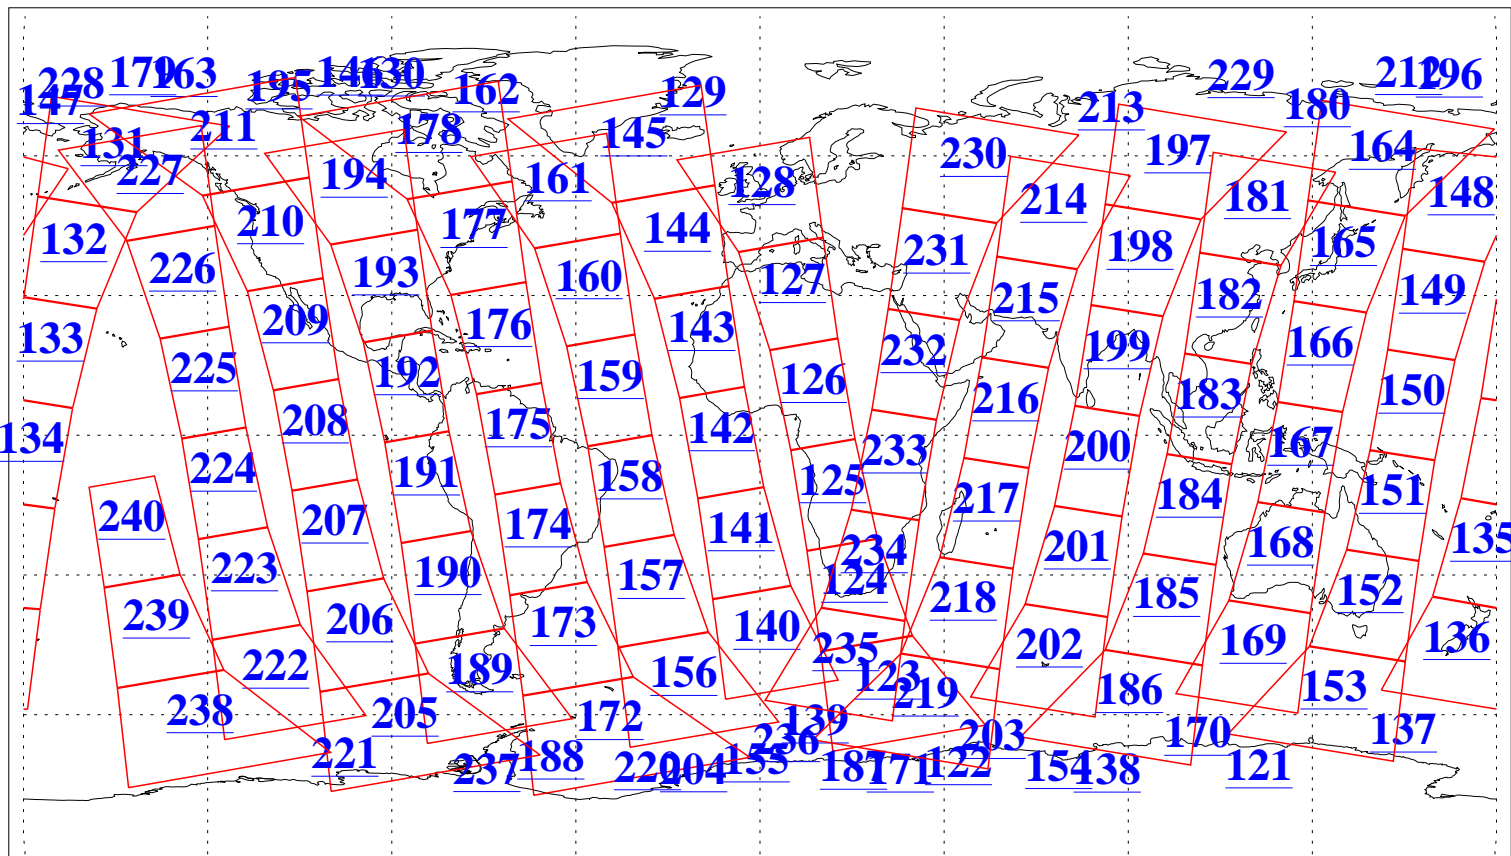

L1B Availability
AMSU Granules: 240
HSB Granules: 0
AIRS Granules: 240

5 Jul 2014
DoY 186
Aqua Day 4445
Granules: 1 to 120

Granules: 121 to 240

Legend: AMSU Available, HSB Available, AIRS Available

L1B Availability
AMSU Granules: 240
HSB Granules: 0
AIRS Granules: 240

5 Jul 2014
DoY 186
Aqua Day 4445

Ascending Granules

Descending Granules

Legend: AMSU Available, HSB Available, AIRS Available

L1B Availability
 AMSU Granules: 240
 HSB Granules: 0
 AIRS Granules: 240

5 Jul 2014
 DoY 186
 Aqua Day 4445

Northern Hemisphere Granules

Southern Hemisphere Granules

Legend: AMSU Available, HSB Available, AIRS Available