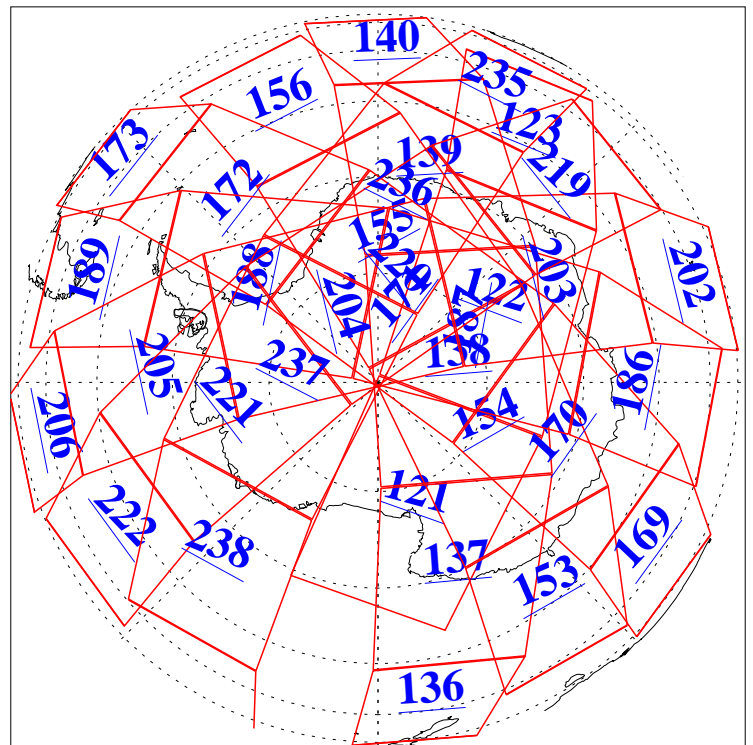

L1B Availability
AMSU Granules: 240
HSB Granules: 0
AIRS Granules: 240

5 Jul 2014
DoY 186
Aqua Day 4445
Granules: 1 to 120

Granules: 121 to 240

Legend: AMSU Available, HSB Available, AIRS Available

L1B Availability
AMSU Granules: 240
HSB Granules: 0
AIRS Granules: 240

5 Jul 2014
DoY 186
Aqua Day 4445

Ascending Granules

Descending Granules

Legend: AMSU Available, HSB Available, AIRS Available

L1B Availability
 AMSU Granules: 240
 HSB Granules: 0
 AIRS Granules: 240

5 Jul 2014
 DoY 186
 Aqua Day 4445

Northern Hemisphere Granules

Southern Hemisphere Granules

Legend: AMSU Available, HSB Available, AIRS Available