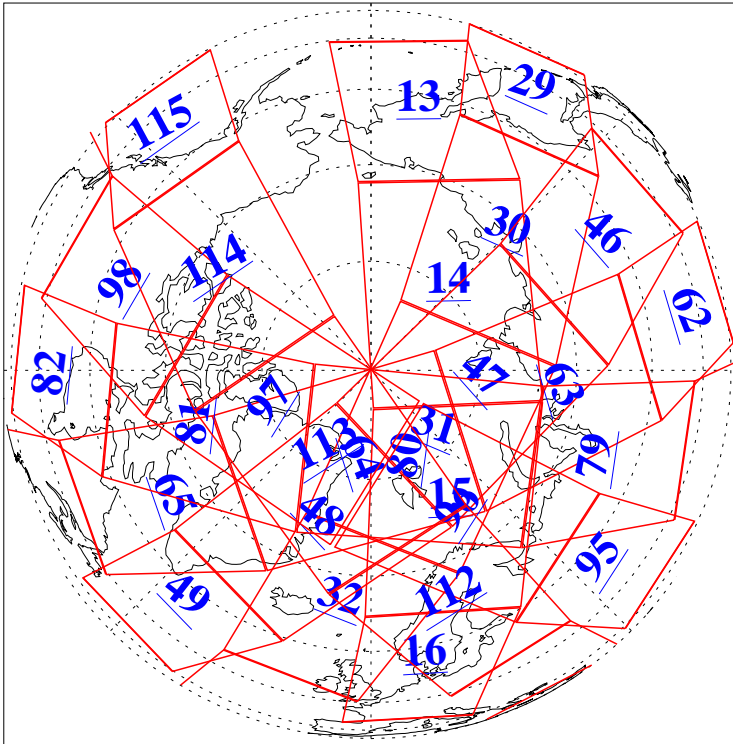

L1B Availability
AMSU Granules: 240
HSB Granules: 0
AIRS Granules: 240

5 Jul 2014
DoY 186
Aqua Day 4445
Granules: 1 to 120

Granules: 121 to 240

Legend: AMSU Available, HSB Available, AIRS Available

L1B Availability
AMSU Granules: 240
HSB Granules: 0
AIRS Granules: 240

5 Jul 2014
DoY 186
Aqua Day 4445

Ascending Granules

Descending Granules

Legend: AMSU Available, HSB Available, AIRS Available

L1B Availability
 AMSU Granules: 240
 HSB Granules: 0
 AIRS Granules: 240

5 Jul 2014
 DoY 186
 Aqua Day 4445

Northern Hemisphere Granules

Southern Hemisphere Granules

Legend: AMSU Available, HSB Available, AIRS Available