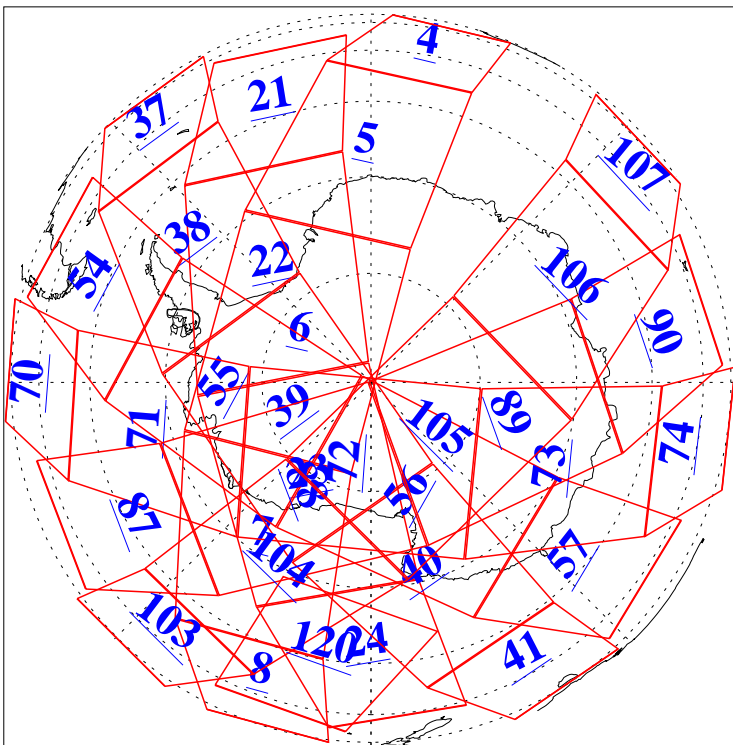

L1B Availability
AMSU Granules: 240
HSB Granules: 0
AIRS Granules: 240

5 Jul 2014
DoY 186
Aqua Day 4445
Granules: 1 to 120

Granules: 121 to 240

Legend: AMSU Available, HSB Available, AIRS Available

L1B Availability
AMSU Granules: 240
HSB Granules: 0
AIRS Granules: 240

5 Jul 2014
DoY 186
Aqua Day 4445

Ascending Granules

Descending Granules

Legend: AMSU Available, HSB Available, AIRS Available

L1B Availability
 AMSU Granules: 240
 HSB Granules: 0
 AIRS Granules: 240

5 Jul 2014
 DoY 186
 Aqua Day 4445

Northern Hemisphere Granules

Southern Hemisphere Granules

Legend: AMSU Available, HSB Available, AIRS Available