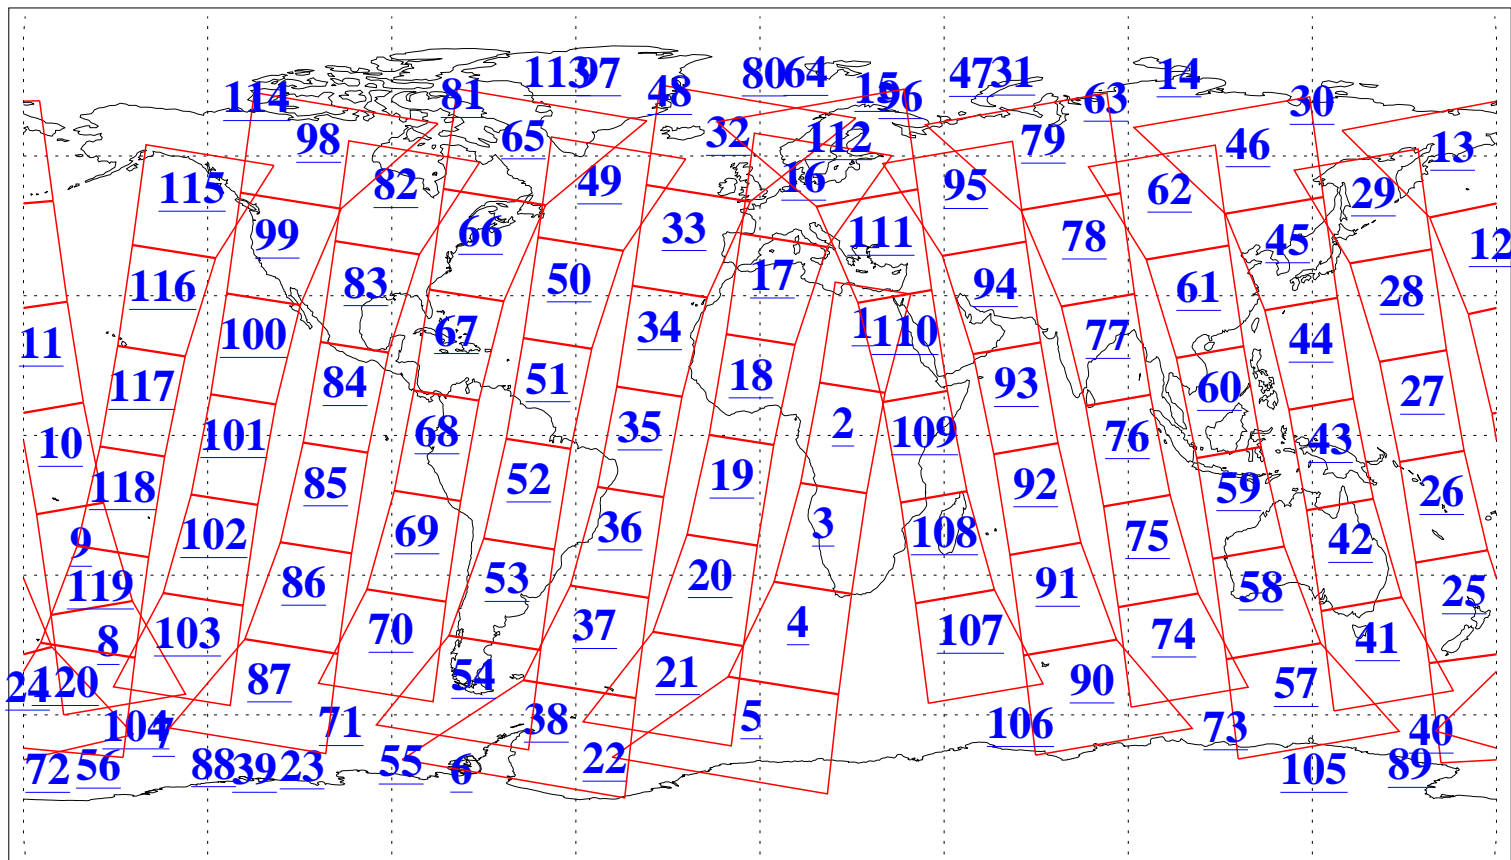

L1B Availability
AMSU Granules: 240
HSB Granules: 0
AIRS Granules: 240

5 Jul 2014
DoY 186
Aqua Day 4445
Granules: 1 to 120

Granules: 121 to 240

Legend: AMSU Available, HSB Available, AIRS Available

L1B Availability
AMSU Granules: 240
HSB Granules: 0
AIRS Granules: 240

5 Jul 2014
DoY 186
Aqua Day 4445

Ascending Granules

Descending Granules

Legend: AMSU Available, HSB Available, AIRS Available

L1B Availability
 AMSU Granules: 240
 HSB Granules: 0
 AIRS Granules: 240

5 Jul 2014
 DoY 186
 Aqua Day 4445

Northern Hemisphere Granules

Southern Hemisphere Granules

Legend: AMSU Available, HSB Available, AIRS Available