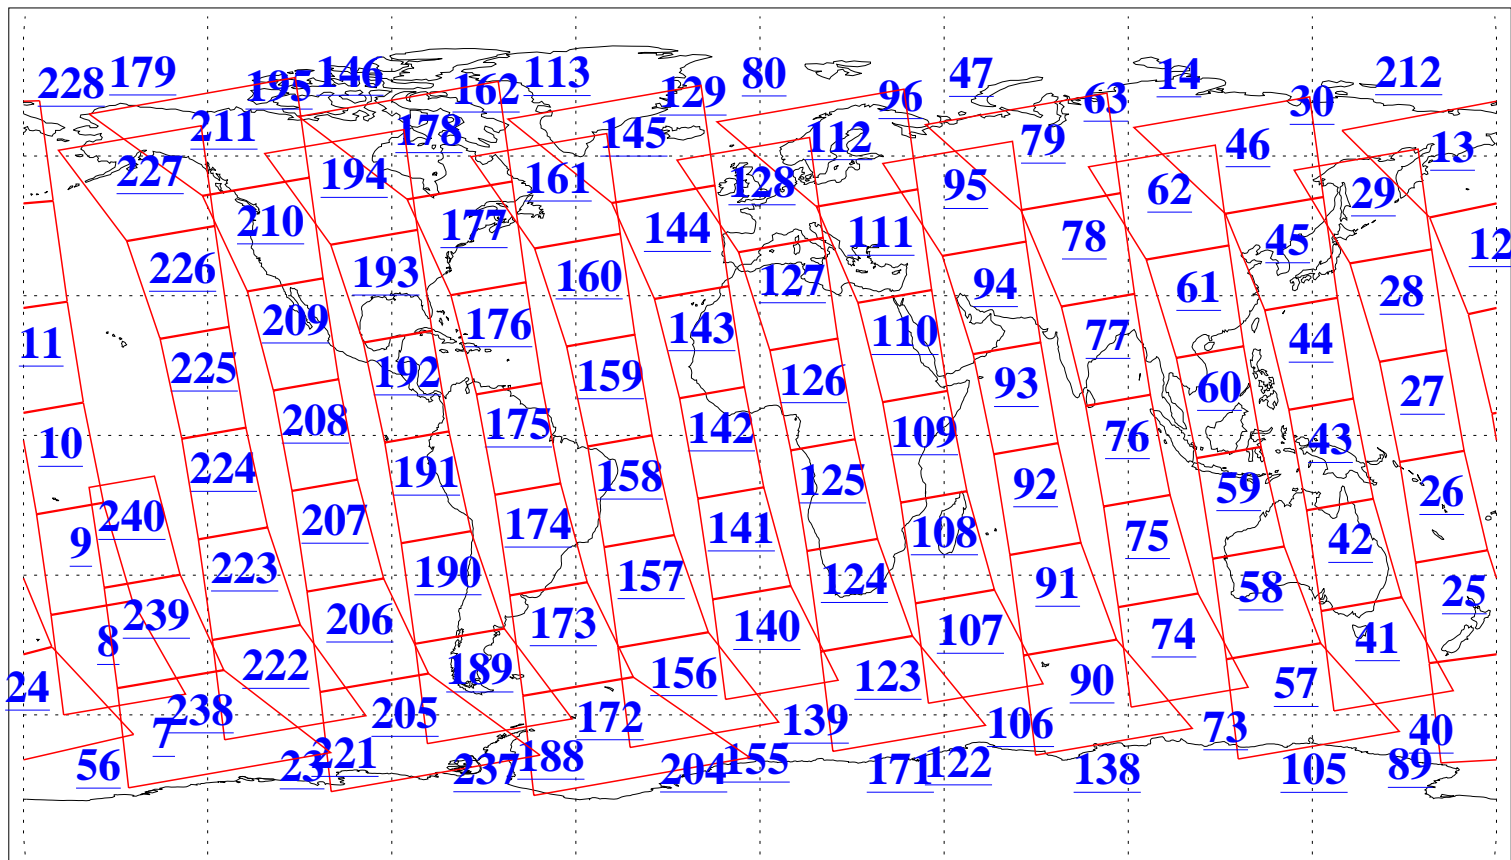

L1B Availability
AMSU Granules: 240
HSB Granules: 0
AIRS Granules: 240

5 Jul 2014
DoY 186
Aqua Day 4445
Granules: 1 to 120

Granules: 121 to 240

Legend: AMSU Available, HSB Available, AIRS Available

L1B Availability
AMSU Granules: 240
HSB Granules: 0
AIRS Granules: 240

5 Jul 2014
DoY 186
Aqua Day 4445

Ascending Granules

Descending Granules

Legend: AMSU Available, HSB Available, AIRS Available

L1B Availability
 AMSU Granules: 240
 HSB Granules: 0
 AIRS Granules: 240

5 Jul 2014
 DoY 186
 Aqua Day 4445

Northern Hemisphere Granules

Southern Hemisphere Granules

Legend: AMSU Available, HSB Available, AIRS Available