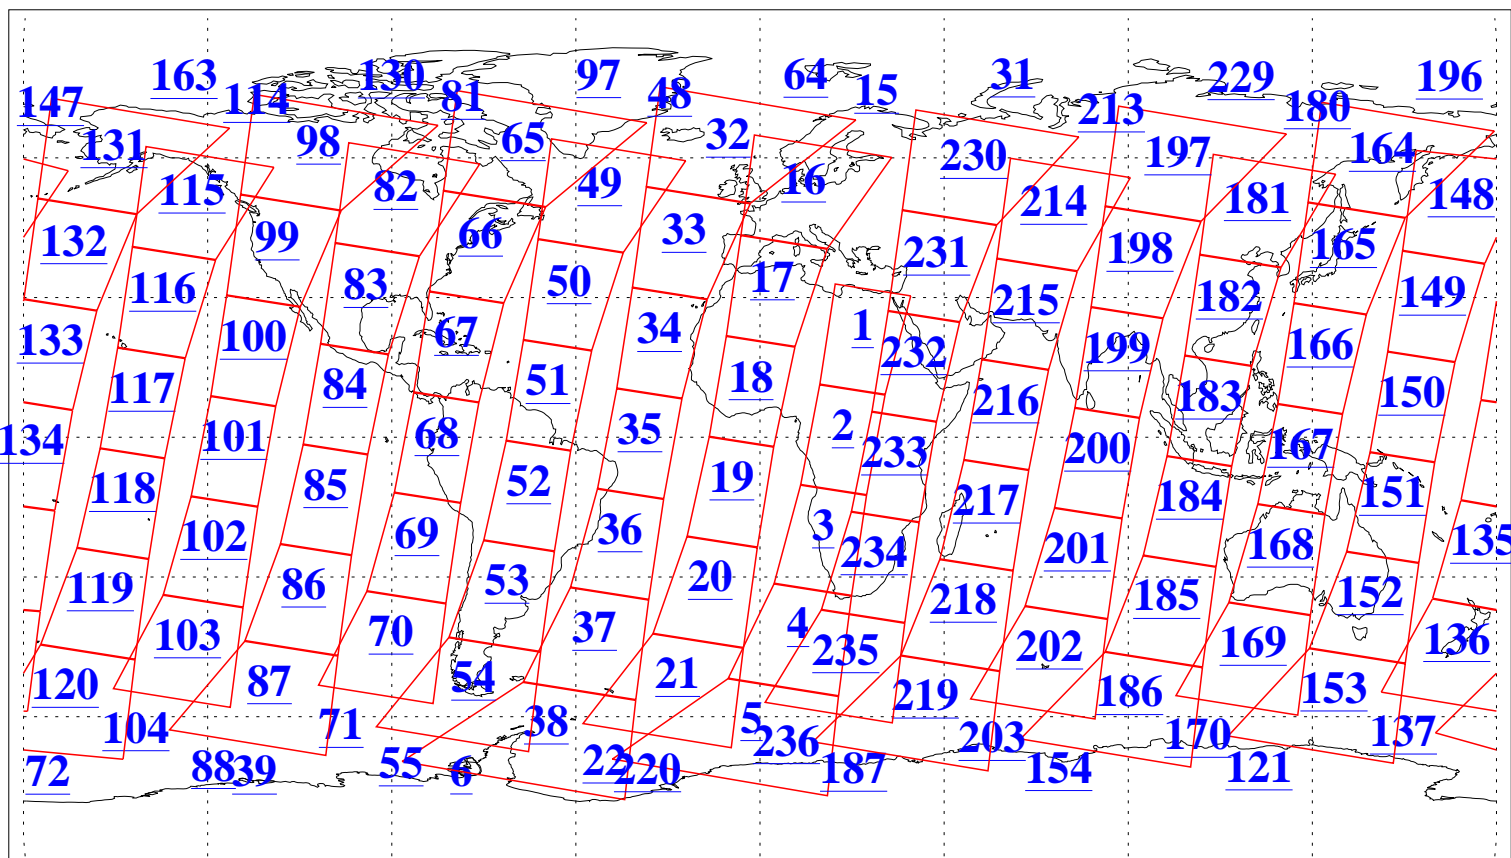

L1B Availability
AMSU Granules: 240
HSB Granules: 0
AIRS Granules: 240

5 Jul 2014
DoY 186
Aqua Day 4445
Granules: 1 to 120

Granules: 121 to 240

Legend: AMSU Available, HSB Available, AIRS Available

L1B Availability
AMSU Granules: 240
HSB Granules: 0
AIRS Granules: 240

5 Jul 2014
DoY 186
Aqua Day 4445

Ascending Granules

Descending Granules

Legend: AMSU Available, HSB Available, AIRS Available

L1B Availability
 AMSU Granules: 240
 HSB Granules: 0
 AIRS Granules: 240

5 Jul 2014
 DoY 186
 Aqua Day 4445

Northern Hemisphere Granules

Southern Hemisphere Granules

Legend: AMSU Available, HSB Available, AIRS Available