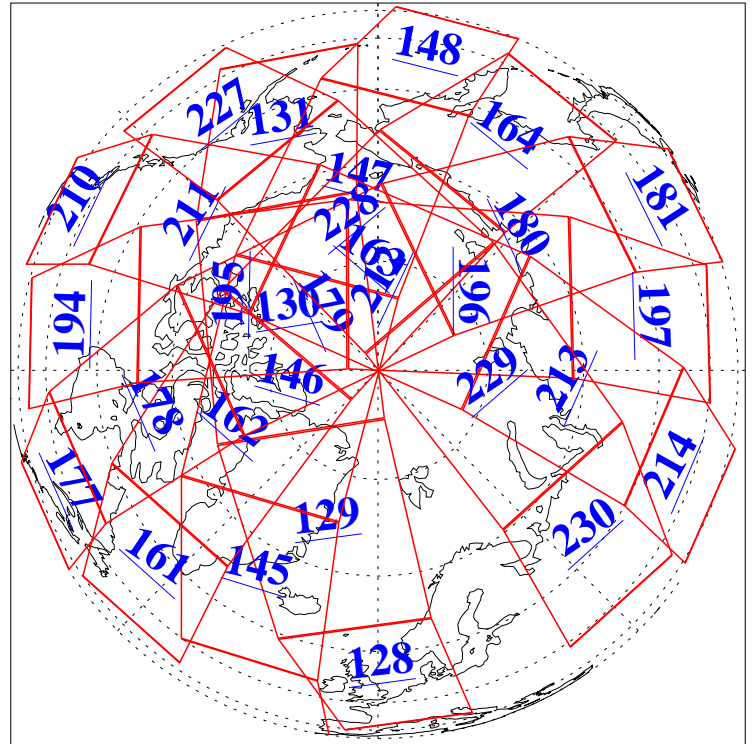

L1B Availability
AMSU Granules: 240
HSB Granules: 0
AIRS Granules: 240

5 Jul 2014
DoY 186
Aqua Day 4445
Granules: 1 to 120

Granules: 121 to 240

Legend: AMSU Available, HSB Available, AIRS Available

L1B Availability
AMSU Granules: 240
HSB Granules: 0
AIRS Granules: 240

5 Jul 2014
DoY 186
Aqua Day 4445

Ascending Granules

Descending Granules

Legend: AMSU Available, HSB Available, AIRS Available

L1B Availability
 AMSU Granules: 240
 HSB Granules: 0
 AIRS Granules: 240

5 Jul 2014
 DoY 186
 Aqua Day 4445

Northern Hemisphere Granules

Southern Hemisphere Granules

Legend: AMSU Available, HSB Available, AIRS Available