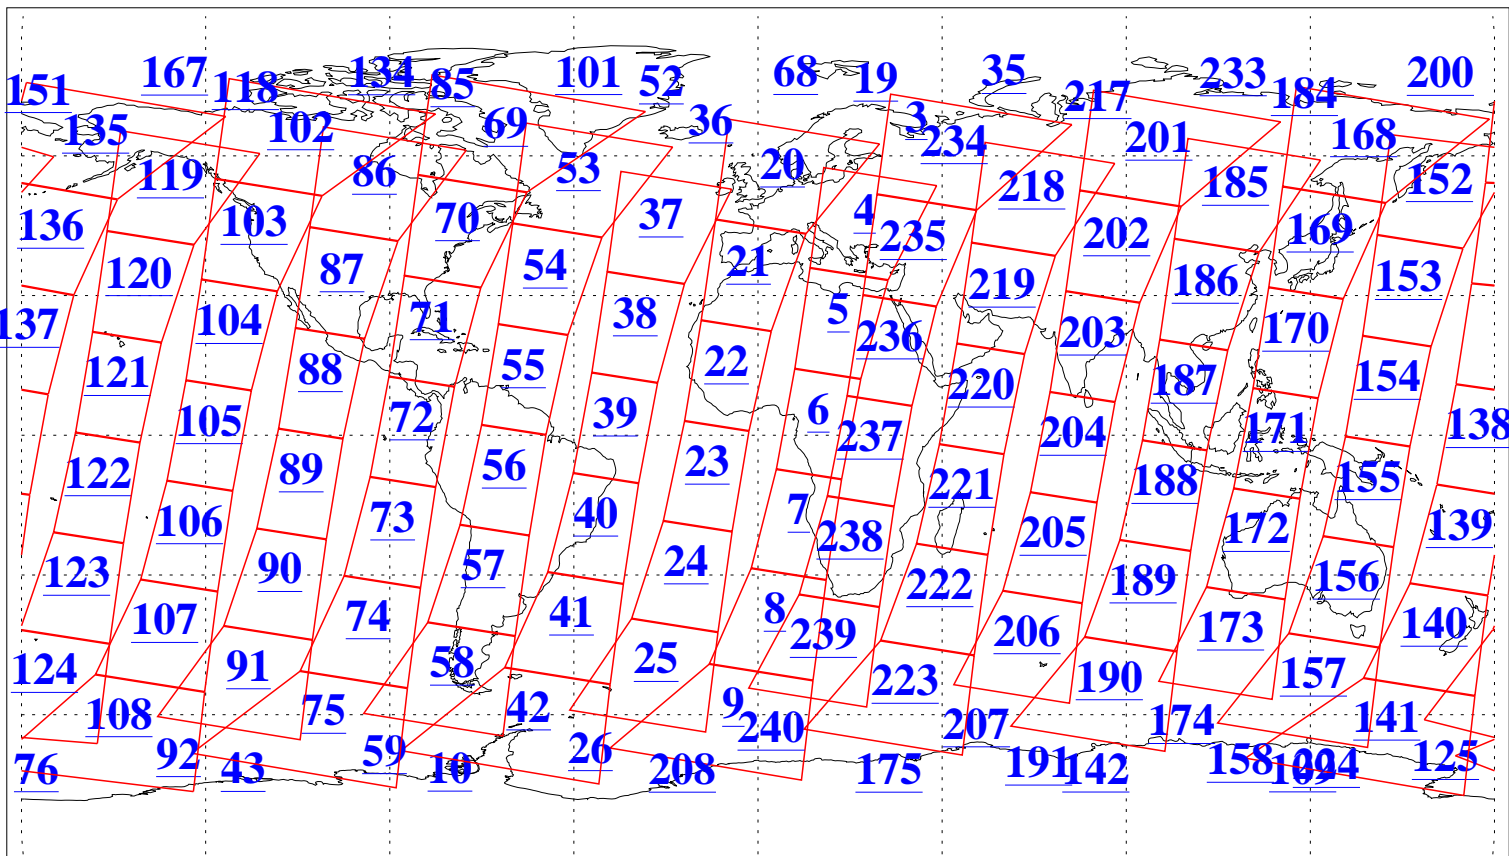

L1B Availability  
AMSU Granules: 240  
HSB Granules: 0  
AIRS Granules: 240

30 May 2014  
DoY 150  
Aqua Day 4409  
Granules: 1 to 120

Granules: 121 to 240

Legend: AMSU Available, HSB Available, AIRS Available

L1B Availability  
AMSU Granules: 240  
HSB Granules: 0  
AIRS Granules: 240

30 May 2014  
DoY 150  
Aqua Day 4409

Ascending Granules

Descending Granules

Legend: AMSU Available, HSB Available, AIRS Available

L1B Availability  
 AMSU Granules: 240  
 HSB Granules: 0  
 AIRS Granules: 240

30 May 2014  
 DoY 150  
 Aqua Day 4409

Northern Hemisphere Granules

Southern Hemisphere Granules

Legend: AMSU Available, HSB Available, AIRS Available