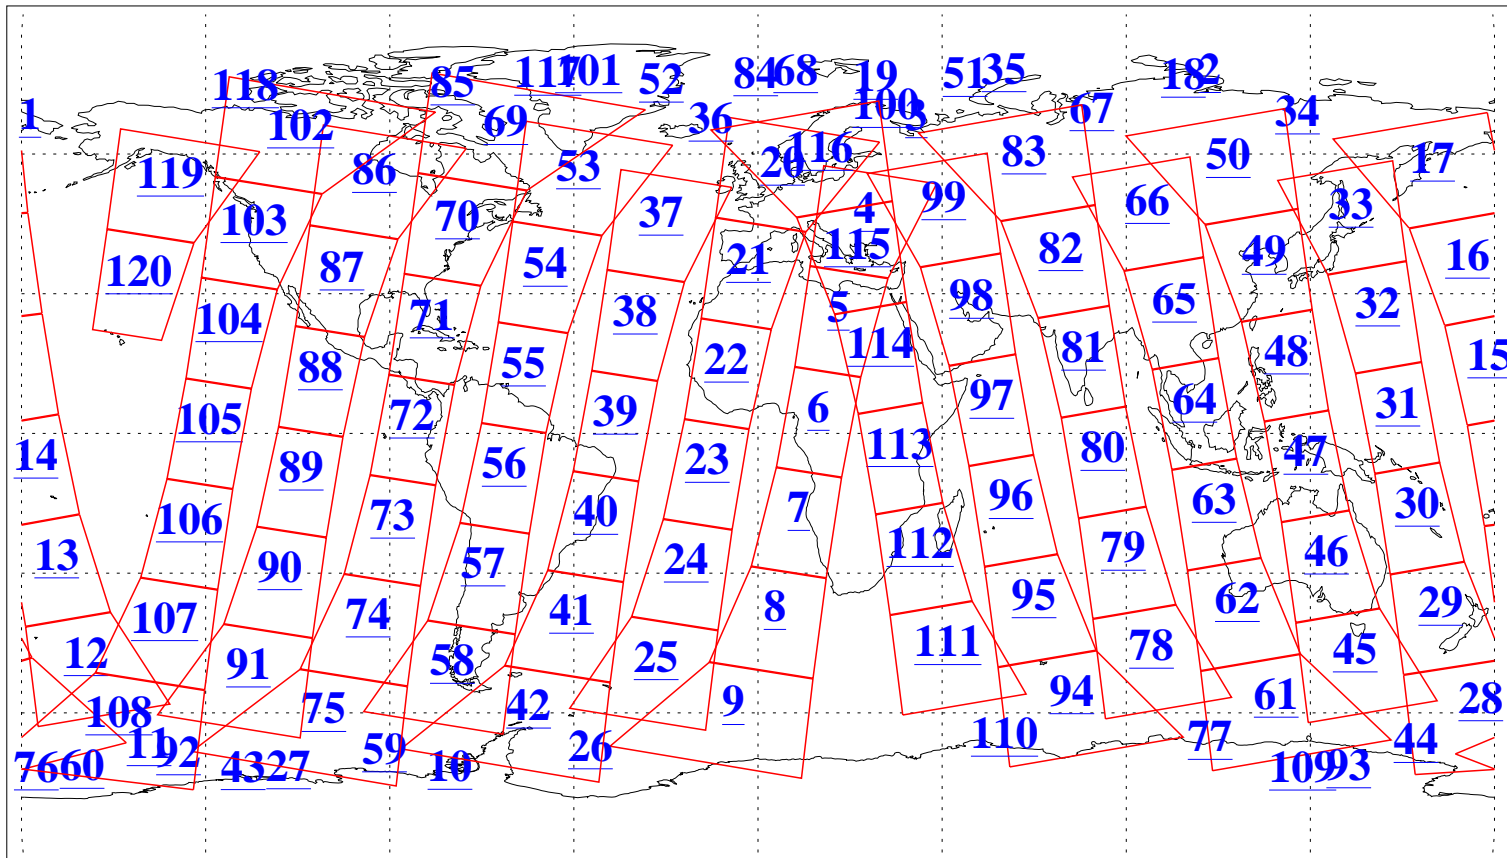

L1B Availability  
AMSU Granules: 240  
HSB Granules: 0  
AIRS Granules: 240

30 May 2014  
DoY 150  
Aqua Day 4409  
Granules: 1 to 120

Granules: 121 to 240

Legend: AMSU Available, HSB Available, AIRS Available

L1B Availability  
AMSU Granules: 240  
HSB Granules: 0  
AIRS Granules: 240

30 May 2014  
DoY 150  
Aqua Day 4409

Ascending Granules

Descending Granules

Legend: AMSU Available, HSB Available, AIRS Available

L1B Availability  
 AMSU Granules: 240  
 HSB Granules: 0  
 AIRS Granules: 240

30 May 2014  
 DoY 150  
 Aqua Day 4409

Northern Hemisphere Granules

Southern Hemisphere Granules

Legend: AMSU Available, HSB Available, AIRS Available