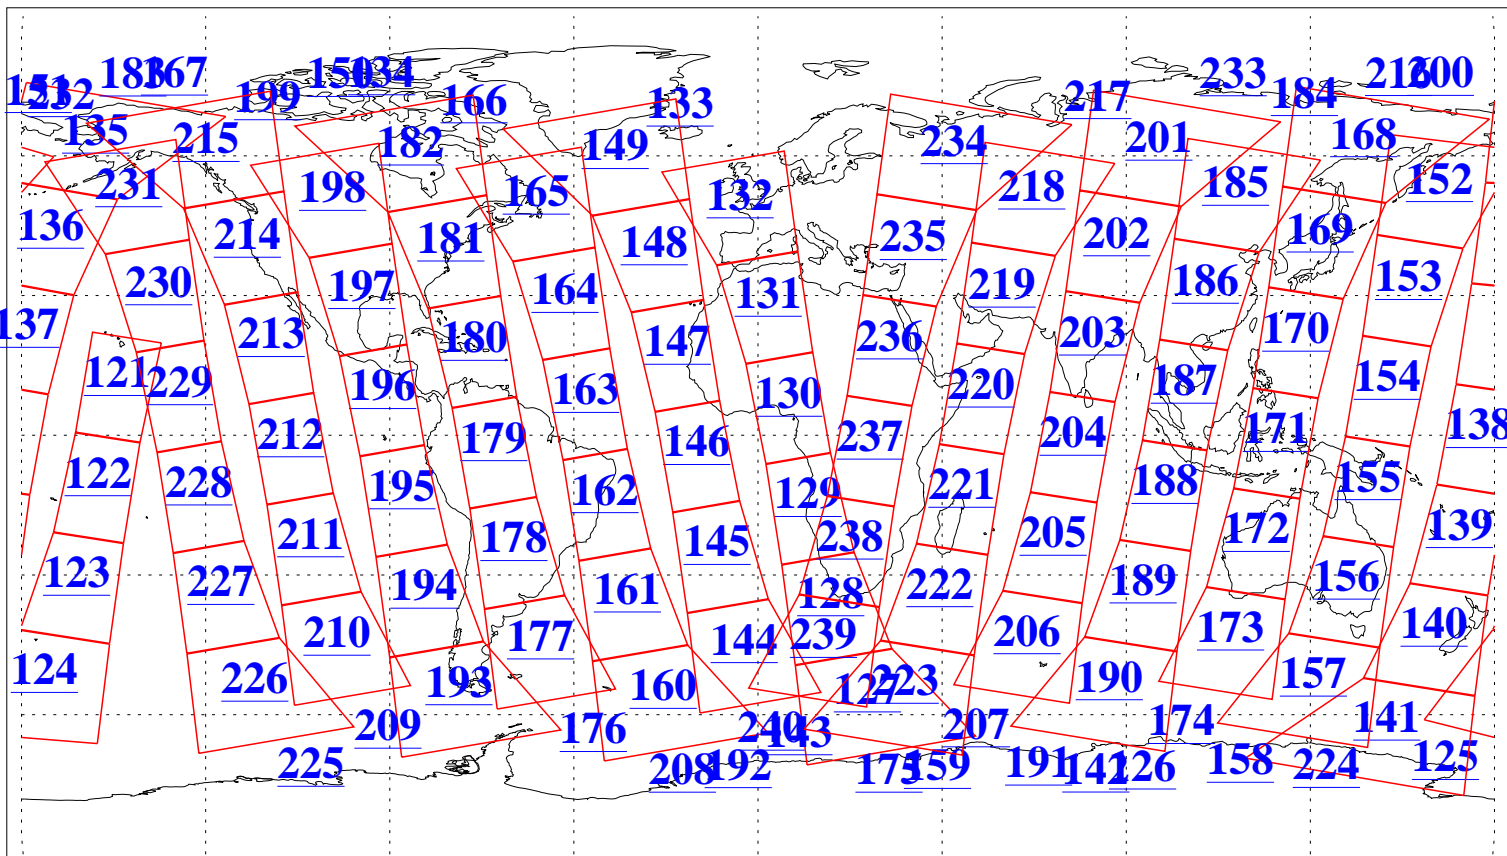

L1B Availability  
AMSU Granules: 240  
HSB Granules: 0  
AIRS Granules: 240

30 May 2014  
DoY 150  
Aqua Day 4409  
Granules: 1 to 120

Granules: 121 to 240

Legend: AMSU Available, HSB Available, AIRS Available

L1B Availability  
AMSU Granules: 240  
HSB Granules: 0  
AIRS Granules: 240

30 May 2014  
DoY 150  
Aqua Day 4409

Ascending Granules

Descending Granules

Legend: AMSU Available, HSB Available, AIRS Available

L1B Availability  
 AMSU Granules: 240  
 HSB Granules: 0  
 AIRS Granules: 240

30 May 2014  
 DoY 150  
 Aqua Day 4409

Northern Hemisphere Granules

Southern Hemisphere Granules

Legend: AMSU Available, HSB Available, AIRS Available