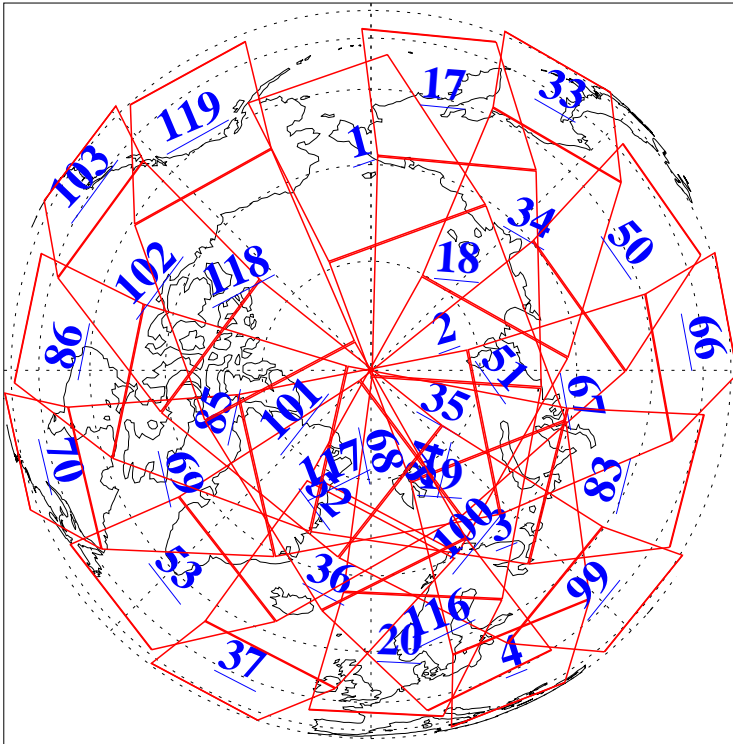

L1B Availability  
AMSU Granules: 240  
HSB Granules: 0  
AIRS Granules: 240

30 May 2014  
DoY 150  
Aqua Day 4409  
Granules: 1 to 120

Granules: 121 to 240

Legend: AMSU Available, HSB Available, AIRS Available

L1B Availability  
AMSU Granules: 240  
HSB Granules: 0  
AIRS Granules: 240

30 May 2014  
DoY 150  
Aqua Day 4409

Ascending Granules

Descending Granules

Legend: AMSU Available, HSB Available, AIRS Available

L1B Availability  
 AMSU Granules: 240  
 HSB Granules: 0  
 AIRS Granules: 240

30 May 2014  
 DoY 150  
 Aqua Day 4409

Northern Hemisphere Granules

Southern Hemisphere Granules

Legend: AMSU Available, HSB Available, AIRS Available