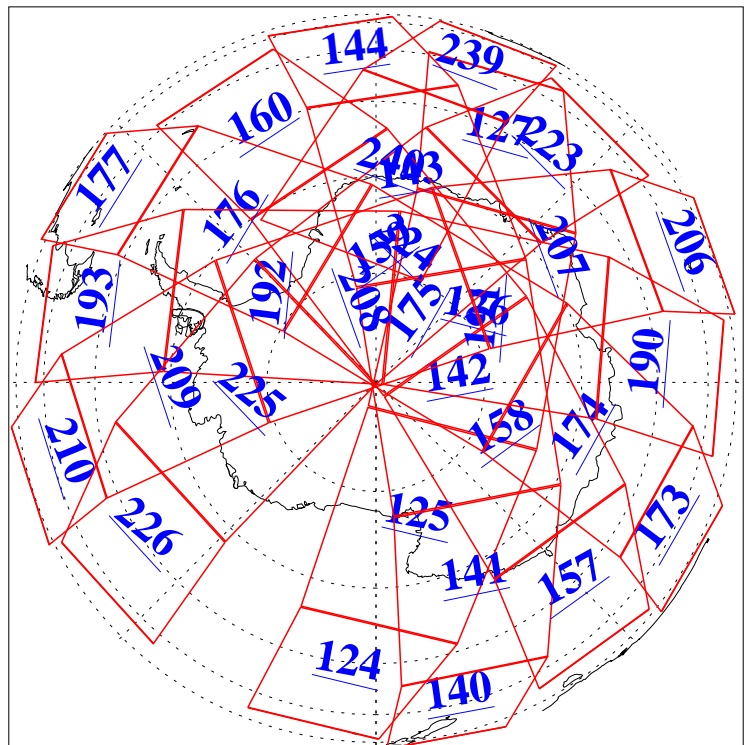

L1B Availability  
AMSU Granules: 240  
HSB Granules: 0  
AIRS Granules: 240

30 May 2014  
DoY 150  
Aqua Day 4409  
Granules: 1 to 120

Granules: 121 to 240

Legend: AMSU Available, HSB Available, AIRS Available

L1B Availability  
AMSU Granules: 240  
HSB Granules: 0  
AIRS Granules: 240

30 May 2014  
DoY 150  
Aqua Day 4409

Ascending Granules

Descending Granules

Legend: AMSU Available, HSB Available, AIRS Available

L1B Availability  
 AMSU Granules: 240  
 HSB Granules: 0  
 AIRS Granules: 240

30 May 2014  
 DoY 150  
 Aqua Day 4409

Northern Hemisphere Granules

Southern Hemisphere Granules

Legend: AMSU Available, HSB Available, AIRS Available