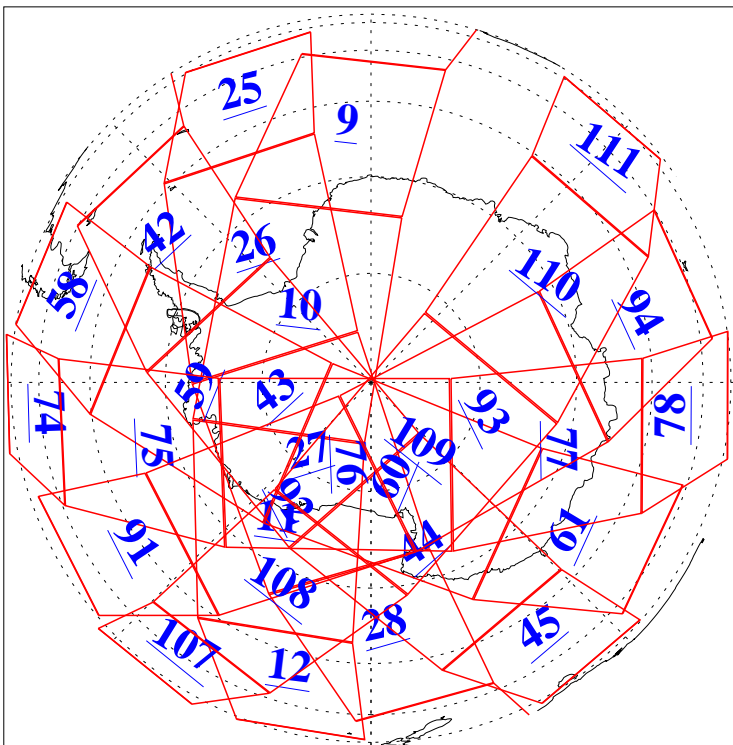

L1B Availability  
AMSU Granules: 240  
HSB Granules: 0  
AIRS Granules: 240

30 May 2014  
DoY 150  
Aqua Day 4409  
Granules: 1 to 120

Granules: 121 to 240

Legend: AMSU Available, HSB Available, AIRS Available

L1B Availability  
AMSU Granules: 240  
HSB Granules: 0  
AIRS Granules: 240

30 May 2014  
DoY 150  
Aqua Day 4409

Ascending Granules

Descending Granules

Legend: AMSU Available, HSB Available, AIRS Available

L1B Availability  
 AMSU Granules: 240  
 HSB Granules: 0  
 AIRS Granules: 240

30 May 2014  
 DoY 150  
 Aqua Day 4409

Northern Hemisphere Granules

Southern Hemisphere Granules

Legend: AMSU Available, HSB Available, AIRS Available