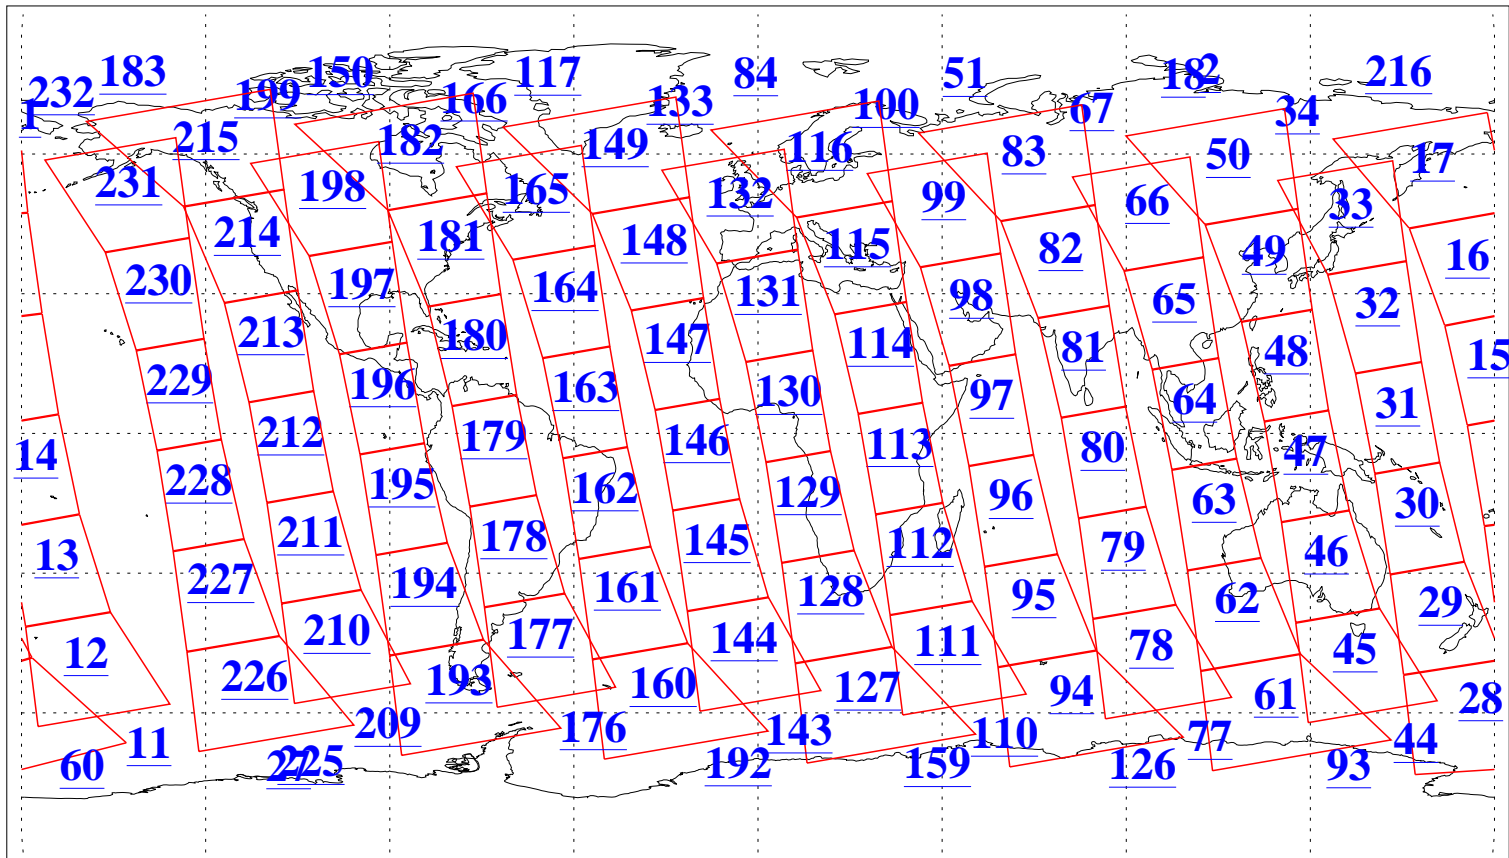

L1B Availability  
AMSU Granules: 240  
HSB Granules: 0  
AIRS Granules: 240

30 May 2014  
DoY 150  
Aqua Day 4409  
Granules: 1 to 120

Granules: 121 to 240

Legend: AMSU Available, HSB Available, AIRS Available

L1B Availability  
AMSU Granules: 240  
HSB Granules: 0  
AIRS Granules: 240

30 May 2014  
DoY 150  
Aqua Day 4409

Ascending Granules

Descending Granules

Legend: AMSU Available, HSB Available, AIRS Available

L1B Availability  
 AMSU Granules: 240  
 HSB Granules: 0  
 AIRS Granules: 240

30 May 2014  
 DoY 150  
 Aqua Day 4409

Northern Hemisphere Granules

Southern Hemisphere Granules

Legend: AMSU Available, HSB Available, AIRS Available