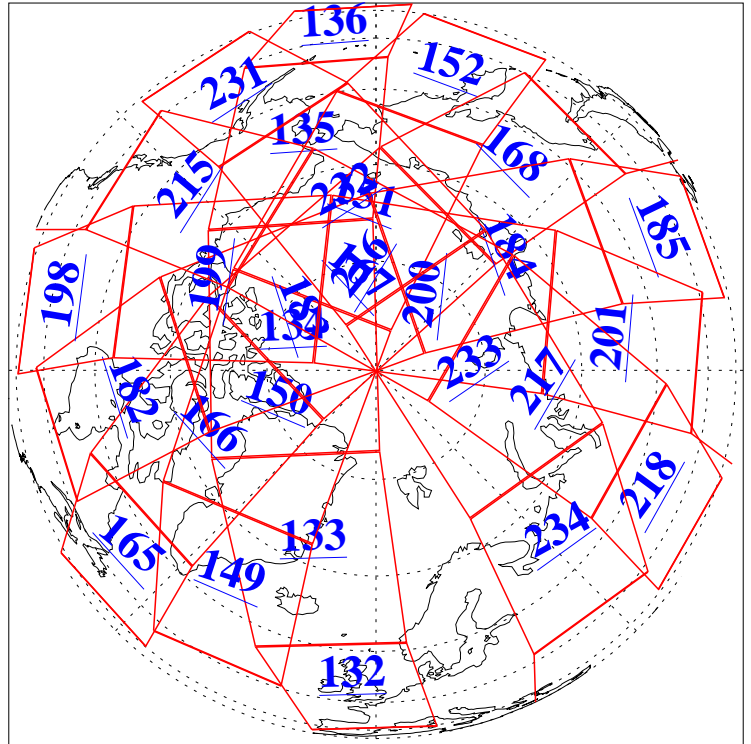

L1B Availability  
AMSU Granules: 240  
HSB Granules: 0  
AIRS Granules: 240

30 May 2014  
DoY 150  
Aqua Day 4409  
Granules: 1 to 120

Granules: 121 to 240

Legend: AMSU Available, HSB Available, AIRS Available

L1B Availability  
AMSU Granules: 240  
HSB Granules: 0  
AIRS Granules: 240

30 May 2014  
DoY 150  
Aqua Day 4409

Ascending Granules

Descending Granules

Legend: AMSU Available, HSB Available, AIRS Available

L1B Availability  
 AMSU Granules: 240  
 HSB Granules: 0  
 AIRS Granules: 240

30 May 2014  
 DoY 150  
 Aqua Day 4409

Northern Hemisphere Granules

Southern Hemisphere Granules

Legend: AMSU Available, HSB Available, AIRS Available