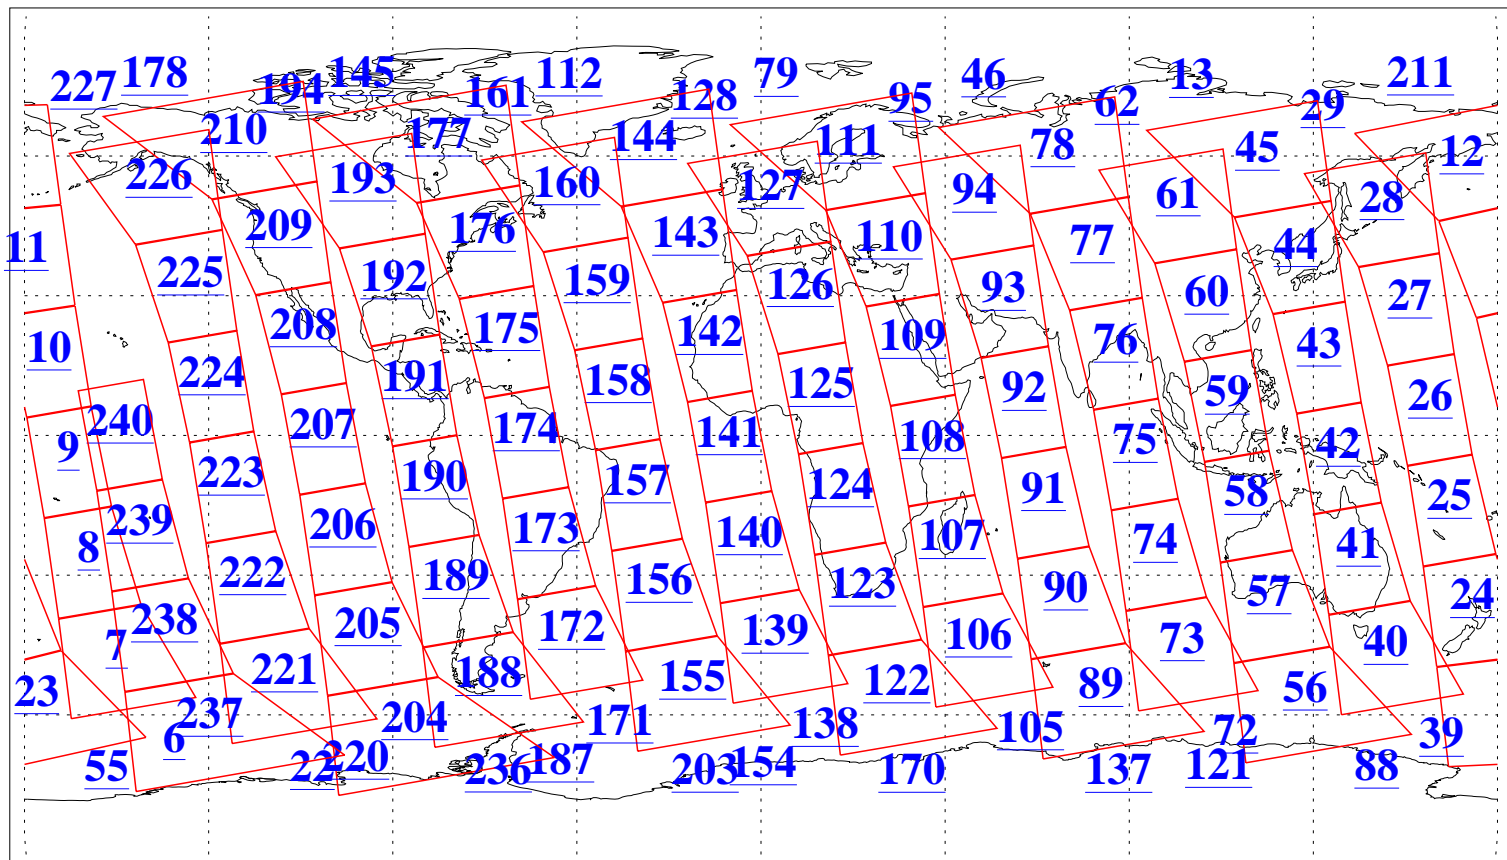

L1B Availability
AMSU Granules: 240
HSB Granules: 0
AIRS Granules: 240

11 May 2014
DoY 131
Aqua Day 4390
Granules: 1 to 120

Granules: 121 to 240

Legend: AMSU Available, HSB Available, AIRS Available

L1B Availability
AMSU Granules: 240
HSB Granules: 0
AIRS Granules: 240

11 May 2014
DoY 131
Aqua Day 4390
Ascending Granules

Descending Granules

Legend: AMSU Available, HSB Available, AIRS Available

L1B Availability
 AMSU Granules: 240
 HSB Granules: 0
 AIRS Granules: 240

11 May 2014
 DoY 131
 Aqua Day 4390

Northern Hemisphere Granules

Southern Hemisphere Granules

Legend: AMSU Available, HSB Available, AIRS Available