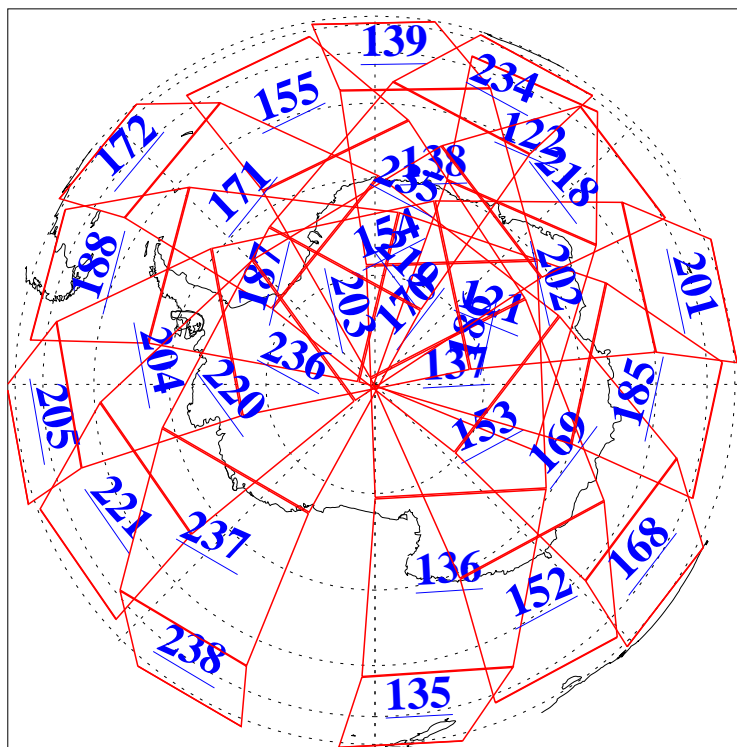

L1B Availability
AMSU Granules: 240
HSB Granules: 0
AIRS Granules: 240

11 May 2014
DoY 131
Aqua Day 4390
Granules: 1 to 120

Granules: 121 to 240

Legend: AMSU Available, HSB Available, AIRS Available

L1B Availability
AMSU Granules: 240
HSB Granules: 0
AIRS Granules: 240

11 May 2014
DoY 131
Aqua Day 4390
Ascending Granules

Descending Granules

Legend: AMSU Available, HSB Available, AIRS Available

L1B Availability
 AMSU Granules: 240
 HSB Granules: 0
 AIRS Granules: 240

11 May 2014
 DoY 131
 Aqua Day 4390

Northern Hemisphere Granules

Southern Hemisphere Granules

Legend: AMSU Available, HSB Available, AIRS Available