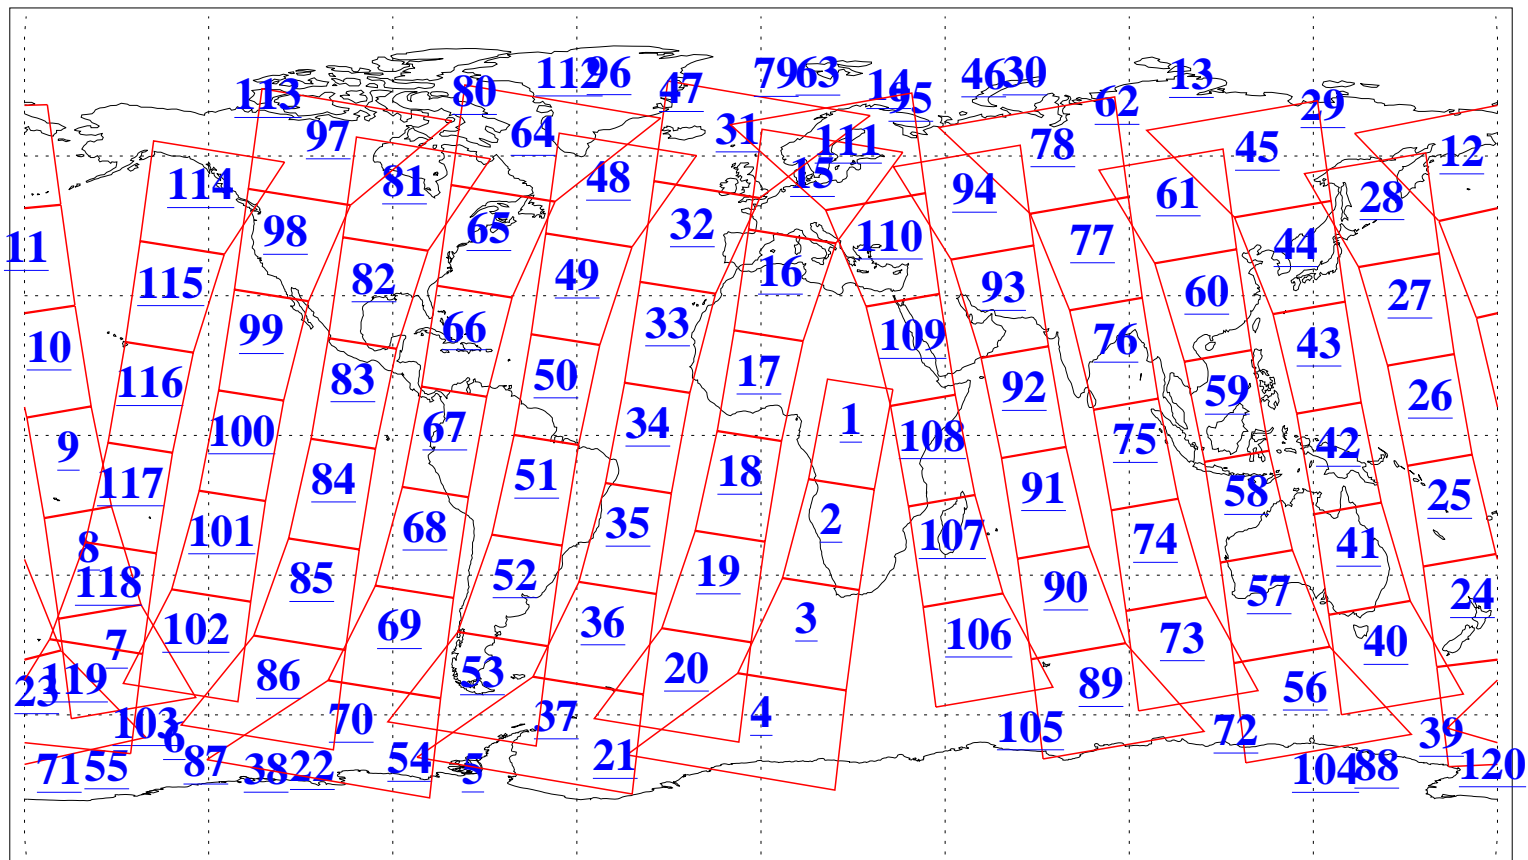

L1B Availability
AMSU Granules: 240
HSB Granules: 0
AIRS Granules: 240

11 May 2014
DoY 131
Aqua Day 4390
Granules: 1 to 120

Granules: 121 to 240

Legend: AMSU Available, HSB Available, AIRS Available

L1B Availability
AMSU Granules: 240
HSB Granules: 0
AIRS Granules: 240

11 May 2014
DoY 131
Aqua Day 4390
Ascending Granules

Descending Granules

Legend: AMSU Available, HSB Available, AIRS Available

L1B Availability
 AMSU Granules: 240
 HSB Granules: 0
 AIRS Granules: 240

11 May 2014
 DoY 131
 Aqua Day 4390

Northern Hemisphere Granules

Southern Hemisphere Granules

Legend: AMSU Available, HSB Available, AIRS Available