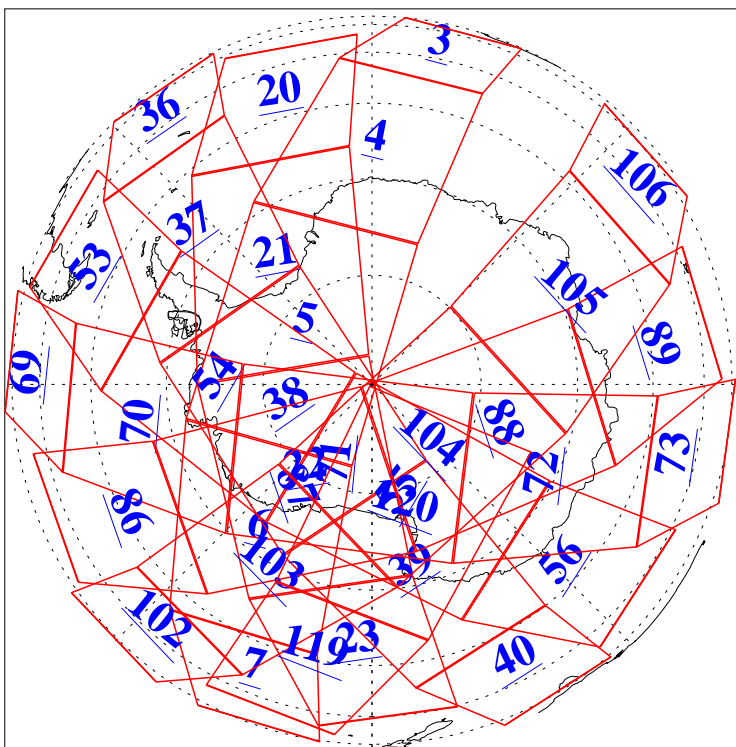

L1B Availability
AMSU Granules: 240
HSB Granules: 0
AIRS Granules: 240

11 May 2014
DoY 131
Aqua Day 4390
Granules: 1 to 120

Granules: 121 to 240

Legend: AMSU Available, HSB Available, AIRS Available

L1B Availability
AMSU Granules: 240
HSB Granules: 0
AIRS Granules: 240

11 May 2014
DoY 131
Aqua Day 4390
Ascending Granules

Descending Granules

Legend: AMSU Available, HSB Available, AIRS Available

L1B Availability
 AMSU Granules: 240
 HSB Granules: 0
 AIRS Granules: 240

11 May 2014
 DoY 131
 Aqua Day 4390

Northern Hemisphere Granules

Southern Hemisphere Granules

Legend: AMSU Available, HSB Available, AIRS Available