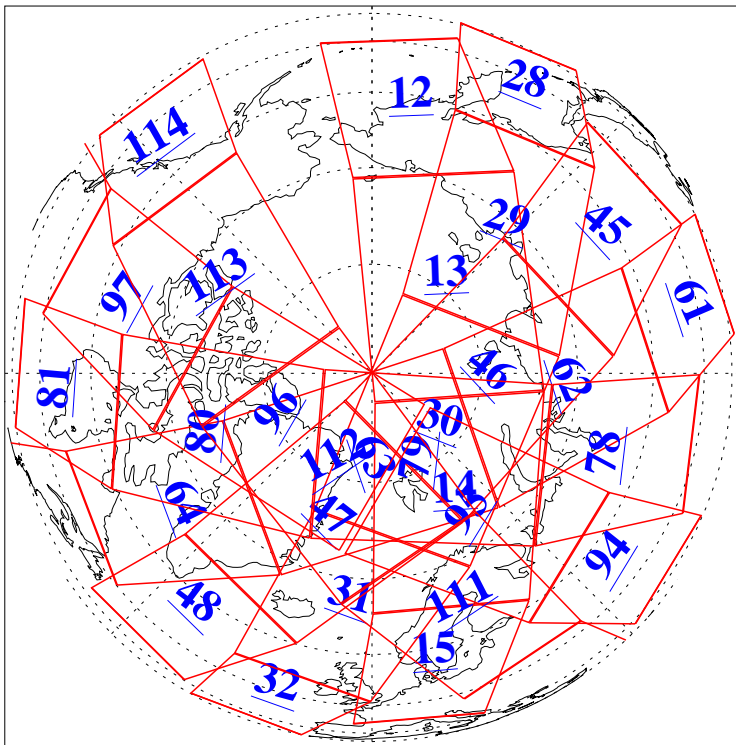

L1B Availability
AMSU Granules: 240
HSB Granules: 0
AIRS Granules: 240

11 May 2014
DoY 131
Aqua Day 4390
Granules: 1 to 120

Granules: 121 to 240

Legend: AMSU Available, HSB Available, AIRS Available

L1B Availability
AMSU Granules: 240
HSB Granules: 0
AIRS Granules: 240

11 May 2014
DoY 131
Aqua Day 4390
Ascending Granules

Descending Granules

Legend: AMSU Available, HSB Available, AIRS Available

L1B Availability
 AMSU Granules: 240
 HSB Granules: 0
 AIRS Granules: 240

11 May 2014
 DoY 131
 Aqua Day 4390

Northern Hemisphere Granules

Southern Hemisphere Granules

Legend: AMSU Available, HSB Available, AIRS Available