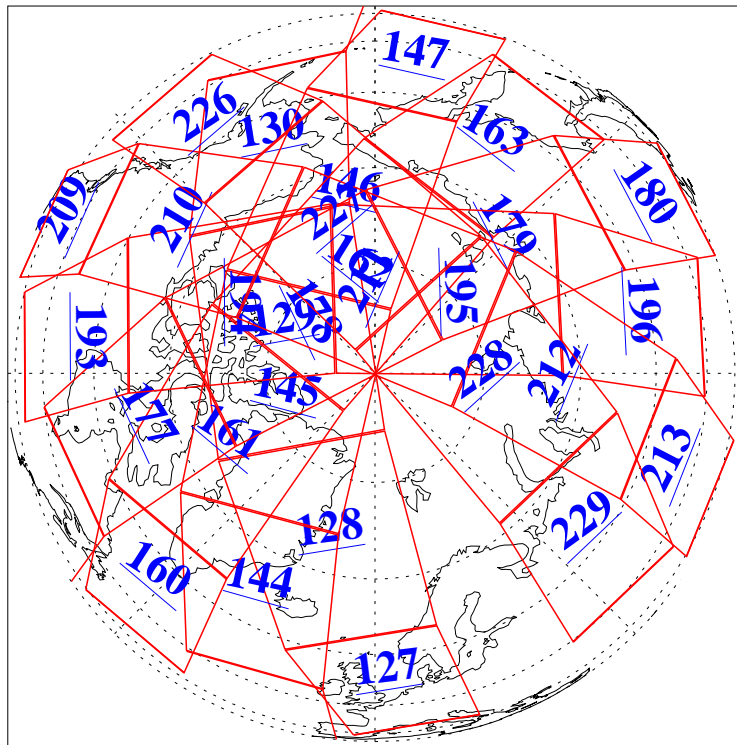

L1B Availability
AMSU Granules: 240
HSB Granules: 0
AIRS Granules: 240

11 May 2014
DoY 131
Aqua Day 4390
Granules: 1 to 120

Granules: 121 to 240

Legend: AMSU Available, HSB Available, AIRS Available

L1B Availability
AMSU Granules: 240
HSB Granules: 0
AIRS Granules: 240

11 May 2014
DoY 131
Aqua Day 4390
Ascending Granules

Descending Granules

Legend: AMSU Available, HSB Available, AIRS Available

L1B Availability
 AMSU Granules: 240
 HSB Granules: 0
 AIRS Granules: 240

11 May 2014
 DoY 131
 Aqua Day 4390

Northern Hemisphere Granules

Southern Hemisphere Granules

Legend: AMSU Available, HSB Available, AIRS Available