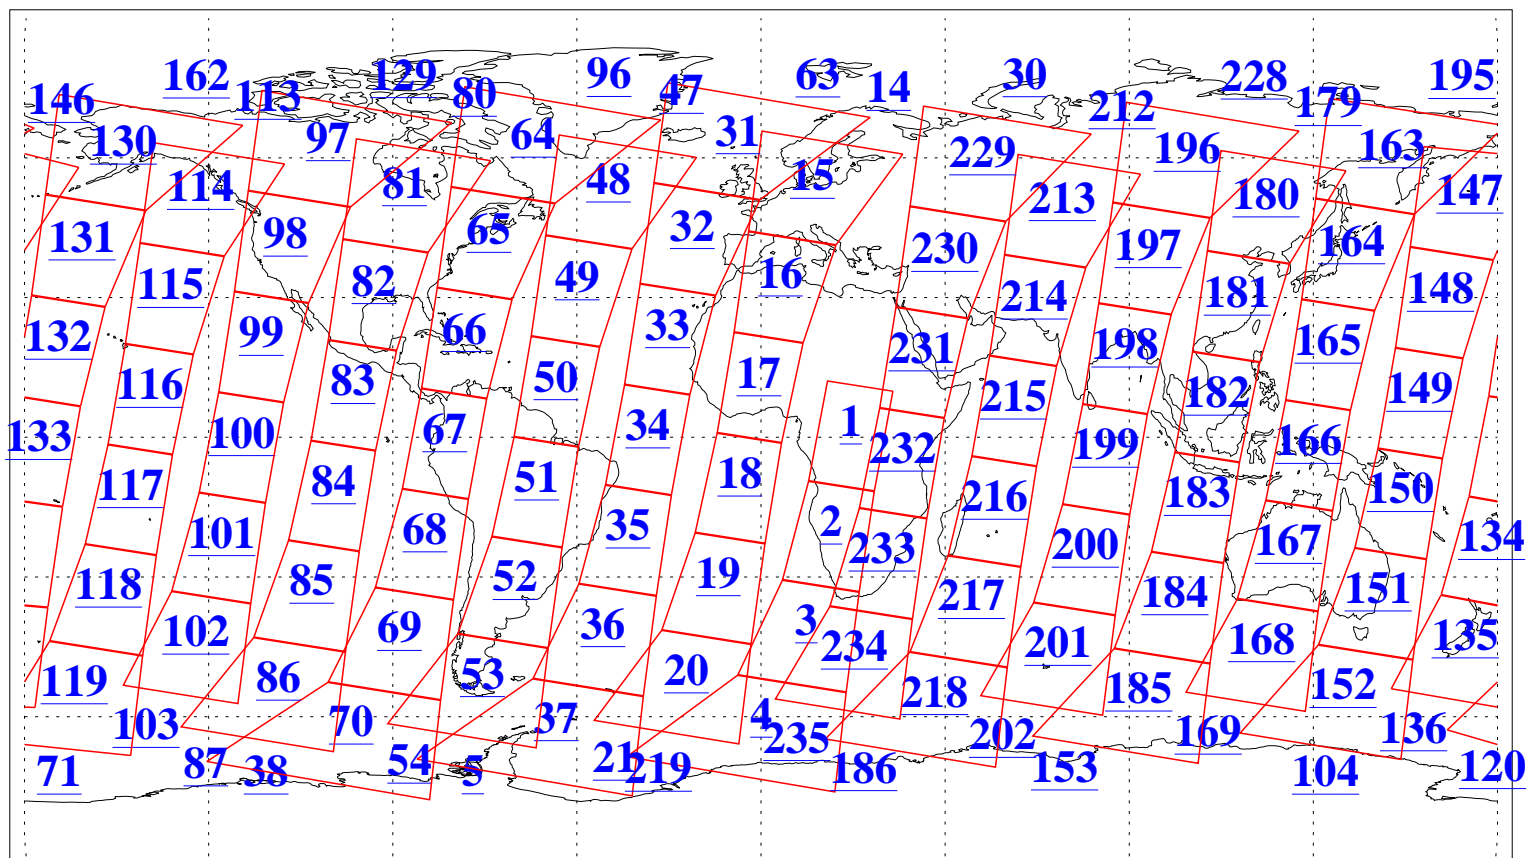

L1B Availability
AMSU Granules: 240
HSB Granules: 0
AIRS Granules: 240

11 May 2014
DoY 131
Aqua Day 4390
Granules: 1 to 120

Granules: 121 to 240

Legend: AMSU Available, HSB Available, AIRS Available

L1B Availability
AMSU Granules: 240
HSB Granules: 0
AIRS Granules: 240

11 May 2014
DoY 131
Aqua Day 4390
Ascending Granules

Descending Granules

Legend: AMSU Available, HSB Available, AIRS Available

L1B Availability
 AMSU Granules: 240
 HSB Granules: 0
 AIRS Granules: 240

11 May 2014
 DoY 131
 Aqua Day 4390

Northern Hemisphere Granules

Southern Hemisphere Granules

Legend: AMSU Available, HSB Available, AIRS Available