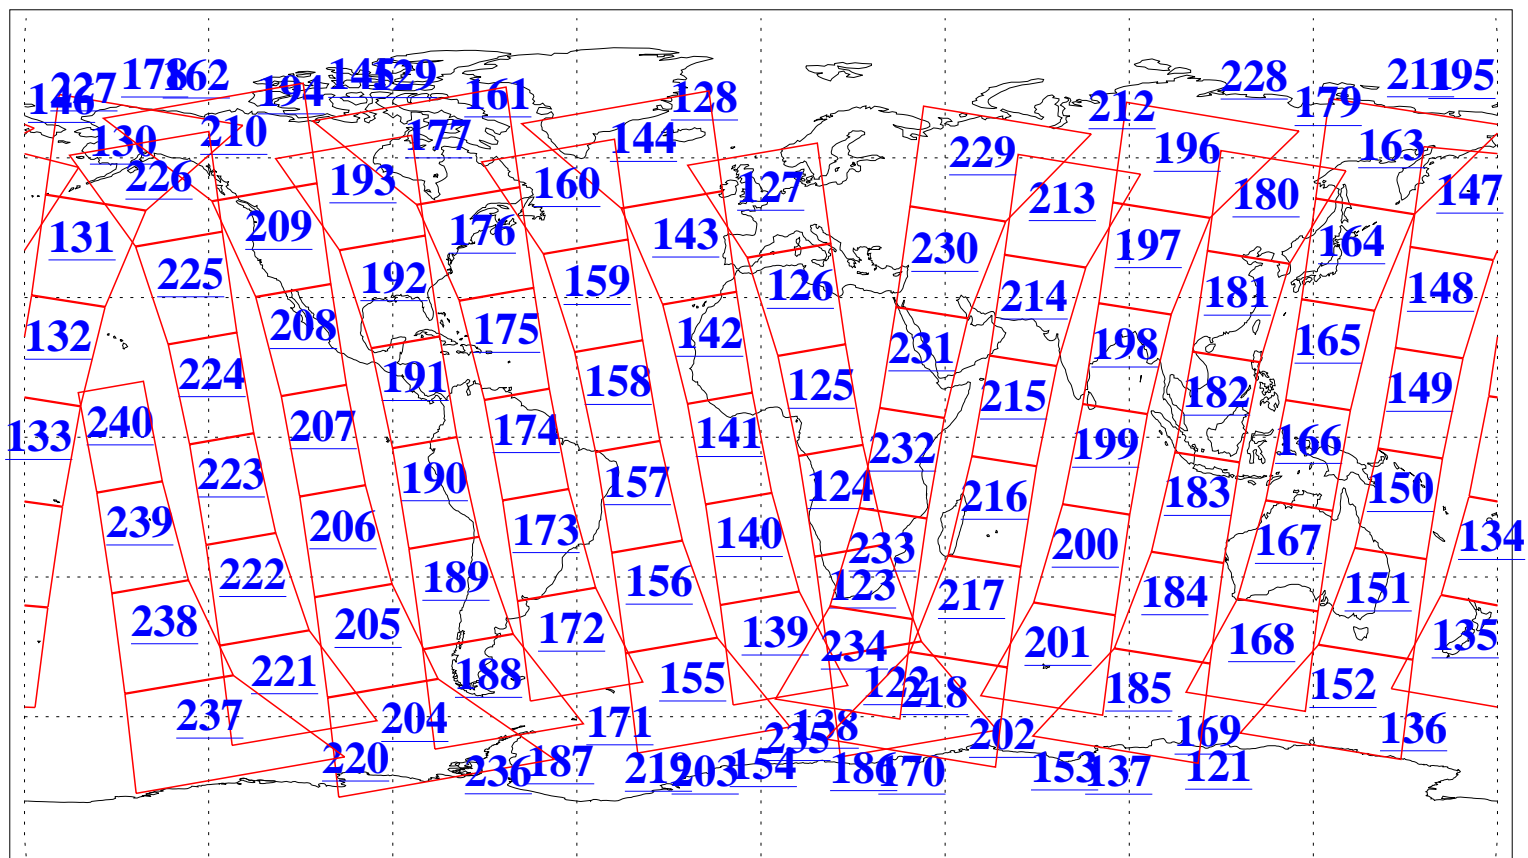

L1B Availability
AMSU Granules: 240
HSB Granules: 0
AIRS Granules: 240

11 May 2014
DoY 131
Aqua Day 4390
Granules: 1 to 120

Granules: 121 to 240

Legend: AMSU Available, HSB Available, AIRS Available

L1B Availability
AMSU Granules: 240
HSB Granules: 0
AIRS Granules: 240

11 May 2014
DoY 131
Aqua Day 4390
Ascending Granules

Descending Granules

Legend: AMSU Available, HSB Available, AIRS Available

L1B Availability
 AMSU Granules: 240
 HSB Granules: 0
 AIRS Granules: 240

11 May 2014
 DoY 131
 Aqua Day 4390

Northern Hemisphere Granules

Southern Hemisphere Granules

Legend: AMSU Available, HSB Available, AIRS Available