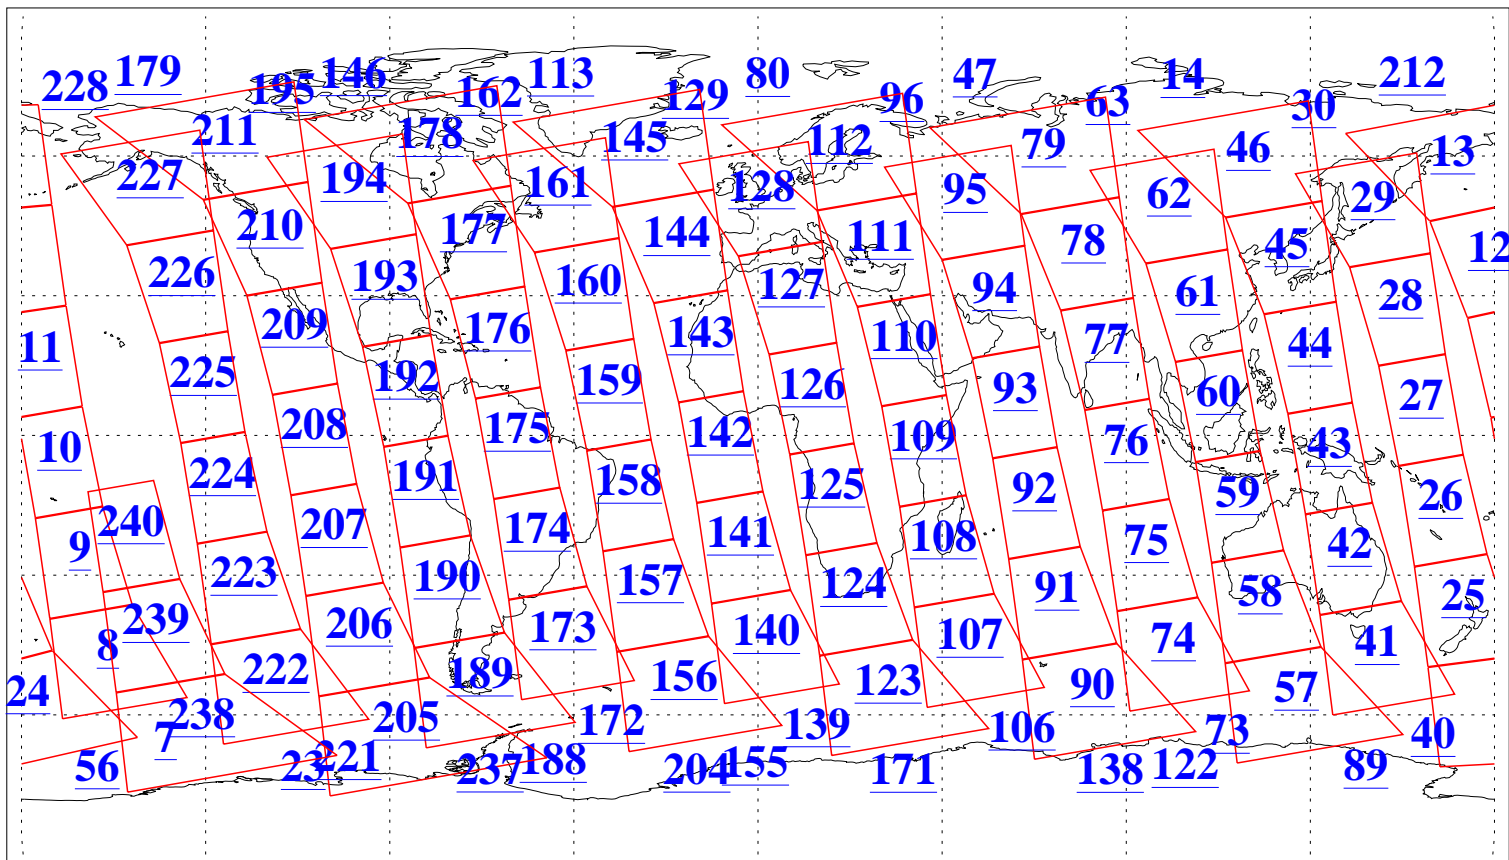

L1B Availability  
AMSU Granules: 240  
HSB Granules: 0  
AIRS Granules: 240

15 Mar 2014  
DoY 74  
Aqua Day 4333  
Granules: 1 to 120

Granules: 121 to 240

Legend: AMSU Available, HSB Available, AIRS Available

L1B Availability  
AMSU Granules: 240  
HSB Granules: 0  
AIRS Granules: 240

15 Mar 2014  
DoY 74  
Aqua Day 4333  
Ascending Granules

Descending Granules

Legend: AMSU Available, HSB Available, AIRS Available

L1B Availability  
 AMSU Granules: 240  
 HSB Granules: 0  
 AIRS Granules: 240

15 Mar 2014  
 DoY 74  
 Aqua Day 4333

Northern Hemisphere Granules

Southern Hemisphere Granules

Legend: AMSU Available, HSB Available, AIRS Available