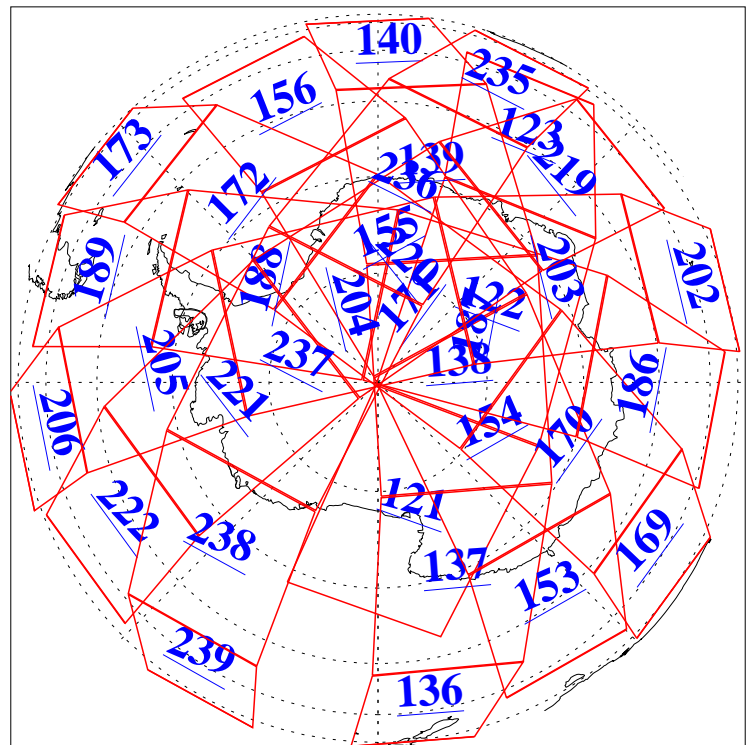

L1B Availability  
AMSU Granules: 240  
HSB Granules: 0  
AIRS Granules: 240

15 Mar 2014  
DoY 74  
Aqua Day 4333  
Granules: 1 to 120

Granules: 121 to 240

Legend: AMSU Available, HSB Available, AIRS Available

L1B Availability  
AMSU Granules: 240  
HSB Granules: 0  
AIRS Granules: 240

15 Mar 2014  
DoY 74  
Aqua Day 4333  
Ascending Granules

Descending Granules

Legend: AMSU Available, HSB Available, AIRS Available

L1B Availability  
 AMSU Granules: 240  
 HSB Granules: 0  
 AIRS Granules: 240

15 Mar 2014  
 DoY 74  
 Aqua Day 4333

Northern Hemisphere Granules

Southern Hemisphere Granules

Legend: AMSU Available, HSB Available, AIRS Available