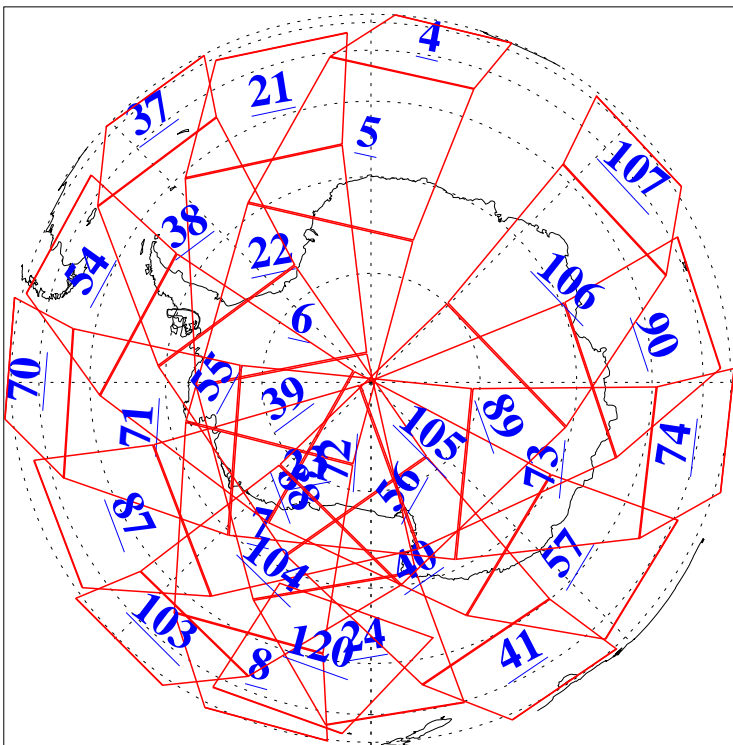

L1B Availability  
AMSU Granules: 240  
HSB Granules: 0  
AIRS Granules: 240

15 Mar 2014  
DoY 74  
Aqua Day 4333  
Granules: 1 to 120

Granules: 121 to 240

Legend: AMSU Available, HSB Available, AIRS Available

L1B Availability  
AMSU Granules: 240  
HSB Granules: 0  
AIRS Granules: 240

15 Mar 2014  
DoY 74  
Aqua Day 4333  
Ascending Granules

Descending Granules

Legend: AMSU Available, HSB Available, AIRS Available

L1B Availability  
 AMSU Granules: 240  
 HSB Granules: 0  
 AIRS Granules: 240

15 Mar 2014  
 DoY 74  
 Aqua Day 4333

Northern Hemisphere Granules

Southern Hemisphere Granules

Legend: AMSU Available, HSB Available, AIRS Available