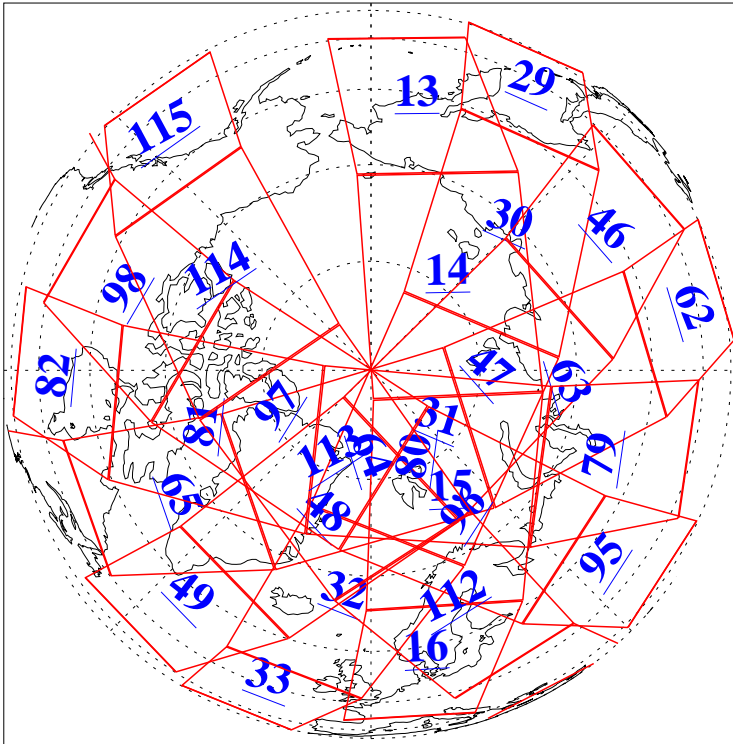

L1B Availability  
AMSU Granules: 240  
HSB Granules: 0  
AIRS Granules: 240

15 Mar 2014  
DoY 74  
Aqua Day 4333  
Granules: 1 to 120

Granules: 121 to 240

Legend: AMSU Available, HSB Available, AIRS Available

L1B Availability  
AMSU Granules: 240  
HSB Granules: 0  
AIRS Granules: 240

15 Mar 2014  
DoY 74  
Aqua Day 4333  
Ascending Granules

Descending Granules

Legend: AMSU Available, HSB Available, AIRS Available

L1B Availability  
 AMSU Granules: 240  
 HSB Granules: 0  
 AIRS Granules: 240

15 Mar 2014  
 DoY 74  
 Aqua Day 4333

Northern Hemisphere Granules

Southern Hemisphere Granules

Legend: AMSU Available, HSB Available, AIRS Available