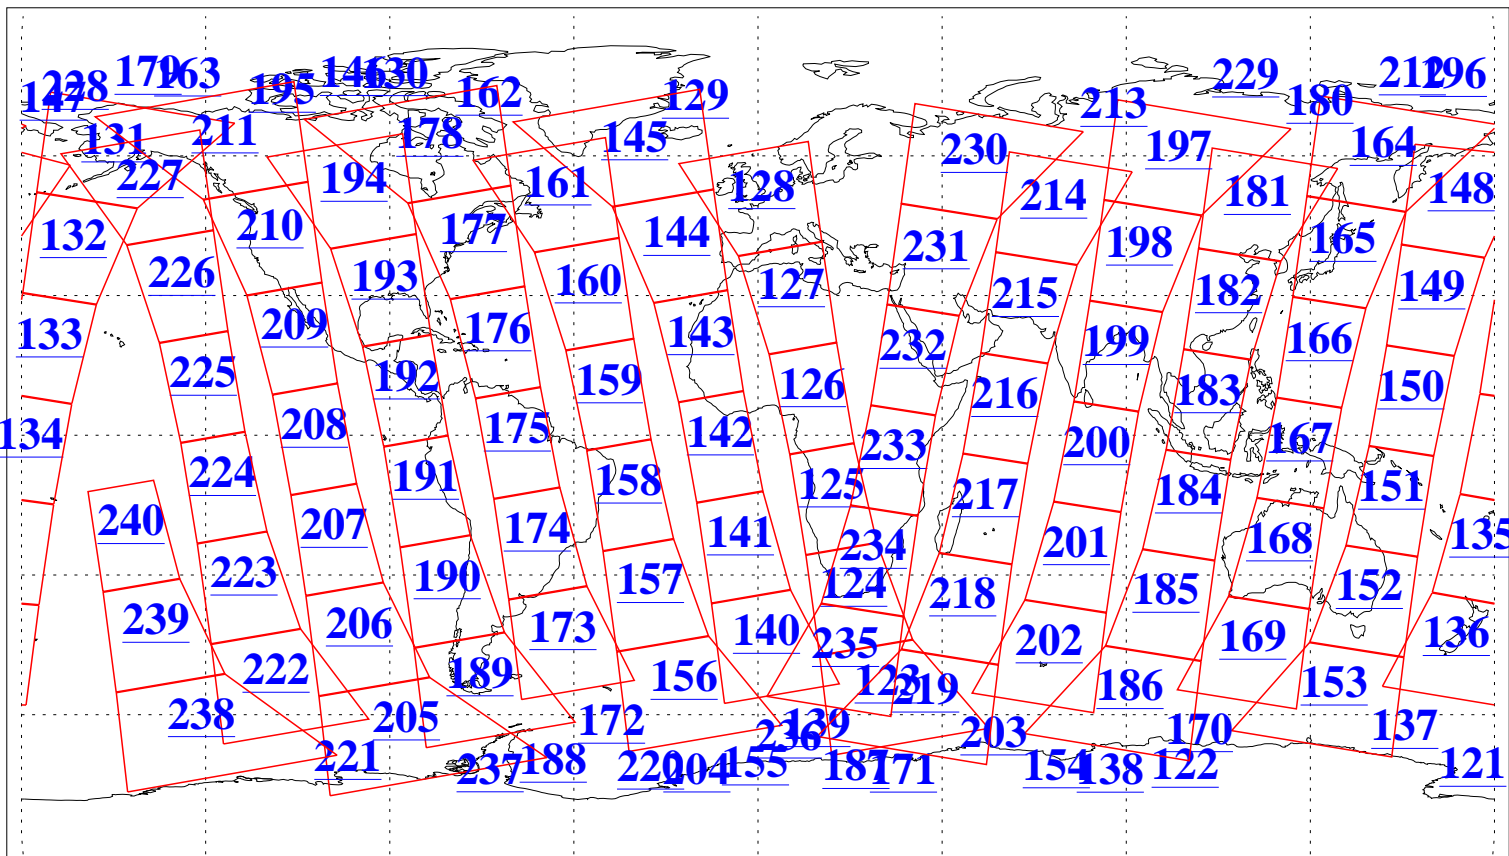

L1B Availability  
AMSU Granules: 240  
HSB Granules: 0  
AIRS Granules: 240

15 Mar 2014  
DoY 74  
Aqua Day 4333  
Granules: 1 to 120

Granules: 121 to 240

Legend: AMSU Available, HSB Available, AIRS Available

L1B Availability  
AMSU Granules: 240  
HSB Granules: 0  
AIRS Granules: 240

15 Mar 2014  
DoY 74  
Aqua Day 4333  
Ascending Granules

Descending Granules

Legend: AMSU Available, HSB Available, AIRS Available

L1B Availability  
 AMSU Granules: 240  
 HSB Granules: 0  
 AIRS Granules: 240

15 Mar 2014  
 DoY 74  
 Aqua Day 4333

Northern Hemisphere Granules

Southern Hemisphere Granules

Legend: AMSU Available, HSB Available, AIRS Available