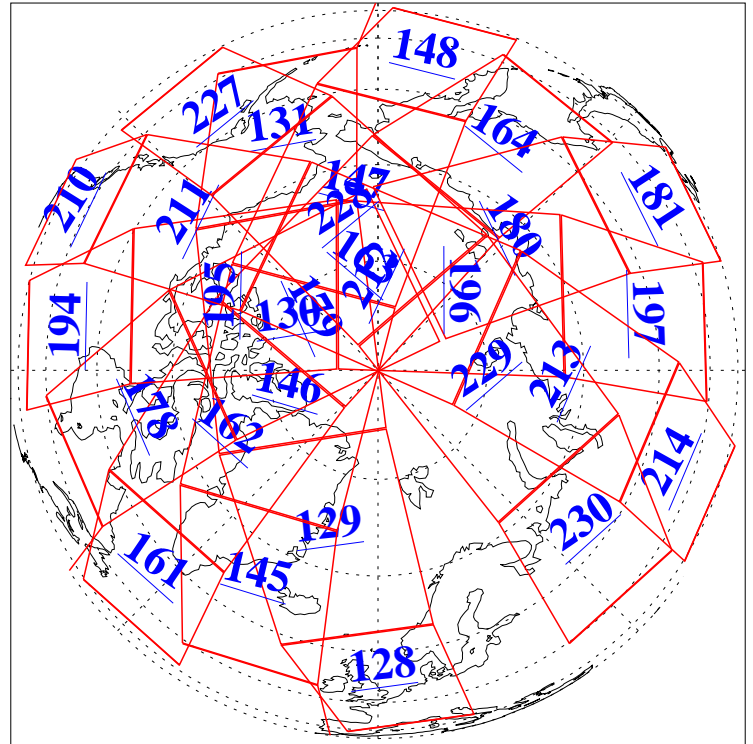

L1B Availability  
AMSU Granules: 240  
HSB Granules: 0  
AIRS Granules: 240

15 Mar 2014  
DoY 74  
Aqua Day 4333  
Granules: 1 to 120

Granules: 121 to 240

Legend: AMSU Available, HSB Available, AIRS Available

L1B Availability  
AMSU Granules: 240  
HSB Granules: 0  
AIRS Granules: 240

15 Mar 2014  
DoY 74  
Aqua Day 4333  
Ascending Granules

Descending Granules

Legend: AMSU Available, HSB Available, AIRS Available

L1B Availability  
 AMSU Granules: 240  
 HSB Granules: 0  
 AIRS Granules: 240

15 Mar 2014  
 DoY 74  
 Aqua Day 4333

Northern Hemisphere Granules

Southern Hemisphere Granules

Legend: AMSU Available, HSB Available, AIRS Available