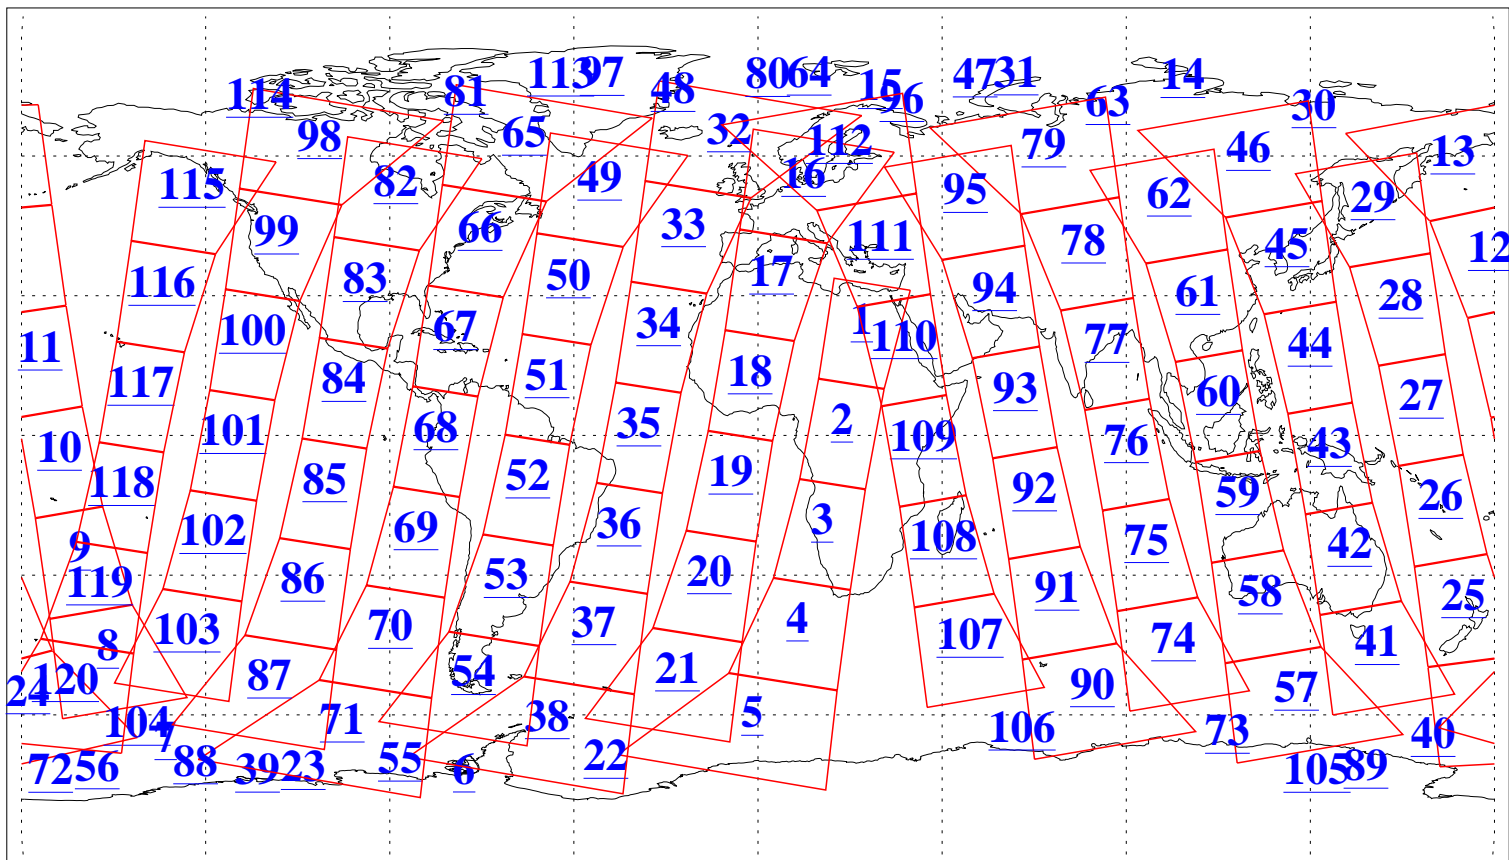

L1B Availability  
AMSU Granules: 240  
HSB Granules: 0  
AIRS Granules: 240

15 Mar 2014  
DoY 74  
Aqua Day 4333  
Granules: 1 to 120

Granules: 121 to 240

Legend: AMSU Available, HSB Available, AIRS Available

L1B Availability  
AMSU Granules: 240  
HSB Granules: 0  
AIRS Granules: 240

15 Mar 2014  
DoY 74  
Aqua Day 4333  
Ascending Granules

Descending Granules

Legend: AMSU Available, HSB Available, AIRS Available

L1B Availability  
 AMSU Granules: 240  
 HSB Granules: 0  
 AIRS Granules: 240

15 Mar 2014  
 DoY 74  
 Aqua Day 4333

Northern Hemisphere Granules

Southern Hemisphere Granules

Legend: AMSU Available, HSB Available, AIRS Available