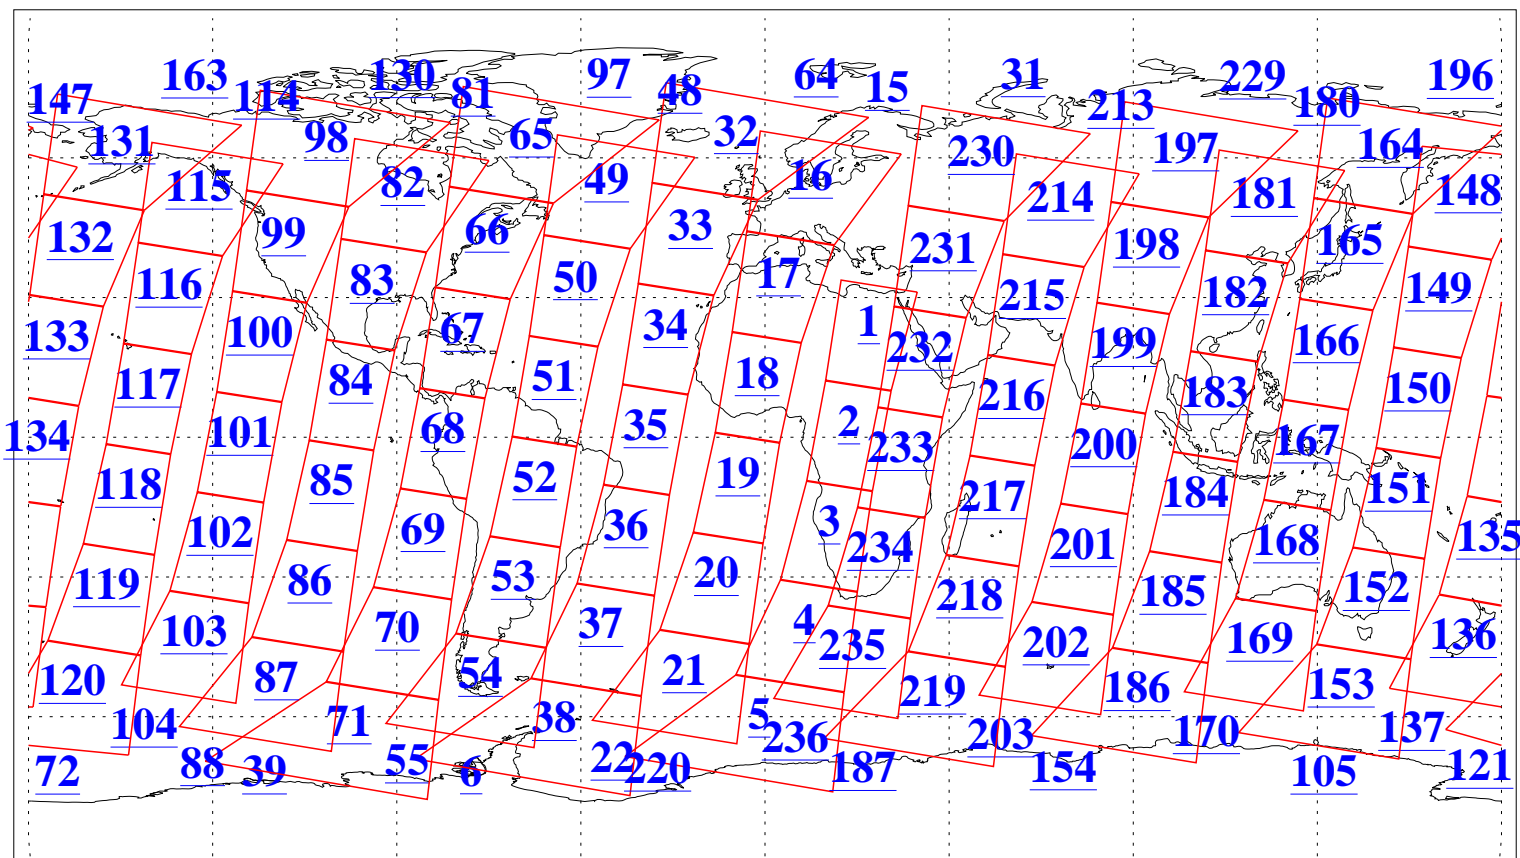

L1B Availability  
AMSU Granules: 240  
HSB Granules: 0  
AIRS Granules: 240

15 Mar 2014  
DoY 74  
Aqua Day 4333  
Granules: 1 to 120

Granules: 121 to 240

Legend: AMSU Available, HSB Available, AIRS Available

L1B Availability  
AMSU Granules: 240  
HSB Granules: 0  
AIRS Granules: 240

15 Mar 2014  
DoY 74  
Aqua Day 4333  
Ascending Granules

Descending Granules

Legend: AMSU Available, HSB Available, AIRS Available

L1B Availability  
 AMSU Granules: 240  
 HSB Granules: 0  
 AIRS Granules: 240

15 Mar 2014  
 DoY 74  
 Aqua Day 4333

Northern Hemisphere Granules

Southern Hemisphere Granules

Legend: AMSU Available, HSB Available, AIRS Available