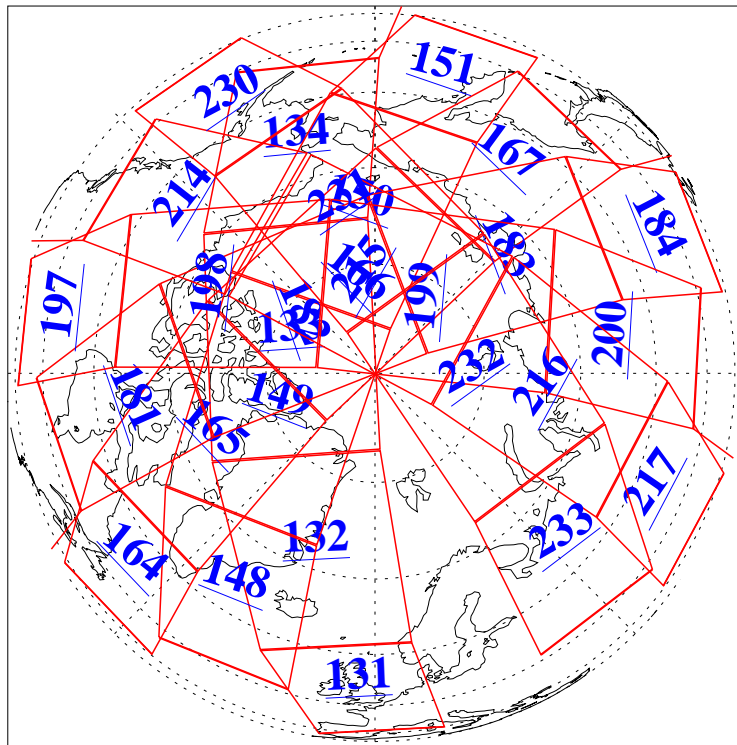

L1B Availability  
AMSU Granules: 240  
HSB Granules: 0  
AIRS Granules: 240

30 Dec 2013  
DoY 364  
Aqua Day 4258

Ascending Granules

Descending Granules

Legend: AMSU Available, HSB Available, AIRS Available

L1B Availability  
 AMSU Granules: 240  
 HSB Granules: 0  
 AIRS Granules: 240

30 Dec 2013  
 DoY 364  
 Aqua Day 4258

Northern Hemisphere Granules

Southern Hemisphere Granules

Legend: AMSU Available, HSB Available, AIRS Available