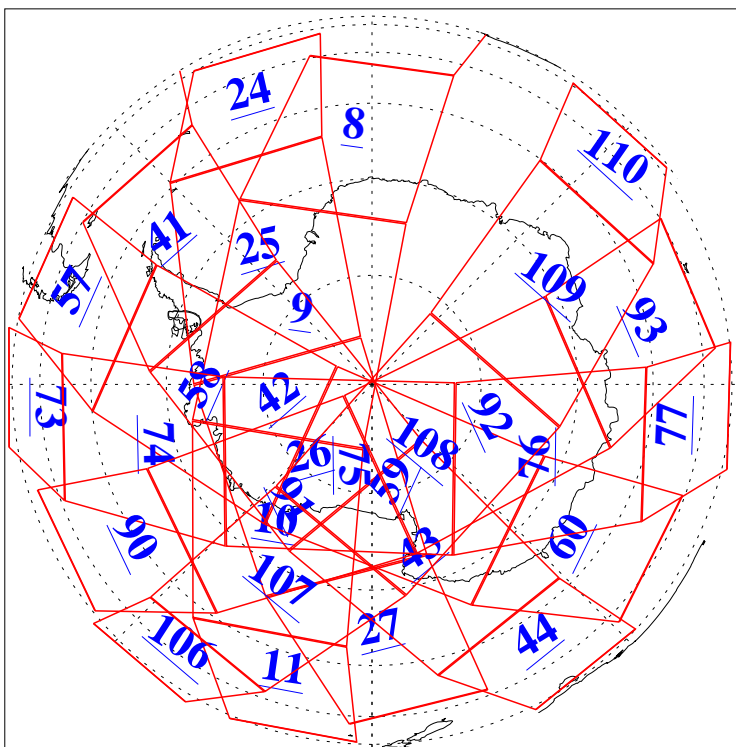

L1B Availability  
AMSU Granules: 240  
HSB Granules: 0  
AIRS Granules: 240

30 Dec 2013  
DoY 364  
Aqua Day 4258  
Granules: 1 to 120

Granules: 121 to 240

Legend: AMSU Available, HSB Available, AIRS Available

L1B Availability  
AMSU Granules: 240  
HSB Granules: 0  
AIRS Granules: 240

30 Dec 2013  
DoY 364  
Aqua Day 4258

Ascending Granules

Descending Granules

Legend: AMSU Available, HSB Available, AIRS Available

L1B Availability  
 AMSU Granules: 240  
 HSB Granules: 0  
 AIRS Granules: 240

30 Dec 2013  
 DoY 364  
 Aqua Day 4258

Northern Hemisphere Granules

Southern Hemisphere Granules

Legend: AMSU Available, HSB Available, AIRS Available