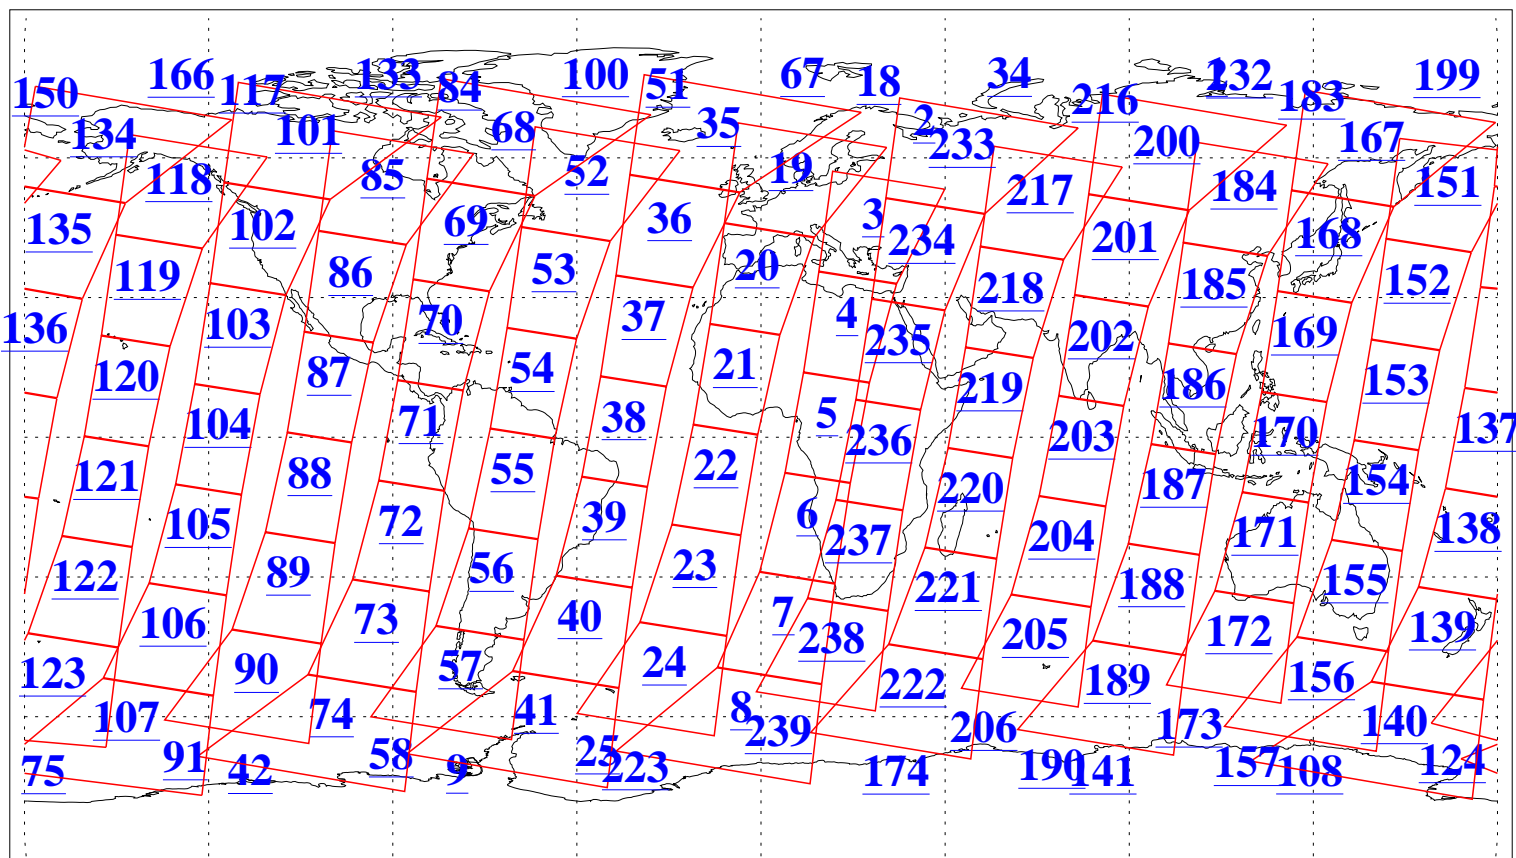

L1B Availability  
AMSU Granules: 240  
HSB Granules: 0  
AIRS Granules: 240

30 Dec 2013  
DoY 364  
Aqua Day 4258  
Granules: 1 to 120

Granules: 121 to 240

Legend: AMSU Available, HSB Available, AIRS Available

L1B Availability  
AMSU Granules: 240  
HSB Granules: 0  
AIRS Granules: 240

30 Dec 2013  
DoY 364  
Aqua Day 4258

Ascending Granules

Descending Granules

Legend: AMSU Available, HSB Available, AIRS Available

L1B Availability  
 AMSU Granules: 240  
 HSB Granules: 0  
 AIRS Granules: 240

30 Dec 2013  
 DoY 364  
 Aqua Day 4258

Northern Hemisphere Granules

Southern Hemisphere Granules

Legend: AMSU Available, HSB Available, AIRS Available