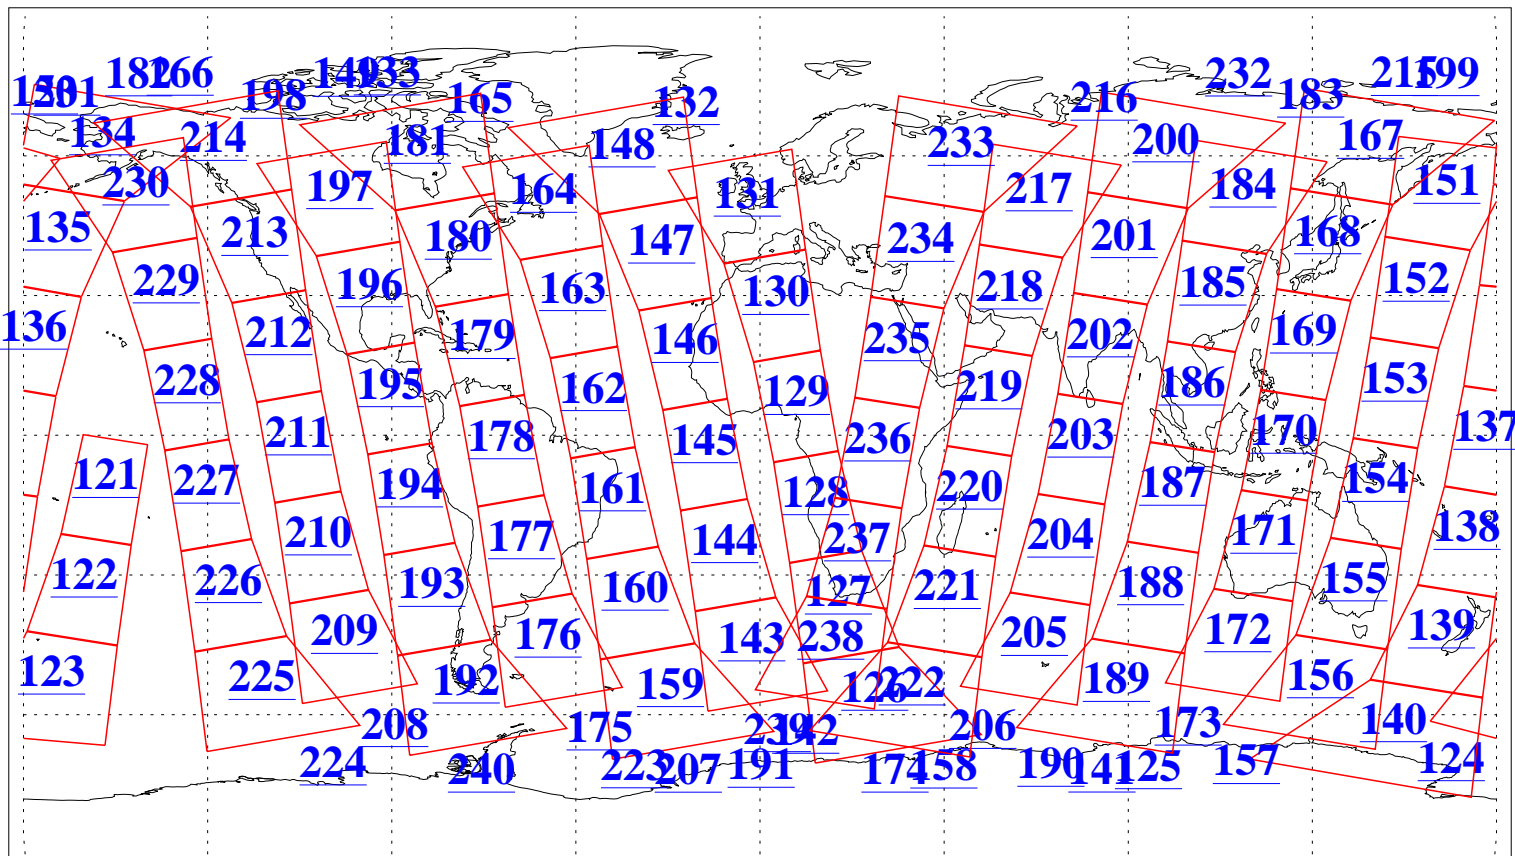

L1B Availability  
AMSU Granules: 240  
HSB Granules: 0  
AIRS Granules: 240

30 Dec 2013  
DoY 364  
Aqua Day 4258  
Granules: 1 to 120

Granules: 121 to 240

Legend: AMSU Available, HSB Available, AIRS Available

L1B Availability  
AMSU Granules: 240  
HSB Granules: 0  
AIRS Granules: 240

30 Dec 2013  
DoY 364  
Aqua Day 4258

Ascending Granules

Descending Granules

Legend: AMSU Available, HSB Available, AIRS Available

L1B Availability  
 AMSU Granules: 240  
 HSB Granules: 0  
 AIRS Granules: 240

30 Dec 2013  
 DoY 364  
 Aqua Day 4258

Northern Hemisphere Granules

Southern Hemisphere Granules

Legend: AMSU Available, HSB Available, AIRS Available