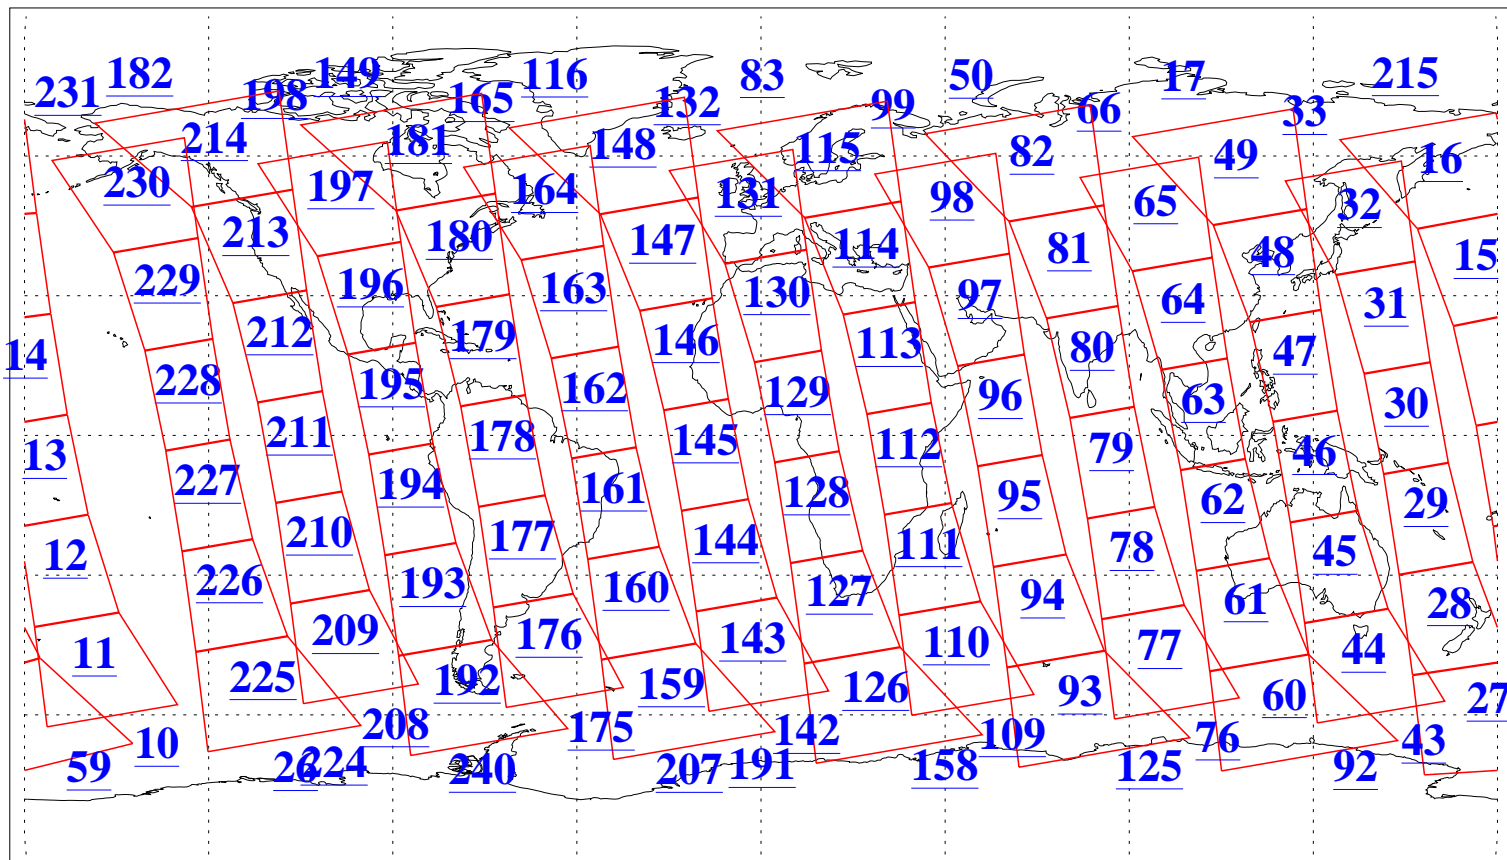

L1B Availability  
AMSU Granules: 240  
HSB Granules: 0  
AIRS Granules: 240

30 Dec 2013  
DoY 364  
Aqua Day 4258  
Granules: 1 to 120

Granules: 121 to 240

Legend: AMSU Available, HSB Available, AIRS Available

L1B Availability  
AMSU Granules: 240  
HSB Granules: 0  
AIRS Granules: 240

30 Dec 2013  
DoY 364  
Aqua Day 4258

Ascending Granules

Descending Granules

Legend: AMSU Available, HSB Available, AIRS Available

L1B Availability  
 AMSU Granules: 240  
 HSB Granules: 0  
 AIRS Granules: 240

30 Dec 2013  
 DoY 364  
 Aqua Day 4258

Northern Hemisphere Granules

Southern Hemisphere Granules

Legend: AMSU Available, HSB Available, AIRS Available