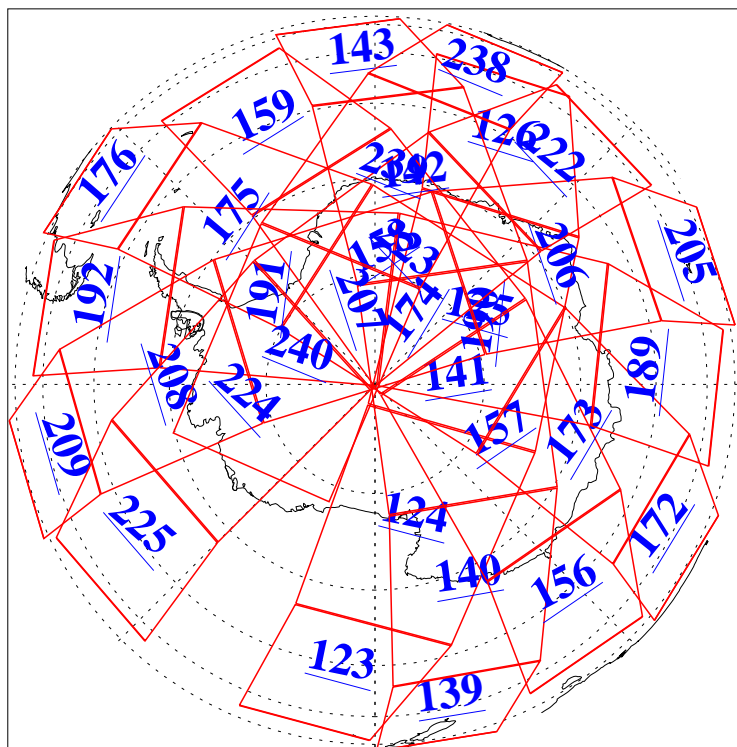

L1B Availability  
AMSU Granules: 240  
HSB Granules: 0  
AIRS Granules: 240

30 Dec 2013  
DoY 364  
Aqua Day 4258  
Granules: 1 to 120

Granules: 121 to 240

Legend: AMSU Available, HSB Available, AIRS Available

L1B Availability  
AMSU Granules: 240  
HSB Granules: 0  
AIRS Granules: 240

30 Dec 2013  
DoY 364  
Aqua Day 4258

Ascending Granules

Descending Granules

Legend: AMSU Available, HSB Available, AIRS Available

L1B Availability  
 AMSU Granules: 240  
 HSB Granules: 0  
 AIRS Granules: 240

30 Dec 2013  
 DoY 364  
 Aqua Day 4258

Northern Hemisphere Granules

Southern Hemisphere Granules

Legend: AMSU Available, HSB Available, AIRS Available