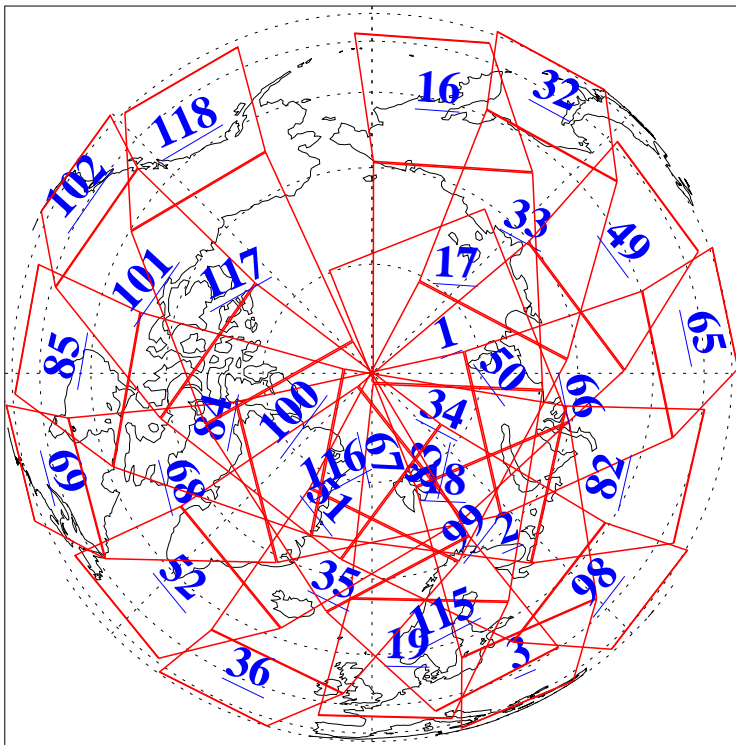

L1B Availability  
AMSU Granules: 240  
HSB Granules: 0  
AIRS Granules: 240

30 Dec 2013  
DoY 364  
Aqua Day 4258  
Granules: 1 to 120

Granules: 121 to 240

Legend: AMSU Available, HSB Available, AIRS Available

L1B Availability  
AMSU Granules: 240  
HSB Granules: 0  
AIRS Granules: 240

30 Dec 2013  
DoY 364  
Aqua Day 4258

Ascending Granules

Descending Granules

Legend: AMSU Available, HSB Available, AIRS Available

L1B Availability  
 AMSU Granules: 240  
 HSB Granules: 0  
 AIRS Granules: 240

30 Dec 2013  
 DoY 364  
 Aqua Day 4258

Northern Hemisphere Granules

Southern Hemisphere Granules

Legend: AMSU Available, HSB Available, AIRS Available