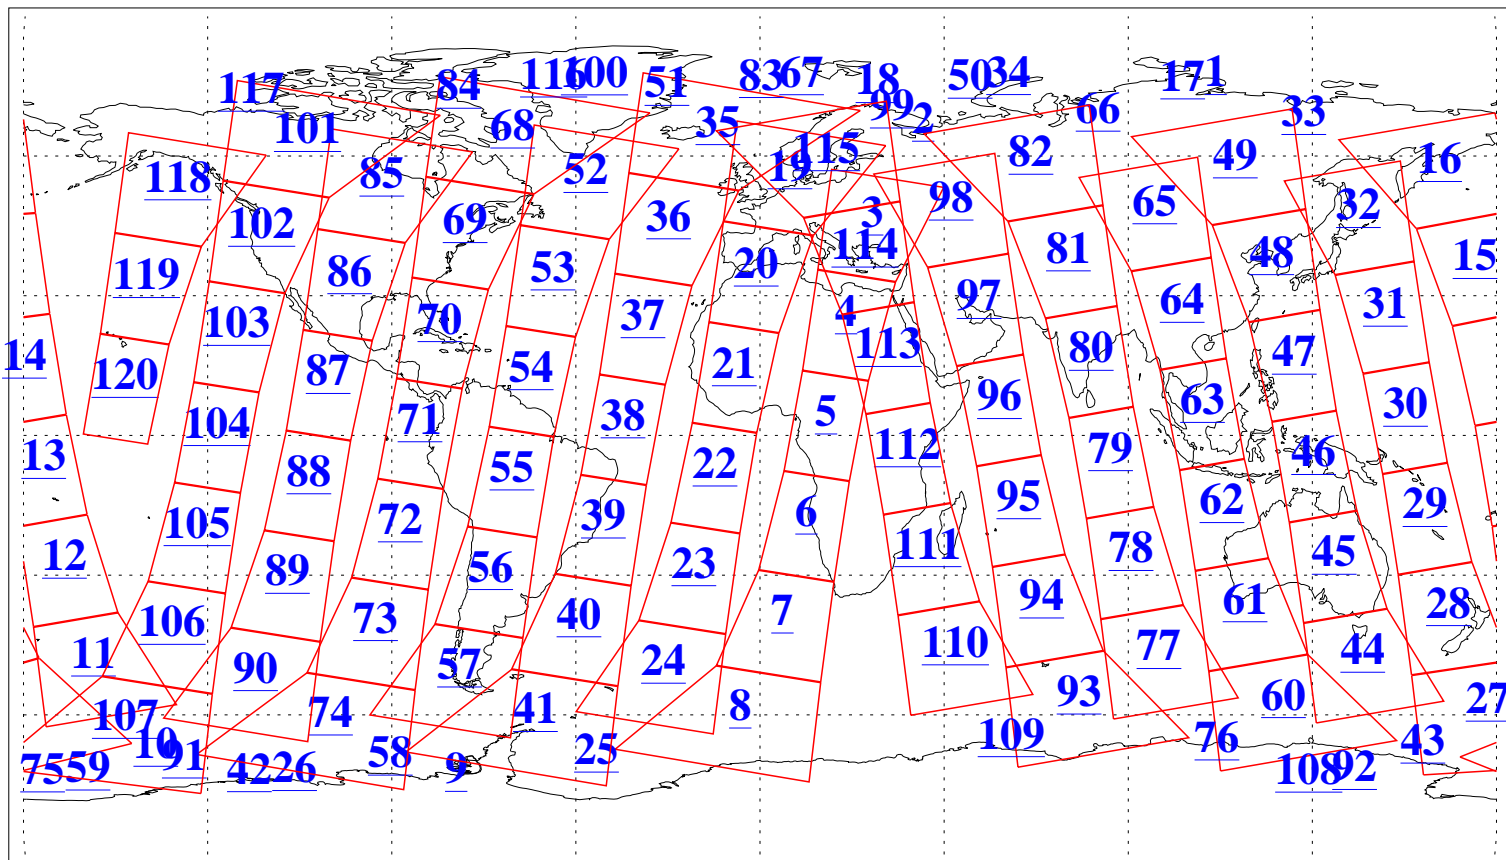

L1B Availability  
AMSU Granules: 240  
HSB Granules: 0  
AIRS Granules: 240

30 Dec 2013  
DoY 364  
Aqua Day 4258  
Granules: 1 to 120

Granules: 121 to 240

Legend: AMSU Available, HSB Available, AIRS Available

L1B Availability  
AMSU Granules: 240  
HSB Granules: 0  
AIRS Granules: 240

30 Dec 2013  
DoY 364  
Aqua Day 4258

Ascending Granules

Descending Granules

Legend: AMSU Available, HSB Available, AIRS Available

L1B Availability  
 AMSU Granules: 240  
 HSB Granules: 0  
 AIRS Granules: 240

30 Dec 2013  
 DoY 364  
 Aqua Day 4258

Northern Hemisphere Granules

Southern Hemisphere Granules

Legend: AMSU Available, HSB Available, AIRS Available