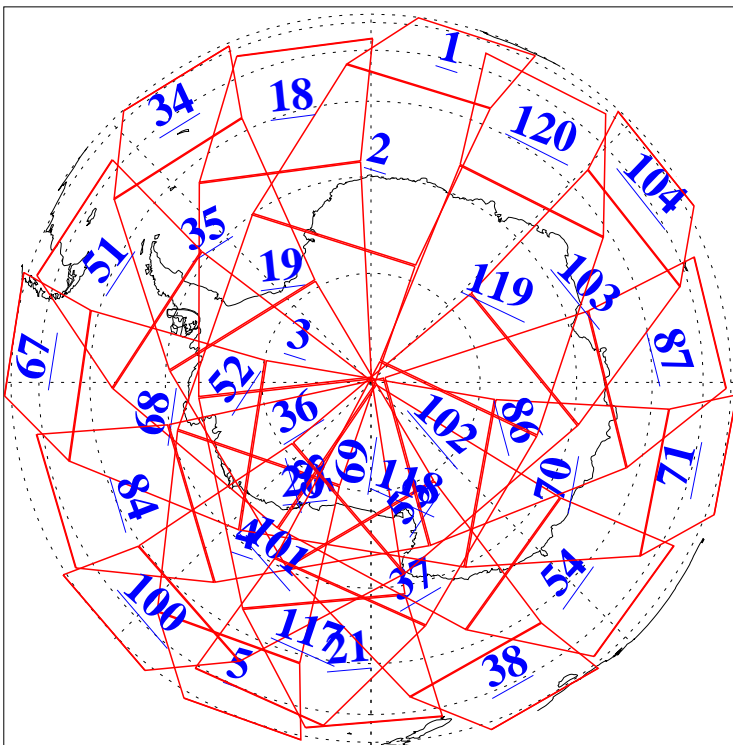

L1B Availability
AMSU Granules: 240
HSB Granules: 0
AIRS Granules: 240

20 Dec 2013
DoY 354
Aqua Day 4248
Granules: 1 to 120

Granules: 121 to 240

Legend: AMSU Available, HSB Available, AIRS Available

L1B Availability
AMSU Granules: 240
HSB Granules: 0
AIRS Granules: 240

20 Dec 2013
DoY 354
Aqua Day 4248

Ascending Granules

Descending Granules

Legend: AMSU Available, HSB Available, AIRS Available

L1B Availability
 AMSU Granules: 240
 HSB Granules: 0
 AIRS Granules: 240

20 Dec 2013
 DoY 354
 Aqua Day 4248

Northern Hemisphere Granules

Southern Hemisphere Granules

Legend: AMSU Available, HSB Available, AIRS Available