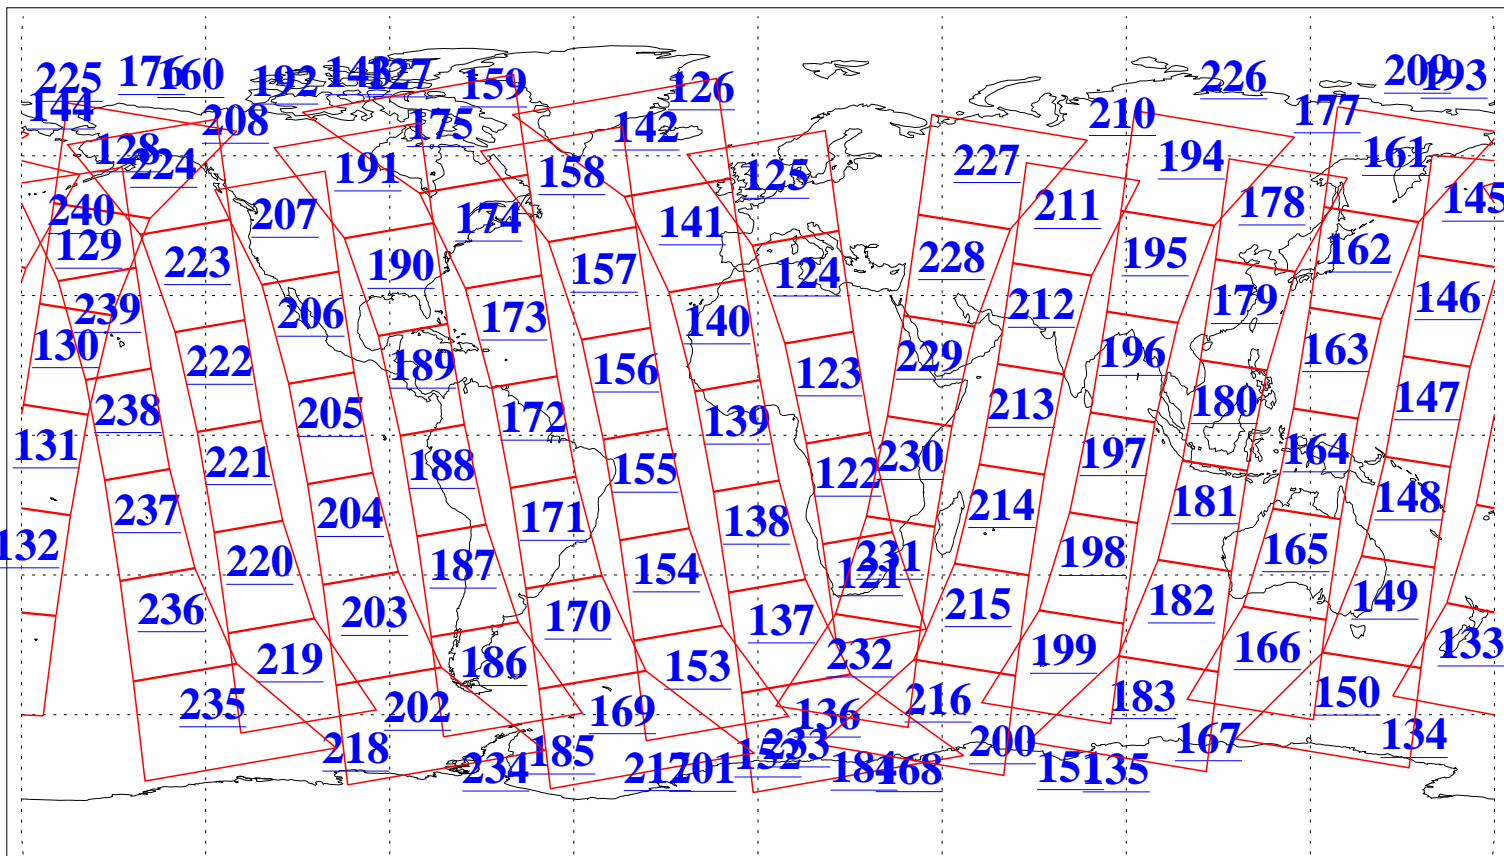

L1B Availability
AMSU Granules: 240
HSB Granules: 0
AIRS Granules: 240

20 Dec 2013
DoY 354
Aqua Day 4248
Granules: 1 to 120

Granules: 121 to 240

Legend: AMSU Available, HSB Available, AIRS Available

L1B Availability
AMSU Granules: 240
HSB Granules: 0
AIRS Granules: 240

20 Dec 2013
DoY 354
Aqua Day 4248

Ascending Granules

Descending Granules

Legend: AMSU Available, HSB Available, AIRS Available

L1B Availability
 AMSU Granules: 240
 HSB Granules: 0
 AIRS Granules: 240

20 Dec 2013
 DoY 354
 Aqua Day 4248

Northern Hemisphere Granules

Southern Hemisphere Granules

Legend: AMSU Available, HSB Available, AIRS Available