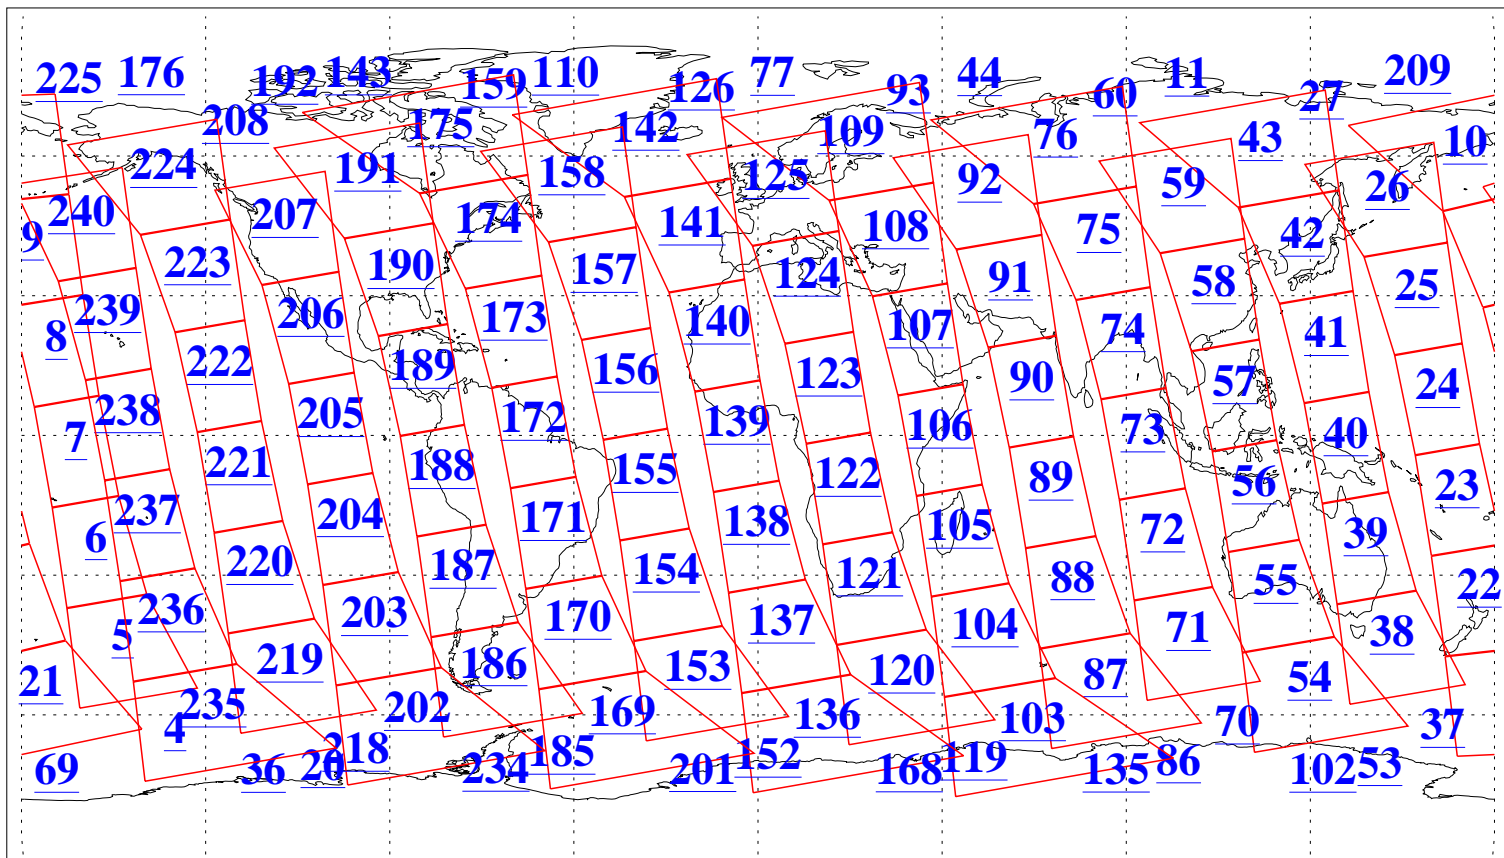

L1B Availability
AMSU Granules: 240
HSB Granules: 0
AIRS Granules: 240

20 Dec 2013
DoY 354
Aqua Day 4248
Granules: 1 to 120

Granules: 121 to 240

Legend: AMSU Available, HSB Available, AIRS Available

L1B Availability
AMSU Granules: 240
HSB Granules: 0
AIRS Granules: 240

20 Dec 2013
DoY 354
Aqua Day 4248

Ascending Granules

Descending Granules

Legend: AMSU Available, HSB Available, AIRS Available

L1B Availability
 AMSU Granules: 240
 HSB Granules: 0
 AIRS Granules: 240

20 Dec 2013
 DoY 354
 Aqua Day 4248

Northern Hemisphere Granules

Southern Hemisphere Granules

Legend: AMSU Available, HSB Available, AIRS Available