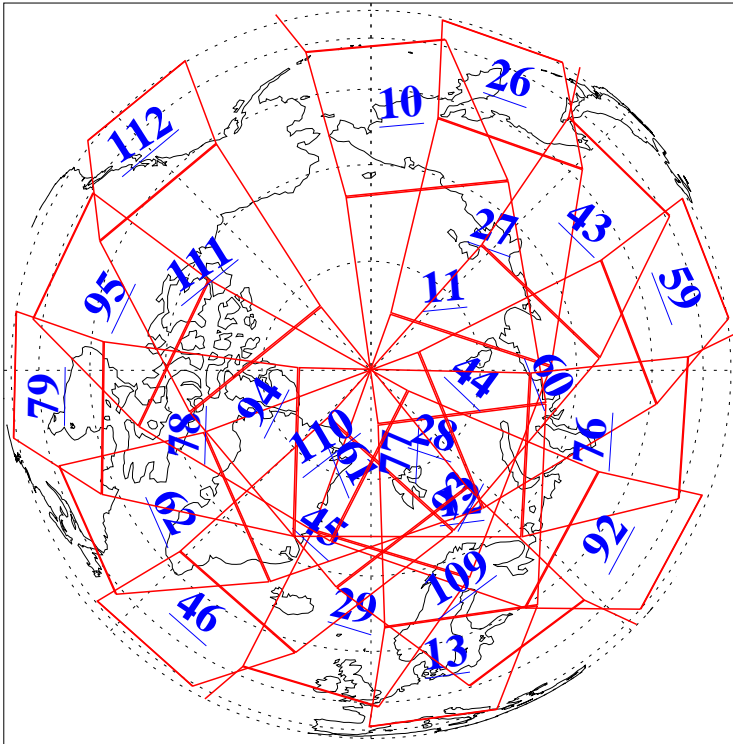

L1B Availability
AMSU Granules: 240
HSB Granules: 0
AIRS Granules: 240

20 Dec 2013
DoY 354
Aqua Day 4248
Granules: 1 to 120

Granules: 121 to 240

Legend: AMSU Available, HSB Available, AIRS Available

L1B Availability
AMSU Granules: 240
HSB Granules: 0
AIRS Granules: 240

20 Dec 2013
DoY 354
Aqua Day 4248

Ascending Granules

Descending Granules

Legend: AMSU Available, HSB Available, AIRS Available

L1B Availability
 AMSU Granules: 240
 HSB Granules: 0
 AIRS Granules: 240

20 Dec 2013
 DoY 354
 Aqua Day 4248

Northern Hemisphere Granules

Southern Hemisphere Granules

Legend: AMSU Available, HSB Available, AIRS Available