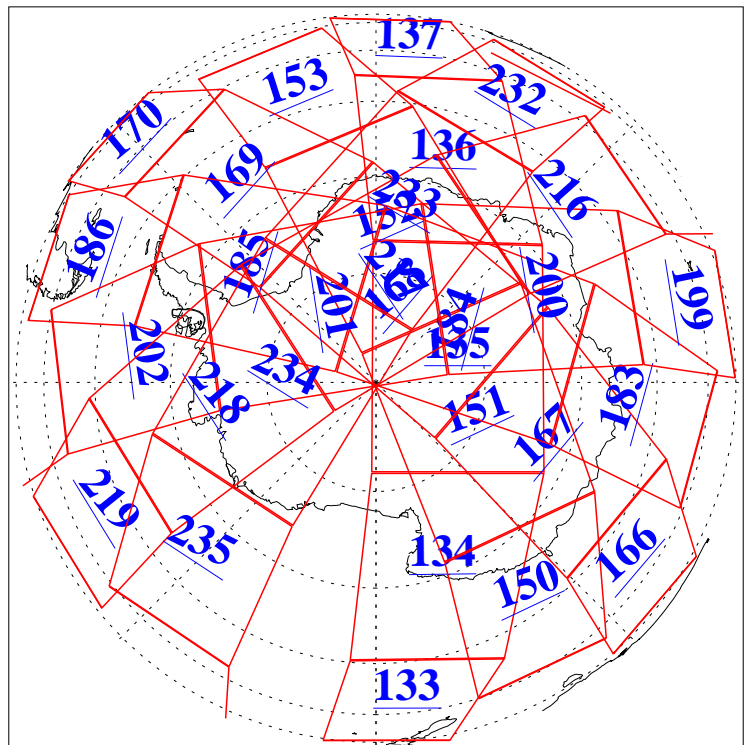

20 Dec 2013
DoY 354
Aqua Day 4248

Ascending Granules

Descending Granules

Legend: AMSU Available, HSB Available, AIRS Available

L1B Availability
 AMSU Granules: 240
 HSB Granules: 0
 AIRS Granules: 240

20 Dec 2013
 DoY 354
 Aqua Day 4248

Northern Hemisphere Granules

Southern Hemisphere Granules

Legend: AMSU Available, HSB Available, AIRS Available