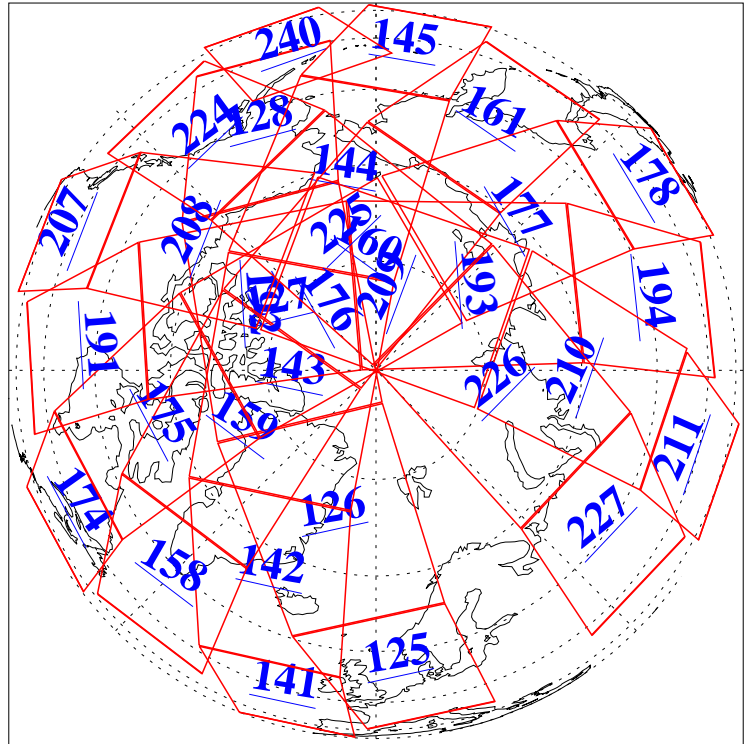

20 Dec 2013
DoY 354
Aqua Day 4248

Ascending Granules

Descending Granules

Legend: AMSU Available, HSB Available, AIRS Available

L1B Availability
 AMSU Granules: 240
 HSB Granules: 0
 AIRS Granules: 240

20 Dec 2013
 DoY 354
 Aqua Day 4248

Northern Hemisphere Granules

Southern Hemisphere Granules

Legend: AMSU Available, HSB Available, AIRS Available