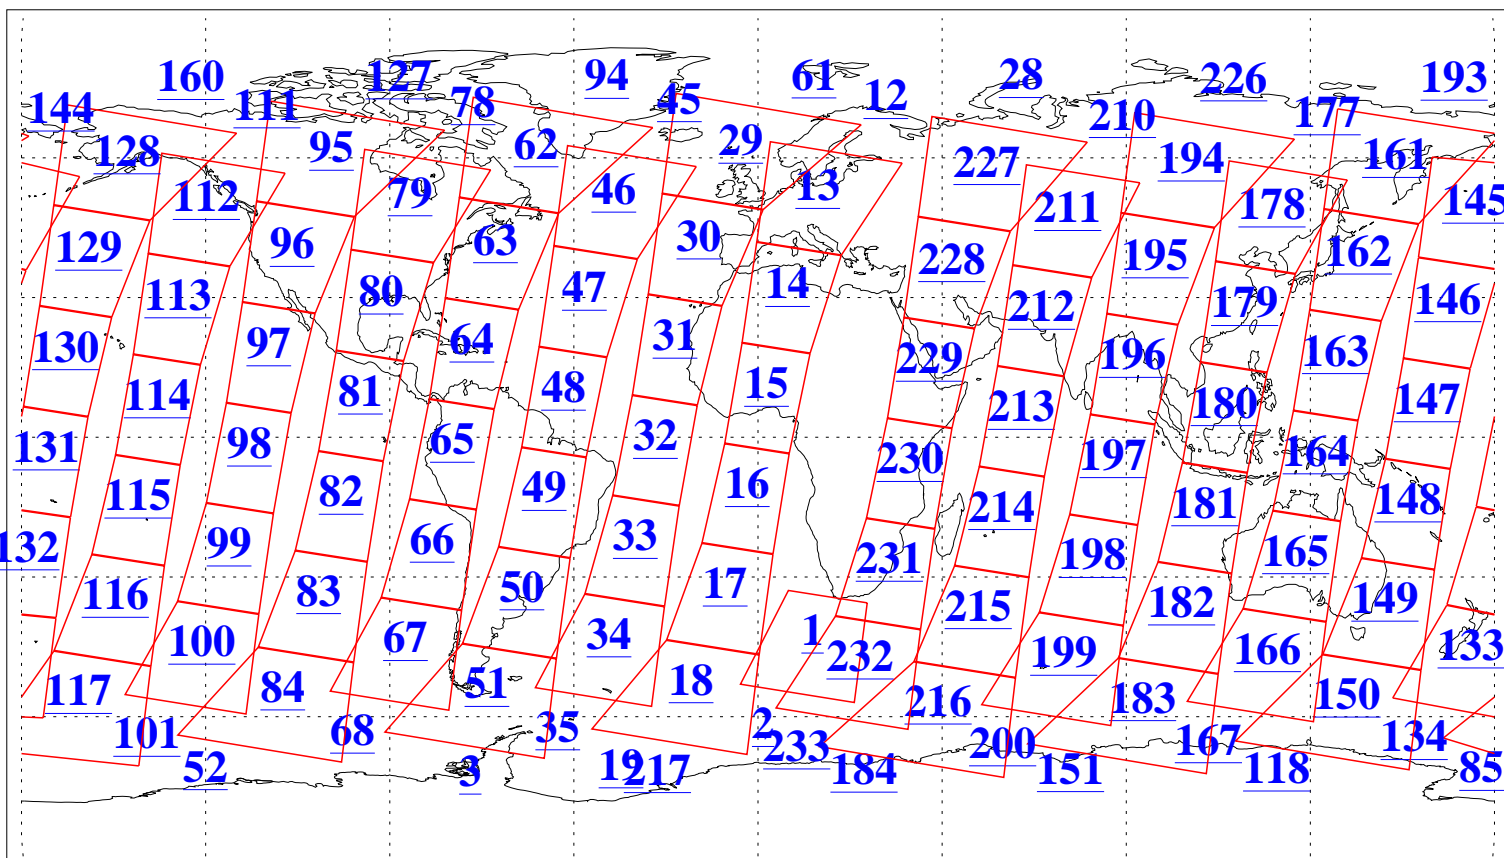

L1B Availability
AMSU Granules: 240
HSB Granules: 0
AIRS Granules: 240

20 Dec 2013
DoY 354
Aqua Day 4248
Granules: 1 to 120

Granules: 121 to 240

Legend: AMSU Available, HSB Available, AIRS Available

L1B Availability
AMSU Granules: 240
HSB Granules: 0
AIRS Granules: 240

20 Dec 2013
DoY 354
Aqua Day 4248

Ascending Granules

Descending Granules

Legend: AMSU Available, HSB Available, AIRS Available

L1B Availability
 AMSU Granules: 240
 HSB Granules: 0
 AIRS Granules: 240

20 Dec 2013
 DoY 354
 Aqua Day 4248

Northern Hemisphere Granules

Southern Hemisphere Granules

Legend: AMSU Available, HSB Available, AIRS Available