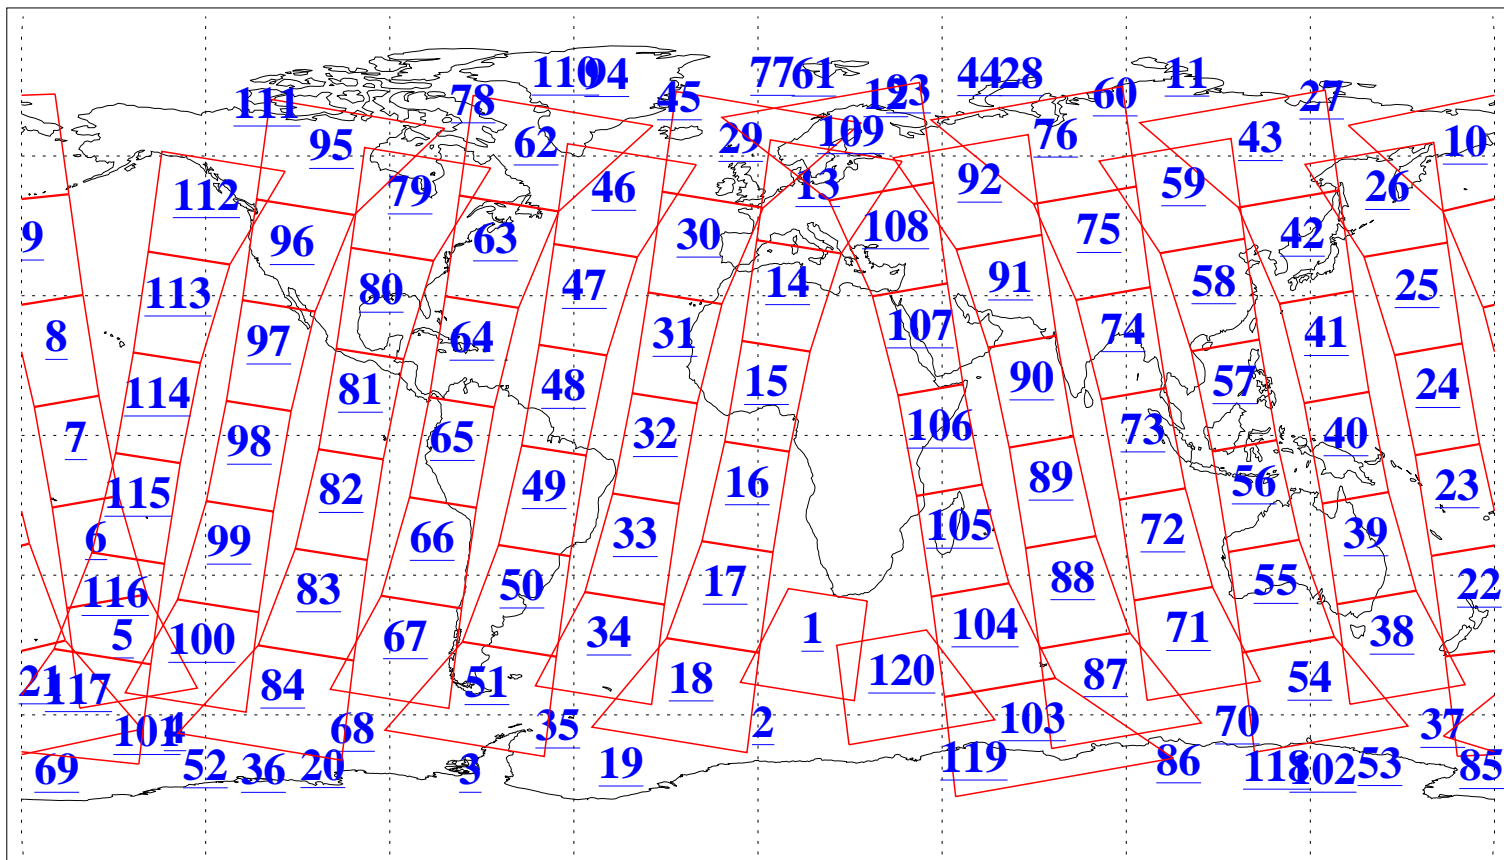

L1B Availability
AMSU Granules: 240
HSB Granules: 0
AIRS Granules: 240

20 Dec 2013
DoY 354
Aqua Day 4248
Granules: 1 to 120

Granules: 121 to 240

Legend: AMSU Available, HSB Available, AIRS Available

L1B Availability
AMSU Granules: 240
HSB Granules: 0
AIRS Granules: 240

20 Dec 2013
DoY 354
Aqua Day 4248

Ascending Granules

Descending Granules

Legend: AMSU Available, HSB Available, AIRS Available

L1B Availability
 AMSU Granules: 240
 HSB Granules: 0
 AIRS Granules: 240

20 Dec 2013
 DoY 354
 Aqua Day 4248

Northern Hemisphere Granules

Southern Hemisphere Granules

Legend: AMSU Available, HSB Available, AIRS Available