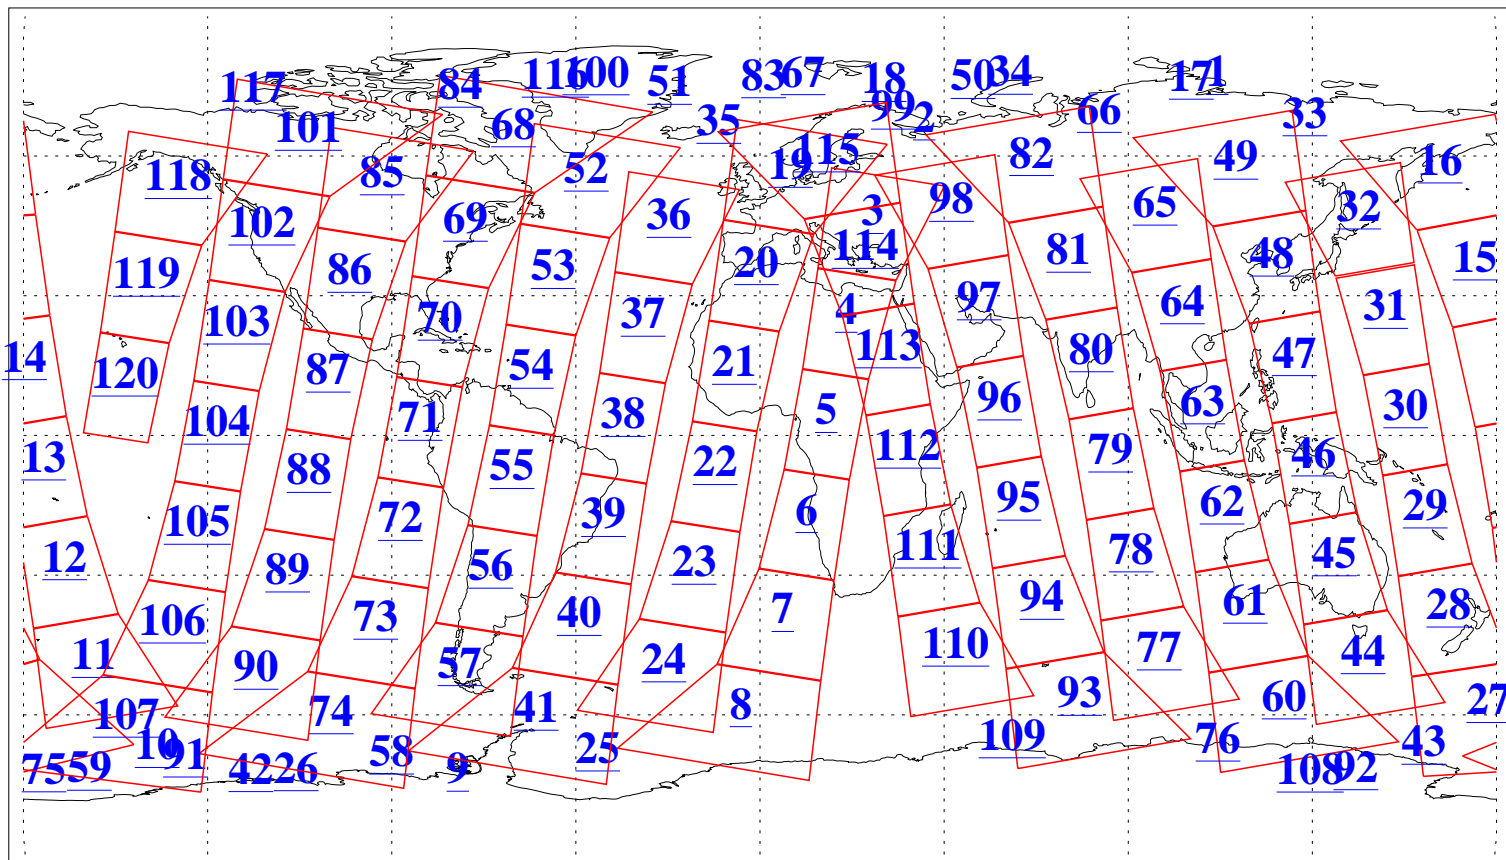

L1B Availability
AMSU Granules: 240
HSB Granules: 0
AIRS Granules: 240

14 Dec 2013
DoY 348
Aqua Day 4242
Granules: 1 to 120

Granules: 121 to 240

Legend: AMSU Available, HSB Available, AIRS Available

L1B Availability
AMSU Granules: 240
HSB Granules: 0
AIRS Granules: 240

14 Dec 2013
DoY 348
Aqua Day 4242

Ascending Granules

Descending Granules

Legend: AMSU Available, HSB Available, AIRS Available

L1B Availability
 AMSU Granules: 240
 HSB Granules: 0
 AIRS Granules: 240

14 Dec 2013
 DoY 348
 Aqua Day 4242

Northern Hemisphere Granules

Southern Hemisphere Granules

Legend: AMSU Available, HSB Available, AIRS Available