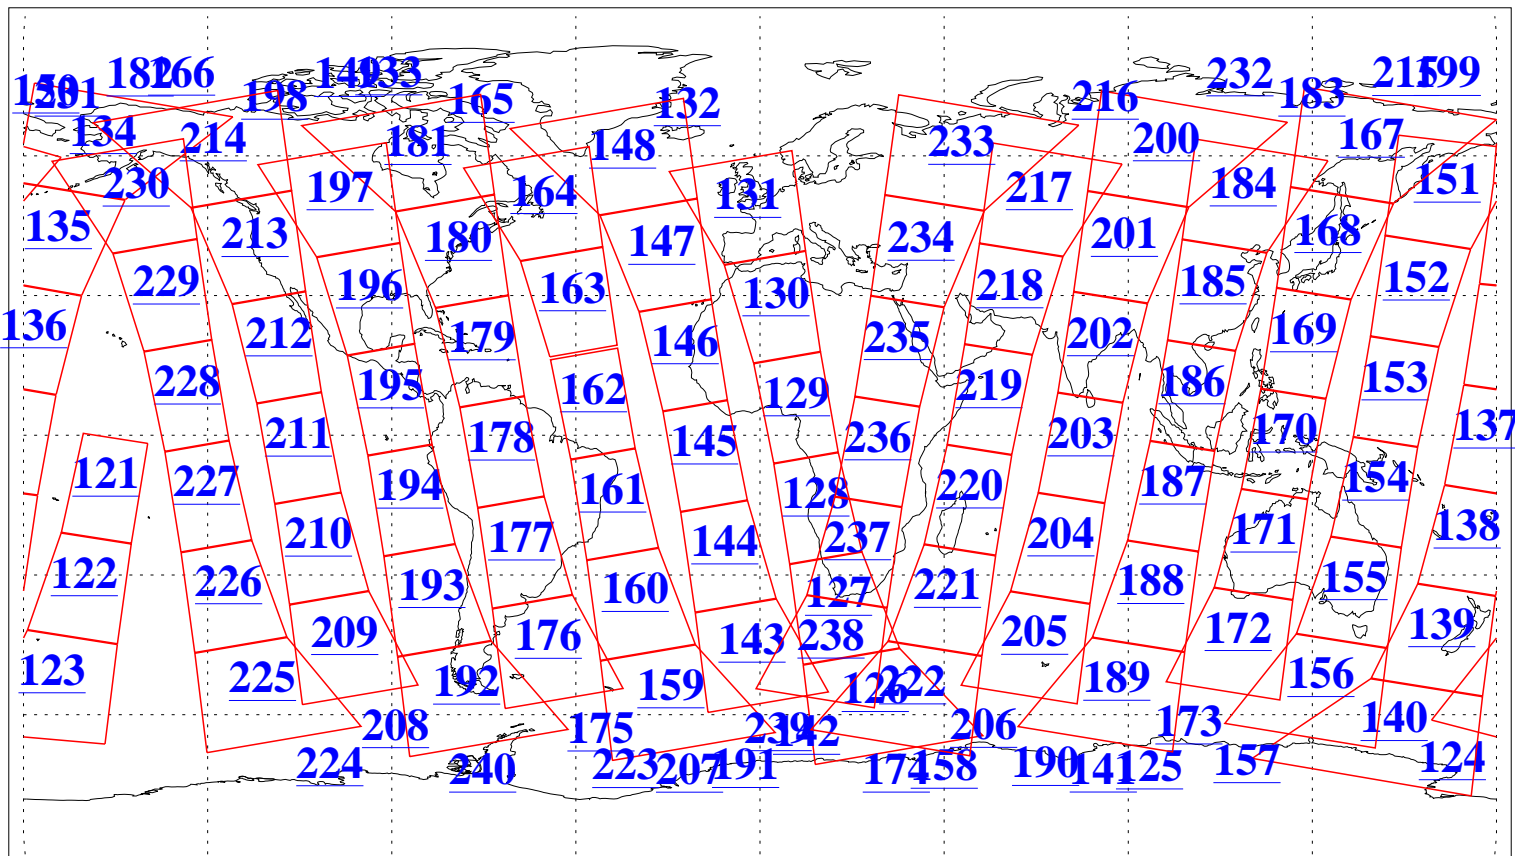

L1B Availability
AMSU Granules: 240
HSB Granules: 0
AIRS Granules: 240

14 Dec 2013
DoY 348
Aqua Day 4242
Granules: 1 to 120

Granules: 121 to 240

Legend: AMSU Available, HSB Available, AIRS Available

L1B Availability
AMSU Granules: 240
HSB Granules: 0
AIRS Granules: 240

14 Dec 2013
DoY 348
Aqua Day 4242

Ascending Granules

Descending Granules

Legend: AMSU Available, HSB Available, AIRS Available

L1B Availability
 AMSU Granules: 240
 HSB Granules: 0
 AIRS Granules: 240

14 Dec 2013
 DoY 348
 Aqua Day 4242

Northern Hemisphere Granules

Southern Hemisphere Granules

Legend: AMSU Available, HSB Available, AIRS Available