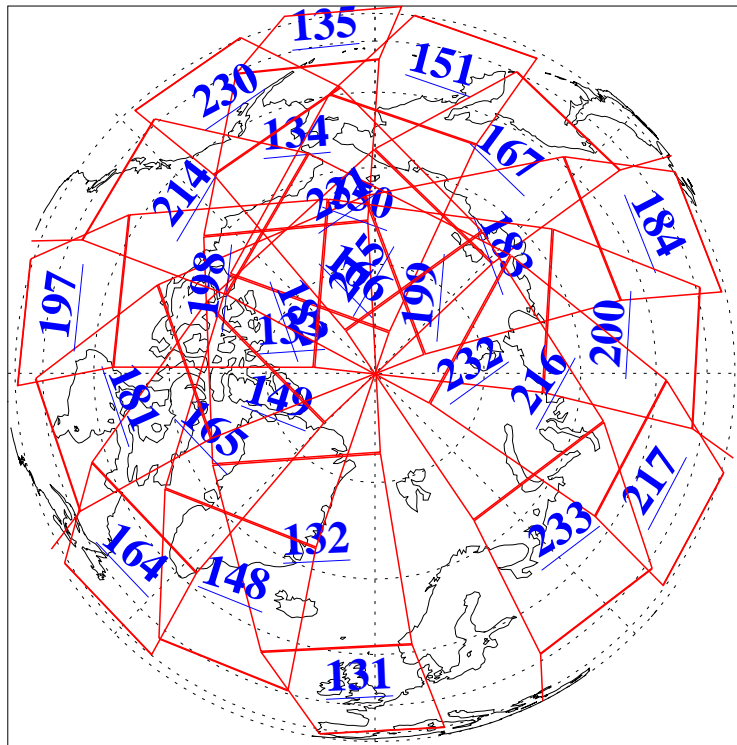

L1B Availability
AMSU Granules: 240
HSB Granules: 0
AIRS Granules: 240

14 Dec 2013
DoY 348
Aqua Day 4242
Granules: 1 to 120

Granules: 121 to 240

Legend: AMSU Available, HSB Available, AIRS Available

L1B Availability
AMSU Granules: 240
HSB Granules: 0
AIRS Granules: 240

14 Dec 2013
DoY 348
Aqua Day 4242

Ascending Granules

Descending Granules

Legend: AMSU Available, HSB Available, AIRS Available

L1B Availability
 AMSU Granules: 240
 HSB Granules: 0
 AIRS Granules: 240

14 Dec 2013
 DoY 348
 Aqua Day 4242

Northern Hemisphere Granules

Southern Hemisphere Granules

Legend: AMSU Available, HSB Available, AIRS Available