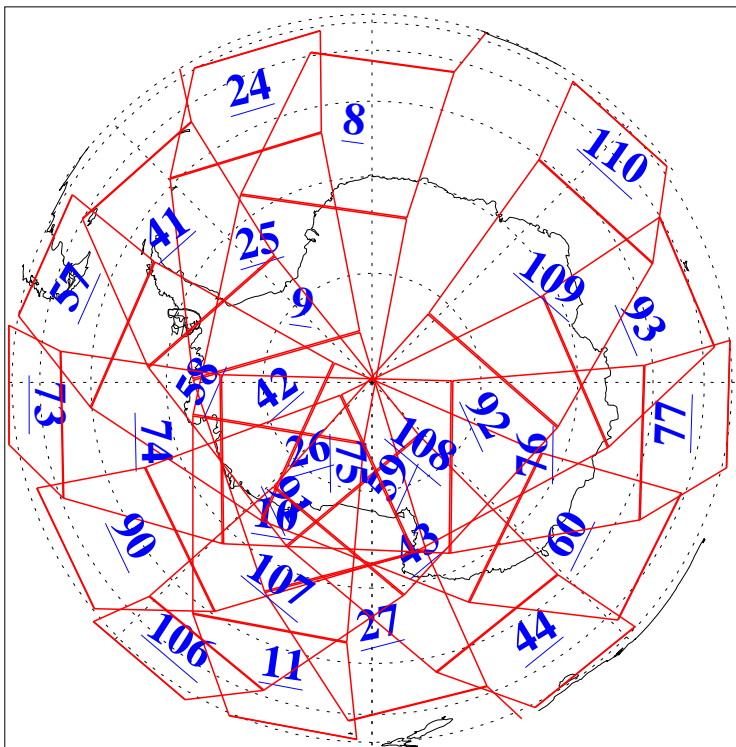

L1B Availability
AMSU Granules: 240
HSB Granules: 0
AIRS Granules: 240

14 Dec 2013
DoY 348
Aqua Day 4242
Granules: 1 to 120

Granules: 121 to 240

Legend: AMSU Available, HSB Available, AIRS Available

L1B Availability
AMSU Granules: 240
HSB Granules: 0
AIRS Granules: 240

14 Dec 2013
DoY 348
Aqua Day 4242

Ascending Granules

Descending Granules

Legend: AMSU Available, HSB Available, AIRS Available

L1B Availability
 AMSU Granules: 240
 HSB Granules: 0
 AIRS Granules: 240

14 Dec 2013
 DoY 348
 Aqua Day 4242

Northern Hemisphere Granules

Southern Hemisphere Granules

Legend: AMSU Available, HSB Available, AIRS Available