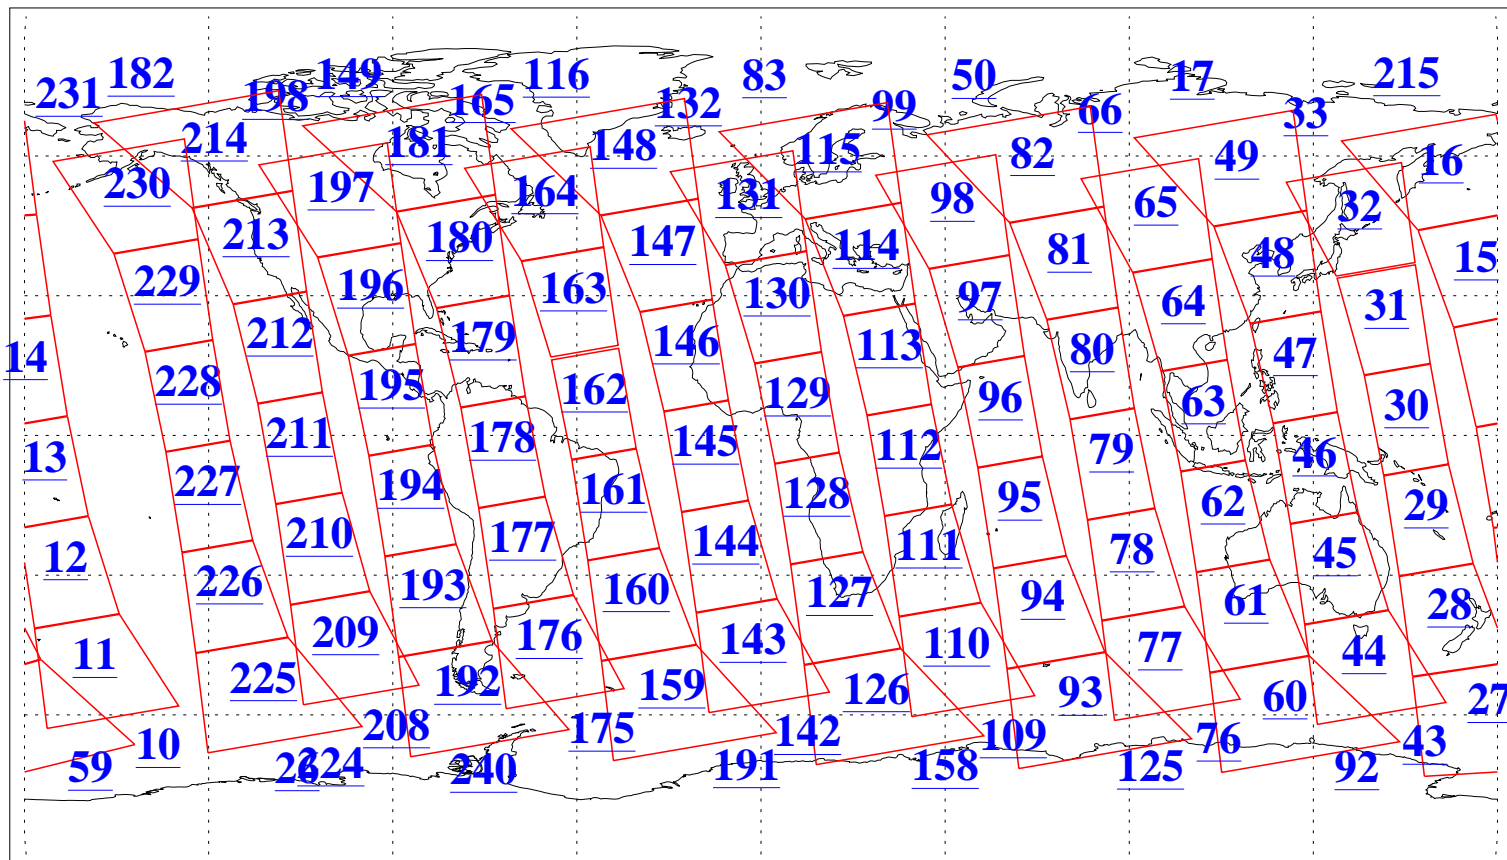

L1B Availability
AMSU Granules: 240
HSB Granules: 0
AIRS Granules: 240

14 Dec 2013
DoY 348
Aqua Day 4242
Granules: 1 to 120

Granules: 121 to 240

Legend: AMSU Available, HSB Available, AIRS Available

L1B Availability
AMSU Granules: 240
HSB Granules: 0
AIRS Granules: 240

14 Dec 2013
DoY 348
Aqua Day 4242

Ascending Granules

Descending Granules

Legend: AMSU Available, HSB Available, AIRS Available

L1B Availability
 AMSU Granules: 240
 HSB Granules: 0
 AIRS Granules: 240

14 Dec 2013
 DoY 348
 Aqua Day 4242

Northern Hemisphere Granules

Southern Hemisphere Granules

Legend: AMSU Available, HSB Available, AIRS Available