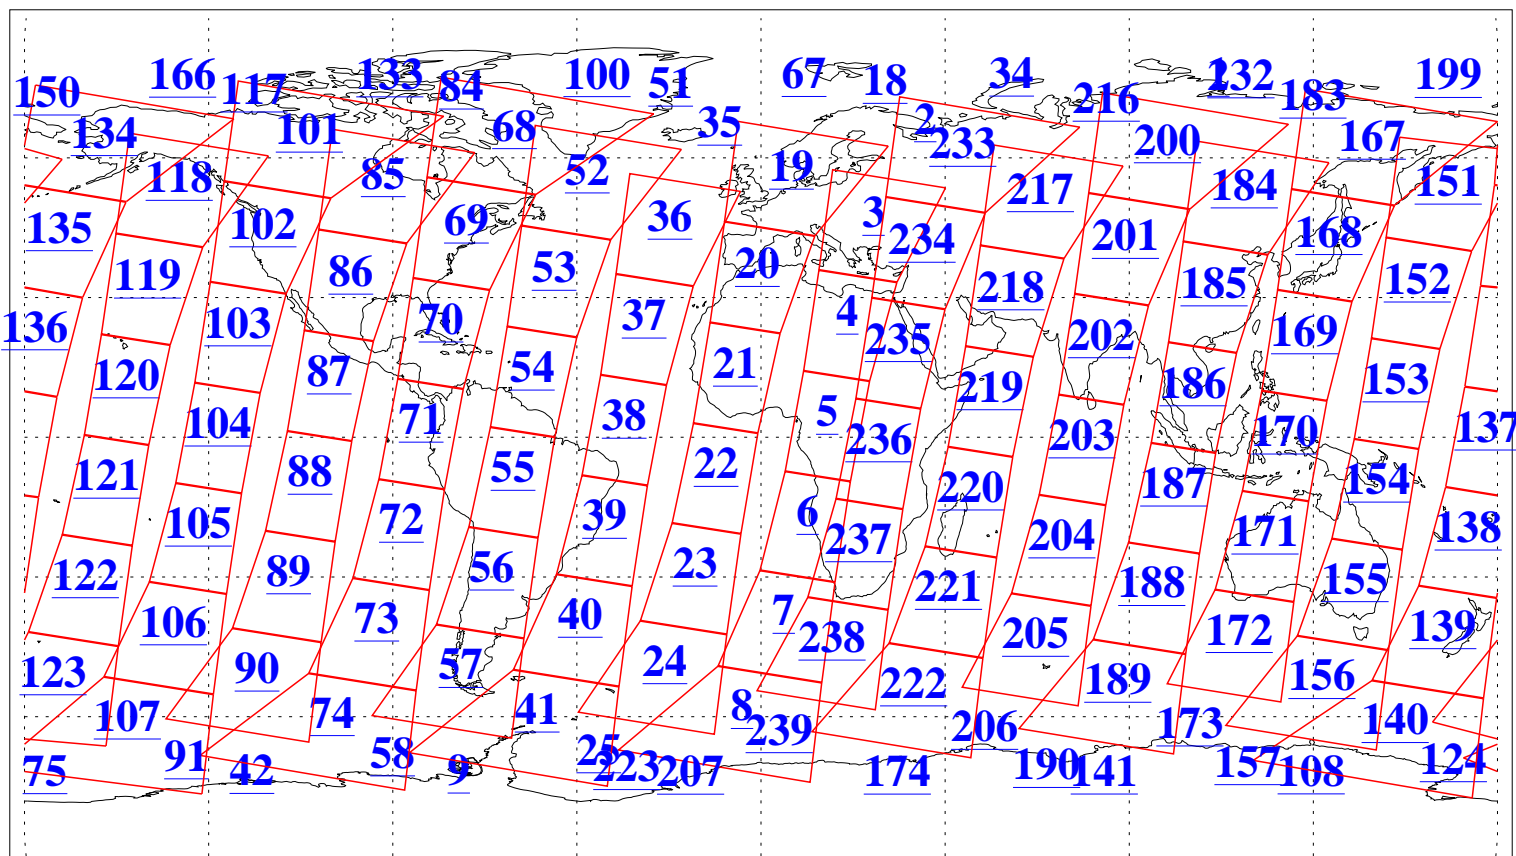

L1B Availability
AMSU Granules: 240
HSB Granules: 0
AIRS Granules: 240

14 Dec 2013
DoY 348
Aqua Day 4242
Granules: 1 to 120

Granules: 121 to 240

Legend: AMSU Available, HSB Available, AIRS Available

L1B Availability
AMSU Granules: 240
HSB Granules: 0
AIRS Granules: 240

14 Dec 2013
DoY 348
Aqua Day 4242

Ascending Granules

Descending Granules

Legend: AMSU Available, HSB Available, AIRS Available

L1B Availability
 AMSU Granules: 240
 HSB Granules: 0
 AIRS Granules: 240

14 Dec 2013
 DoY 348
 Aqua Day 4242

Northern Hemisphere Granules

Southern Hemisphere Granules

Legend: AMSU Available, HSB Available, AIRS Available