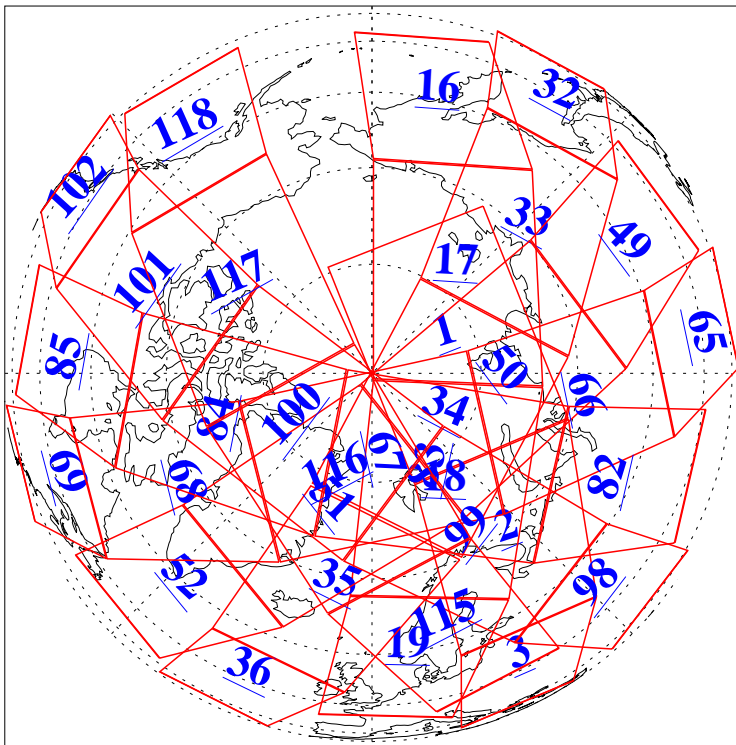

L1B Availability
AMSU Granules: 240
HSB Granules: 0
AIRS Granules: 240

14 Dec 2013
DoY 348
Aqua Day 4242
Granules: 1 to 120

Granules: 121 to 240

Legend: AMSU Available, HSB Available, AIRS Available

L1B Availability
AMSU Granules: 240
HSB Granules: 0
AIRS Granules: 240

14 Dec 2013
DoY 348
Aqua Day 4242

Ascending Granules

Descending Granules

Legend: AMSU Available, HSB Available, AIRS Available

L1B Availability
 AMSU Granules: 240
 HSB Granules: 0
 AIRS Granules: 240

14 Dec 2013
 DoY 348
 Aqua Day 4242

Northern Hemisphere Granules

Southern Hemisphere Granules

Legend: AMSU Available, HSB Available, AIRS Available