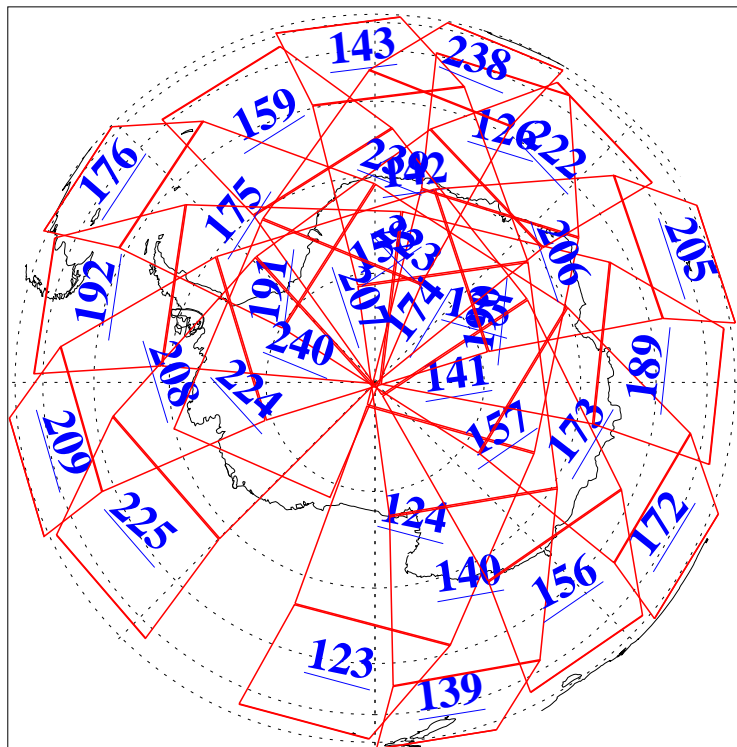

L1B Availability
AMSU Granules: 240
HSB Granules: 0
AIRS Granules: 240

14 Dec 2013
DoY 348
Aqua Day 4242
Granules: 1 to 120

Granules: 121 to 240

Legend: AMSU Available, HSB Available, AIRS Available

L1B Availability
AMSU Granules: 240
HSB Granules: 0
AIRS Granules: 240

14 Dec 2013
DoY 348
Aqua Day 4242

Ascending Granules

Descending Granules

Legend: AMSU Available, HSB Available, AIRS Available

L1B Availability
 AMSU Granules: 240
 HSB Granules: 0
 AIRS Granules: 240

14 Dec 2013
 DoY 348
 Aqua Day 4242

Northern Hemisphere Granules

Southern Hemisphere Granules

Legend: AMSU Available, HSB Available, AIRS Available