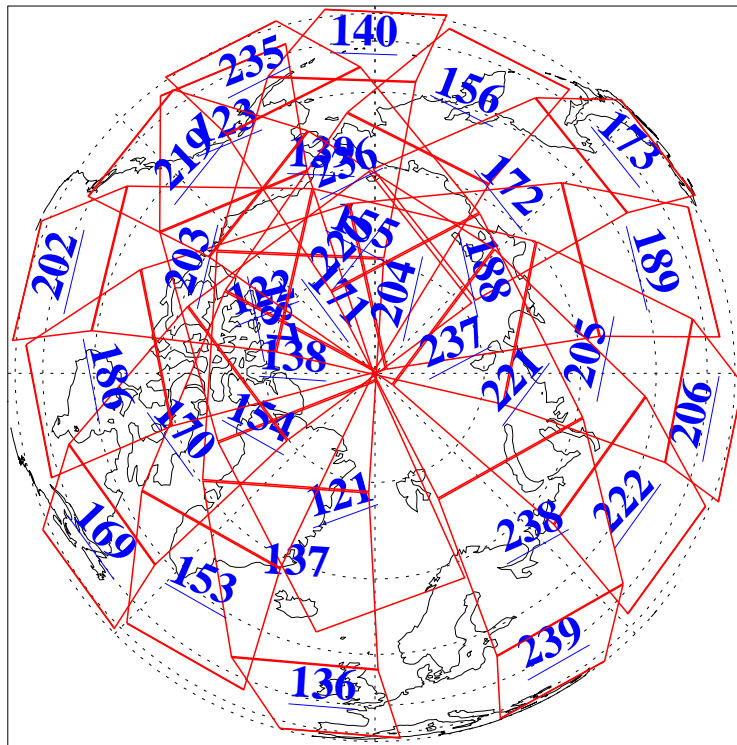

1 Dec 2013
DoY 335
Aqua Day 4229

Ascending Granules

Descending Granules

Legend: AMSU Available, HSB Available, AIRS Available

L1B Availability
 AMSU Granules: 239
 HSB Granules: 0
 AIRS Granules: 240

1 Dec 2013
 DoY 335
 Aqua Day 4229

Northern Hemisphere Granules

Southern Hemisphere Granules

Legend: AMSU Available, HSB Available, AIRS Available