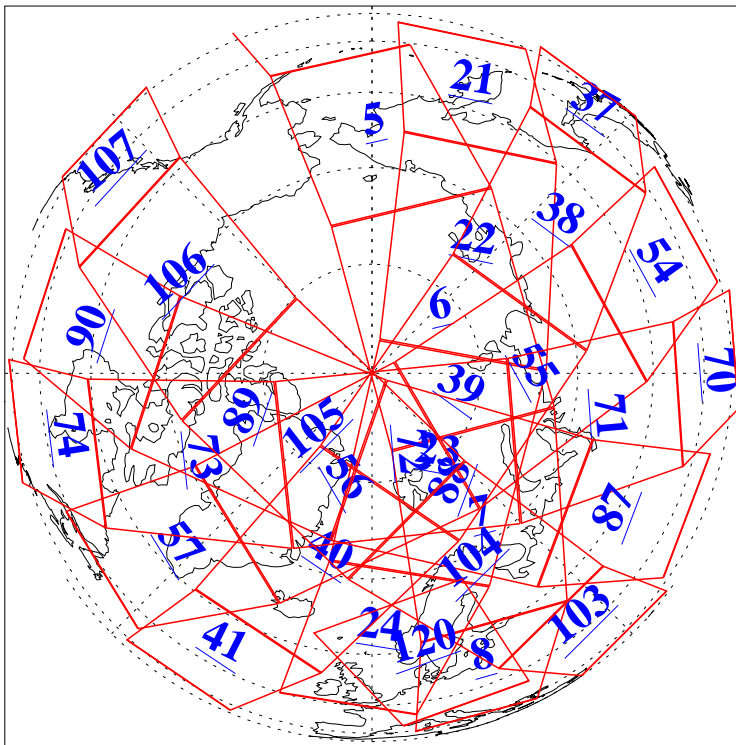

L1B Availability
AMSU Granules: 239
HSB Granules: 0
AIRS Granules: 240

1 Dec 2013
DoY 335
Aqua Day 4229
Granules: 1 to 120

Granules: 121 to 240

Legend: AMSU Available, HSB Available, AIRS Available

L1B Availability
AMSU Granules: 239
HSB Granules: 0
AIRS Granules: 240

1 Dec 2013
DoY 335
Aqua Day 4229

Ascending Granules

Descending Granules

Legend: AMSU Available, HSB Available, AIRS Available

L1B Availability
 AMSU Granules: 239
 HSB Granules: 0
 AIRS Granules: 240

1 Dec 2013
 DoY 335
 Aqua Day 4229

Northern Hemisphere Granules

Southern Hemisphere Granules

Legend: AMSU Available, HSB Available, AIRS Available