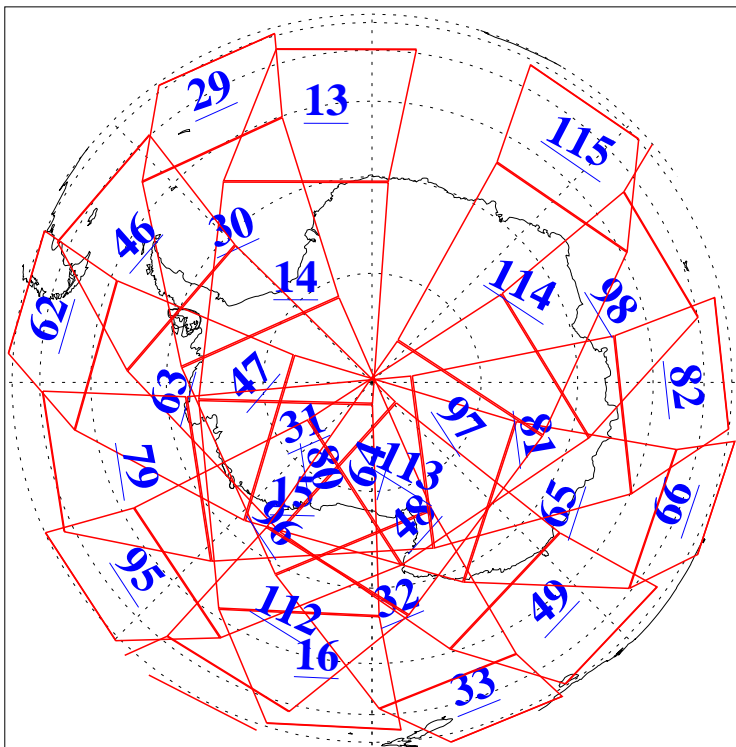

L1B Availability
AMSU Granules: 239
HSB Granules: 0
AIRS Granules: 240

1 Dec 2013
DoY 335
Aqua Day 4229
Granules: 1 to 120

Granules: 121 to 240

Legend: AMSU Available, HSB Available, AIRS Available

L1B Availability
AMSU Granules: 239
HSB Granules: 0
AIRS Granules: 240

1 Dec 2013
DoY 335
Aqua Day 4229

Ascending Granules

Descending Granules

Legend: AMSU Available, HSB Available, AIRS Available

L1B Availability
 AMSU Granules: 239
 HSB Granules: 0
 AIRS Granules: 240

1 Dec 2013
 DoY 335
 Aqua Day 4229

Northern Hemisphere Granules

Southern Hemisphere Granules

Legend: AMSU Available, HSB Available, AIRS Available