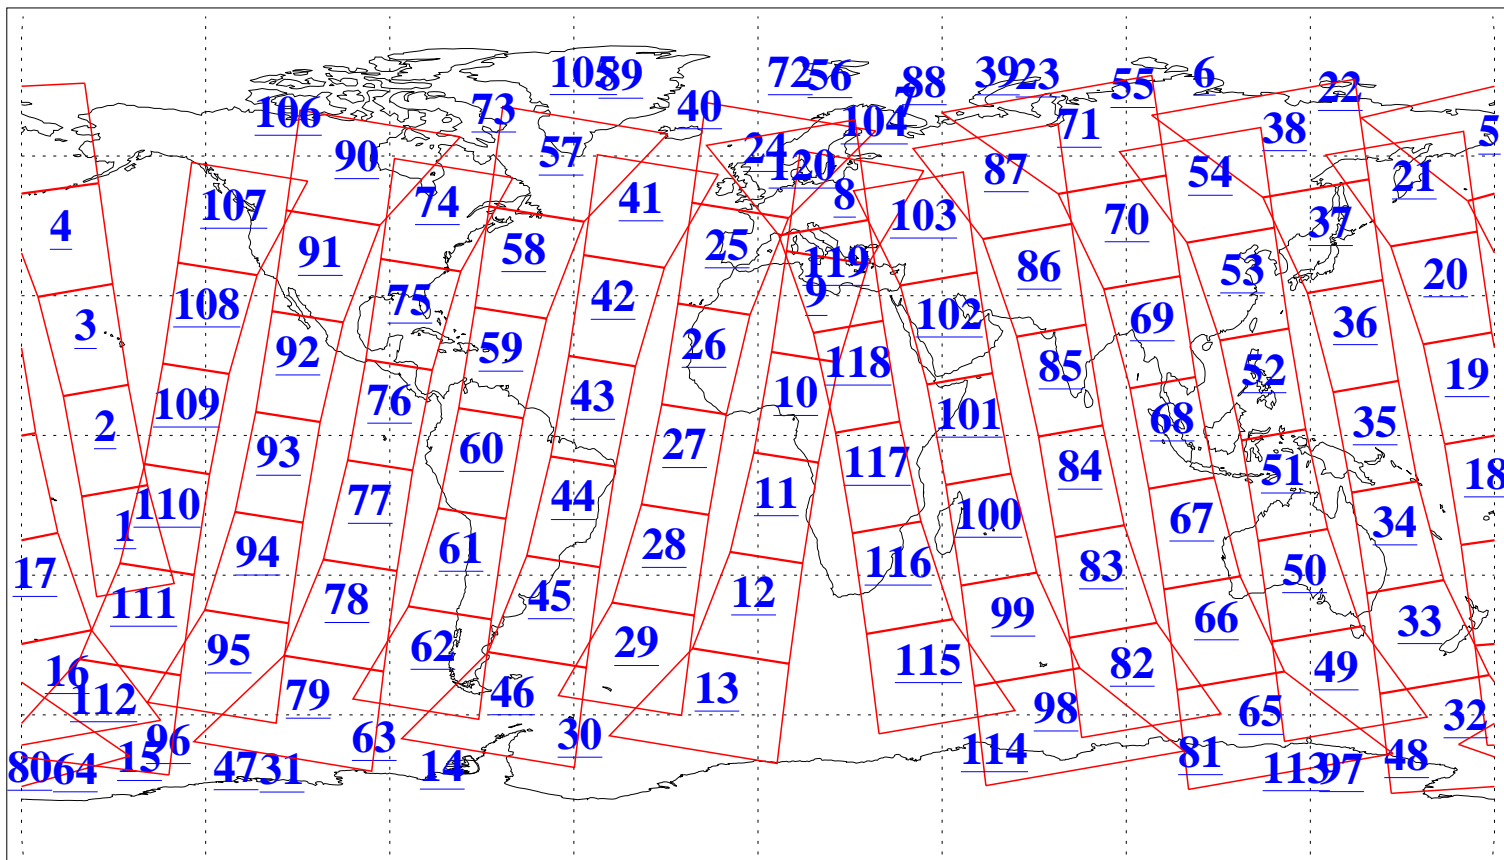

L1B Availability
AMSU Granules: 239
HSB Granules: 0
AIRS Granules: 240

1 Dec 2013
DoY 335
Aqua Day 4229
Granules: 1 to 120

Granules: 121 to 240

Legend: AMSU Available, HSB Available, AIRS Available

L1B Availability
AMSU Granules: 239
HSB Granules: 0
AIRS Granules: 240

1 Dec 2013
DoY 335
Aqua Day 4229

Ascending Granules

Descending Granules

Legend: AMSU Available, HSB Available, AIRS Available

L1B Availability
 AMSU Granules: 239
 HSB Granules: 0
 AIRS Granules: 240

1 Dec 2013
 DoY 335
 Aqua Day 4229

Northern Hemisphere Granules

Southern Hemisphere Granules

Legend: AMSU Available, HSB Available, AIRS Available