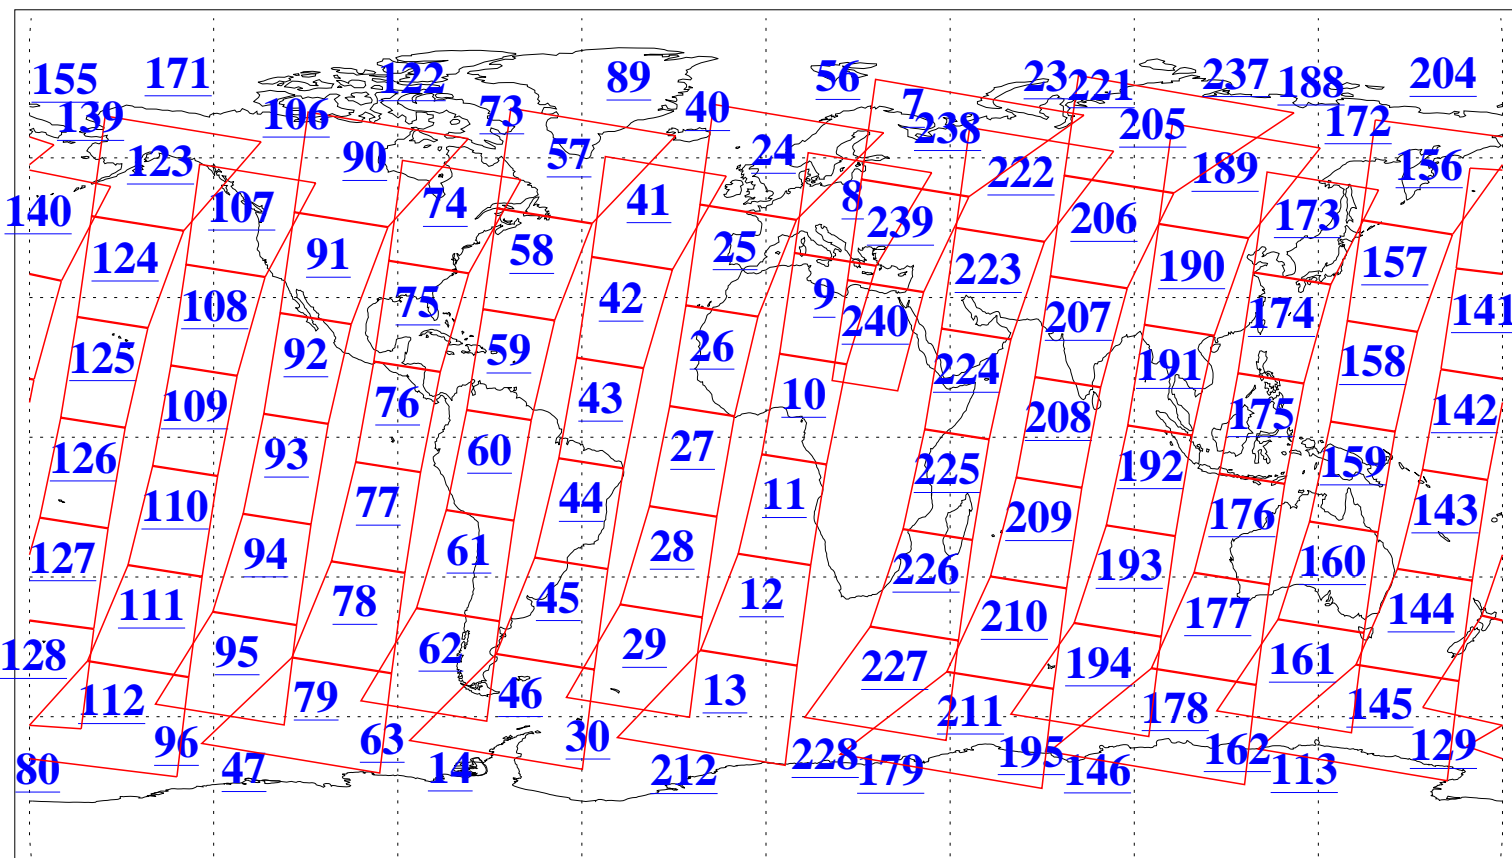

L1B Availability
AMSU Granules: 239
HSB Granules: 0
AIRS Granules: 240

1 Dec 2013
DoY 335
Aqua Day 4229
Granules: 1 to 120

Granules: 121 to 240

Legend: AMSU Available, HSB Available, AIRS Available

L1B Availability
AMSU Granules: 239
HSB Granules: 0
AIRS Granules: 240

1 Dec 2013
DoY 335
Aqua Day 4229

Ascending Granules

Descending Granules

Legend: AMSU Available, HSB Available, AIRS Available

L1B Availability
 AMSU Granules: 239
 HSB Granules: 0
 AIRS Granules: 240

1 Dec 2013
 DoY 335
 Aqua Day 4229

Northern Hemisphere Granules

Southern Hemisphere Granules

Legend: AMSU Available, HSB Available, AIRS Available