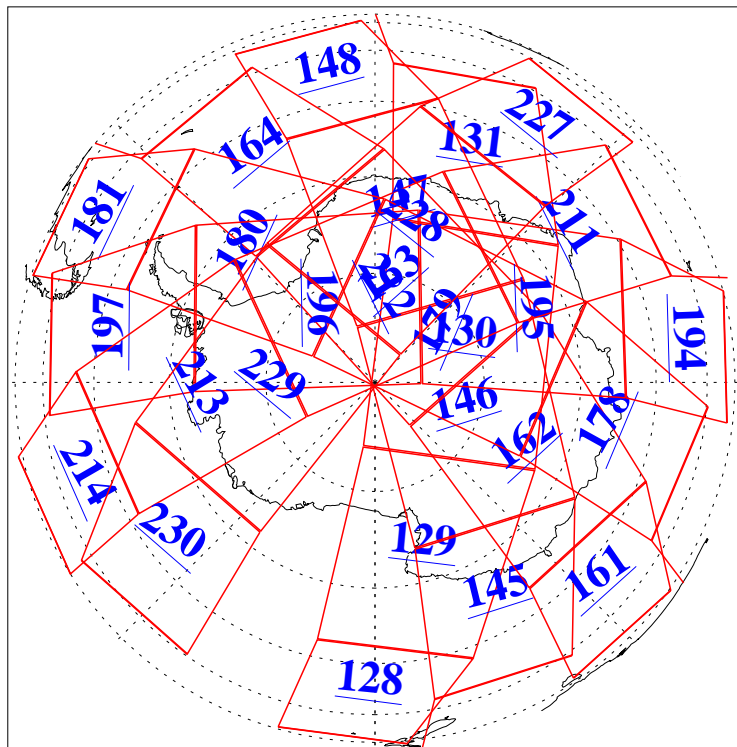

1 Dec 2013
DoY 335
Aqua Day 4229

Ascending Granules

Descending Granules

Legend: AMSU Available, HSB Available, AIRS Available

L1B Availability
 AMSU Granules: 239
 HSB Granules: 0
 AIRS Granules: 240

1 Dec 2013
 DoY 335
 Aqua Day 4229

Northern Hemisphere Granules

Southern Hemisphere Granules

Legend: AMSU Available, HSB Available, AIRS Available