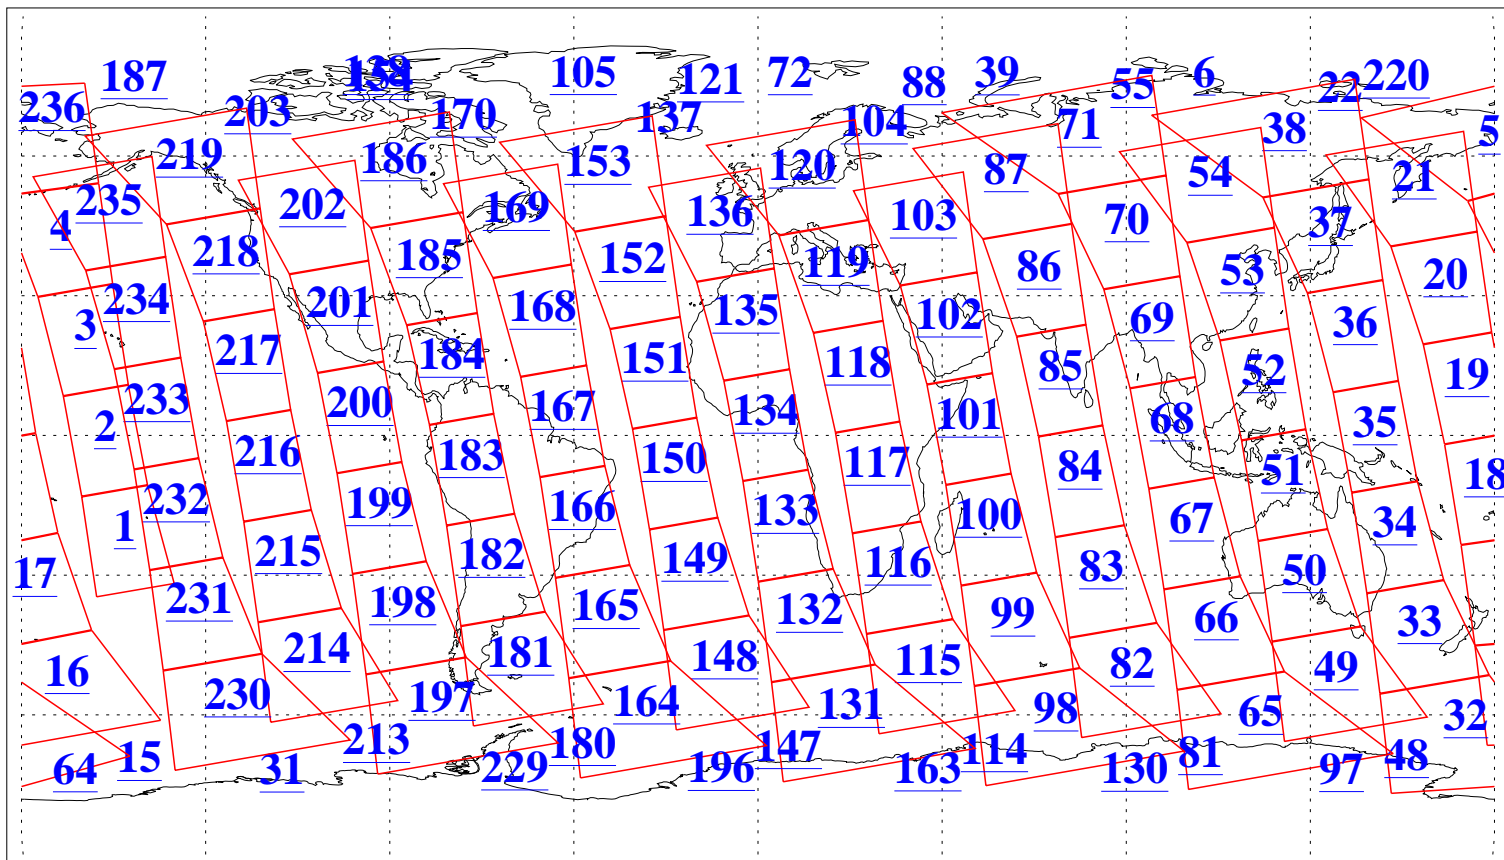

L1B Availability
AMSU Granules: 239
HSB Granules: 0
AIRS Granules: 240

1 Dec 2013
DoY 335
Aqua Day 4229
Granules: 1 to 120

Granules: 121 to 240

Legend: AMSU Available, HSB Available, AIRS Available

L1B Availability
AMSU Granules: 239
HSB Granules: 0
AIRS Granules: 240

1 Dec 2013
DoY 335
Aqua Day 4229

Ascending Granules

Descending Granules

Legend: AMSU Available, HSB Available, AIRS Available

L1B Availability
 AMSU Granules: 239
 HSB Granules: 0
 AIRS Granules: 240

1 Dec 2013
 DoY 335
 Aqua Day 4229

Northern Hemisphere Granules

Southern Hemisphere Granules

Legend: AMSU Available, HSB Available, AIRS Available