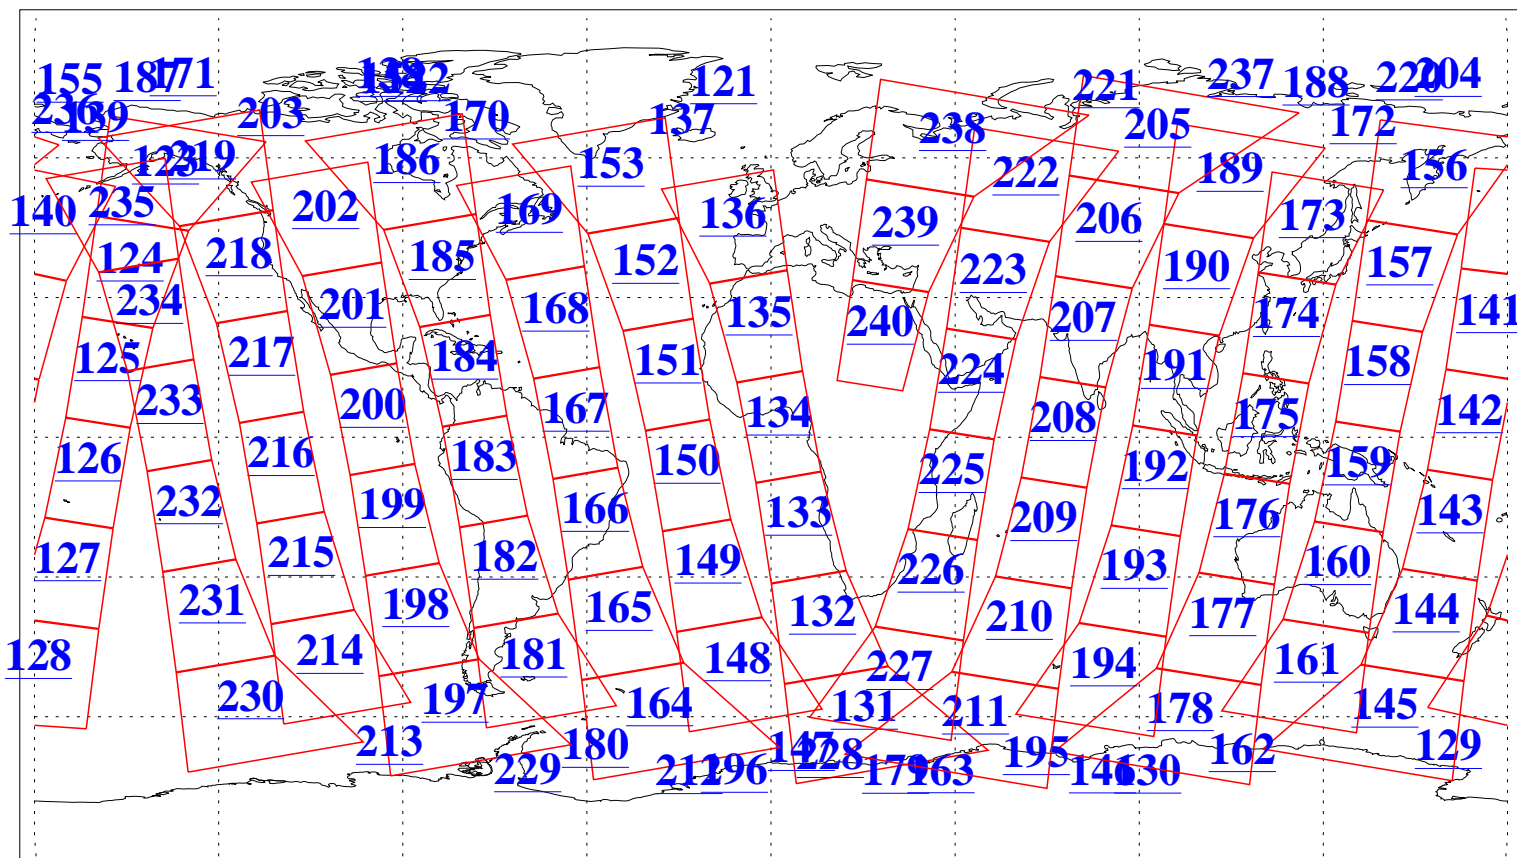

L1B Availability
AMSU Granules: 239
HSB Granules: 0
AIRS Granules: 240

1 Dec 2013
DoY 335
Aqua Day 4229
Granules: 1 to 120

Granules: 121 to 240

Legend: AMSU Available, HSB Available, AIRS Available

L1B Availability
AMSU Granules: 239
HSB Granules: 0
AIRS Granules: 240

1 Dec 2013
DoY 335
Aqua Day 4229

Ascending Granules

Descending Granules

Legend: AMSU Available, HSB Available, AIRS Available

L1B Availability
 AMSU Granules: 239
 HSB Granules: 0
 AIRS Granules: 240

1 Dec 2013
 DoY 335
 Aqua Day 4229