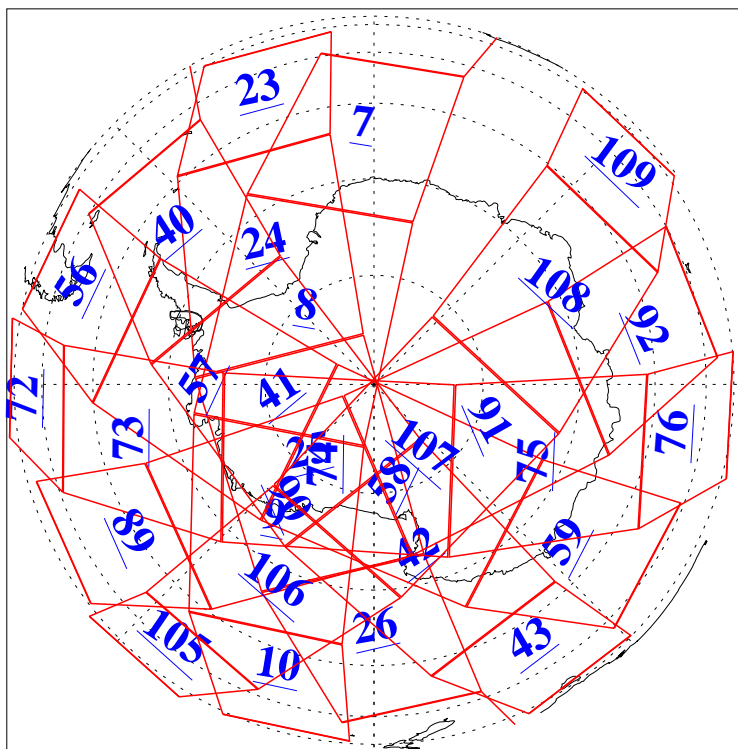

L1B Availability
AMSU Granules: 240
HSB Granules: 0
AIRS Granules: 240

21 Nov 2013
DoY 325
Aqua Day 4219
Granules: 1 to 120

Granules: 121 to 240

Legend: AMSU Available, HSB Available, AIRS Available

L1B Availability
AMSU Granules: 240
HSB Granules: 0
AIRS Granules: 240

21 Nov 2013
DoY 325
Aqua Day 4219

Ascending Granules

Descending Granules

Legend: AMSU Available, HSB Available, AIRS Available

L1B Availability
 AMSU Granules: 240
 HSB Granules: 0
 AIRS Granules: 240

21 Nov 2013
 DoY 325
 Aqua Day 4219

Northern Hemisphere Granules

Southern Hemisphere Granules

Legend: AMSU Available, HSB Available, AIRS Available