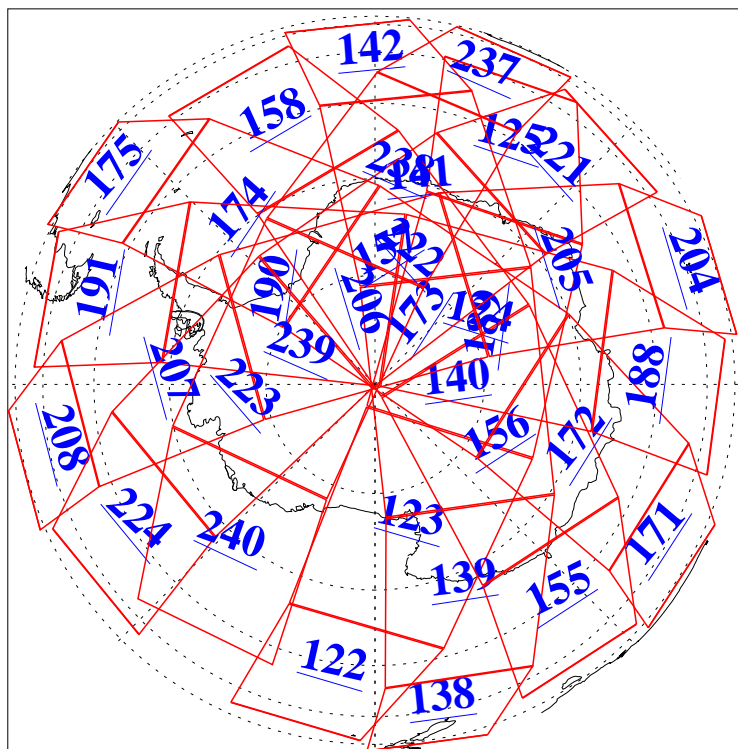

L1B Availability
AMSU Granules: 240
HSB Granules: 0
AIRS Granules: 240

21 Nov 2013
DoY 325
Aqua Day 4219
Granules: 1 to 120

Granules: 121 to 240

Legend: AMSU Available, HSB Available, AIRS Available

L1B Availability
AMSU Granules: 240
HSB Granules: 0
AIRS Granules: 240

21 Nov 2013
DoY 325
Aqua Day 4219

Ascending Granules

Descending Granules

Legend: AMSU Available, HSB Available, AIRS Available

L1B Availability
 AMSU Granules: 240
 HSB Granules: 0
 AIRS Granules: 240

21 Nov 2013
 DoY 325
 Aqua Day 4219

Northern Hemisphere Granules

Southern Hemisphere Granules

Legend: AMSU Available, HSB Available, AIRS Available