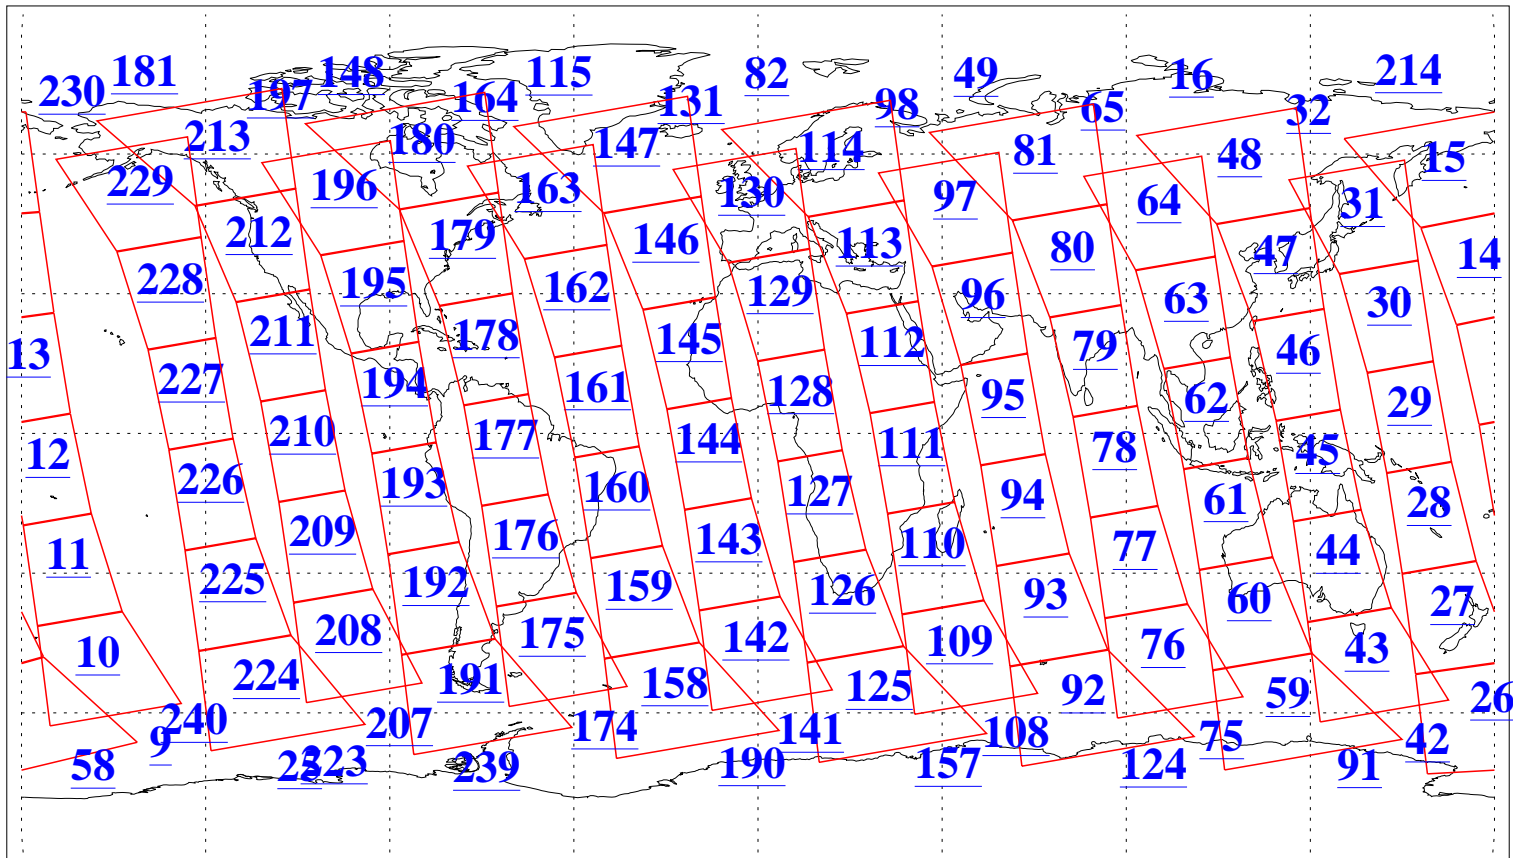

L1B Availability
AMSU Granules: 240
HSB Granules: 0
AIRS Granules: 240

21 Nov 2013
DoY 325
Aqua Day 4219
Granules: 1 to 120

Granules: 121 to 240

Legend: AMSU Available, HSB Available, AIRS Available

L1B Availability
AMSU Granules: 240
HSB Granules: 0
AIRS Granules: 240

21 Nov 2013
DoY 325
Aqua Day 4219

Ascending Granules

Descending Granules

Legend: AMSU Available, HSB Available, AIRS Available

L1B Availability
 AMSU Granules: 240
 HSB Granules: 0
 AIRS Granules: 240

21 Nov 2013
 DoY 325
 Aqua Day 4219

Northern Hemisphere Granules

Southern Hemisphere Granules

Legend: AMSU Available, HSB Available, AIRS Available