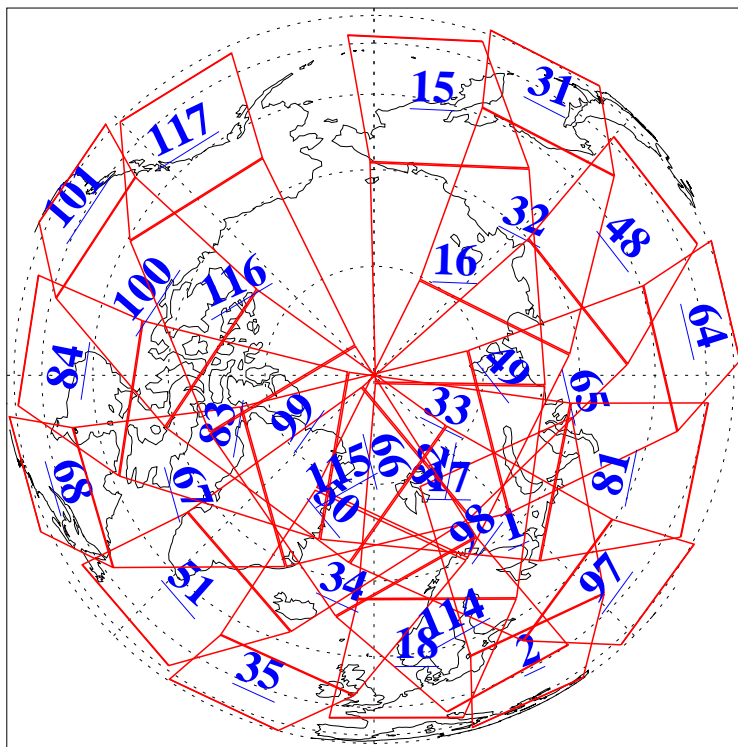

L1B Availability
AMSU Granules: 240
HSB Granules: 0
AIRS Granules: 240

21 Nov 2013
DoY 325
Aqua Day 4219
Granules: 1 to 120

Granules: 121 to 240

Legend: AMSU Available, HSB Available, AIRS Available

L1B Availability
AMSU Granules: 240
HSB Granules: 0
AIRS Granules: 240

21 Nov 2013
DoY 325
Aqua Day 4219

Ascending Granules

Descending Granules

Legend: AMSU Available, HSB Available, AIRS Available

L1B Availability
 AMSU Granules: 240
 HSB Granules: 0
 AIRS Granules: 240

21 Nov 2013
 DoY 325
 Aqua Day 4219

Northern Hemisphere Granules

Southern Hemisphere Granules

Legend: AMSU Available, HSB Available, AIRS Available