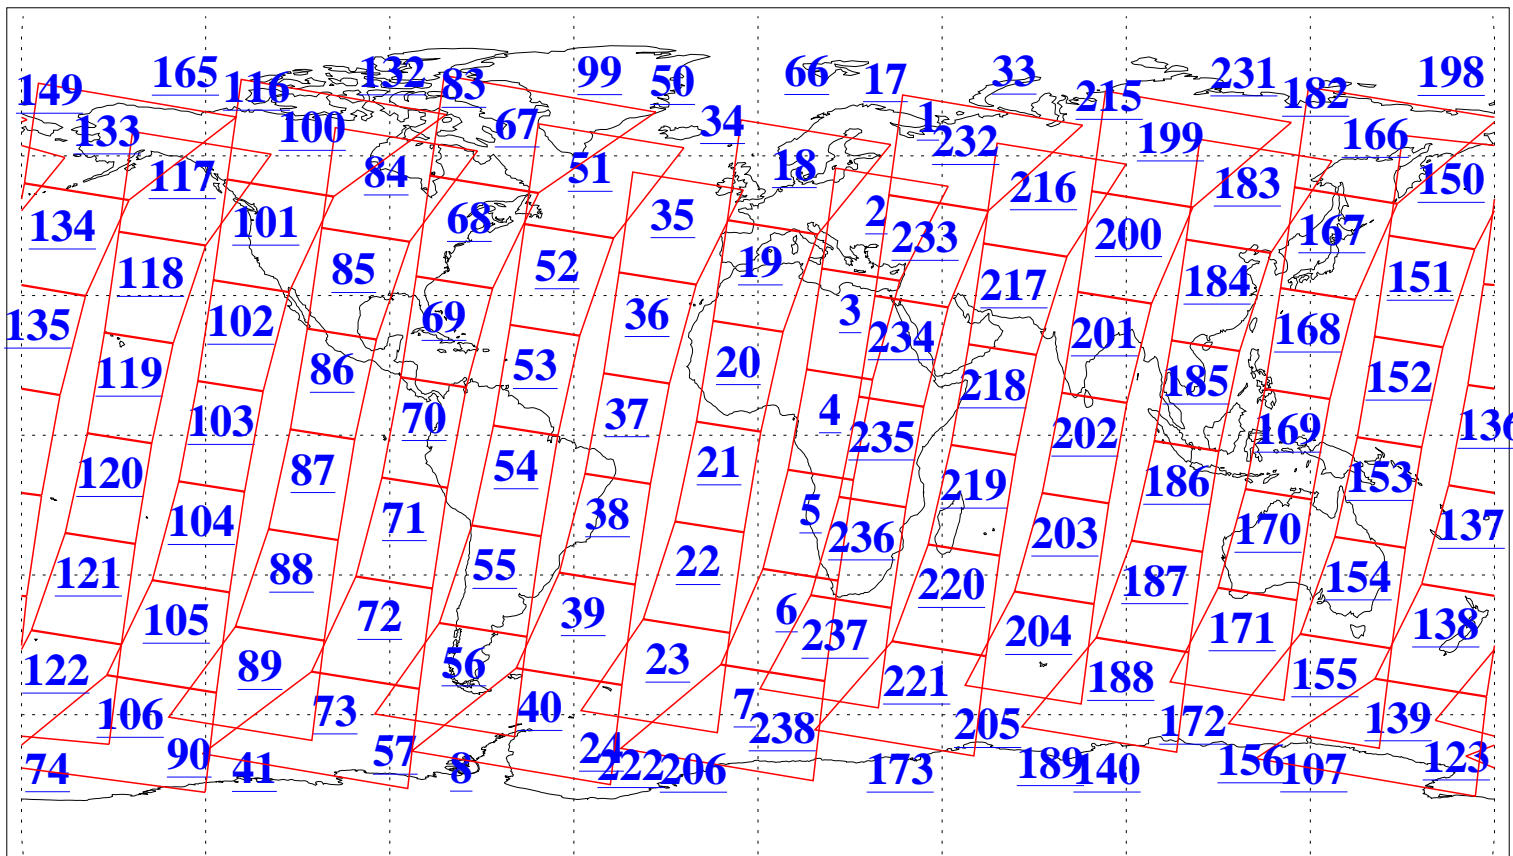

L1B Availability
AMSU Granules: 240
HSB Granules: 0
AIRS Granules: 240

21 Nov 2013
DoY 325
Aqua Day 4219
Granules: 1 to 120

Granules: 121 to 240

Legend: AMSU Available, HSB Available, AIRS Available

L1B Availability
AMSU Granules: 240
HSB Granules: 0
AIRS Granules: 240

21 Nov 2013
DoY 325
Aqua Day 4219

Ascending Granules

Descending Granules

Legend: AMSU Available, HSB Available, AIRS Available

L1B Availability
 AMSU Granules: 240
 HSB Granules: 0
 AIRS Granules: 240

21 Nov 2013
 DoY 325
 Aqua Day 4219

Northern Hemisphere Granules

Southern Hemisphere Granules

Legend: AMSU Available, HSB Available, AIRS Available