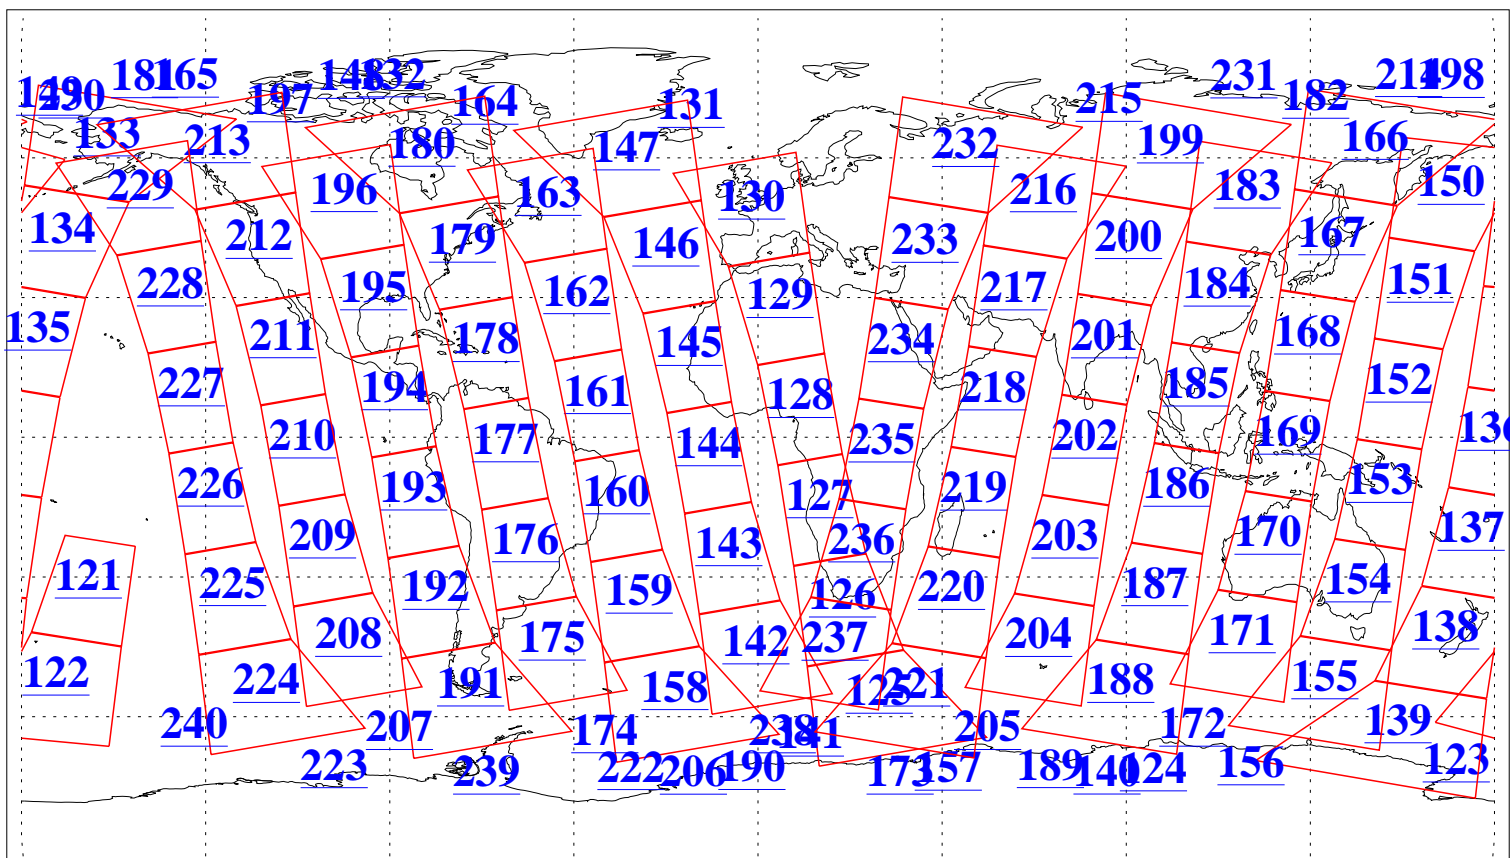

L1B Availability
AMSU Granules: 240
HSB Granules: 0
AIRS Granules: 240

21 Nov 2013
DoY 325
Aqua Day 4219
Granules: 1 to 120

Granules: 121 to 240

Legend: AMSU Available, HSB Available, AIRS Available

L1B Availability
AMSU Granules: 240
HSB Granules: 0
AIRS Granules: 240

21 Nov 2013
DoY 325
Aqua Day 4219

Ascending Granules

Descending Granules

Legend: AMSU Available, HSB Available, AIRS Available

L1B Availability
 AMSU Granules: 240
 HSB Granules: 0
 AIRS Granules: 240

21 Nov 2013
 DoY 325
 Aqua Day 4219