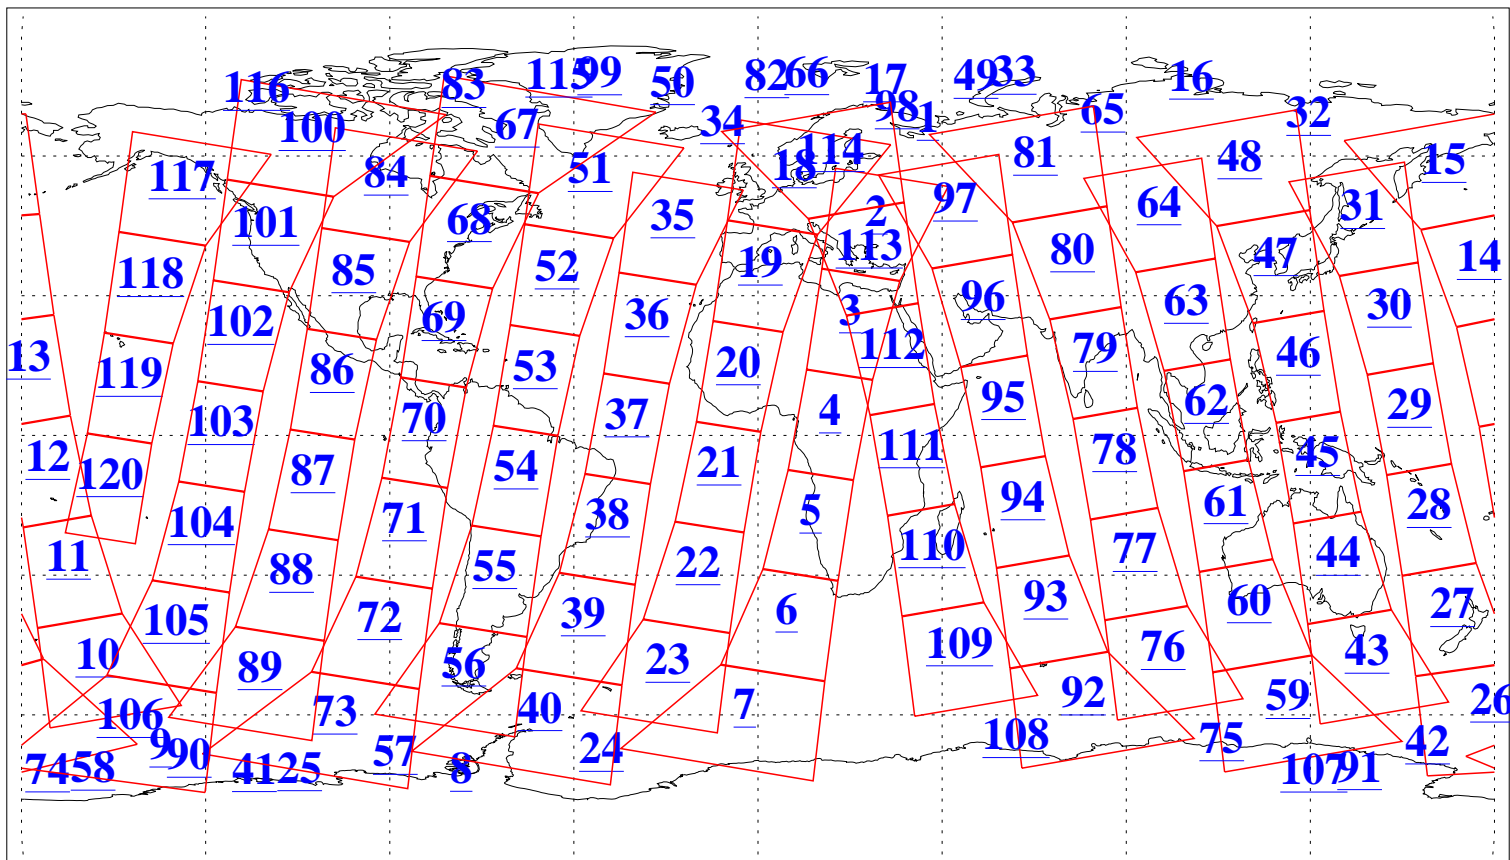

L1B Availability
AMSU Granules: 240
HSB Granules: 0
AIRS Granules: 240

21 Nov 2013
DoY 325
Aqua Day 4219
Granules: 1 to 120

Granules: 121 to 240

Legend: AMSU Available, HSB Available, AIRS Available

L1B Availability
AMSU Granules: 240
HSB Granules: 0
AIRS Granules: 240

21 Nov 2013
DoY 325
Aqua Day 4219

Ascending Granules

Descending Granules

Legend: AMSU Available, HSB Available, AIRS Available

L1B Availability
 AMSU Granules: 240
 HSB Granules: 0
 AIRS Granules: 240

21 Nov 2013
 DoY 325
 Aqua Day 4219

Northern Hemisphere Granules

Southern Hemisphere Granules

Legend: AMSU Available, HSB Available, AIRS Available