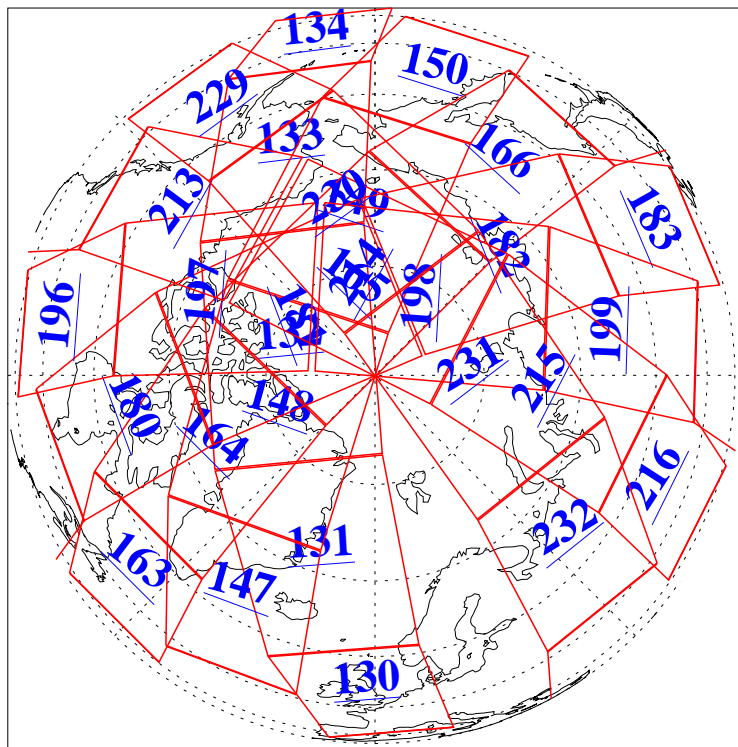

L1B Availability
AMSU Granules: 240
HSB Granules: 0
AIRS Granules: 240

21 Nov 2013
DoY 325
Aqua Day 4219
Granules: 1 to 120

Granules: 121 to 240

Legend: AMSU Available, HSB Available, AIRS Available

L1B Availability
AMSU Granules: 240
HSB Granules: 0
AIRS Granules: 240

21 Nov 2013
DoY 325
Aqua Day 4219

Ascending Granules

Descending Granules

Legend: AMSU Available, HSB Available, AIRS Available

L1B Availability
 AMSU Granules: 240
 HSB Granules: 0
 AIRS Granules: 240

21 Nov 2013
 DoY 325
 Aqua Day 4219

Northern Hemisphere Granules

Southern Hemisphere Granules

Legend: AMSU Available, HSB Available, AIRS Available