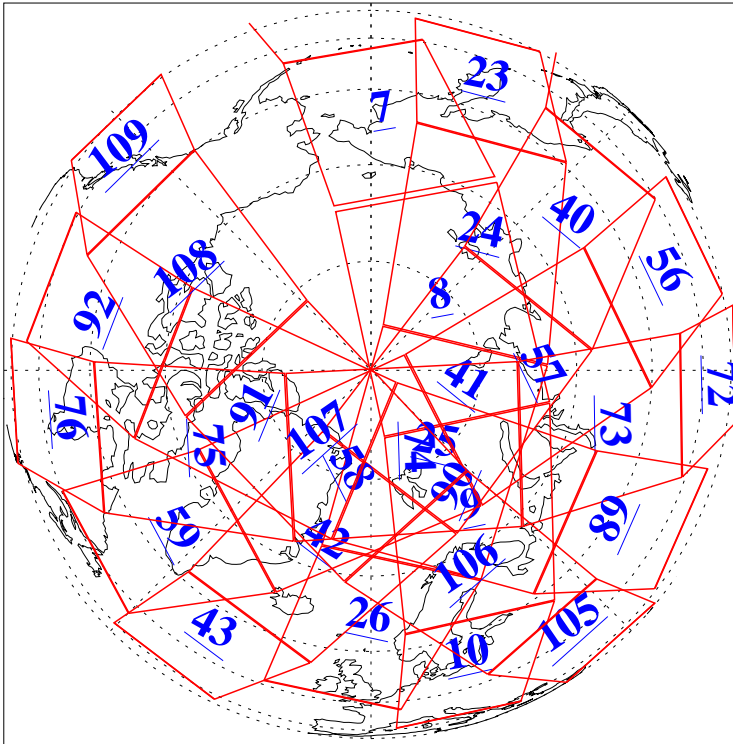

L1B Availability
AMSU Granules: 240
HSB Granules: 0
AIRS Granules: 240

13 Nov 2013
DoY 317
Aqua Day 4211
Granules: 1 to 120

Granules: 121 to 240

Legend: AMSU Available, HSB Available, AIRS Available

L1B Availability
AMSU Granules: 240
HSB Granules: 0
AIRS Granules: 240

13 Nov 2013
DoY 317
Aqua Day 4211
Ascending Granules

Descending Granules

Legend: AMSU Available, HSB Available, AIRS Available

L1B Availability
 AMSU Granules: 240
 HSB Granules: 0
 AIRS Granules: 240

13 Nov 2013
 DoY 317
 Aqua Day 4211

Northern Hemisphere Granules

Southern Hemisphere Granules

Legend: AMSU Available, HSB Available, AIRS Available