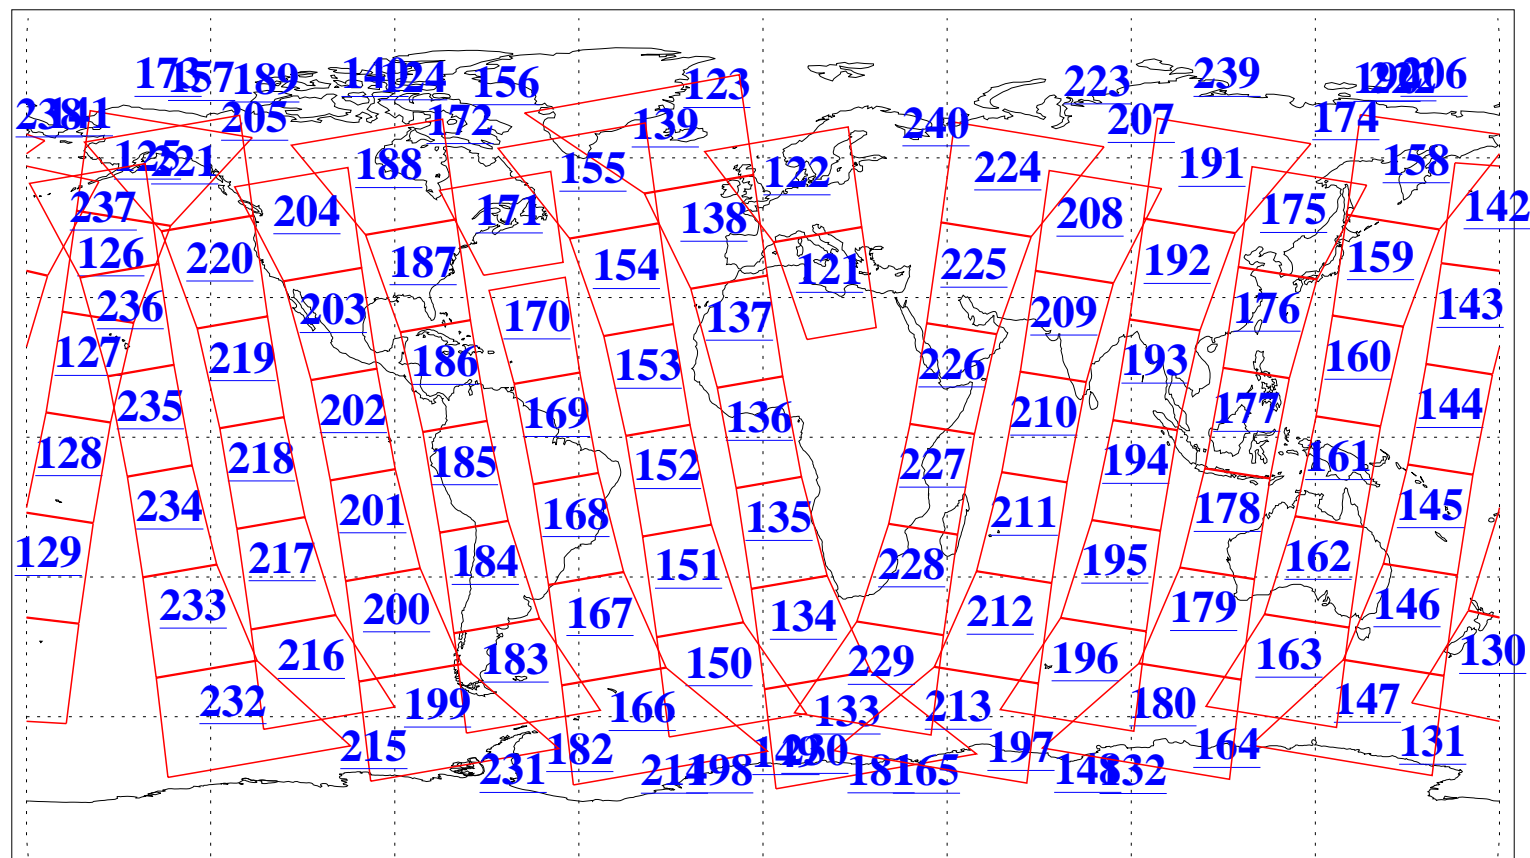

L1B Availability
AMSU Granules: 240
HSB Granules: 0
AIRS Granules: 240

13 Nov 2013
DoY 317
Aqua Day 4211
Granules: 1 to 120

Granules: 121 to 240

Legend: AMSU Available, HSB Available, AIRS Available

L1B Availability
AMSU Granules: 240
HSB Granules: 0
AIRS Granules: 240

13 Nov 2013
DoY 317
Aqua Day 4211
Ascending Granules

Descending Granules

Legend: AMSU Available, HSB Available, AIRS Available

L1B Availability
 AMSU Granules: 240
 HSB Granules: 0
 AIRS Granules: 240

13 Nov 2013
 DoY 317
 Aqua Day 4211