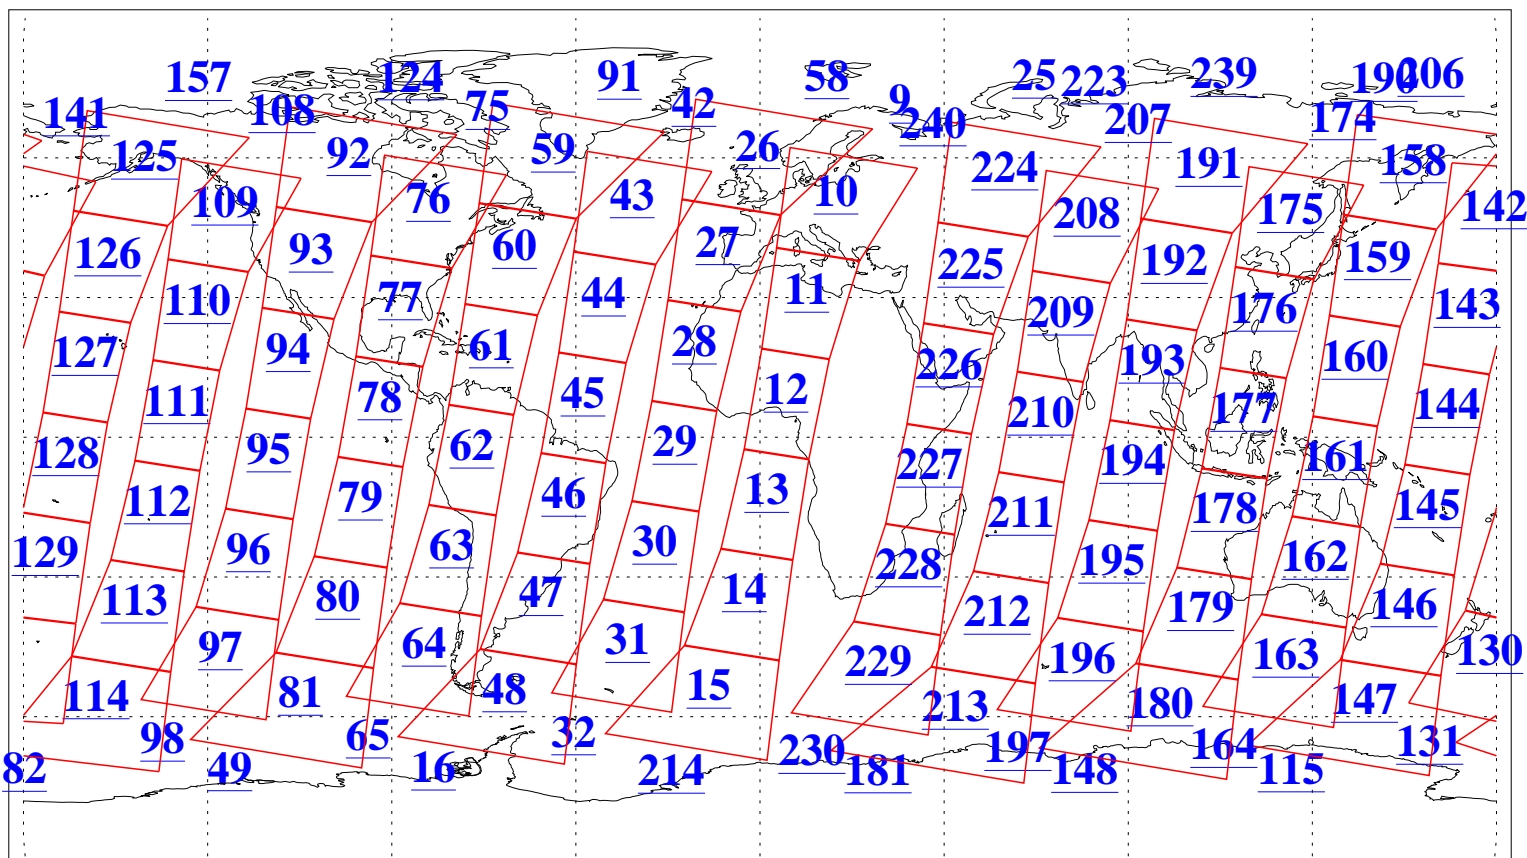

L1B Availability
AMSU Granules: 240
HSB Granules: 0
AIRS Granules: 240

13 Nov 2013
DoY 317
Aqua Day 4211
Granules: 1 to 120

Granules: 121 to 240

Legend: AMSU Available, HSB Available, AIRS Available

L1B Availability
AMSU Granules: 240
HSB Granules: 0
AIRS Granules: 240

13 Nov 2013
DoY 317
Aqua Day 4211
Ascending Granules

Descending Granules

Legend: AMSU Available, HSB Available, AIRS Available

L1B Availability
 AMSU Granules: 240
 HSB Granules: 0
 AIRS Granules: 240

13 Nov 2013
 DoY 317
 Aqua Day 4211

Northern Hemisphere Granules

Southern Hemisphere Granules

Legend: AMSU Available, HSB Available, AIRS Available