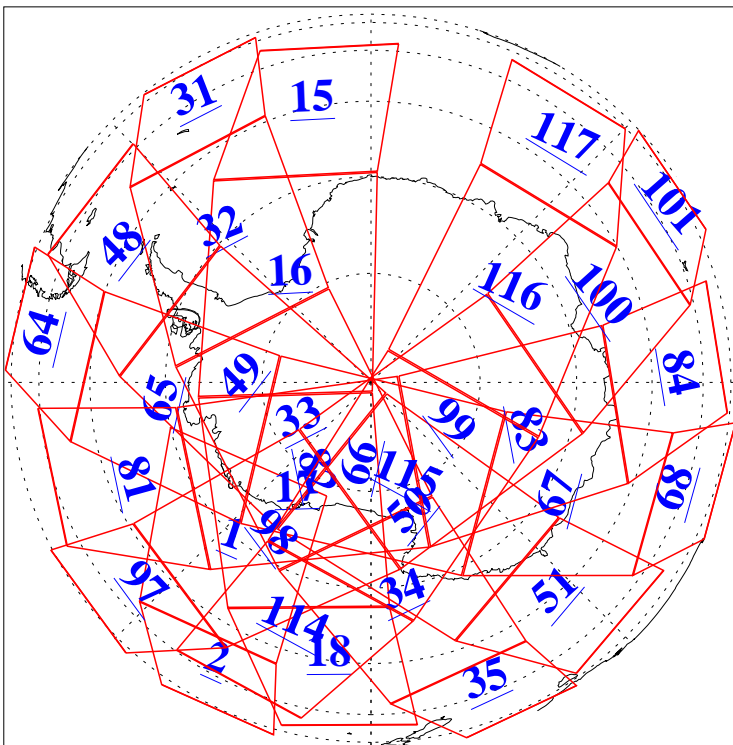

L1B Availability
AMSU Granules: 240
HSB Granules: 0
AIRS Granules: 240

13 Nov 2013
DoY 317
Aqua Day 4211
Granules: 1 to 120

Granules: 121 to 240

Legend: AMSU Available, HSB Available, AIRS Available

L1B Availability
AMSU Granules: 240
HSB Granules: 0
AIRS Granules: 240

13 Nov 2013
DoY 317
Aqua Day 4211
Ascending Granules

Descending Granules

Legend: AMSU Available, HSB Available, AIRS Available

L1B Availability
 AMSU Granules: 240
 HSB Granules: 0
 AIRS Granules: 240

13 Nov 2013
 DoY 317
 Aqua Day 4211

Northern Hemisphere Granules

Southern Hemisphere Granules

Legend: AMSU Available, HSB Available, AIRS Available