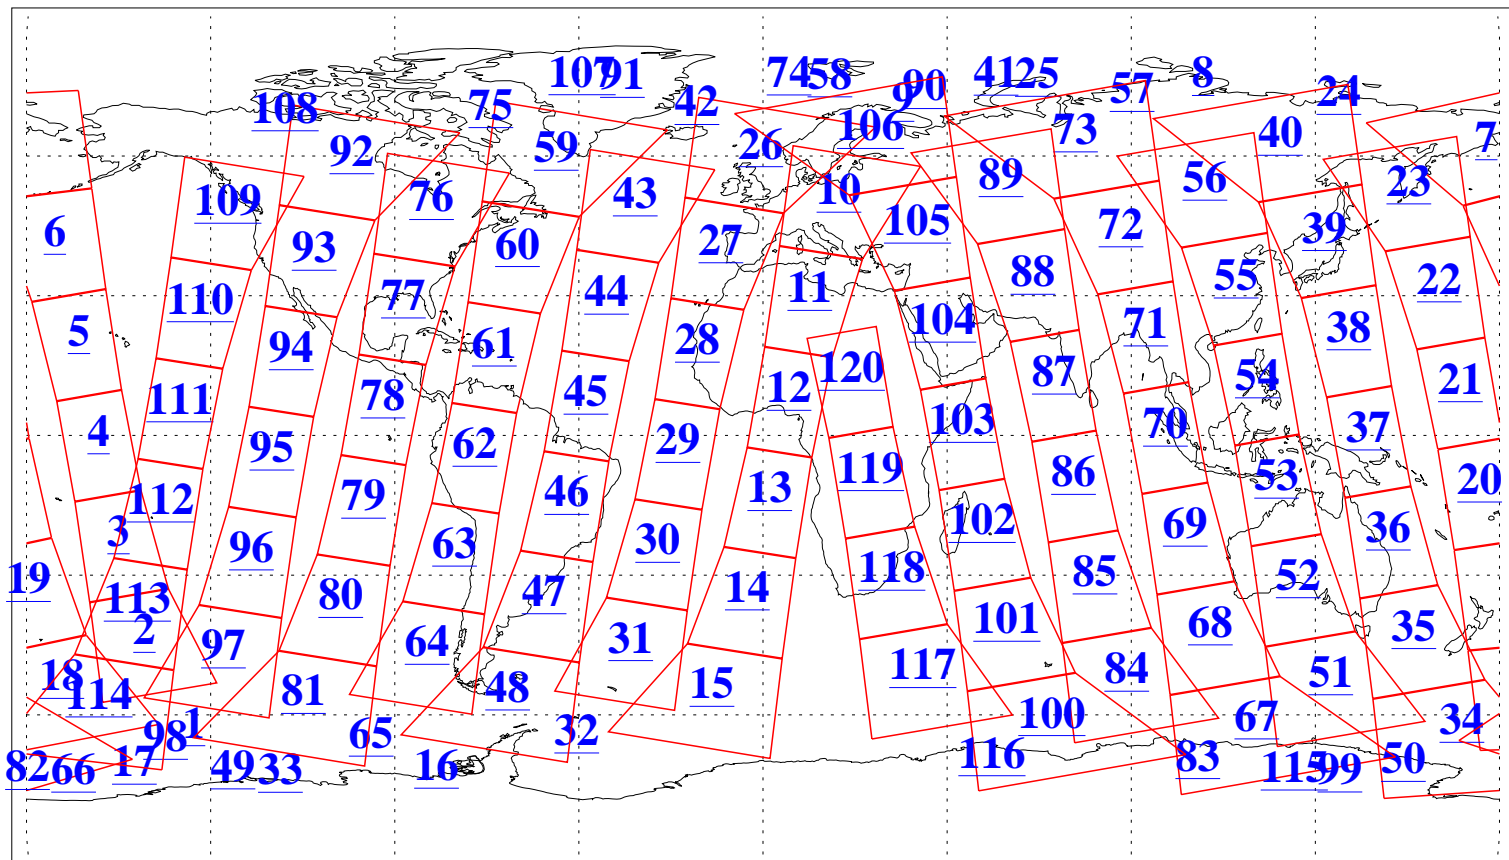

L1B Availability
AMSU Granules: 240
HSB Granules: 0
AIRS Granules: 240

13 Nov 2013
DoY 317
Aqua Day 4211
Granules: 1 to 120

Granules: 121 to 240

Legend: AMSU Available, HSB Available, AIRS Available

L1B Availability
AMSU Granules: 240
HSB Granules: 0
AIRS Granules: 240

13 Nov 2013
DoY 317
Aqua Day 4211
Ascending Granules

Descending Granules

Legend: AMSU Available, HSB Available, AIRS Available

L1B Availability
 AMSU Granules: 240
 HSB Granules: 0
 AIRS Granules: 240

13 Nov 2013
 DoY 317
 Aqua Day 4211

Northern Hemisphere Granules

Southern Hemisphere Granules

Legend: AMSU Available, HSB Available, AIRS Available