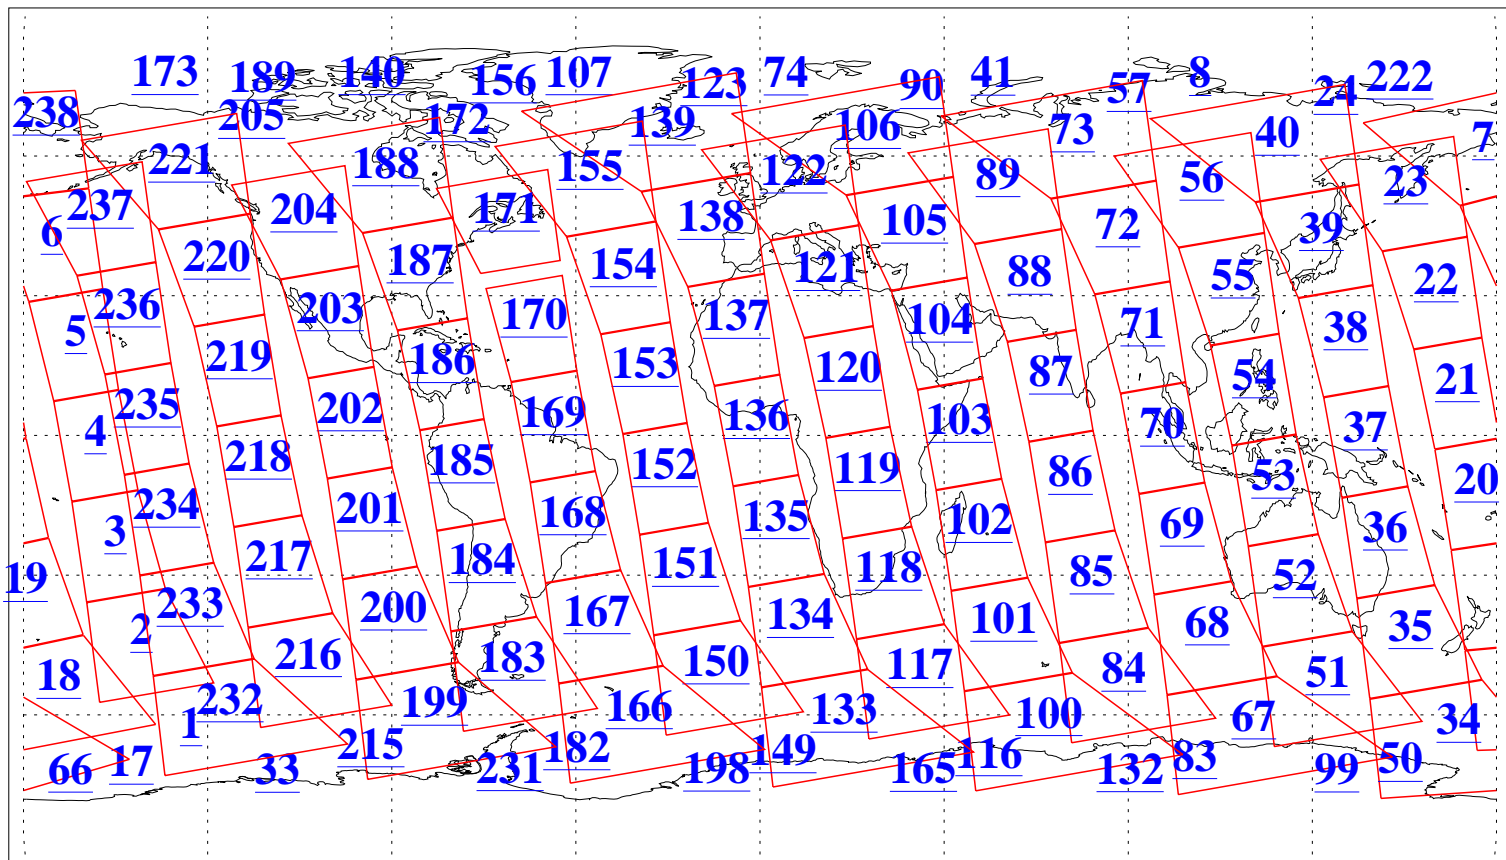

L1B Availability
AMSU Granules: 240
HSB Granules: 0
AIRS Granules: 240

13 Nov 2013
DoY 317
Aqua Day 4211
Granules: 1 to 120

Granules: 121 to 240

Legend: AMSU Available, HSB Available, AIRS Available

L1B Availability
AMSU Granules: 240
HSB Granules: 0
AIRS Granules: 240

13 Nov 2013
DoY 317
Aqua Day 4211
Ascending Granules

Descending Granules

Legend: AMSU Available, HSB Available, AIRS Available

L1B Availability
 AMSU Granules: 240
 HSB Granules: 0
 AIRS Granules: 240

13 Nov 2013
 DoY 317
 Aqua Day 4211

Northern Hemisphere Granules

Southern Hemisphere Granules

Legend: AMSU Available, HSB Available, AIRS Available