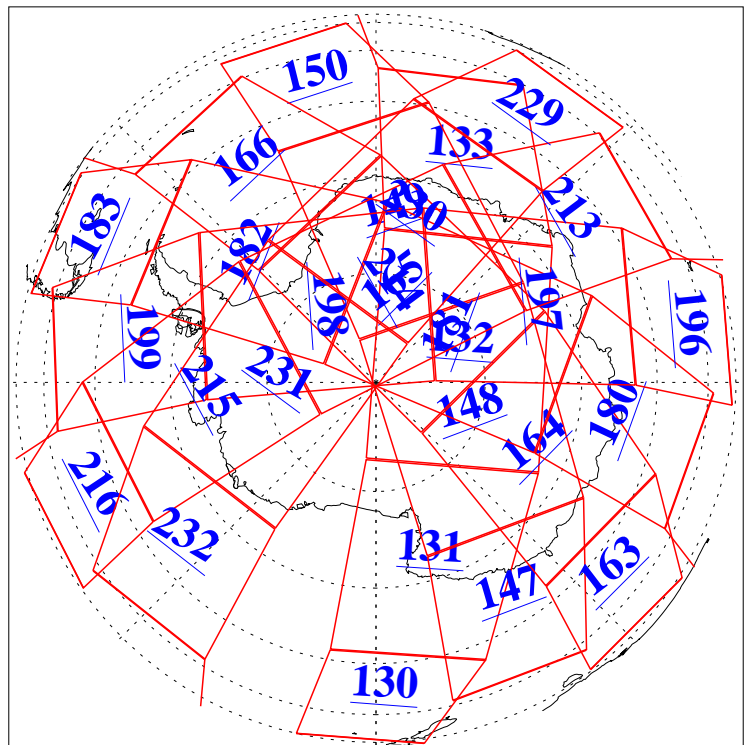

L1B Availability
AMSU Granules: 240
HSB Granules: 0
AIRS Granules: 240

13 Nov 2013
DoY 317
Aqua Day 4211
Granules: 1 to 120

Granules: 121 to 240

Legend: AMSU Available, HSB Available, AIRS Available

L1B Availability
AMSU Granules: 240
HSB Granules: 0
AIRS Granules: 240

13 Nov 2013
DoY 317
Aqua Day 4211
Ascending Granules

Descending Granules

Legend: AMSU Available, HSB Available, AIRS Available

L1B Availability
 AMSU Granules: 240
 HSB Granules: 0
 AIRS Granules: 240

13 Nov 2013
 DoY 317
 Aqua Day 4211

Northern Hemisphere Granules

Southern Hemisphere Granules

Legend: AMSU Available, HSB Available, AIRS Available