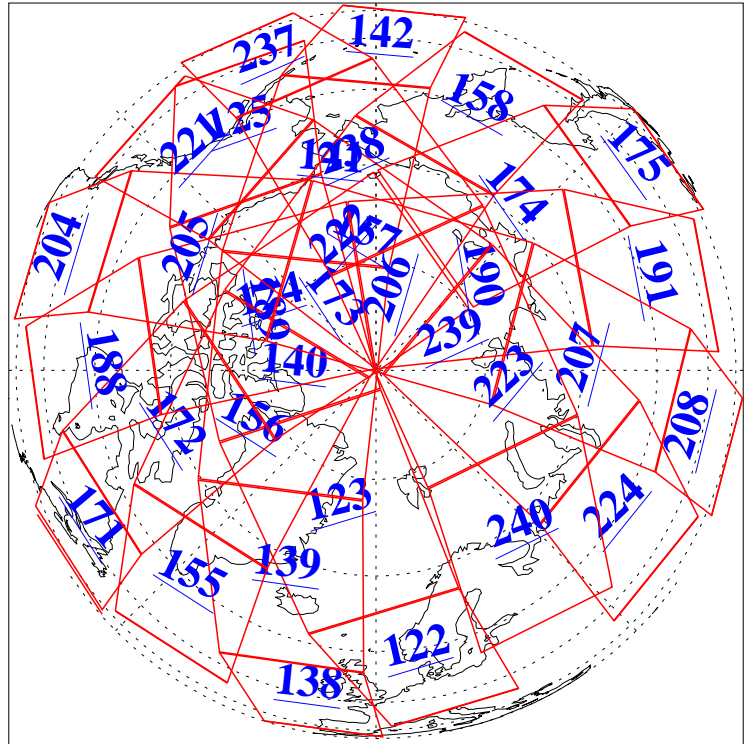

L1B Availability
AMSU Granules: 240
HSB Granules: 0
AIRS Granules: 240

13 Nov 2013
DoY 317
Aqua Day 4211
Granules: 1 to 120

Granules: 121 to 240

Legend: AMSU Available, HSB Available, AIRS Available

L1B Availability
AMSU Granules: 240
HSB Granules: 0
AIRS Granules: 240

13 Nov 2013
DoY 317
Aqua Day 4211
Ascending Granules

Descending Granules

Legend: AMSU Available, HSB Available, AIRS Available

L1B Availability
 AMSU Granules: 240
 HSB Granules: 0
 AIRS Granules: 240

13 Nov 2013
 DoY 317
 Aqua Day 4211

Northern Hemisphere Granules

Southern Hemisphere Granules

Legend: AMSU Available, HSB Available, AIRS Available