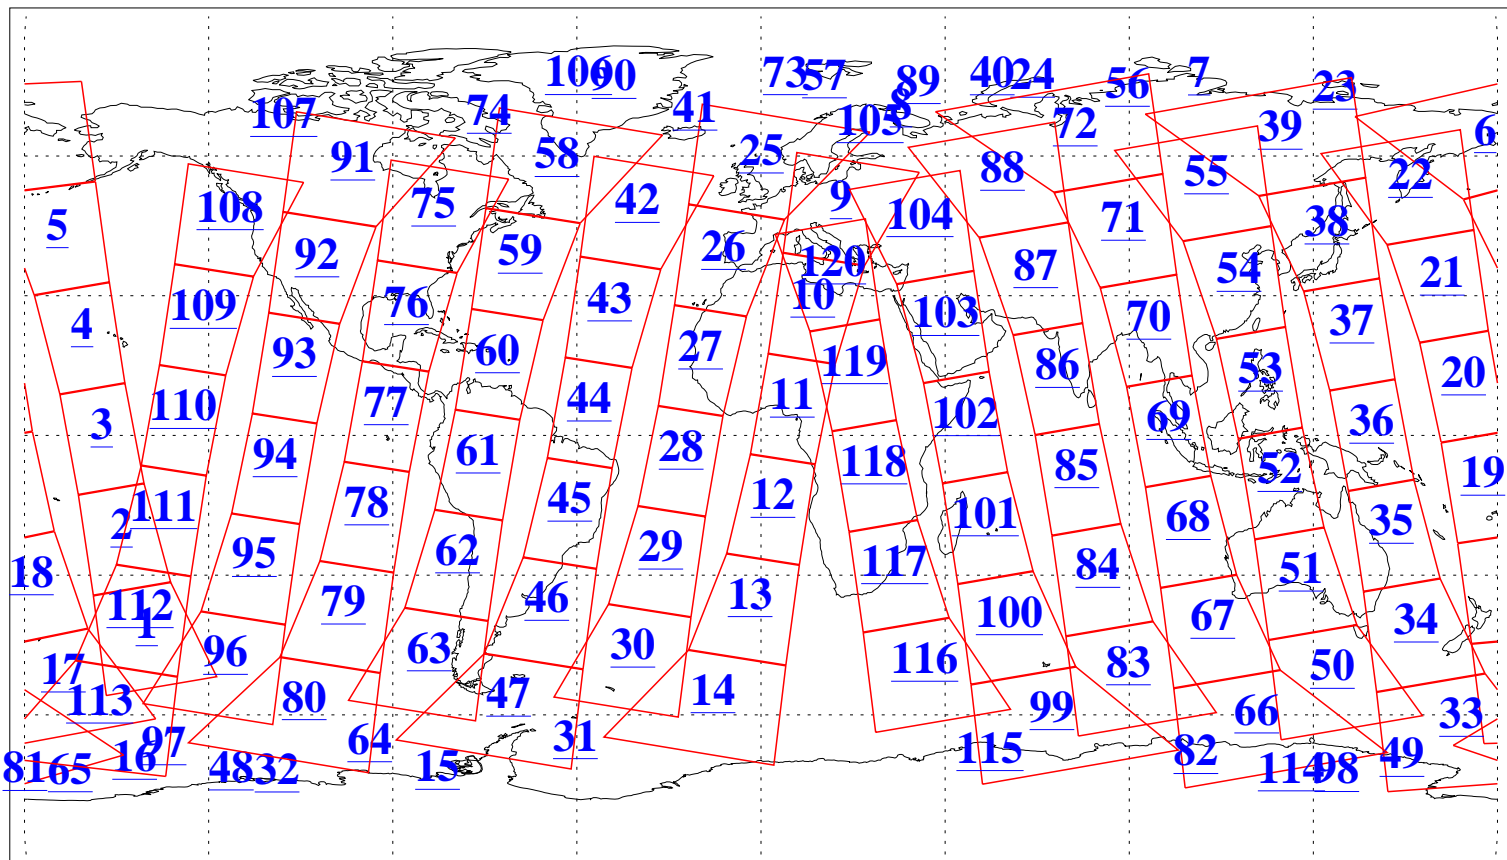

L1B Availability  
AMSU Granules: 240  
HSB Granules: 0  
AIRS Granules: 240

6 Nov 2013  
DoY 310  
Aqua Day 4204  
Granules: 1 to 120

Granules: 121 to 240

Legend: AMSU Available, HSB Available, AIRS Available

L1B Availability  
AMSU Granules: 240  
HSB Granules: 0  
AIRS Granules: 240

6 Nov 2013  
DoY 310  
Aqua Day 4204  
Ascending Granules

Descending Granules

Legend: AMSU Available, HSB Available, AIRS Available