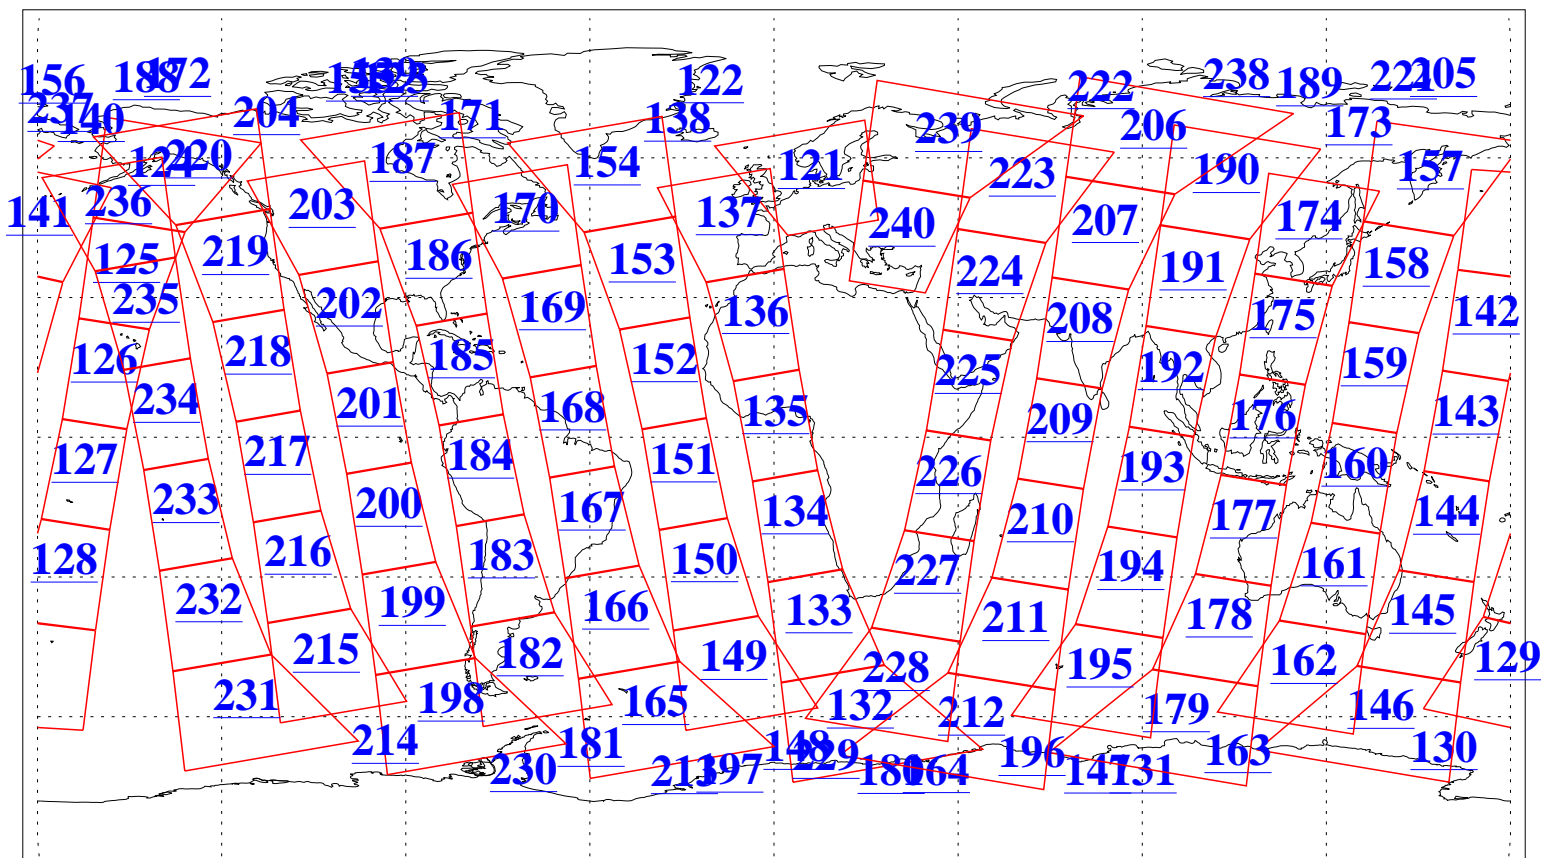

L1B Availability  
AMSU Granules: 240  
HSB Granules: 0  
AIRS Granules: 240

6 Nov 2013  
DoY 310  
Aqua Day 4204  
Granules: 1 to 120

Granules: 121 to 240

Legend: AMSU Available, HSB Available, AIRS Available

L1B Availability  
AMSU Granules: 240  
HSB Granules: 0  
AIRS Granules: 240

6 Nov 2013  
DoY 310  
Aqua Day 4204  
Ascending Granules

Descending Granules

Legend: AMSU Available, HSB Available, AIRS Available