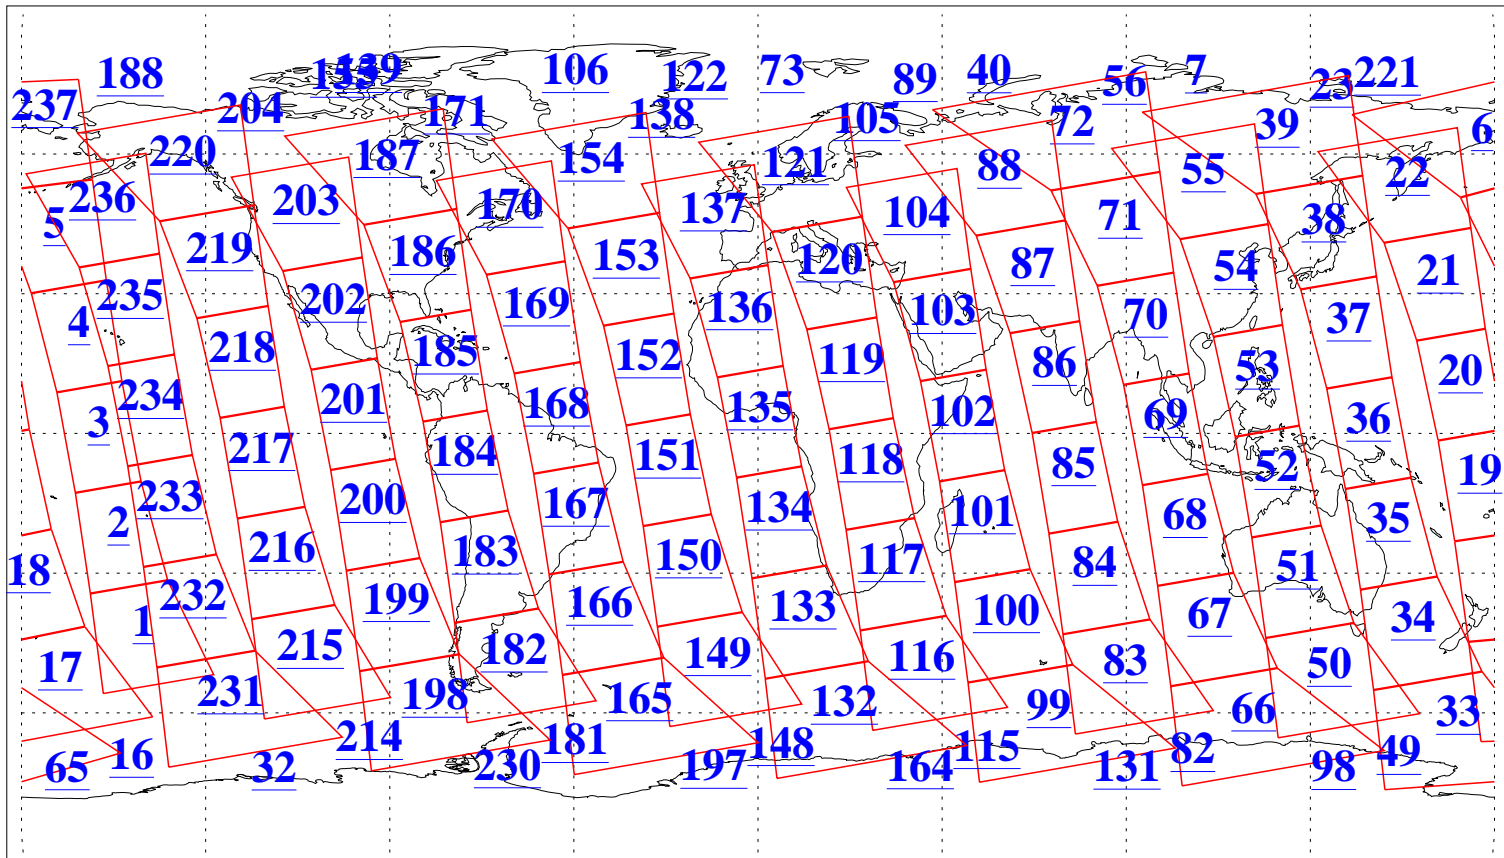

L1B Availability  
AMSU Granules: 240  
HSB Granules: 0  
AIRS Granules: 240

6 Nov 2013  
DoY 310  
Aqua Day 4204  
Granules: 1 to 120

Granules: 121 to 240

Legend: AMSU Available, HSB Available, AIRS Available

L1B Availability  
AMSU Granules: 240  
HSB Granules: 0  
AIRS Granules: 240

6 Nov 2013  
DoY 310  
Aqua Day 4204  
Ascending Granules

Descending Granules

Legend: AMSU Available, HSB Available, AIRS Available