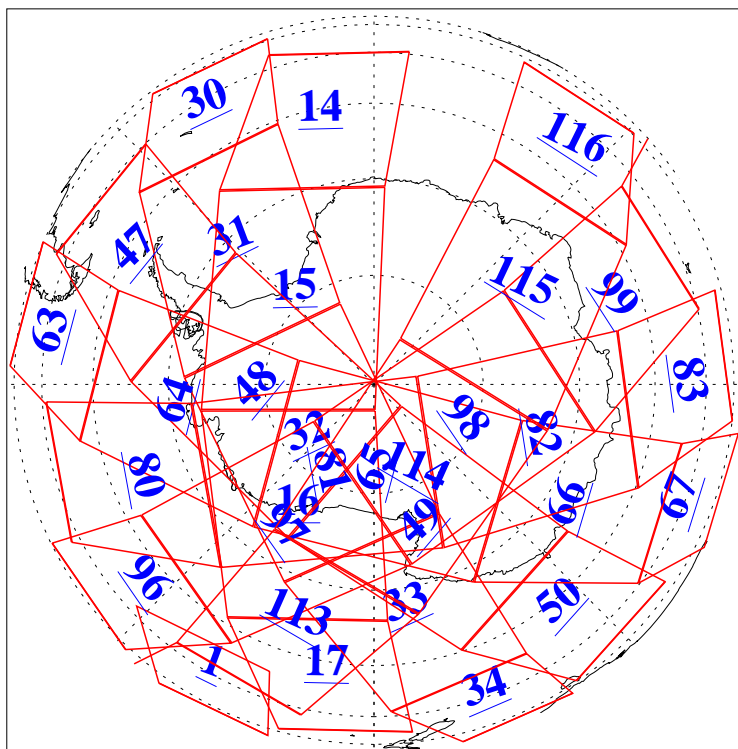

Legend: AMSU Available, HSB Available, AIRS Available