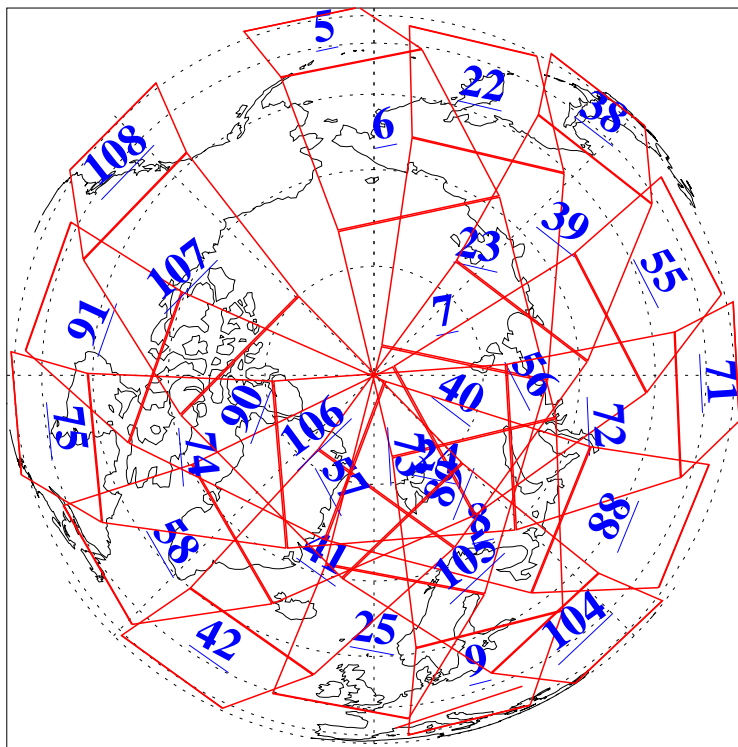

L1B Availability  
AMSU Granules: 240  
HSB Granules: 0  
AIRS Granules: 240

6 Nov 2013  
DoY 310  
Aqua Day 4204  
Granules: 1 to 120

Granules: 121 to 240

Legend: AMSU Available, HSB Available, AIRS Available

L1B Availability  
AMSU Granules: 240  
HSB Granules: 0  
AIRS Granules: 240

6 Nov 2013  
DoY 310  
Aqua Day 4204  
Ascending Granules

Descending Granules

Legend: AMSU Available, HSB Available, AIRS Available

### Northern Hemisphere Granules