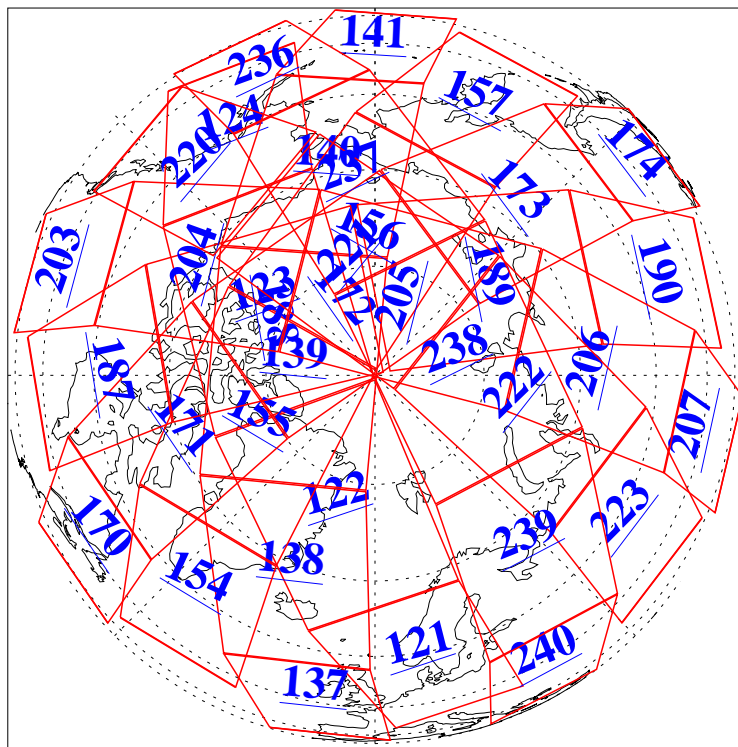

L1B Availability  
AMSU Granules: 240  
HSB Granules: 0  
AIRS Granules: 240

6 Nov 2013  
DoY 310  
Aqua Day 4204  
Granules: 1 to 120

Granules: 121 to 240

Legend: AMSU Available, HSB Available, AIRS Available

L1B Availability  
AMSU Granules: 240  
HSB Granules: 0  
AIRS Granules: 240

6 Nov 2013  
DoY 310  
Aqua Day 4204  
Ascending Granules

Descending Granules

Legend: AMSU Available, HSB Available, AIRS Available

### Northern Hemisphere Granules