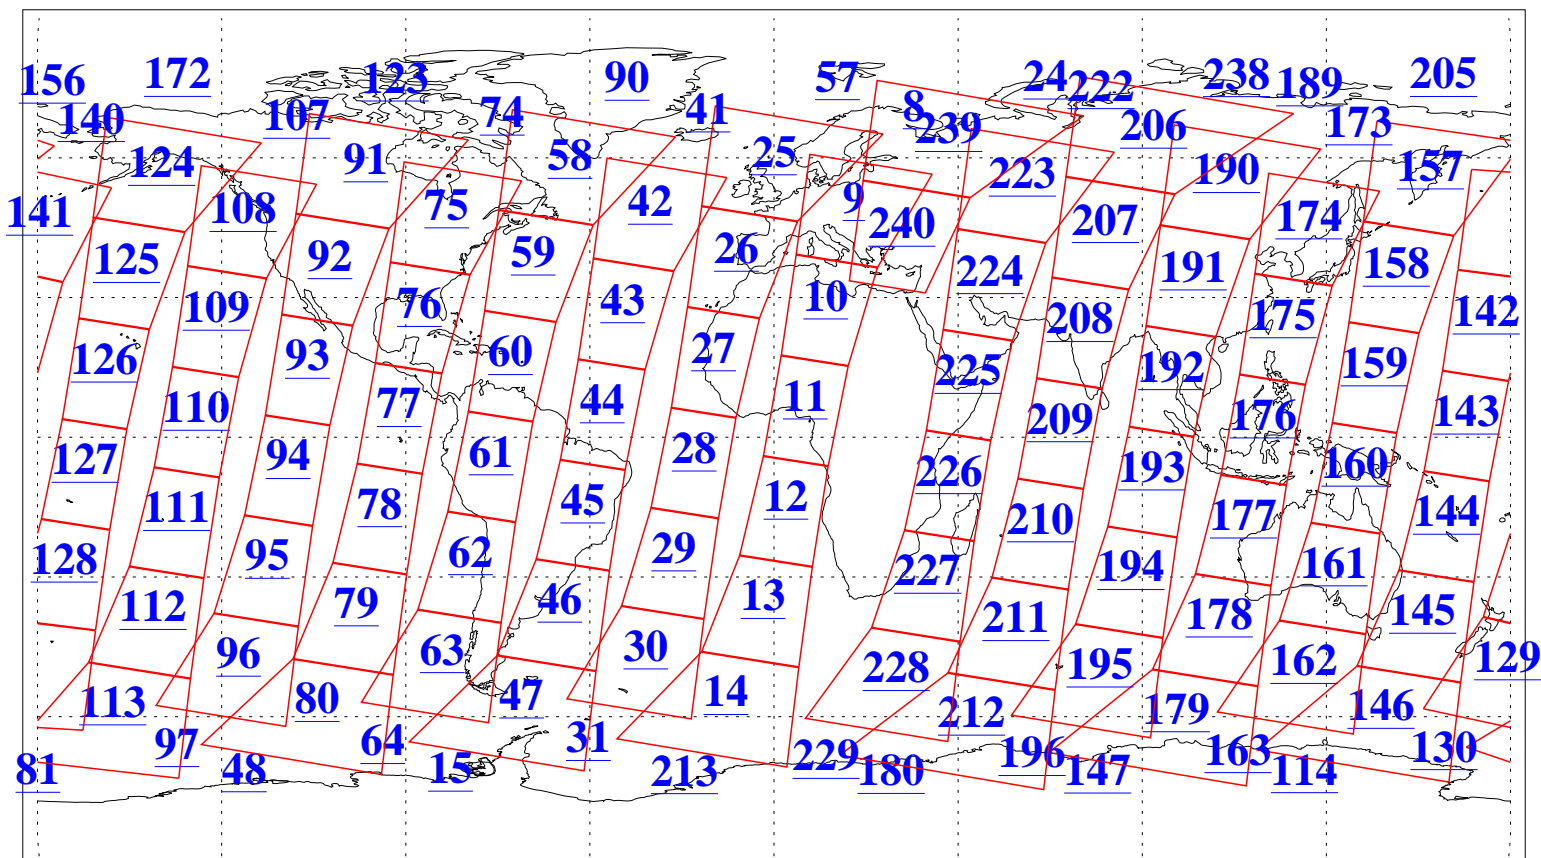

L1B Availability  
AMSU Granules: 240  
HSB Granules: 0  
AIRS Granules: 240

6 Nov 2013  
DoY 310  
Aqua Day 4204  
Granules: 1 to 120

Granules: 121 to 240

Legend: AMSU Available, HSB Available, AIRS Available

L1B Availability  
AMSU Granules: 240  
HSB Granules: 0  
AIRS Granules: 240

6 Nov 2013  
DoY 310  
Aqua Day 4204  
Ascending Granules

Descending Granules

Legend: AMSU Available, HSB Available, AIRS Available