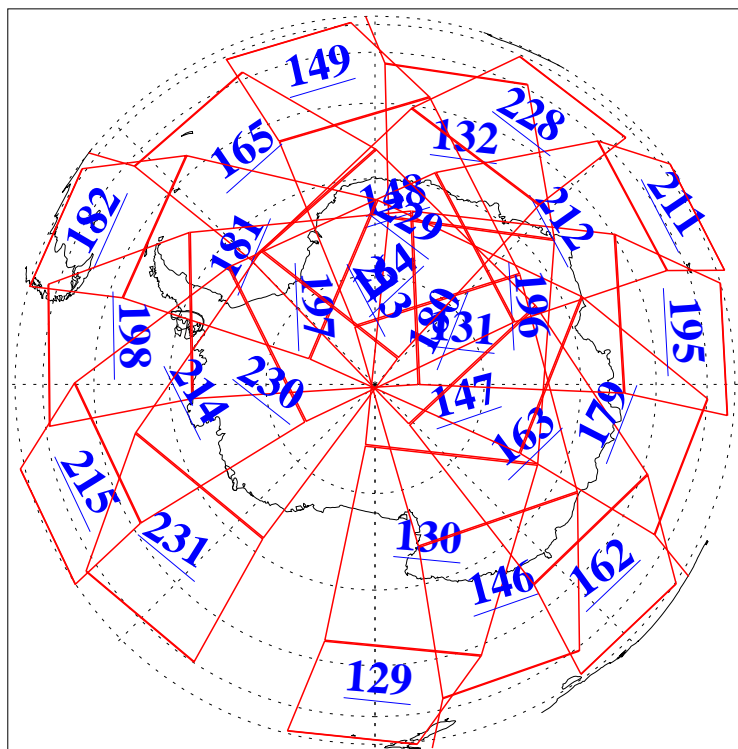

Legend: AMSU Available, HSB Available, AIRS Available