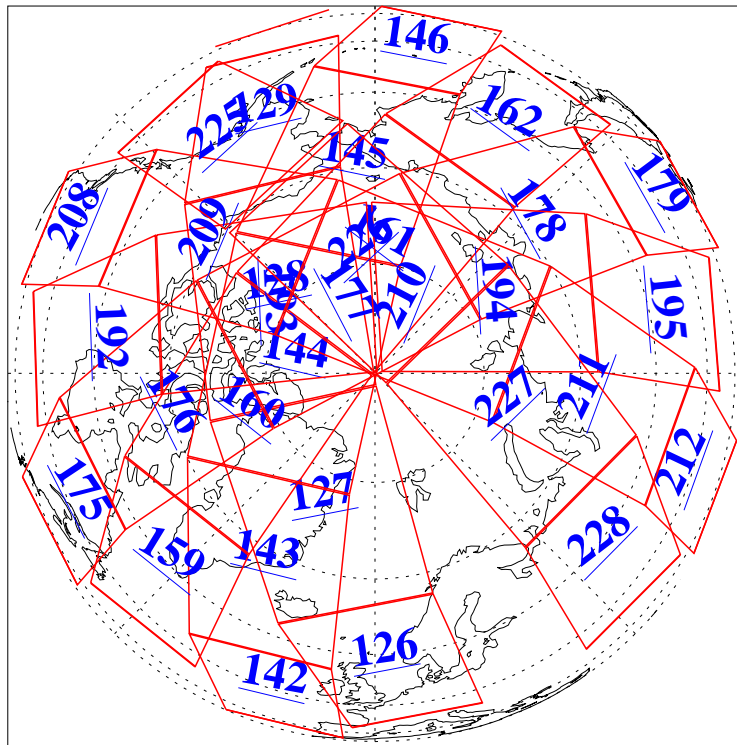

24 Oct 2013
DoY 297
Aqua Day 4191
Ascending Granules

Descending Granules

Legend: AMSU Available, HSB Available, AIRS Available

L1B Availability
 AMSU Granules: 240
 HSB Granules: 0
 AIRS Granules: 236

24 Oct 2013
 DoY 297
 Aqua Day 4191

Northern Hemisphere Granules

Southern Hemisphere Granules

Legend: AMSU Available, HSB Available, AIRS Available