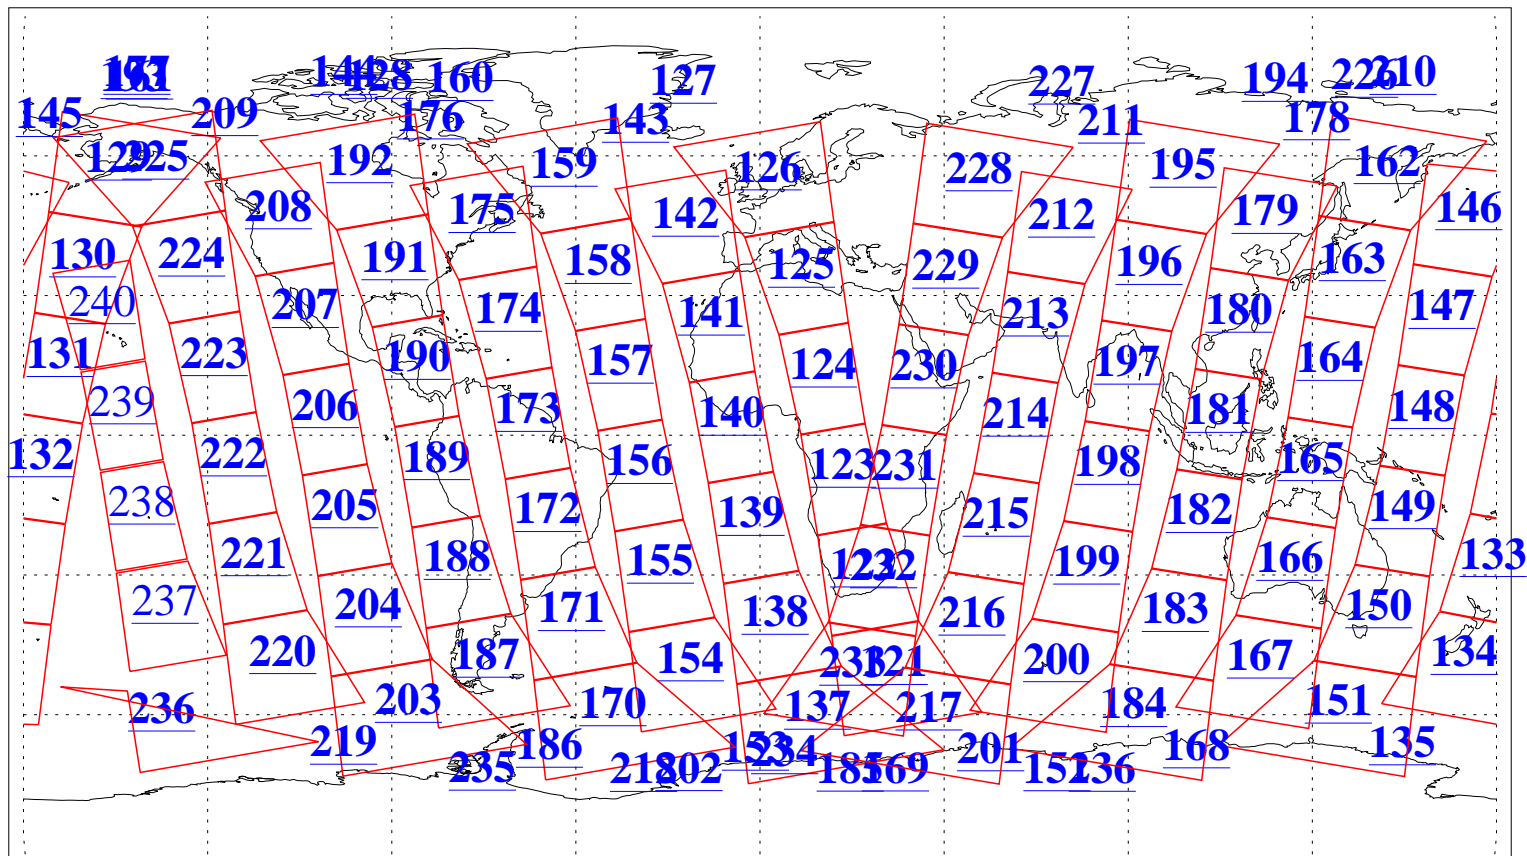

L1B Availability
AMSU Granules: 240
HSB Granules: 0
AIRS Granules: 236

24 Oct 2013
DoY 297
Aqua Day 4191
Granules: 1 to 120

Granules: 121 to 240

Legend: AMSU Available, HSB Available, AIRS Available

L1B Availability
AMSU Granules: 240
HSB Granules: 0
AIRS Granules: 236

24 Oct 2013
DoY 297
Aqua Day 4191
Ascending Granules

Descending Granules

Legend: AMSU Available, HSB Available, AIRS Available

L1B Availability
 AMSU Granules: 240
 HSB Granules: 0
 AIRS Granules: 236

24 Oct 2013
 DoY 297
 Aqua Day 4191

Northern Hemisphere Granules

Southern Hemisphere Granules

Legend: AMSU Available, HSB Available, AIRS Available