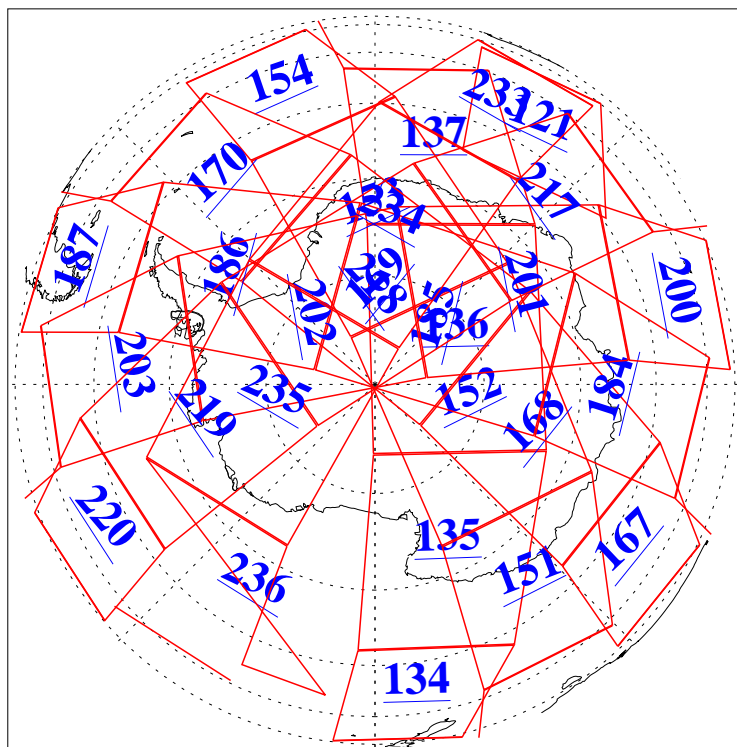

L1B Availability
AMSU Granules: 240
HSB Granules: 0
AIRS Granules: 236

24 Oct 2013
DoY 297
Aqua Day 4191
Granules: 1 to 120

Granules: 121 to 240

Legend: AMSU Available, HSB Available, AIRS Available

L1B Availability
AMSU Granules: 240
HSB Granules: 0
AIRS Granules: 236

24 Oct 2013
DoY 297
Aqua Day 4191
Ascending Granules

Descending Granules

Legend: AMSU Available, HSB Available, AIRS Available

L1B Availability
 AMSU Granules: 240
 HSB Granules: 0
 AIRS Granules: 236

24 Oct 2013
 DoY 297
 Aqua Day 4191

Northern Hemisphere Granules

Southern Hemisphere Granules

Legend: AMSU Available, HSB Available, AIRS Available