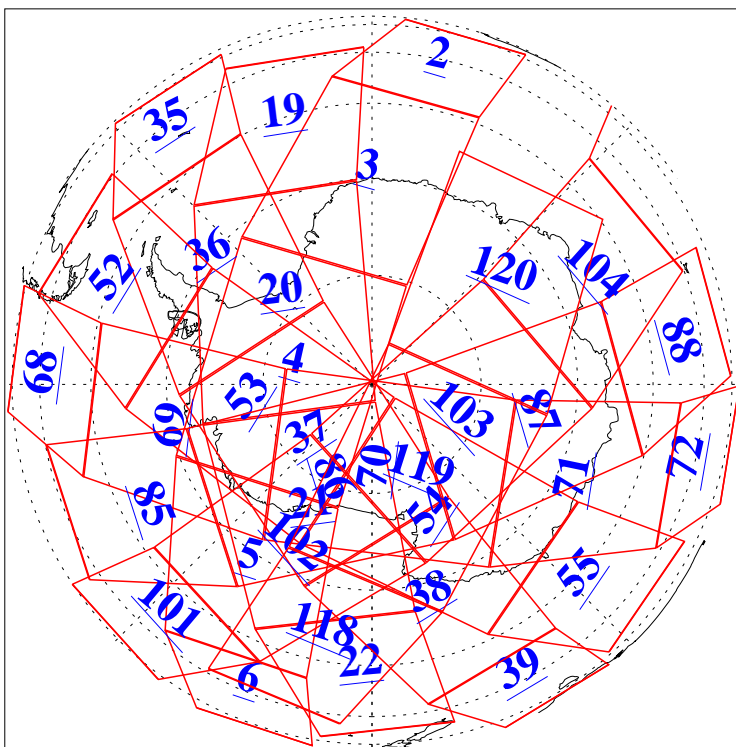

L1B Availability
AMSU Granules: 240
HSB Granules: 0
AIRS Granules: 236

24 Oct 2013
DoY 297
Aqua Day 4191
Granules: 1 to 120

Granules: 121 to 240

Legend: AMSU Available, HSB Available, AIRS Available

L1B Availability
AMSU Granules: 240
HSB Granules: 0
AIRS Granules: 236

24 Oct 2013
DoY 297
Aqua Day 4191
Ascending Granules

Descending Granules

Legend: AMSU Available, HSB Available, AIRS Available

L1B Availability
 AMSU Granules: 240
 HSB Granules: 0
 AIRS Granules: 236

24 Oct 2013
 DoY 297
 Aqua Day 4191

Northern Hemisphere Granules

Southern Hemisphere Granules

Legend: AMSU Available, HSB Available, AIRS Available