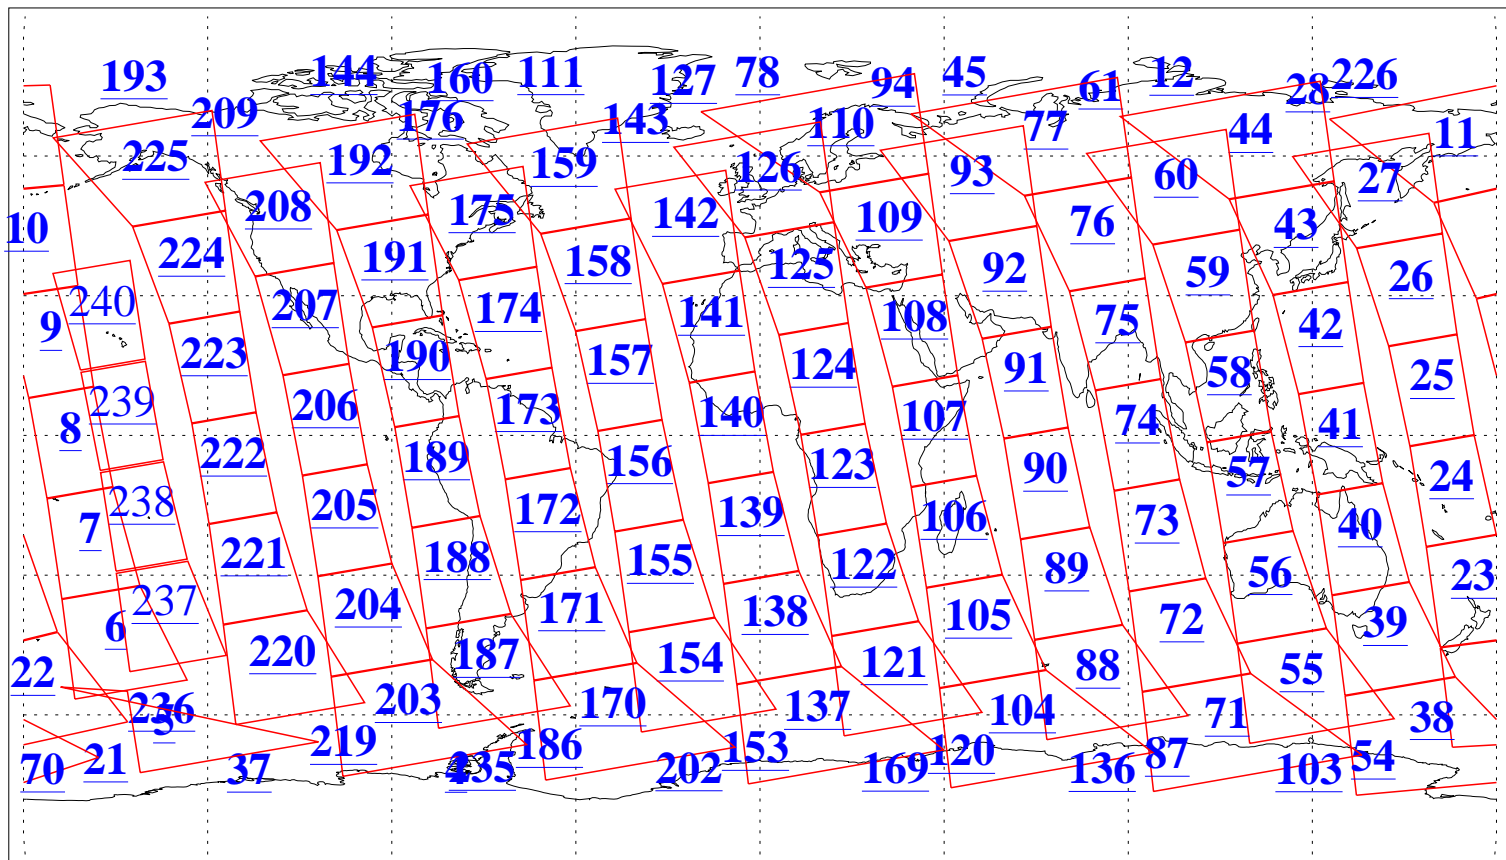

L1B Availability
AMSU Granules: 240
HSB Granules: 0
AIRS Granules: 236

24 Oct 2013
DoY 297
Aqua Day 4191
Granules: 1 to 120

Granules: 121 to 240

Legend: AMSU Available, HSB Available, AIRS Available

L1B Availability
AMSU Granules: 240
HSB Granules: 0
AIRS Granules: 236

24 Oct 2013
DoY 297
Aqua Day 4191
Ascending Granules

Descending Granules

Legend: AMSU Available, HSB Available, AIRS Available

L1B Availability
 AMSU Granules: 240
 HSB Granules: 0
 AIRS Granules: 236

24 Oct 2013
 DoY 297
 Aqua Day 4191

Northern Hemisphere Granules

Southern Hemisphere Granules

Legend: AMSU Available, HSB Available, AIRS Available