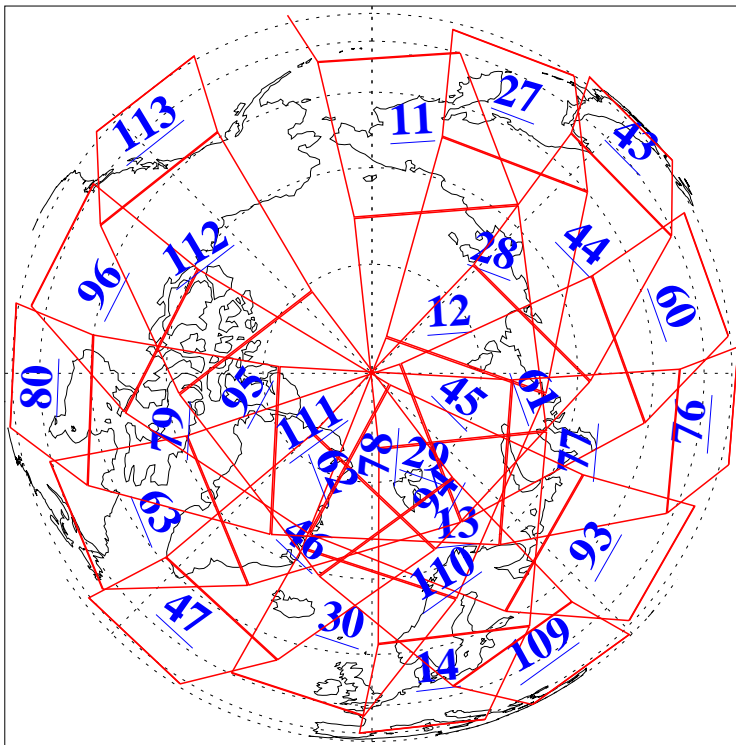

L1B Availability
AMSU Granules: 240
HSB Granules: 0
AIRS Granules: 236

24 Oct 2013
DoY 297
Aqua Day 4191
Granules: 1 to 120

Granules: 121 to 240

Legend: AMSU Available, HSB Available, AIRS Available

L1B Availability
AMSU Granules: 240
HSB Granules: 0
AIRS Granules: 236

24 Oct 2013
DoY 297
Aqua Day 4191
Ascending Granules

Descending Granules

Legend: AMSU Available, HSB Available, AIRS Available

L1B Availability
 AMSU Granules: 240
 HSB Granules: 0
 AIRS Granules: 236

24 Oct 2013
 DoY 297
 Aqua Day 4191

Northern Hemisphere Granules

Southern Hemisphere Granules

Legend: AMSU Available, HSB Available, AIRS Available