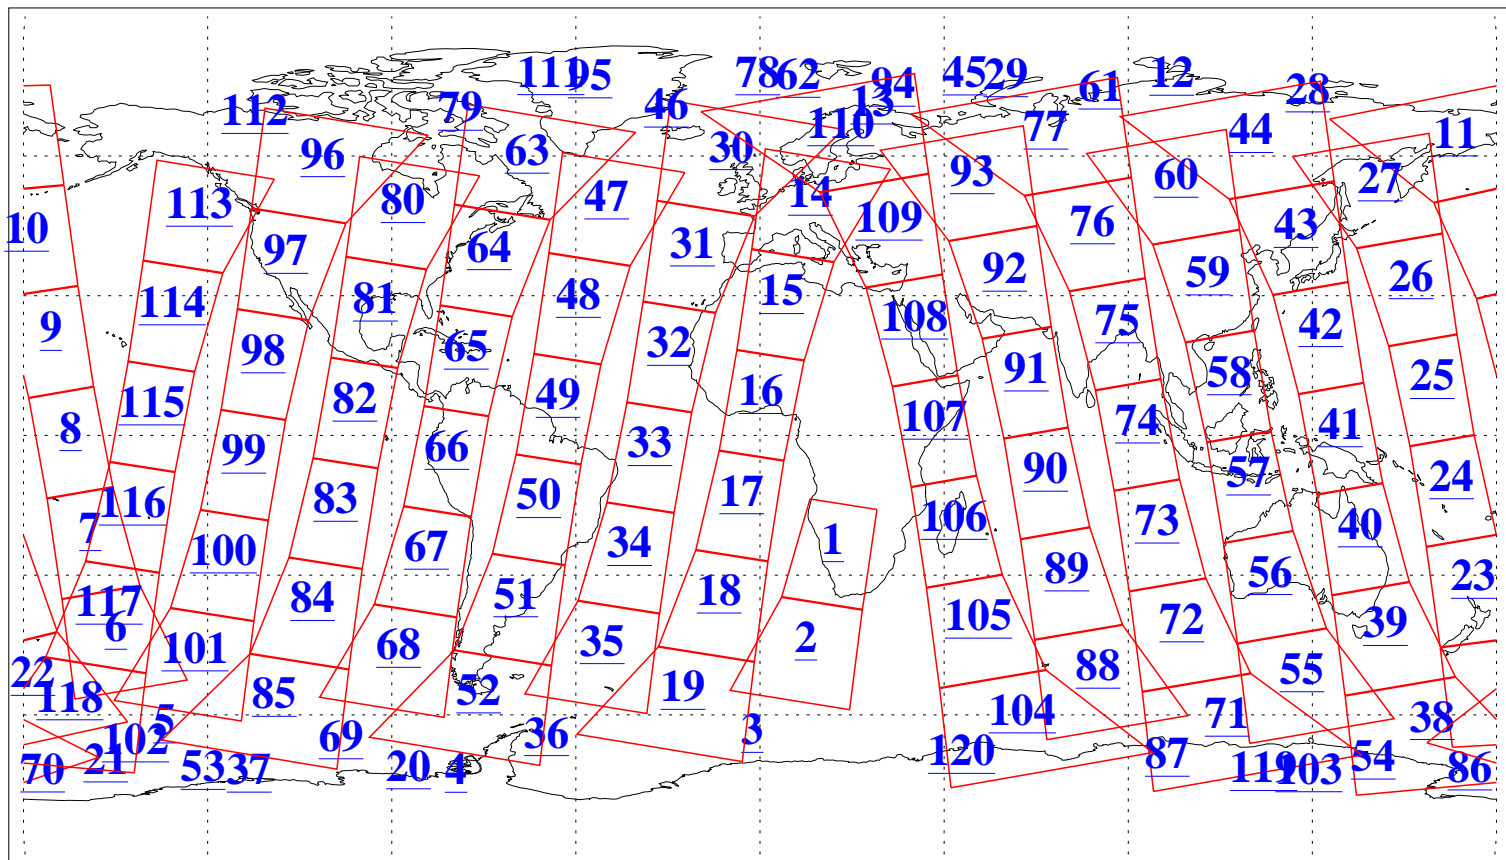

L1B Availability
AMSU Granules: 240
HSB Granules: 0
AIRS Granules: 236

24 Oct 2013
DoY 297
Aqua Day 4191
Granules: 1 to 120

Granules: 121 to 240

Legend: AMSU Available, HSB Available, AIRS Available

L1B Availability
AMSU Granules: 240
HSB Granules: 0
AIRS Granules: 236

24 Oct 2013
DoY 297
Aqua Day 4191
Ascending Granules

Descending Granules

Legend: AMSU Available, HSB Available, AIRS Available

L1B Availability
 AMSU Granules: 240
 HSB Granules: 0
 AIRS Granules: 236

24 Oct 2013
 DoY 297
 Aqua Day 4191

Northern Hemisphere Granules

Southern Hemisphere Granules

Legend: AMSU Available, HSB Available, AIRS Available