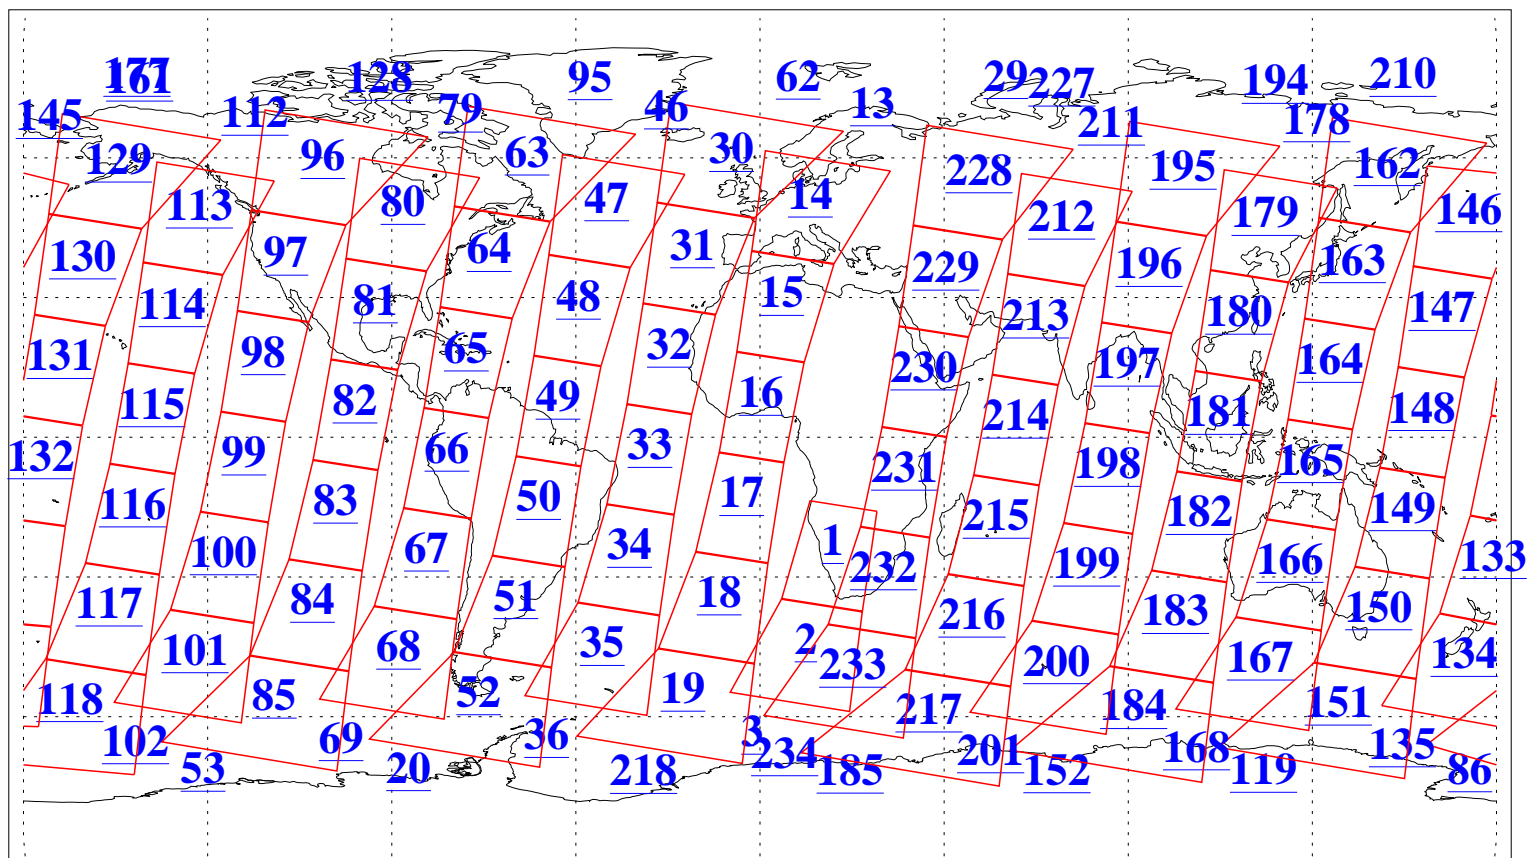

L1B Availability
AMSU Granules: 240
HSB Granules: 0
AIRS Granules: 236

24 Oct 2013
DoY 297
Aqua Day 4191
Granules: 1 to 120

Granules: 121 to 240

Legend: AMSU Available, HSB Available, AIRS Available

L1B Availability
AMSU Granules: 240
HSB Granules: 0
AIRS Granules: 236

24 Oct 2013
DoY 297
Aqua Day 4191
Ascending Granules

Descending Granules

Legend: AMSU Available, HSB Available, AIRS Available

L1B Availability
 AMSU Granules: 240
 HSB Granules: 0
 AIRS Granules: 236

24 Oct 2013
 DoY 297
 Aqua Day 4191

Northern Hemisphere Granules

Southern Hemisphere Granules

Legend: AMSU Available, HSB Available, AIRS Available