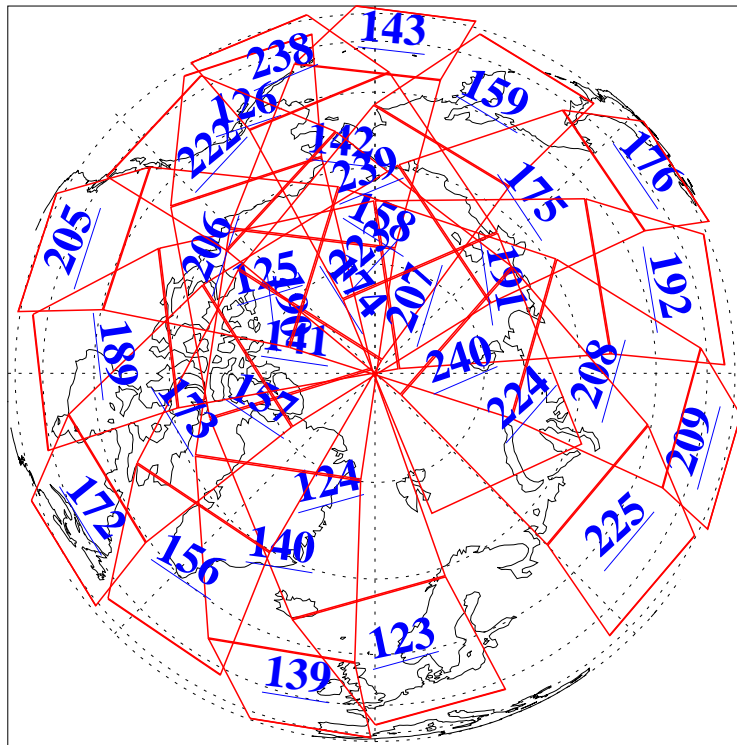

L1B Availability
AMSU Granules: 240
HSB Granules: 0
AIRS Granules: 240

19 Oct 2013
DoY 292
Aqua Day 4186
Granules: 1 to 120

Granules: 121 to 240

Legend: AMSU Available, HSB Available, AIRS Available

L1B Availability
AMSU Granules: 240
HSB Granules: 0
AIRS Granules: 240

19 Oct 2013
DoY 292
Aqua Day 4186
Ascending Granules

Descending Granules

Legend: AMSU Available, HSB Available, AIRS Available

L1B Availability
 AMSU Granules: 240
 HSB Granules: 0
 AIRS Granules: 240

19 Oct 2013
 DoY 292
 Aqua Day 4186

Northern Hemisphere Granules

Southern Hemisphere Granules

Legend: AMSU Available, HSB Available, AIRS Available