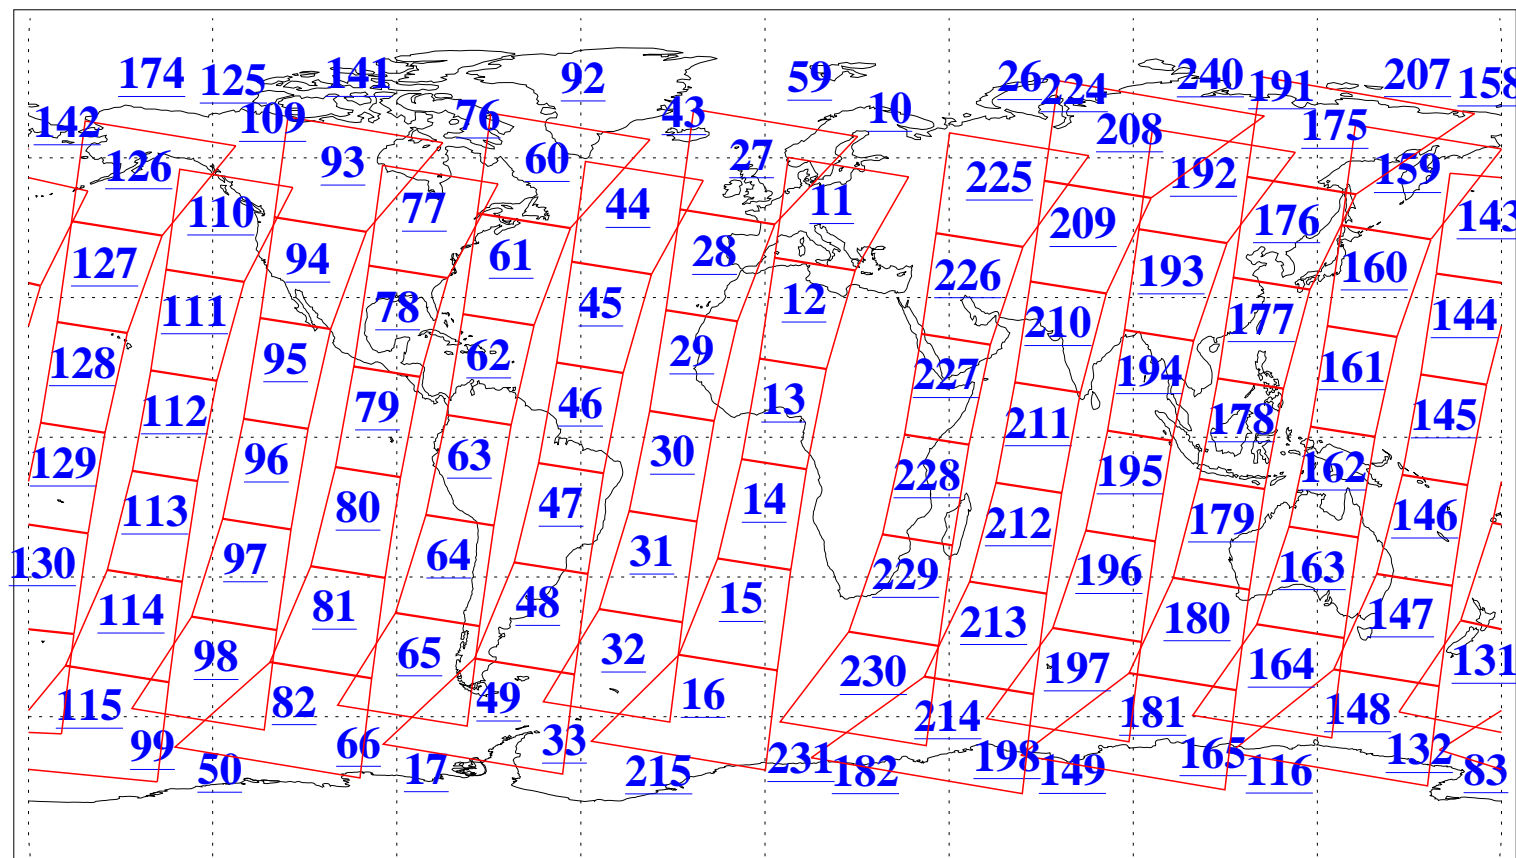

L1B Availability
AMSU Granules: 240
HSB Granules: 0
AIRS Granules: 240

19 Oct 2013
DoY 292
Aqua Day 4186
Granules: 1 to 120

Granules: 121 to 240

Legend: AMSU Available, HSB Available, AIRS Available

L1B Availability
AMSU Granules: 240
HSB Granules: 0
AIRS Granules: 240

19 Oct 2013
DoY 292
Aqua Day 4186
Ascending Granules

Descending Granules

Legend: AMSU Available, HSB Available, AIRS Available

L1B Availability
 AMSU Granules: 240
 HSB Granules: 0
 AIRS Granules: 240

19 Oct 2013
 DoY 292
 Aqua Day 4186

Northern Hemisphere Granules

Southern Hemisphere Granules

Legend: AMSU Available, HSB Available, AIRS Available