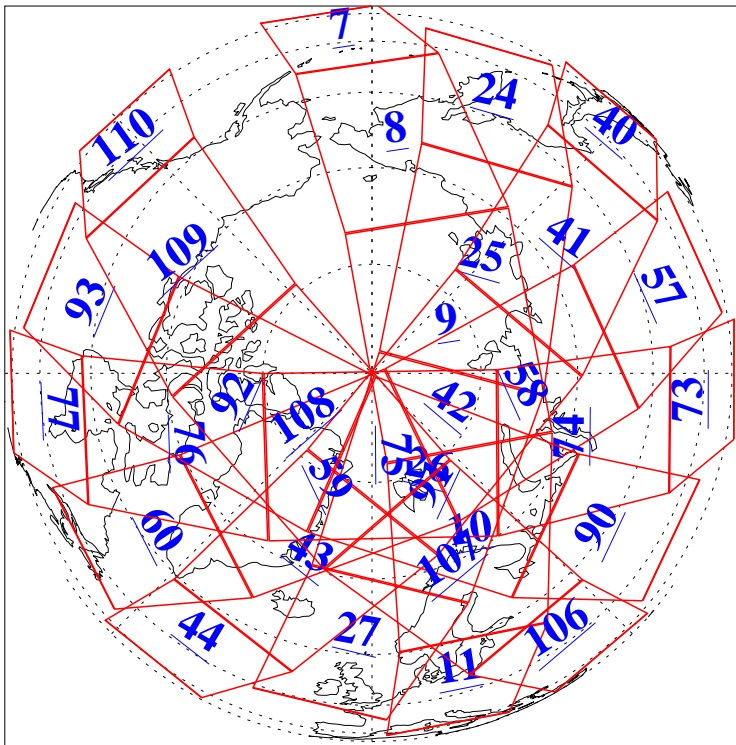

L1B Availability
AMSU Granules: 240
HSB Granules: 0
AIRS Granules: 240

19 Oct 2013
DoY 292
Aqua Day 4186
Granules: 1 to 120

Granules: 121 to 240

Legend: AMSU Available, HSB Available, AIRS Available

L1B Availability
AMSU Granules: 240
HSB Granules: 0
AIRS Granules: 240

19 Oct 2013
DoY 292
Aqua Day 4186
Ascending Granules

Descending Granules

Legend: AMSU Available, HSB Available, AIRS Available

L1B Availability
 AMSU Granules: 240
 HSB Granules: 0
 AIRS Granules: 240

19 Oct 2013
 DoY 292
 Aqua Day 4186

Northern Hemisphere Granules

Southern Hemisphere Granules

Legend: AMSU Available, HSB Available, AIRS Available