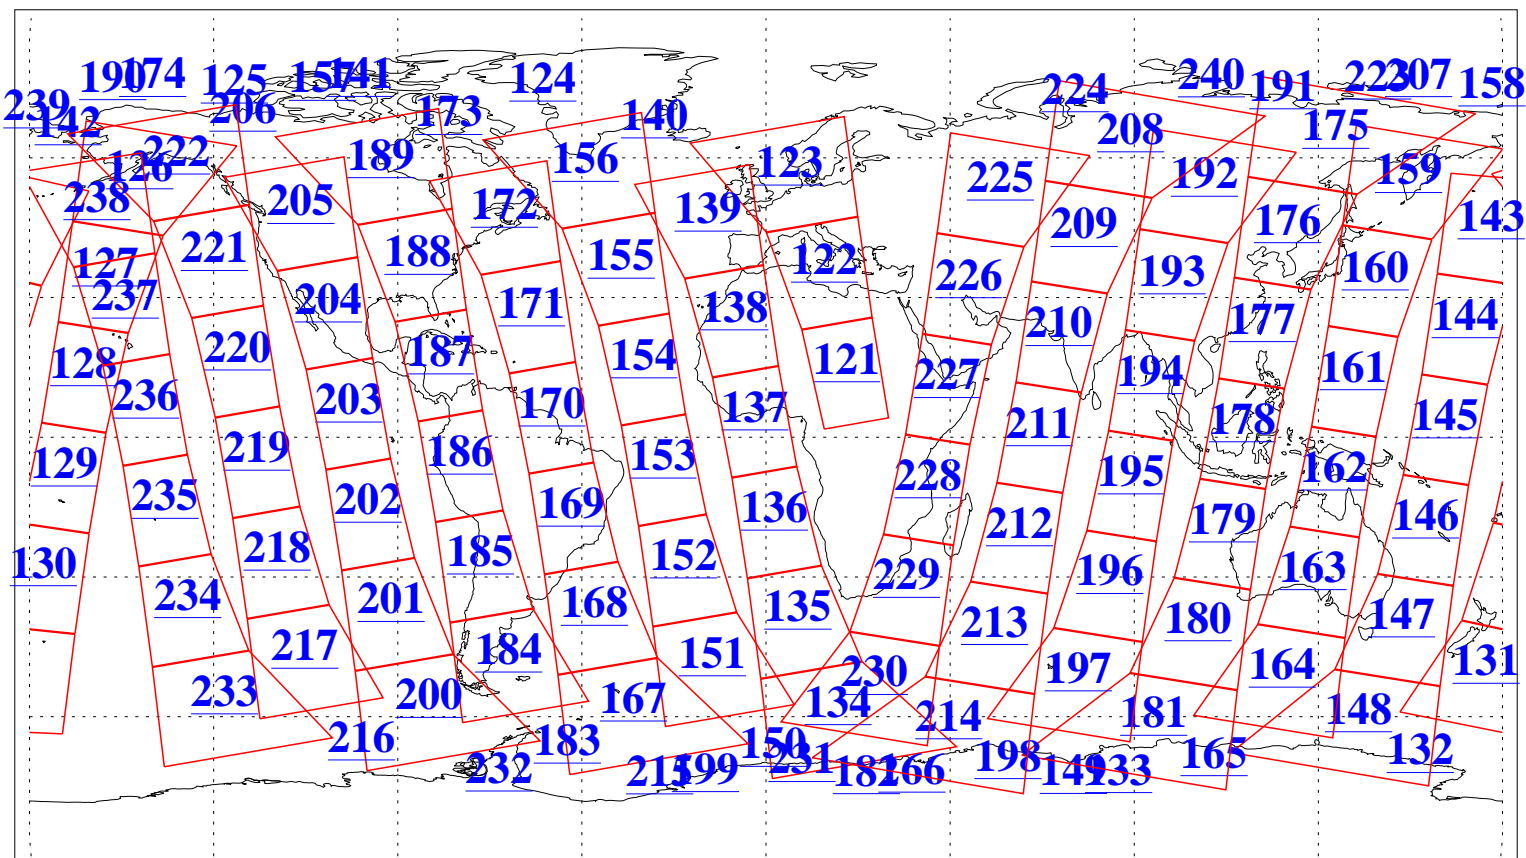

L1B Availability
AMSU Granules: 240
HSB Granules: 0
AIRS Granules: 240

19 Oct 2013
DoY 292
Aqua Day 4186
Granules: 1 to 120

Granules: 121 to 240

Legend: AMSU Available, HSB Available, AIRS Available

L1B Availability
AMSU Granules: 240
HSB Granules: 0
AIRS Granules: 240

19 Oct 2013
DoY 292
Aqua Day 4186
Ascending Granules

Descending Granules

Legend: AMSU Available, HSB Available, AIRS Available

L1B Availability
 AMSU Granules: 240
 HSB Granules: 0
 AIRS Granules: 240

19 Oct 2013
 DoY 292
 Aqua Day 4186

Northern Hemisphere Granules

Southern Hemisphere Granules

Legend: AMSU Available, HSB Available, AIRS Available