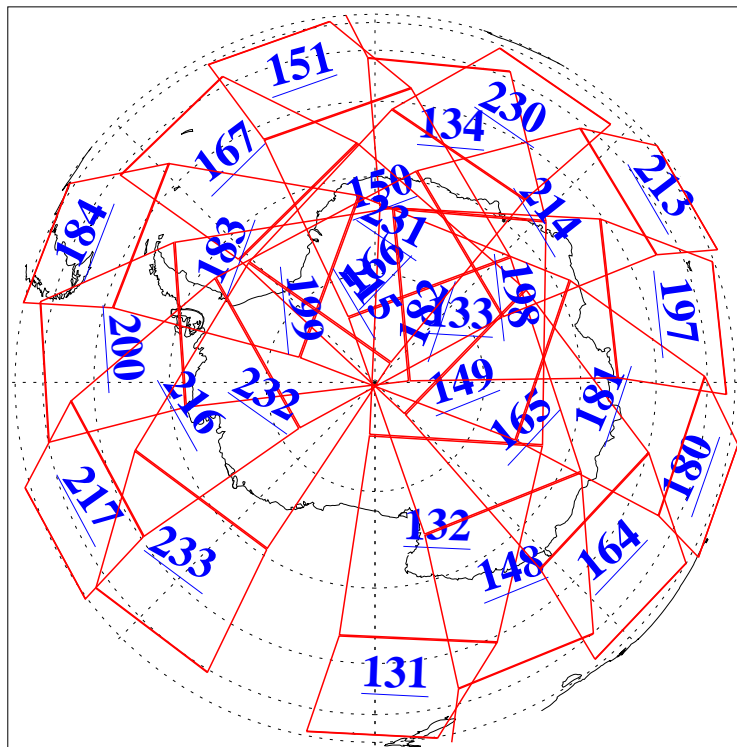

L1B Availability
AMSU Granules: 240
HSB Granules: 0
AIRS Granules: 240

19 Oct 2013
DoY 292
Aqua Day 4186
Granules: 1 to 120

Granules: 121 to 240

Legend: AMSU Available, HSB Available, AIRS Available

L1B Availability
AMSU Granules: 240
HSB Granules: 0
AIRS Granules: 240

19 Oct 2013
DoY 292
Aqua Day 4186
Ascending Granules

Descending Granules

Legend: AMSU Available, HSB Available, AIRS Available

L1B Availability
 AMSU Granules: 240
 HSB Granules: 0
 AIRS Granules: 240

19 Oct 2013
 DoY 292
 Aqua Day 4186

Northern Hemisphere Granules

Southern Hemisphere Granules

Legend: AMSU Available, HSB Available, AIRS Available