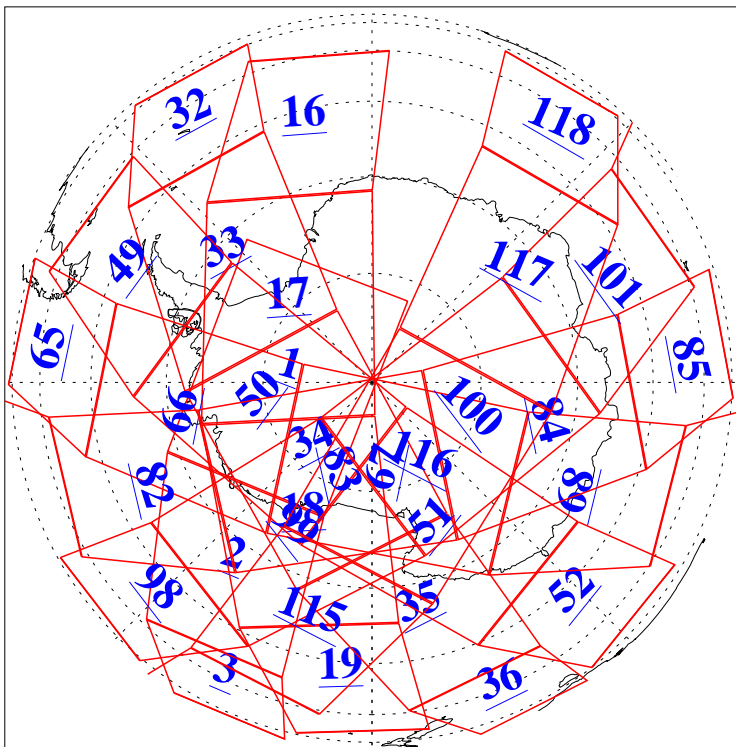

L1B Availability
AMSU Granules: 240
HSB Granules: 0
AIRS Granules: 240

19 Oct 2013
DoY 292
Aqua Day 4186
Granules: 1 to 120

Granules: 121 to 240

Legend: AMSU Available, HSB Available, AIRS Available

L1B Availability
AMSU Granules: 240
HSB Granules: 0
AIRS Granules: 240

19 Oct 2013
DoY 292
Aqua Day 4186
Ascending Granules

Descending Granules

Legend: AMSU Available, HSB Available, AIRS Available

L1B Availability
 AMSU Granules: 240
 HSB Granules: 0
 AIRS Granules: 240

19 Oct 2013
 DoY 292
 Aqua Day 4186

Northern Hemisphere Granules

Southern Hemisphere Granules

Legend: AMSU Available, HSB Available, AIRS Available