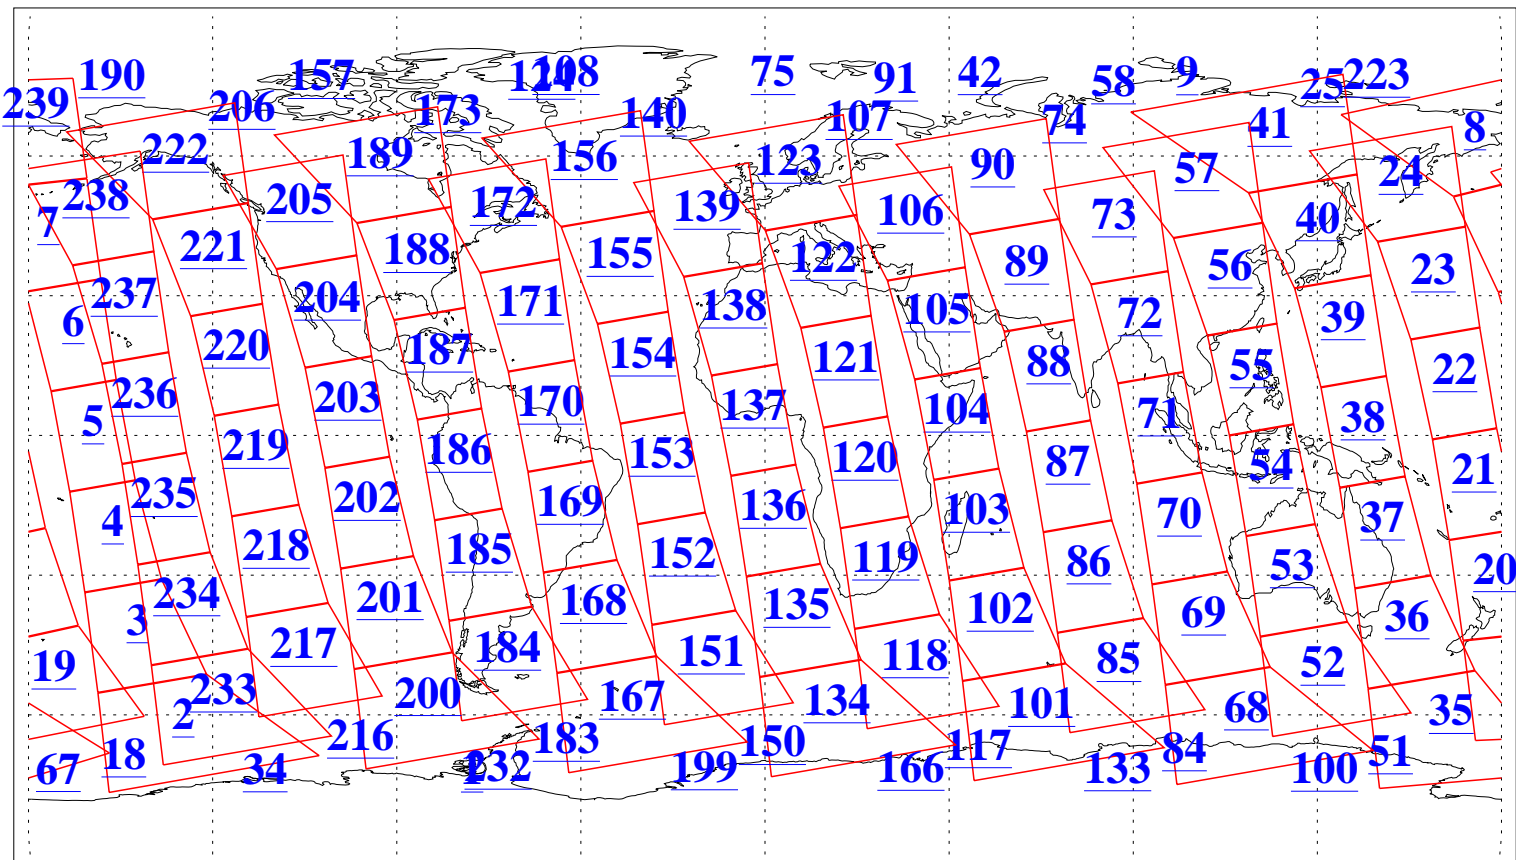

L1B Availability
AMSU Granules: 240
HSB Granules: 0
AIRS Granules: 240

19 Oct 2013
DoY 292
Aqua Day 4186
Granules: 1 to 120

Granules: 121 to 240

Legend: AMSU Available, HSB Available, AIRS Available

L1B Availability
AMSU Granules: 240
HSB Granules: 0
AIRS Granules: 240

19 Oct 2013
DoY 292
Aqua Day 4186
Ascending Granules

Descending Granules

Legend: AMSU Available, HSB Available, AIRS Available

L1B Availability
 AMSU Granules: 240
 HSB Granules: 0
 AIRS Granules: 240

19 Oct 2013
 DoY 292
 Aqua Day 4186

Northern Hemisphere Granules

Southern Hemisphere Granules

Legend: AMSU Available, HSB Available, AIRS Available