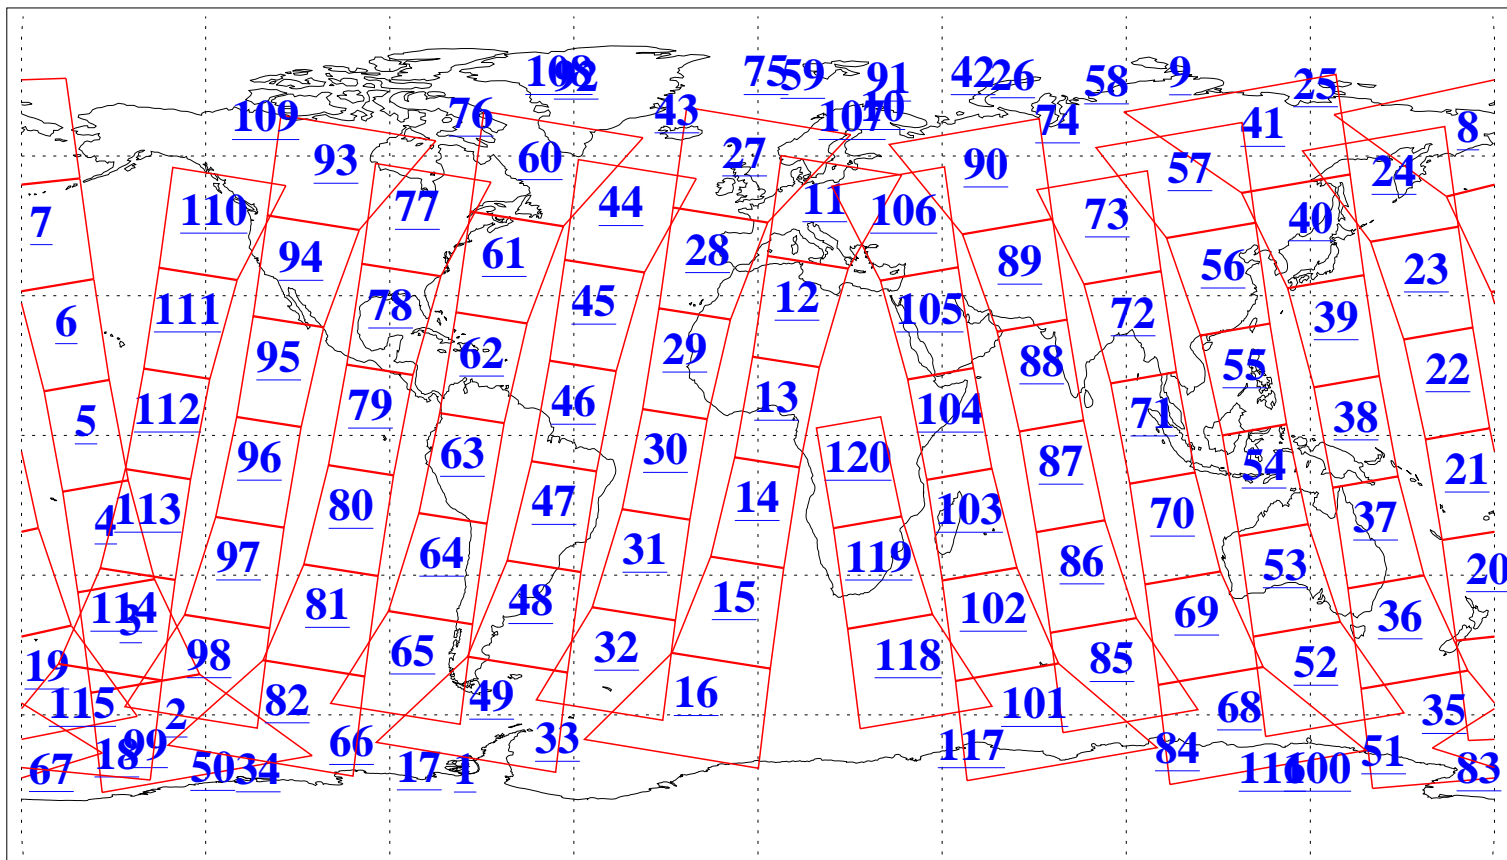

L1B Availability
AMSU Granules: 240
HSB Granules: 0
AIRS Granules: 240

19 Oct 2013
DoY 292
Aqua Day 4186
Granules: 1 to 120

Granules: 121 to 240

Legend: AMSU Available, HSB Available, AIRS Available

L1B Availability
AMSU Granules: 240
HSB Granules: 0
AIRS Granules: 240

19 Oct 2013
DoY 292
Aqua Day 4186
Ascending Granules

Descending Granules

Legend: AMSU Available, HSB Available, AIRS Available

L1B Availability
 AMSU Granules: 240
 HSB Granules: 0
 AIRS Granules: 240

19 Oct 2013
 DoY 292
 Aqua Day 4186

Northern Hemisphere Granules

Southern Hemisphere Granules

Legend: AMSU Available, HSB Available, AIRS Available