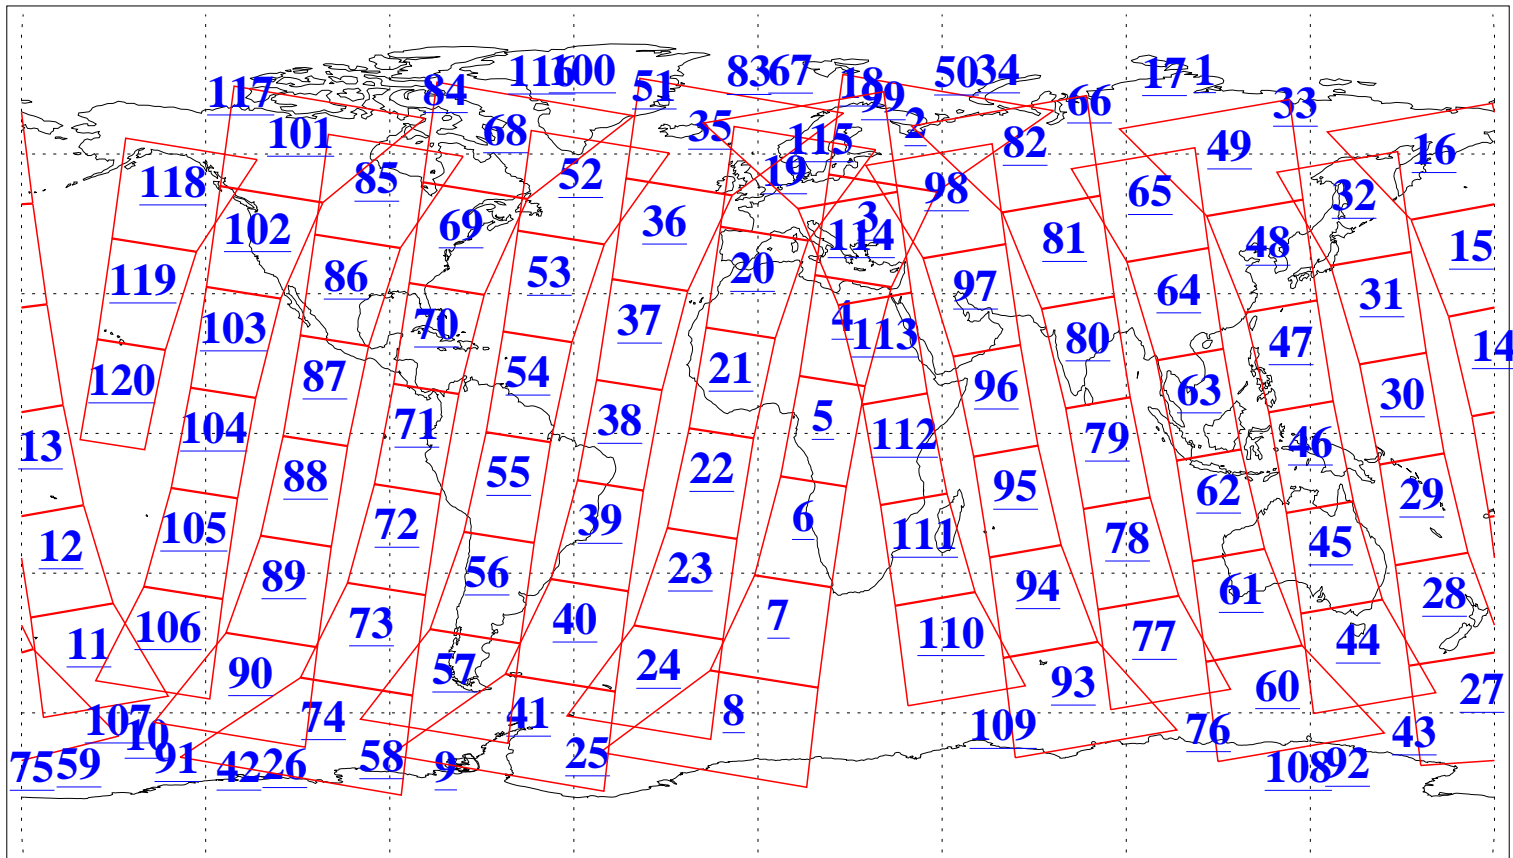

L1B Availability
AMSU Granules: 240
HSB Granules: 0
AIRS Granules: 240

11 Oct 2013
DoY 284
Aqua Day 4178
Granules: 1 to 120

Granules: 121 to 240

Legend: AMSU Available, HSB Available, AIRS Available

L1B Availability
AMSU Granules: 240
HSB Granules: 0
AIRS Granules: 240

11 Oct 2013
DoY 284
Aqua Day 4178

Ascending Granules

Descending Granules

Legend: AMSU Available, HSB Available, AIRS Available

L1B Availability
 AMSU Granules: 240
 HSB Granules: 0
 AIRS Granules: 240

11 Oct 2013
 DoY 284
 Aqua Day 4178

Northern Hemisphere Granules

Southern Hemisphere Granules

Legend: AMSU Available, HSB Available, AIRS Available