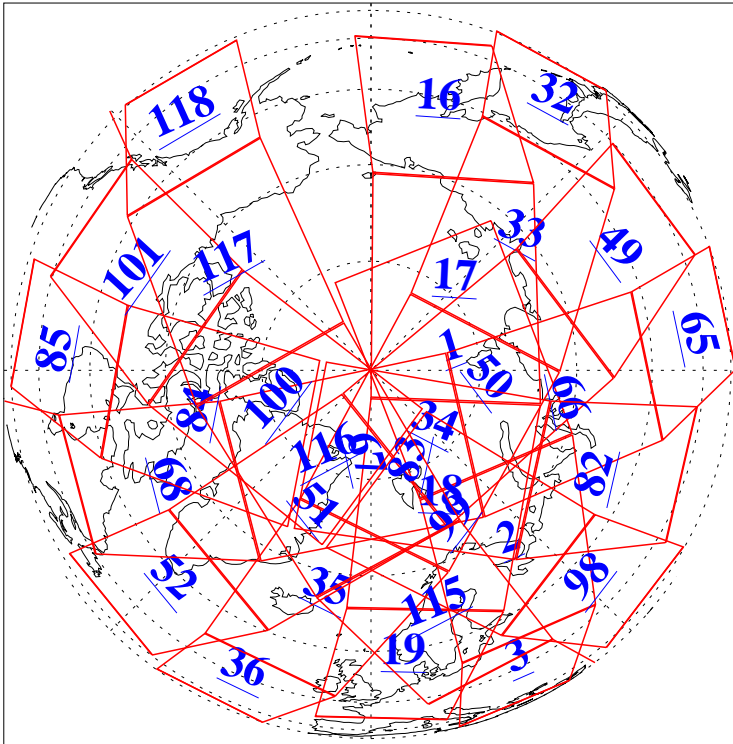

L1B Availability
AMSU Granules: 240
HSB Granules: 0
AIRS Granules: 240

11 Oct 2013
DoY 284
Aqua Day 4178
Granules: 1 to 120

Granules: 121 to 240

Legend: AMSU Available, HSB Available, AIRS Available

L1B Availability
AMSU Granules: 240
HSB Granules: 0
AIRS Granules: 240

11 Oct 2013
DoY 284
Aqua Day 4178

Ascending Granules

Descending Granules

Legend: AMSU Available, HSB Available, AIRS Available

L1B Availability
 AMSU Granules: 240
 HSB Granules: 0
 AIRS Granules: 240

11 Oct 2013
 DoY 284
 Aqua Day 4178

Northern Hemisphere Granules

Southern Hemisphere Granules

Legend: AMSU Available, HSB Available, AIRS Available