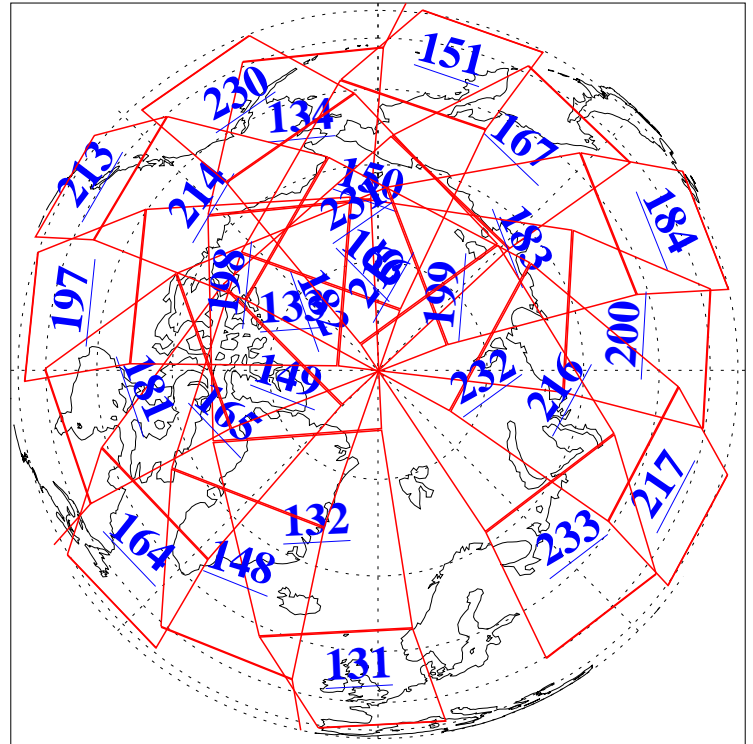

11 Oct 2013
DoY 284
Aqua Day 4178

Ascending Granules

Descending Granules

Legend: AMSU Available, HSB Available, AIRS Available

L1B Availability
 AMSU Granules: 240
 HSB Granules: 0
 AIRS Granules: 240

11 Oct 2013
 DoY 284
 Aqua Day 4178

Northern Hemisphere Granules

Southern Hemisphere Granules

Legend: AMSU Available, HSB Available, AIRS Available