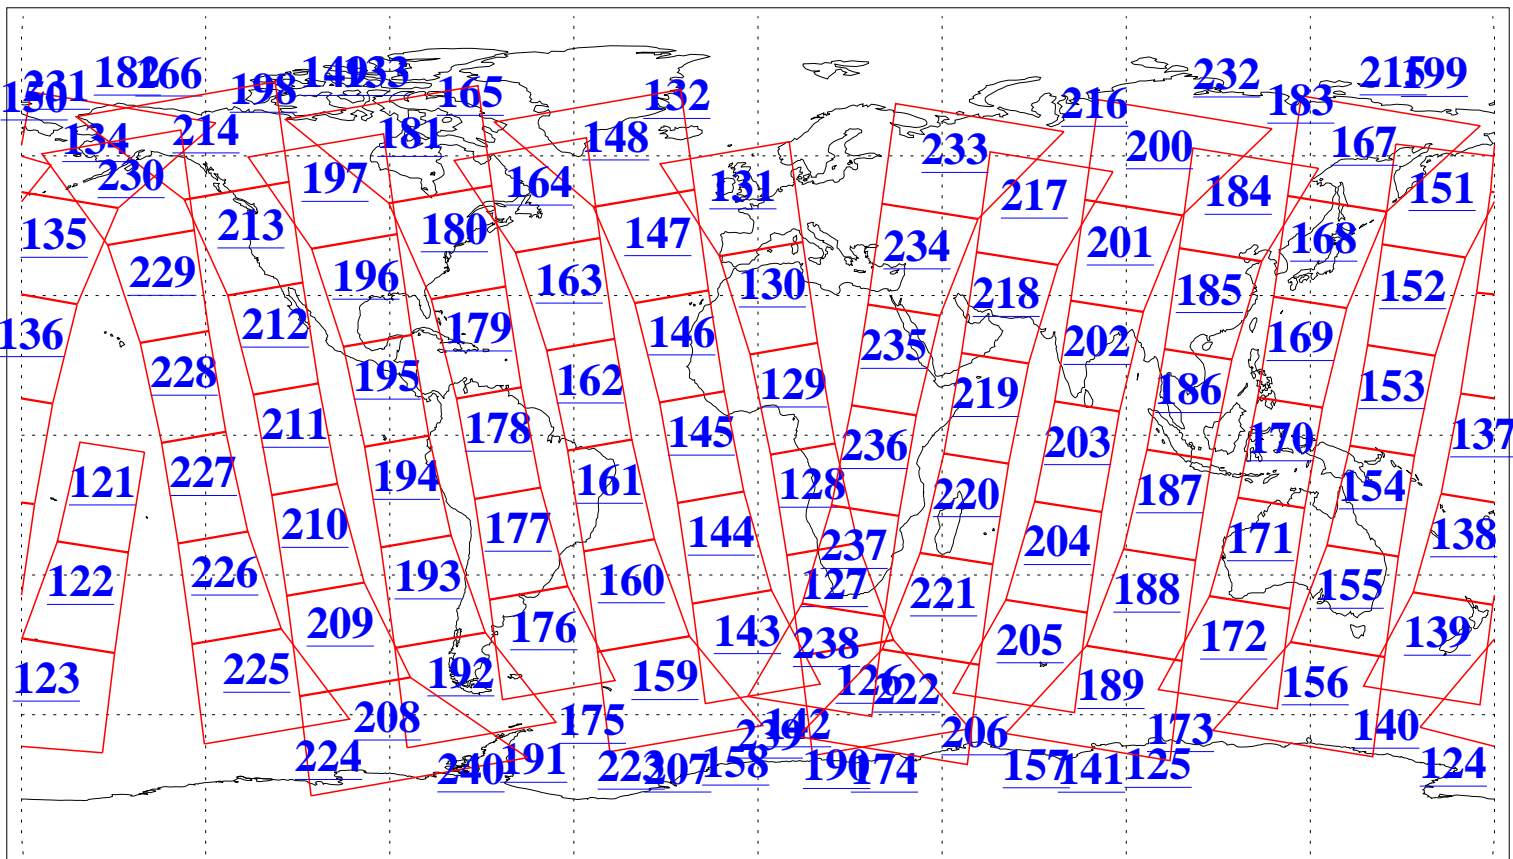

L1B Availability
AMSU Granules: 240
HSB Granules: 0
AIRS Granules: 240

11 Oct 2013
DoY 284
Aqua Day 4178
Granules: 1 to 120

Granules: 121 to 240

Legend: AMSU Available, HSB Available, AIRS Available

L1B Availability
AMSU Granules: 240
HSB Granules: 0
AIRS Granules: 240

11 Oct 2013
DoY 284
Aqua Day 4178

Ascending Granules

Descending Granules

Legend: AMSU Available, HSB Available, AIRS Available

L1B Availability
 AMSU Granules: 240
 HSB Granules: 0
 AIRS Granules: 240

11 Oct 2013
 DoY 284
 Aqua Day 4178