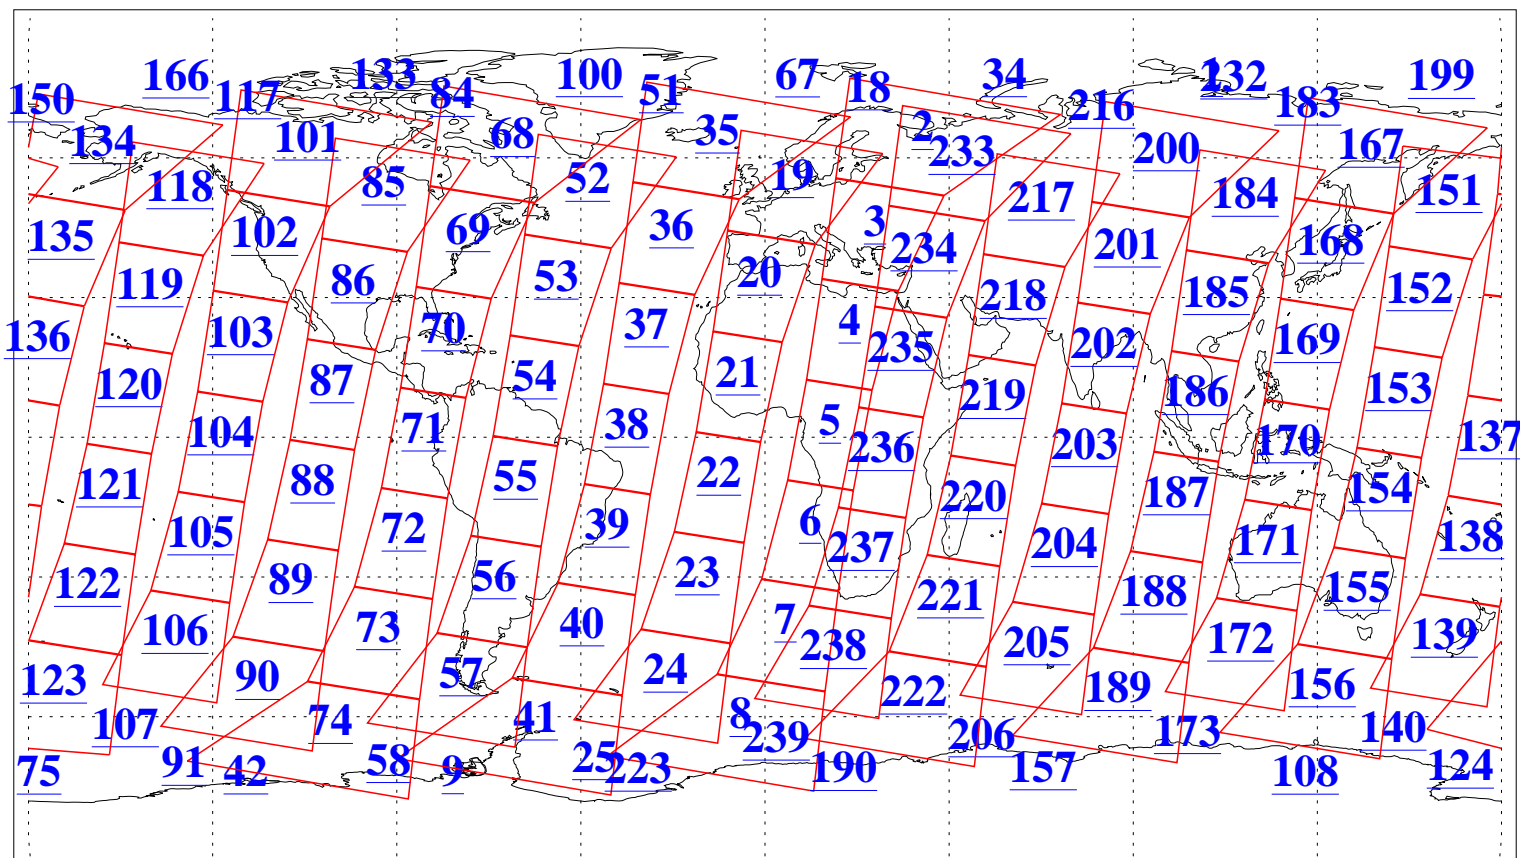

L1B Availability
AMSU Granules: 240
HSB Granules: 0
AIRS Granules: 240

11 Oct 2013
DoY 284
Aqua Day 4178
Granules: 1 to 120

Granules: 121 to 240

Legend: AMSU Available, HSB Available, AIRS Available

L1B Availability
AMSU Granules: 240
HSB Granules: 0
AIRS Granules: 240

11 Oct 2013
DoY 284
Aqua Day 4178

Ascending Granules

Descending Granules

Legend: AMSU Available, HSB Available, AIRS Available

L1B Availability
 AMSU Granules: 240
 HSB Granules: 0
 AIRS Granules: 240

11 Oct 2013
 DoY 284
 Aqua Day 4178

Northern Hemisphere Granules

Southern Hemisphere Granules

Legend: AMSU Available, HSB Available, AIRS Available