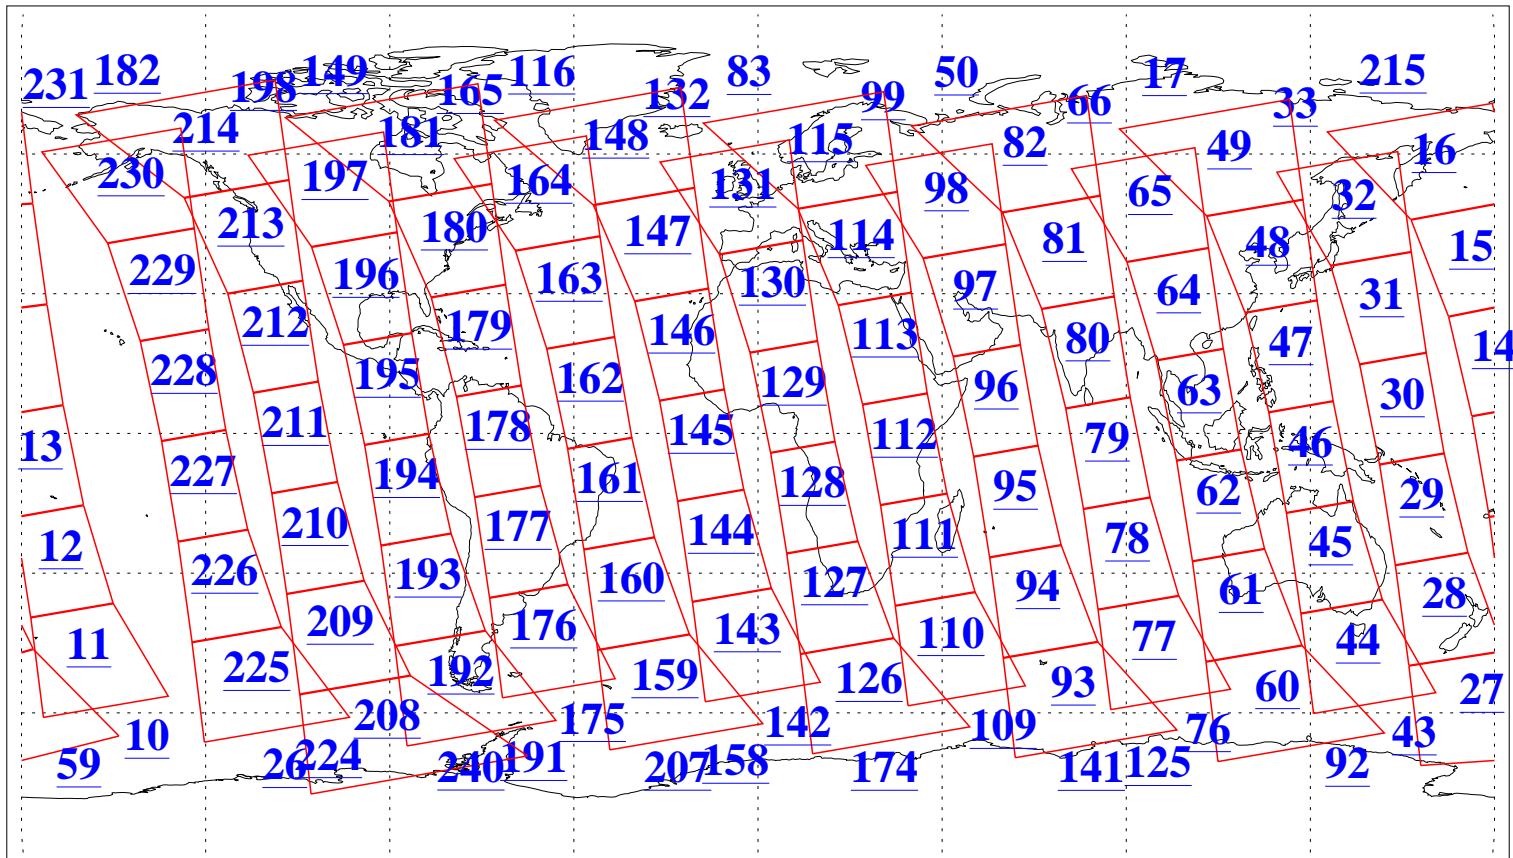

L1B Availability
AMSU Granules: 240
HSB Granules: 0
AIRS Granules: 240

11 Oct 2013
DoY 284
Aqua Day 4178
Granules: 1 to 120

Granules: 121 to 240

Legend: AMSU Available, HSB Available, AIRS Available

L1B Availability
AMSU Granules: 240
HSB Granules: 0
AIRS Granules: 240

11 Oct 2013
DoY 284
Aqua Day 4178

Ascending Granules

Descending Granules

Legend: AMSU Available, HSB Available, AIRS Available

L1B Availability
 AMSU Granules: 240
 HSB Granules: 0
 AIRS Granules: 240

11 Oct 2013
 DoY 284
 Aqua Day 4178

Northern Hemisphere Granules

Southern Hemisphere Granules

Legend: AMSU Available, HSB Available, AIRS Available