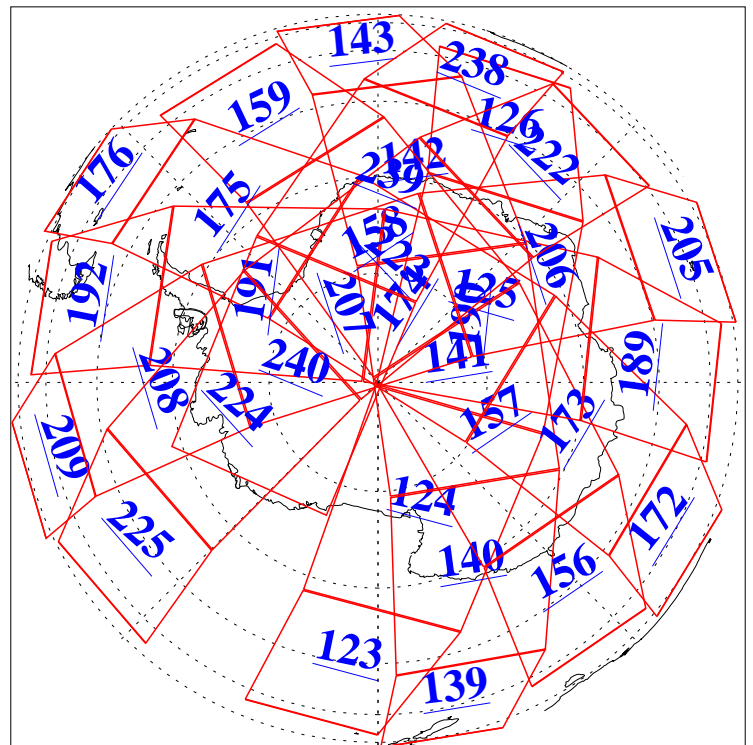

L1B Availability
AMSU Granules: 240
HSB Granules: 0
AIRS Granules: 240

11 Oct 2013
DoY 284
Aqua Day 4178
Granules: 1 to 120

Granules: 121 to 240

Legend: AMSU Available, HSB Available, AIRS Available

L1B Availability
AMSU Granules: 240
HSB Granules: 0
AIRS Granules: 240

11 Oct 2013
DoY 284
Aqua Day 4178

Ascending Granules

Descending Granules

Legend: AMSU Available, HSB Available, AIRS Available

L1B Availability
 AMSU Granules: 240
 HSB Granules: 0
 AIRS Granules: 240

11 Oct 2013
 DoY 284
 Aqua Day 4178

Northern Hemisphere Granules

Southern Hemisphere Granules

Legend: AMSU Available, HSB Available, AIRS Available