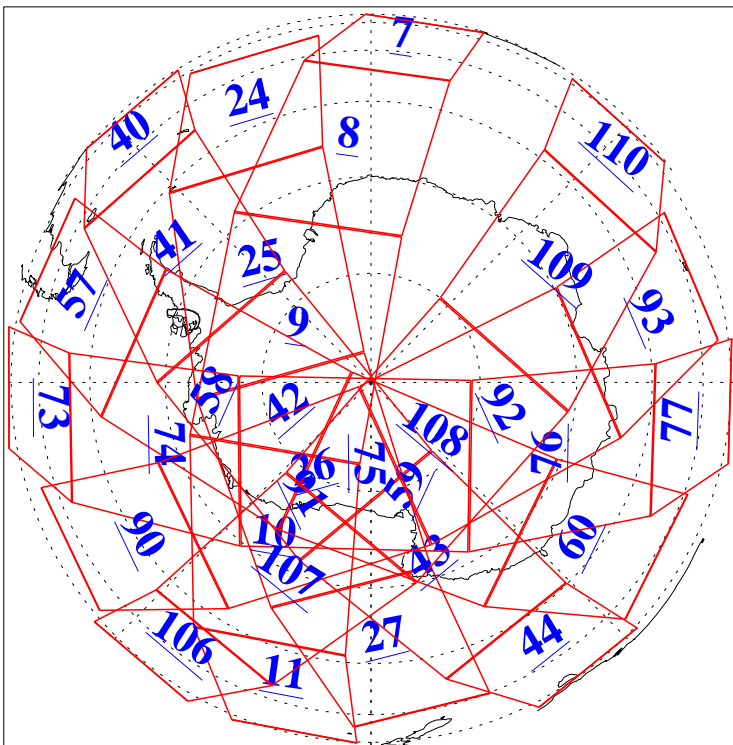

L1B Availability
AMSU Granules: 240
HSB Granules: 0
AIRS Granules: 240

11 Oct 2013
DoY 284
Aqua Day 4178
Granules: 1 to 120

Granules: 121 to 240

Legend: AMSU Available, HSB Available, AIRS Available

L1B Availability
AMSU Granules: 240
HSB Granules: 0
AIRS Granules: 240

11 Oct 2013
DoY 284
Aqua Day 4178

Ascending Granules

Descending Granules

Legend: AMSU Available, HSB Available, AIRS Available

L1B Availability
 AMSU Granules: 240
 HSB Granules: 0
 AIRS Granules: 240

11 Oct 2013
 DoY 284
 Aqua Day 4178

Northern Hemisphere Granules

Southern Hemisphere Granules

Legend: AMSU Available, HSB Available, AIRS Available