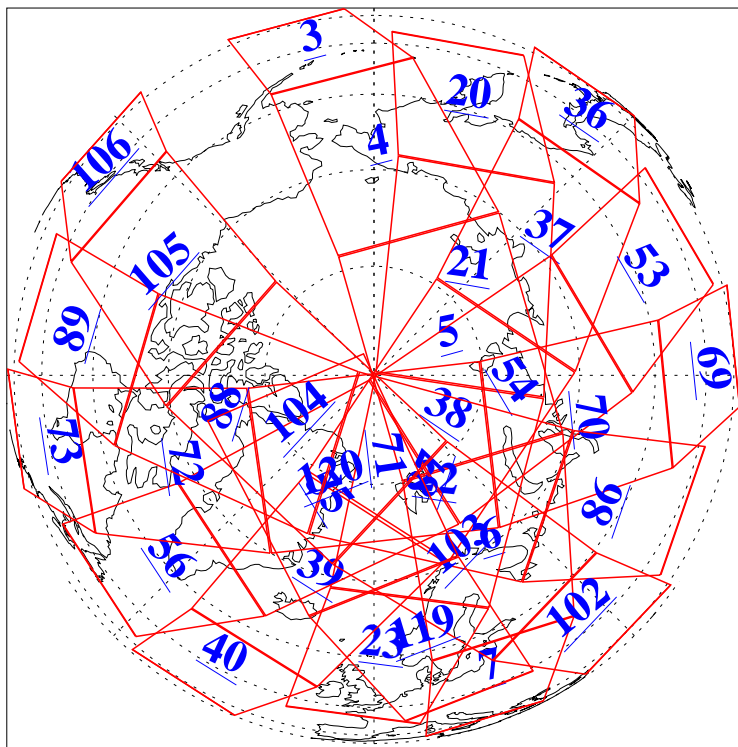

L1B Availability
AMSU Granules: 240
HSB Granules: 0
AIRS Granules: 240

7 Oct 2013
DoY 280
Aqua Day 4174
Granules: 1 to 120

Granules: 121 to 240

Legend: AMSU Available, HSB Available, AIRS Available

L1B Availability
AMSU Granules: 240
HSB Granules: 0
AIRS Granules: 240

7 Oct 2013
DoY 280
Aqua Day 4174

Ascending Granules

Descending Granules

Legend: AMSU Available, HSB Available, AIRS Available

L1B Availability
 AMSU Granules: 240
 HSB Granules: 0
 AIRS Granules: 240

7 Oct 2013
 DoY 280
 Aqua Day 4174

Northern Hemisphere Granules

Southern Hemisphere Granules

Legend: AMSU Available, HSB Available, AIRS Available