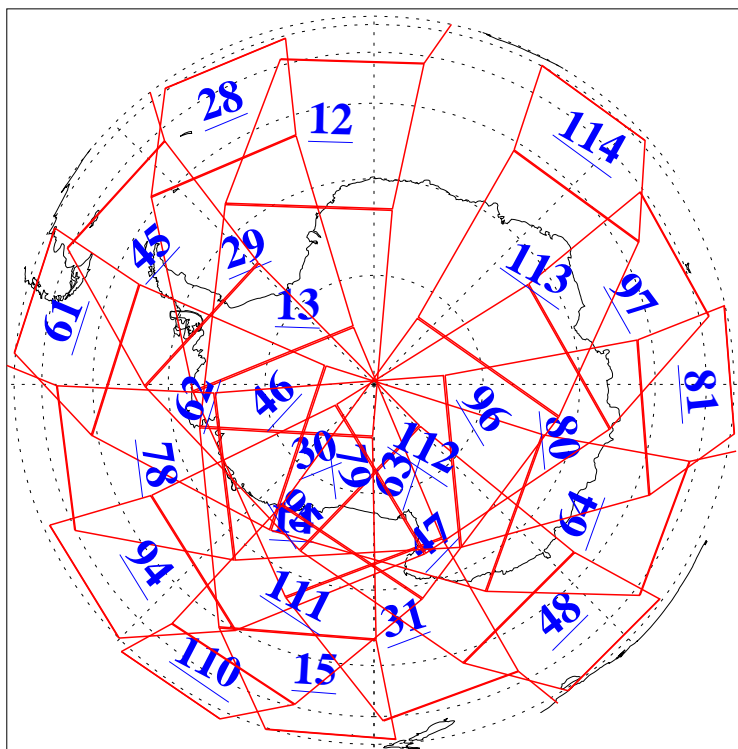

L1B Availability
AMSU Granules: 240
HSB Granules: 0
AIRS Granules: 240

7 Oct 2013
DoY 280
Aqua Day 4174
Granules: 1 to 120

Granules: 121 to 240

Legend: AMSU Available, HSB Available, AIRS Available

L1B Availability
AMSU Granules: 240
HSB Granules: 0
AIRS Granules: 240

7 Oct 2013
DoY 280
Aqua Day 4174

Ascending Granules

Descending Granules

Legend: AMSU Available, HSB Available, AIRS Available

L1B Availability
 AMSU Granules: 240
 HSB Granules: 0
 AIRS Granules: 240

7 Oct 2013
 DoY 280
 Aqua Day 4174

Northern Hemisphere Granules

Southern Hemisphere Granules

Legend: AMSU Available, HSB Available, AIRS Available