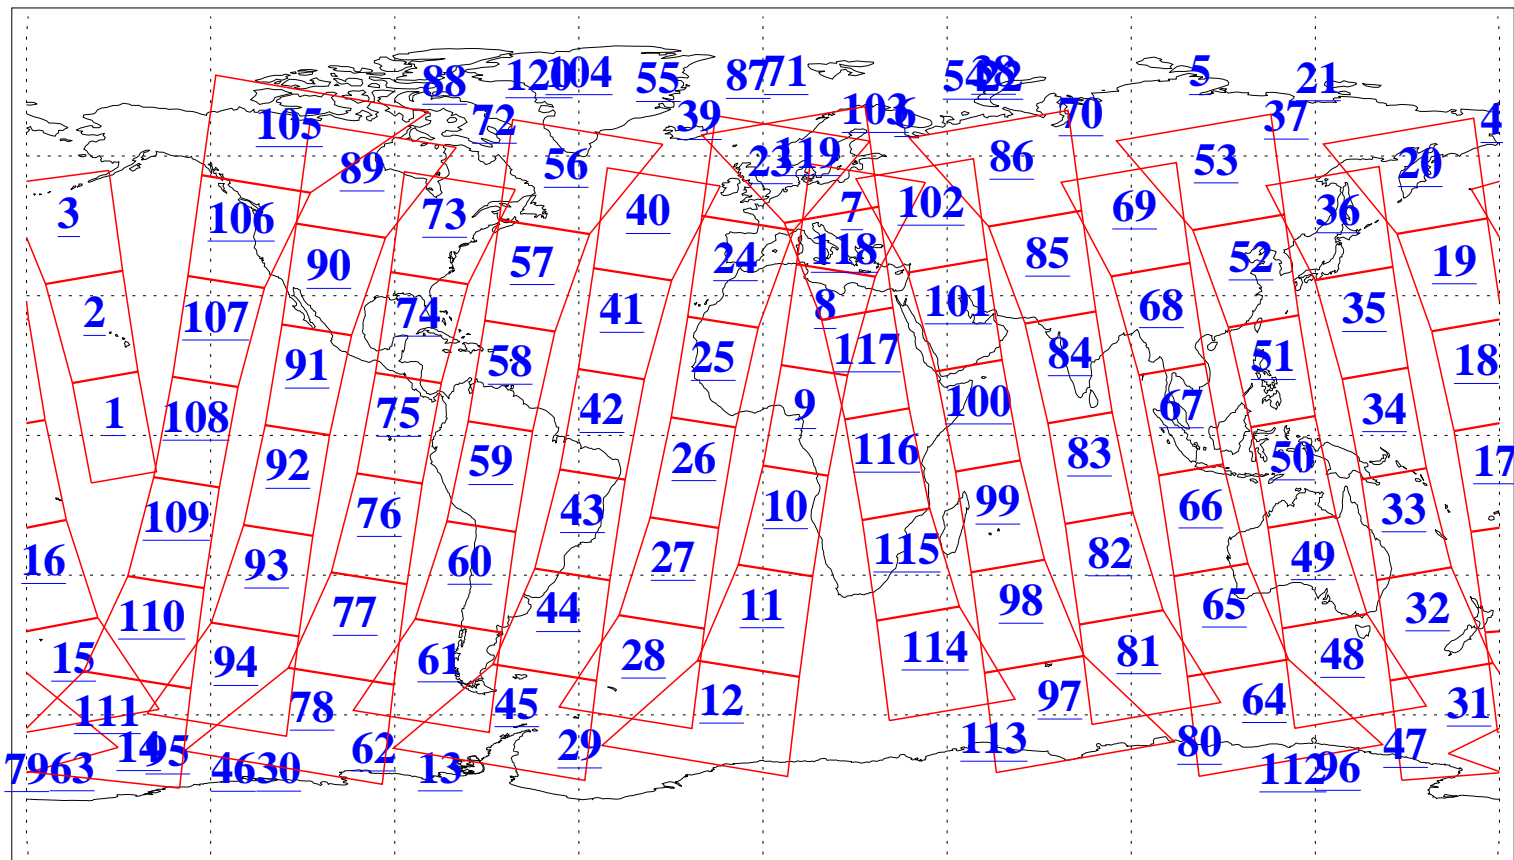

L1B Availability
AMSU Granules: 240
HSB Granules: 0
AIRS Granules: 240

7 Oct 2013
DoY 280
Aqua Day 4174
Granules: 1 to 120

Granules: 121 to 240

Legend: AMSU Available, HSB Available, AIRS Available

L1B Availability
AMSU Granules: 240
HSB Granules: 0
AIRS Granules: 240

7 Oct 2013
DoY 280
Aqua Day 4174

Ascending Granules

Descending Granules

Legend: AMSU Available, HSB Available, AIRS Available

L1B Availability
 AMSU Granules: 240
 HSB Granules: 0
 AIRS Granules: 240

7 Oct 2013
 DoY 280
 Aqua Day 4174

Northern Hemisphere Granules

Southern Hemisphere Granules

Legend: AMSU Available, HSB Available, AIRS Available