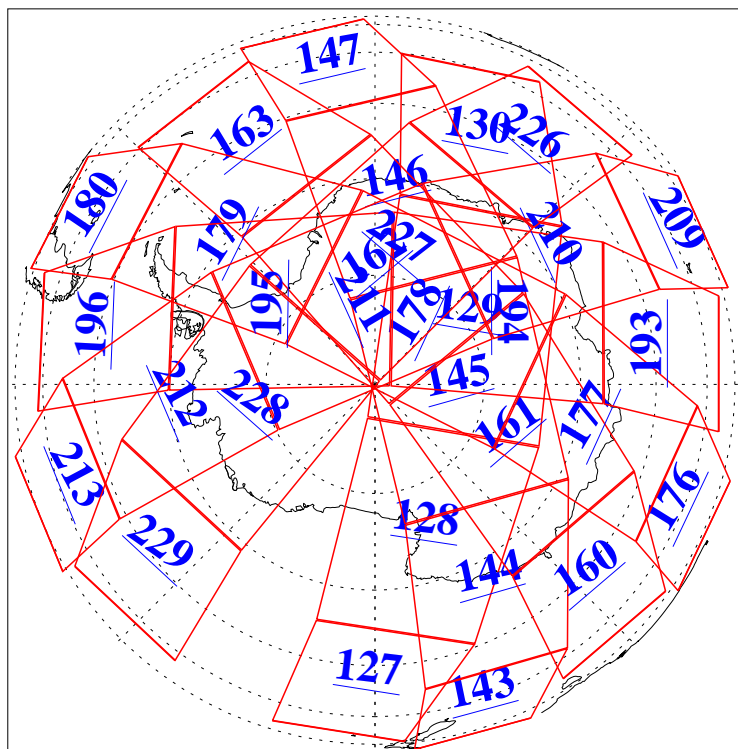

L1B Availability
AMSU Granules: 240
HSB Granules: 0
AIRS Granules: 240

7 Oct 2013
DoY 280
Aqua Day 4174
Granules: 1 to 120

Granules: 121 to 240

Legend: AMSU Available, HSB Available, AIRS Available

L1B Availability
AMSU Granules: 240
HSB Granules: 0
AIRS Granules: 240

7 Oct 2013
DoY 280
Aqua Day 4174

Ascending Granules

Descending Granules

Legend: AMSU Available, HSB Available, AIRS Available

L1B Availability
 AMSU Granules: 240
 HSB Granules: 0
 AIRS Granules: 240

7 Oct 2013
 DoY 280
 Aqua Day 4174

Northern Hemisphere Granules

Southern Hemisphere Granules

Legend: AMSU Available, HSB Available, AIRS Available