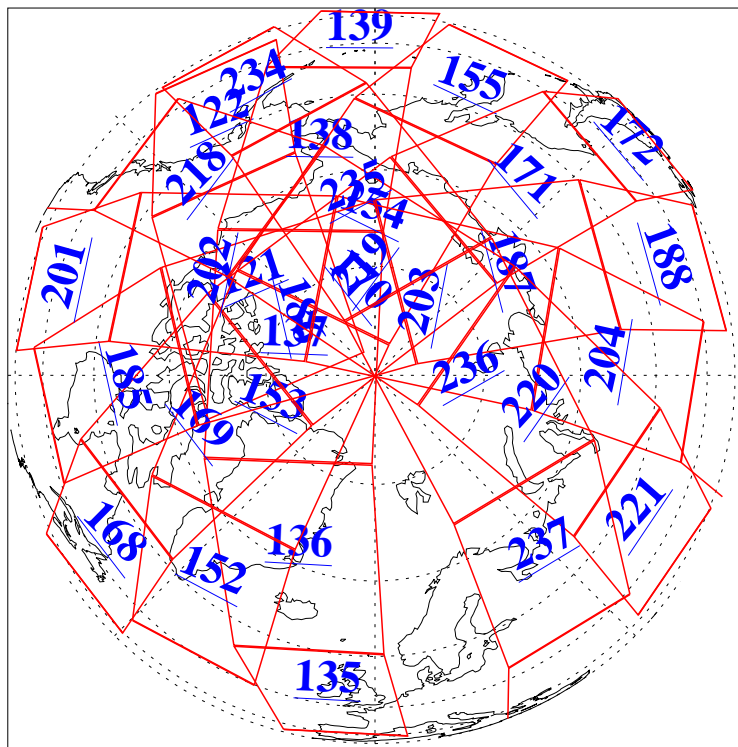

L1B Availability
AMSU Granules: 240
HSB Granules: 0
AIRS Granules: 240

7 Oct 2013
DoY 280
Aqua Day 4174
Granules: 1 to 120

Granules: 121 to 240

Legend: AMSU Available, HSB Available, AIRS Available

L1B Availability
AMSU Granules: 240
HSB Granules: 0
AIRS Granules: 240

7 Oct 2013
DoY 280
Aqua Day 4174

Ascending Granules

Descending Granules

Legend: AMSU Available, HSB Available, AIRS Available

L1B Availability
 AMSU Granules: 240
 HSB Granules: 0
 AIRS Granules: 240

7 Oct 2013
 DoY 280
 Aqua Day 4174

Northern Hemisphere Granules

Southern Hemisphere Granules

Legend: AMSU Available, HSB Available, AIRS Available