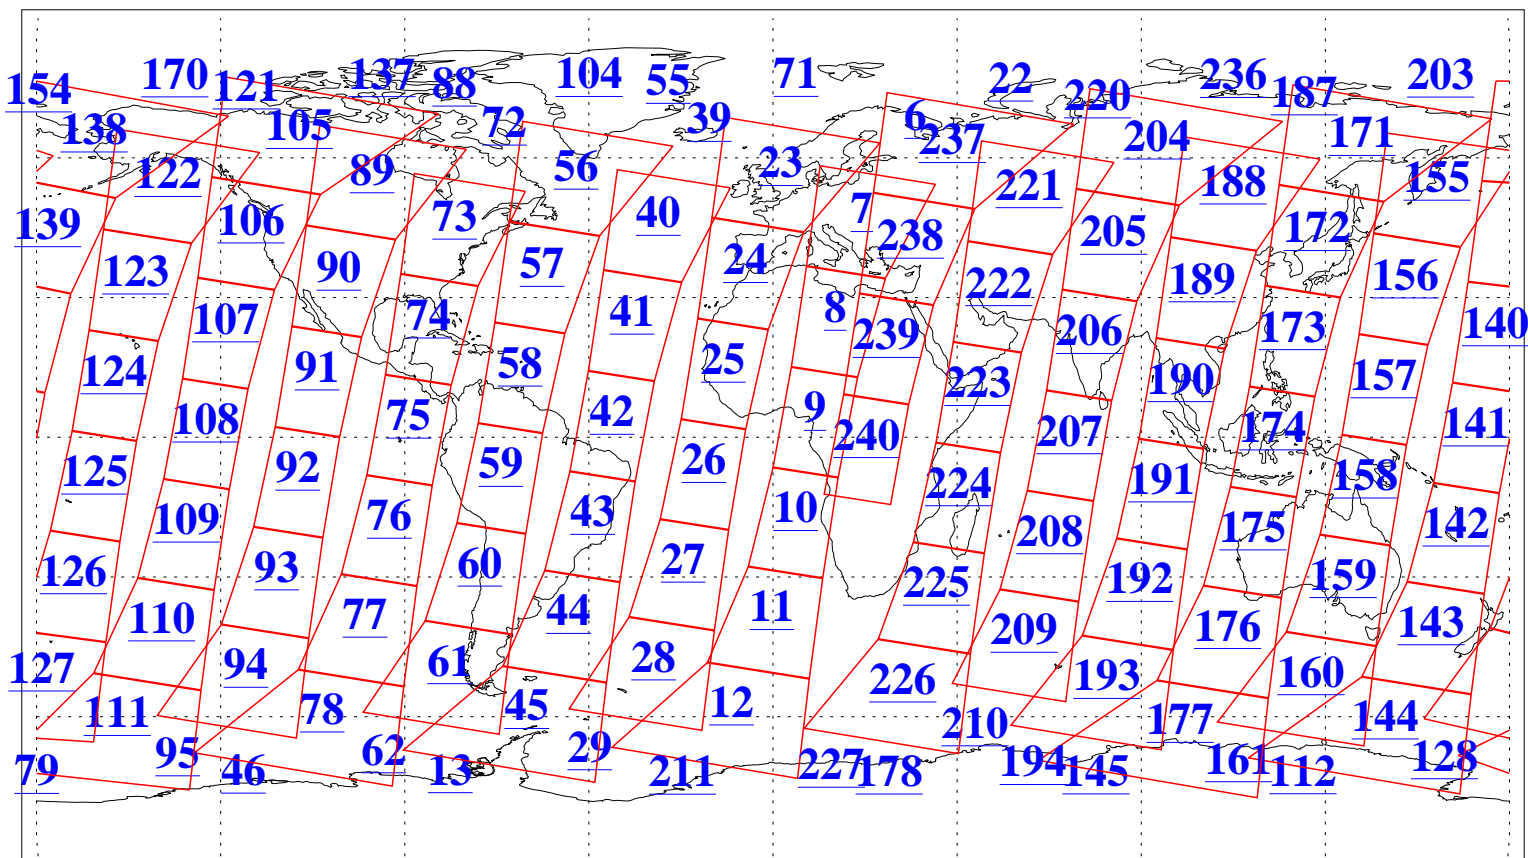

L1B Availability
AMSU Granules: 240
HSB Granules: 0
AIRS Granules: 240

7 Oct 2013
DoY 280
Aqua Day 4174
Granules: 1 to 120

Granules: 121 to 240

Legend: AMSU Available, HSB Available, AIRS Available

L1B Availability
AMSU Granules: 240
HSB Granules: 0
AIRS Granules: 240

7 Oct 2013
DoY 280
Aqua Day 4174

Ascending Granules

Descending Granules

Legend: AMSU Available, HSB Available, AIRS Available

L1B Availability
 AMSU Granules: 240
 HSB Granules: 0
 AIRS Granules: 240

7 Oct 2013
 DoY 280
 Aqua Day 4174

Northern Hemisphere Granules

Southern Hemisphere Granules

Legend: AMSU Available, HSB Available, AIRS Available