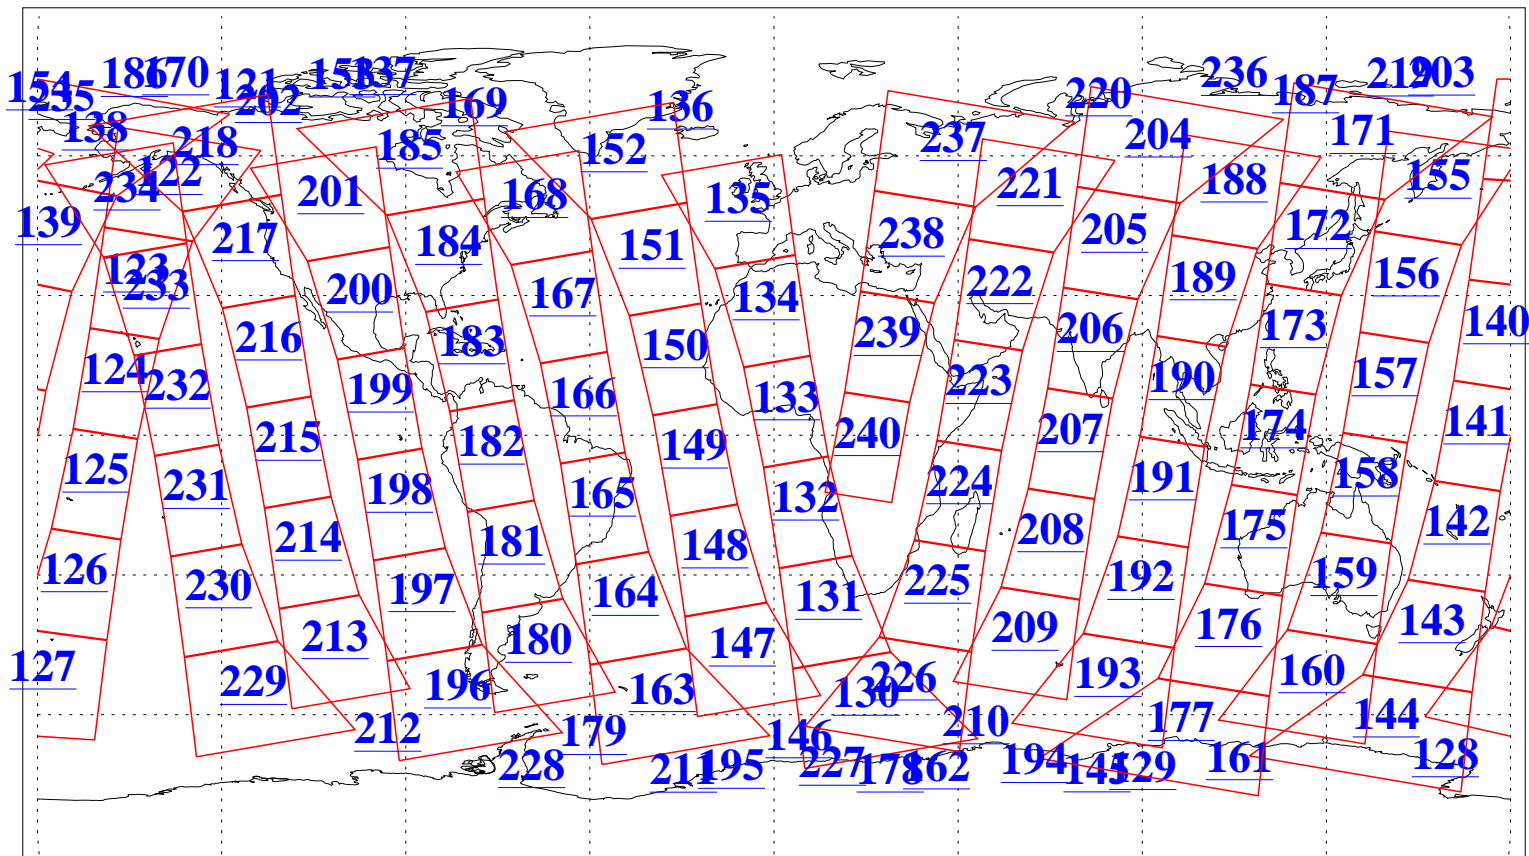

L1B Availability
AMSU Granules: 240
HSB Granules: 0
AIRS Granules: 240

7 Oct 2013
DoY 280
Aqua Day 4174
Granules: 1 to 120

Granules: 121 to 240

Legend: AMSU Available, HSB Available, AIRS Available

L1B Availability
AMSU Granules: 240
HSB Granules: 0
AIRS Granules: 240

7 Oct 2013
DoY 280
Aqua Day 4174

Ascending Granules

Descending Granules

Legend: AMSU Available, HSB Available, AIRS Available

L1B Availability
 AMSU Granules: 240
 HSB Granules: 0
 AIRS Granules: 240

7 Oct 2013
 DoY 280
 Aqua Day 4174

Northern Hemisphere Granules

Southern Hemisphere Granules

Legend: AMSU Available, HSB Available, AIRS Available