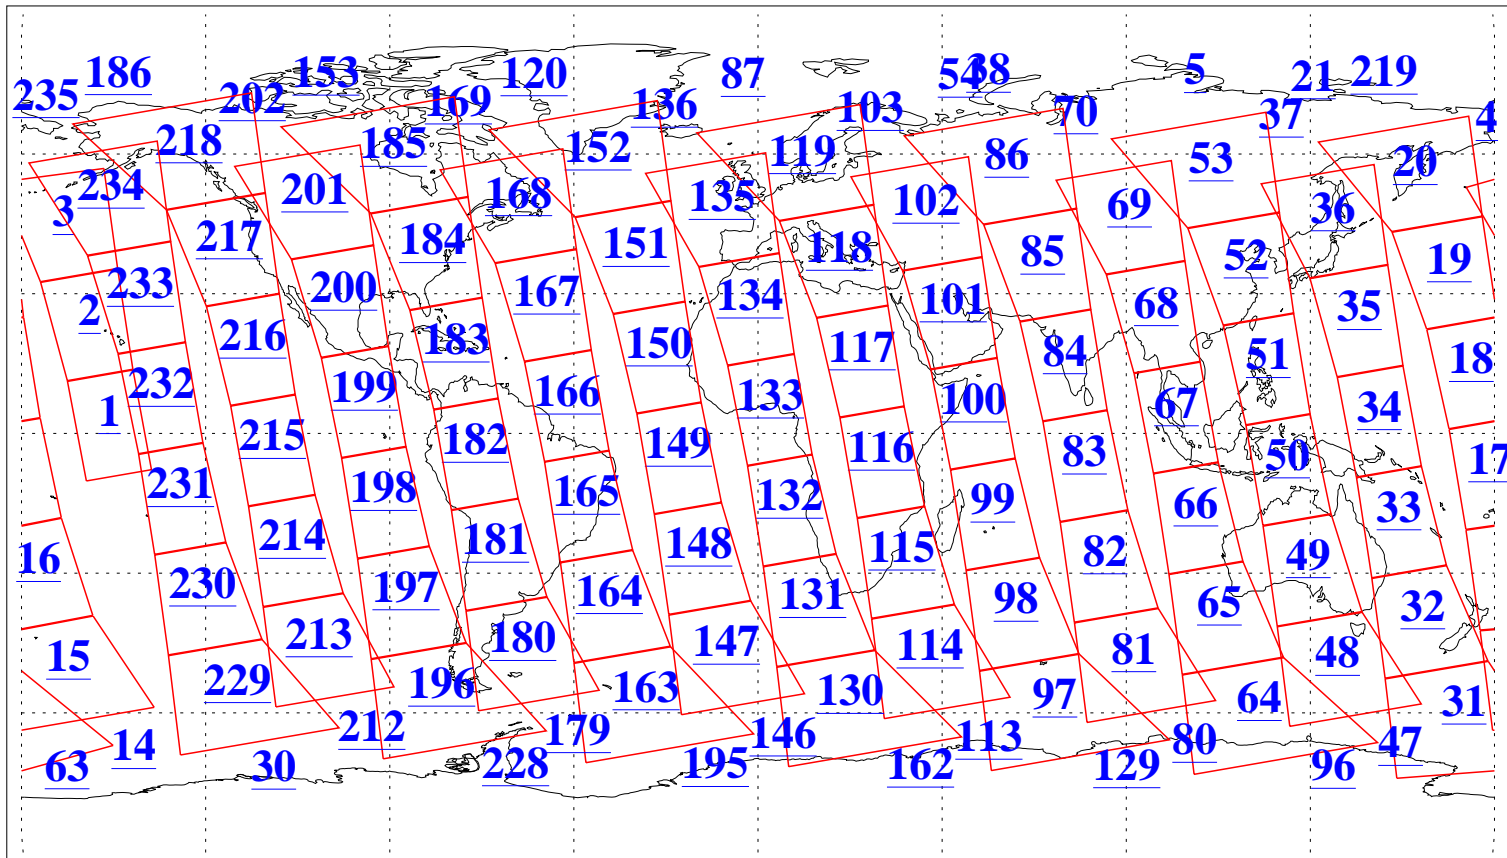

L1B Availability
AMSU Granules: 240
HSB Granules: 0
AIRS Granules: 240

7 Oct 2013
DoY 280
Aqua Day 4174
Granules: 1 to 120

Granules: 121 to 240

Legend: AMSU Available, HSB Available, AIRS Available

L1B Availability
AMSU Granules: 240
HSB Granules: 0
AIRS Granules: 240

7 Oct 2013
DoY 280
Aqua Day 4174

Ascending Granules

Descending Granules

Legend: AMSU Available, HSB Available, AIRS Available

L1B Availability
 AMSU Granules: 240
 HSB Granules: 0
 AIRS Granules: 240

7 Oct 2013
 DoY 280
 Aqua Day 4174

Northern Hemisphere Granules

Southern Hemisphere Granules

Legend: AMSU Available, HSB Available, AIRS Available