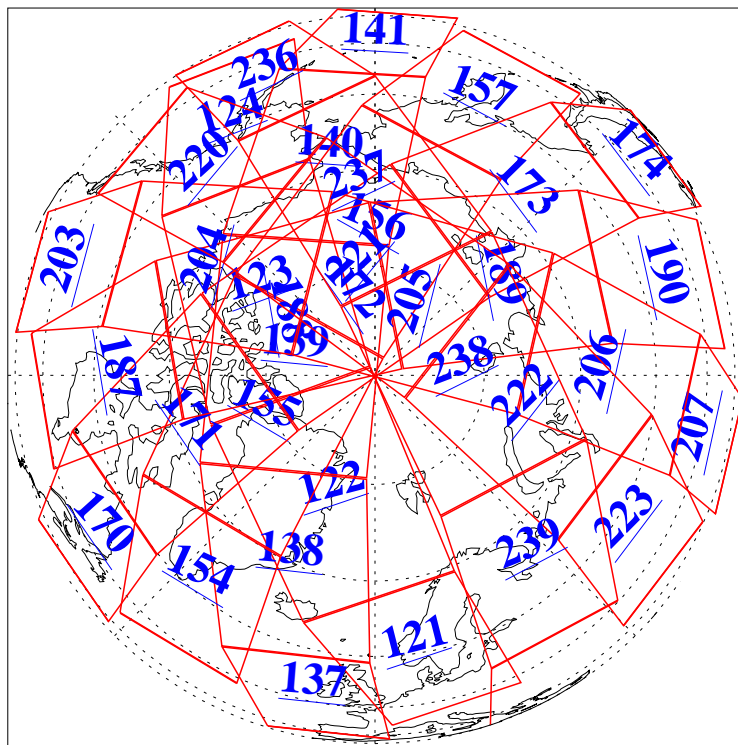

5 Oct 2013
DoY 278
Aqua Day 4172

Ascending Granules

Descending Granules

Legend: AMSU Available, HSB Available, AIRS Available

L1B Availability
 AMSU Granules: 240
 HSB Granules: 0
 AIRS Granules: 240

5 Oct 2013
 DoY 278
 Aqua Day 4172

Northern Hemisphere Granules

Southern Hemisphere Granules

Legend: AMSU Available, HSB Available, AIRS Available