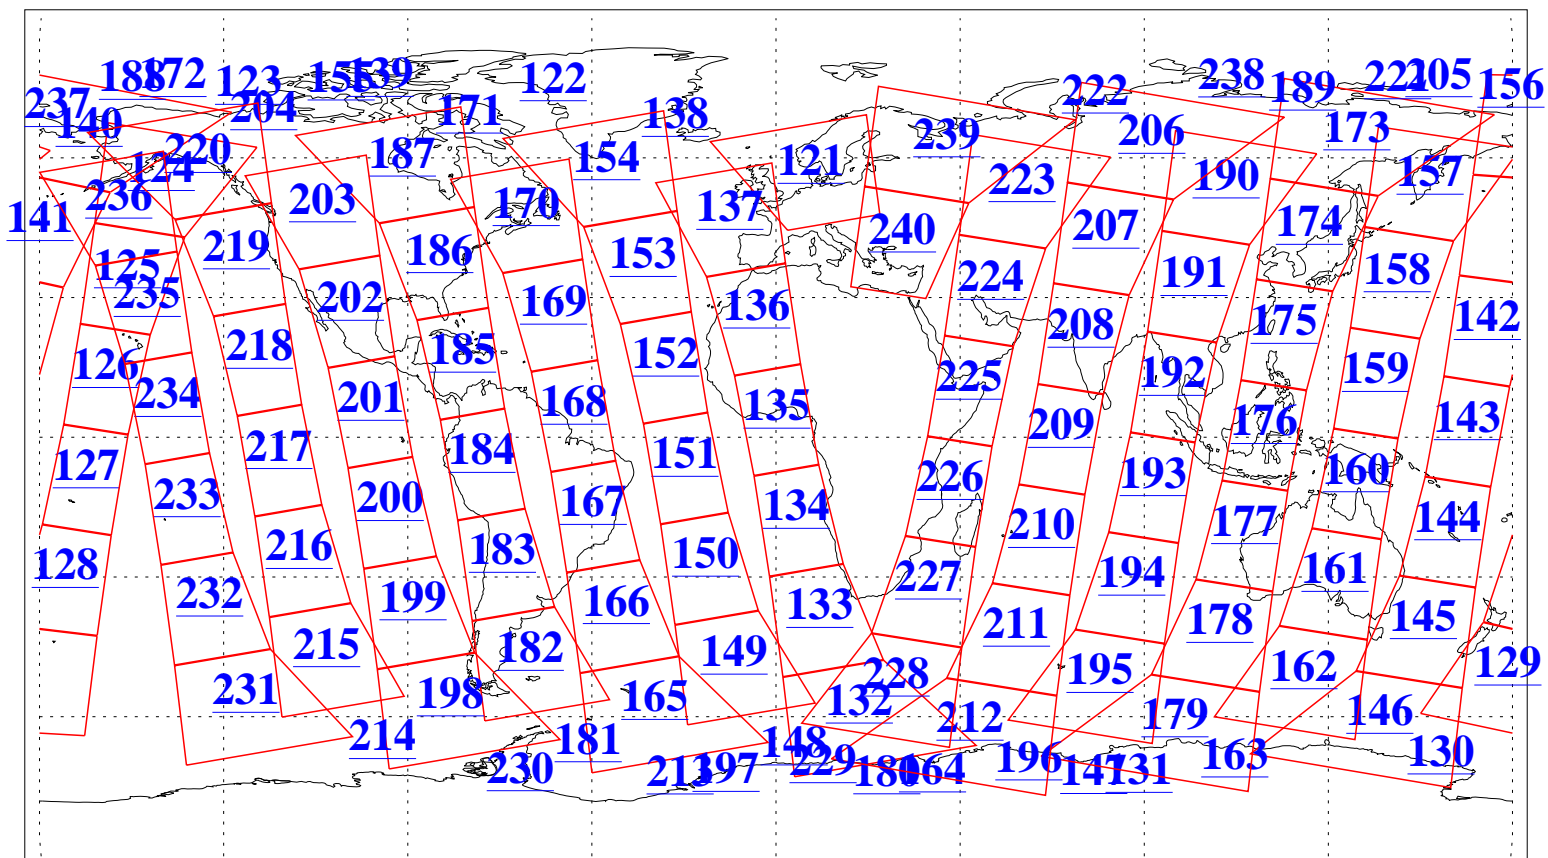

L1B Availability
AMSU Granules: 240
HSB Granules: 0
AIRS Granules: 240

5 Oct 2013
DoY 278
Aqua Day 4172
Granules: 1 to 120

Granules: 121 to 240

Legend: AMSU Available, HSB Available, AIRS Available

L1B Availability
AMSU Granules: 240
HSB Granules: 0
AIRS Granules: 240

5 Oct 2013
DoY 278
Aqua Day 4172

Ascending Granules

Descending Granules

Legend: AMSU Available, HSB Available, AIRS Available

L1B Availability
 AMSU Granules: 240
 HSB Granules: 0
 AIRS Granules: 240

5 Oct 2013
 DoY 278
 Aqua Day 4172