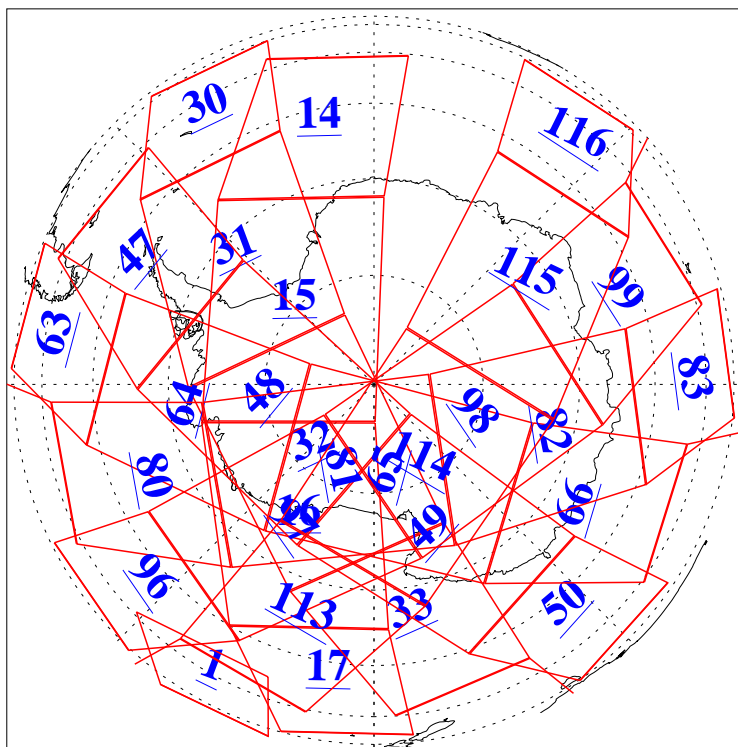

L1B Availability
AMSU Granules: 240
HSB Granules: 0
AIRS Granules: 240

5 Oct 2013
DoY 278
Aqua Day 4172
Granules: 1 to 120

Granules: 121 to 240

Legend: AMSU Available, HSB Available, AIRS Available

L1B Availability
AMSU Granules: 240
HSB Granules: 0
AIRS Granules: 240

5 Oct 2013
DoY 278
Aqua Day 4172

Ascending Granules

Descending Granules

Legend: AMSU Available, HSB Available, AIRS Available

L1B Availability
 AMSU Granules: 240
 HSB Granules: 0
 AIRS Granules: 240

5 Oct 2013
 DoY 278
 Aqua Day 4172

Northern Hemisphere Granules

Southern Hemisphere Granules

Legend: AMSU Available, HSB Available, AIRS Available