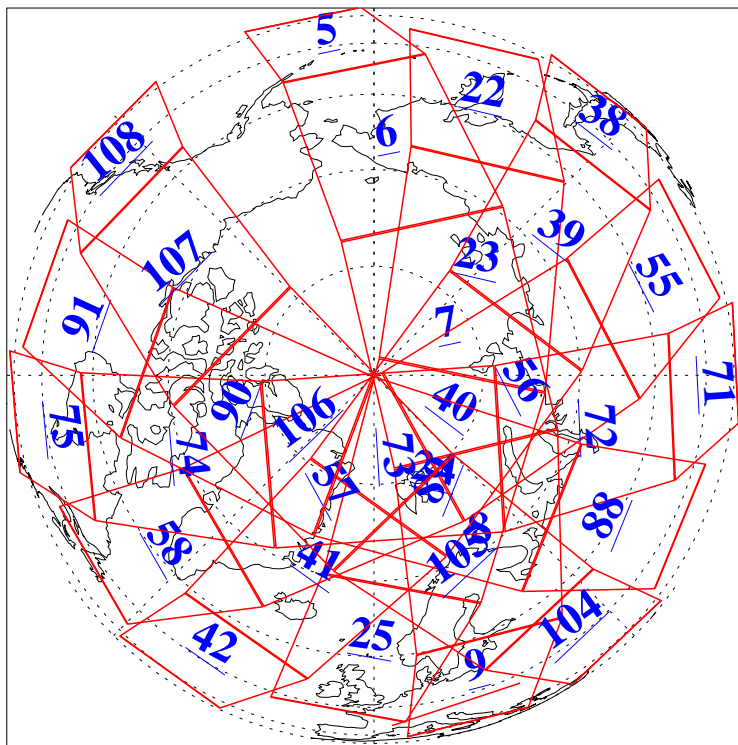

L1B Availability
AMSU Granules: 240
HSB Granules: 0
AIRS Granules: 240

5 Oct 2013
DoY 278
Aqua Day 4172
Granules: 1 to 120

Granules: 121 to 240

Legend: AMSU Available, HSB Available, AIRS Available

L1B Availability
AMSU Granules: 240
HSB Granules: 0
AIRS Granules: 240

5 Oct 2013
DoY 278
Aqua Day 4172

Ascending Granules

Descending Granules

Legend: AMSU Available, HSB Available, AIRS Available

L1B Availability
 AMSU Granules: 240
 HSB Granules: 0
 AIRS Granules: 240

5 Oct 2013
 DoY 278
 Aqua Day 4172

Northern Hemisphere Granules

Southern Hemisphere Granules

Legend: AMSU Available, HSB Available, AIRS Available