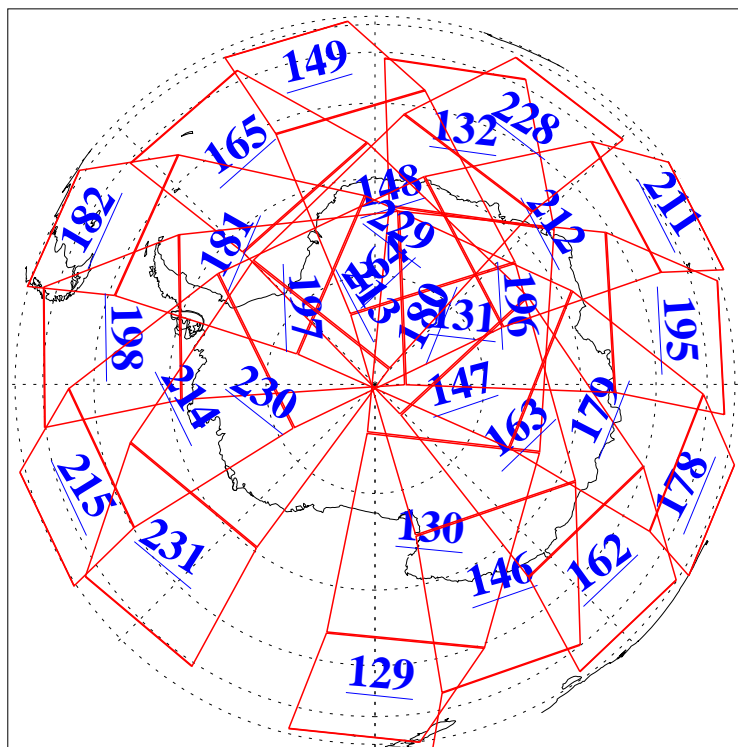

L1B Availability
AMSU Granules: 240
HSB Granules: 0
AIRS Granules: 240

5 Oct 2013
DoY 278
Aqua Day 4172
Granules: 1 to 120

Granules: 121 to 240

Legend: AMSU Available, HSB Available, AIRS Available

L1B Availability
AMSU Granules: 240
HSB Granules: 0
AIRS Granules: 240

5 Oct 2013
DoY 278
Aqua Day 4172

Ascending Granules

Descending Granules

Legend: AMSU Available, HSB Available, AIRS Available

L1B Availability
 AMSU Granules: 240
 HSB Granules: 0
 AIRS Granules: 240

5 Oct 2013
 DoY 278
 Aqua Day 4172

Northern Hemisphere Granules

Southern Hemisphere Granules

Legend: AMSU Available, HSB Available, AIRS Available