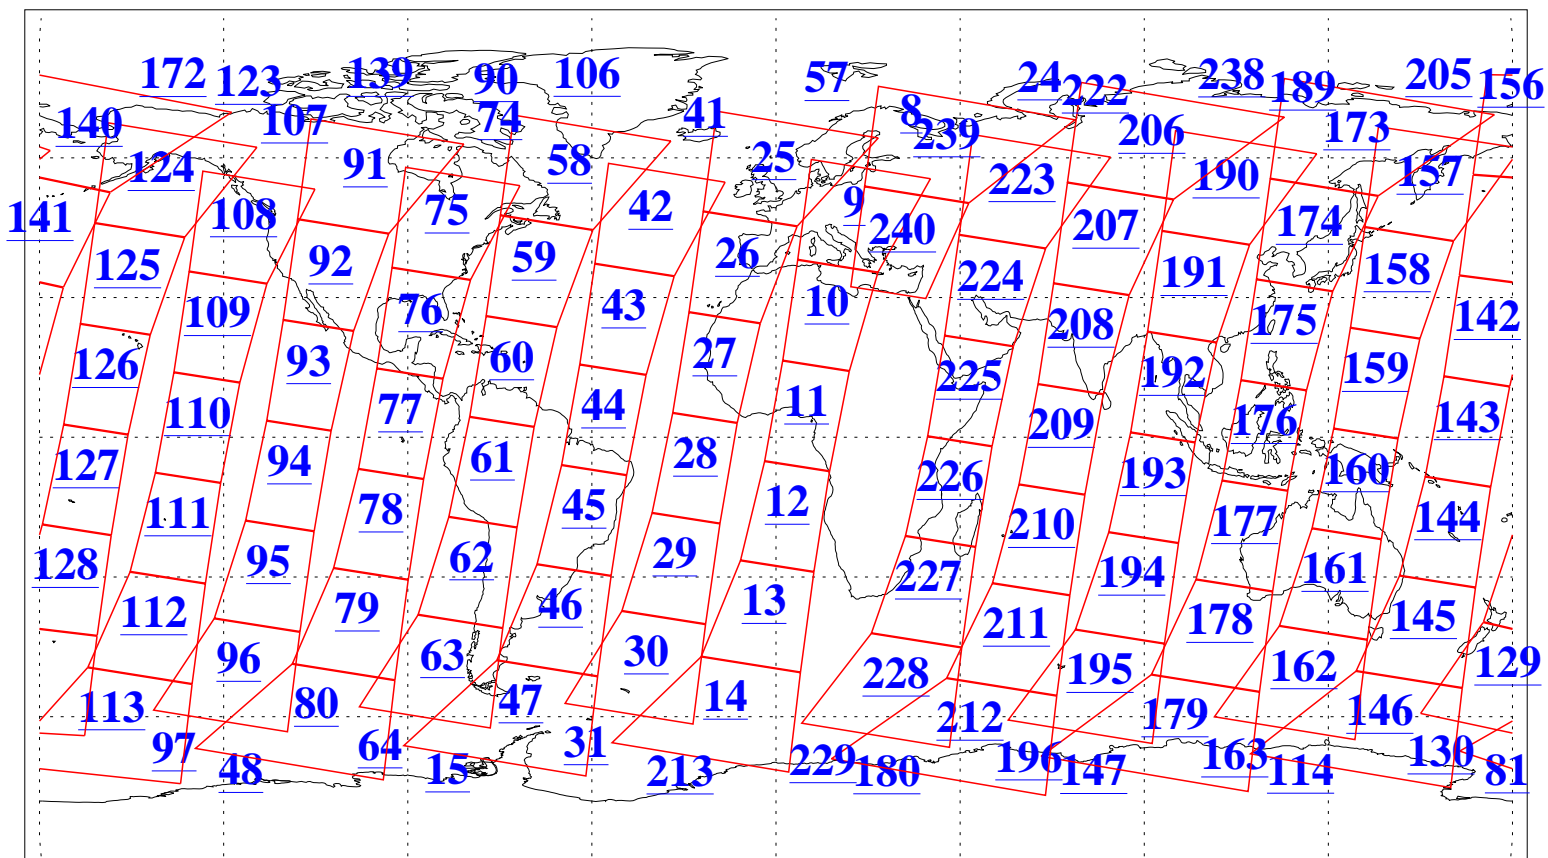

L1B Availability
AMSU Granules: 240
HSB Granules: 0
AIRS Granules: 240

5 Oct 2013
DoY 278
Aqua Day 4172
Granules: 1 to 120

Granules: 121 to 240

Legend: AMSU Available, HSB Available, AIRS Available

L1B Availability
AMSU Granules: 240
HSB Granules: 0
AIRS Granules: 240

5 Oct 2013
DoY 278
Aqua Day 4172

Ascending Granules

Descending Granules

Legend: AMSU Available, HSB Available, AIRS Available

L1B Availability
 AMSU Granules: 240
 HSB Granules: 0
 AIRS Granules: 240

5 Oct 2013
 DoY 278
 Aqua Day 4172

Northern Hemisphere Granules

Southern Hemisphere Granules

Legend: AMSU Available, HSB Available, AIRS Available