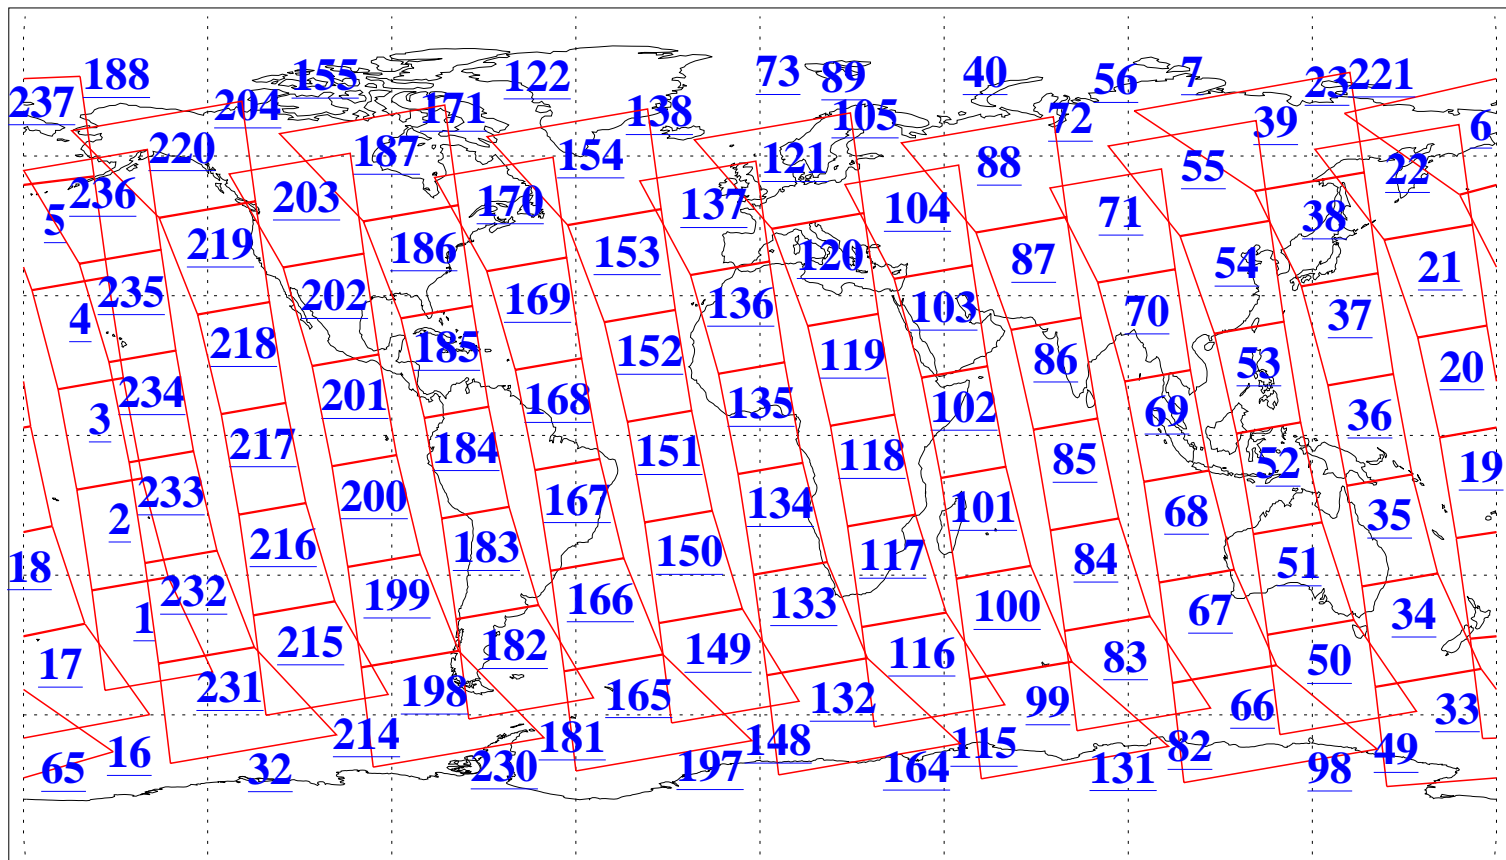

L1B Availability
AMSU Granules: 240
HSB Granules: 0
AIRS Granules: 240

5 Oct 2013
DoY 278
Aqua Day 4172
Granules: 1 to 120

Granules: 121 to 240

Legend: AMSU Available, HSB Available, AIRS Available

L1B Availability
AMSU Granules: 240
HSB Granules: 0
AIRS Granules: 240

5 Oct 2013
DoY 278
Aqua Day 4172

Ascending Granules

Descending Granules

Legend: AMSU Available, HSB Available, AIRS Available

L1B Availability
 AMSU Granules: 240
 HSB Granules: 0
 AIRS Granules: 240

5 Oct 2013
 DoY 278
 Aqua Day 4172

Northern Hemisphere Granules

Southern Hemisphere Granules

Legend: AMSU Available, HSB Available, AIRS Available