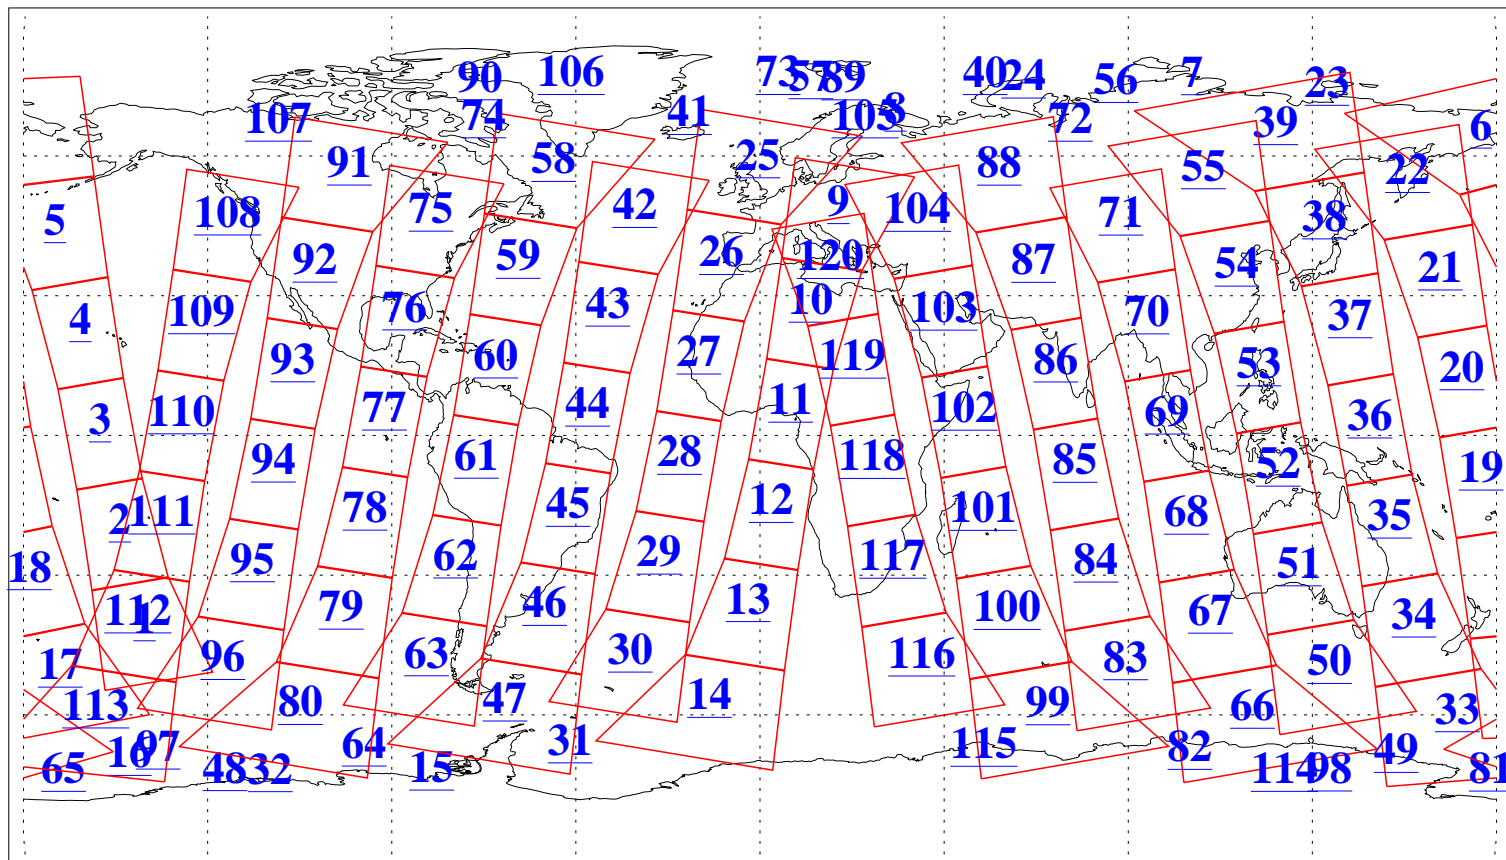

L1B Availability
AMSU Granules: 240
HSB Granules: 0
AIRS Granules: 240

5 Oct 2013
DoY 278
Aqua Day 4172
Granules: 1 to 120

Granules: 121 to 240

Legend: AMSU Available, HSB Available, AIRS Available

L1B Availability
AMSU Granules: 240
HSB Granules: 0
AIRS Granules: 240

5 Oct 2013
DoY 278
Aqua Day 4172

Ascending Granules

Descending Granules

Legend: AMSU Available, HSB Available, AIRS Available

L1B Availability
 AMSU Granules: 240
 HSB Granules: 0
 AIRS Granules: 240

5 Oct 2013
 DoY 278
 Aqua Day 4172

Northern Hemisphere Granules

Southern Hemisphere Granules

Legend: AMSU Available, HSB Available, AIRS Available