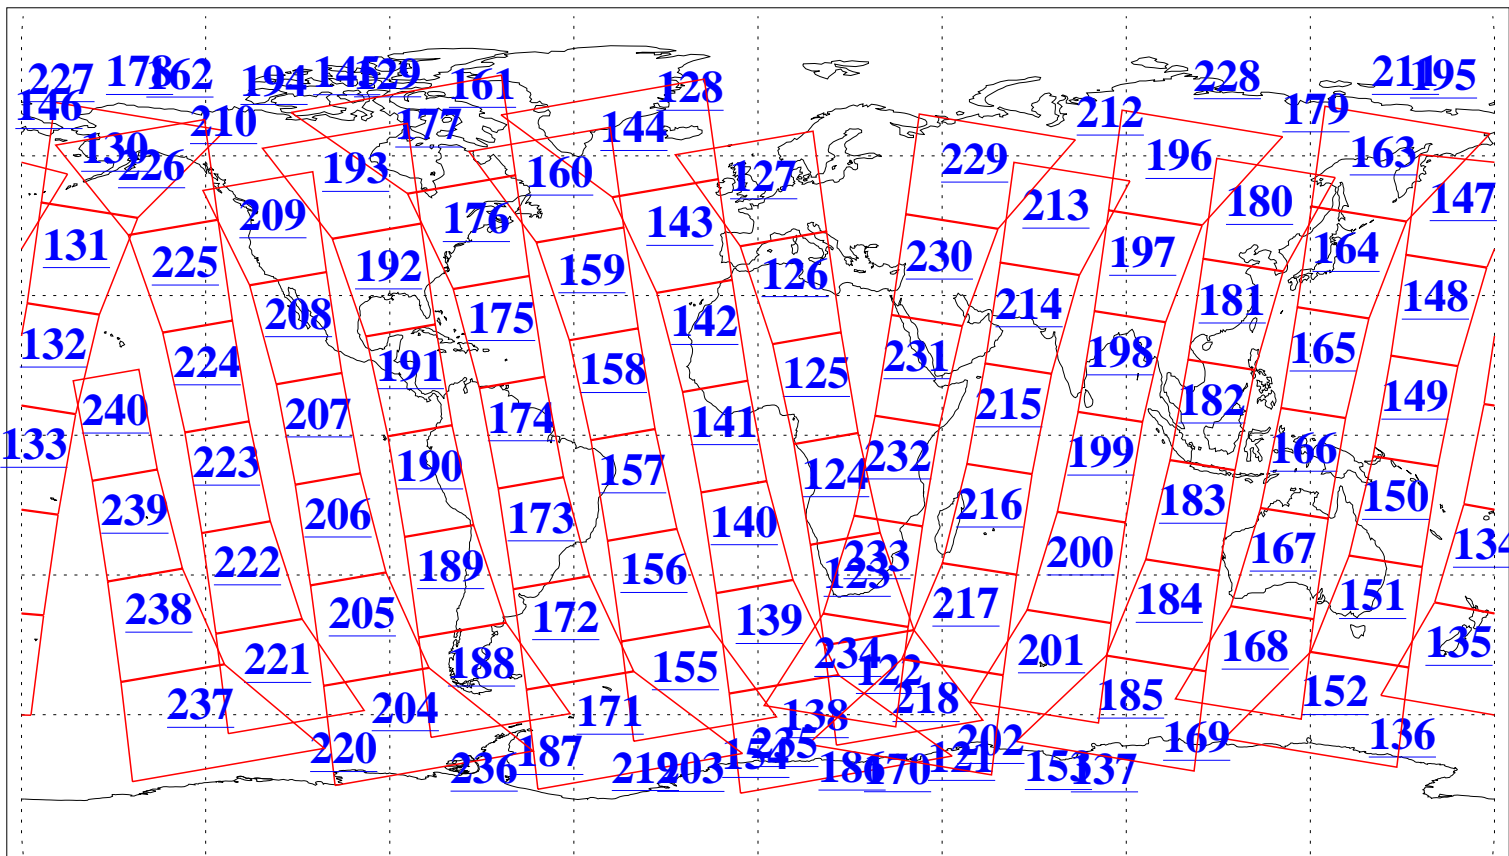

L1B Availability
AMSU Granules: 240
HSB Granules: 0
AIRS Granules: 240

29 Sep 2013
DoY 272
Aqua Day 4166
Granules: 1 to 120

Granules: 121 to 240

Legend: AMSU Available, HSB Available, AIRS Available

L1B Availability
AMSU Granules: 240
HSB Granules: 0
AIRS Granules: 240

29 Sep 2013
DoY 272
Aqua Day 4166

Ascending Granules

Descending Granules

Legend: AMSU Available, HSB Available, AIRS Available

L1B Availability
 AMSU Granules: 240
 HSB Granules: 0
 AIRS Granules: 240

29 Sep 2013
 DoY 272
 Aqua Day 4166

Northern Hemisphere Granules

Southern Hemisphere Granules

Legend: AMSU Available, HSB Available, AIRS Available