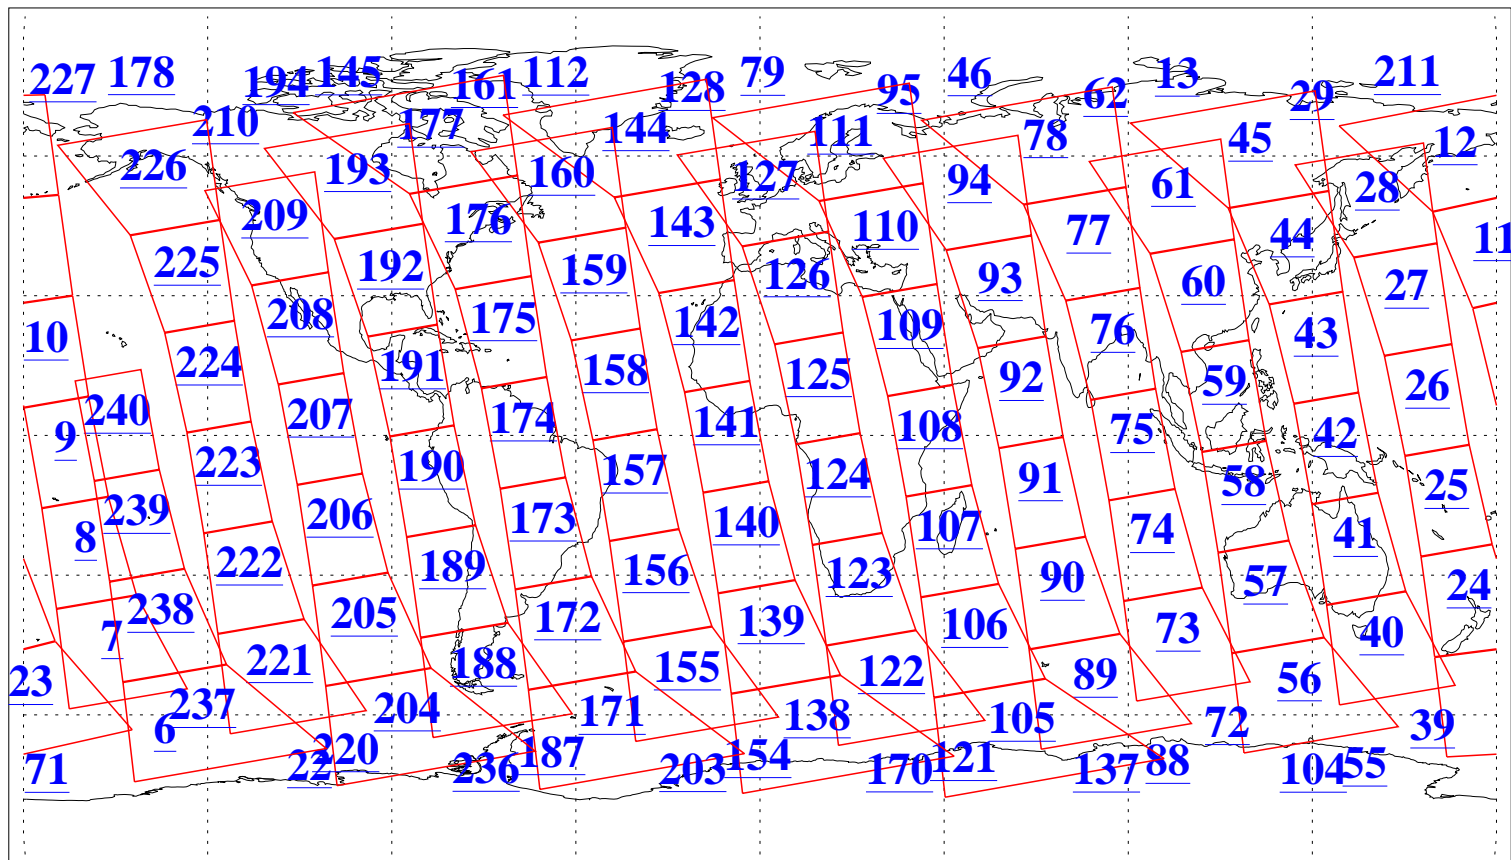

L1B Availability
AMSU Granules: 240
HSB Granules: 0
AIRS Granules: 240

29 Sep 2013
DoY 272
Aqua Day 4166
Granules: 1 to 120

Granules: 121 to 240

Legend: AMSU Available, HSB Available, AIRS Available

L1B Availability
AMSU Granules: 240
HSB Granules: 0
AIRS Granules: 240

29 Sep 2013
DoY 272
Aqua Day 4166

Ascending Granules

Descending Granules

Legend: AMSU Available, HSB Available, AIRS Available

L1B Availability
 AMSU Granules: 240
 HSB Granules: 0
 AIRS Granules: 240

29 Sep 2013
 DoY 272
 Aqua Day 4166

Northern Hemisphere Granules

Southern Hemisphere Granules

Legend: AMSU Available, HSB Available, AIRS Available