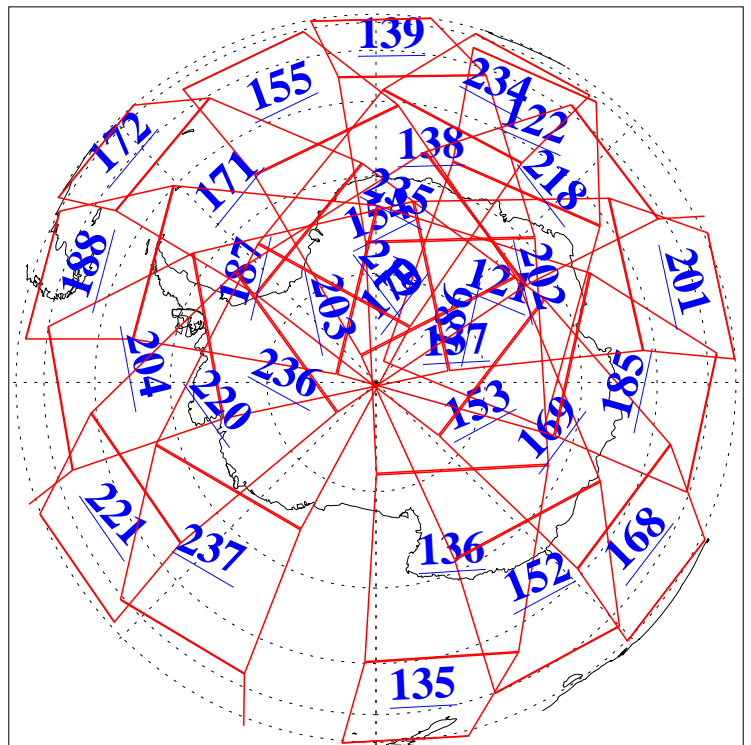

29 Sep 2013
DoY 272
Aqua Day 4166

Ascending Granules

Descending Granules

Legend: AMSU Available, HSB Available, AIRS Available

L1B Availability
 AMSU Granules: 240
 HSB Granules: 0
 AIRS Granules: 240

29 Sep 2013
 DoY 272
 Aqua Day 4166

Northern Hemisphere Granules

Southern Hemisphere Granules

Legend: AMSU Available, HSB Available, AIRS Available