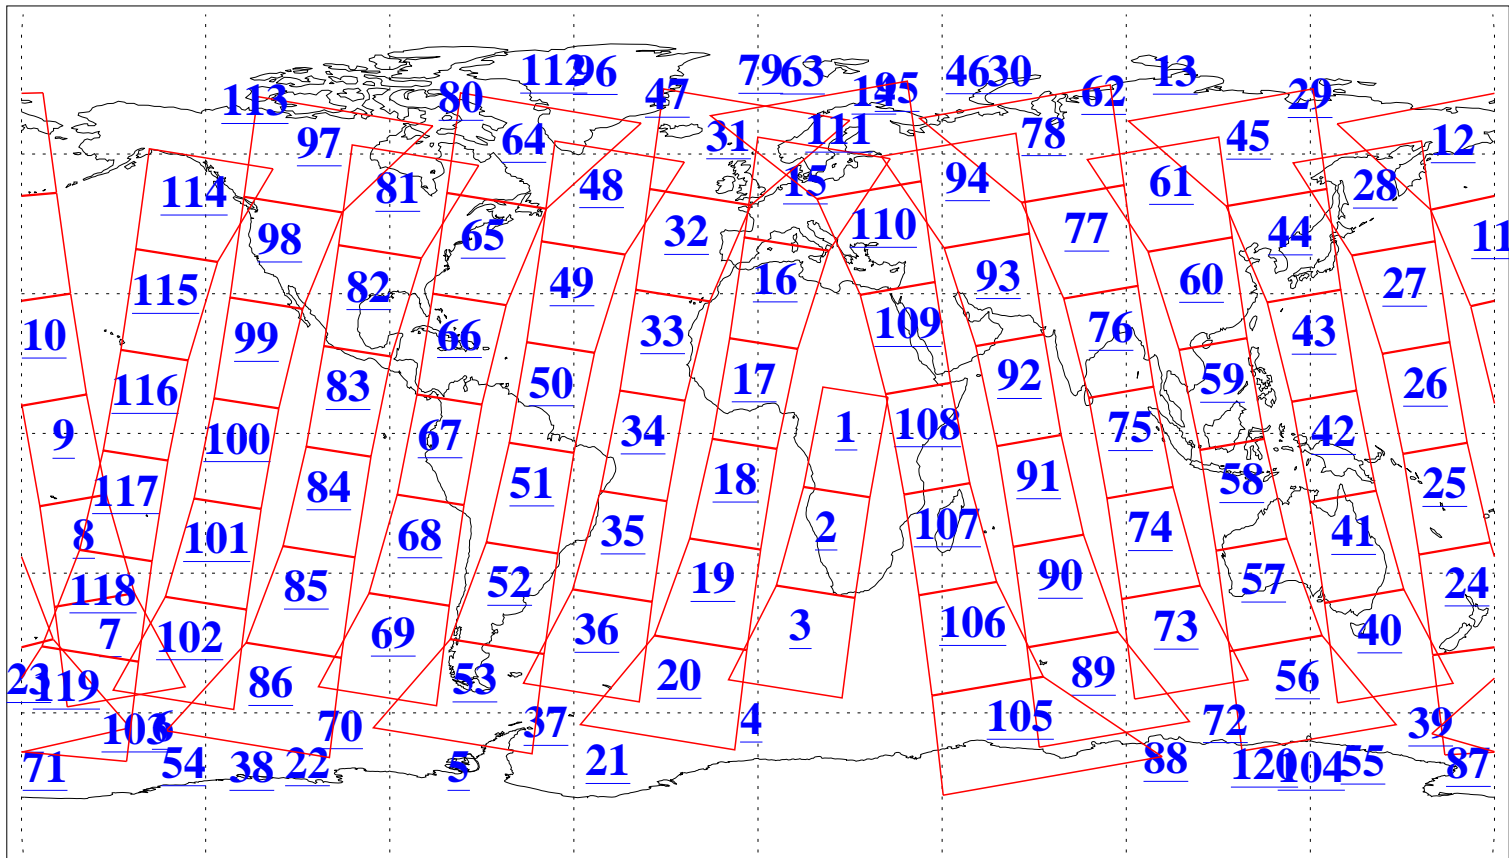

L1B Availability
AMSU Granules: 240
HSB Granules: 0
AIRS Granules: 240

29 Sep 2013
DoY 272
Aqua Day 4166
Granules: 1 to 120

Granules: 121 to 240

Legend: AMSU Available, HSB Available, AIRS Available

L1B Availability
AMSU Granules: 240
HSB Granules: 0
AIRS Granules: 240

29 Sep 2013
DoY 272
Aqua Day 4166

Ascending Granules

Descending Granules

Legend: AMSU Available, HSB Available, AIRS Available

L1B Availability
 AMSU Granules: 240
 HSB Granules: 0
 AIRS Granules: 240

29 Sep 2013
 DoY 272
 Aqua Day 4166

Northern Hemisphere Granules

Southern Hemisphere Granules

Legend: AMSU Available, HSB Available, AIRS Available