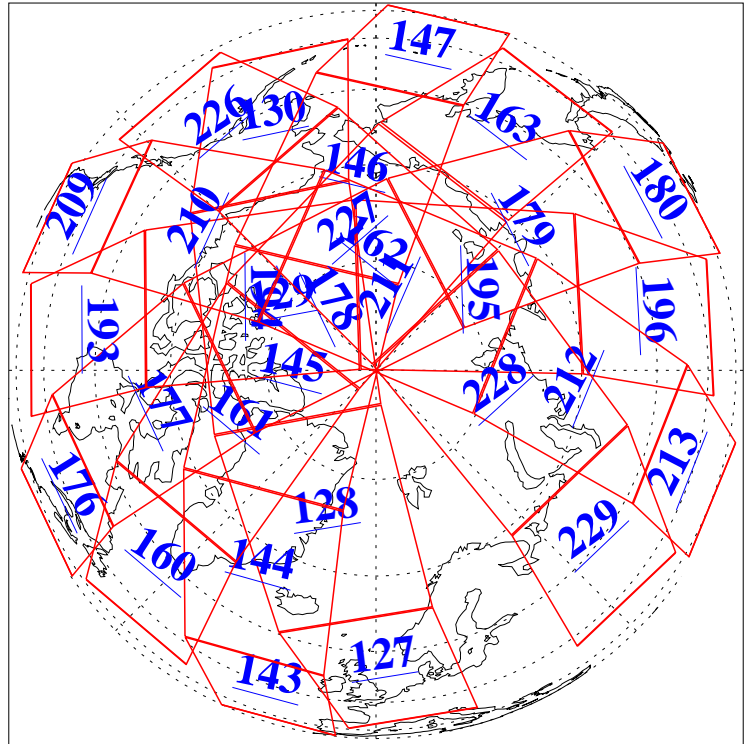

29 Sep 2013
DoY 272
Aqua Day 4166

Ascending Granules

Descending Granules

Legend: AMSU Available, HSB Available, AIRS Available

L1B Availability
 AMSU Granules: 240
 HSB Granules: 0
 AIRS Granules: 240

29 Sep 2013
 DoY 272
 Aqua Day 4166

Northern Hemisphere Granules

Southern Hemisphere Granules

Legend: AMSU Available, HSB Available, AIRS Available