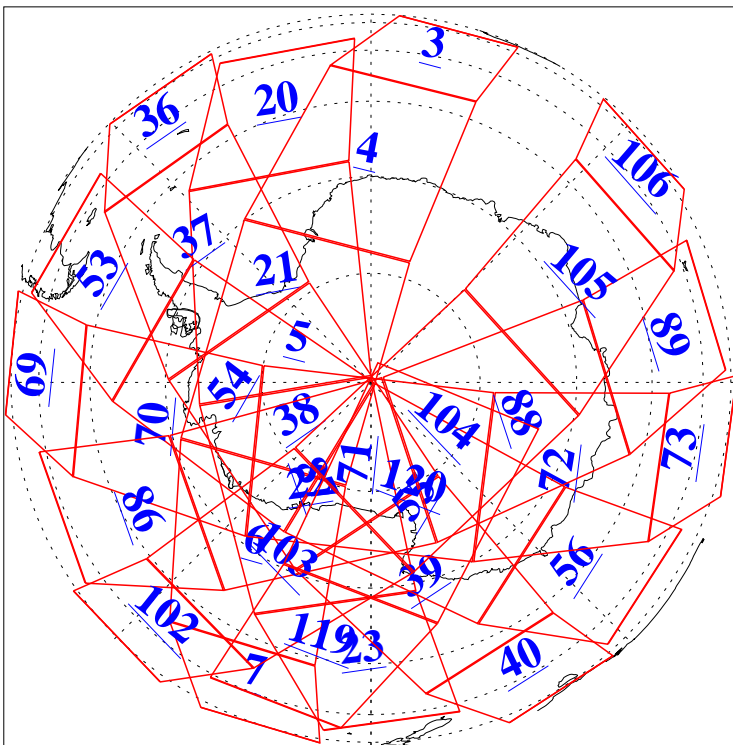

L1B Availability
AMSU Granules: 240
HSB Granules: 0
AIRS Granules: 240

29 Sep 2013
DoY 272
Aqua Day 4166
Granules: 1 to 120

Granules: 121 to 240

Legend: AMSU Available, HSB Available, AIRS Available

L1B Availability
AMSU Granules: 240
HSB Granules: 0
AIRS Granules: 240

29 Sep 2013
DoY 272
Aqua Day 4166

Ascending Granules

Descending Granules

Legend: AMSU Available, HSB Available, AIRS Available

L1B Availability
 AMSU Granules: 240
 HSB Granules: 0
 AIRS Granules: 240

29 Sep 2013
 DoY 272
 Aqua Day 4166

Northern Hemisphere Granules

Southern Hemisphere Granules

Legend: AMSU Available, HSB Available, AIRS Available