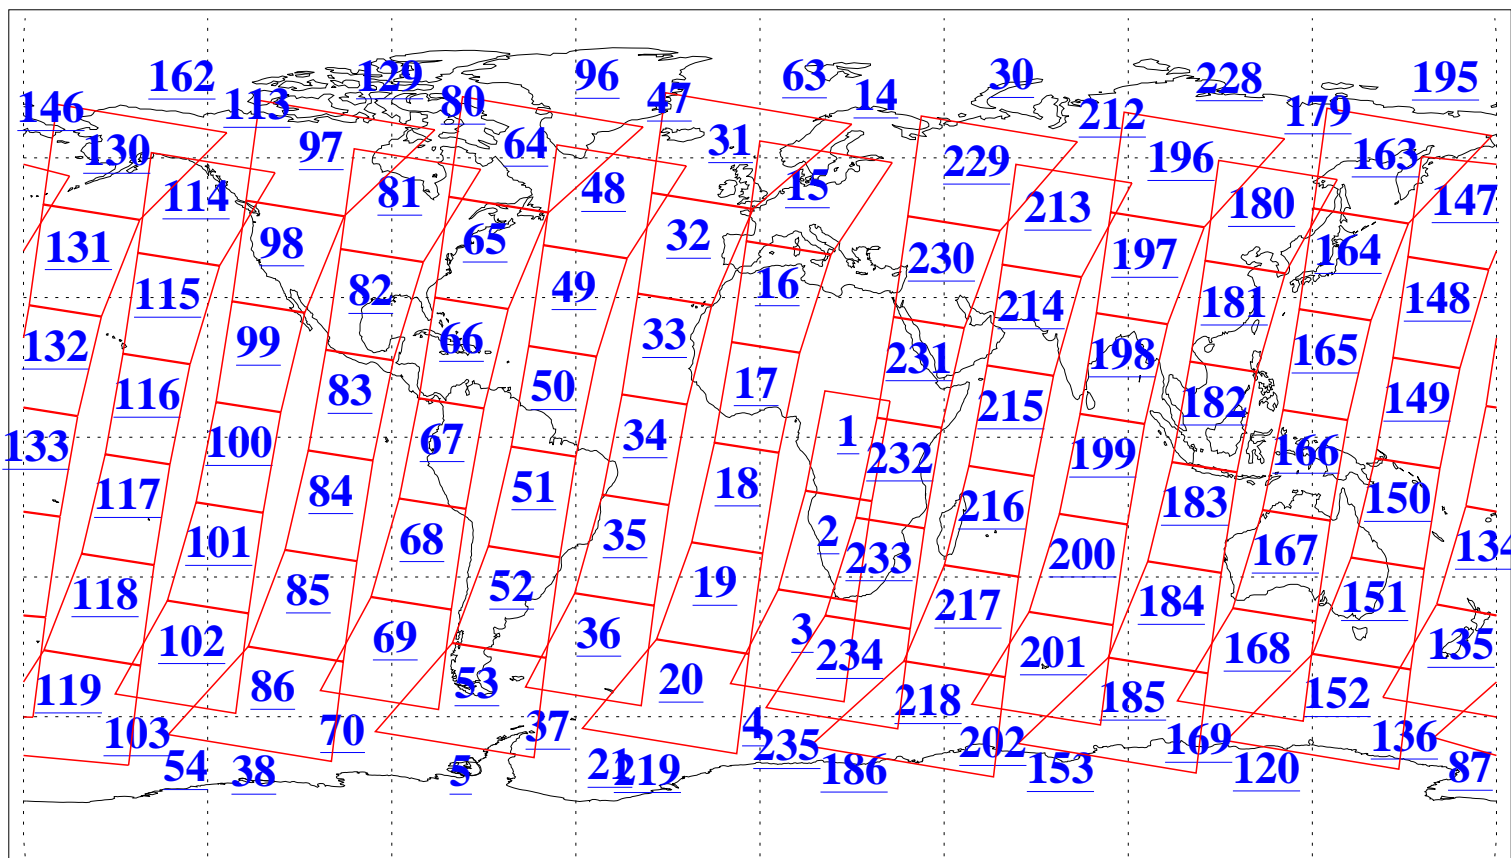

L1B Availability
AMSU Granules: 240
HSB Granules: 0
AIRS Granules: 240

29 Sep 2013
DoY 272
Aqua Day 4166
Granules: 1 to 120

Granules: 121 to 240

Legend: AMSU Available, HSB Available, AIRS Available

L1B Availability
AMSU Granules: 240
HSB Granules: 0
AIRS Granules: 240

29 Sep 2013
DoY 272
Aqua Day 4166

Ascending Granules

Descending Granules

Legend: AMSU Available, HSB Available, AIRS Available

L1B Availability
 AMSU Granules: 240
 HSB Granules: 0
 AIRS Granules: 240

29 Sep 2013
 DoY 272
 Aqua Day 4166

Northern Hemisphere Granules

Southern Hemisphere Granules

Legend: AMSU Available, HSB Available, AIRS Available