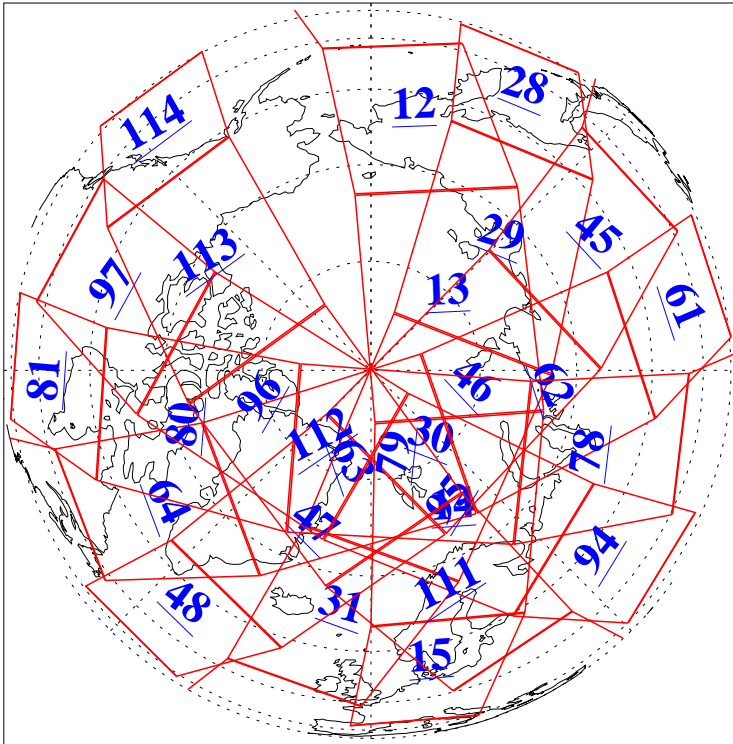

L1B Availability
AMSU Granules: 240
HSB Granules: 0
AIRS Granules: 240

29 Sep 2013
DoY 272
Aqua Day 4166
Granules: 1 to 120

Granules: 121 to 240

Legend: AMSU Available, HSB Available, AIRS Available

L1B Availability
AMSU Granules: 240
HSB Granules: 0
AIRS Granules: 240

29 Sep 2013
DoY 272
Aqua Day 4166

Ascending Granules

Descending Granules

Legend: AMSU Available, HSB Available, AIRS Available

L1B Availability
 AMSU Granules: 240
 HSB Granules: 0
 AIRS Granules: 240

29 Sep 2013
 DoY 272
 Aqua Day 4166

Northern Hemisphere Granules

Southern Hemisphere Granules

Legend: AMSU Available, HSB Available, AIRS Available