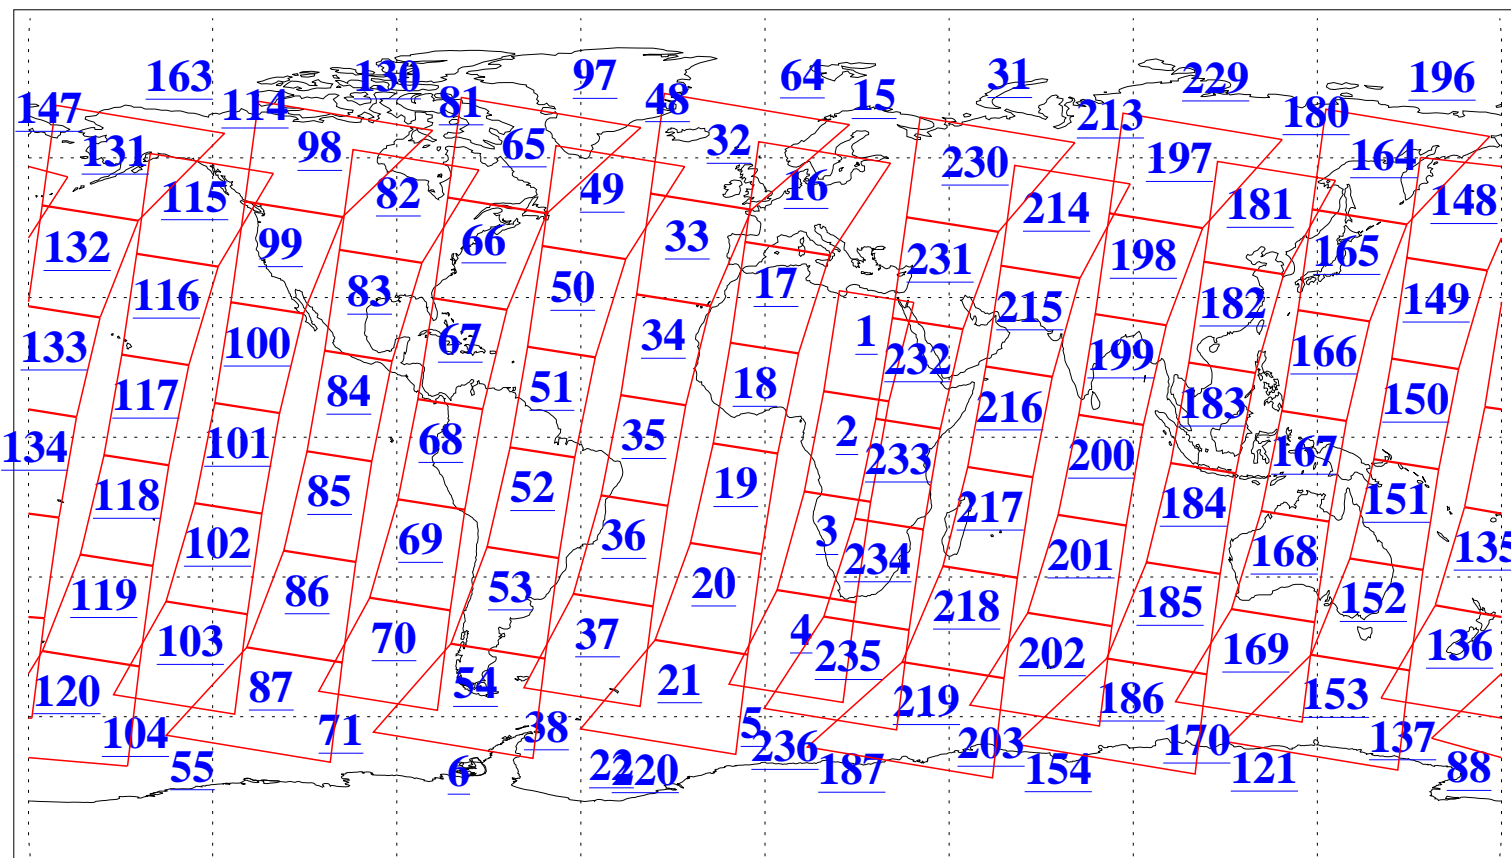

L1B Availability
AMSU Granules: 240
HSB Granules: 0
AIRS Granules: 240

4 Sep 2013
DoY 247
Aqua Day 4141
Granules: 1 to 120

Granules: 121 to 240

Legend: AMSU Available, HSB Available, AIRS Available

L1B Availability
AMSU Granules: 240
HSB Granules: 0
AIRS Granules: 240

4 Sep 2013
DoY 247
Aqua Day 4141

Ascending Granules

Descending Granules

Legend: AMSU Available, HSB Available, AIRS Available

L1B Availability
 AMSU Granules: 240
 HSB Granules: 0
 AIRS Granules: 240

4 Sep 2013
 DoY 247
 Aqua Day 4141

Northern Hemisphere Granules

Southern Hemisphere Granules

Legend: AMSU Available, HSB Available, AIRS Available