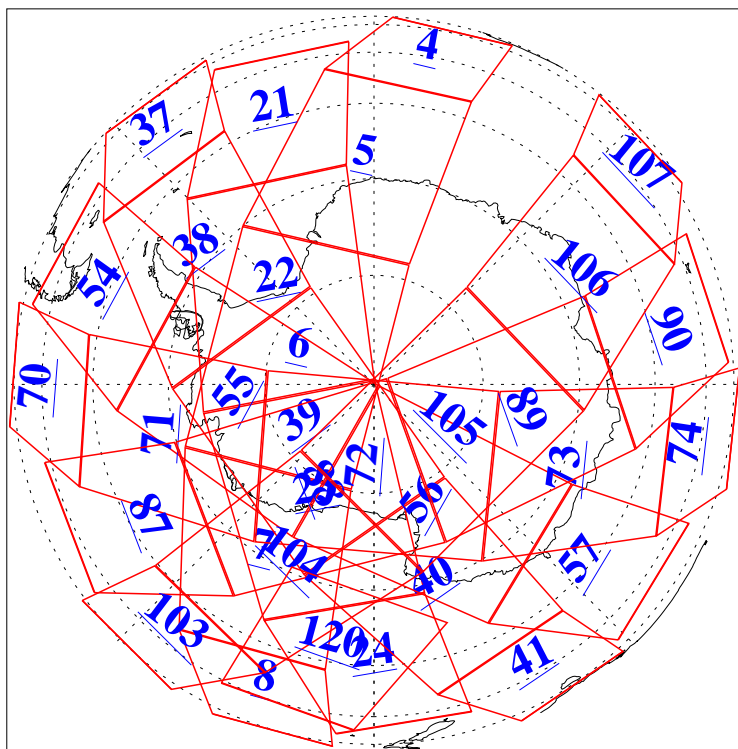

L1B Availability
AMSU Granules: 240
HSB Granules: 0
AIRS Granules: 240

4 Sep 2013
DoY 247
Aqua Day 4141
Granules: 1 to 120

Granules: 121 to 240

Legend: AMSU Available, HSB Available, AIRS Available

L1B Availability
AMSU Granules: 240
HSB Granules: 0
AIRS Granules: 240

4 Sep 2013
DoY 247
Aqua Day 4141

Ascending Granules

Descending Granules

Legend: AMSU Available, HSB Available, AIRS Available

L1B Availability
 AMSU Granules: 240
 HSB Granules: 0
 AIRS Granules: 240

4 Sep 2013
 DoY 247
 Aqua Day 4141

Northern Hemisphere Granules

Southern Hemisphere Granules

Legend: AMSU Available, HSB Available, AIRS Available