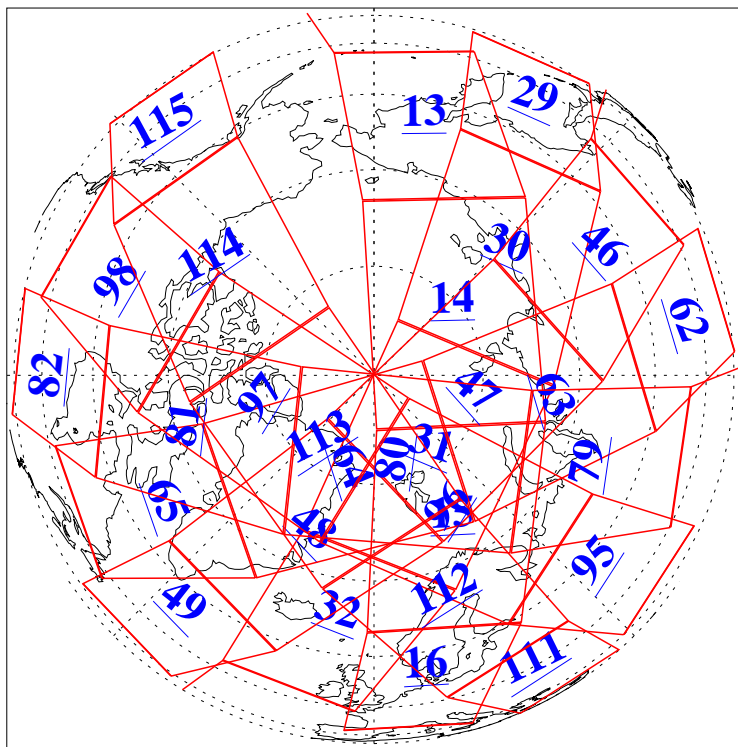

L1B Availability
AMSU Granules: 240
HSB Granules: 0
AIRS Granules: 240

4 Sep 2013
DoY 247
Aqua Day 4141
Granules: 1 to 120

Granules: 121 to 240

Legend: AMSU Available, HSB Available, AIRS Available

L1B Availability
AMSU Granules: 240
HSB Granules: 0
AIRS Granules: 240

4 Sep 2013
DoY 247
Aqua Day 4141

Ascending Granules

Descending Granules

Legend: AMSU Available, HSB Available, AIRS Available

L1B Availability
 AMSU Granules: 240
 HSB Granules: 0
 AIRS Granules: 240

4 Sep 2013
 DoY 247
 Aqua Day 4141

Northern Hemisphere Granules

Southern Hemisphere Granules

Legend: AMSU Available, HSB Available, AIRS Available