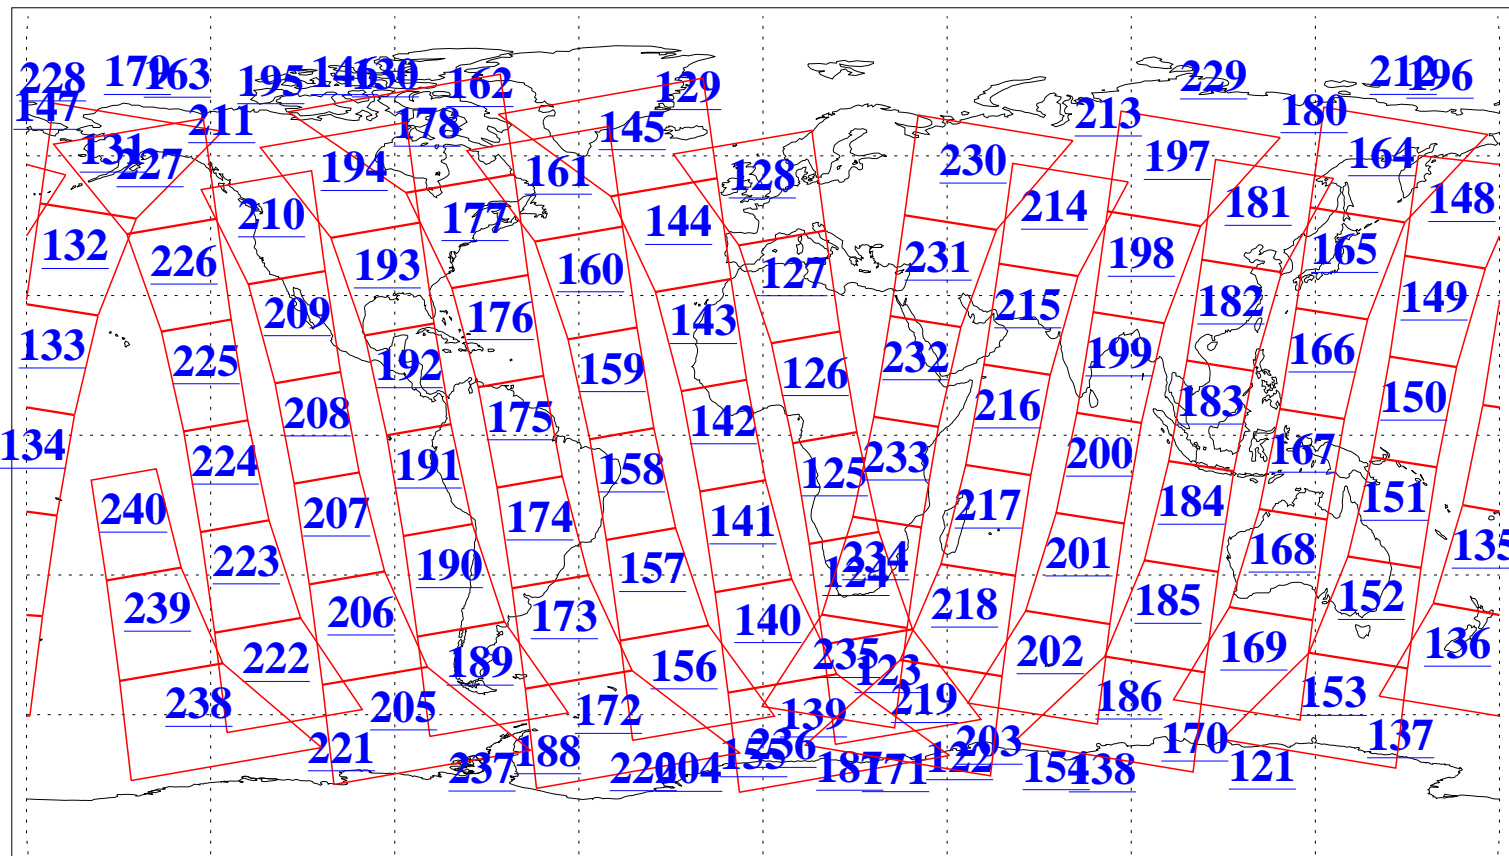

L1B Availability
AMSU Granules: 240
HSB Granules: 0
AIRS Granules: 240

4 Sep 2013
DoY 247
Aqua Day 4141
Granules: 1 to 120

Granules: 121 to 240

Legend: AMSU Available, HSB Available, AIRS Available

L1B Availability
AMSU Granules: 240
HSB Granules: 0
AIRS Granules: 240

4 Sep 2013
DoY 247
Aqua Day 4141

Ascending Granules

Descending Granules

Legend: AMSU Available, HSB Available, AIRS Available

L1B Availability
 AMSU Granules: 240
 HSB Granules: 0
 AIRS Granules: 240

4 Sep 2013
 DoY 247
 Aqua Day 4141

Northern Hemisphere Granules

Southern Hemisphere Granules

Legend: AMSU Available, HSB Available, AIRS Available