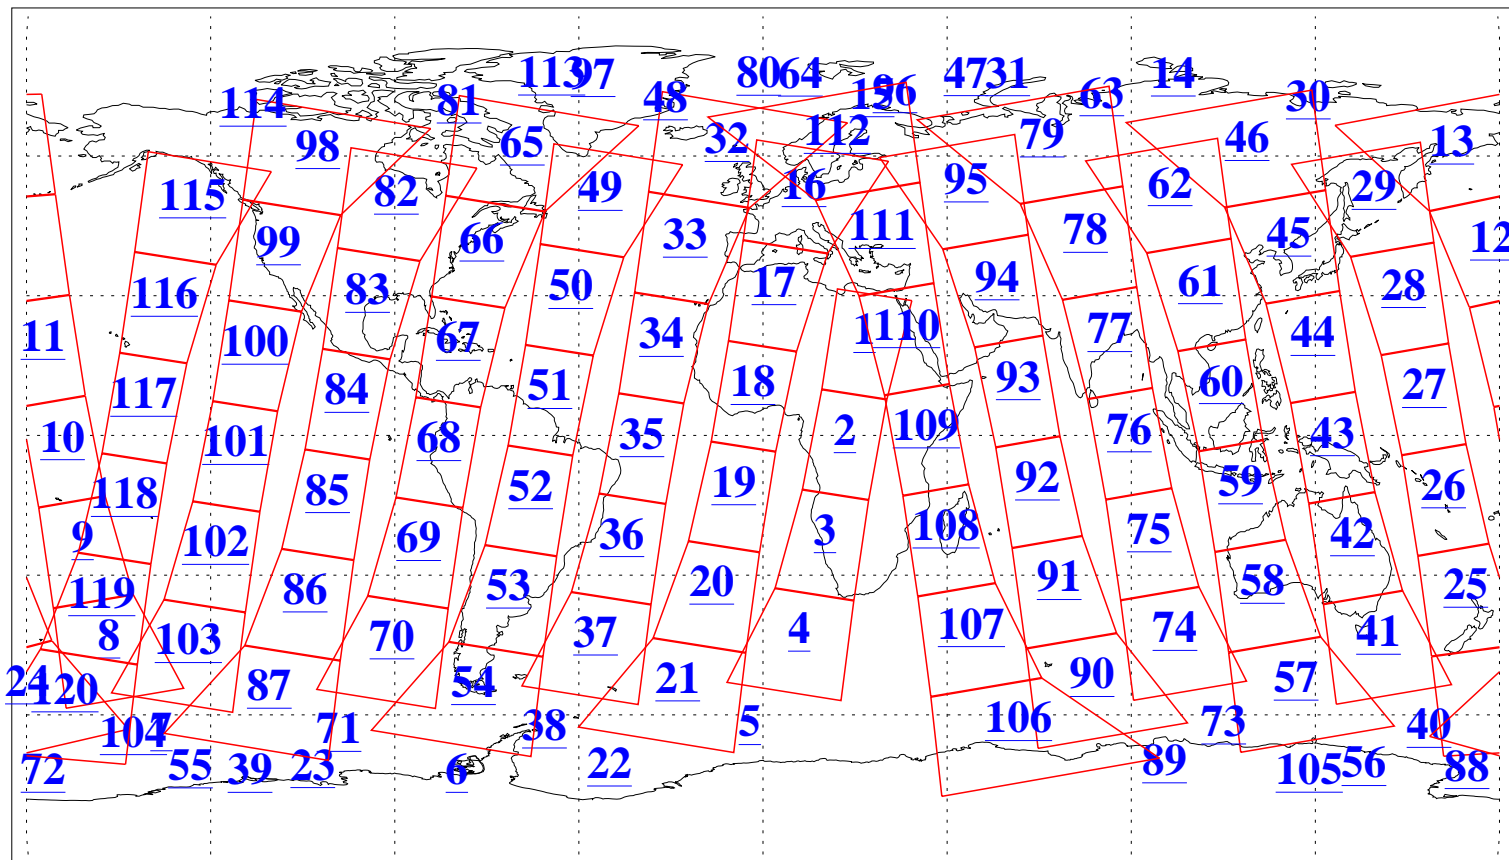

L1B Availability
AMSU Granules: 240
HSB Granules: 0
AIRS Granules: 240

4 Sep 2013
DoY 247
Aqua Day 4141
Granules: 1 to 120

Granules: 121 to 240

Legend: AMSU Available, HSB Available, AIRS Available

L1B Availability
AMSU Granules: 240
HSB Granules: 0
AIRS Granules: 240

4 Sep 2013
DoY 247
Aqua Day 4141

Ascending Granules

Descending Granules

Legend: AMSU Available, HSB Available, AIRS Available

L1B Availability
 AMSU Granules: 240
 HSB Granules: 0
 AIRS Granules: 240

4 Sep 2013
 DoY 247
 Aqua Day 4141

Northern Hemisphere Granules

Southern Hemisphere Granules

Legend: AMSU Available, HSB Available, AIRS Available