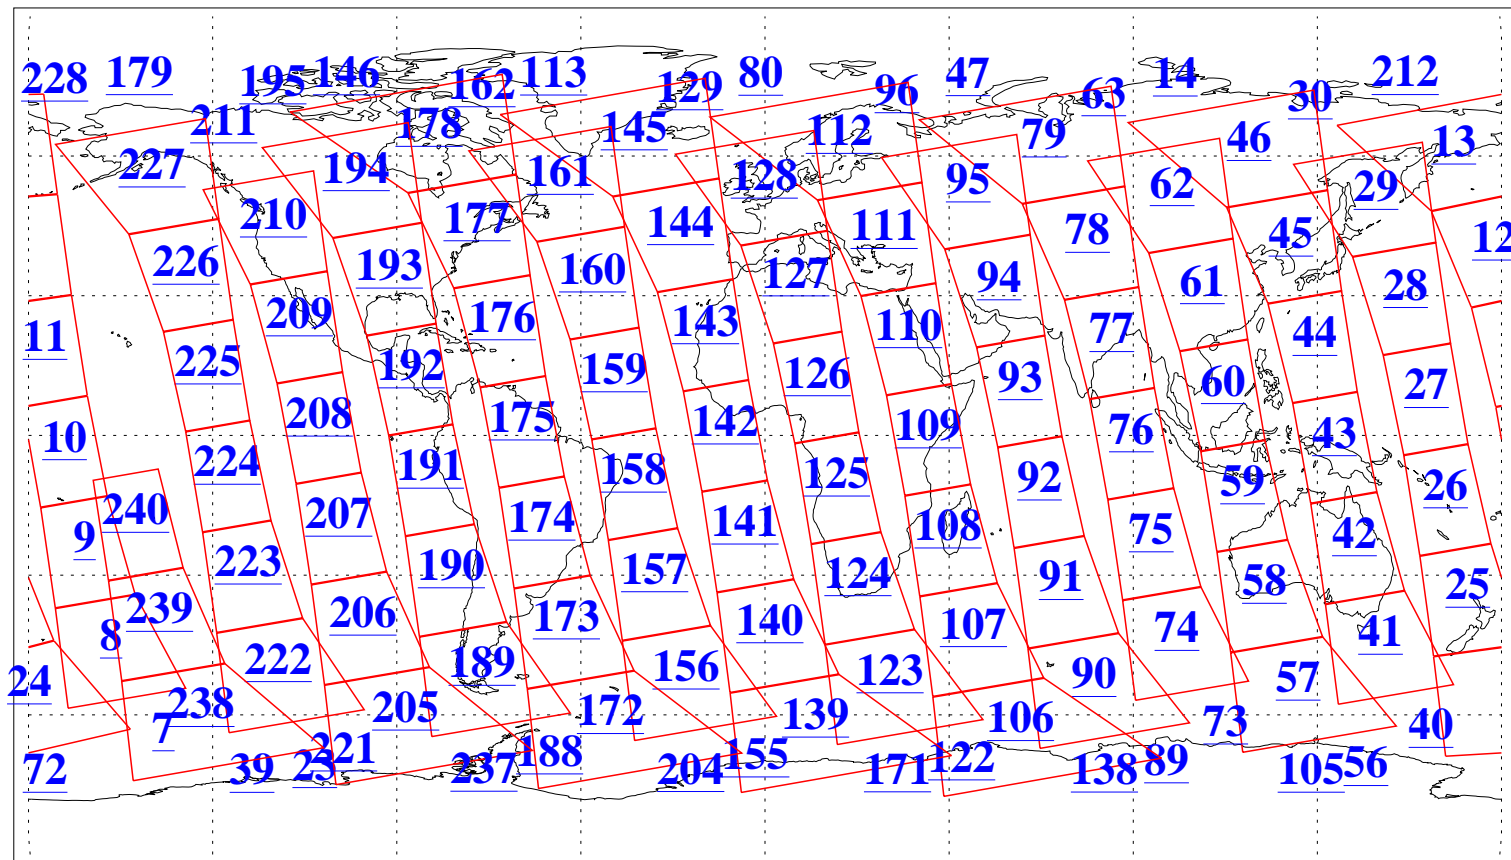

L1B Availability
AMSU Granules: 240
HSB Granules: 0
AIRS Granules: 240

4 Sep 2013
DoY 247
Aqua Day 4141
Granules: 1 to 120

Granules: 121 to 240

Legend: AMSU Available, HSB Available, AIRS Available

L1B Availability
AMSU Granules: 240
HSB Granules: 0
AIRS Granules: 240

4 Sep 2013
DoY 247
Aqua Day 4141

Ascending Granules

Descending Granules

Legend: AMSU Available, HSB Available, AIRS Available

L1B Availability
 AMSU Granules: 240
 HSB Granules: 0
 AIRS Granules: 240

4 Sep 2013
 DoY 247
 Aqua Day 4141

Northern Hemisphere Granules

Southern Hemisphere Granules

Legend: AMSU Available, HSB Available, AIRS Available