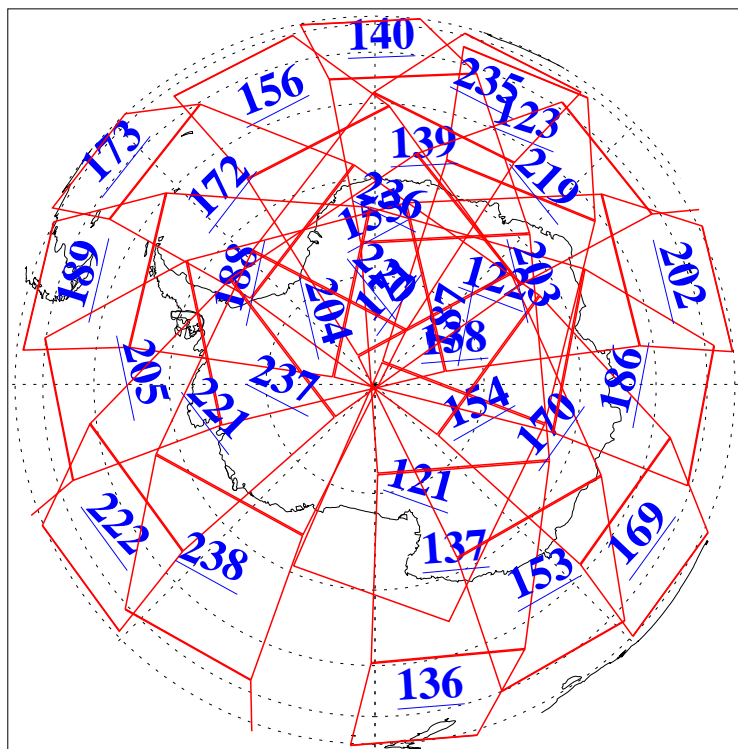

L1B Availability
AMSU Granules: 240
HSB Granules: 0
AIRS Granules: 240

4 Sep 2013
DoY 247
Aqua Day 4141
Granules: 1 to 120

Granules: 121 to 240

Legend: AMSU Available, HSB Available, AIRS Available

L1B Availability
AMSU Granules: 240
HSB Granules: 0
AIRS Granules: 240

4 Sep 2013
DoY 247
Aqua Day 4141

Ascending Granules

Descending Granules

Legend: AMSU Available, HSB Available, AIRS Available

L1B Availability
 AMSU Granules: 240
 HSB Granules: 0
 AIRS Granules: 240

4 Sep 2013
 DoY 247
 Aqua Day 4141

Northern Hemisphere Granules

Southern Hemisphere Granules

Legend: AMSU Available, HSB Available, AIRS Available