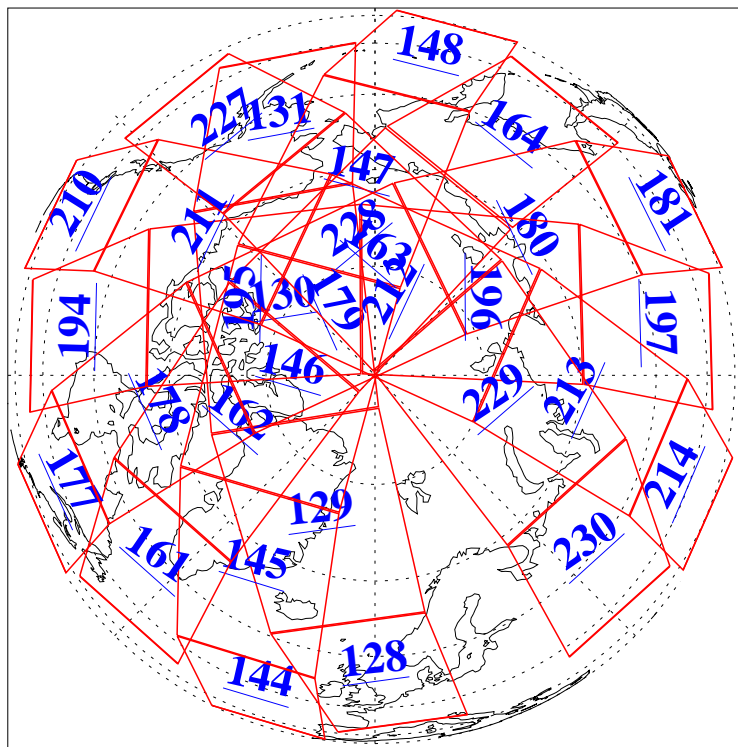

4 Sep 2013
DoY 247
Aqua Day 4141

Ascending Granules

Descending Granules

Legend: AMSU Available, HSB Available, AIRS Available

L1B Availability
 AMSU Granules: 240
 HSB Granules: 0
 AIRS Granules: 240

4 Sep 2013
 DoY 247
 Aqua Day 4141

Northern Hemisphere Granules

Southern Hemisphere Granules

Legend: AMSU Available, HSB Available, AIRS Available