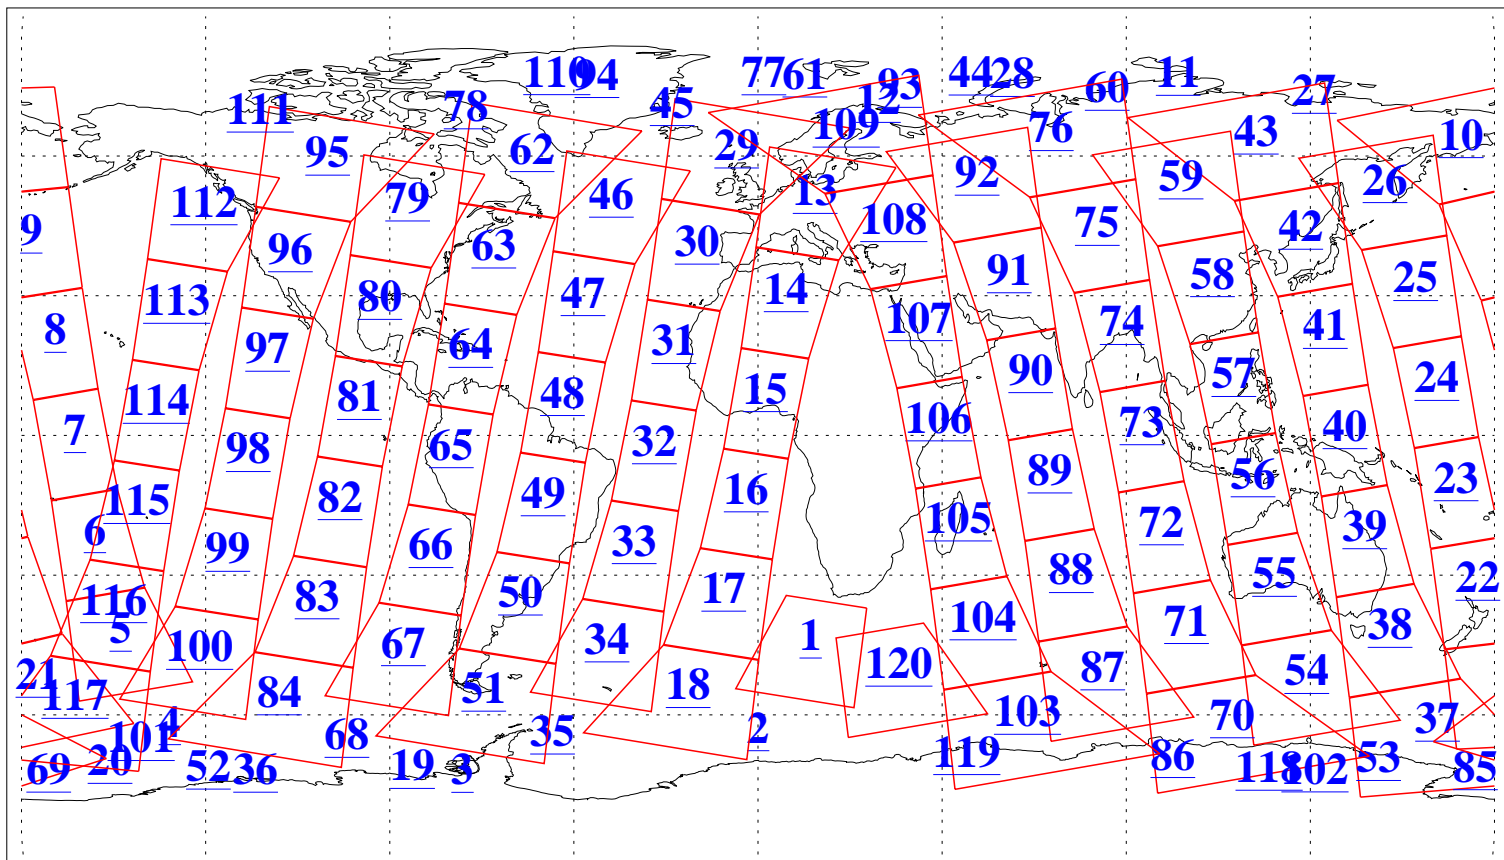

L1B Availability
AMSU Granules: 240
HSB Granules: 0
AIRS Granules: 240

30 Aug 2013
DoY 242
Aqua Day 4136
Granules: 1 to 120

Granules: 121 to 240

Legend: AMSU Available, HSB Available, AIRS Available

L1B Availability
AMSU Granules: 240
HSB Granules: 0
AIRS Granules: 240

30 Aug 2013
DoY 242
Aqua Day 4136
Ascending Granules

Descending Granules

Legend: AMSU Available, HSB Available, AIRS Available

L1B Availability
 AMSU Granules: 240
 HSB Granules: 0
 AIRS Granules: 240

30 Aug 2013
 DoY 242
 Aqua Day 4136

Northern Hemisphere Granules

Southern Hemisphere Granules

Legend: AMSU Available, HSB Available, AIRS Available