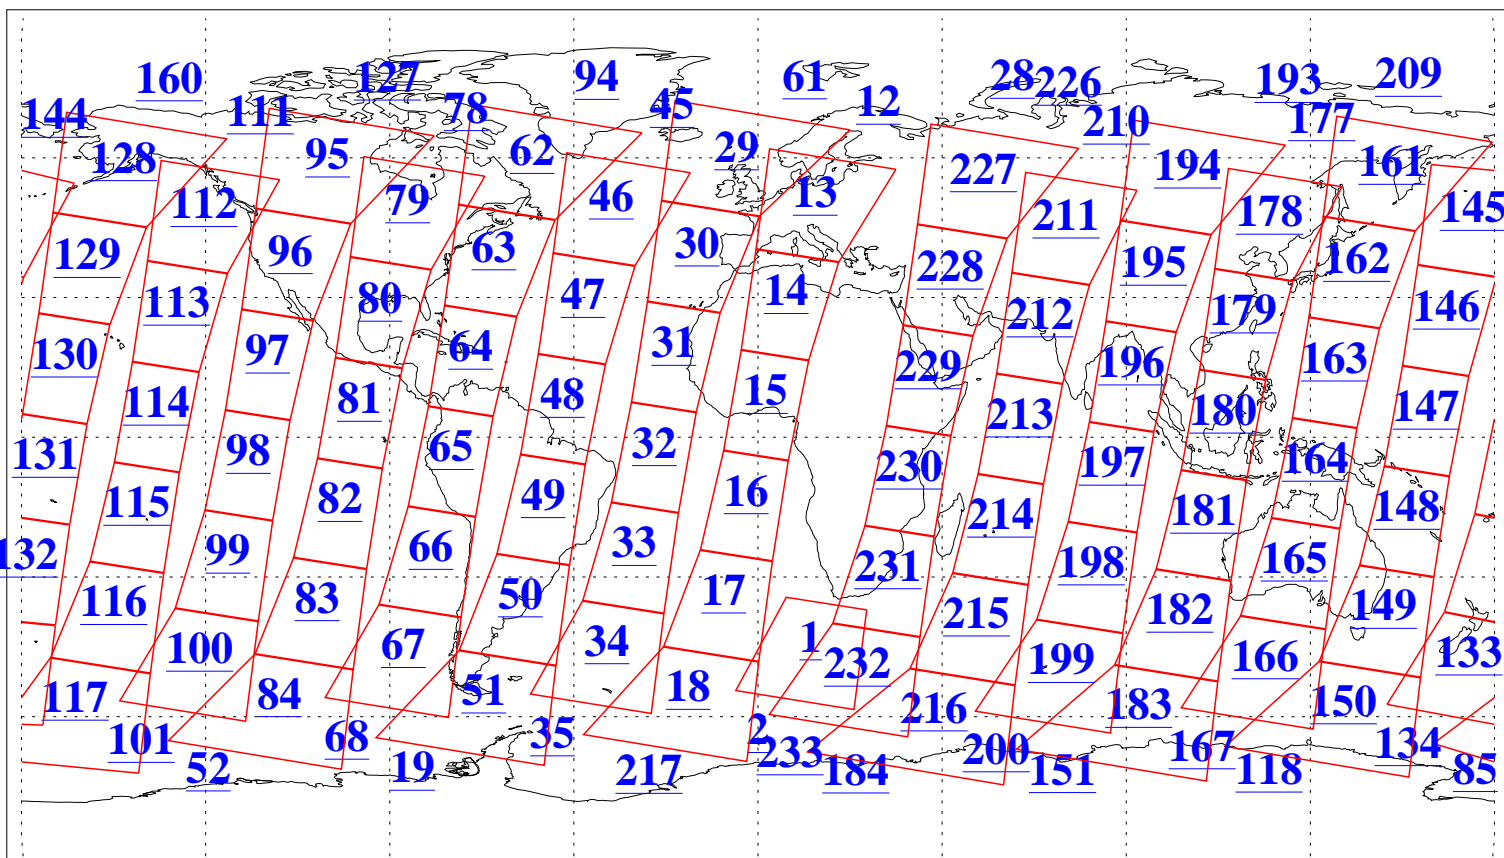

L1B Availability
AMSU Granules: 240
HSB Granules: 0
AIRS Granules: 240

30 Aug 2013
DoY 242
Aqua Day 4136
Granules: 1 to 120

Granules: 121 to 240

Legend: AMSU Available, HSB Available, AIRS Available

L1B Availability
AMSU Granules: 240
HSB Granules: 0
AIRS Granules: 240

30 Aug 2013
DoY 242
Aqua Day 4136
Ascending Granules

Descending Granules

Legend: AMSU Available, HSB Available, AIRS Available

L1B Availability
 AMSU Granules: 240
 HSB Granules: 0
 AIRS Granules: 240

30 Aug 2013
 DoY 242
 Aqua Day 4136

Northern Hemisphere Granules

Southern Hemisphere Granules

Legend: AMSU Available, HSB Available, AIRS Available