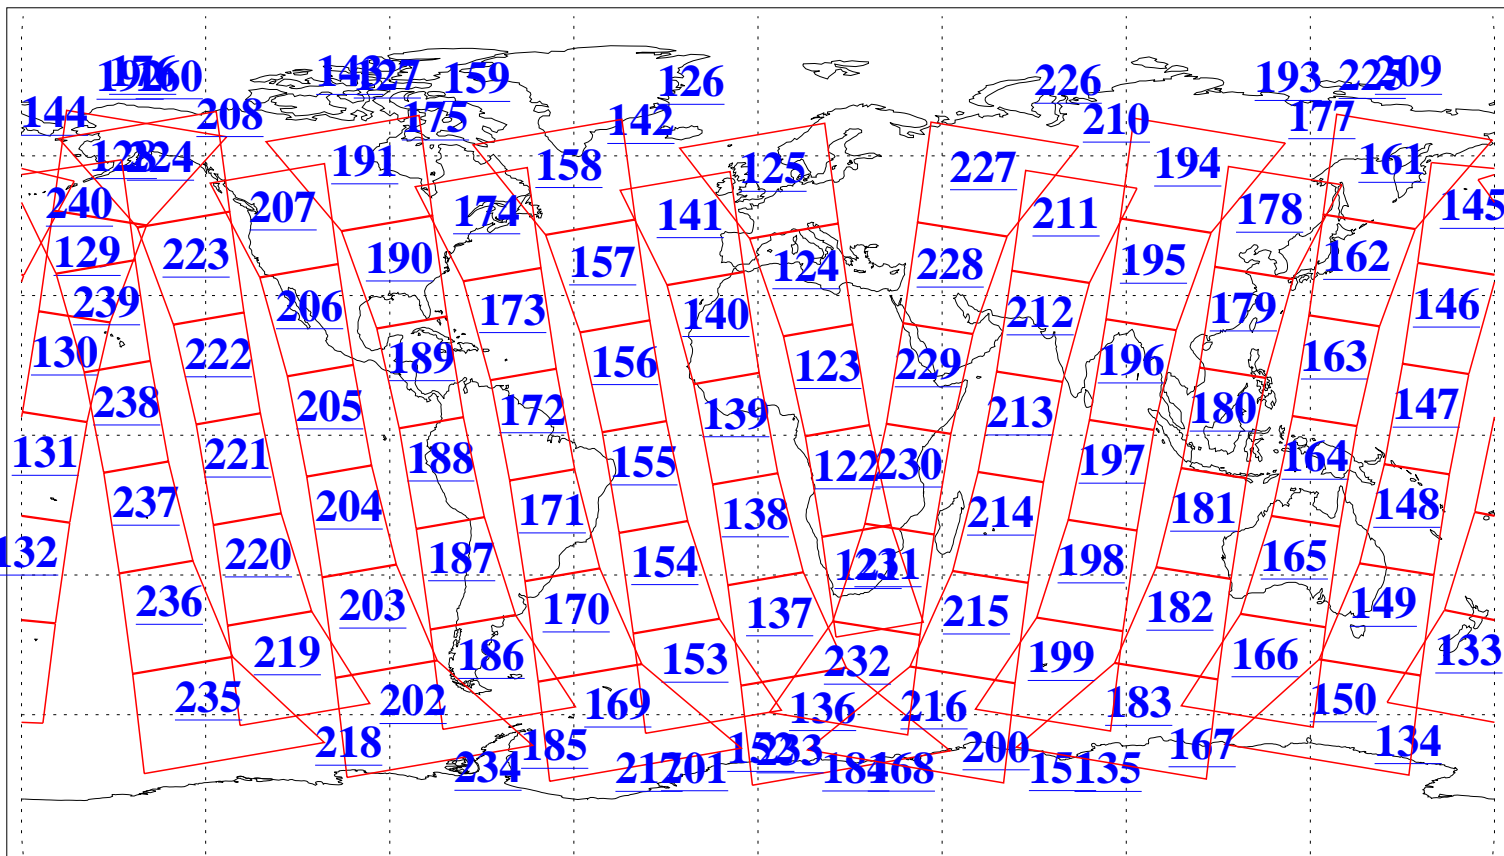

L1B Availability
AMSU Granules: 240
HSB Granules: 0
AIRS Granules: 240

30 Aug 2013
DoY 242
Aqua Day 4136
Granules: 1 to 120

Granules: 121 to 240

Legend: AMSU Available, HSB Available, AIRS Available

L1B Availability
AMSU Granules: 240
HSB Granules: 0
AIRS Granules: 240

30 Aug 2013
DoY 242
Aqua Day 4136
Ascending Granules

Descending Granules

Legend: AMSU Available, HSB Available, AIRS Available

L1B Availability
 AMSU Granules: 240
 HSB Granules: 0
 AIRS Granules: 240

30 Aug 2013
 DoY 242
 Aqua Day 4136

Northern Hemisphere Granules

Southern Hemisphere Granules

Legend: AMSU Available, HSB Available, AIRS Available