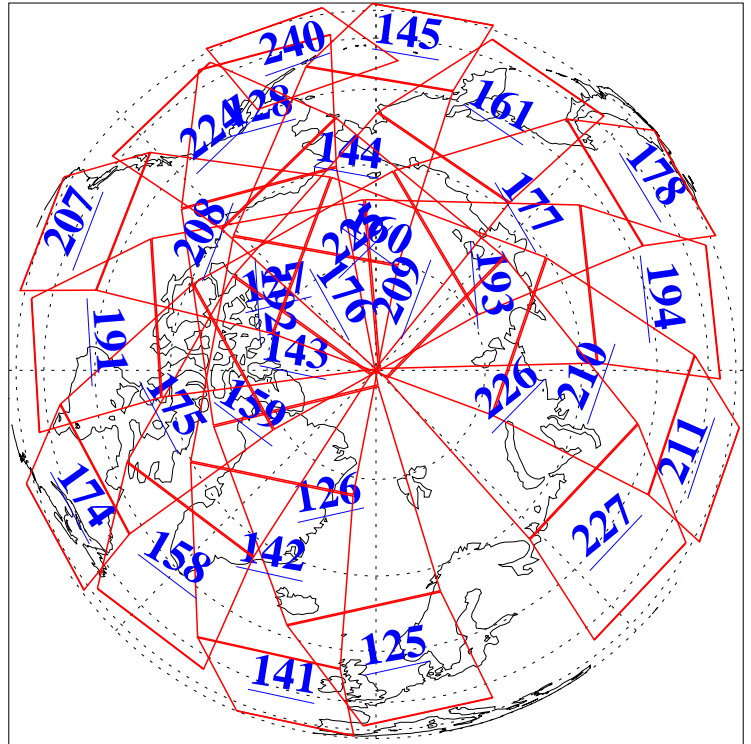

30 Aug 2013
DoY 242
Aqua Day 4136
Ascending Granules

Descending Granules

Legend: AMSU Available, HSB Available, AIRS Available

L1B Availability
 AMSU Granules: 240
 HSB Granules: 0
 AIRS Granules: 240

30 Aug 2013
 DoY 242
 Aqua Day 4136

Northern Hemisphere Granules

Southern Hemisphere Granules

Legend: AMSU Available, HSB Available, AIRS Available