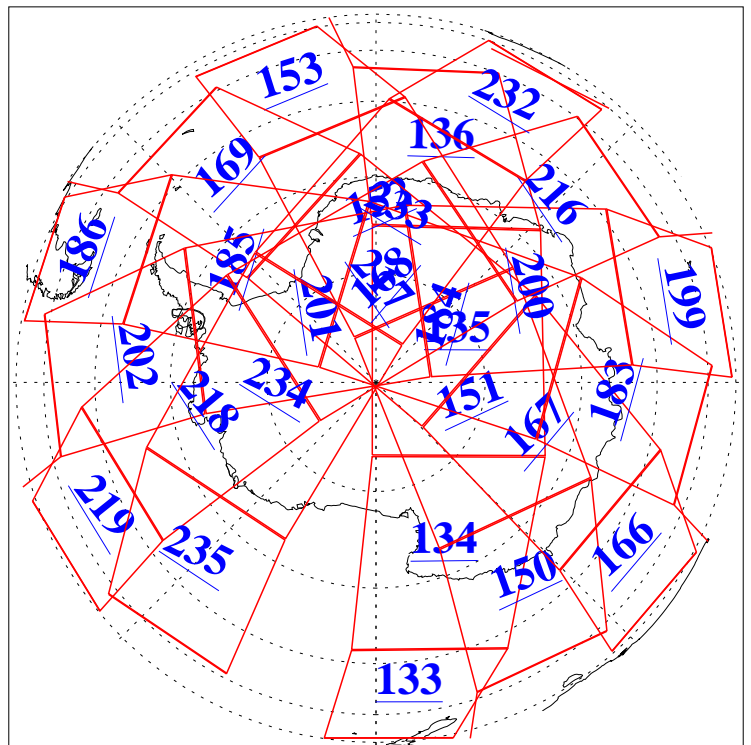

L1B Availability
AMSU Granules: 240
HSB Granules: 0
AIRS Granules: 240

30 Aug 2013
DoY 242
Aqua Day 4136
Granules: 1 to 120

Granules: 121 to 240

Legend: AMSU Available, HSB Available, AIRS Available

L1B Availability
AMSU Granules: 240
HSB Granules: 0
AIRS Granules: 240

30 Aug 2013
DoY 242
Aqua Day 4136
Ascending Granules

Descending Granules

Legend: AMSU Available, HSB Available, AIRS Available

L1B Availability
 AMSU Granules: 240
 HSB Granules: 0
 AIRS Granules: 240

30 Aug 2013
 DoY 242
 Aqua Day 4136

Northern Hemisphere Granules

Southern Hemisphere Granules

Legend: AMSU Available, HSB Available, AIRS Available