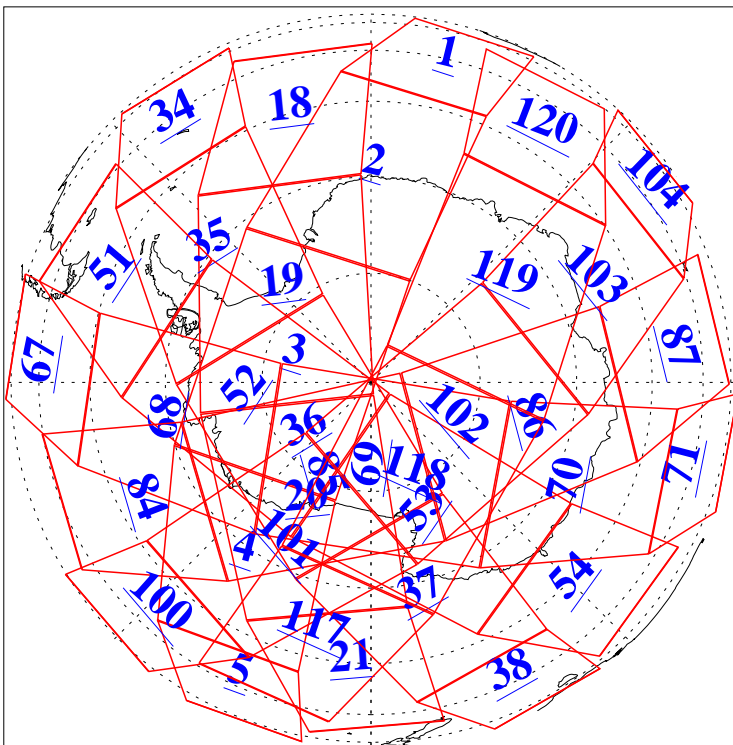

L1B Availability
AMSU Granules: 240
HSB Granules: 0
AIRS Granules: 240

30 Aug 2013
DoY 242
Aqua Day 4136
Granules: 1 to 120

Granules: 121 to 240

Legend: AMSU Available, HSB Available, AIRS Available

L1B Availability
AMSU Granules: 240
HSB Granules: 0
AIRS Granules: 240

30 Aug 2013
DoY 242
Aqua Day 4136
Ascending Granules

Descending Granules

Legend: AMSU Available, HSB Available, AIRS Available

L1B Availability
 AMSU Granules: 240
 HSB Granules: 0
 AIRS Granules: 240

30 Aug 2013
 DoY 242
 Aqua Day 4136

Northern Hemisphere Granules

Southern Hemisphere Granules

Legend: AMSU Available, HSB Available, AIRS Available