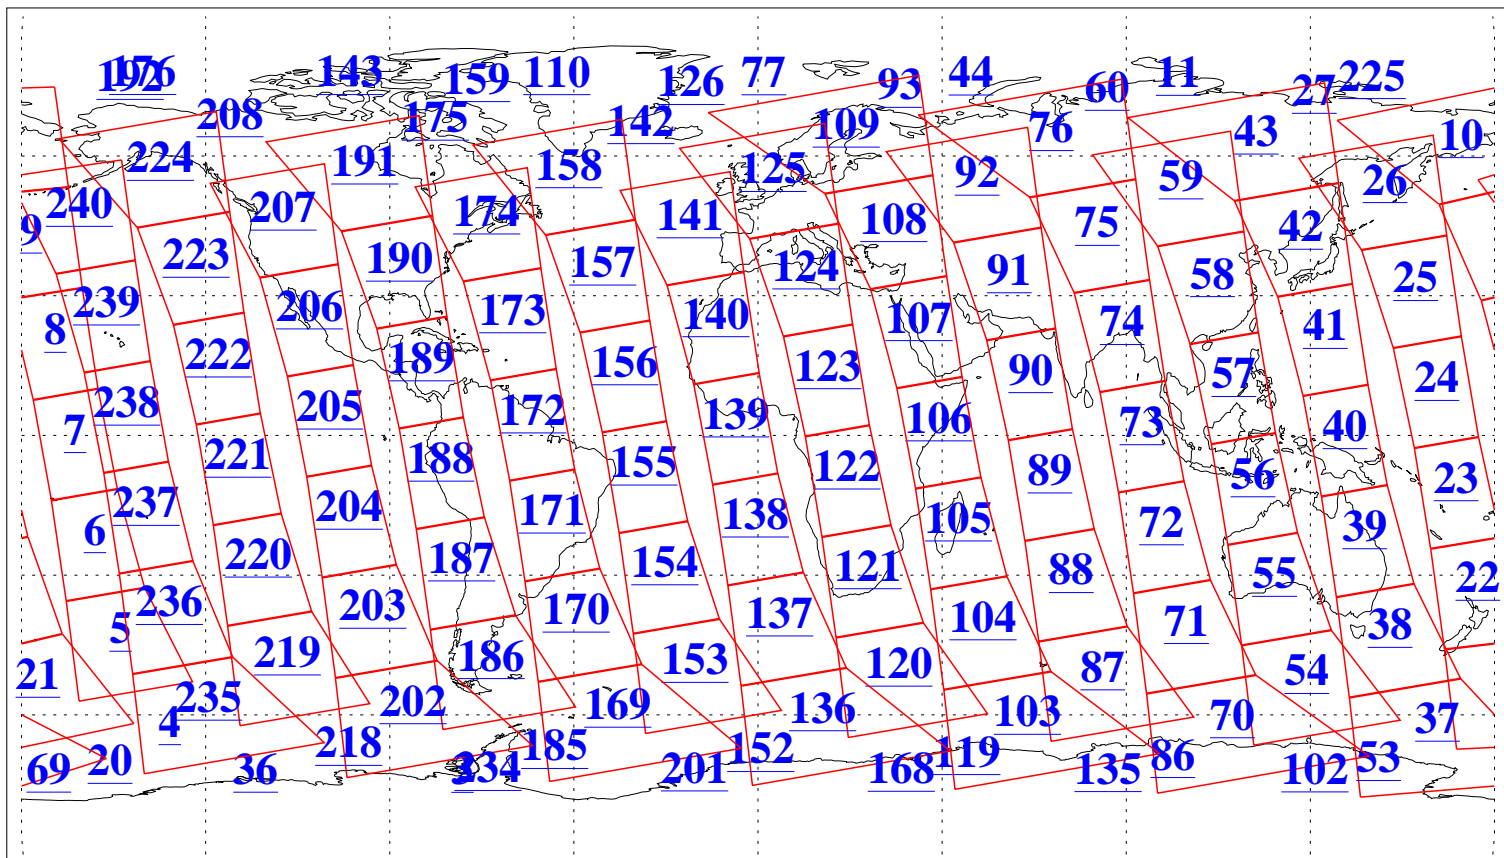

L1B Availability
AMSU Granules: 240
HSB Granules: 0
AIRS Granules: 240

30 Aug 2013
DoY 242
Aqua Day 4136
Granules: 1 to 120

Granules: 121 to 240

Legend: AMSU Available, HSB Available, AIRS Available

L1B Availability
AMSU Granules: 240
HSB Granules: 0
AIRS Granules: 240

30 Aug 2013
DoY 242
Aqua Day 4136
Ascending Granules

Descending Granules

Legend: AMSU Available, HSB Available, AIRS Available

L1B Availability
 AMSU Granules: 240
 HSB Granules: 0
 AIRS Granules: 240

30 Aug 2013
 DoY 242
 Aqua Day 4136

Northern Hemisphere Granules

Southern Hemisphere Granules

Legend: AMSU Available, HSB Available, AIRS Available