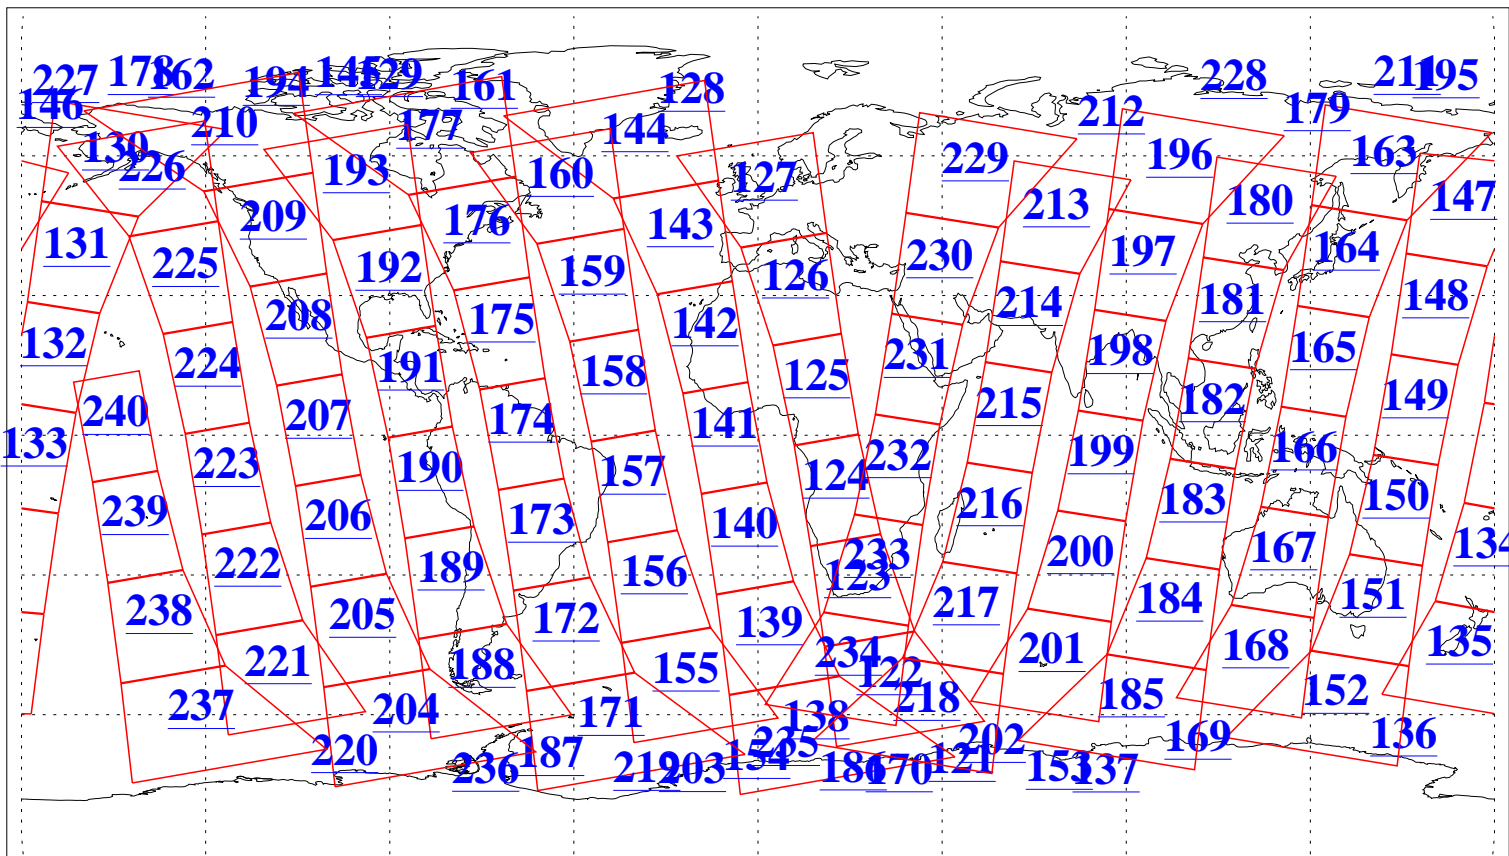

L1B Availability  
AMSU Granules: 240  
HSB Granules: 0  
AIRS Granules: 240

12 Aug 2013  
DoY 224  
Aqua Day 4118  
Granules: 1 to 120

Granules: 121 to 240

Legend: AMSU Available, HSB Available, AIRS Available

L1B Availability  
AMSU Granules: 240  
HSB Granules: 0  
AIRS Granules: 240

12 Aug 2013  
DoY 224  
Aqua Day 4118  
Ascending Granules

Descending Granules

Legend: AMSU Available, HSB Available, AIRS Available

L1B Availability  
 AMSU Granules: 240  
 HSB Granules: 0  
 AIRS Granules: 240

12 Aug 2013  
 DoY 224  
 Aqua Day 4118

Northern Hemisphere Granules

Southern Hemisphere Granules

Legend: AMSU Available, HSB Available, AIRS Available