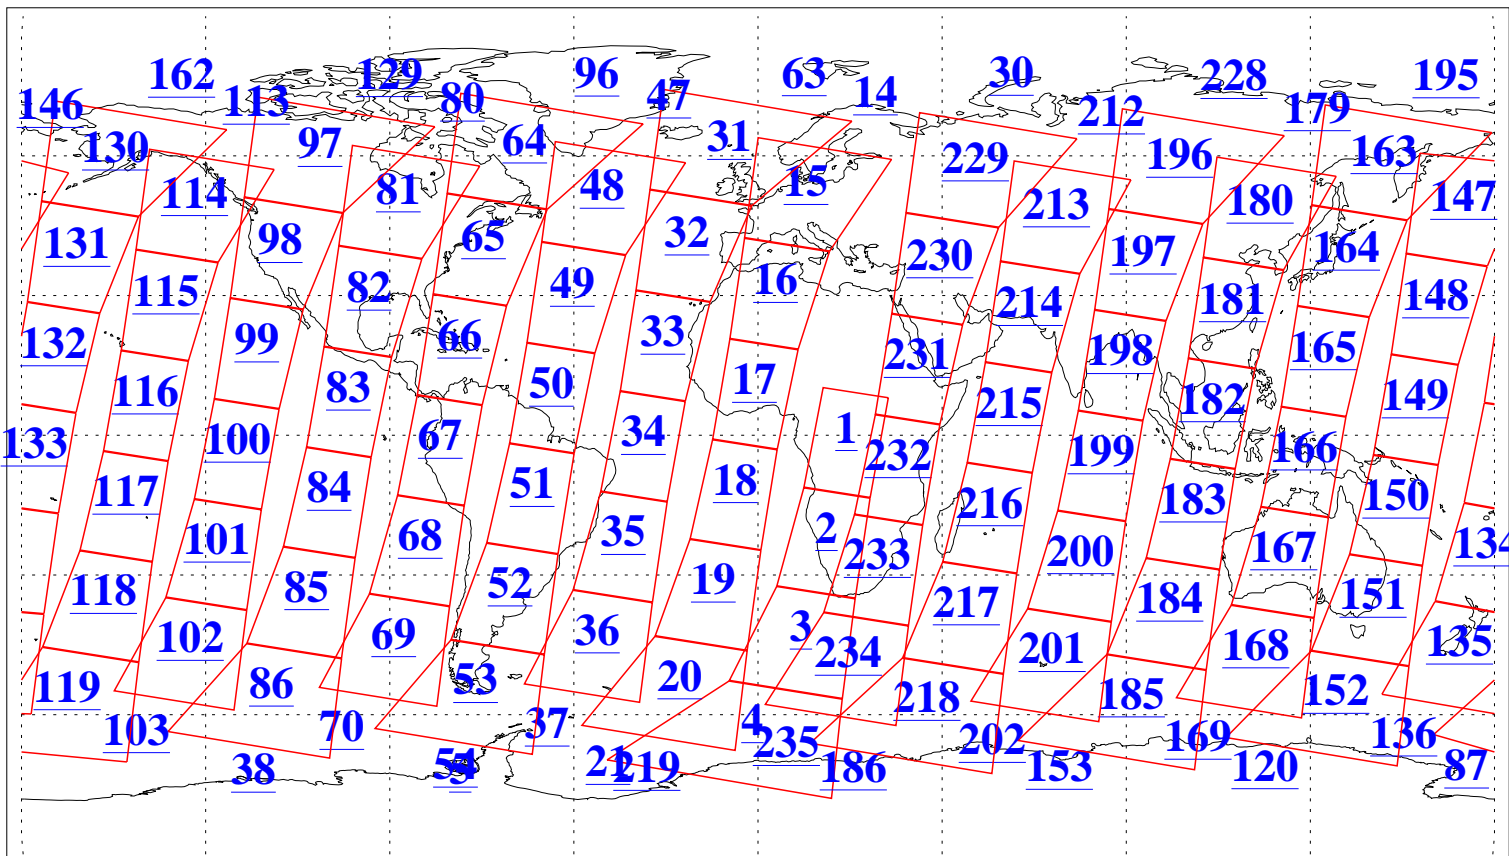

L1B Availability  
AMSU Granules: 240  
HSB Granules: 0  
AIRS Granules: 240

12 Aug 2013  
DoY 224  
Aqua Day 4118  
Granules: 1 to 120

Granules: 121 to 240

Legend: AMSU Available, HSB Available, AIRS Available

L1B Availability  
AMSU Granules: 240  
HSB Granules: 0  
AIRS Granules: 240

12 Aug 2013  
DoY 224  
Aqua Day 4118  
Ascending Granules

Descending Granules

Legend: AMSU Available, HSB Available, AIRS Available

L1B Availability  
 AMSU Granules: 240  
 HSB Granules: 0  
 AIRS Granules: 240

12 Aug 2013  
 DoY 224  
 Aqua Day 4118

Northern Hemisphere Granules

Southern Hemisphere Granules

Legend: AMSU Available, HSB Available, AIRS Available