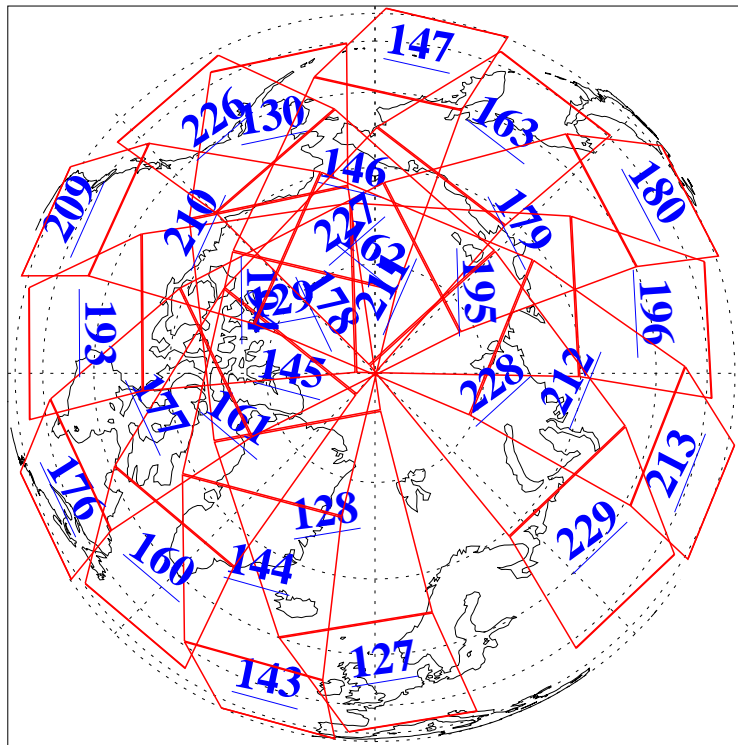

L1B Availability  
AMSU Granules: 240  
HSB Granules: 0  
AIRS Granules: 240

12 Aug 2013  
DoY 224  
Aqua Day 4118  
Ascending Granules

Descending Granules

Legend: AMSU Available, HSB Available, AIRS Available

L1B Availability  
 AMSU Granules: 240  
 HSB Granules: 0  
 AIRS Granules: 240

12 Aug 2013  
 DoY 224  
 Aqua Day 4118

Northern Hemisphere Granules

Southern Hemisphere Granules

Legend: AMSU Available, HSB Available, AIRS Available