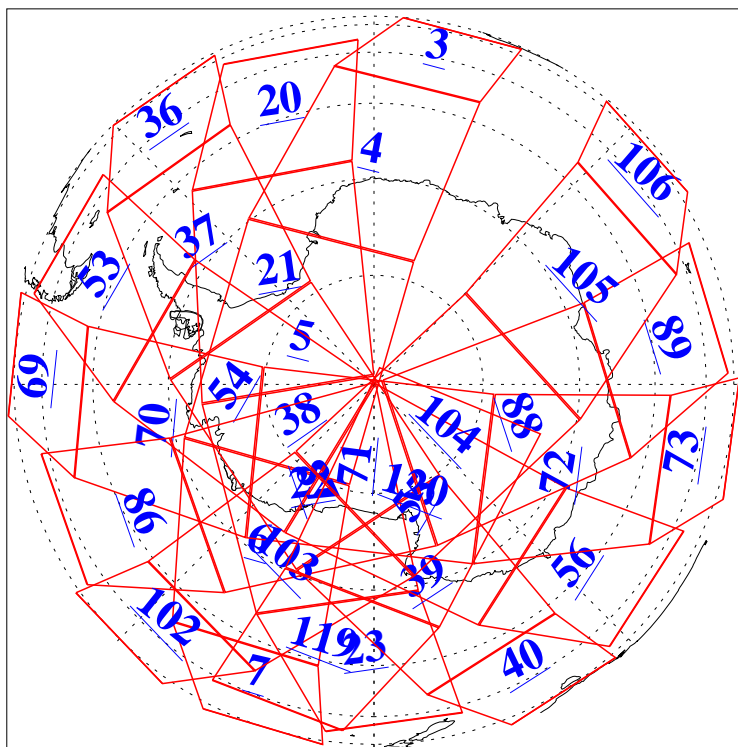

L1B Availability  
AMSU Granules: 240  
HSB Granules: 0  
AIRS Granules: 240

12 Aug 2013  
DoY 224  
Aqua Day 4118  
Granules: 1 to 120

Granules: 121 to 240

Legend: AMSU Available, HSB Available, AIRS Available

L1B Availability  
AMSU Granules: 240  
HSB Granules: 0  
AIRS Granules: 240

12 Aug 2013  
DoY 224  
Aqua Day 4118  
Ascending Granules

Descending Granules

Legend: AMSU Available, HSB Available, AIRS Available

L1B Availability  
 AMSU Granules: 240  
 HSB Granules: 0  
 AIRS Granules: 240

12 Aug 2013  
 DoY 224  
 Aqua Day 4118

Northern Hemisphere Granules

Southern Hemisphere Granules

Legend: AMSU Available, HSB Available, AIRS Available