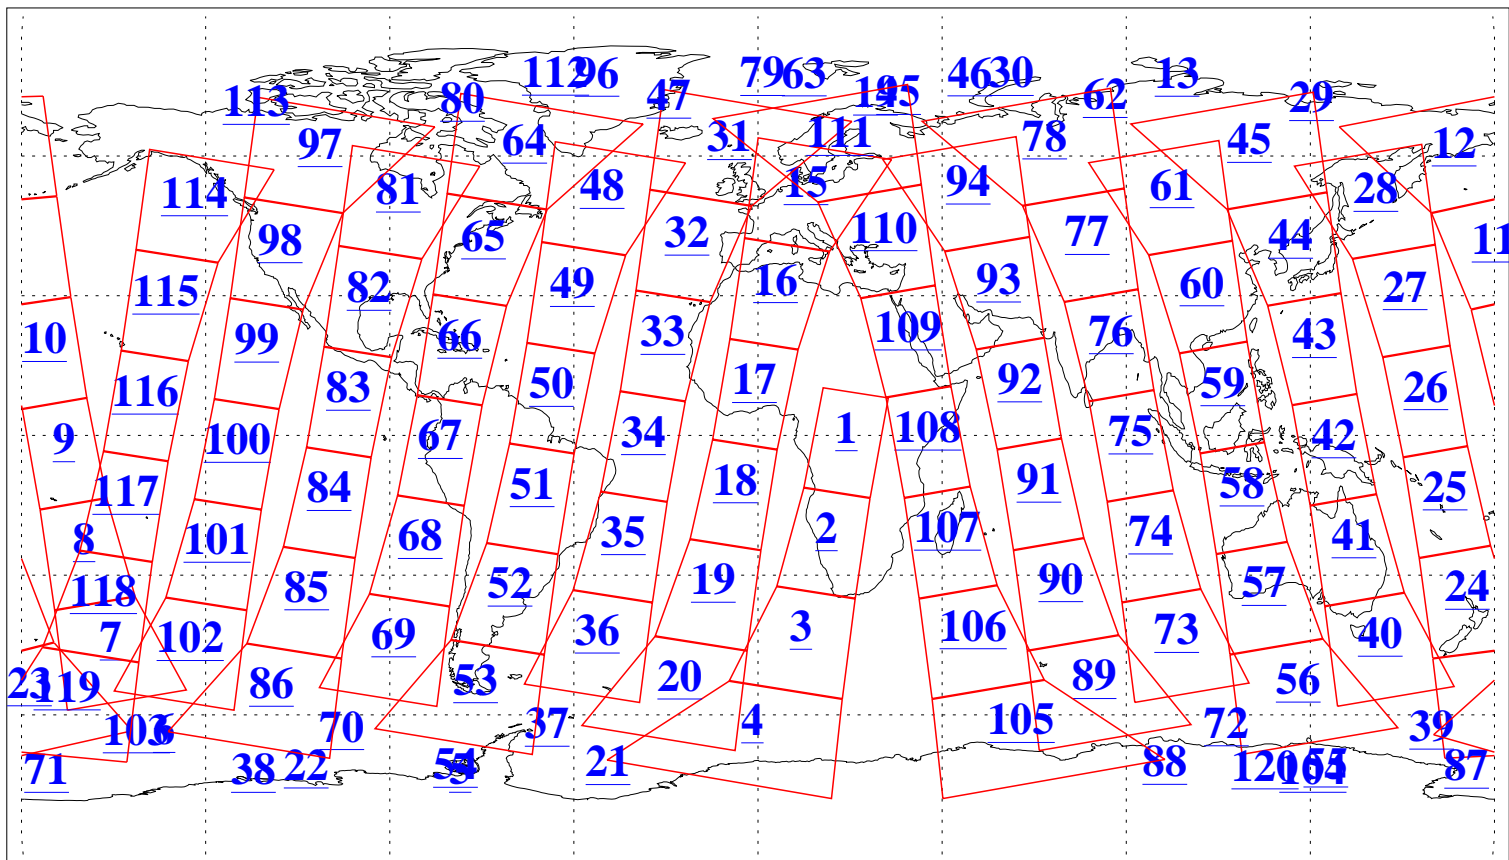

L1B Availability  
AMSU Granules: 240  
HSB Granules: 0  
AIRS Granules: 240

12 Aug 2013  
DoY 224  
Aqua Day 4118  
Granules: 1 to 120

Granules: 121 to 240

Legend: AMSU Available, HSB Available, AIRS Available

L1B Availability  
AMSU Granules: 240  
HSB Granules: 0  
AIRS Granules: 240

12 Aug 2013  
DoY 224  
Aqua Day 4118  
Ascending Granules

Descending Granules

Legend: AMSU Available, HSB Available, AIRS Available

L1B Availability  
 AMSU Granules: 240  
 HSB Granules: 0  
 AIRS Granules: 240

12 Aug 2013  
 DoY 224  
 Aqua Day 4118

Northern Hemisphere Granules

Southern Hemisphere Granules

Legend: AMSU Available, HSB Available, AIRS Available