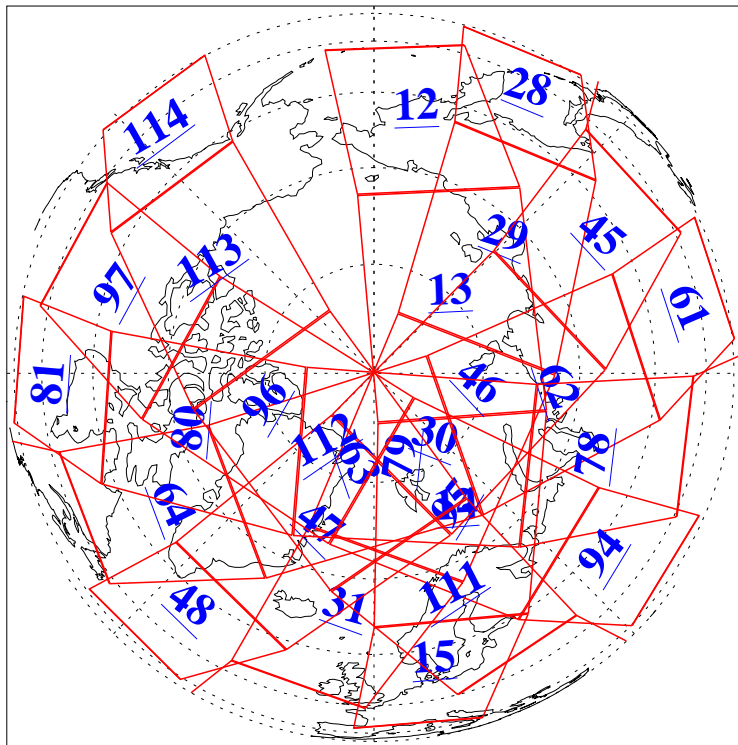

L1B Availability  
AMSU Granules: 240  
HSB Granules: 0  
AIRS Granules: 240

12 Aug 2013  
DoY 224  
Aqua Day 4118  
Granules: 1 to 120

Granules: 121 to 240

Legend: AMSU Available, HSB Available, AIRS Available

L1B Availability  
AMSU Granules: 240  
HSB Granules: 0  
AIRS Granules: 240

12 Aug 2013  
DoY 224  
Aqua Day 4118  
Ascending Granules

Descending Granules

Legend: AMSU Available, HSB Available, AIRS Available

L1B Availability  
 AMSU Granules: 240  
 HSB Granules: 0  
 AIRS Granules: 240

12 Aug 2013  
 DoY 224  
 Aqua Day 4118

Northern Hemisphere Granules

Southern Hemisphere Granules

Legend: AMSU Available, HSB Available, AIRS Available