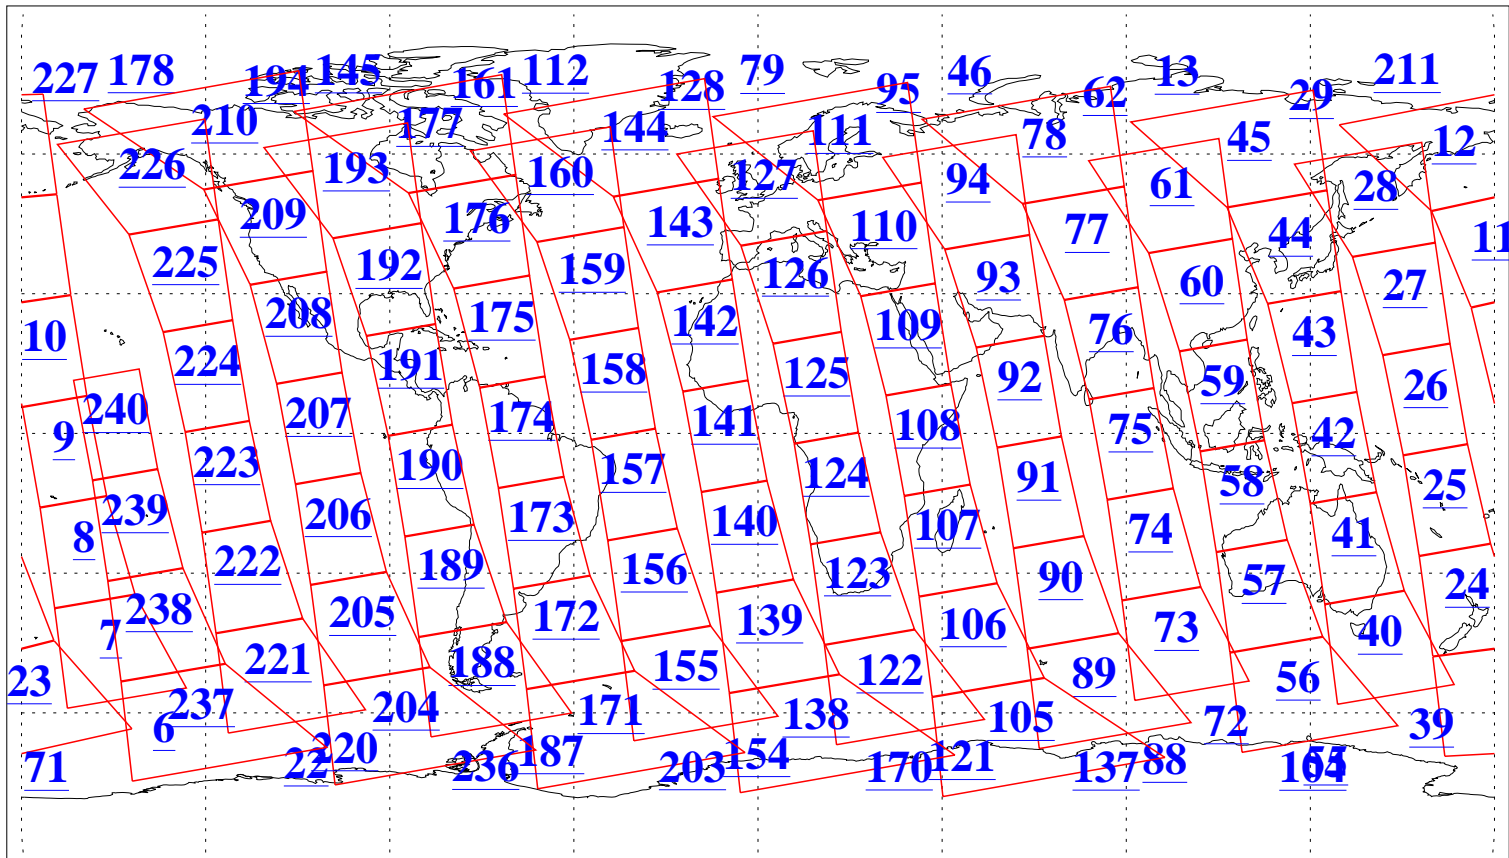

L1B Availability  
AMSU Granules: 240  
HSB Granules: 0  
AIRS Granules: 240

12 Aug 2013  
DoY 224  
Aqua Day 4118  
Granules: 1 to 120

Granules: 121 to 240

Legend: AMSU Available, HSB Available, AIRS Available

L1B Availability  
AMSU Granules: 240  
HSB Granules: 0  
AIRS Granules: 240

12 Aug 2013  
DoY 224  
Aqua Day 4118  
Ascending Granules

Descending Granules

Legend: AMSU Available, HSB Available, AIRS Available

L1B Availability  
 AMSU Granules: 240  
 HSB Granules: 0  
 AIRS Granules: 240

12 Aug 2013  
 DoY 224  
 Aqua Day 4118

Northern Hemisphere Granules

Southern Hemisphere Granules

Legend: AMSU Available, HSB Available, AIRS Available