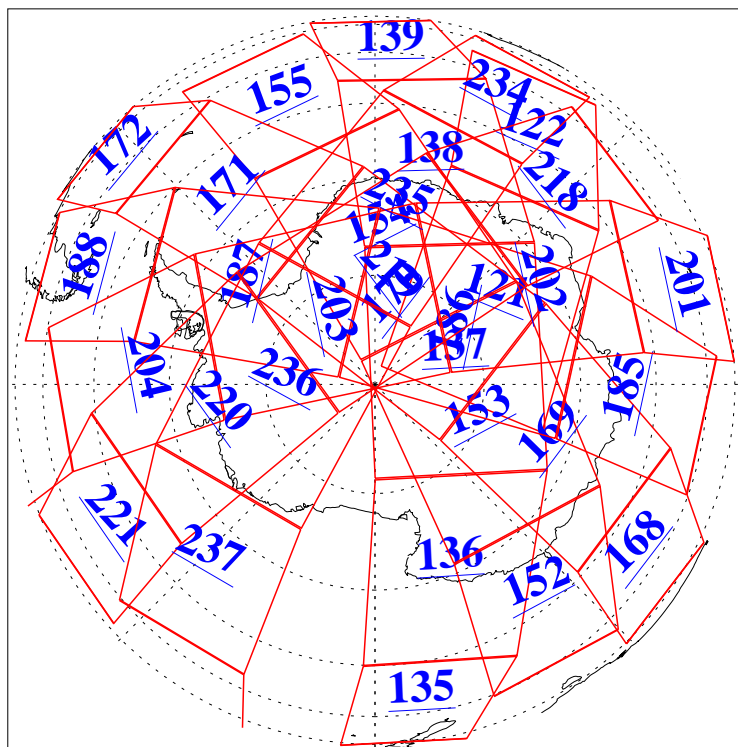

L1B Availability  
AMSU Granules: 240  
HSB Granules: 0  
AIRS Granules: 240

12 Aug 2013  
DoY 224  
Aqua Day 4118  
Granules: 1 to 120

Granules: 121 to 240

Legend: AMSU Available, HSB Available, AIRS Available

L1B Availability  
AMSU Granules: 240  
HSB Granules: 0  
AIRS Granules: 240

12 Aug 2013  
DoY 224  
Aqua Day 4118  
Ascending Granules

Descending Granules

Legend: AMSU Available, HSB Available, AIRS Available

L1B Availability  
 AMSU Granules: 240  
 HSB Granules: 0  
 AIRS Granules: 240

12 Aug 2013  
 DoY 224  
 Aqua Day 4118

Northern Hemisphere Granules

Southern Hemisphere Granules

Legend: AMSU Available, HSB Available, AIRS Available