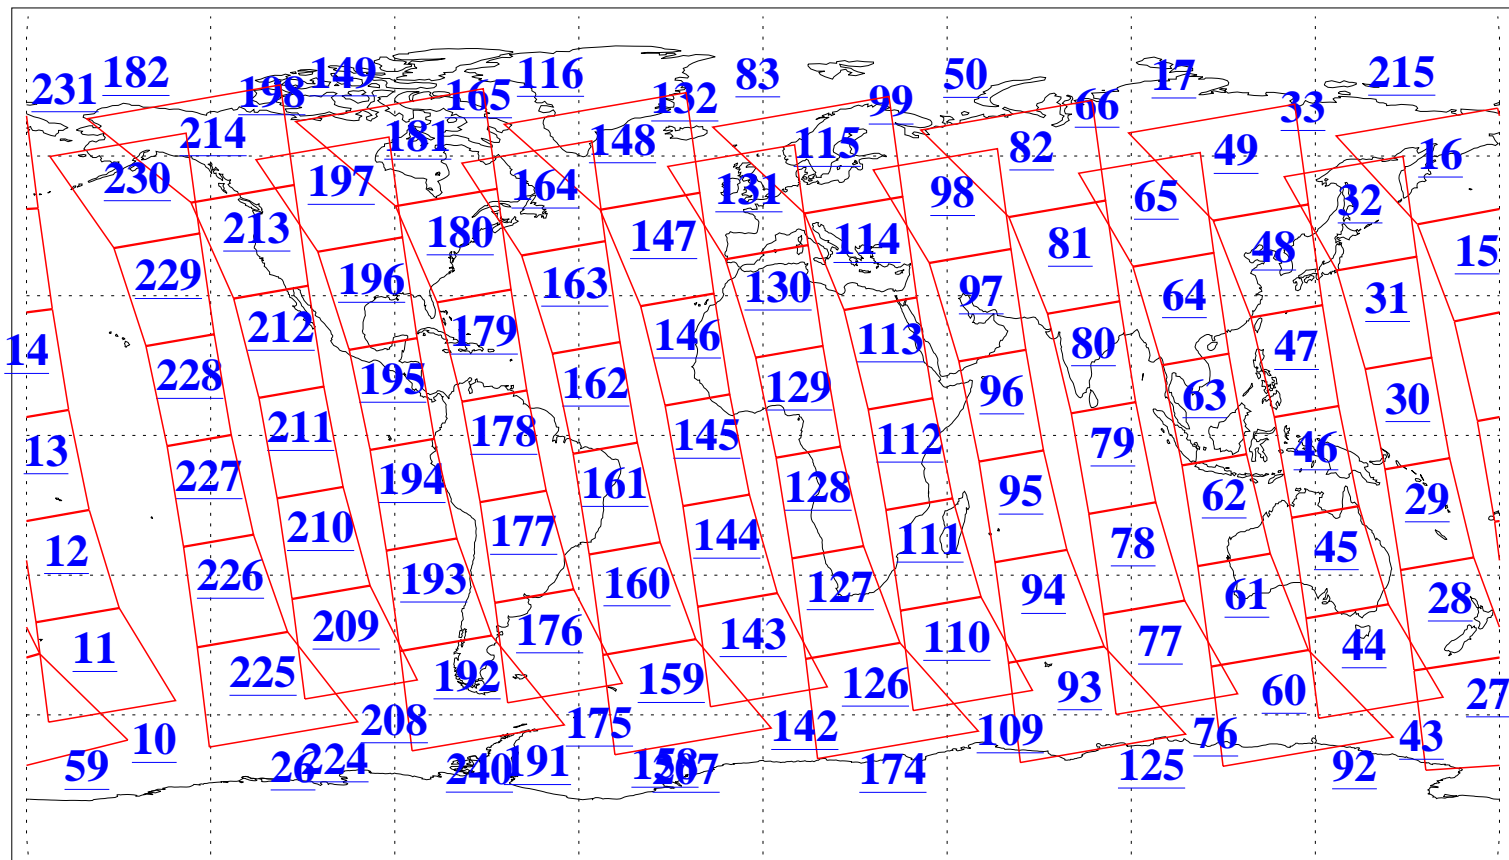

L1B Availability
AMSU Granules: 240
HSB Granules: 0
AIRS Granules: 240

8 Aug 2013
DoY 220
Aqua Day 4114
Granules: 1 to 120

Granules: 121 to 240

Legend: AMSU Available, HSB Available, AIRS Available

L1B Availability
AMSU Granules: 240
HSB Granules: 0
AIRS Granules: 240

8 Aug 2013
DoY 220
Aqua Day 4114
Ascending Granules

Descending Granules

Legend: AMSU Available, HSB Available, AIRS Available

L1B Availability
 AMSU Granules: 240
 HSB Granules: 0
 AIRS Granules: 240

8 Aug 2013
 DoY 220
 Aqua Day 4114

Northern Hemisphere Granules

Southern Hemisphere Granules

Legend: AMSU Available, HSB Available, AIRS Available