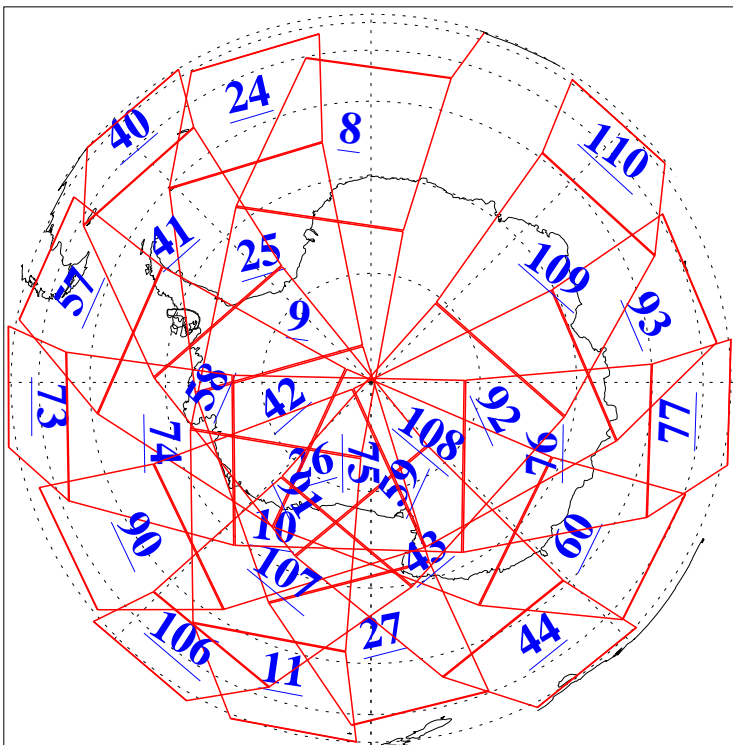

L1B Availability
AMSU Granules: 240
HSB Granules: 0
AIRS Granules: 240

8 Aug 2013
DoY 220
Aqua Day 4114
Granules: 1 to 120

Granules: 121 to 240

Legend: AMSU Available, HSB Available, AIRS Available

L1B Availability
AMSU Granules: 240
HSB Granules: 0
AIRS Granules: 240

8 Aug 2013
DoY 220
Aqua Day 4114
Ascending Granules

Descending Granules

Legend: AMSU Available, HSB Available, AIRS Available

L1B Availability
 AMSU Granules: 240
 HSB Granules: 0
 AIRS Granules: 240

8 Aug 2013
 DoY 220
 Aqua Day 4114

Northern Hemisphere Granules

Southern Hemisphere Granules

Legend: AMSU Available, HSB Available, AIRS Available