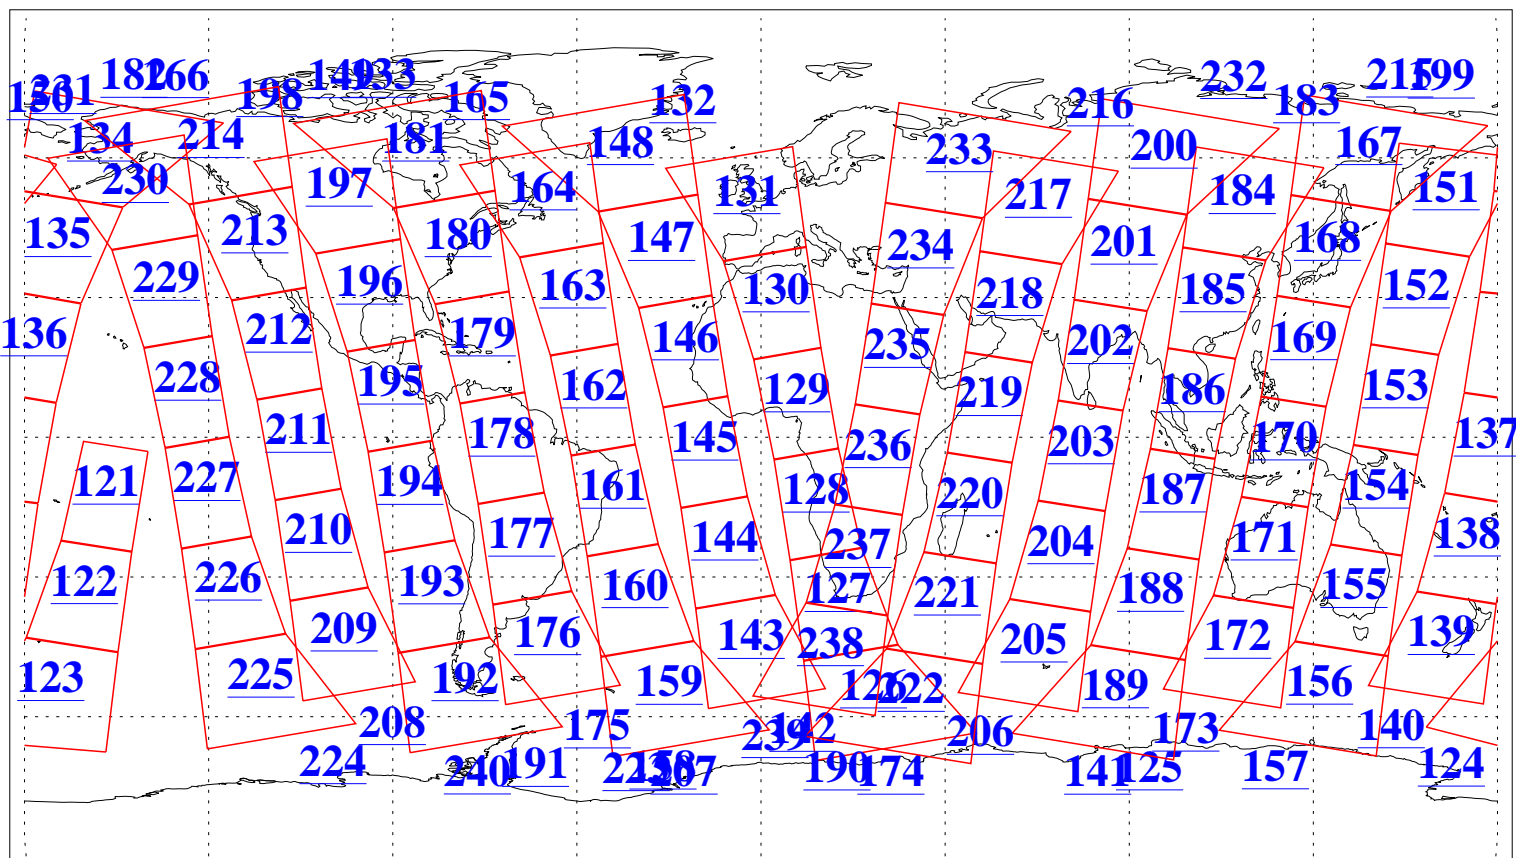

L1B Availability
AMSU Granules: 240
HSB Granules: 0
AIRS Granules: 240

8 Aug 2013
DoY 220
Aqua Day 4114
Granules: 1 to 120

Granules: 121 to 240

Legend: AMSU Available, HSB Available, AIRS Available

L1B Availability
AMSU Granules: 240
HSB Granules: 0
AIRS Granules: 240

8 Aug 2013
DoY 220
Aqua Day 4114
Ascending Granules

Descending Granules

Legend: AMSU Available, HSB Available, AIRS Available

L1B Availability
 AMSU Granules: 240
 HSB Granules: 0
 AIRS Granules: 240

8 Aug 2013
 DoY 220
 Aqua Day 4114

Northern Hemisphere Granules

Southern Hemisphere Granules

Legend: AMSU Available, HSB Available, AIRS Available