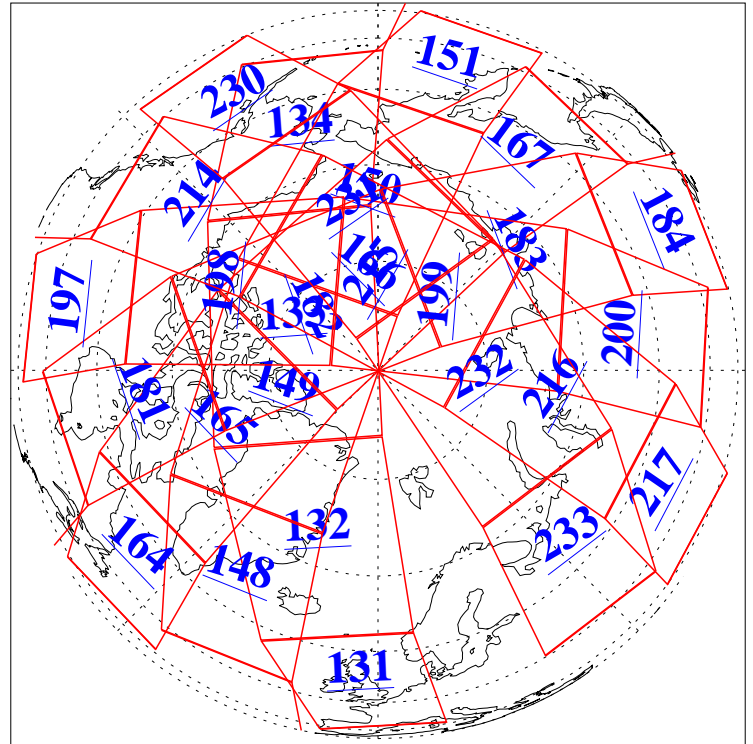

8 Aug 2013
DoY 220
Aqua Day 4114
Ascending Granules

Descending Granules

Legend: AMSU Available, HSB Available, AIRS Available

L1B Availability
 AMSU Granules: 240
 HSB Granules: 0
 AIRS Granules: 240

8 Aug 2013
 DoY 220
 Aqua Day 4114

Northern Hemisphere Granules

Southern Hemisphere Granules

Legend: AMSU Available, HSB Available, AIRS Available