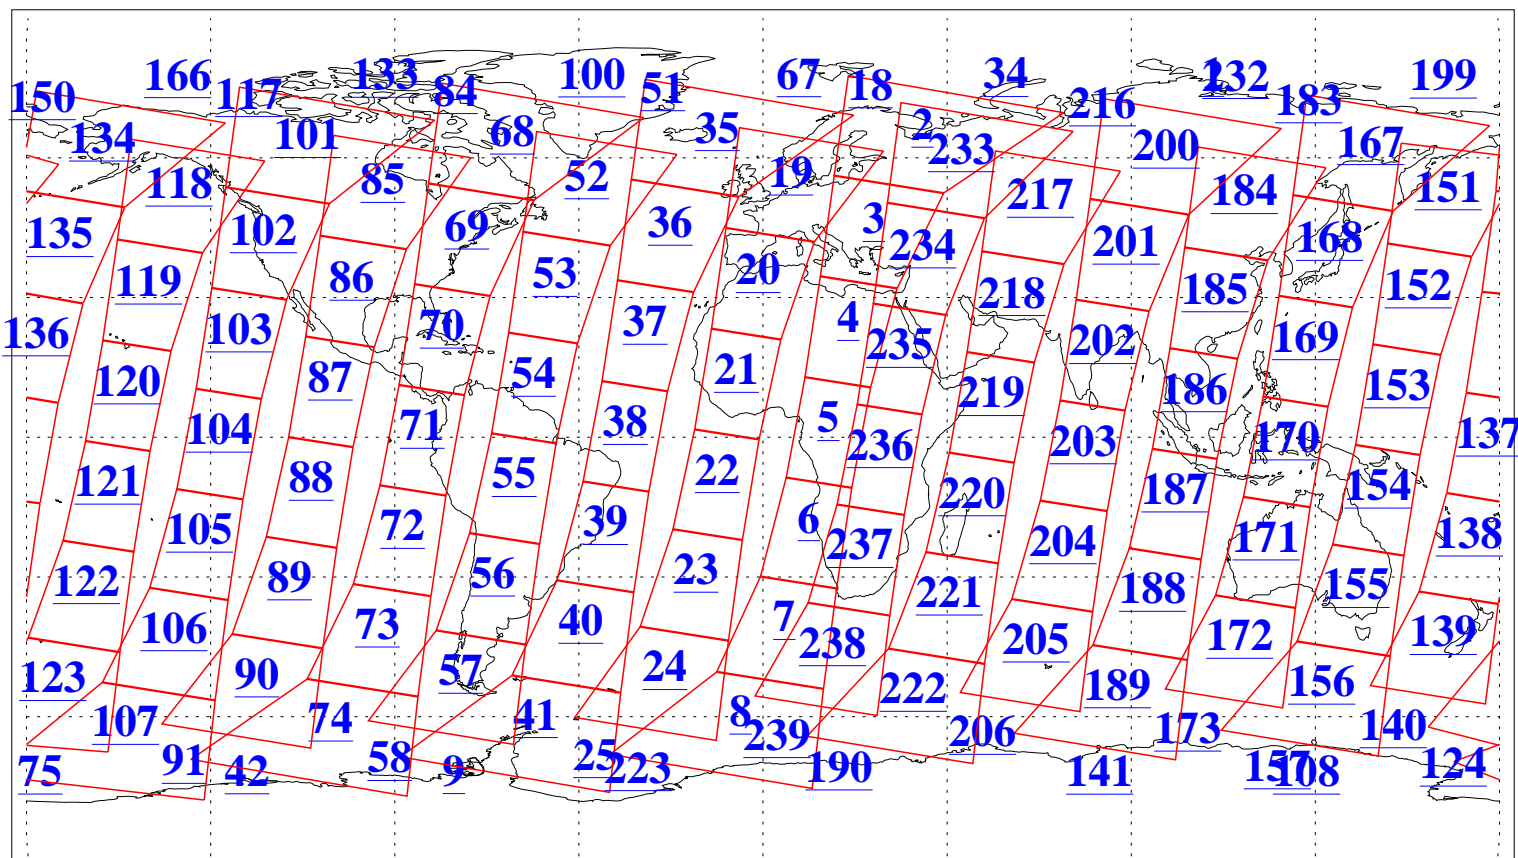

L1B Availability
AMSU Granules: 240
HSB Granules: 0
AIRS Granules: 240

8 Aug 2013
DoY 220
Aqua Day 4114
Granules: 1 to 120

Granules: 121 to 240

Legend: AMSU Available, HSB Available, AIRS Available

L1B Availability
AMSU Granules: 240
HSB Granules: 0
AIRS Granules: 240

8 Aug 2013
DoY 220
Aqua Day 4114
Ascending Granules

Descending Granules

Legend: AMSU Available, HSB Available, AIRS Available

L1B Availability
 AMSU Granules: 240
 HSB Granules: 0
 AIRS Granules: 240

8 Aug 2013
 DoY 220
 Aqua Day 4114

Northern Hemisphere Granules

Southern Hemisphere Granules

Legend: AMSU Available, HSB Available, AIRS Available