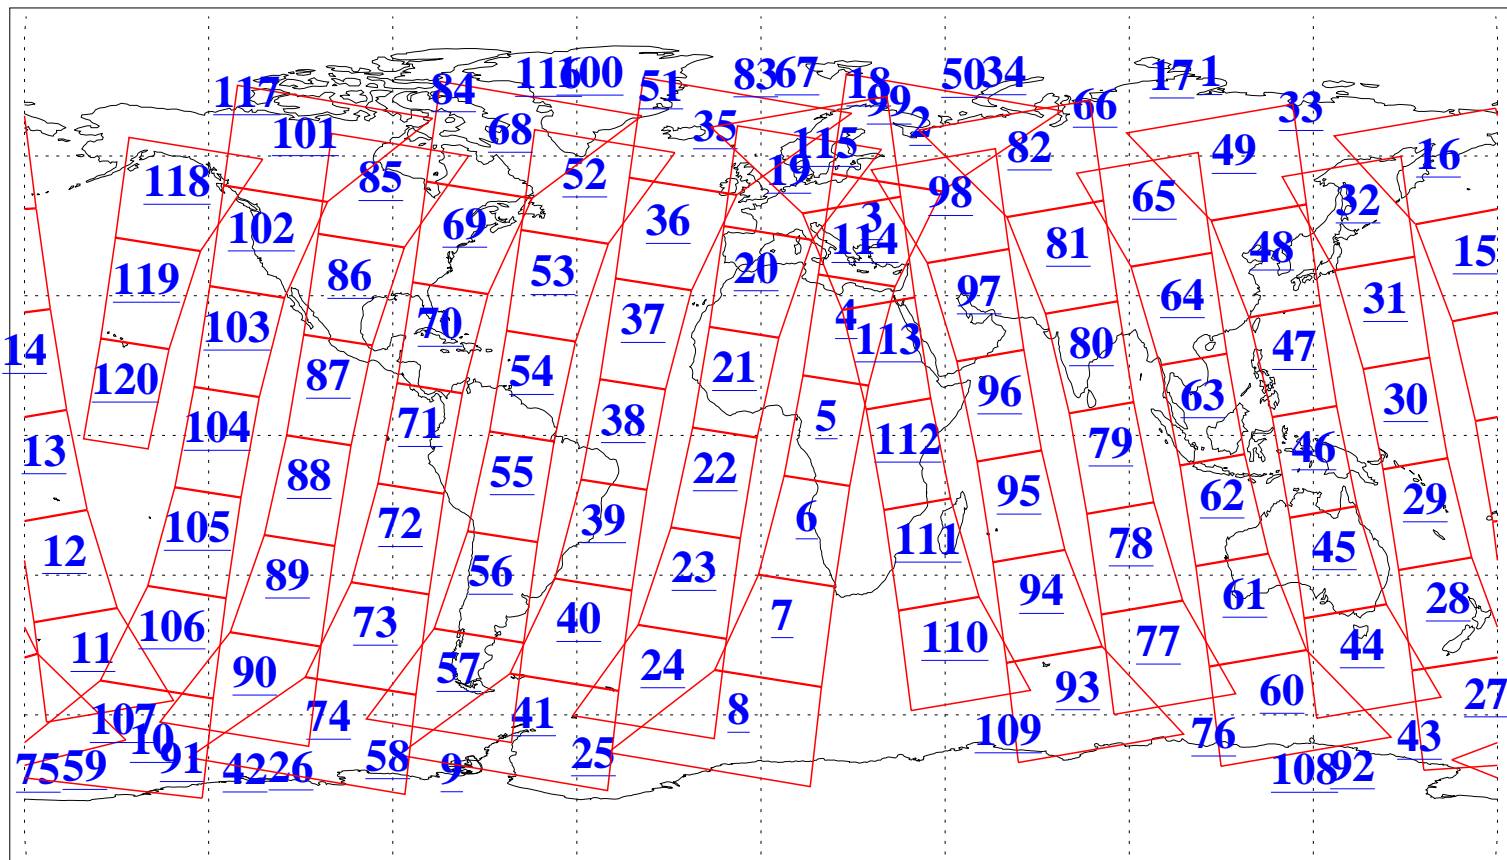

L1B Availability
AMSU Granules: 240
HSB Granules: 0
AIRS Granules: 240

8 Aug 2013
DoY 220
Aqua Day 4114
Granules: 1 to 120

Granules: 121 to 240

Legend: AMSU Available, HSB Available, AIRS Available

L1B Availability
AMSU Granules: 240
HSB Granules: 0
AIRS Granules: 240

8 Aug 2013
DoY 220
Aqua Day 4114
Ascending Granules

Descending Granules

Legend: AMSU Available, HSB Available, AIRS Available

L1B Availability
 AMSU Granules: 240
 HSB Granules: 0
 AIRS Granules: 240

8 Aug 2013
 DoY 220
 Aqua Day 4114

Northern Hemisphere Granules

Southern Hemisphere Granules

Legend: AMSU Available, HSB Available, AIRS Available