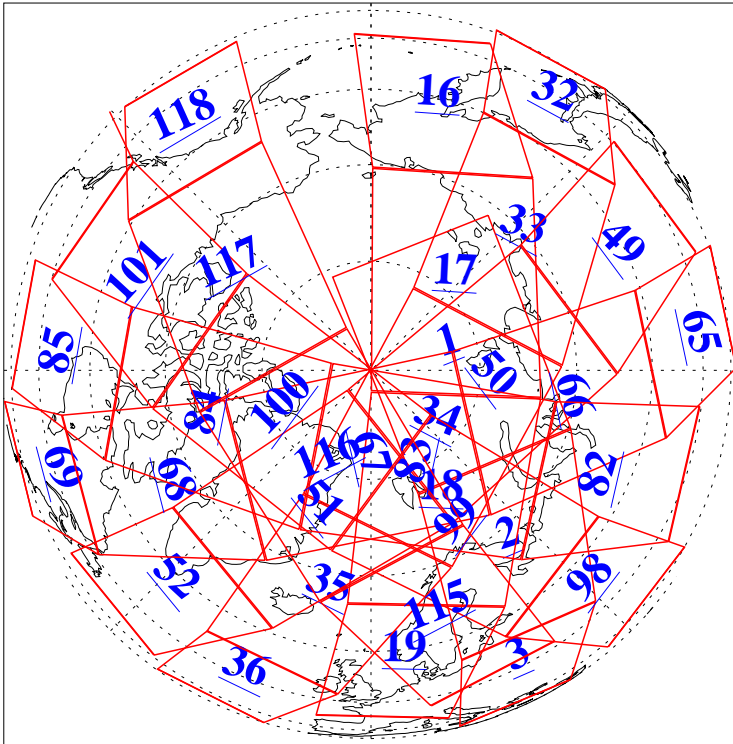

L1B Availability
AMSU Granules: 240
HSB Granules: 0
AIRS Granules: 240

8 Aug 2013
DoY 220
Aqua Day 4114
Granules: 1 to 120

Granules: 121 to 240

Legend: AMSU Available, HSB Available, AIRS Available

L1B Availability
AMSU Granules: 240
HSB Granules: 0
AIRS Granules: 240

8 Aug 2013
DoY 220
Aqua Day 4114
Ascending Granules

Descending Granules

Legend: AMSU Available, HSB Available, AIRS Available

L1B Availability
 AMSU Granules: 240
 HSB Granules: 0
 AIRS Granules: 240

8 Aug 2013
 DoY 220
 Aqua Day 4114

Northern Hemisphere Granules

Southern Hemisphere Granules

Legend: AMSU Available, HSB Available, AIRS Available