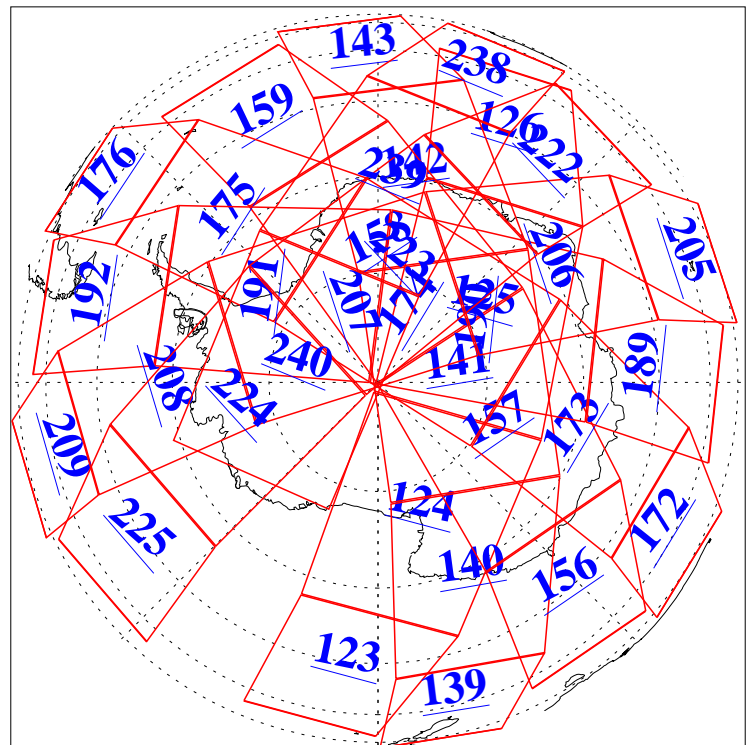

L1B Availability
AMSU Granules: 240
HSB Granules: 0
AIRS Granules: 240

8 Aug 2013
DoY 220
Aqua Day 4114
Granules: 1 to 120

Granules: 121 to 240

Legend: AMSU Available, HSB Available, AIRS Available

L1B Availability
AMSU Granules: 240
HSB Granules: 0
AIRS Granules: 240

8 Aug 2013
DoY 220
Aqua Day 4114
Ascending Granules

Descending Granules

Legend: AMSU Available, HSB Available, AIRS Available

L1B Availability
 AMSU Granules: 240
 HSB Granules: 0
 AIRS Granules: 240

8 Aug 2013
 DoY 220
 Aqua Day 4114

Northern Hemisphere Granules

Southern Hemisphere Granules

Legend: AMSU Available, HSB Available, AIRS Available