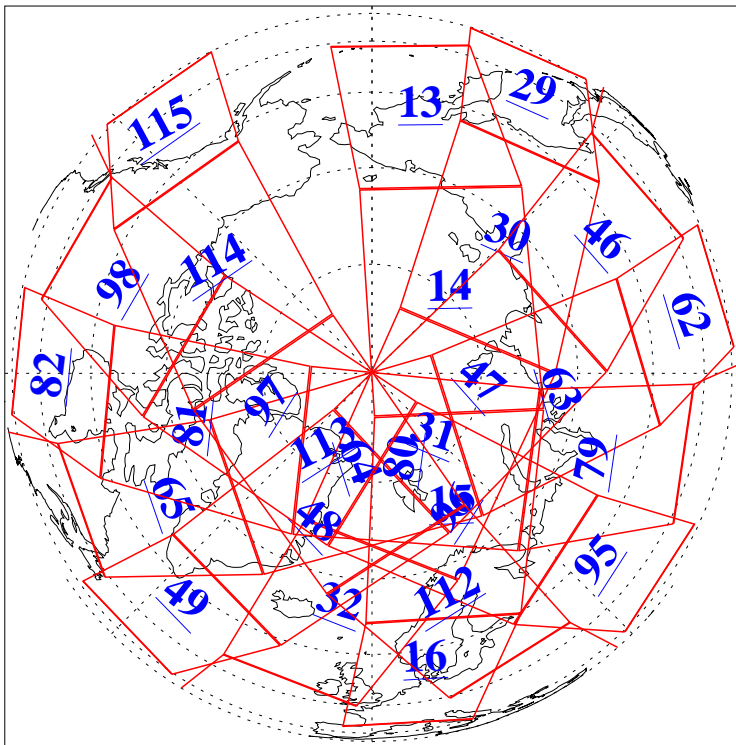

L1B Availability
AMSU Granules: 240
HSB Granules: 0
AIRS Granules: 240

3 Aug 2013
DoY 215
Aqua Day 4109
Granules: 1 to 120

Granules: 121 to 240

Legend: AMSU Available, HSB Available, AIRS Available

L1B Availability
AMSU Granules: 240
HSB Granules: 0
AIRS Granules: 240

3 Aug 2013
DoY 215
Aqua Day 4109

Ascending Granules

Descending Granules

Legend: AMSU Available, HSB Available, AIRS Available

L1B Availability
 AMSU Granules: 240
 HSB Granules: 0
 AIRS Granules: 240

3 Aug 2013
 DoY 215
 Aqua Day 4109

Northern Hemisphere Granules

Southern Hemisphere Granules

Legend: AMSU Available, HSB Available, AIRS Available