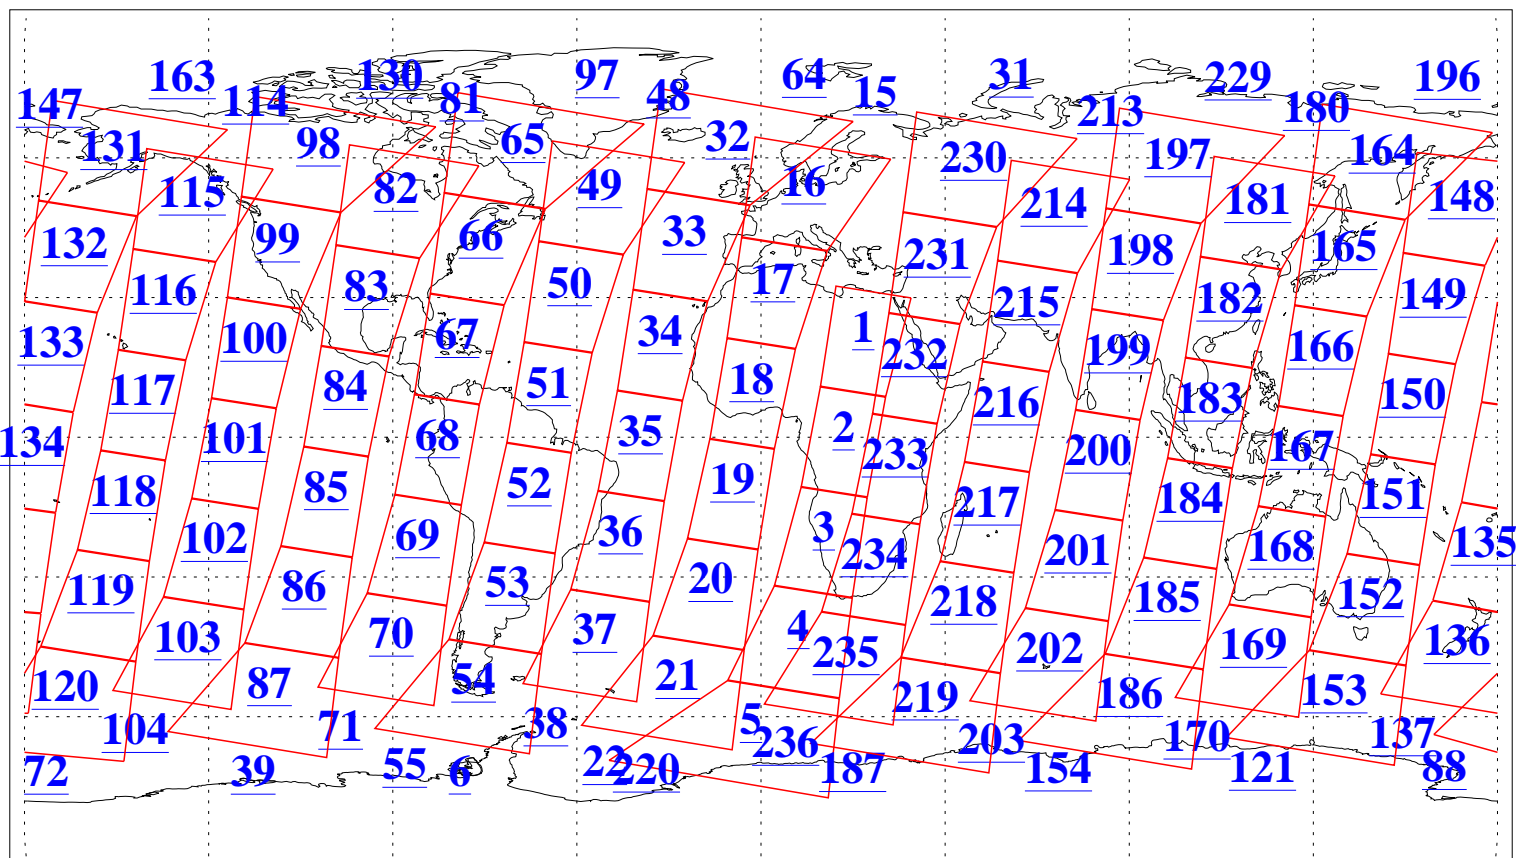

L1B Availability
AMSU Granules: 240
HSB Granules: 0
AIRS Granules: 240

3 Aug 2013
DoY 215
Aqua Day 4109
Granules: 1 to 120

Granules: 121 to 240

Legend: AMSU Available, HSB Available, AIRS Available

L1B Availability
AMSU Granules: 240
HSB Granules: 0
AIRS Granules: 240

3 Aug 2013
DoY 215
Aqua Day 4109

Ascending Granules

Descending Granules

Legend: AMSU Available, HSB Available, AIRS Available

L1B Availability
 AMSU Granules: 240
 HSB Granules: 0
 AIRS Granules: 240

3 Aug 2013
 DoY 215
 Aqua Day 4109

Northern Hemisphere Granules

Southern Hemisphere Granules

Legend: AMSU Available, HSB Available, AIRS Available