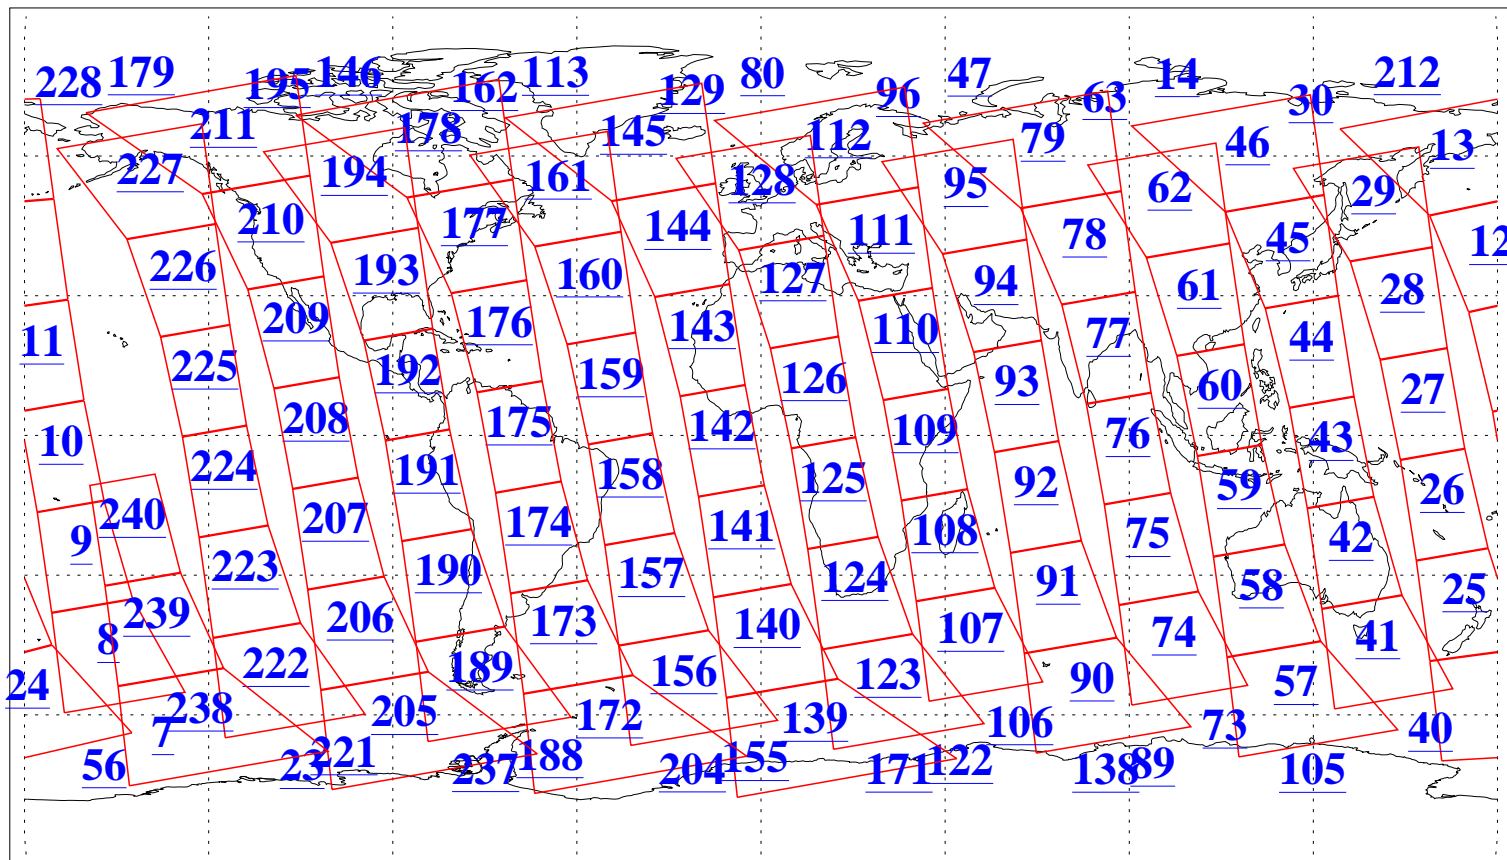

L1B Availability
AMSU Granules: 240
HSB Granules: 0
AIRS Granules: 240

3 Aug 2013
DoY 215
Aqua Day 4109
Granules: 1 to 120

Granules: 121 to 240

Legend: AMSU Available, HSB Available, AIRS Available

L1B Availability
AMSU Granules: 240
HSB Granules: 0
AIRS Granules: 240

3 Aug 2013
DoY 215
Aqua Day 4109

Ascending Granules

Descending Granules

Legend: AMSU Available, HSB Available, AIRS Available

L1B Availability
 AMSU Granules: 240
 HSB Granules: 0
 AIRS Granules: 240

3 Aug 2013
 DoY 215
 Aqua Day 4109

Northern Hemisphere Granules

Southern Hemisphere Granules

Legend: AMSU Available, HSB Available, AIRS Available