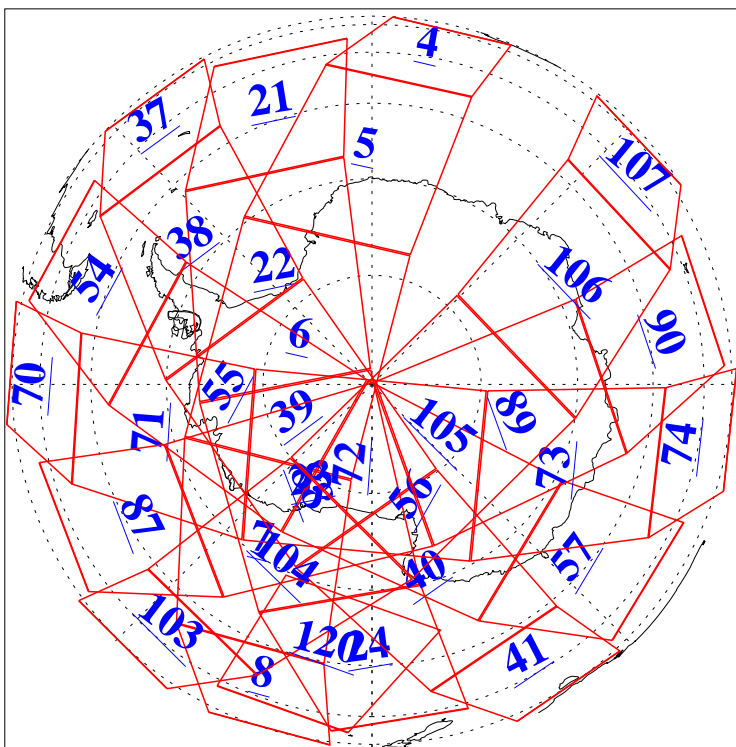

L1B Availability
AMSU Granules: 240
HSB Granules: 0
AIRS Granules: 240

3 Aug 2013
DoY 215
Aqua Day 4109
Granules: 1 to 120

Granules: 121 to 240

Legend: AMSU Available, HSB Available, AIRS Available

L1B Availability
AMSU Granules: 240
HSB Granules: 0
AIRS Granules: 240

3 Aug 2013
DoY 215
Aqua Day 4109

Ascending Granules

Descending Granules

Legend: AMSU Available, HSB Available, AIRS Available

L1B Availability
 AMSU Granules: 240
 HSB Granules: 0
 AIRS Granules: 240

3 Aug 2013
 DoY 215
 Aqua Day 4109

Northern Hemisphere Granules

Southern Hemisphere Granules

Legend: AMSU Available, HSB Available, AIRS Available