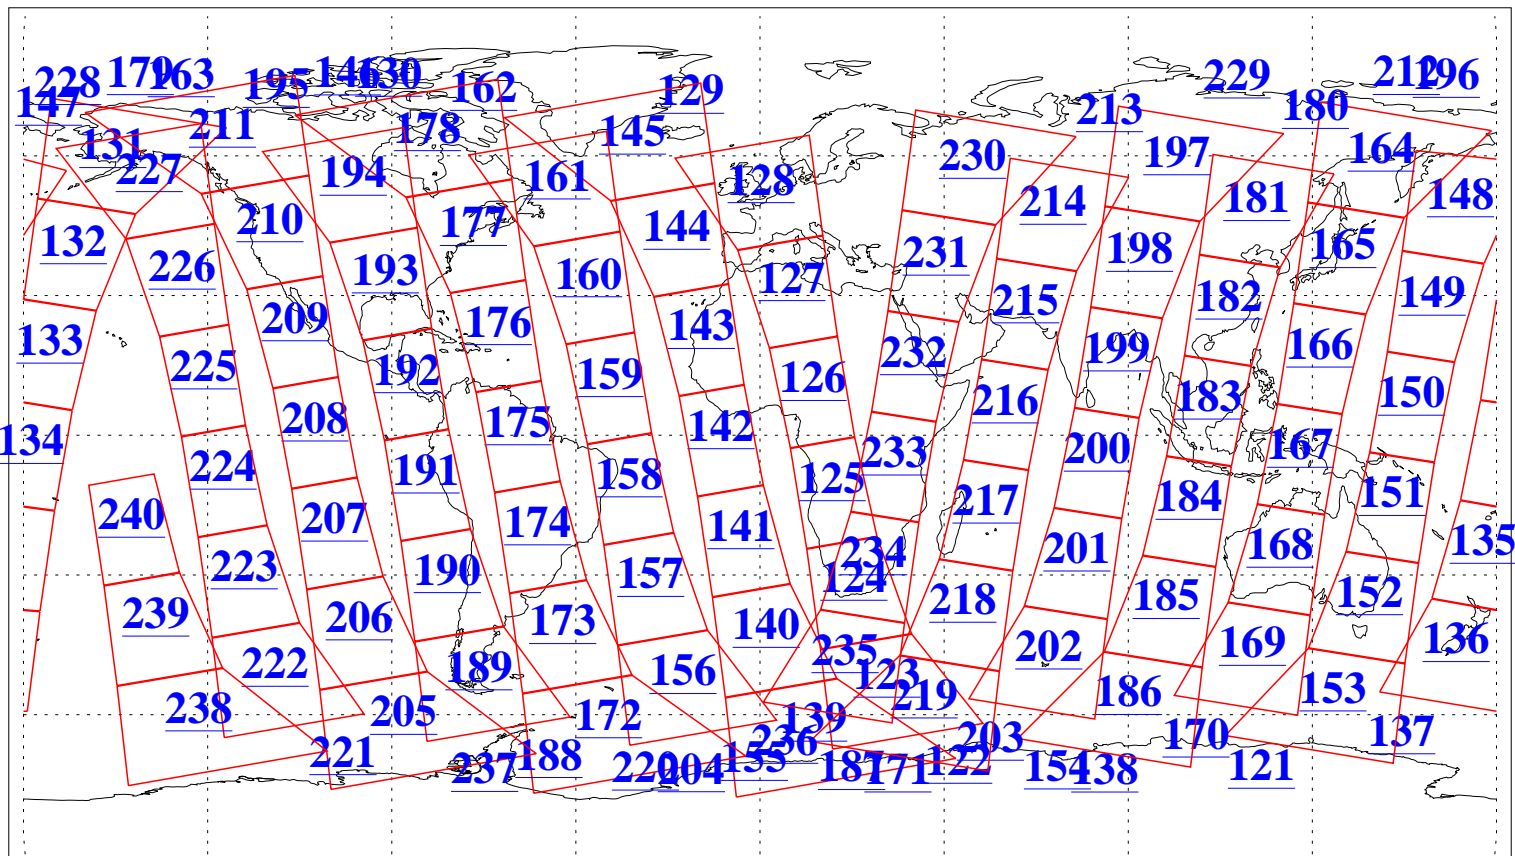

L1B Availability
AMSU Granules: 240
HSB Granules: 0
AIRS Granules: 240

3 Aug 2013
DoY 215
Aqua Day 4109
Granules: 1 to 120

Granules: 121 to 240

Legend: AMSU Available, HSB Available, AIRS Available

L1B Availability
AMSU Granules: 240
HSB Granules: 0
AIRS Granules: 240

3 Aug 2013
DoY 215
Aqua Day 4109

Ascending Granules

Descending Granules

Legend: AMSU Available, HSB Available, AIRS Available

L1B Availability
 AMSU Granules: 240
 HSB Granules: 0
 AIRS Granules: 240

3 Aug 2013
 DoY 215
 Aqua Day 4109

Northern Hemisphere Granules

Southern Hemisphere Granules

Legend: AMSU Available, HSB Available, AIRS Available