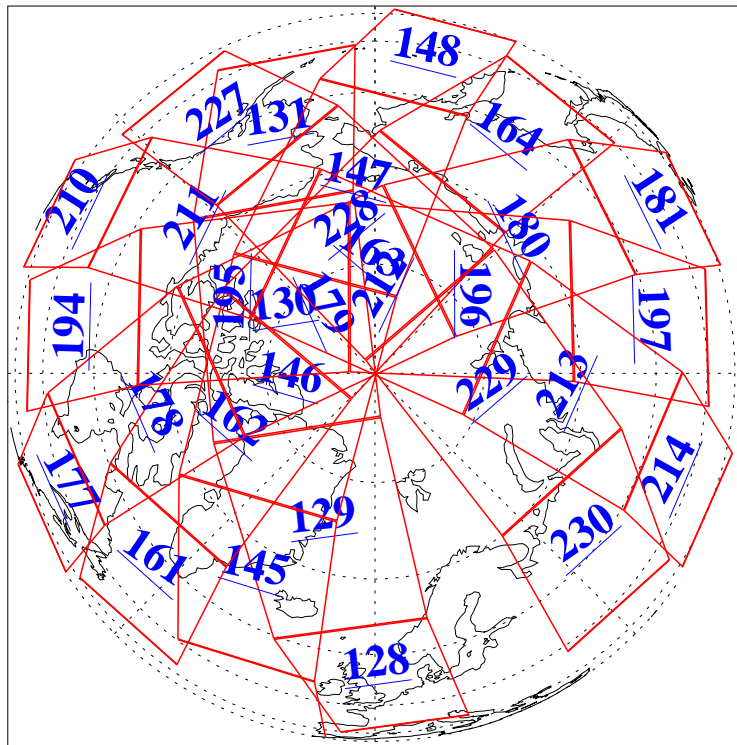

3 Aug 2013
DoY 215
Aqua Day 4109

Ascending Granules

Descending Granules

Legend: AMSU Available, HSB Available, AIRS Available

L1B Availability
 AMSU Granules: 240
 HSB Granules: 0
 AIRS Granules: 240

3 Aug 2013
 DoY 215
 Aqua Day 4109

Northern Hemisphere Granules

Southern Hemisphere Granules

Legend: AMSU Available, HSB Available, AIRS Available