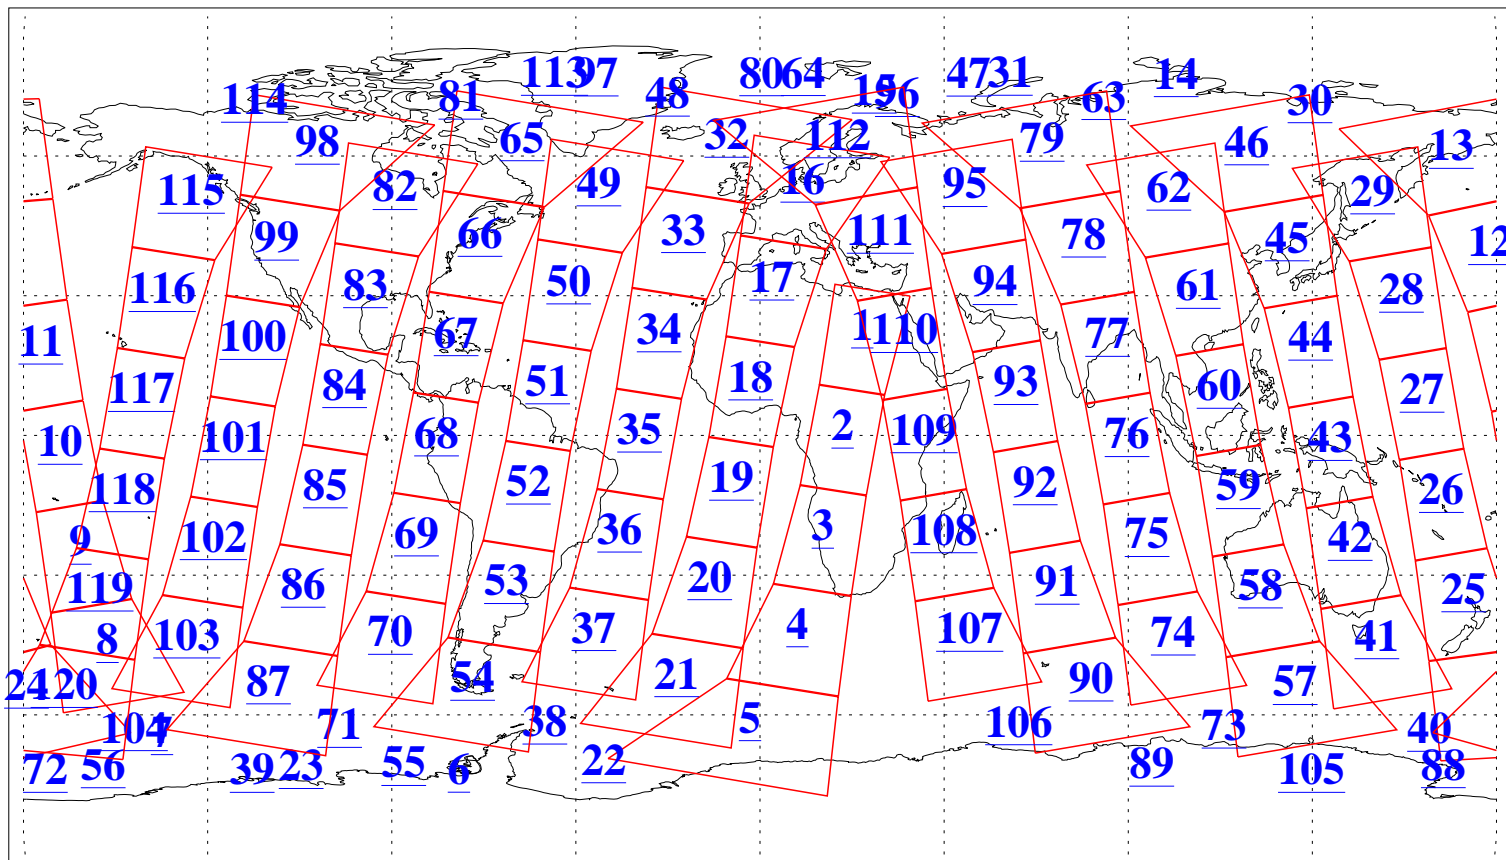

L1B Availability
AMSU Granules: 240
HSB Granules: 0
AIRS Granules: 240

3 Aug 2013
DoY 215
Aqua Day 4109
Granules: 1 to 120

Granules: 121 to 240

Legend: AMSU Available, HSB Available, AIRS Available

L1B Availability
AMSU Granules: 240
HSB Granules: 0
AIRS Granules: 240

3 Aug 2013
DoY 215
Aqua Day 4109

Ascending Granules

Descending Granules

Legend: AMSU Available, HSB Available, AIRS Available

L1B Availability
 AMSU Granules: 240
 HSB Granules: 0
 AIRS Granules: 240

3 Aug 2013
 DoY 215
 Aqua Day 4109

Northern Hemisphere Granules

Southern Hemisphere Granules

Legend: AMSU Available, HSB Available, AIRS Available