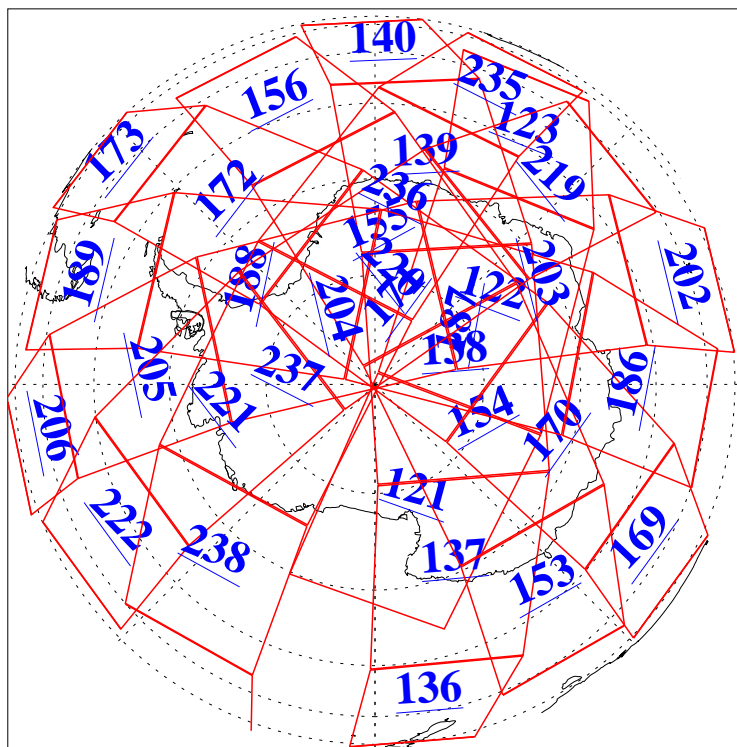

3 Aug 2013
DoY 215
Aqua Day 4109

Ascending Granules

Descending Granules

Legend: AMSU Available, HSB Available, AIRS Available

L1B Availability
 AMSU Granules: 240
 HSB Granules: 0
 AIRS Granules: 240

3 Aug 2013
 DoY 215
 Aqua Day 4109

Northern Hemisphere Granules

Southern Hemisphere Granules

Legend: AMSU Available, HSB Available, AIRS Available