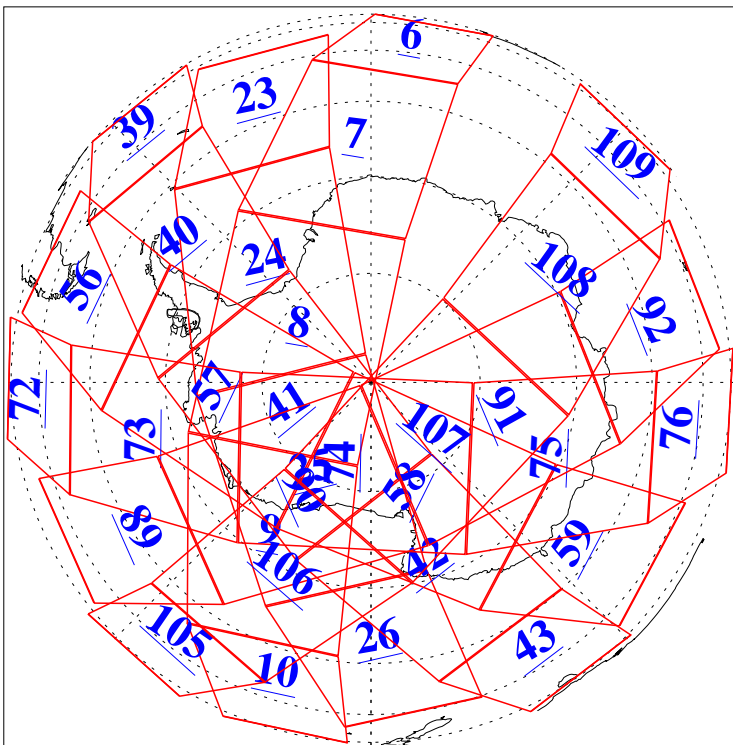

L1B Availability
AMSU Granules: 240
HSB Granules: 0
AIRS Granules: 240

1 Aug 2013
DoY 213
Aqua Day 4107
Granules: 1 to 120

Granules: 121 to 240

Legend: AMSU Available, HSB Available, AIRS Available

L1B Availability
AMSU Granules: 240
HSB Granules: 0
AIRS Granules: 240

1 Aug 2013
DoY 213
Aqua Day 4107
Ascending Granules

Descending Granules

Legend: AMSU Available, HSB Available, AIRS Available

L1B Availability
 AMSU Granules: 240
 HSB Granules: 0
 AIRS Granules: 240

1 Aug 2013
 DoY 213
 Aqua Day 4107

Northern Hemisphere Granules

Southern Hemisphere Granules

Legend: AMSU Available, HSB Available, AIRS Available