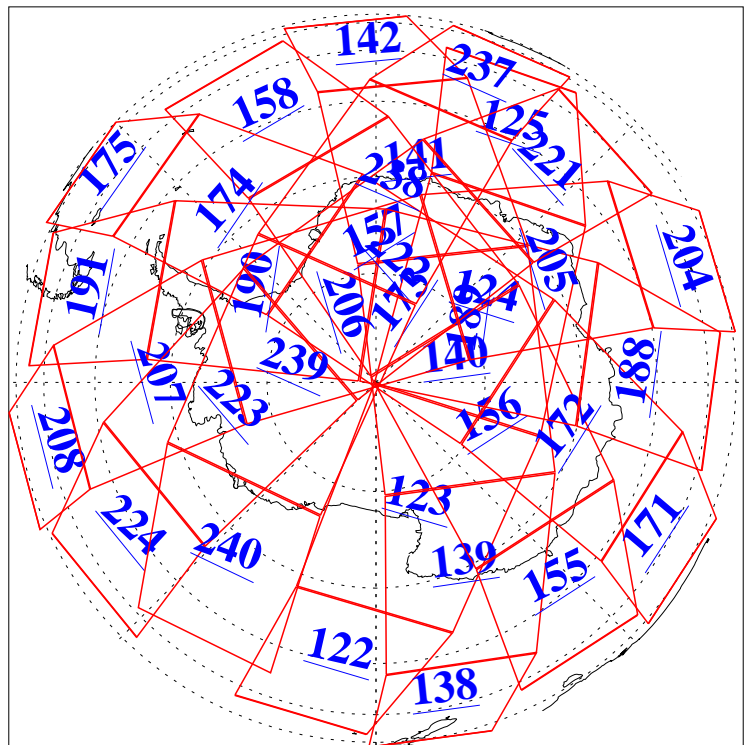

L1B Availability
AMSU Granules: 240
HSB Granules: 0
AIRS Granules: 240

1 Aug 2013
DoY 213
Aqua Day 4107
Granules: 1 to 120

Granules: 121 to 240

Legend: AMSU Available, HSB Available, AIRS Available

L1B Availability
AMSU Granules: 240
HSB Granules: 0
AIRS Granules: 240

1 Aug 2013
DoY 213
Aqua Day 4107
Ascending Granules

Descending Granules

Legend: AMSU Available, HSB Available, AIRS Available

L1B Availability
 AMSU Granules: 240
 HSB Granules: 0
 AIRS Granules: 240

1 Aug 2013
 DoY 213
 Aqua Day 4107

Northern Hemisphere Granules

Southern Hemisphere Granules

Legend: AMSU Available, HSB Available, AIRS Available