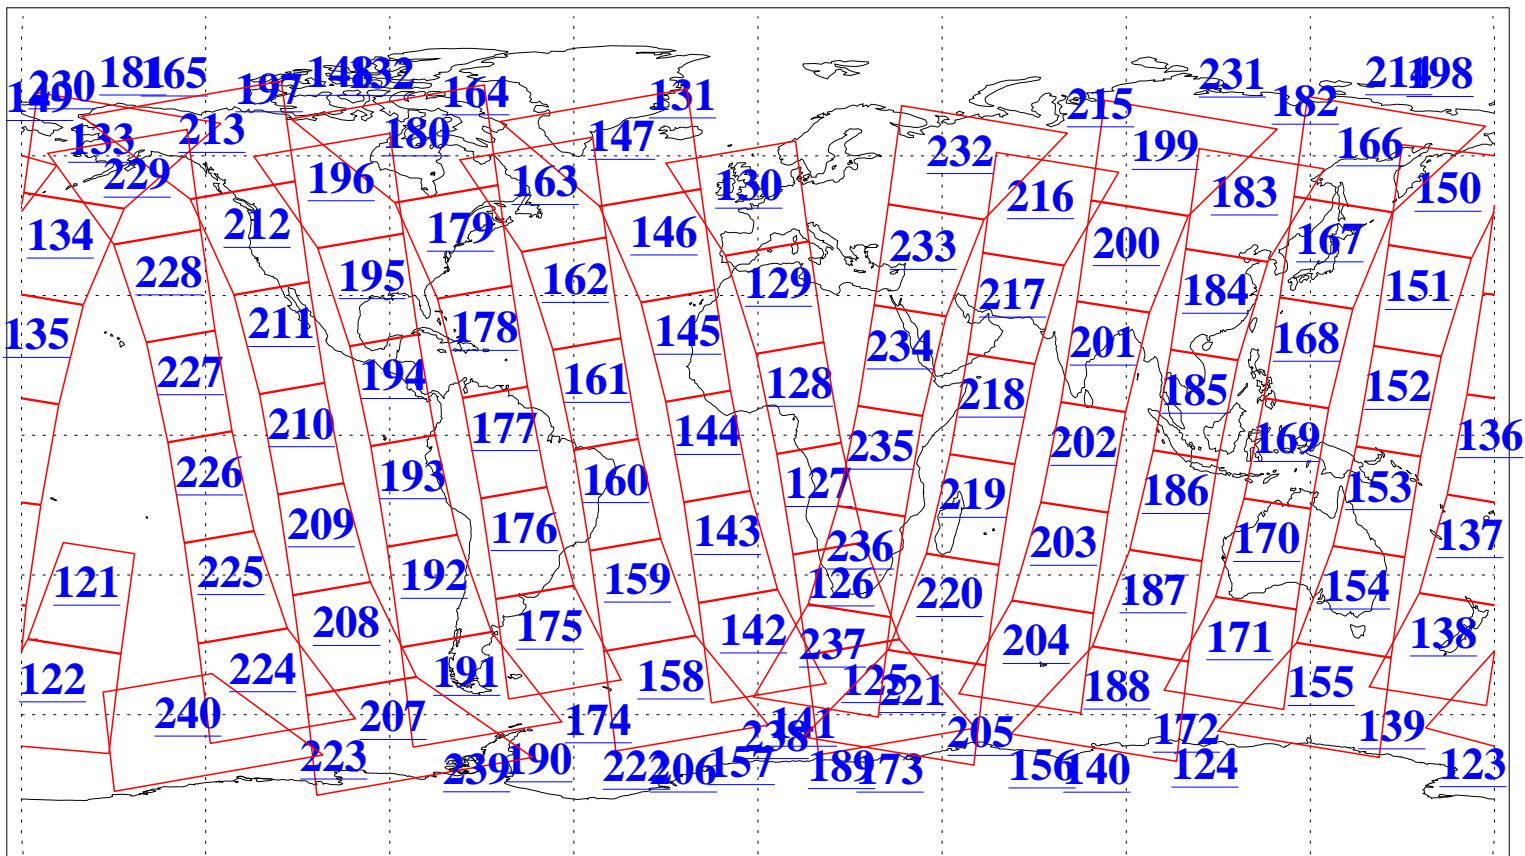

L1B Availability
AMSU Granules: 240
HSB Granules: 0
AIRS Granules: 240

1 Aug 2013
DoY 213
Aqua Day 4107
Granules: 1 to 120

Granules: 121 to 240

Legend: AMSU Available, HSB Available, AIRS Available

L1B Availability
AMSU Granules: 240
HSB Granules: 0
AIRS Granules: 240

1 Aug 2013
DoY 213
Aqua Day 4107
Ascending Granules

Descending Granules

Legend: AMSU Available, HSB Available, AIRS Available

L1B Availability
 AMSU Granules: 240
 HSB Granules: 0
 AIRS Granules: 240

1 Aug 2013
 DoY 213
 Aqua Day 4107

Northern Hemisphere Granules

Southern Hemisphere Granules

Legend: AMSU Available, HSB Available, AIRS Available