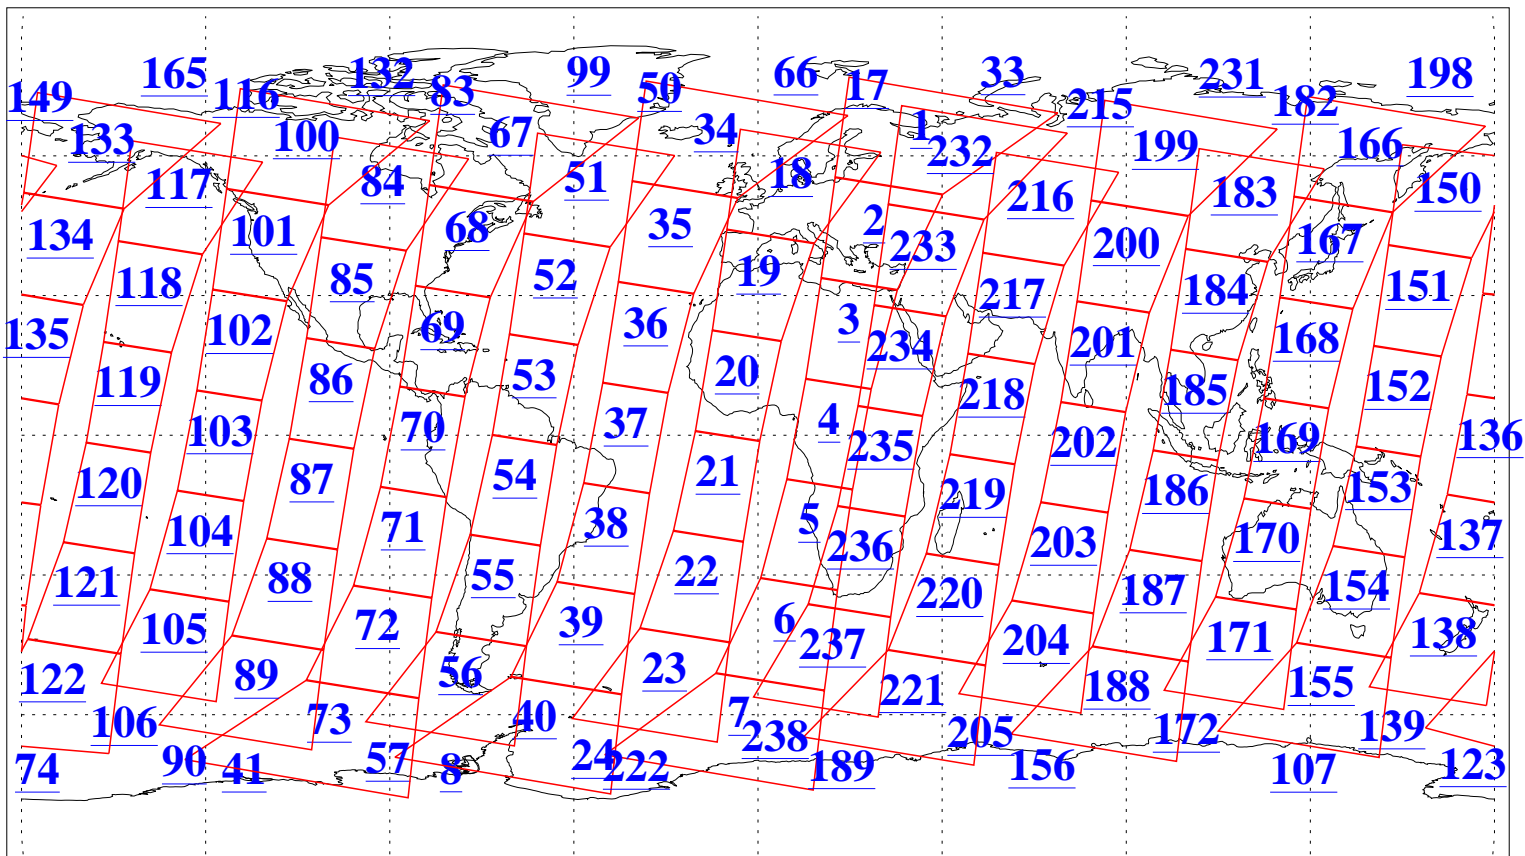

L1B Availability
AMSU Granules: 240
HSB Granules: 0
AIRS Granules: 240

1 Aug 2013
DoY 213
Aqua Day 4107
Granules: 1 to 120

Granules: 121 to 240

Legend: AMSU Available, HSB Available, AIRS Available

L1B Availability
AMSU Granules: 240
HSB Granules: 0
AIRS Granules: 240

1 Aug 2013
DoY 213
Aqua Day 4107
Ascending Granules

Descending Granules

Legend: AMSU Available, HSB Available, AIRS Available

L1B Availability
 AMSU Granules: 240
 HSB Granules: 0
 AIRS Granules: 240

1 Aug 2013
 DoY 213
 Aqua Day 4107

Northern Hemisphere Granules

Southern Hemisphere Granules

Legend: AMSU Available, HSB Available, AIRS Available