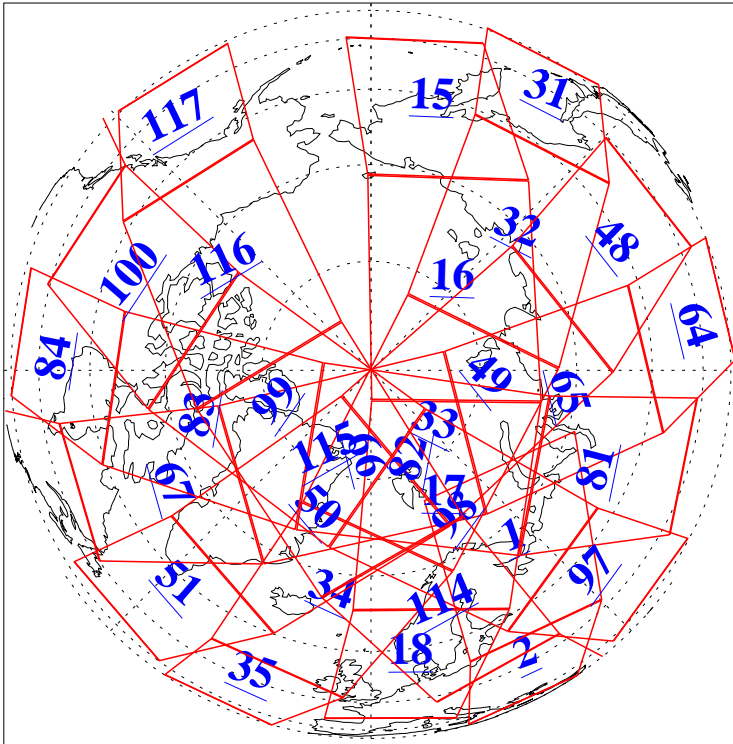

L1B Availability
AMSU Granules: 240
HSB Granules: 0
AIRS Granules: 240

1 Aug 2013
DoY 213
Aqua Day 4107
Granules: 1 to 120

Granules: 121 to 240

Legend: AMSU Available, HSB Available, AIRS Available

L1B Availability
AMSU Granules: 240
HSB Granules: 0
AIRS Granules: 240

1 Aug 2013
DoY 213
Aqua Day 4107
Ascending Granules

Descending Granules

Legend: AMSU Available, HSB Available, AIRS Available

L1B Availability
 AMSU Granules: 240
 HSB Granules: 0
 AIRS Granules: 240

1 Aug 2013
 DoY 213
 Aqua Day 4107

Northern Hemisphere Granules

Southern Hemisphere Granules

Legend: AMSU Available, HSB Available, AIRS Available