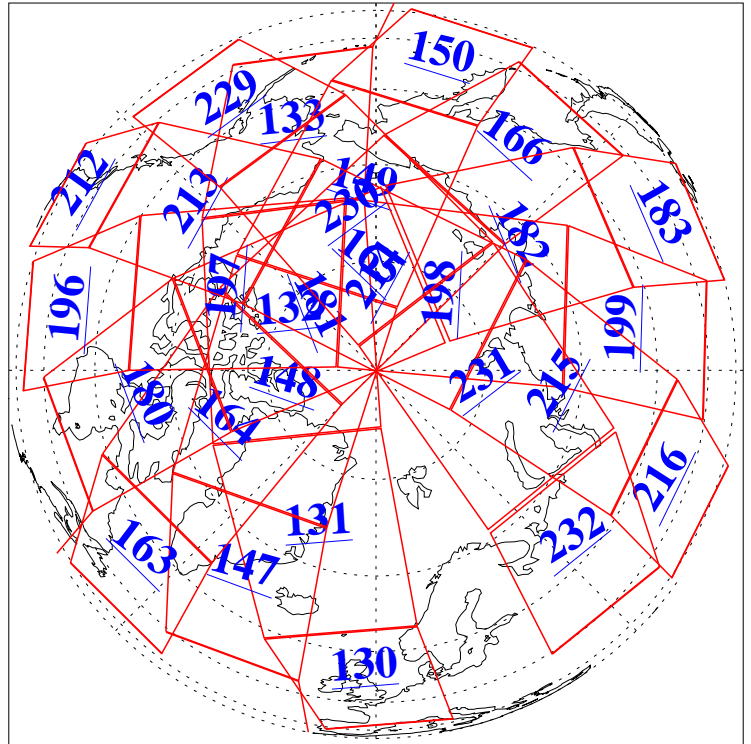

1 Aug 2013
DoY 213
Aqua Day 4107
Ascending Granules

Descending Granules

Legend: AMSU Available, HSB Available, AIRS Available

L1B Availability
 AMSU Granules: 240
 HSB Granules: 0
 AIRS Granules: 240

1 Aug 2013
 DoY 213
 Aqua Day 4107

Northern Hemisphere Granules

Southern Hemisphere Granules

Legend: AMSU Available, HSB Available, AIRS Available