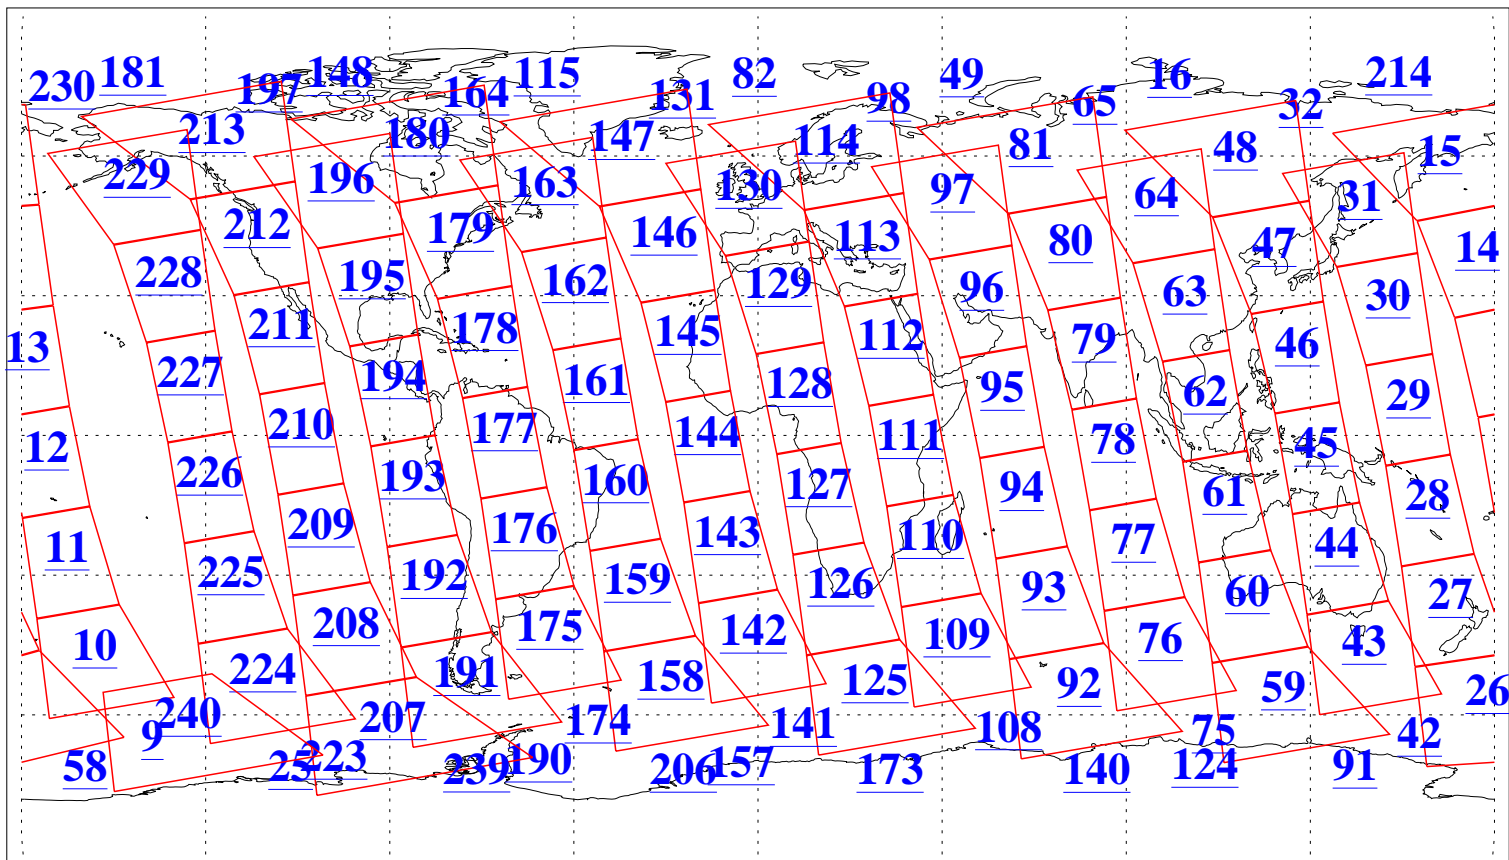

L1B Availability
AMSU Granules: 240
HSB Granules: 0
AIRS Granules: 240

1 Aug 2013
DoY 213
Aqua Day 4107
Granules: 1 to 120

Granules: 121 to 240

Legend: AMSU Available, HSB Available, AIRS Available

L1B Availability
AMSU Granules: 240
HSB Granules: 0
AIRS Granules: 240

1 Aug 2013
DoY 213
Aqua Day 4107
Ascending Granules

Descending Granules

Legend: AMSU Available, HSB Available, AIRS Available

L1B Availability
 AMSU Granules: 240
 HSB Granules: 0
 AIRS Granules: 240

1 Aug 2013
 DoY 213
 Aqua Day 4107

Northern Hemisphere Granules

Southern Hemisphere Granules

Legend: AMSU Available, HSB Available, AIRS Available