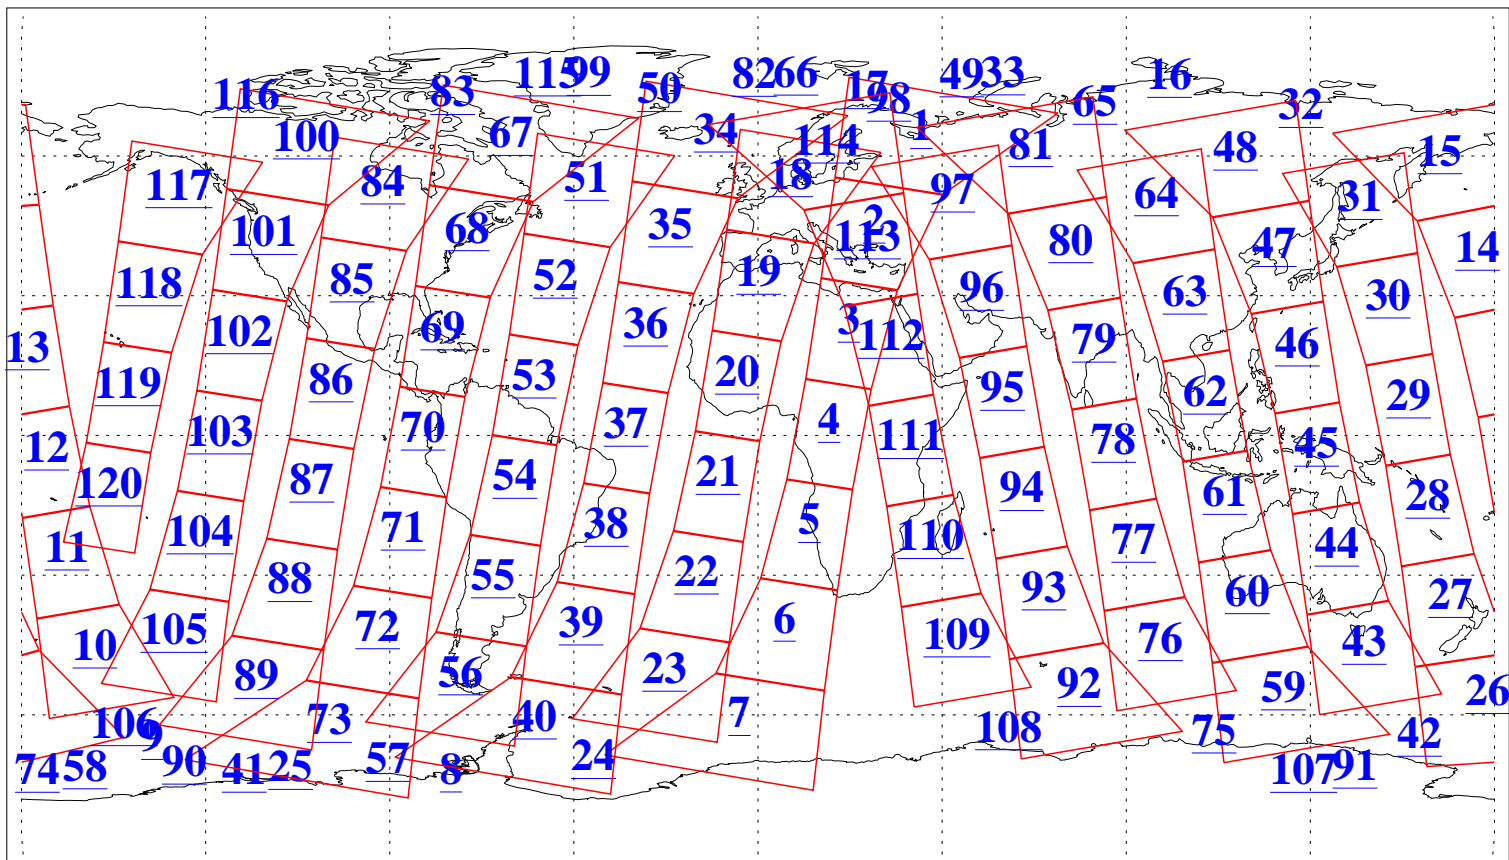

L1B Availability
AMSU Granules: 240
HSB Granules: 0
AIRS Granules: 240

1 Aug 2013
DoY 213
Aqua Day 4107
Granules: 1 to 120

Granules: 121 to 240

Legend: AMSU Available, HSB Available, AIRS Available

L1B Availability
AMSU Granules: 240
HSB Granules: 0
AIRS Granules: 240

1 Aug 2013
DoY 213
Aqua Day 4107
Ascending Granules

Descending Granules

Legend: AMSU Available, HSB Available, AIRS Available

L1B Availability
 AMSU Granules: 240
 HSB Granules: 0
 AIRS Granules: 240

1 Aug 2013
 DoY 213
 Aqua Day 4107

Northern Hemisphere Granules

Southern Hemisphere Granules

Legend: AMSU Available, HSB Available, AIRS Available