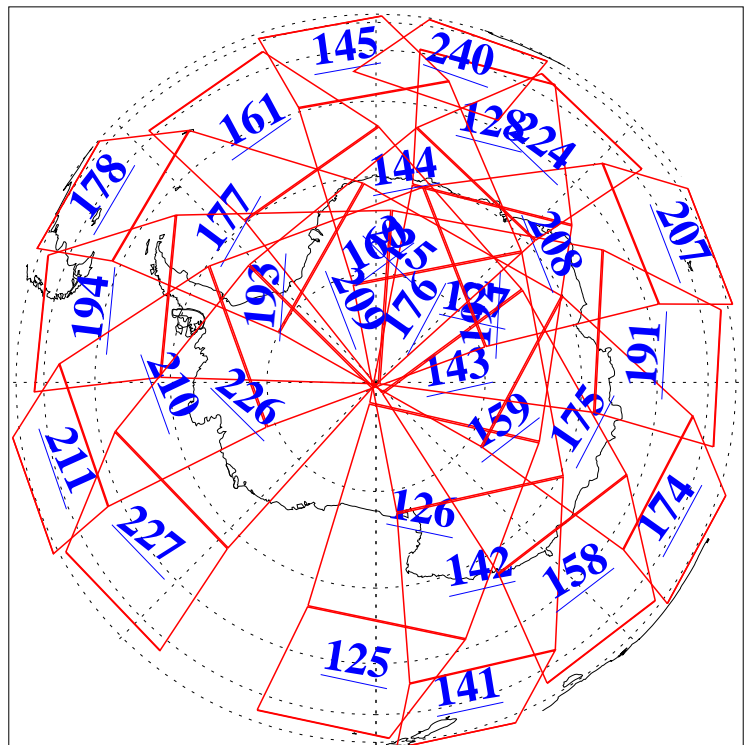

21 Jul 2013
DoY 202
Aqua Day 4096
Ascending Granules

Descending Granules

Legend: AMSU Available, HSB Available, AIRS Available

L1B Availability
 AMSU Granules: 240
 HSB Granules: 0
 AIRS Granules: 240

21 Jul 2013
 DoY 202
 Aqua Day 4096

Northern Hemisphere Granules

Southern Hemisphere Granules

Legend: AMSU Available, HSB Available, AIRS Available