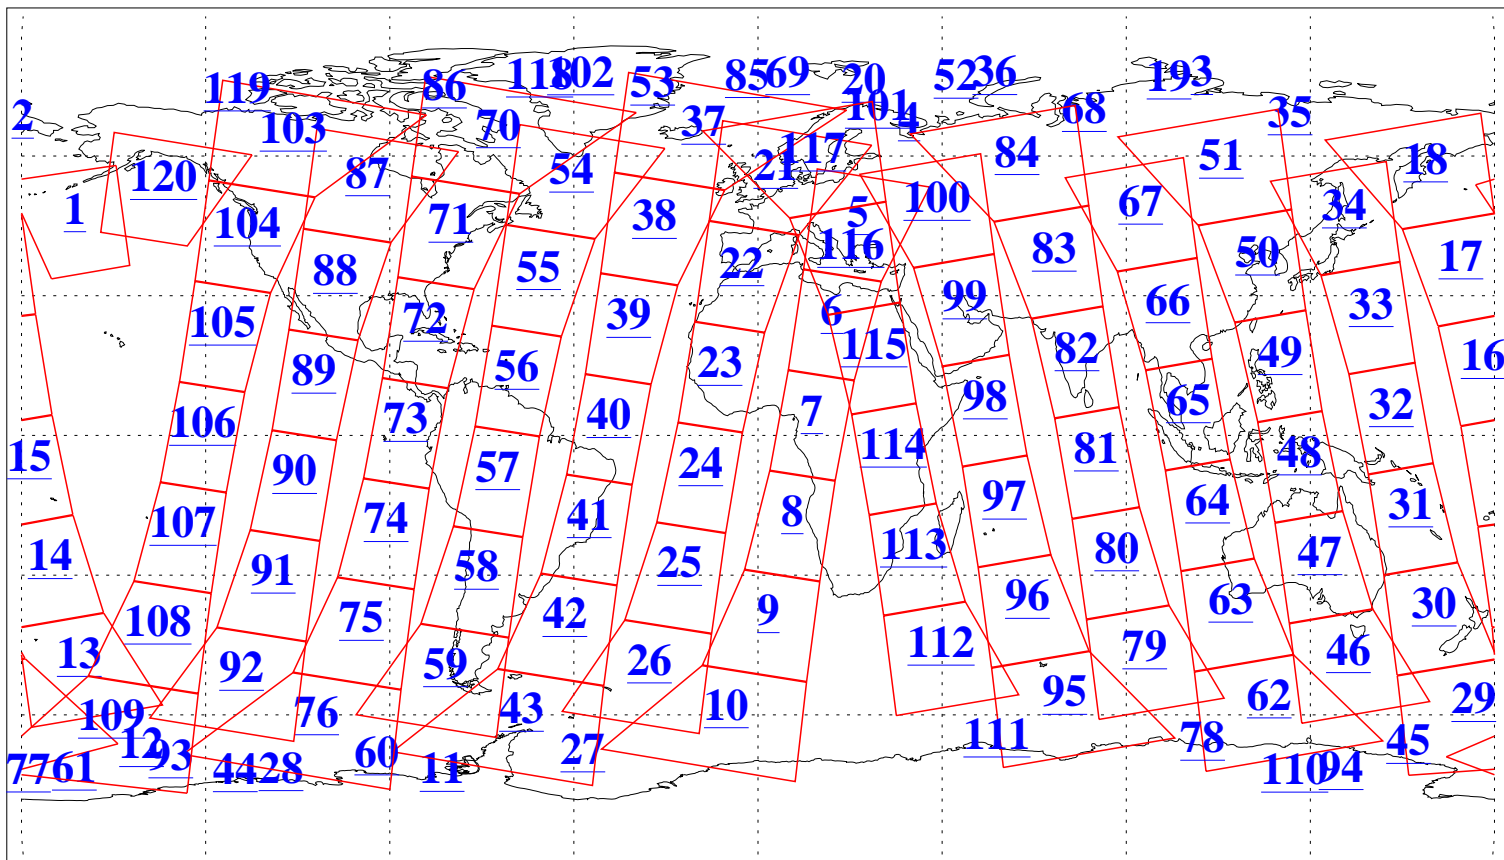

L1B Availability
AMSU Granules: 240
HSB Granules: 0
AIRS Granules: 240

21 Jul 2013
DoY 202
Aqua Day 4096
Granules: 1 to 120

Granules: 121 to 240

Legend: AMSU Available, HSB Available, AIRS Available

L1B Availability
AMSU Granules: 240
HSB Granules: 0
AIRS Granules: 240

21 Jul 2013
DoY 202
Aqua Day 4096
Ascending Granules

Descending Granules

Legend: AMSU Available, HSB Available, AIRS Available

L1B Availability
 AMSU Granules: 240
 HSB Granules: 0
 AIRS Granules: 240

21 Jul 2013
 DoY 202
 Aqua Day 4096

Northern Hemisphere Granules

Southern Hemisphere Granules

Legend: AMSU Available, HSB Available, AIRS Available