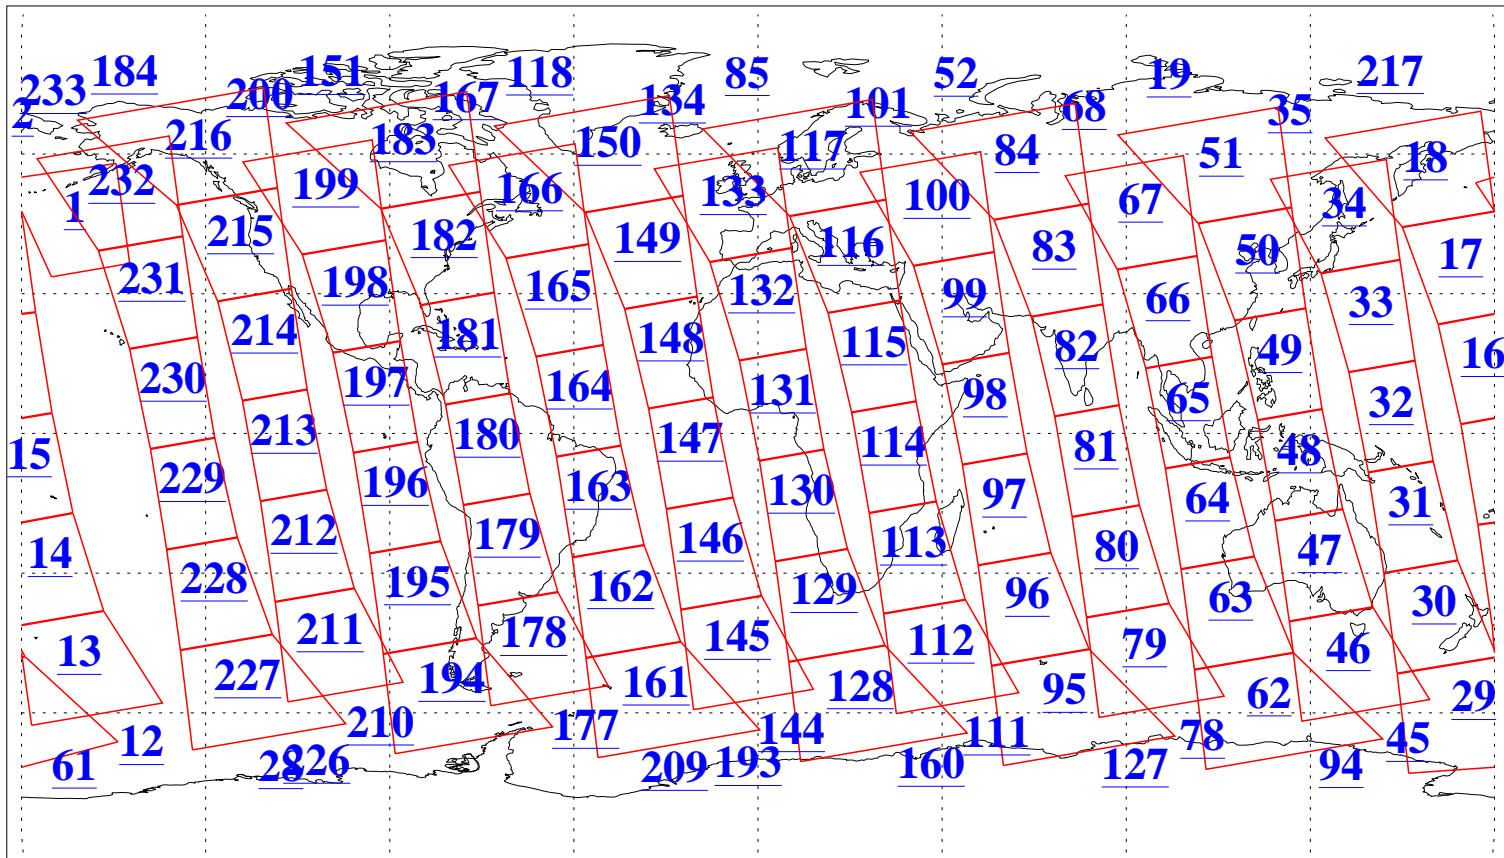

L1B Availability
AMSU Granules: 240
HSB Granules: 0
AIRS Granules: 240

21 Jul 2013
DoY 202
Aqua Day 4096
Granules: 1 to 120

Granules: 121 to 240

Legend: AMSU Available, HSB Available, AIRS Available

L1B Availability
AMSU Granules: 240
HSB Granules: 0
AIRS Granules: 240

21 Jul 2013
DoY 202
Aqua Day 4096
Ascending Granules

Descending Granules

Legend: AMSU Available, HSB Available, AIRS Available

L1B Availability
 AMSU Granules: 240
 HSB Granules: 0
 AIRS Granules: 240

21 Jul 2013
 DoY 202
 Aqua Day 4096

Northern Hemisphere Granules

Southern Hemisphere Granules

Legend: AMSU Available, HSB Available, AIRS Available