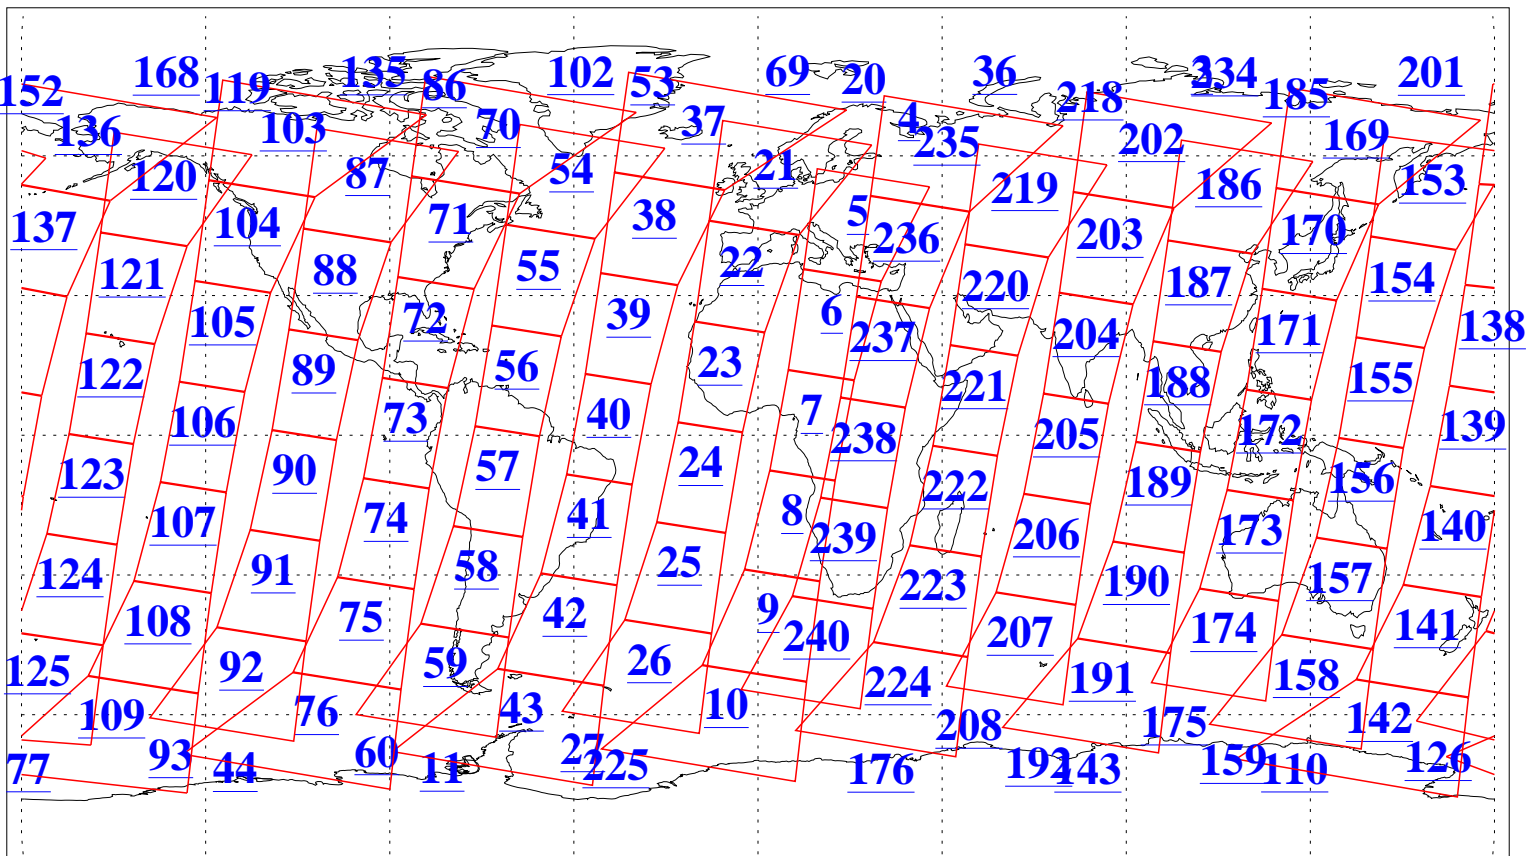

L1B Availability
AMSU Granules: 240
HSB Granules: 0
AIRS Granules: 240

21 Jul 2013
DoY 202
Aqua Day 4096
Granules: 1 to 120

Granules: 121 to 240

Legend: AMSU Available, HSB Available, AIRS Available

L1B Availability
AMSU Granules: 240
HSB Granules: 0
AIRS Granules: 240

21 Jul 2013
DoY 202
Aqua Day 4096
Ascending Granules

Descending Granules

Legend: AMSU Available, HSB Available, AIRS Available

L1B Availability
 AMSU Granules: 240
 HSB Granules: 0
 AIRS Granules: 240

21 Jul 2013
 DoY 202
 Aqua Day 4096

Northern Hemisphere Granules

Southern Hemisphere Granules

Legend: AMSU Available, HSB Available, AIRS Available