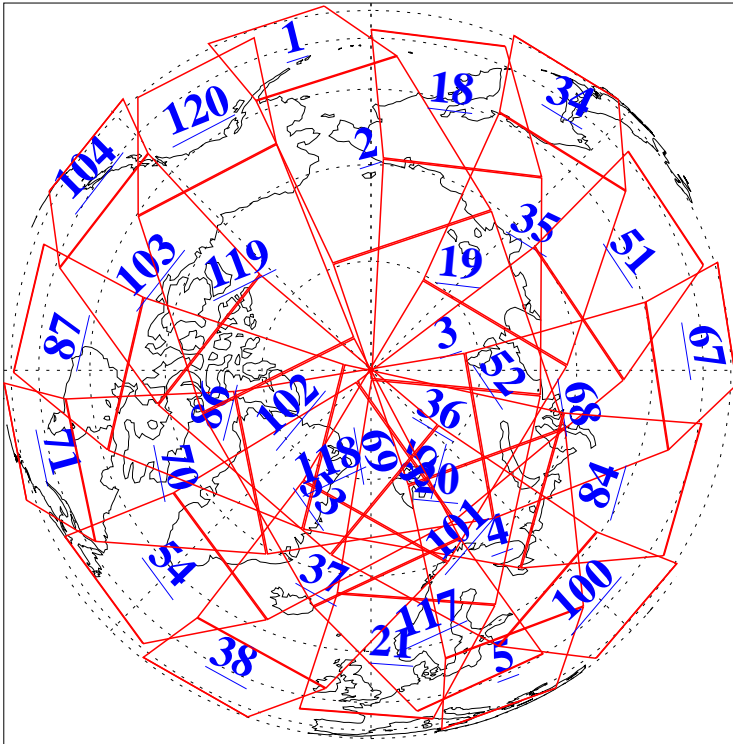

L1B Availability
AMSU Granules: 240
HSB Granules: 0
AIRS Granules: 240

21 Jul 2013
DoY 202
Aqua Day 4096
Granules: 1 to 120

Granules: 121 to 240

Legend: AMSU Available, HSB Available, AIRS Available

L1B Availability
AMSU Granules: 240
HSB Granules: 0
AIRS Granules: 240

21 Jul 2013
DoY 202
Aqua Day 4096
Ascending Granules

Descending Granules

Legend: AMSU Available, HSB Available, AIRS Available

L1B Availability
 AMSU Granules: 240
 HSB Granules: 0
 AIRS Granules: 240

21 Jul 2013
 DoY 202
 Aqua Day 4096

Northern Hemisphere Granules

Southern Hemisphere Granules

Legend: AMSU Available, HSB Available, AIRS Available