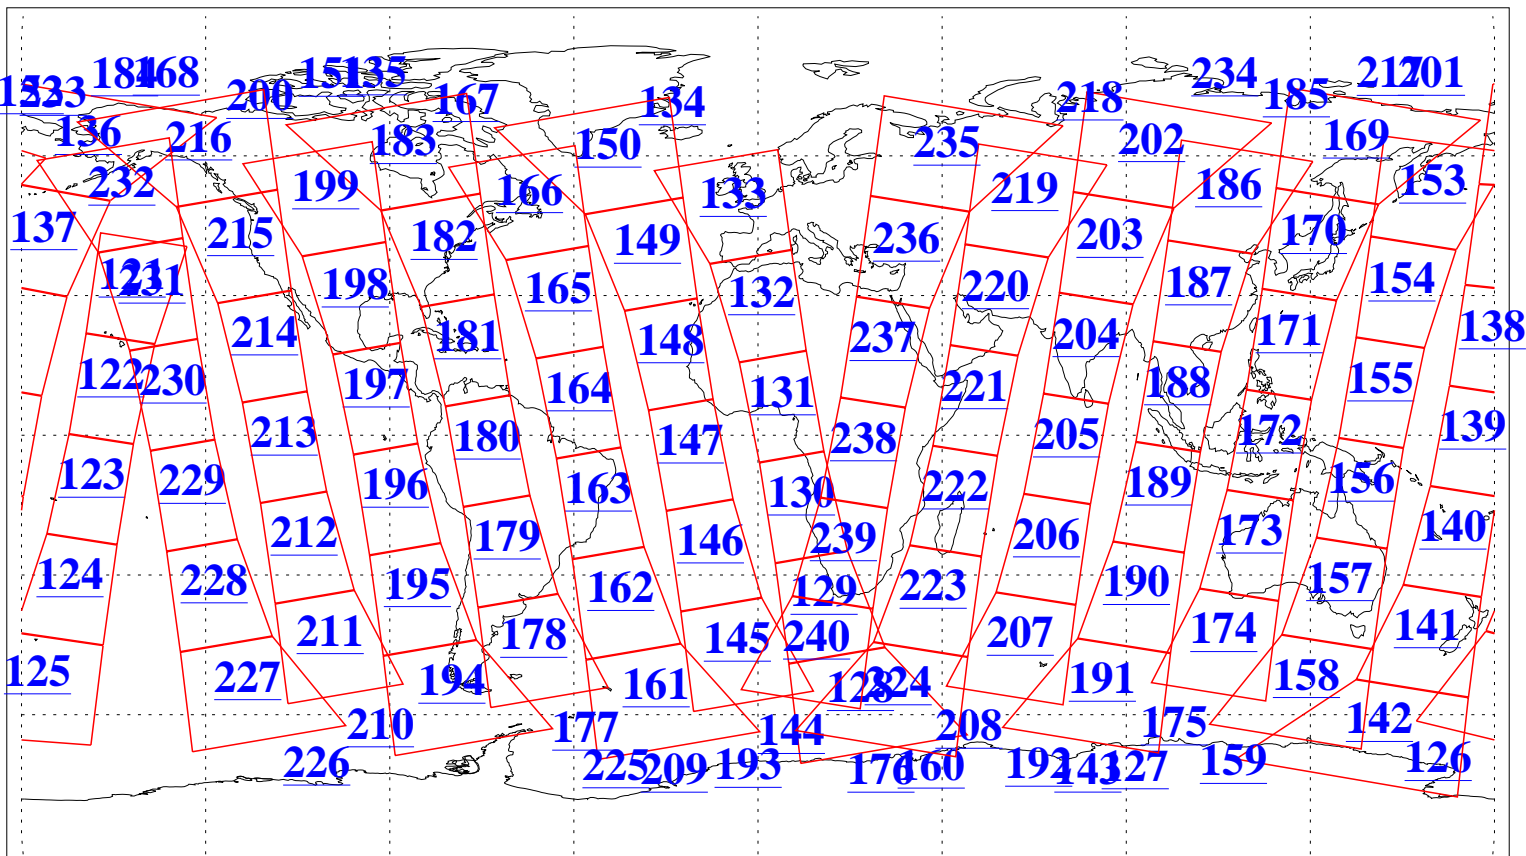

L1B Availability
AMSU Granules: 240
HSB Granules: 0
AIRS Granules: 240

21 Jul 2013
DoY 202
Aqua Day 4096
Granules: 1 to 120

Granules: 121 to 240

Legend: AMSU Available, HSB Available, AIRS Available

L1B Availability
AMSU Granules: 240
HSB Granules: 0
AIRS Granules: 240

21 Jul 2013
DoY 202
Aqua Day 4096
Ascending Granules

Descending Granules

Legend: AMSU Available, HSB Available, AIRS Available

L1B Availability
 AMSU Granules: 240
 HSB Granules: 0
 AIRS Granules: 240

21 Jul 2013
 DoY 202
 Aqua Day 4096