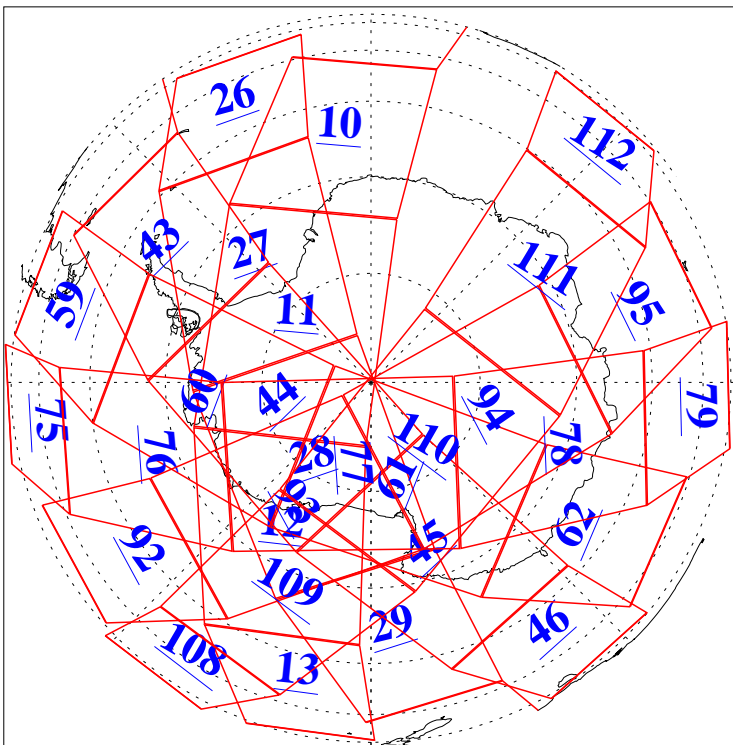

L1B Availability
AMSU Granules: 240
HSB Granules: 0
AIRS Granules: 240

21 Jul 2013
DoY 202
Aqua Day 4096
Granules: 1 to 120

Granules: 121 to 240

Legend: AMSU Available, HSB Available, AIRS Available

L1B Availability
AMSU Granules: 240
HSB Granules: 0
AIRS Granules: 240

21 Jul 2013
DoY 202
Aqua Day 4096
Ascending Granules

Descending Granules

Legend: AMSU Available, HSB Available, AIRS Available

L1B Availability
 AMSU Granules: 240
 HSB Granules: 0
 AIRS Granules: 240

21 Jul 2013
 DoY 202
 Aqua Day 4096

Northern Hemisphere Granules

Southern Hemisphere Granules

Legend: AMSU Available, HSB Available, AIRS Available