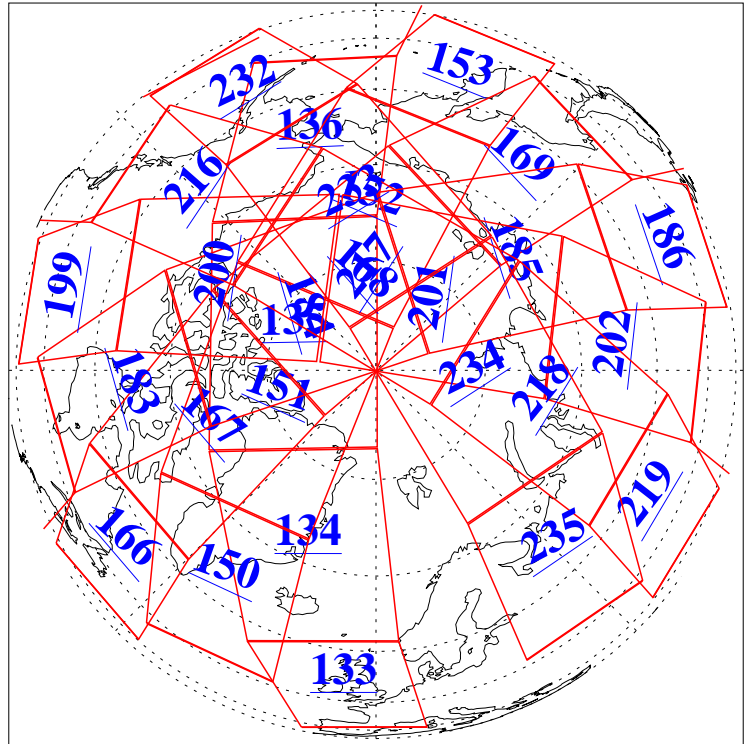

21 Jul 2013
DoY 202
Aqua Day 4096
Ascending Granules

Descending Granules

Legend: AMSU Available, HSB Available, AIRS Available

L1B Availability
 AMSU Granules: 240
 HSB Granules: 0
 AIRS Granules: 240

21 Jul 2013
 DoY 202
 Aqua Day 4096

Northern Hemisphere Granules

Southern Hemisphere Granules

Legend: AMSU Available, HSB Available, AIRS Available