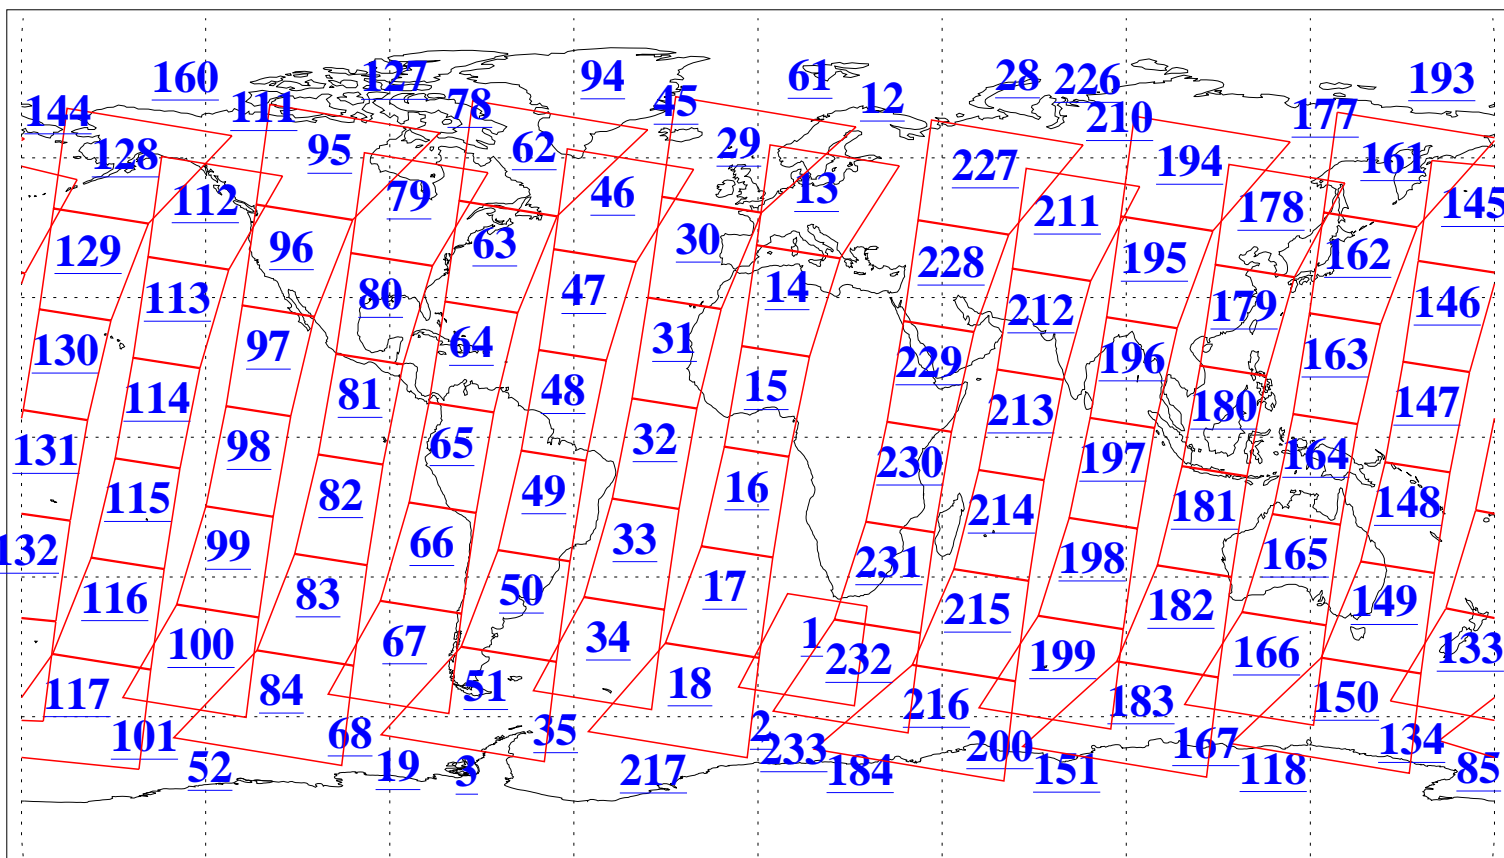

L1B Availability  
AMSU Granules: 240  
HSB Granules: 0  
AIRS Granules: 240

13 Jul 2013  
DoY 194  
Aqua Day 4088  
Granules: 1 to 120

Granules: 121 to 240

Legend: AMSU Available, *HSB Available*, *AIRS Available*

L1B Availability  
AMSU Granules: 240  
HSB Granules: 0  
AIRS Granules: 240

13 Jul 2013  
DoY 194  
Aqua Day 4088

Ascending Granules

Descending Granules

Legend: AMSU Available, HSB Available, AIRS Available

L1B Availability  
 AMSU Granules: 240  
 HSB Granules: 0  
 AIRS Granules: 240

13 Jul 2013  
 DoY 194  
 Aqua Day 4088

Northern Hemisphere Granules

Southern Hemisphere Granules

Legend: AMSU Available, HSB Available, AIRS Available