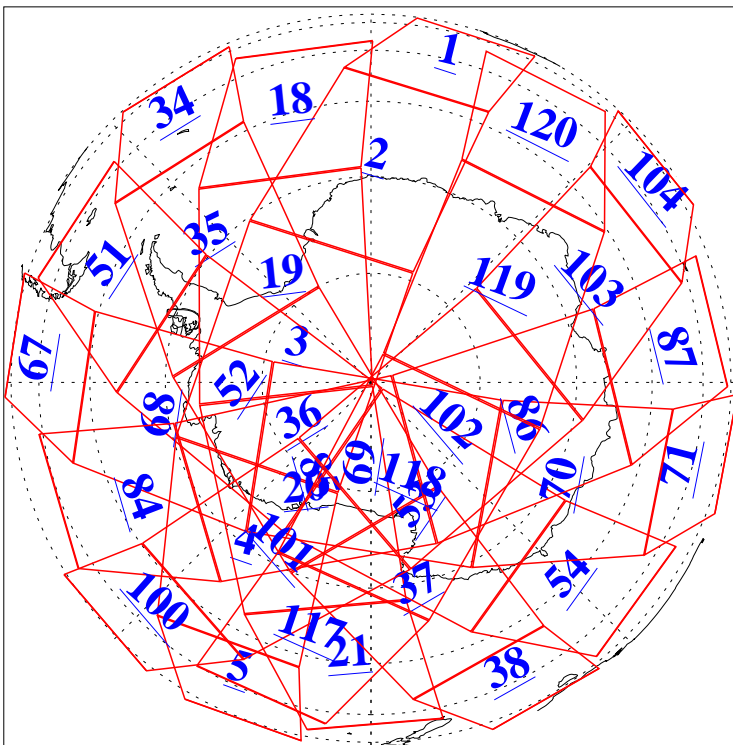

L1B Availability  
AMSU Granules: 240  
HSB Granules: 0  
AIRS Granules: 240

13 Jul 2013  
DoY 194  
Aqua Day 4088  
Granules: 1 to 120

Granules: 121 to 240

Legend: AMSU Available, *HSB Available*, *AIRS Available*

L1B Availability  
AMSU Granules: 240  
HSB Granules: 0  
AIRS Granules: 240

13 Jul 2013  
DoY 194  
Aqua Day 4088

Ascending Granules

Descending Granules

Legend: AMSU Available, HSB Available, AIRS Available

L1B Availability  
 AMSU Granules: 240  
 HSB Granules: 0  
 AIRS Granules: 240

13 Jul 2013  
 DoY 194  
 Aqua Day 4088

Northern Hemisphere Granules

Southern Hemisphere Granules

Legend: AMSU Available, HSB Available, AIRS Available