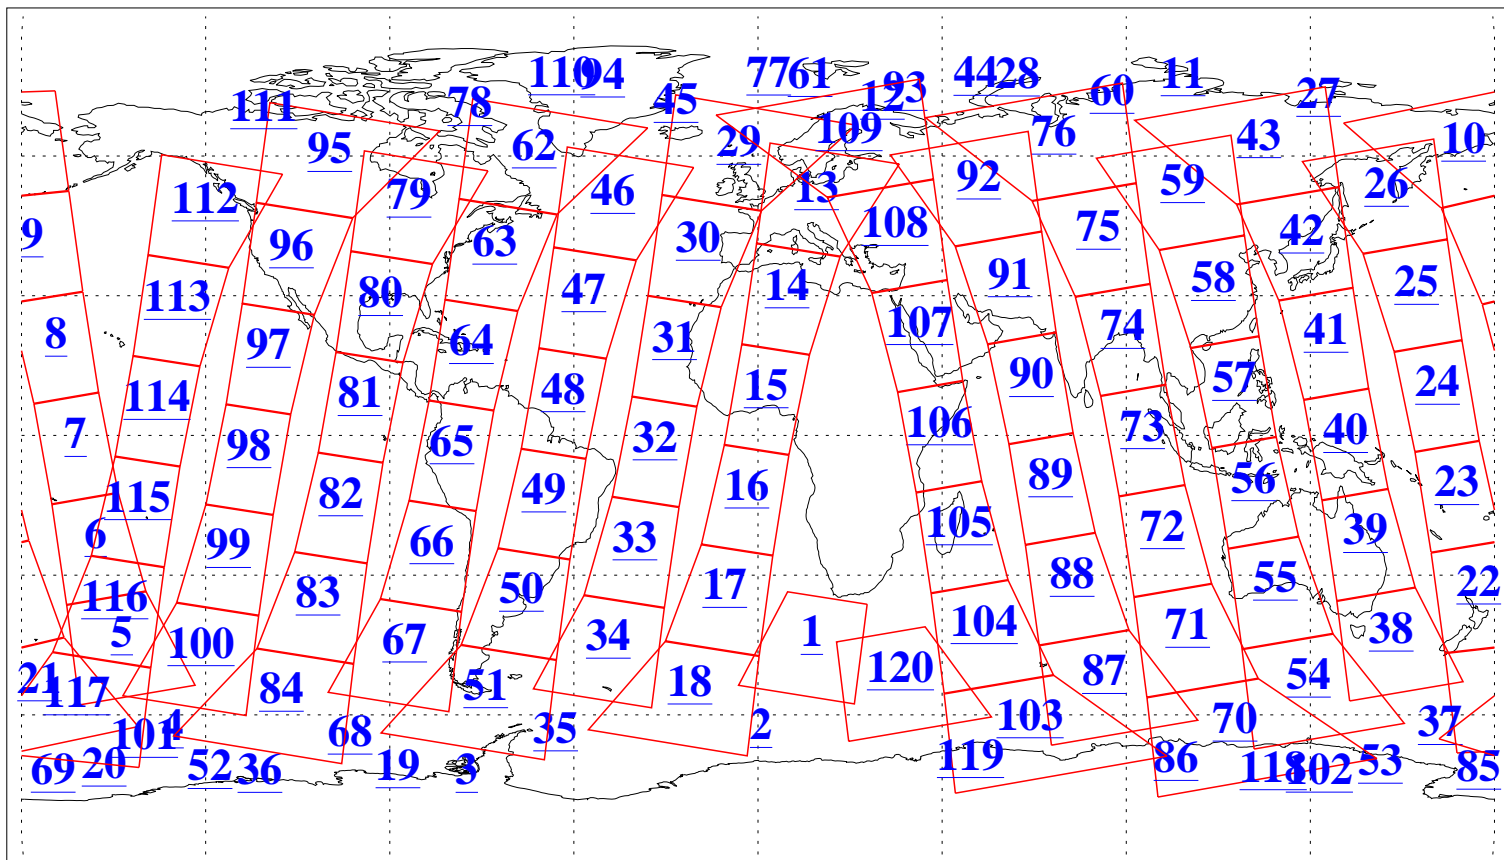

L1B Availability  
AMSU Granules: 240  
HSB Granules: 0  
AIRS Granules: 240

13 Jul 2013  
DoY 194  
Aqua Day 4088  
Granules: 1 to 120

Granules: 121 to 240

Legend: AMSU Available, *HSB Available*, *AIRS Available*

L1B Availability  
AMSU Granules: 240  
HSB Granules: 0  
AIRS Granules: 240

13 Jul 2013  
DoY 194  
Aqua Day 4088

Ascending Granules

Descending Granules

Legend: AMSU Available, HSB Available, AIRS Available

L1B Availability  
 AMSU Granules: 240  
 HSB Granules: 0  
 AIRS Granules: 240

13 Jul 2013  
 DoY 194  
 Aqua Day 4088

Northern Hemisphere Granules

Southern Hemisphere Granules

Legend: AMSU Available, HSB Available, AIRS Available