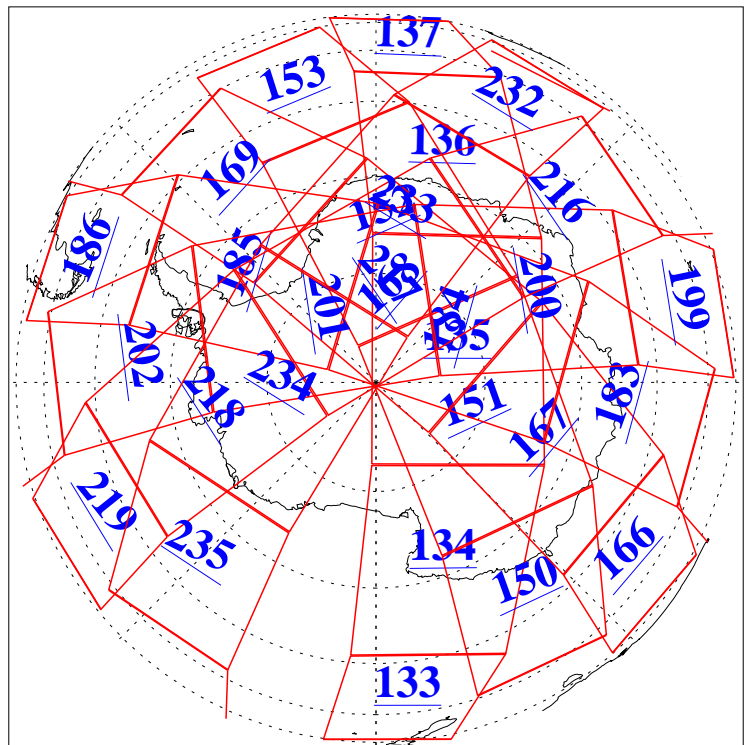

L1B Availability  
AMSU Granules: 240  
HSB Granules: 0  
AIRS Granules: 240

13 Jul 2013  
DoY 194  
Aqua Day 4088

Ascending Granules

Descending Granules

Legend: AMSU Available, HSB Available, AIRS Available

L1B Availability  
 AMSU Granules: 240  
 HSB Granules: 0  
 AIRS Granules: 240

13 Jul 2013  
 DoY 194  
 Aqua Day 4088

Northern Hemisphere Granules

Southern Hemisphere Granules

Legend: AMSU Available, HSB Available, AIRS Available