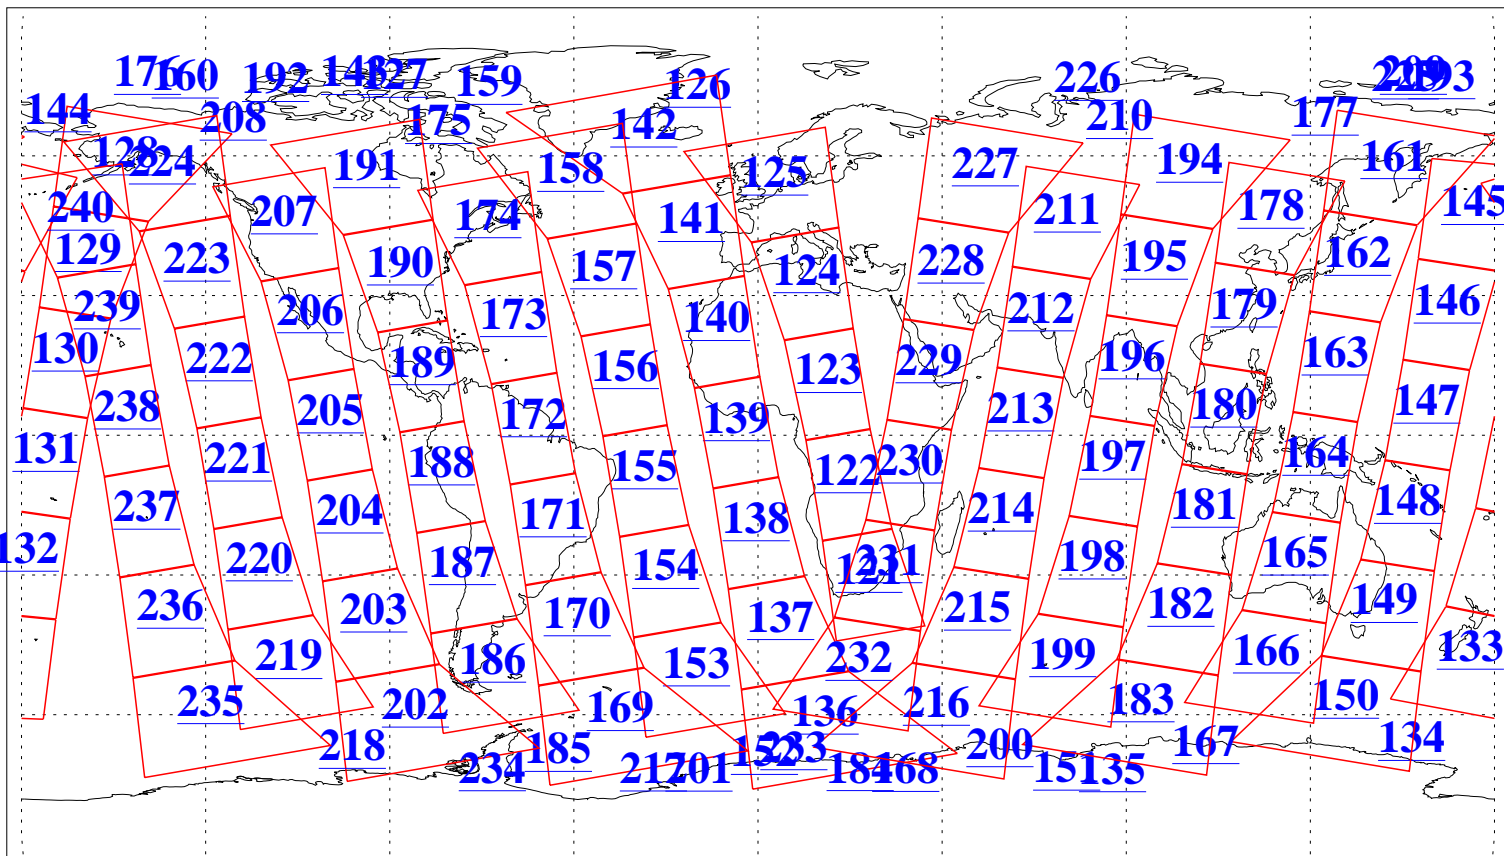

L1B Availability  
AMSU Granules: 240  
HSB Granules: 0  
AIRS Granules: 240

13 Jul 2013  
DoY 194  
Aqua Day 4088  
Granules: 1 to 120

Granules: 121 to 240

Legend: AMSU Available, *HSB Available*, *AIRS Available*

L1B Availability  
AMSU Granules: 240  
HSB Granules: 0  
AIRS Granules: 240

13 Jul 2013  
DoY 194  
Aqua Day 4088

Ascending Granules

Descending Granules

Legend: AMSU Available, HSB Available, AIRS Available

L1B Availability  
 AMSU Granules: 240  
 HSB Granules: 0  
 AIRS Granules: 240

13 Jul 2013  
 DoY 194  
 Aqua Day 4088

Northern Hemisphere Granules

Southern Hemisphere Granules

Legend: AMSU Available, HSB Available, AIRS Available