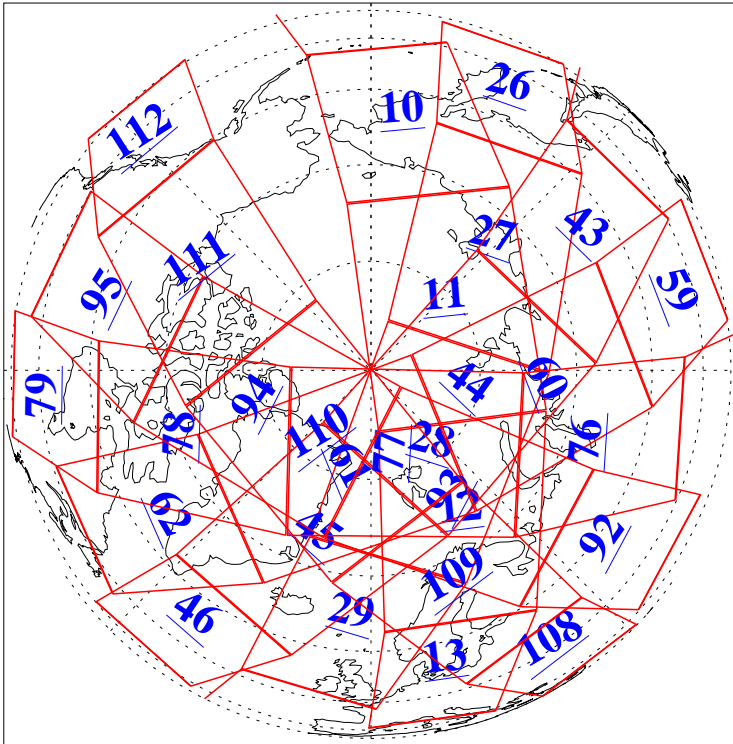

L1B Availability  
AMSU Granules: 240  
HSB Granules: 0  
AIRS Granules: 240

13 Jul 2013  
DoY 194  
Aqua Day 4088  
Granules: 1 to 120

Granules: 121 to 240

Legend: AMSU Available, *HSB Available*, *AIRS Available*

L1B Availability  
AMSU Granules: 240  
HSB Granules: 0  
AIRS Granules: 240

13 Jul 2013  
DoY 194  
Aqua Day 4088

Ascending Granules

Descending Granules

Legend: AMSU Available, HSB Available, AIRS Available

L1B Availability  
 AMSU Granules: 240  
 HSB Granules: 0  
 AIRS Granules: 240

13 Jul 2013  
 DoY 194  
 Aqua Day 4088

Northern Hemisphere Granules

Southern Hemisphere Granules

Legend: AMSU Available, HSB Available, AIRS Available