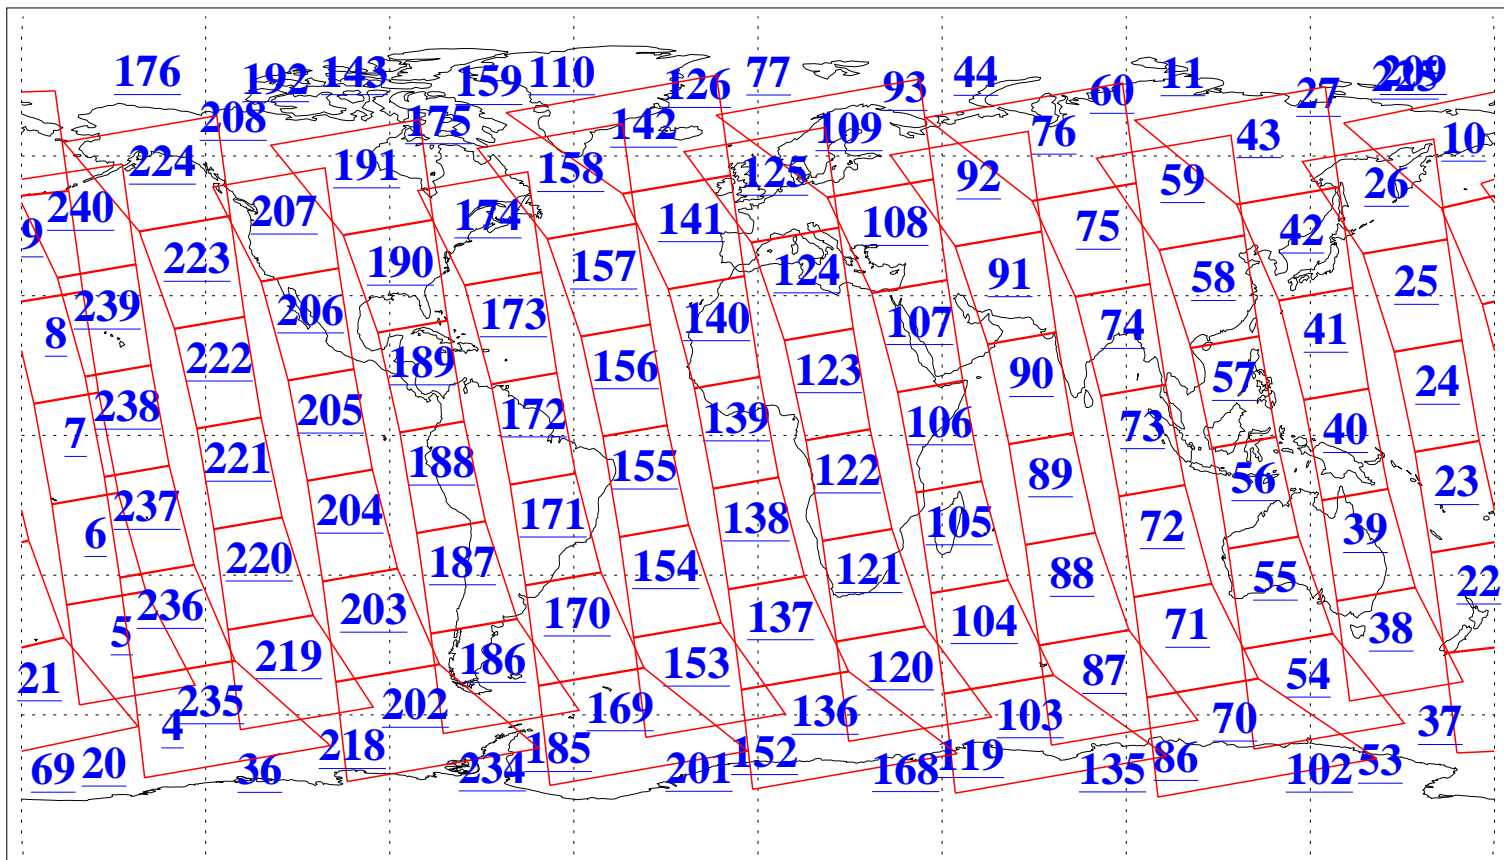

L1B Availability  
AMSU Granules: 240  
HSB Granules: 0  
AIRS Granules: 240

13 Jul 2013  
DoY 194  
Aqua Day 4088  
Granules: 1 to 120

Granules: 121 to 240

Legend: AMSU Available, *HSB Available*, *AIRS Available*

L1B Availability  
AMSU Granules: 240  
HSB Granules: 0  
AIRS Granules: 240

13 Jul 2013  
DoY 194  
Aqua Day 4088

Ascending Granules

Descending Granules

Legend: AMSU Available, HSB Available, AIRS Available

L1B Availability  
 AMSU Granules: 240  
 HSB Granules: 0  
 AIRS Granules: 240

13 Jul 2013  
 DoY 194  
 Aqua Day 4088

Northern Hemisphere Granules

Southern Hemisphere Granules

Legend: AMSU Available, HSB Available, AIRS Available