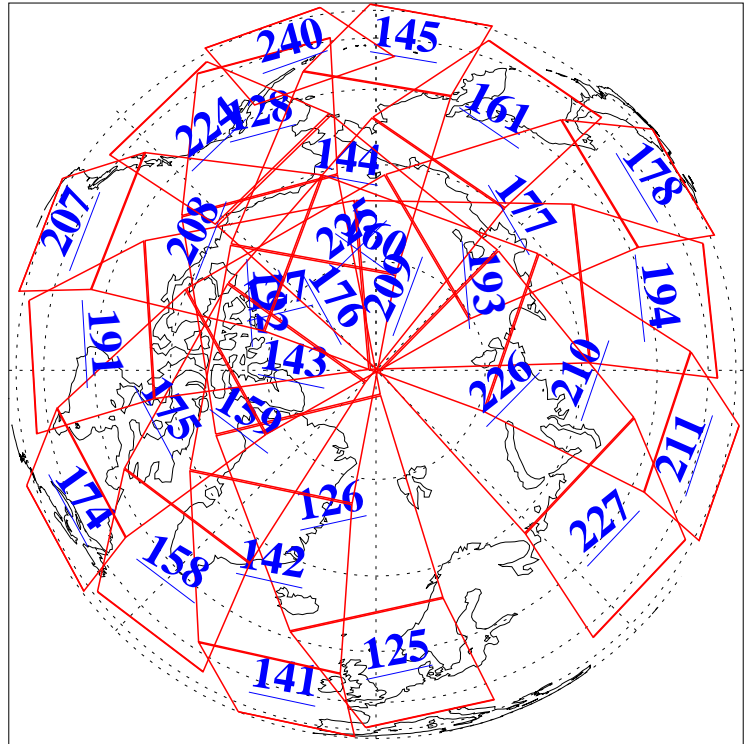

L1B Availability  
AMSU Granules: 240  
HSB Granules: 0  
AIRS Granules: 240

13 Jul 2013  
DoY 194  
Aqua Day 4088

Ascending Granules

Descending Granules

Legend: AMSU Available, HSB Available, AIRS Available

L1B Availability  
 AMSU Granules: 240  
 HSB Granules: 0  
 AIRS Granules: 240

13 Jul 2013  
 DoY 194  
 Aqua Day 4088

Northern Hemisphere Granules

Southern Hemisphere Granules

Legend: AMSU Available, HSB Available, AIRS Available