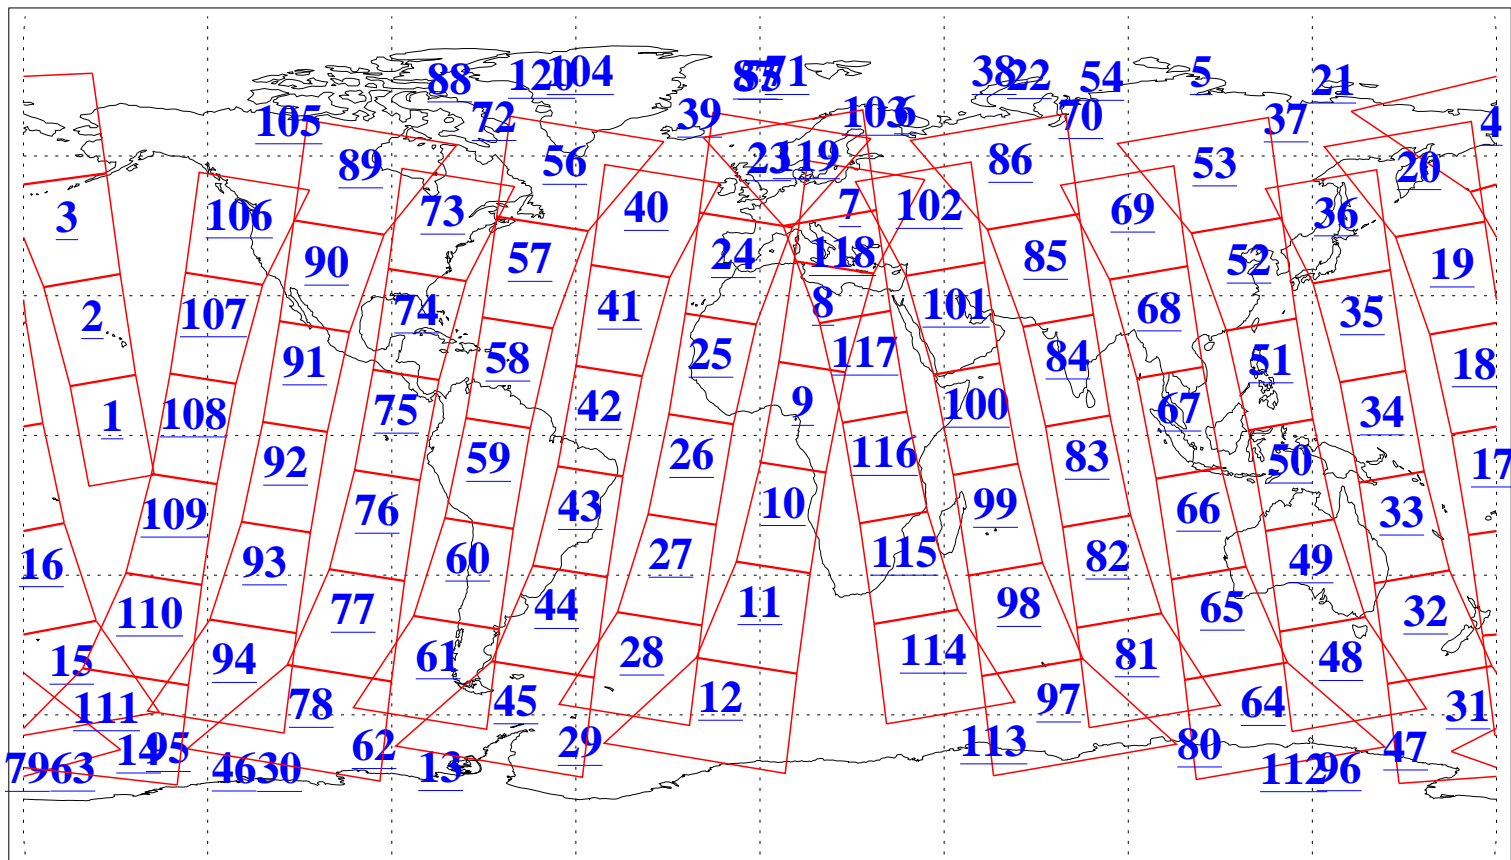

L1B Availability  
AMSU Granules: 240  
HSB Granules: 0  
AIRS Granules: 240

3 Jul 2013  
DoY 184  
Aqua Day 4078  
Granules: 1 to 120

Granules: 121 to 240

Legend: AMSU Available, HSB Available, AIRS Available

L1B Availability  
AMSU Granules: 240  
HSB Granules: 0  
AIRS Granules: 240

3 Jul 2013  
DoY 184  
Aqua Day 4078

Ascending Granules

Descending Granules

Legend: AMSU Available, HSB Available, AIRS Available

L1B Availability  
 AMSU Granules: 240  
 HSB Granules: 0  
 AIRS Granules: 240

3 Jul 2013  
 DoY 184  
 Aqua Day 4078

Northern Hemisphere Granules

Southern Hemisphere Granules

Legend: AMSU Available, HSB Available, AIRS Available