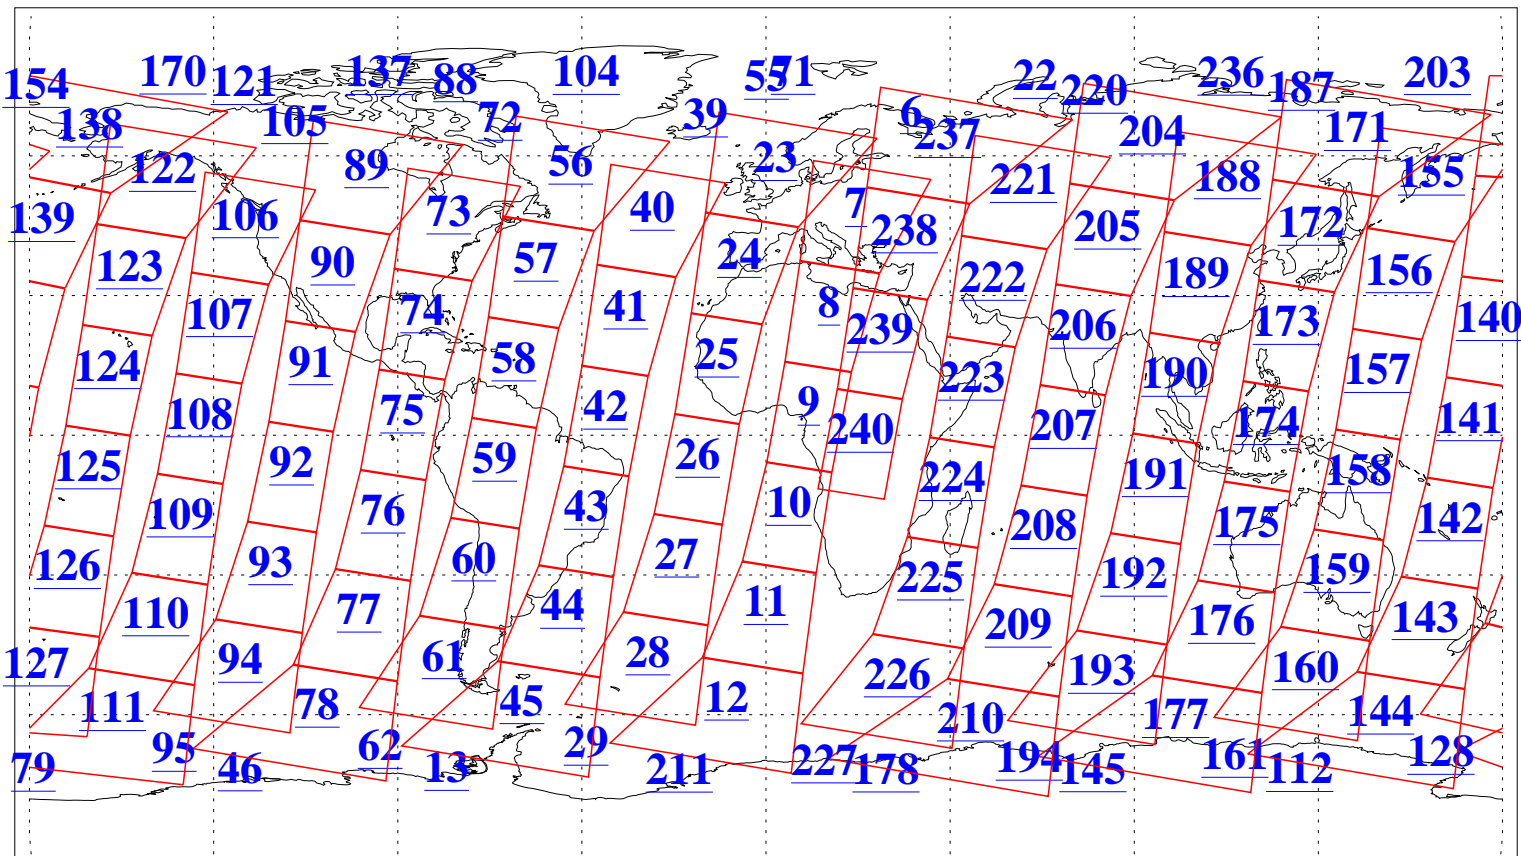

L1B Availability  
AMSU Granules: 240  
HSB Granules: 0  
AIRS Granules: 240

3 Jul 2013  
DoY 184  
Aqua Day 4078  
Granules: 1 to 120

Granules: 121 to 240

Legend: AMSU Available, HSB Available, AIRS Available

L1B Availability  
AMSU Granules: 240  
HSB Granules: 0  
AIRS Granules: 240

3 Jul 2013  
DoY 184  
Aqua Day 4078

Ascending Granules

Descending Granules

Legend: AMSU Available, HSB Available, AIRS Available

L1B Availability  
 AMSU Granules: 240  
 HSB Granules: 0  
 AIRS Granules: 240

3 Jul 2013  
 DoY 184  
 Aqua Day 4078

Northern Hemisphere Granules

Southern Hemisphere Granules

Legend: AMSU Available, HSB Available, AIRS Available