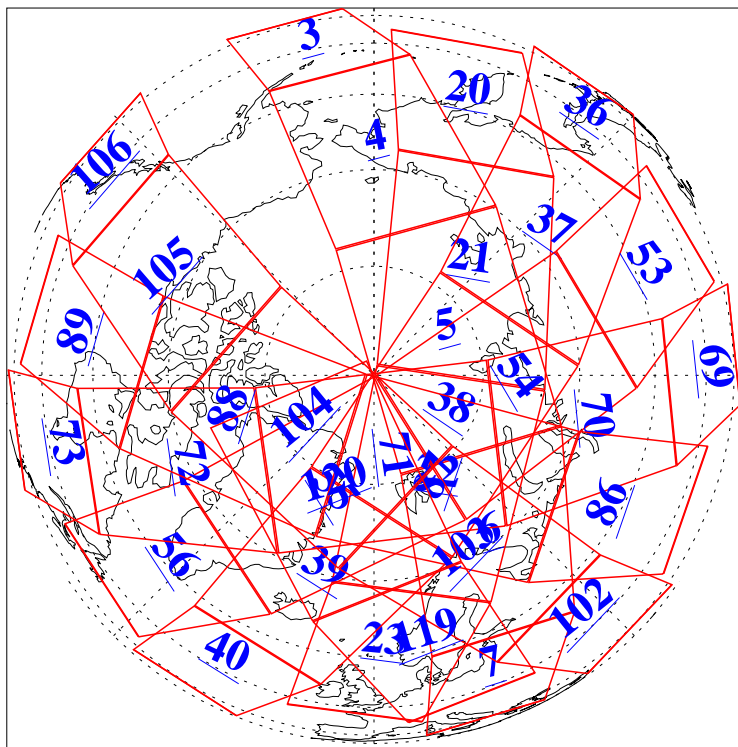

L1B Availability  
AMSU Granules: 240  
HSB Granules: 0  
AIRS Granules: 240

3 Jul 2013  
DoY 184  
Aqua Day 4078  
Granules: 1 to 120

Granules: 121 to 240

Legend: AMSU Available, HSB Available, AIRS Available

L1B Availability  
AMSU Granules: 240  
HSB Granules: 0  
AIRS Granules: 240

3 Jul 2013  
DoY 184  
Aqua Day 4078

Ascending Granules

Descending Granules

Legend: AMSU Available, HSB Available, AIRS Available

L1B Availability  
 AMSU Granules: 240  
 HSB Granules: 0  
 AIRS Granules: 240

3 Jul 2013  
 DoY 184  
 Aqua Day 4078

Northern Hemisphere Granules

Southern Hemisphere Granules

Legend: AMSU Available, HSB Available, AIRS Available