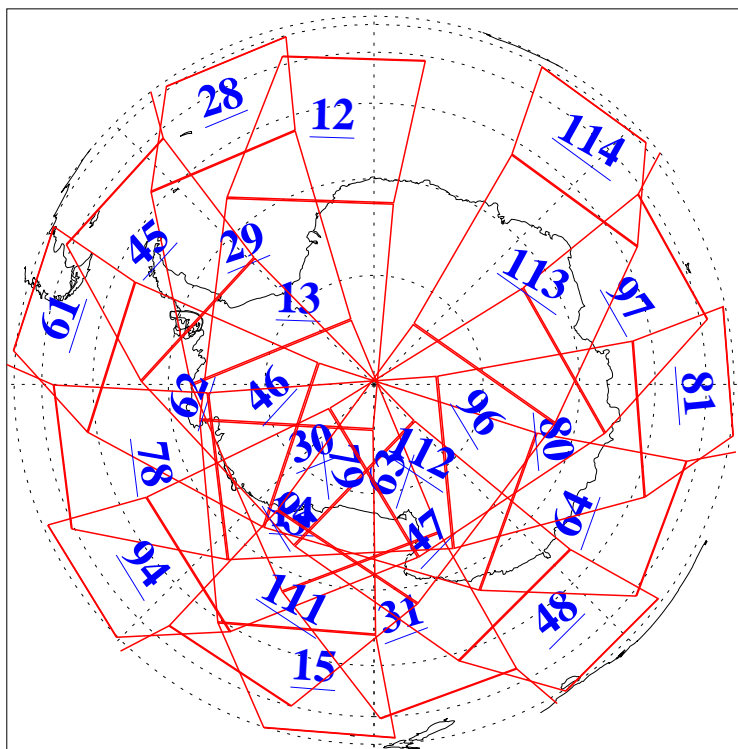

L1B Availability  
AMSU Granules: 240  
HSB Granules: 0  
AIRS Granules: 240

3 Jul 2013  
DoY 184  
Aqua Day 4078  
Granules: 1 to 120

Granules: 121 to 240

Legend: AMSU Available, HSB Available, AIRS Available

L1B Availability  
AMSU Granules: 240  
HSB Granules: 0  
AIRS Granules: 240

3 Jul 2013  
DoY 184  
Aqua Day 4078

Ascending Granules

Descending Granules

Legend: AMSU Available, HSB Available, AIRS Available

L1B Availability  
 AMSU Granules: 240  
 HSB Granules: 0  
 AIRS Granules: 240

3 Jul 2013  
 DoY 184  
 Aqua Day 4078

Northern Hemisphere Granules

Southern Hemisphere Granules

Legend: AMSU Available, HSB Available, AIRS Available