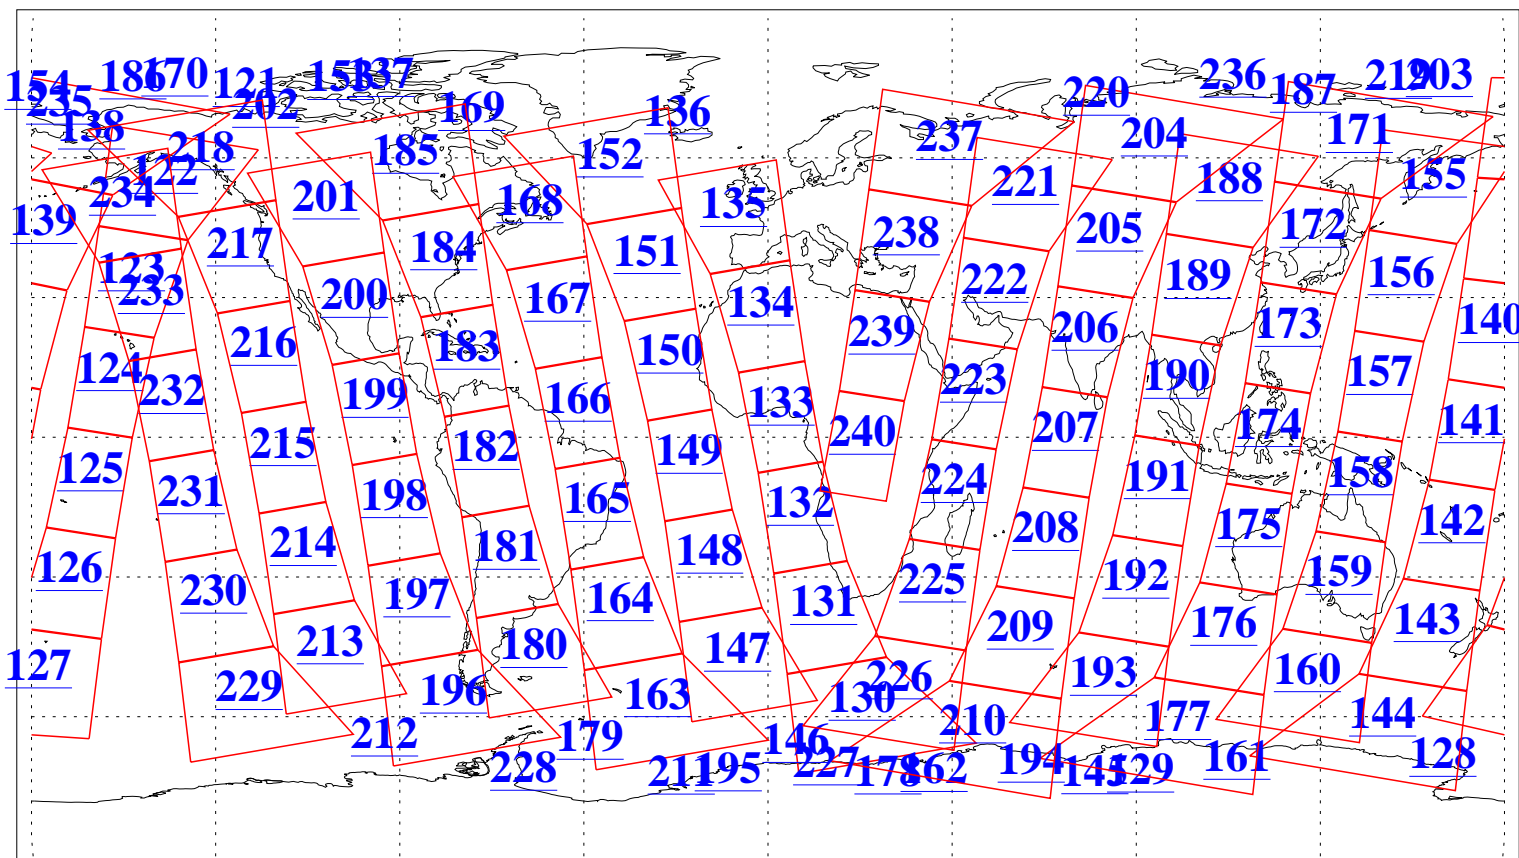

L1B Availability  
AMSU Granules: 240  
HSB Granules: 0  
AIRS Granules: 240

3 Jul 2013  
DoY 184  
Aqua Day 4078  
Granules: 1 to 120

Granules: 121 to 240

Legend: AMSU Available, HSB Available, AIRS Available

L1B Availability  
AMSU Granules: 240  
HSB Granules: 0  
AIRS Granules: 240

3 Jul 2013  
DoY 184  
Aqua Day 4078

Ascending Granules

Descending Granules

Legend: AMSU Available, HSB Available, AIRS Available

L1B Availability  
 AMSU Granules: 240  
 HSB Granules: 0  
 AIRS Granules: 240

3 Jul 2013  
 DoY 184  
 Aqua Day 4078

Northern Hemisphere Granules

Southern Hemisphere Granules

Legend: AMSU Available, HSB Available, AIRS Available