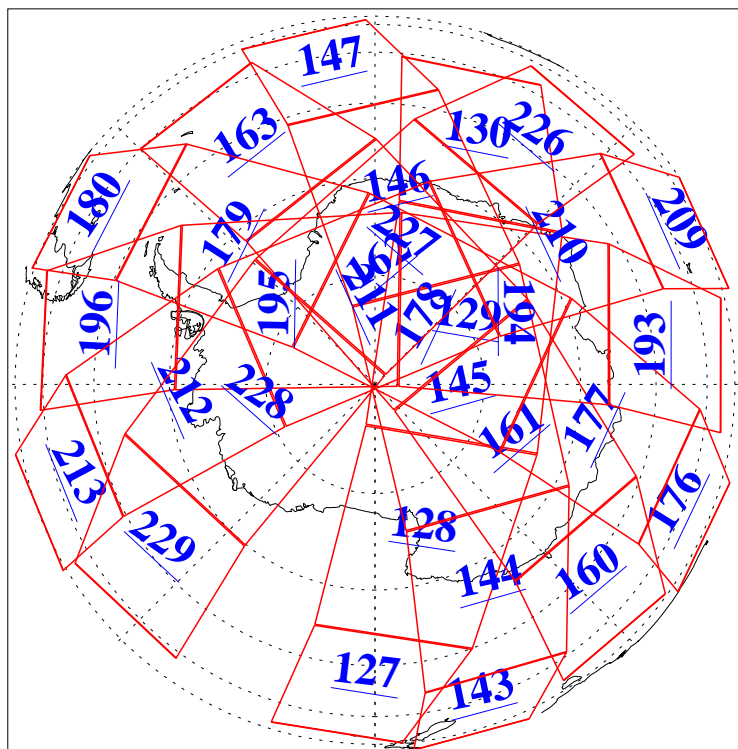

L1B Availability  
AMSU Granules: 240  
HSB Granules: 0  
AIRS Granules: 240

3 Jul 2013  
DoY 184  
Aqua Day 4078  
Granules: 1 to 120

Granules: 121 to 240

Legend: AMSU Available, HSB Available, AIRS Available

L1B Availability  
AMSU Granules: 240  
HSB Granules: 0  
AIRS Granules: 240

3 Jul 2013  
DoY 184  
Aqua Day 4078

Ascending Granules

Descending Granules

Legend: AMSU Available, HSB Available, AIRS Available

L1B Availability  
 AMSU Granules: 240  
 HSB Granules: 0  
 AIRS Granules: 240

3 Jul 2013  
 DoY 184  
 Aqua Day 4078

Northern Hemisphere Granules

Southern Hemisphere Granules

Legend: AMSU Available, HSB Available, AIRS Available