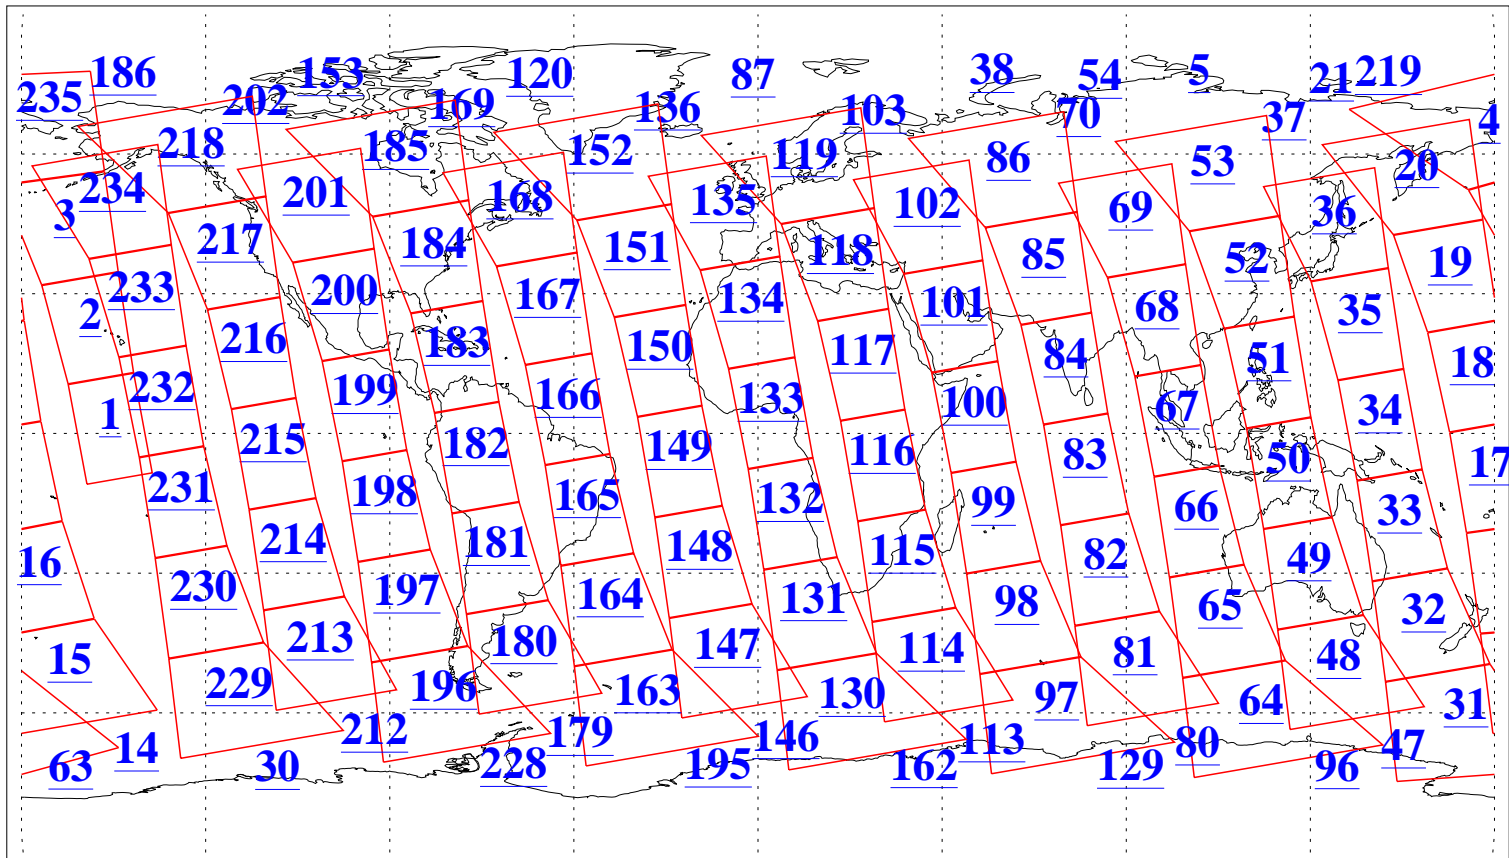

L1B Availability  
AMSU Granules: 240  
HSB Granules: 0  
AIRS Granules: 240

3 Jul 2013  
DoY 184  
Aqua Day 4078  
Granules: 1 to 120

Granules: 121 to 240

Legend: AMSU Available, HSB Available, AIRS Available

L1B Availability  
AMSU Granules: 240  
HSB Granules: 0  
AIRS Granules: 240

3 Jul 2013  
DoY 184  
Aqua Day 4078

Ascending Granules

Descending Granules

Legend: AMSU Available, HSB Available, AIRS Available

L1B Availability  
 AMSU Granules: 240  
 HSB Granules: 0  
 AIRS Granules: 240

3 Jul 2013  
 DoY 184  
 Aqua Day 4078

Northern Hemisphere Granules

Southern Hemisphere Granules

Legend: AMSU Available, HSB Available, AIRS Available