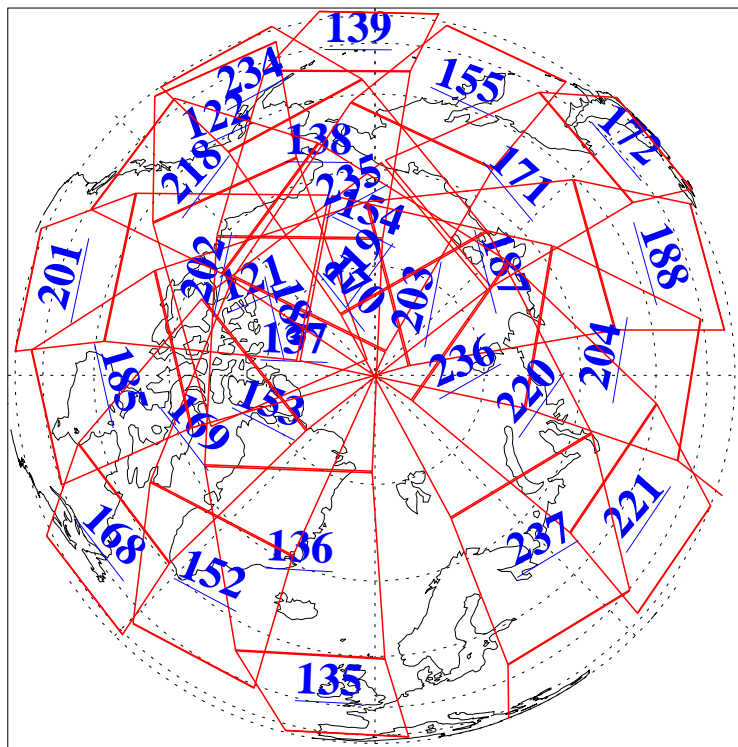

L1B Availability  
AMSU Granules: 240  
HSB Granules: 0  
AIRS Granules: 240

3 Jul 2013  
DoY 184  
Aqua Day 4078  
Granules: 1 to 120

Granules: 121 to 240

Legend: AMSU Available, HSB Available, AIRS Available

L1B Availability  
AMSU Granules: 240  
HSB Granules: 0  
AIRS Granules: 240

3 Jul 2013  
DoY 184  
Aqua Day 4078

Ascending Granules

Descending Granules

Legend: AMSU Available, HSB Available, AIRS Available

L1B Availability  
 AMSU Granules: 240  
 HSB Granules: 0  
 AIRS Granules: 240

3 Jul 2013  
 DoY 184  
 Aqua Day 4078

Northern Hemisphere Granules

Southern Hemisphere Granules

Legend: AMSU Available, HSB Available, AIRS Available