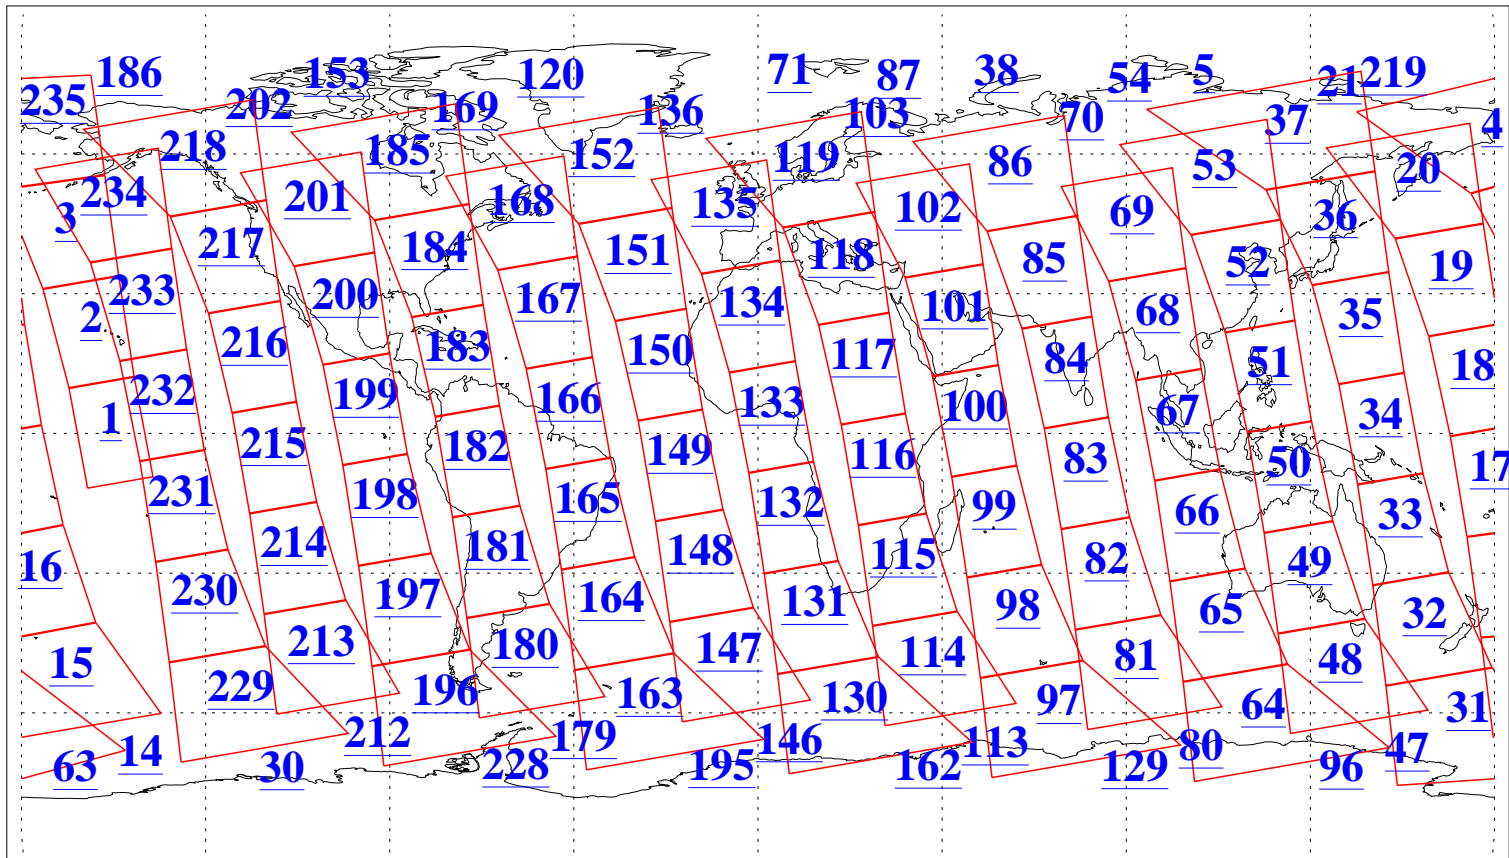

L1B Availability
AMSU Granules: 240
HSB Granules: 0
AIRS Granules: 240

1 Jun 2013
DoY 152
Aqua Day 4046
Ascending Granules

Descending Granules