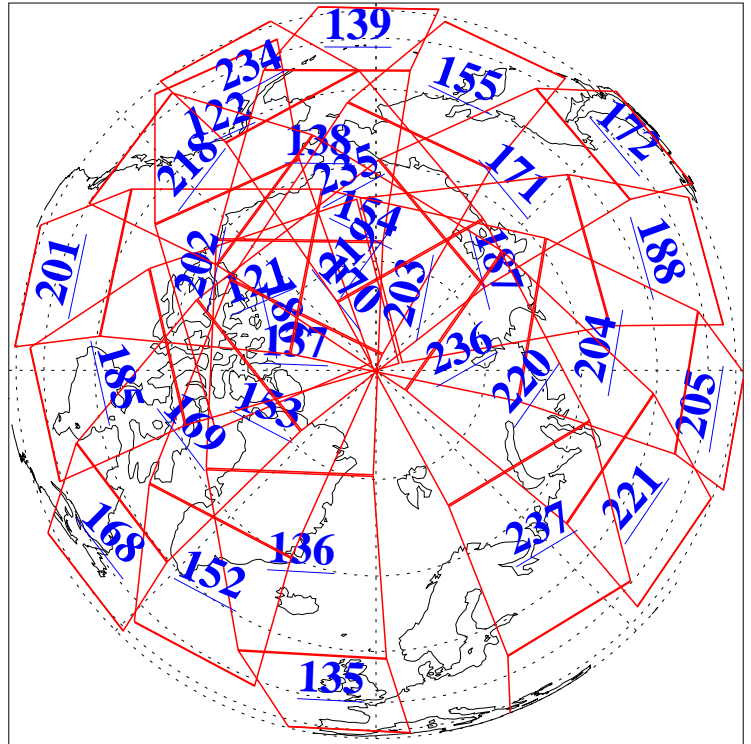

1 Jun 2013
DoY 152
Aqua Day 4046
Ascending Granules

Descending Granules

Legend: AMSU Available, HSB Available, AIRS Available

L1B Availability
 AMSU Granules: 240
 HSB Granules: 0
 AIRS Granules: 240

1 Jun 2013
 DoY 152
 Aqua Day 4046

Northern Hemisphere Granules

Southern Hemisphere Granules

Legend: AMSU Available, HSB Available, AIRS Available