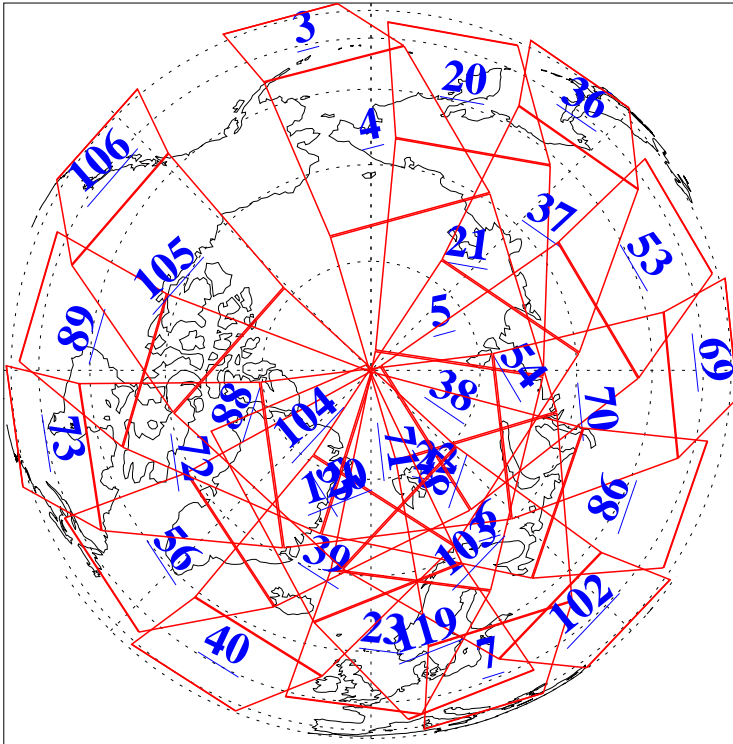

L1B Availability
AMSU Granules: 240
HSB Granules: 0
AIRS Granules: 240

1 Jun 2013
DoY 152
Aqua Day 4046
Granules: 1 to 120

Granules: 121 to 240

Legend: AMSU Available, HSB Available, AIRS Available

L1B Availability
AMSU Granules: 240
HSB Granules: 0
AIRS Granules: 240

1 Jun 2013
DoY 152
Aqua Day 4046
Ascending Granules

Descending Granules

Legend: AMSU Available, HSB Available, AIRS Available

L1B Availability
 AMSU Granules: 240
 HSB Granules: 0
 AIRS Granules: 240

1 Jun 2013
 DoY 152
 Aqua Day 4046

Northern Hemisphere Granules

Southern Hemisphere Granules

Legend: AMSU Available, HSB Available, AIRS Available