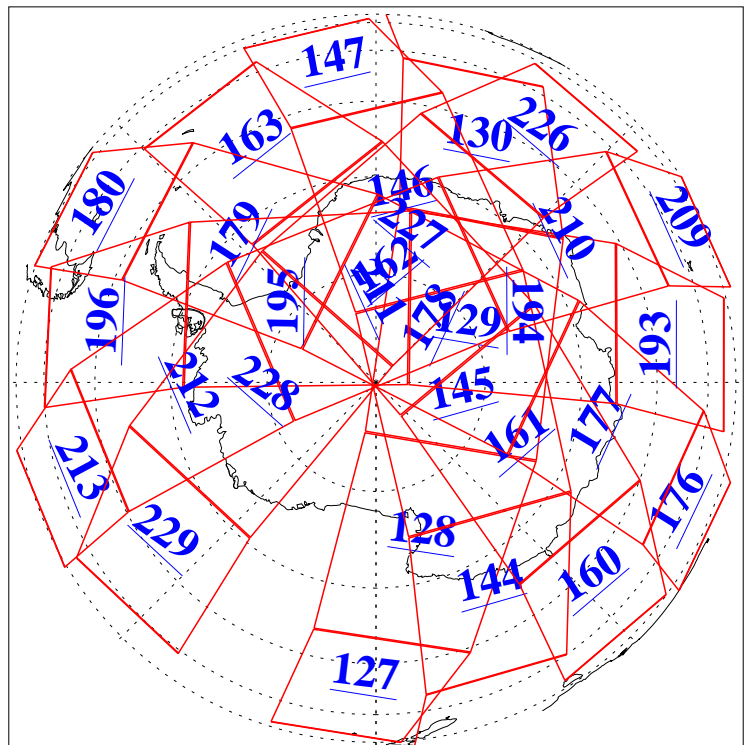

1 Jun 2013
DoY 152
Aqua Day 4046
Ascending Granules

Descending Granules

Legend: AMSU Available, HSB Available, AIRS Available

L1B Availability
 AMSU Granules: 240
 HSB Granules: 0
 AIRS Granules: 240

1 Jun 2013
 DoY 152
 Aqua Day 4046

Northern Hemisphere Granules

Southern Hemisphere Granules

Legend: AMSU Available, HSB Available, AIRS Available