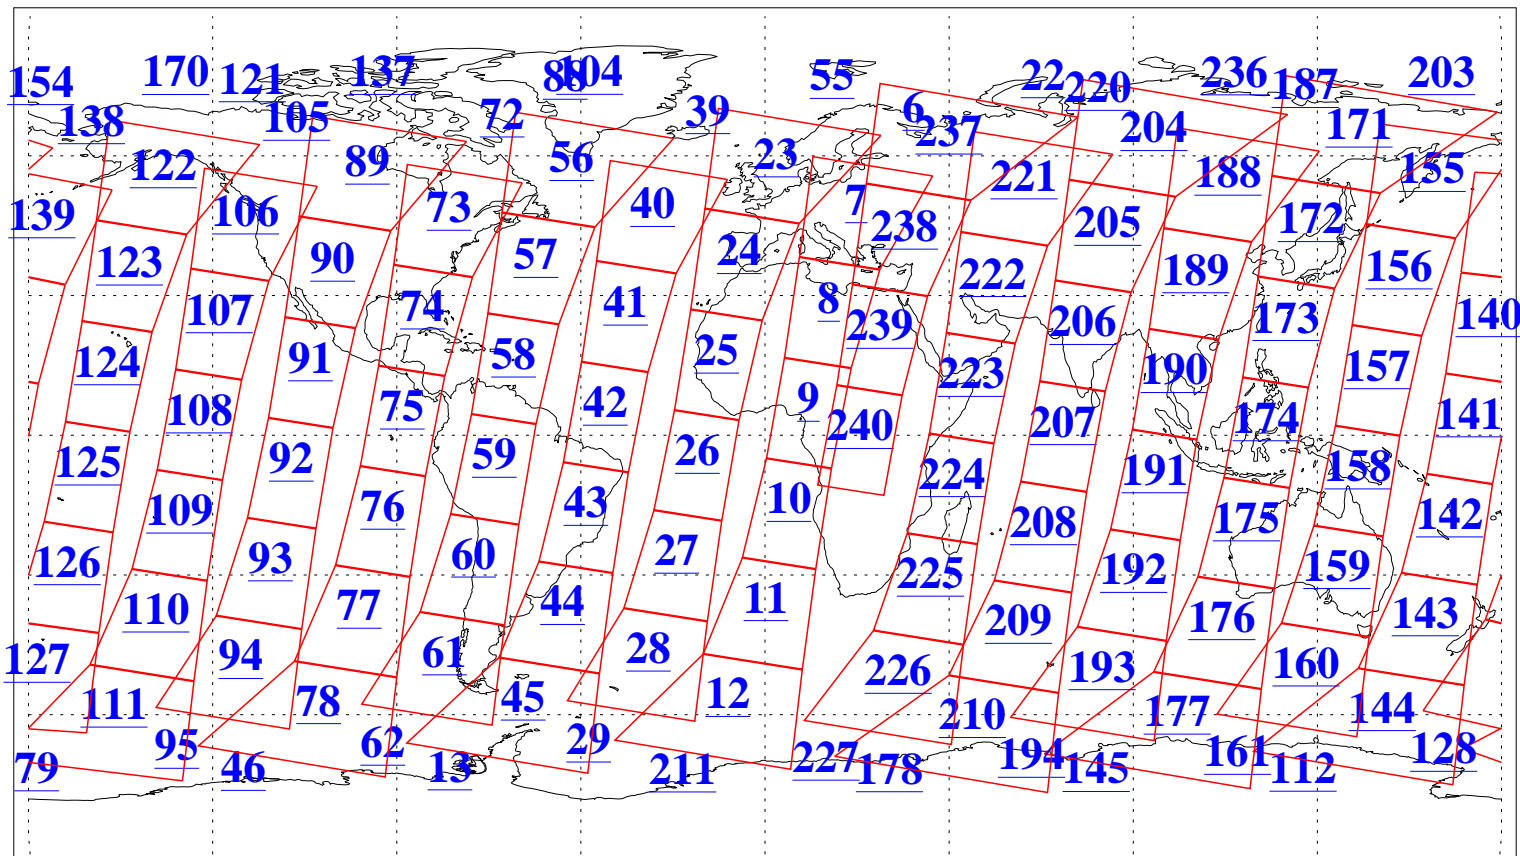

L1B Availability
AMSU Granules: 240
HSB Granules: 0
AIRS Granules: 240

1 Jun 2013
DoY 152
Aqua Day 4046
Granules: 1 to 120

Granules: 121 to 240

Legend: AMSU Available, HSB Available, AIRS Available

L1B Availability
AMSU Granules: 240
HSB Granules: 0
AIRS Granules: 240

1 Jun 2013
DoY 152
Aqua Day 4046
Ascending Granules

Descending Granules

Legend: AMSU Available, HSB Available, AIRS Available

L1B Availability
 AMSU Granules: 240
 HSB Granules: 0
 AIRS Granules: 240

1 Jun 2013
 DoY 152
 Aqua Day 4046

Northern Hemisphere Granules

Southern Hemisphere Granules

Legend: AMSU Available, HSB Available, AIRS Available