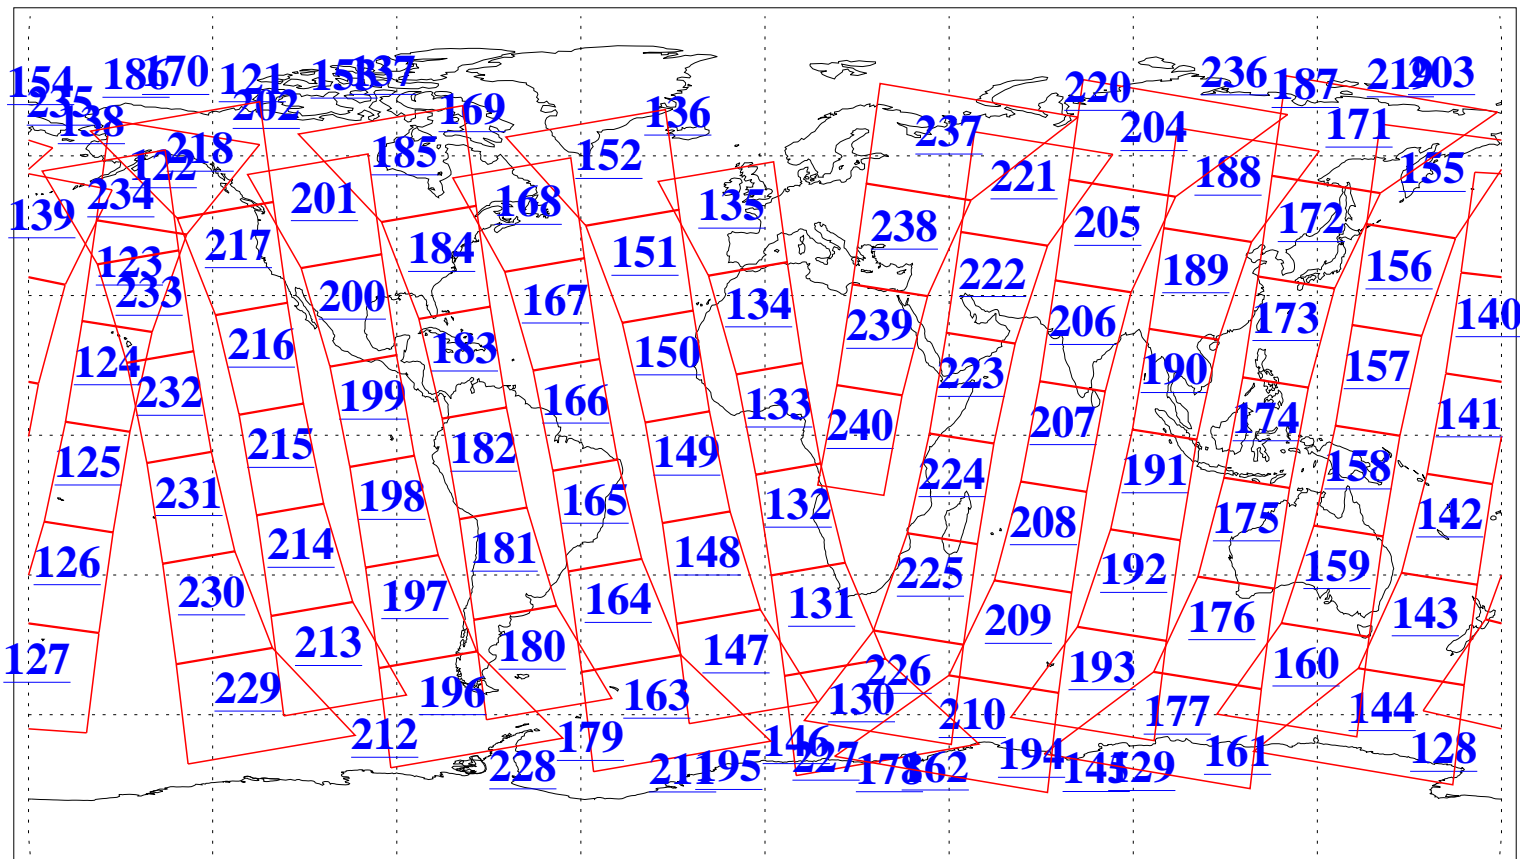

L1B Availability
AMSU Granules: 240
HSB Granules: 0
AIRS Granules: 240

1 Jun 2013
DoY 152
Aqua Day 4046
Granules: 1 to 120

Granules: 121 to 240

Legend: AMSU Available, HSB Available, AIRS Available

L1B Availability
AMSU Granules: 240
HSB Granules: 0
AIRS Granules: 240

1 Jun 2013
DoY 152
Aqua Day 4046
Ascending Granules

Descending Granules

Legend: AMSU Available, HSB Available, AIRS Available

L1B Availability
 AMSU Granules: 240
 HSB Granules: 0
 AIRS Granules: 240

1 Jun 2013
 DoY 152
 Aqua Day 4046

Northern Hemisphere Granules

Southern Hemisphere Granules

Legend: AMSU Available, HSB Available, AIRS Available