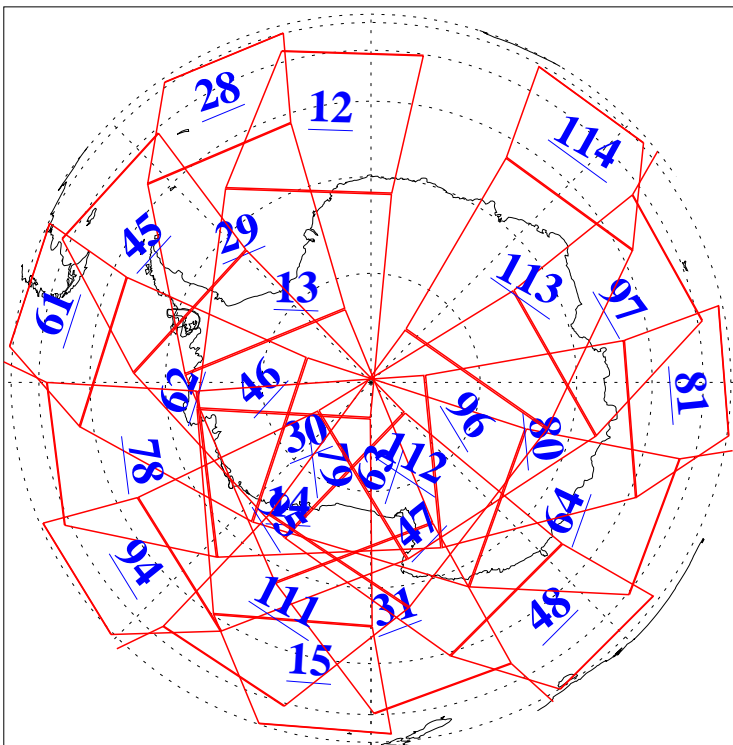

L1B Availability
AMSU Granules: 240
HSB Granules: 0
AIRS Granules: 240

1 Jun 2013
DoY 152
Aqua Day 4046
Granules: 1 to 120

Granules: 121 to 240

Legend: AMSU Available, HSB Available, AIRS Available

L1B Availability
AMSU Granules: 240
HSB Granules: 0
AIRS Granules: 240

1 Jun 2013
DoY 152
Aqua Day 4046
Ascending Granules

Descending Granules

Legend: AMSU Available, HSB Available, AIRS Available

L1B Availability
 AMSU Granules: 240
 HSB Granules: 0
 AIRS Granules: 240

1 Jun 2013
 DoY 152
 Aqua Day 4046

Northern Hemisphere Granules

Southern Hemisphere Granules

Legend: AMSU Available, HSB Available, AIRS Available