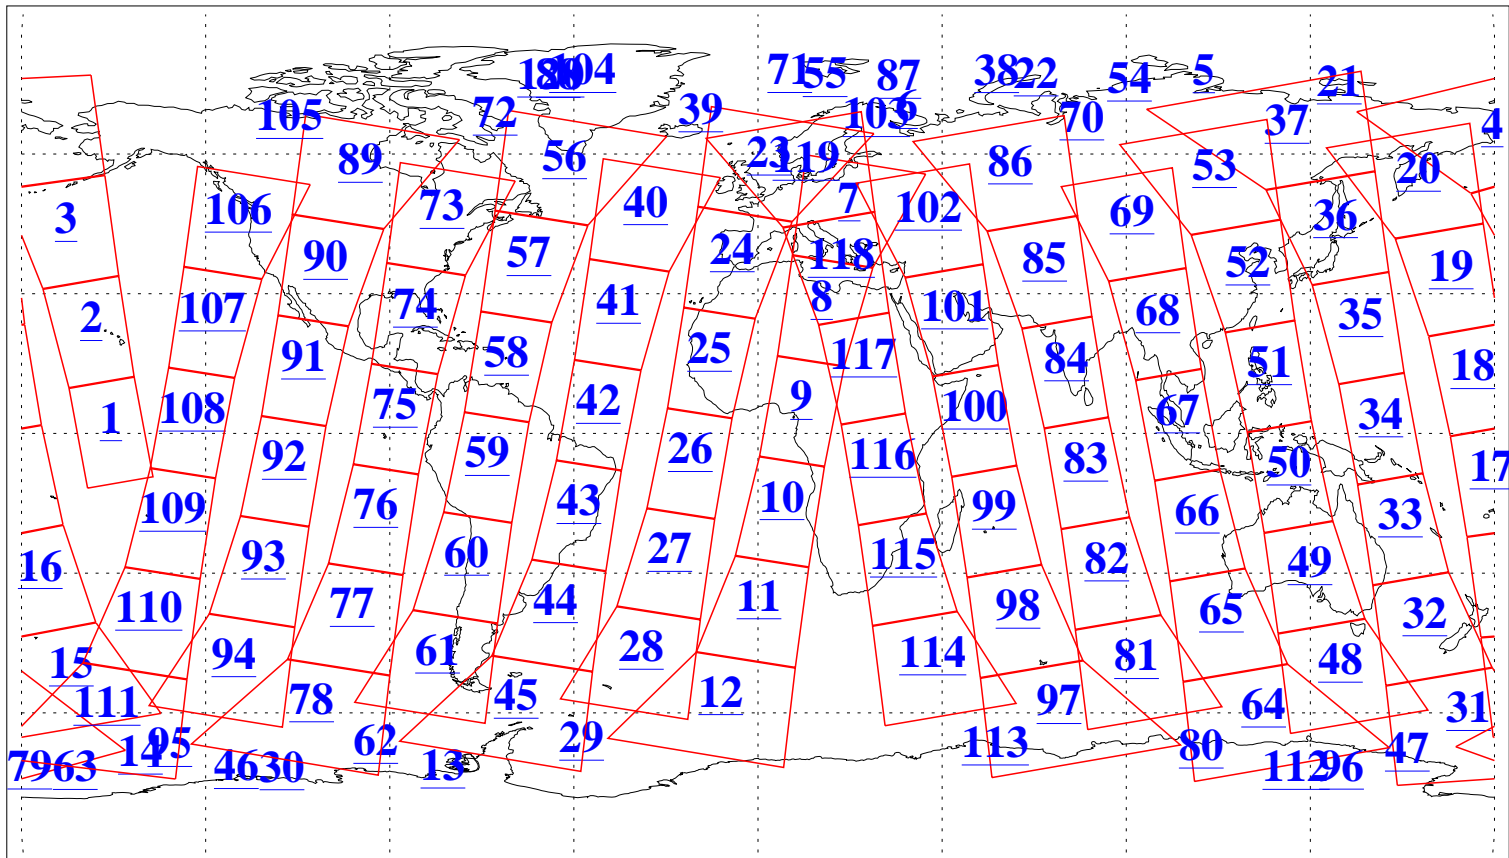

L1B Availability
AMSU Granules: 240
HSB Granules: 0
AIRS Granules: 240

1 Jun 2013
DoY 152
Aqua Day 4046
Granules: 1 to 120

Granules: 121 to 240

Legend: AMSU Available, HSB Available, AIRS Available

L1B Availability
AMSU Granules: 240
HSB Granules: 0
AIRS Granules: 240

1 Jun 2013
DoY 152
Aqua Day 4046
Ascending Granules

Descending Granules

Legend: AMSU Available, HSB Available, AIRS Available

L1B Availability
 AMSU Granules: 240
 HSB Granules: 0
 AIRS Granules: 240

1 Jun 2013
 DoY 152
 Aqua Day 4046

Northern Hemisphere Granules

Southern Hemisphere Granules

Legend: AMSU Available, HSB Available, AIRS Available