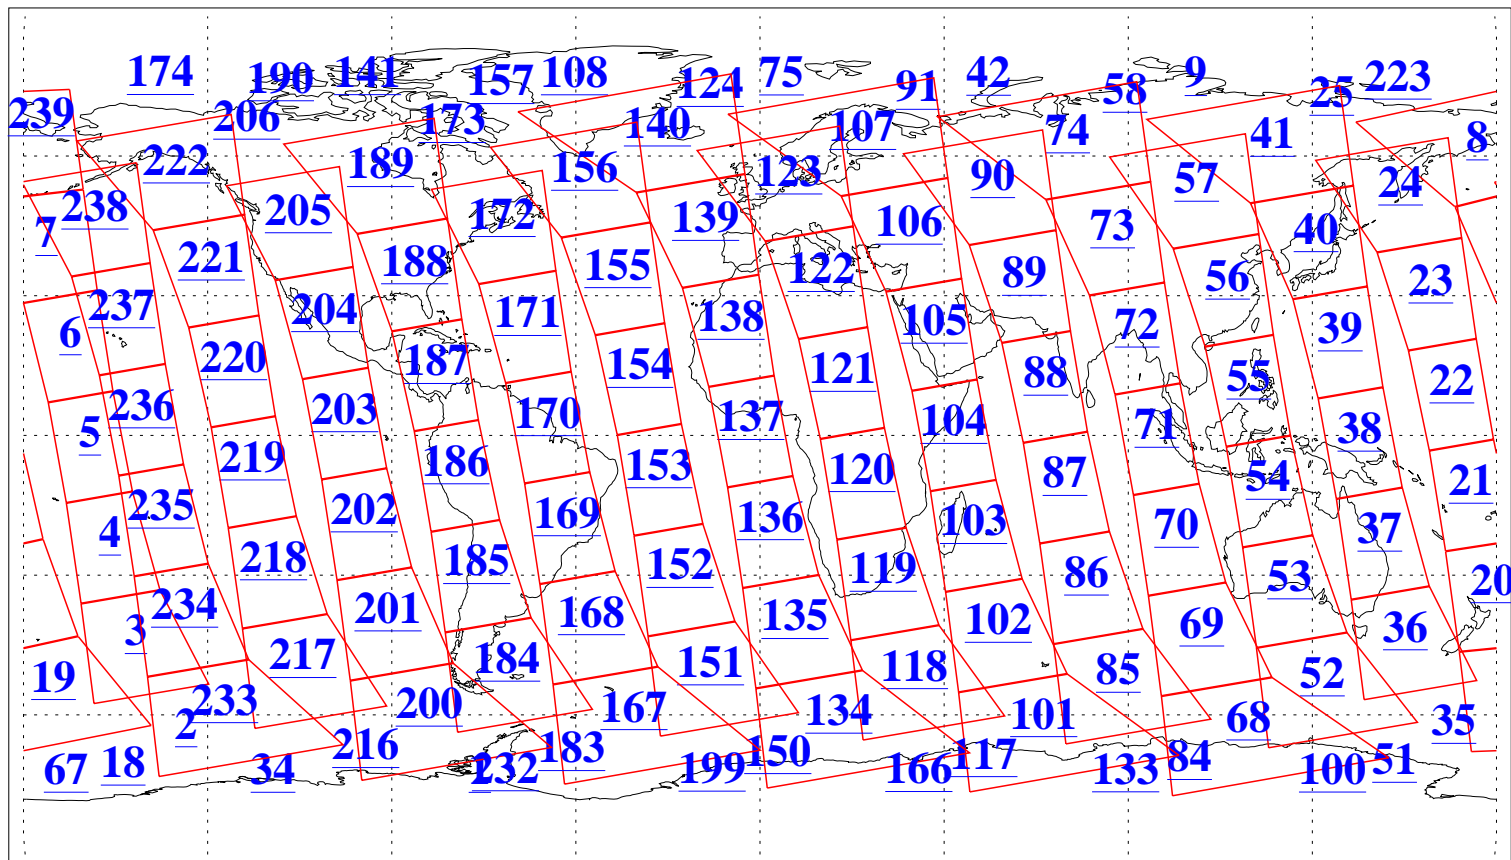

L1B Availability
AMSU Granules: 240
HSB Granules: 0
AIRS Granules: 240

28 May 2013
DoY 148
Aqua Day 4042
Granules: 1 to 120

Granules: 121 to 240

Legend: AMSU Available, HSB Available, AIRS Available

L1B Availability
AMSU Granules: 240
HSB Granules: 0
AIRS Granules: 240

28 May 2013
DoY 148
Aqua Day 4042

Ascending Granules

Descending Granules

Legend: AMSU Available, HSB Available, AIRS Available

L1B Availability
 AMSU Granules: 240
 HSB Granules: 0
 AIRS Granules: 240

28 May 2013
 DoY 148
 Aqua Day 4042

Northern Hemisphere Granules

Southern Hemisphere Granules

Legend: AMSU Available, HSB Available, AIRS Available