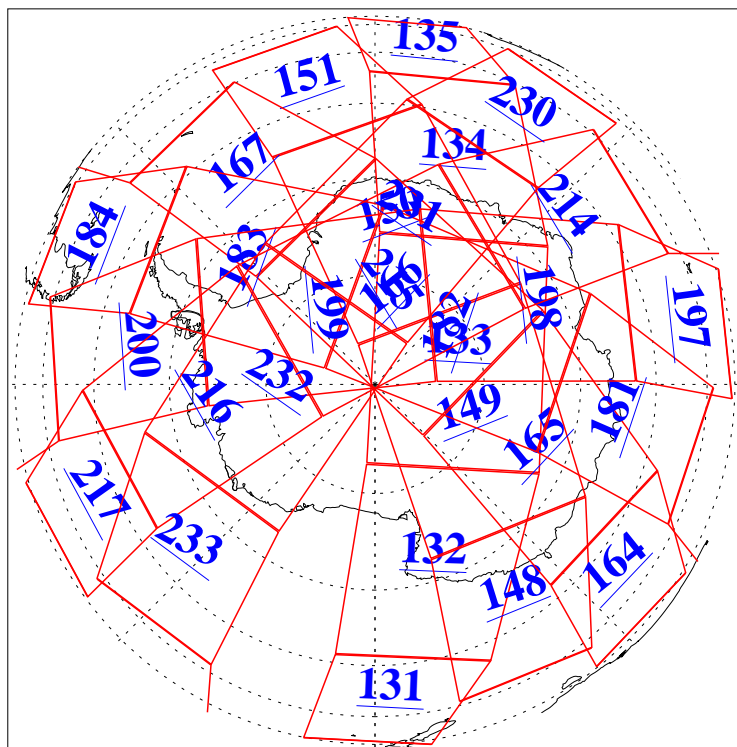

L1B Availability
AMSU Granules: 240
HSB Granules: 0
AIRS Granules: 240

28 May 2013
DoY 148
Aqua Day 4042
Granules: 1 to 120

Granules: 121 to 240

Legend: AMSU Available, HSB Available, AIRS Available

L1B Availability
AMSU Granules: 240
HSB Granules: 0
AIRS Granules: 240

28 May 2013
DoY 148
Aqua Day 4042

Ascending Granules

Descending Granules

Legend: AMSU Available, HSB Available, AIRS Available

L1B Availability
 AMSU Granules: 240
 HSB Granules: 0
 AIRS Granules: 240

28 May 2013
 DoY 148
 Aqua Day 4042

Northern Hemisphere Granules

Southern Hemisphere Granules

Legend: AMSU Available, HSB Available, AIRS Available