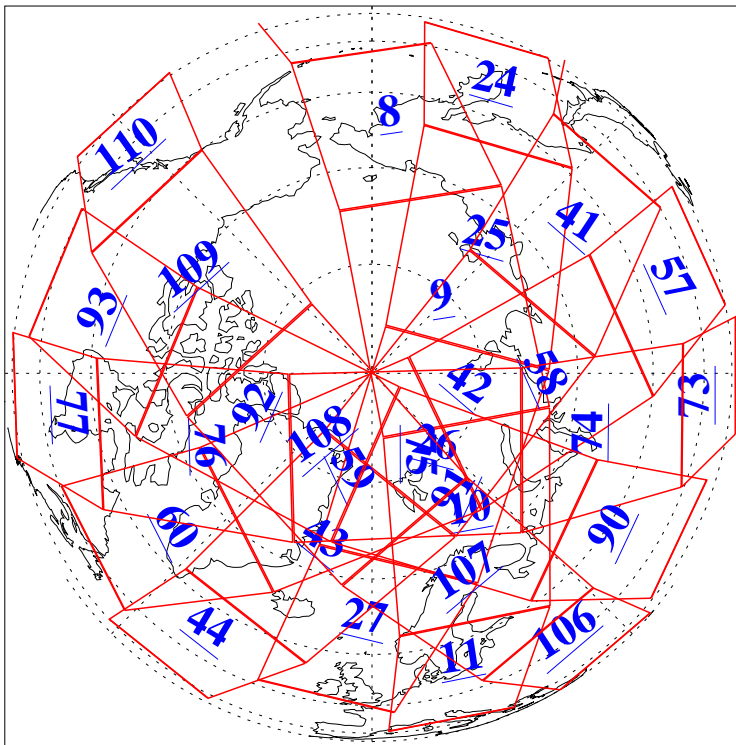

L1B Availability
AMSU Granules: 240
HSB Granules: 0
AIRS Granules: 240

28 May 2013
DoY 148
Aqua Day 4042
Granules: 1 to 120

Granules: 121 to 240

Legend: AMSU Available, HSB Available, AIRS Available

L1B Availability
AMSU Granules: 240
HSB Granules: 0
AIRS Granules: 240

28 May 2013
DoY 148
Aqua Day 4042

Ascending Granules

Descending Granules

Legend: AMSU Available, HSB Available, AIRS Available

L1B Availability
 AMSU Granules: 240
 HSB Granules: 0
 AIRS Granules: 240

28 May 2013
 DoY 148
 Aqua Day 4042

Northern Hemisphere Granules

Southern Hemisphere Granules

Legend: AMSU Available, HSB Available, AIRS Available