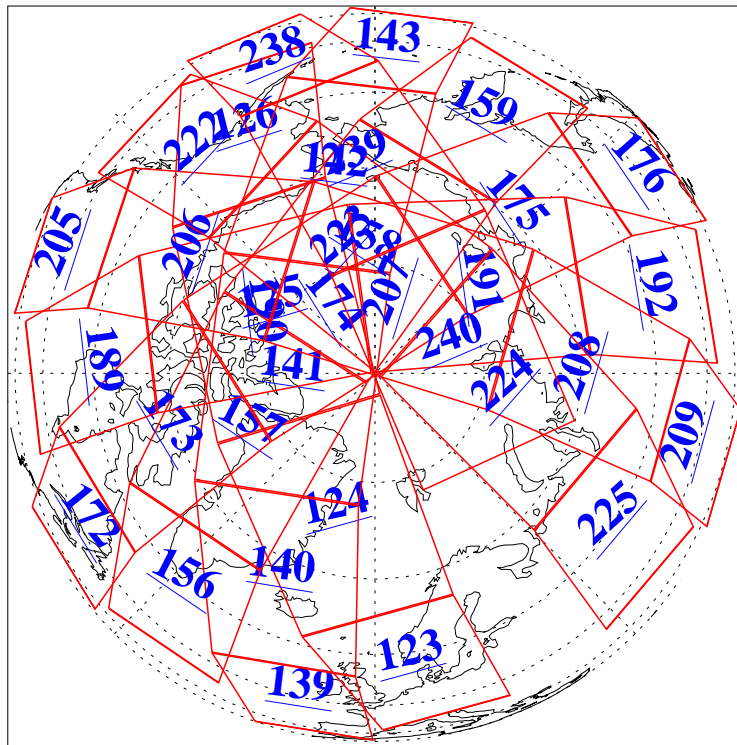

L1B Availability
AMSU Granules: 240
HSB Granules: 0
AIRS Granules: 240

28 May 2013
DoY 148
Aqua Day 4042
Granules: 1 to 120

Granules: 121 to 240

Legend: AMSU Available, HSB Available, AIRS Available

L1B Availability
AMSU Granules: 240
HSB Granules: 0
AIRS Granules: 240

28 May 2013
DoY 148
Aqua Day 4042

Ascending Granules

Descending Granules

Legend: AMSU Available, HSB Available, AIRS Available

L1B Availability
 AMSU Granules: 240
 HSB Granules: 0
 AIRS Granules: 240

28 May 2013
 DoY 148
 Aqua Day 4042

Northern Hemisphere Granules

Southern Hemisphere Granules

Legend: AMSU Available, HSB Available, AIRS Available