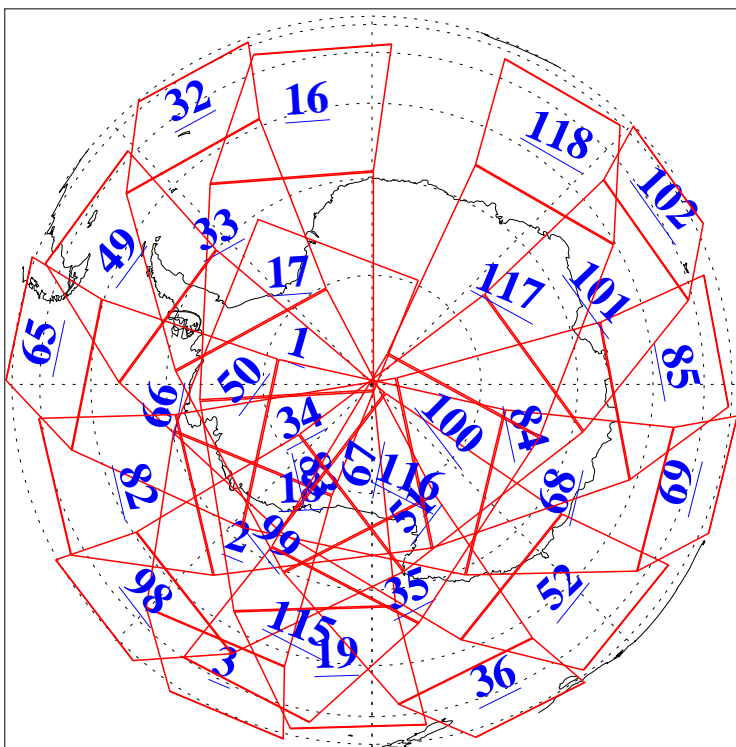

L1B Availability
AMSU Granules: 240
HSB Granules: 0
AIRS Granules: 240

28 May 2013
DoY 148
Aqua Day 4042
Granules: 1 to 120

Granules: 121 to 240

Legend: AMSU Available, HSB Available, AIRS Available

L1B Availability
AMSU Granules: 240
HSB Granules: 0
AIRS Granules: 240

28 May 2013
DoY 148
Aqua Day 4042

Ascending Granules

Descending Granules

Legend: AMSU Available, HSB Available, AIRS Available

L1B Availability
 AMSU Granules: 240
 HSB Granules: 0
 AIRS Granules: 240

28 May 2013
 DoY 148
 Aqua Day 4042

Northern Hemisphere Granules

Southern Hemisphere Granules

Legend: AMSU Available, HSB Available, AIRS Available