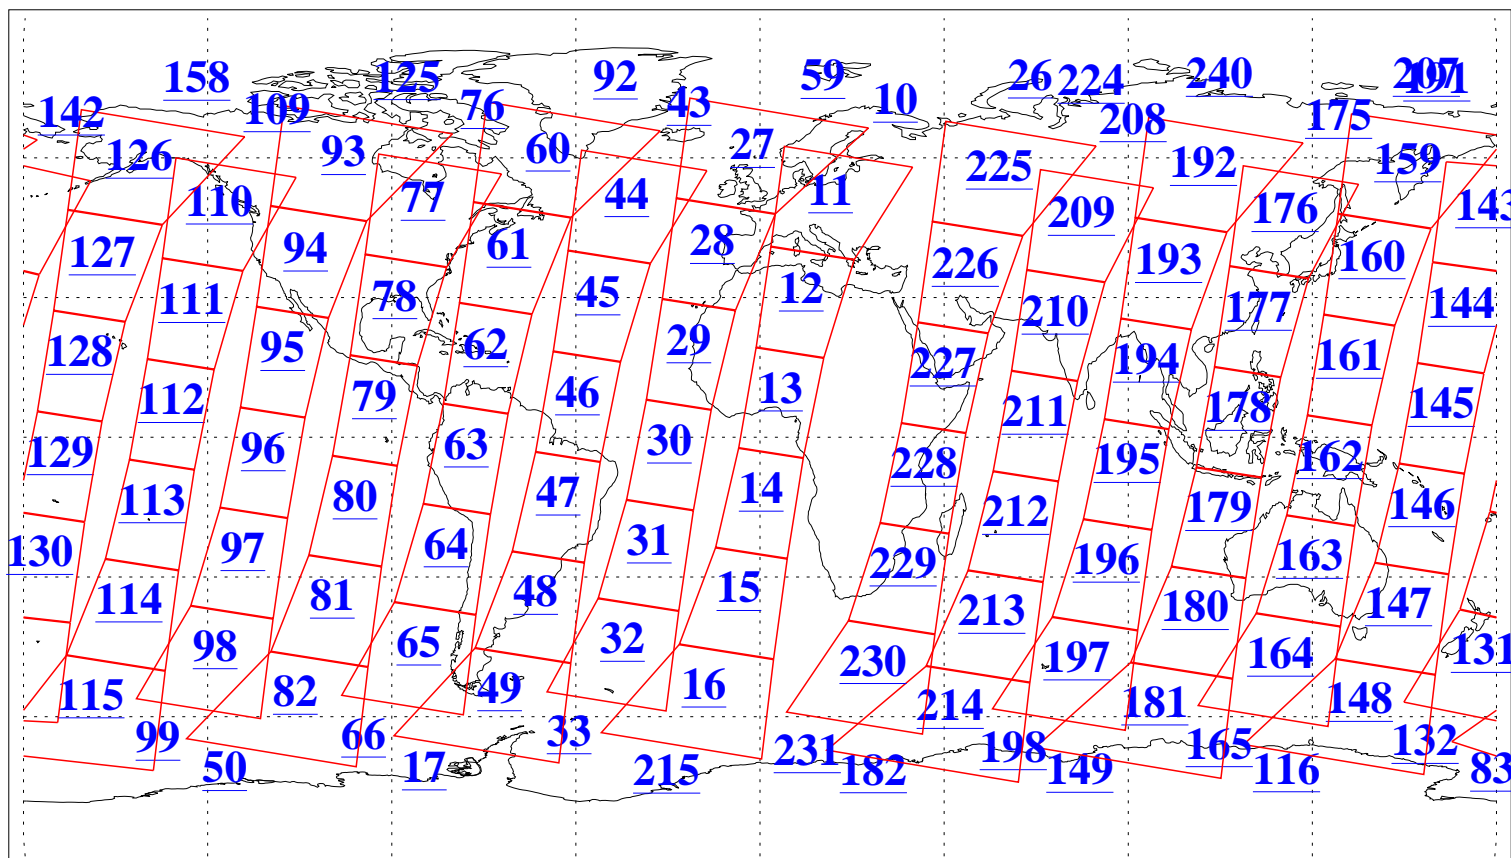

L1B Availability
AMSU Granules: 240
HSB Granules: 0
AIRS Granules: 240

28 May 2013
DoY 148
Aqua Day 4042
Granules: 1 to 120

Granules: 121 to 240

Legend: AMSU Available, HSB Available, AIRS Available

L1B Availability
AMSU Granules: 240
HSB Granules: 0
AIRS Granules: 240

28 May 2013
DoY 148
Aqua Day 4042

Ascending Granules

Descending Granules

Legend: AMSU Available, HSB Available, AIRS Available

L1B Availability
 AMSU Granules: 240
 HSB Granules: 0
 AIRS Granules: 240

28 May 2013
 DoY 148
 Aqua Day 4042

Northern Hemisphere Granules

Southern Hemisphere Granules

Legend: AMSU Available, HSB Available, AIRS Available