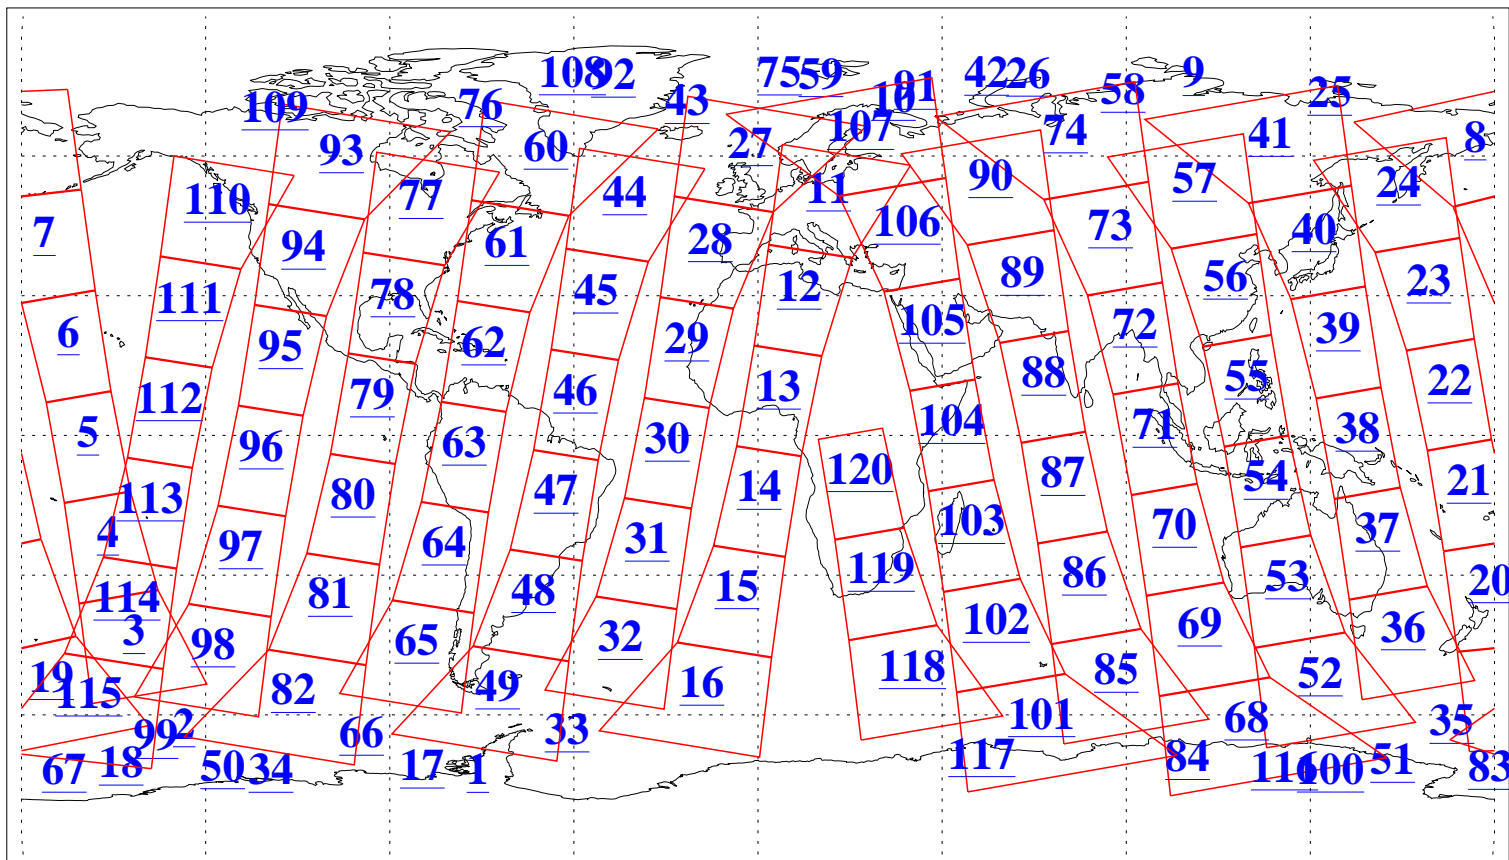

L1B Availability
AMSU Granules: 240
HSB Granules: 0
AIRS Granules: 240

28 May 2013
DoY 148
Aqua Day 4042
Granules: 1 to 120

Granules: 121 to 240

Legend: AMSU Available, HSB Available, AIRS Available

L1B Availability
AMSU Granules: 240
HSB Granules: 0
AIRS Granules: 240

28 May 2013
DoY 148
Aqua Day 4042

Ascending Granules

Descending Granules

Legend: AMSU Available, HSB Available, AIRS Available

L1B Availability
 AMSU Granules: 240
 HSB Granules: 0
 AIRS Granules: 240

28 May 2013
 DoY 148
 Aqua Day 4042

Northern Hemisphere Granules

Southern Hemisphere Granules

Legend: AMSU Available, HSB Available, AIRS Available