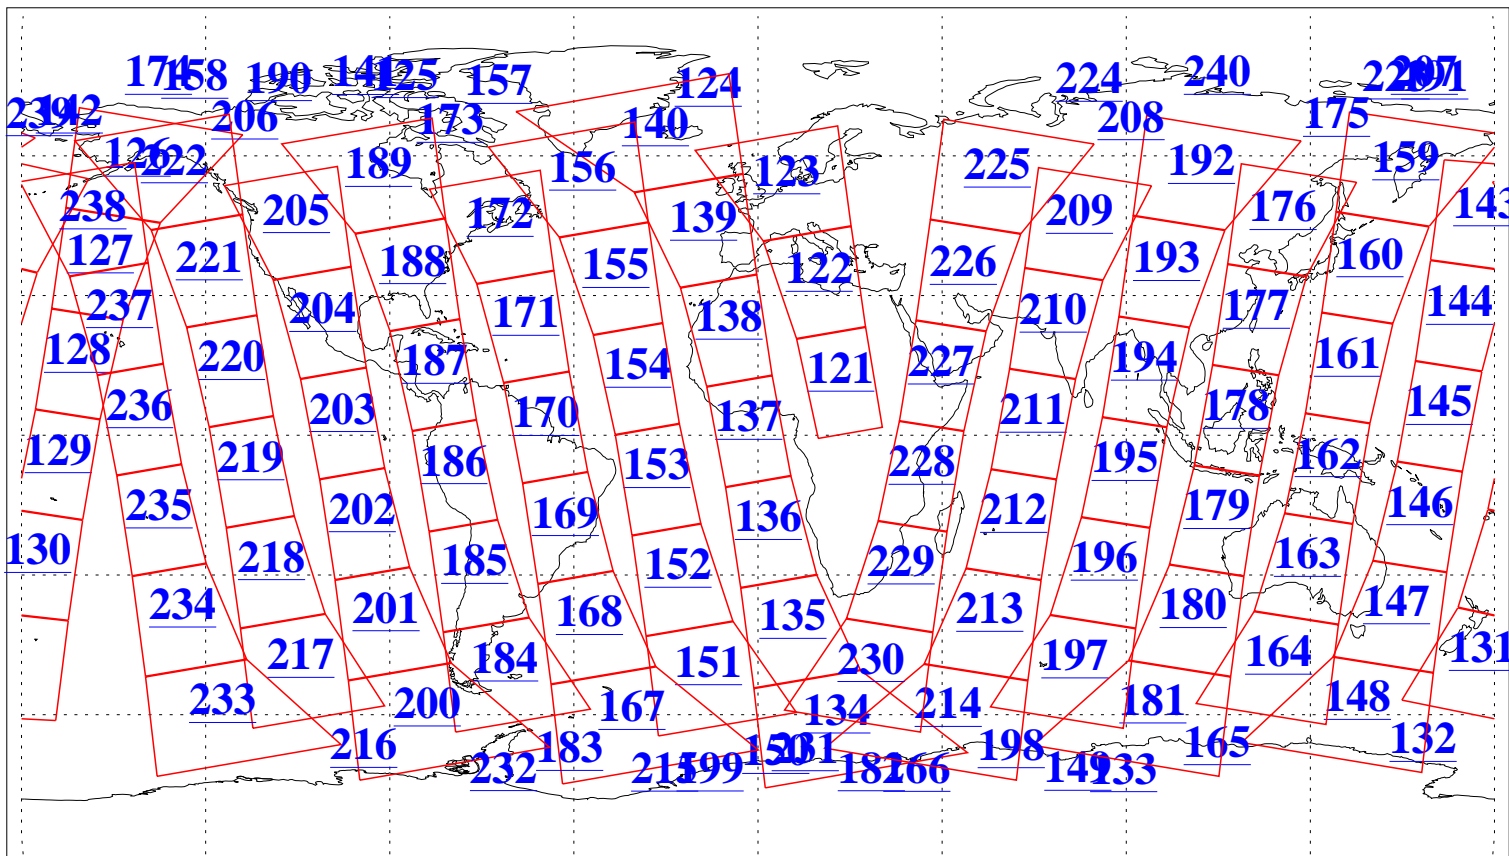

L1B Availability
AMSU Granules: 240
HSB Granules: 0
AIRS Granules: 240

28 May 2013
DoY 148
Aqua Day 4042
Granules: 1 to 120

Granules: 121 to 240

Legend: AMSU Available, HSB Available, AIRS Available

L1B Availability
AMSU Granules: 240
HSB Granules: 0
AIRS Granules: 240

28 May 2013
DoY 148
Aqua Day 4042

Ascending Granules

Descending Granules

Legend: AMSU Available, HSB Available, AIRS Available

L1B Availability
 AMSU Granules: 240
 HSB Granules: 0
 AIRS Granules: 240

28 May 2013
 DoY 148
 Aqua Day 4042

Northern Hemisphere Granules

Southern Hemisphere Granules

Legend: AMSU Available, HSB Available, AIRS Available