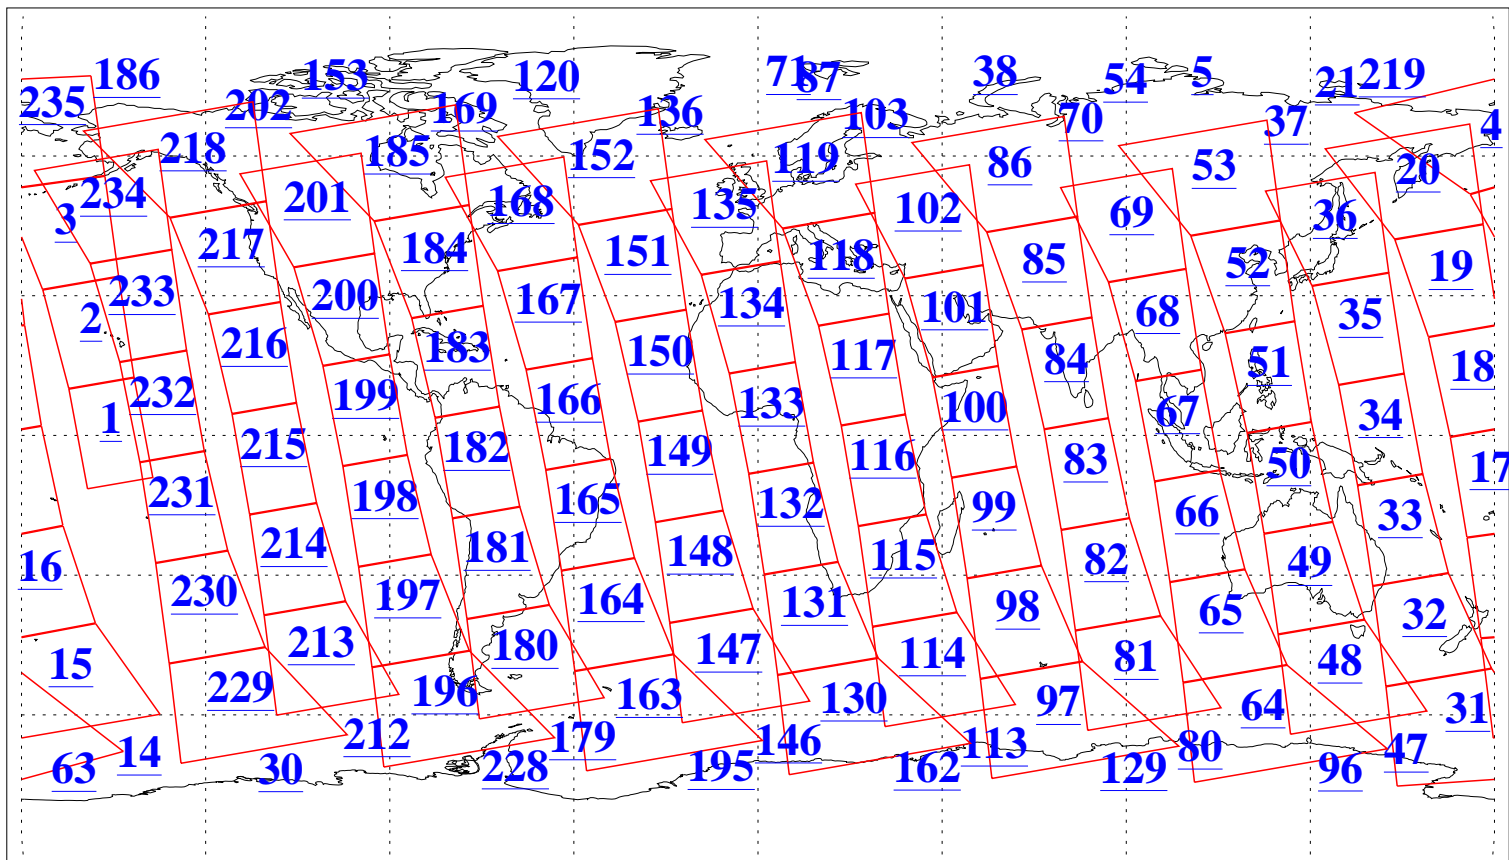

L1B Availability
AMSU Granules: 240
HSB Granules: 0
AIRS Granules: 240

16 May 2013
DoY 136
Aqua Day 4030
Granules: 1 to 120

Granules: 121 to 240

Legend: AMSU Available, HSB Available, AIRS Available

L1B Availability
AMSU Granules: 240
HSB Granules: 0
AIRS Granules: 240

16 May 2013
DoY 136
Aqua Day 4030
Ascending Granules

Descending Granules

Legend: AMSU Available, HSB Available, AIRS Available

L1B Availability
AMSU Granules: 240
HSB Granules: 0
AIRS Granules: 240

16 May 2013
DoY 136
Aqua Day 4030

Northern Hemisphere Granules

Southern Hemisphere Granules

Legend: AMSU Available, HSB Available, AIRS Available