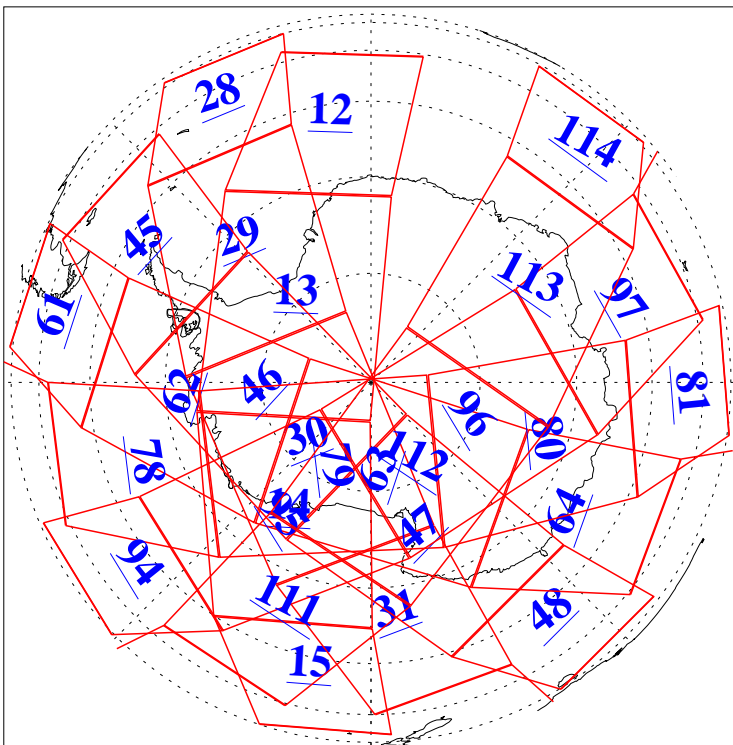

L1B Availability
AMSU Granules: 240
HSB Granules: 0
AIRS Granules: 240

16 May 2013
DoY 136
Aqua Day 4030
Granules: 1 to 120

Granules: 121 to 240

Legend: AMSU Available, HSB Available, AIRS Available

L1B Availability
AMSU Granules: 240
HSB Granules: 0
AIRS Granules: 240

16 May 2013
DoY 136
Aqua Day 4030
Ascending Granules

Descending Granules

Legend: AMSU Available, HSB Available, AIRS Available

L1B Availability
AMSU Granules: 240
HSB Granules: 0
AIRS Granules: 240

16 May 2013
DoY 136
Aqua Day 4030

Northern Hemisphere Granules

Southern Hemisphere Granules

Legend: AMSU Available, HSB Available, AIRS Available