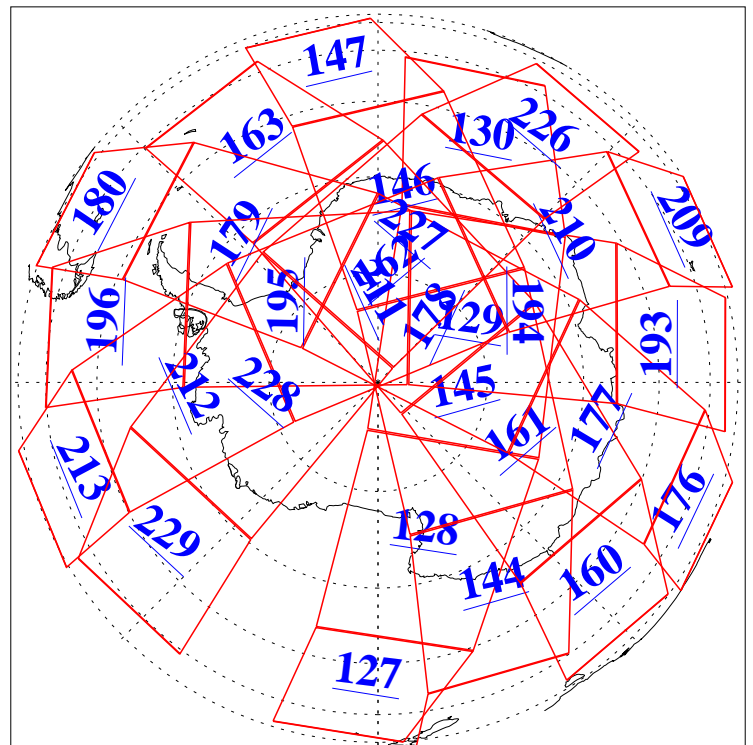

L1B Availability
AMSU Granules: 240
HSB Granules: 0
AIRS Granules: 240

16 May 2013
DoY 136
Aqua Day 4030
Granules: 1 to 120

Granules: 121 to 240

Legend: AMSU Available, HSB Available, AIRS Available

L1B Availability
AMSU Granules: 240
HSB Granules: 0
AIRS Granules: 240

16 May 2013
DoY 136
Aqua Day 4030
Ascending Granules

Descending Granules

Legend: AMSU Available, HSB Available, AIRS Available

L1B Availability
AMSU Granules: 240
HSB Granules: 0
AIRS Granules: 240

16 May 2013
DoY 136
Aqua Day 4030

Northern Hemisphere Granules

Southern Hemisphere Granules

Legend: AMSU Available, HSB Available, AIRS Available