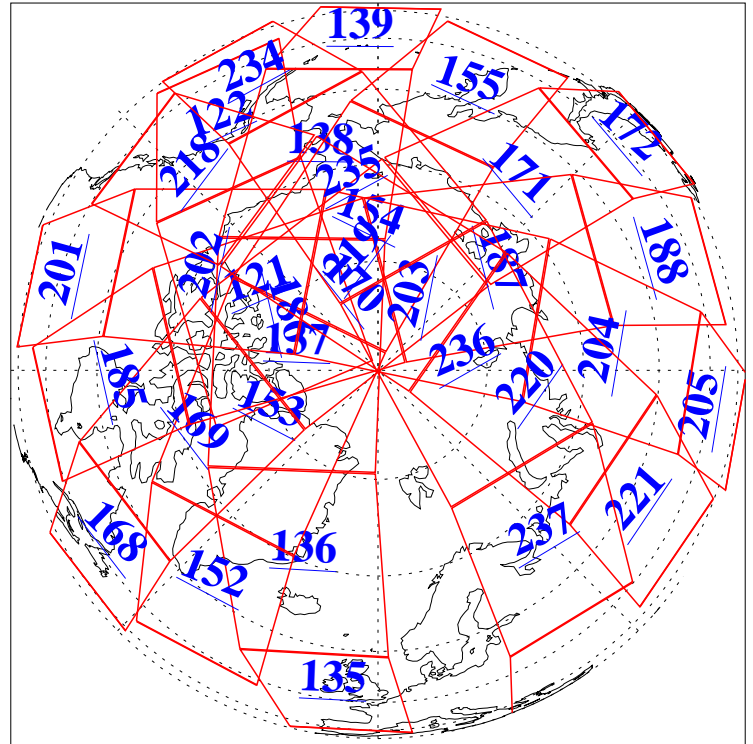

16 May 2013
DoY 136
Aqua Day 4030
Ascending Granules

Descending Granules

Legend: AMSU Available, HSB Available, AIRS Available

L1B Availability
AMSU Granules: 240
HSB Granules: 0
AIRS Granules: 240

16 May 2013
DoY 136
Aqua Day 4030

Northern Hemisphere Granules

Southern Hemisphere Granules

Legend: AMSU Available, HSB Available, AIRS Available