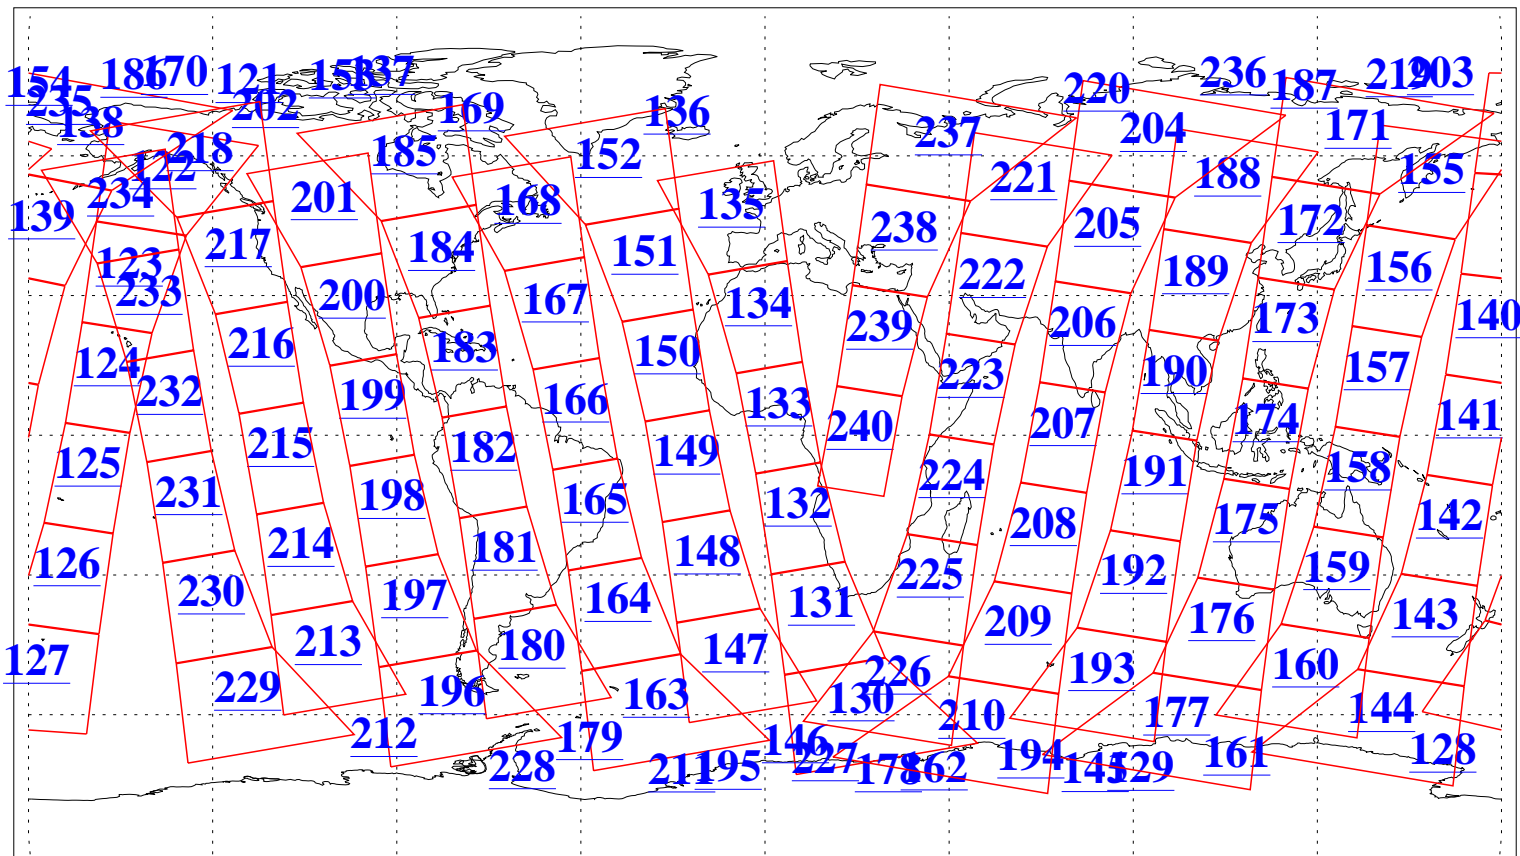

L1B Availability
AMSU Granules: 240
HSB Granules: 0
AIRS Granules: 240

16 May 2013
DoY 136
Aqua Day 4030
Granules: 1 to 120

Granules: 121 to 240

Legend: AMSU Available, HSB Available, AIRS Available

L1B Availability
AMSU Granules: 240
HSB Granules: 0
AIRS Granules: 240

16 May 2013
DoY 136
Aqua Day 4030
Ascending Granules

Descending Granules

Legend: AMSU Available, HSB Available, AIRS Available

L1B Availability
AMSU Granules: 240
HSB Granules: 0
AIRS Granules: 240

16 May 2013
DoY 136
Aqua Day 4030

Northern Hemisphere Granules

Southern Hemisphere Granules

Legend: AMSU Available, HSB Available, AIRS Available