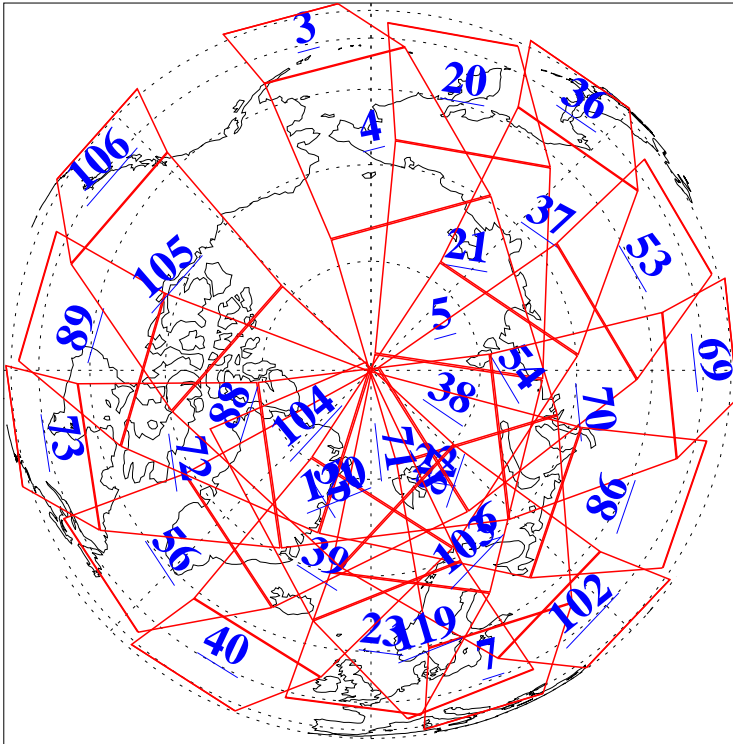

L1B Availability
AMSU Granules: 240
HSB Granules: 0
AIRS Granules: 240

16 May 2013
DoY 136
Aqua Day 4030
Granules: 1 to 120

Granules: 121 to 240

Legend: AMSU Available, HSB Available, AIRS Available

L1B Availability
AMSU Granules: 240
HSB Granules: 0
AIRS Granules: 240

16 May 2013
DoY 136
Aqua Day 4030
Ascending Granules

Descending Granules

Legend: AMSU Available, HSB Available, AIRS Available

L1B Availability
AMSU Granules: 240
HSB Granules: 0
AIRS Granules: 240

16 May 2013
DoY 136
Aqua Day 4030

Northern Hemisphere Granules

Southern Hemisphere Granules

Legend: AMSU Available, HSB Available, AIRS Available