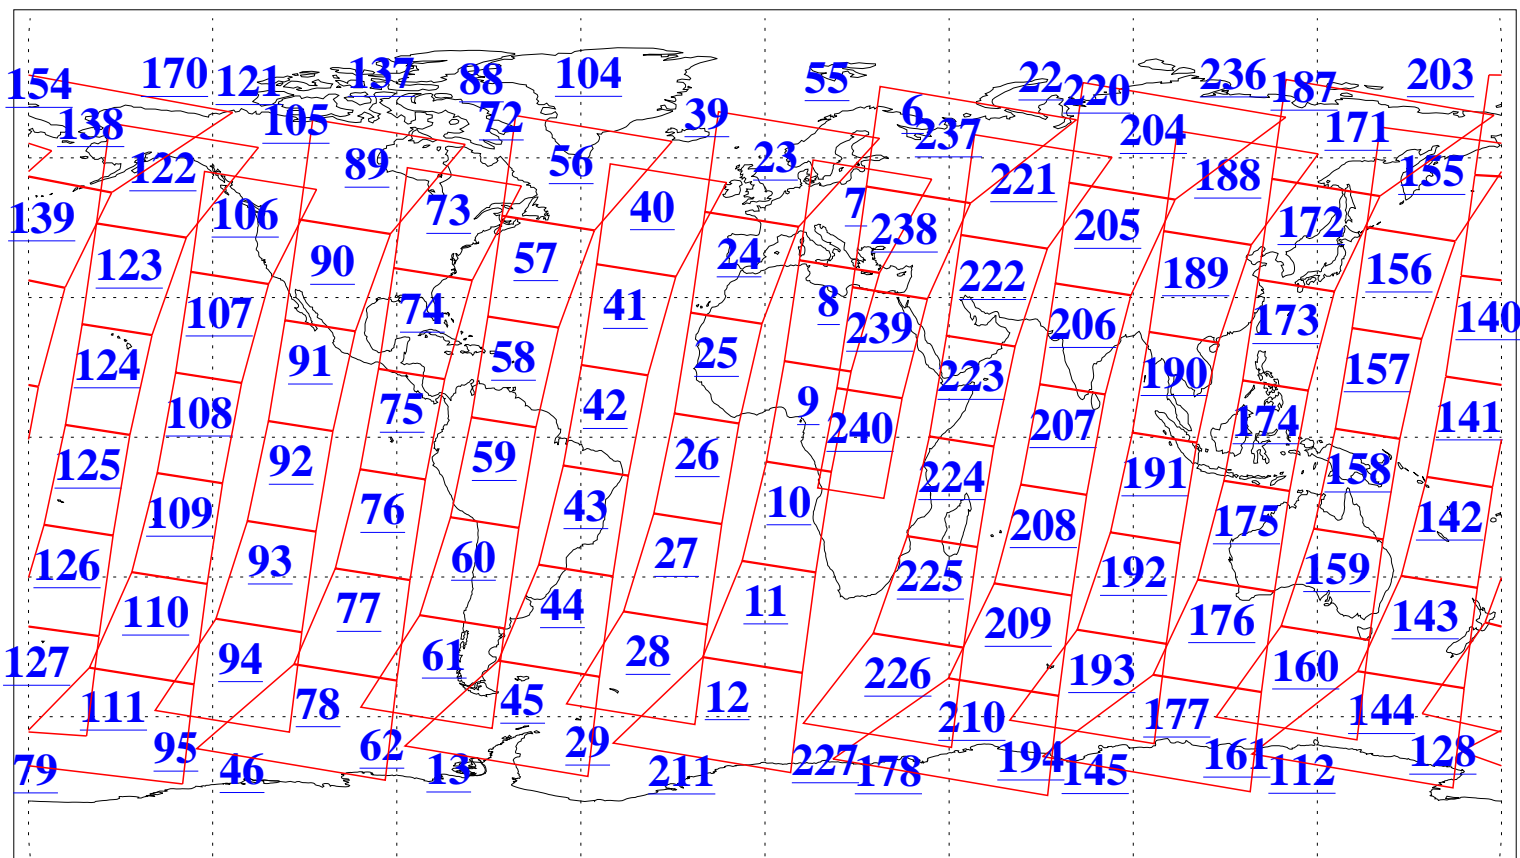

L1B Availability
AMSU Granules: 240
HSB Granules: 0
AIRS Granules: 240

16 May 2013
DoY 136
Aqua Day 4030
Granules: 1 to 120

Granules: 121 to 240

Legend: AMSU Available, HSB Available, AIRS Available

L1B Availability
AMSU Granules: 240
HSB Granules: 0
AIRS Granules: 240

16 May 2013
DoY 136
Aqua Day 4030
Ascending Granules

Descending Granules

Legend: AMSU Available, HSB Available, AIRS Available

L1B Availability
AMSU Granules: 240
HSB Granules: 0
AIRS Granules: 240

16 May 2013
DoY 136
Aqua Day 4030

Northern Hemisphere Granules

Southern Hemisphere Granules

Legend: AMSU Available, HSB Available, AIRS Available