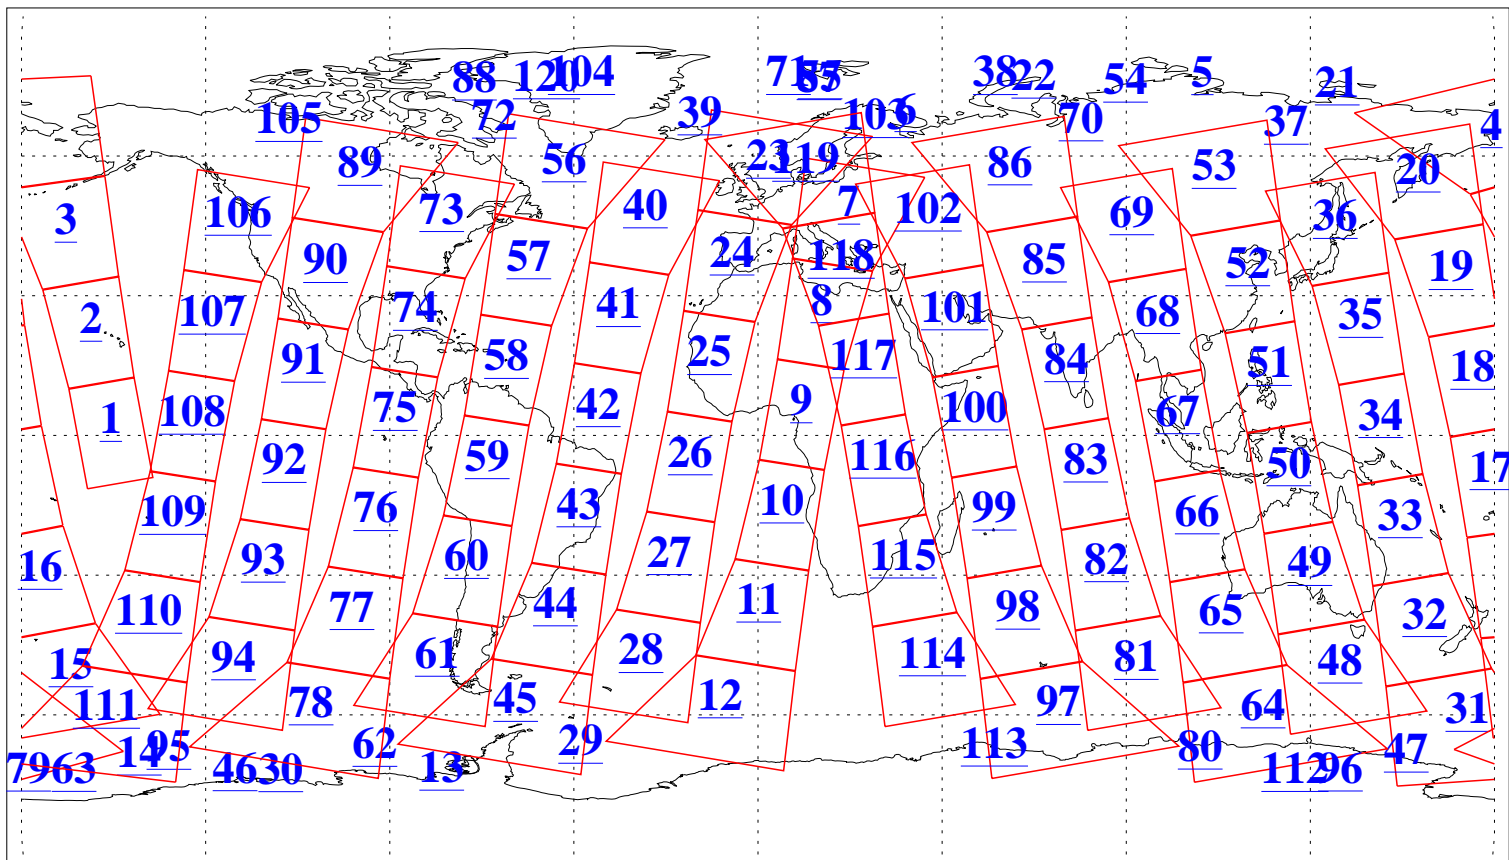

L1B Availability
AMSU Granules: 240
HSB Granules: 0
AIRS Granules: 240

16 May 2013
DoY 136
Aqua Day 4030
Granules: 1 to 120

Granules: 121 to 240

Legend: AMSU Available, HSB Available, AIRS Available

L1B Availability
AMSU Granules: 240
HSB Granules: 0
AIRS Granules: 240

16 May 2013
DoY 136
Aqua Day 4030
Ascending Granules

Descending Granules

Legend: AMSU Available, HSB Available, AIRS Available

L1B Availability
AMSU Granules: 240
HSB Granules: 0
AIRS Granules: 240

16 May 2013
DoY 136
Aqua Day 4030

Northern Hemisphere Granules

Southern Hemisphere Granules

Legend: AMSU Available, HSB Available, AIRS Available