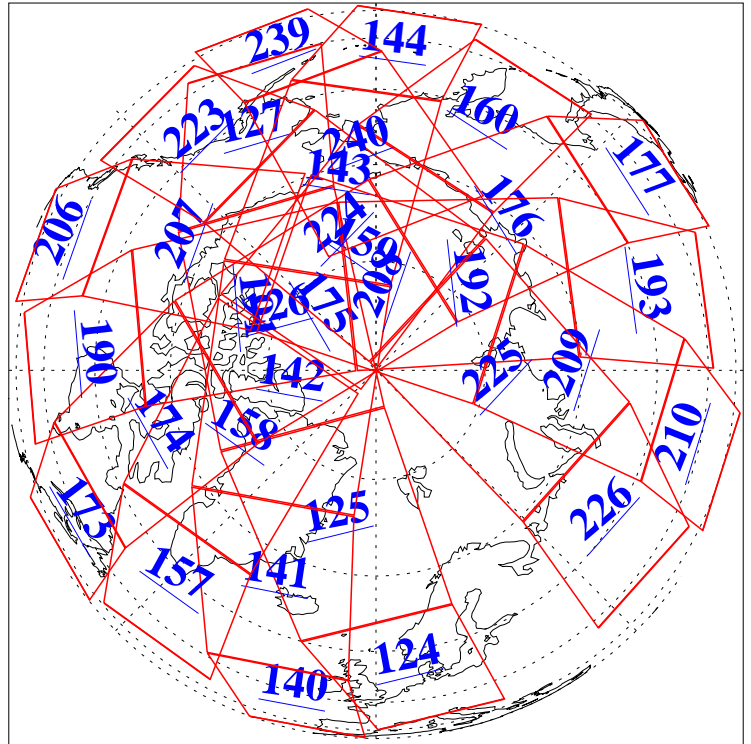

L1B Availability
AMSU Granules: 240
HSB Granules: 0
AIRS Granules: 240

1 Apr 2013
DoY 91
Aqua Day 3985
Granules: 1 to 120

Granules: 121 to 240

Legend: AMSU Available, HSB Available, AIRS Available

L1B Availability
AMSU Granules: 240
HSB Granules: 0
AIRS Granules: 240

1 Apr 2013
DoY 91
Aqua Day 3985
Ascending Granules

Descending Granules

Legend: AMSU Available, HSB Available, AIRS Available

L1B Availability
 AMSU Granules: 240
 HSB Granules: 0
 AIRS Granules: 240

1 Apr 2013
 DoY 91
 Aqua Day 3985

Northern Hemisphere Granules

Southern Hemisphere Granules

Legend: AMSU Available, HSB Available, AIRS Available