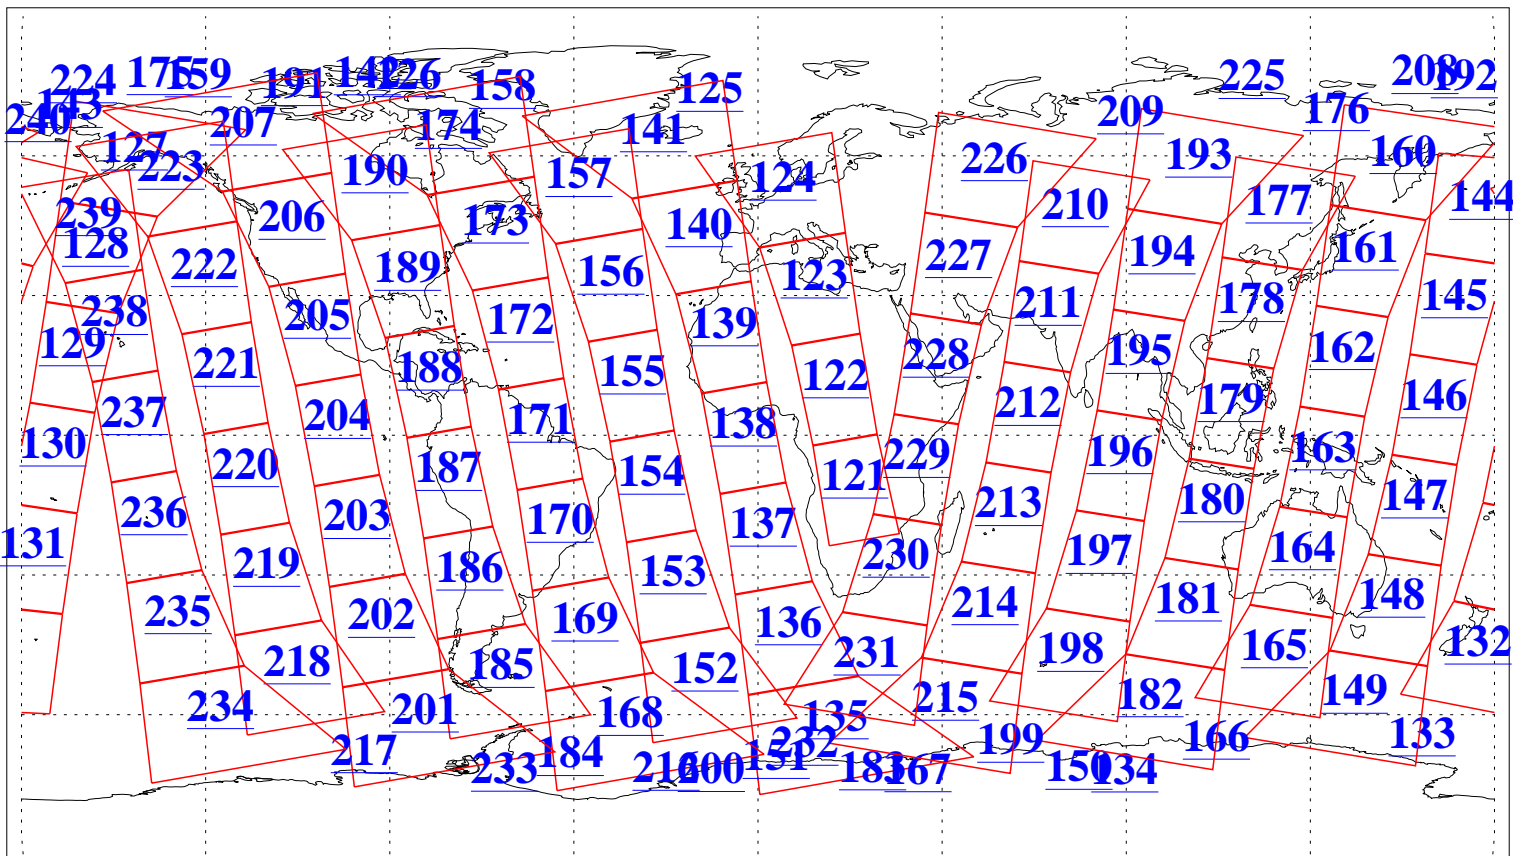

L1B Availability
AMSU Granules: 240
HSB Granules: 0
AIRS Granules: 240

1 Apr 2013
DoY 91
Aqua Day 3985
Granules: 1 to 120

Granules: 121 to 240

Legend: AMSU Available, HSB Available, AIRS Available

L1B Availability
AMSU Granules: 240
HSB Granules: 0
AIRS Granules: 240

1 Apr 2013
DoY 91
Aqua Day 3985
Ascending Granules

Descending Granules

Legend: AMSU Available, HSB Available, AIRS Available

L1B Availability
 AMSU Granules: 240
 HSB Granules: 0
 AIRS Granules: 240

1 Apr 2013
 DoY 91
 Aqua Day 3985

Northern Hemisphere Granules

Southern Hemisphere Granules

Legend: AMSU Available, HSB Available, AIRS Available