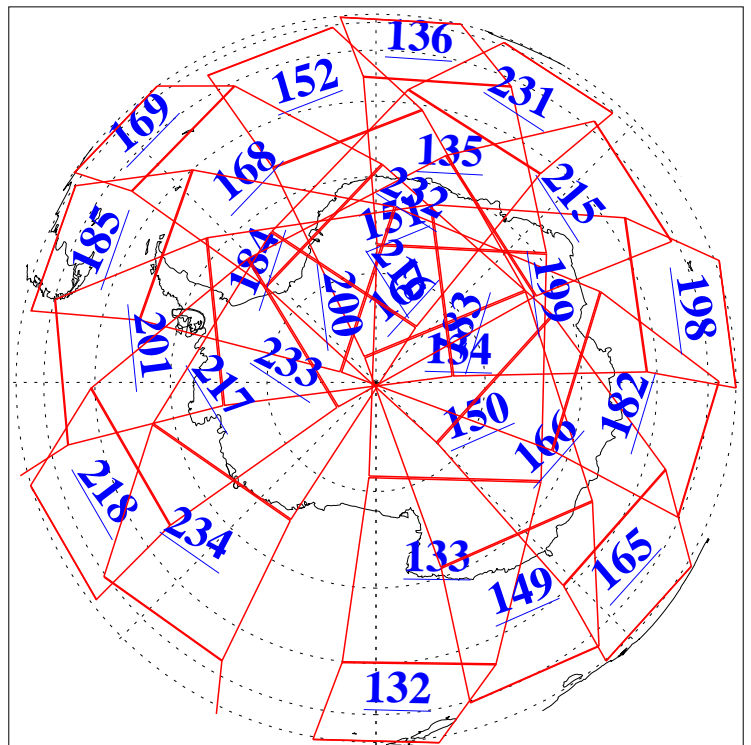

1 Apr 2013
DoY 91
Aqua Day 3985
Ascending Granules

Descending Granules

Legend: AMSU Available, HSB Available, AIRS Available

L1B Availability
 AMSU Granules: 240
 HSB Granules: 0
 AIRS Granules: 240

1 Apr 2013
 DoY 91
 Aqua Day 3985

Northern Hemisphere Granules

Southern Hemisphere Granules

Legend: AMSU Available, HSB Available, AIRS Available