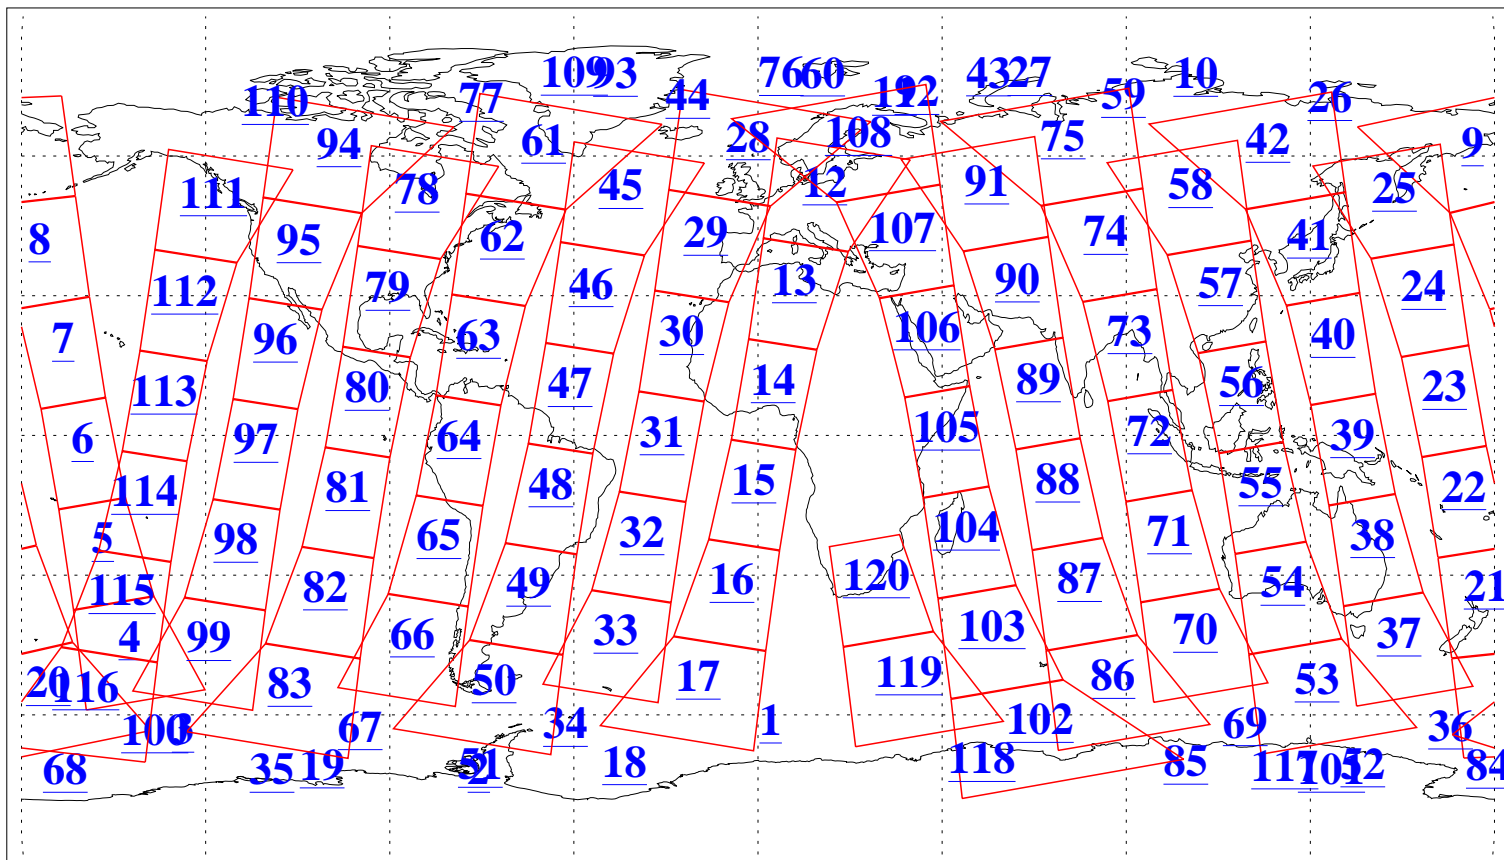

L1B Availability
AMSU Granules: 240
HSB Granules: 0
AIRS Granules: 240

1 Apr 2013
DoY 91
Aqua Day 3985
Granules: 1 to 120

Granules: 121 to 240

Legend: AMSU Available, HSB Available, AIRS Available

L1B Availability
AMSU Granules: 240
HSB Granules: 0
AIRS Granules: 240

1 Apr 2013
DoY 91
Aqua Day 3985
Ascending Granules

Descending Granules

Legend: AMSU Available, HSB Available, AIRS Available

L1B Availability
 AMSU Granules: 240
 HSB Granules: 0
 AIRS Granules: 240

1 Apr 2013
 DoY 91
 Aqua Day 3985

Northern Hemisphere Granules

Southern Hemisphere Granules

Legend: AMSU Available, HSB Available, AIRS Available