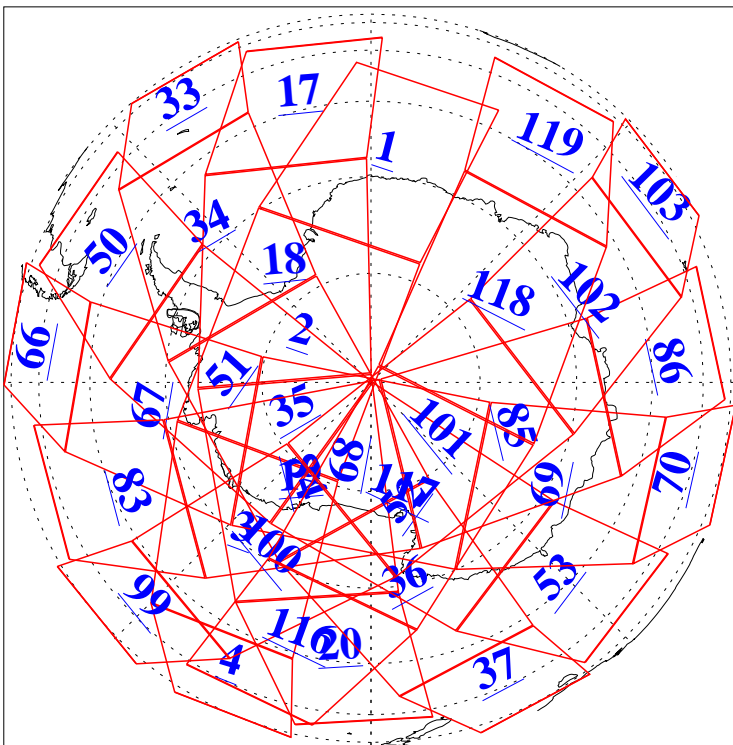

L1B Availability
AMSU Granules: 240
HSB Granules: 0
AIRS Granules: 240

1 Apr 2013
DoY 91
Aqua Day 3985
Granules: 1 to 120

Granules: 121 to 240

Legend: AMSU Available, HSB Available, AIRS Available

L1B Availability
AMSU Granules: 240
HSB Granules: 0
AIRS Granules: 240

1 Apr 2013
DoY 91
Aqua Day 3985
Ascending Granules

Descending Granules

Legend: AMSU Available, HSB Available, AIRS Available

L1B Availability
 AMSU Granules: 240
 HSB Granules: 0
 AIRS Granules: 240

1 Apr 2013
 DoY 91
 Aqua Day 3985

Northern Hemisphere Granules

Southern Hemisphere Granules

Legend: AMSU Available, HSB Available, AIRS Available