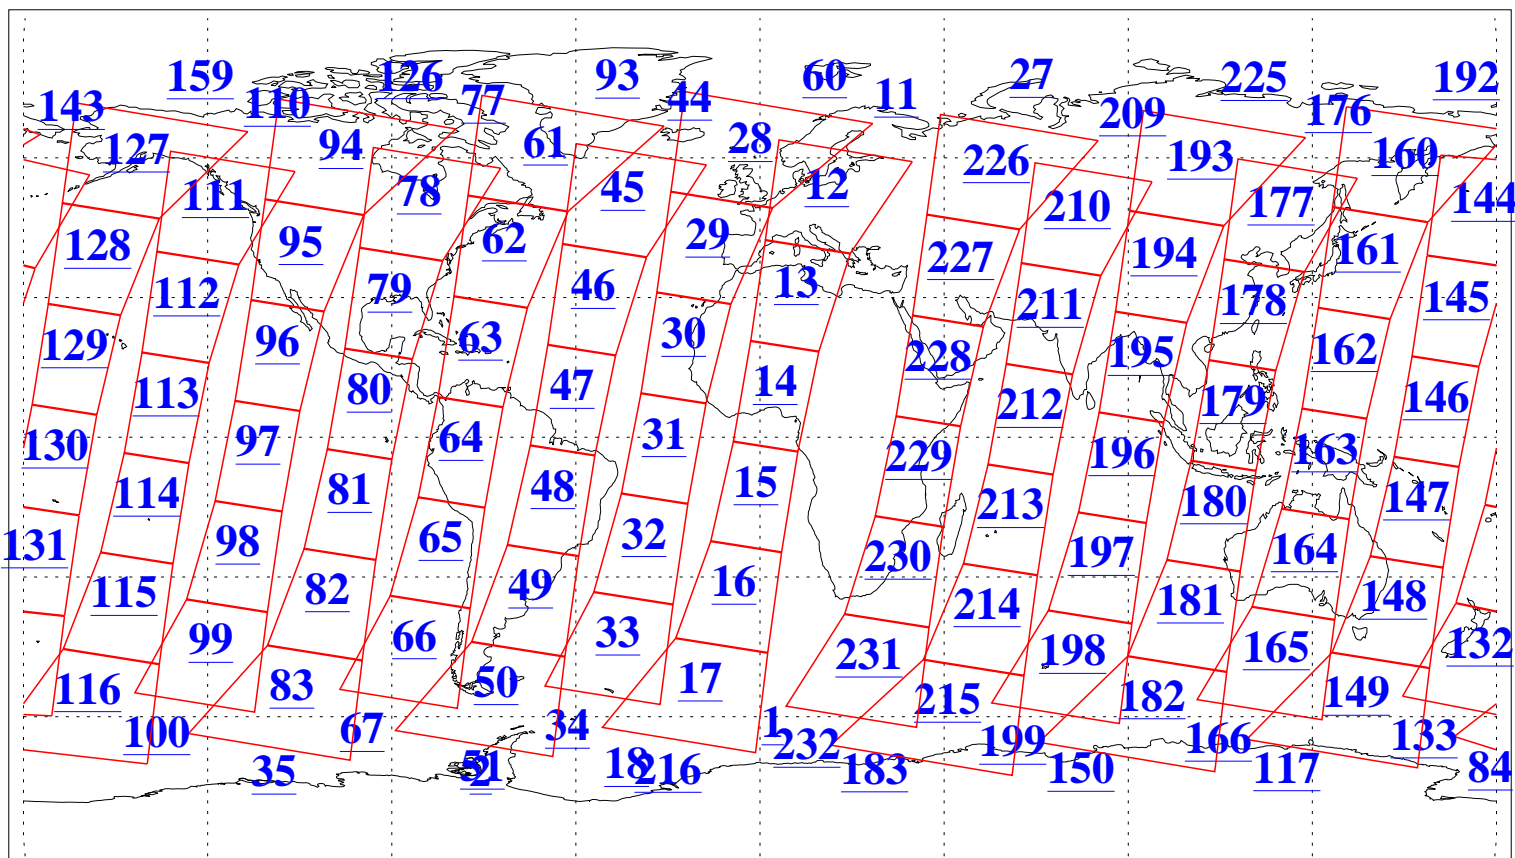

L1B Availability
AMSU Granules: 240
HSB Granules: 0
AIRS Granules: 240

1 Apr 2013
DoY 91
Aqua Day 3985
Granules: 1 to 120

Granules: 121 to 240

Legend: AMSU Available, HSB Available, AIRS Available

L1B Availability
AMSU Granules: 240
HSB Granules: 0
AIRS Granules: 240

1 Apr 2013
DoY 91
Aqua Day 3985
Ascending Granules

Descending Granules

Legend: AMSU Available, HSB Available, AIRS Available

L1B Availability
 AMSU Granules: 240
 HSB Granules: 0
 AIRS Granules: 240

1 Apr 2013
 DoY 91
 Aqua Day 3985

Northern Hemisphere Granules

Southern Hemisphere Granules

Legend: AMSU Available, HSB Available, AIRS Available