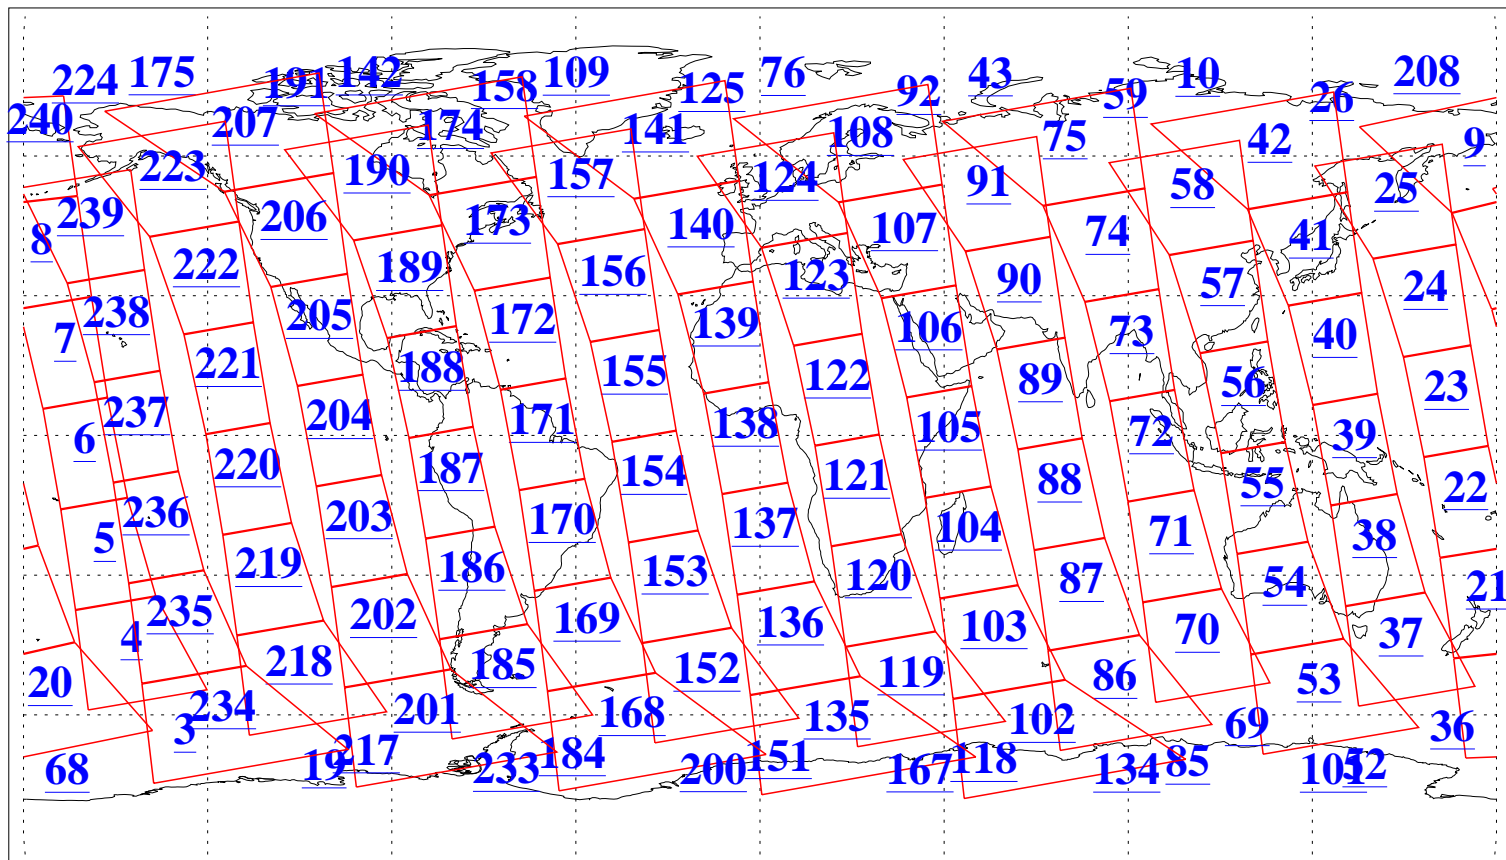

L1B Availability
AMSU Granules: 240
HSB Granules: 0
AIRS Granules: 240

1 Apr 2013
DoY 91
Aqua Day 3985
Granules: 1 to 120

Granules: 121 to 240

Legend: AMSU Available, HSB Available, AIRS Available

L1B Availability
AMSU Granules: 240
HSB Granules: 0
AIRS Granules: 240

1 Apr 2013
DoY 91
Aqua Day 3985
Ascending Granules

Descending Granules

Legend: AMSU Available, HSB Available, AIRS Available

L1B Availability
 AMSU Granules: 240
 HSB Granules: 0
 AIRS Granules: 240

1 Apr 2013
 DoY 91
 Aqua Day 3985

Northern Hemisphere Granules

Southern Hemisphere Granules

Legend: AMSU Available, HSB Available, AIRS Available