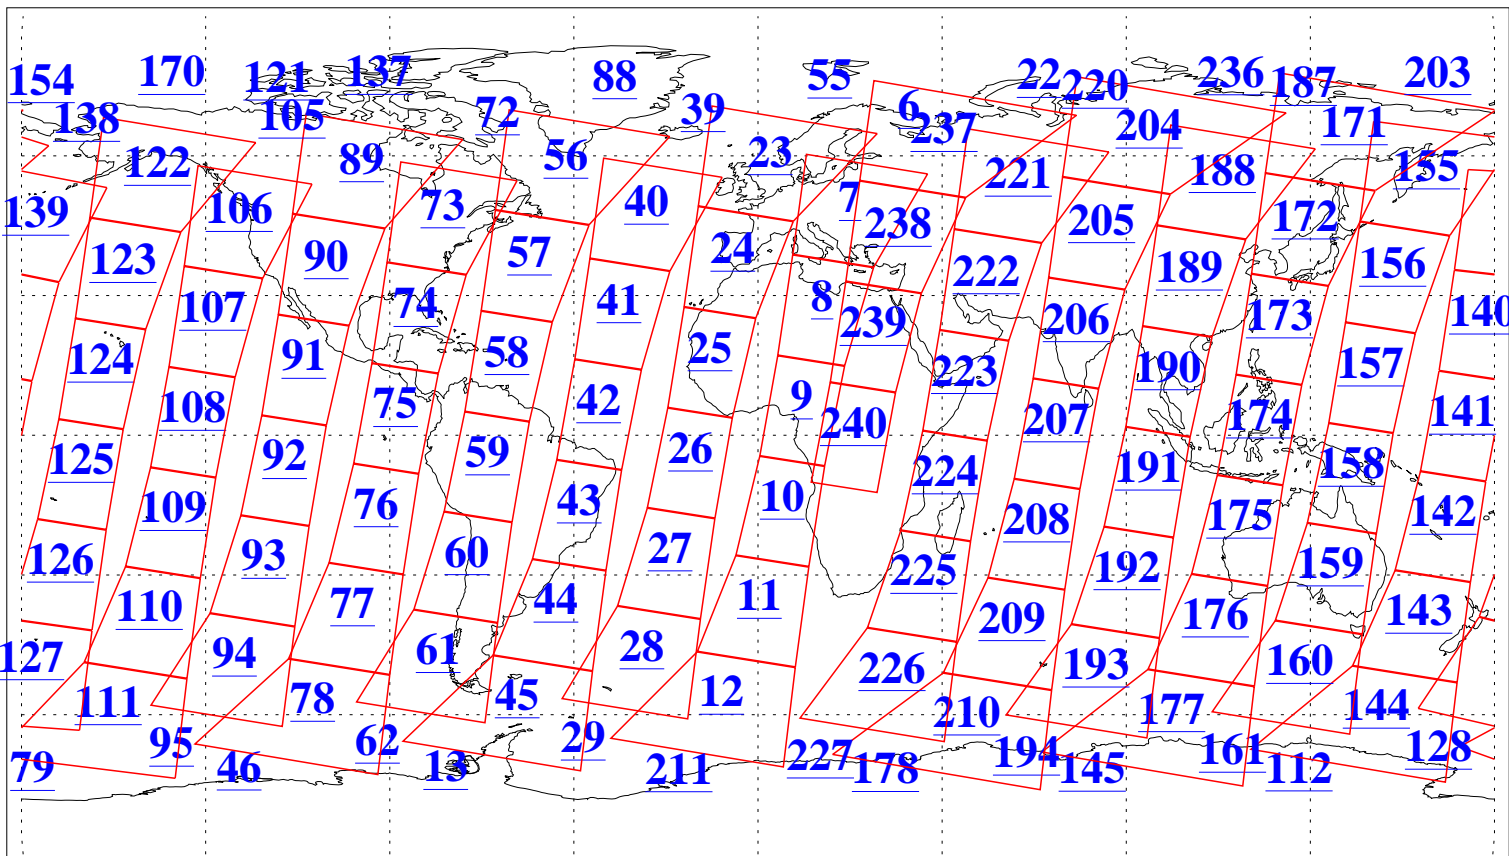

L1B Availability
AMSU Granules: 240
HSB Granules: 0
AIRS Granules: 240

29 Mar 2013
DoY 88
Aqua Day 3982
Granules: 1 to 120

Granules: 121 to 240

Legend: AMSU Available, HSB Available, AIRS Available

L1B Availability
AMSU Granules: 240
HSB Granules: 0
AIRS Granules: 240

29 Mar 2013
DoY 88
Aqua Day 3982

Ascending Granules

Descending Granules

Legend: AMSU Available, HSB Available, AIRS Available

L1B Availability
 AMSU Granules: 240
 HSB Granules: 0
 AIRS Granules: 240

29 Mar 2013
 DoY 88
 Aqua Day 3982

Northern Hemisphere Granules

Southern Hemisphere Granules

Legend: AMSU Available, HSB Available, AIRS Available