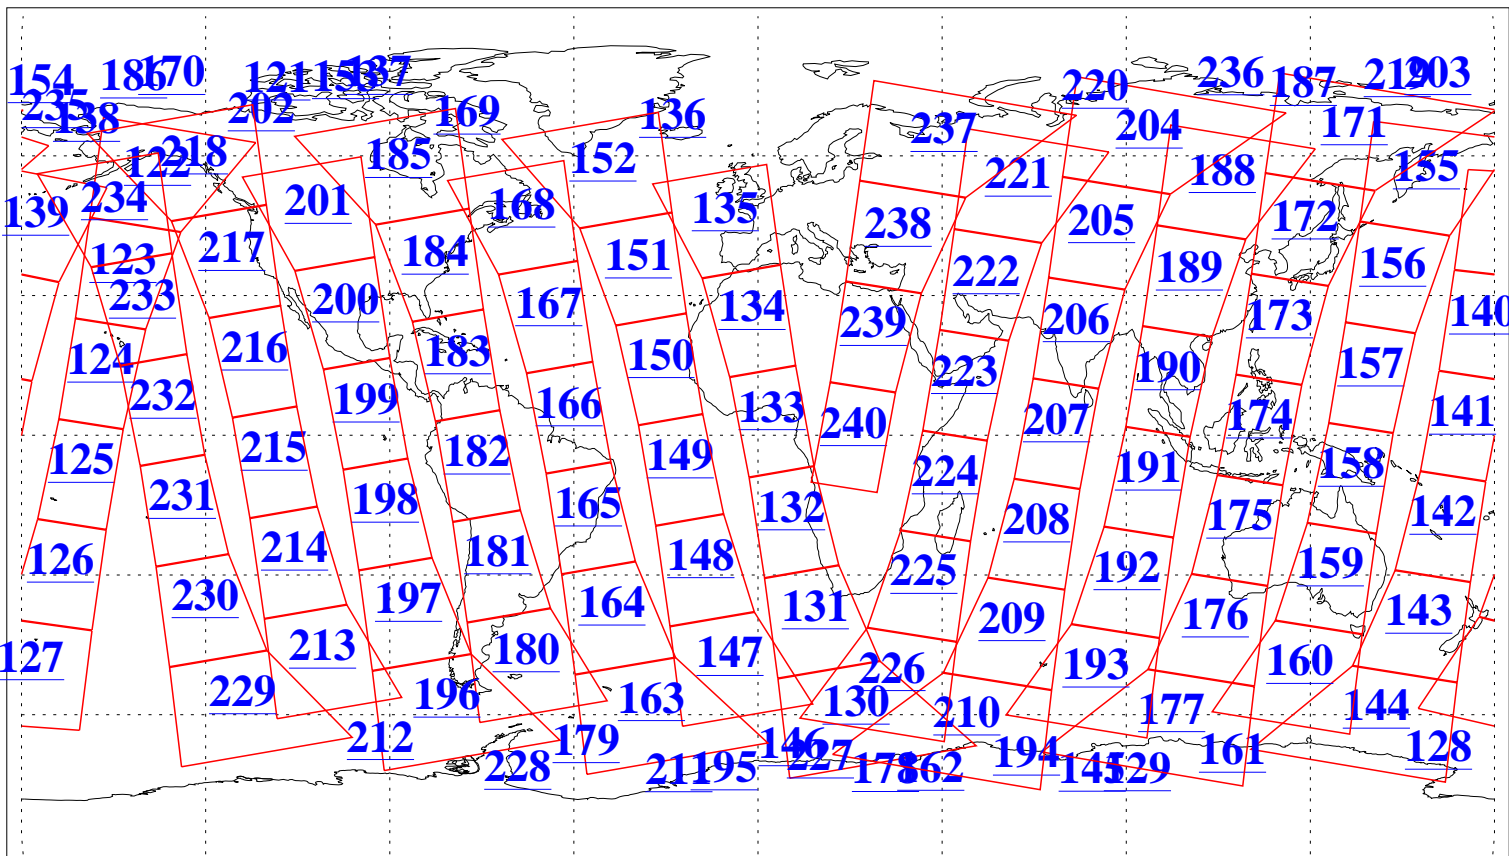

L1B Availability
AMSU Granules: 240
HSB Granules: 0
AIRS Granules: 240

29 Mar 2013
DoY 88
Aqua Day 3982
Granules: 1 to 120

Granules: 121 to 240

Legend: AMSU Available, HSB Available, AIRS Available

L1B Availability
AMSU Granules: 240
HSB Granules: 0
AIRS Granules: 240

29 Mar 2013
DoY 88
Aqua Day 3982

Ascending Granules

Descending Granules

Legend: AMSU Available, HSB Available, AIRS Available

L1B Availability
 AMSU Granules: 240
 HSB Granules: 0
 AIRS Granules: 240

29 Mar 2013
 DoY 88
 Aqua Day 3982

Northern Hemisphere Granules

Southern Hemisphere Granules

Legend: AMSU Available, HSB Available, AIRS Available