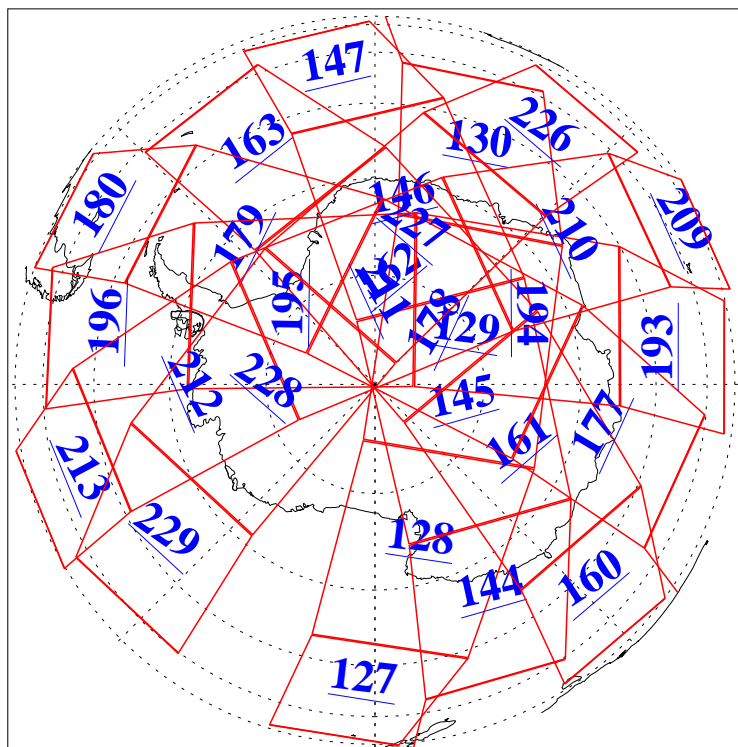

29 Mar 2013
DoY 88
Aqua Day 3982

Ascending Granules

Descending Granules

Legend: AMSU Available, HSB Available, AIRS Available

L1B Availability
 AMSU Granules: 240
 HSB Granules: 0
 AIRS Granules: 240

29 Mar 2013
 DoY 88
 Aqua Day 3982

Northern Hemisphere Granules

Southern Hemisphere Granules

Legend: AMSU Available, HSB Available, AIRS Available