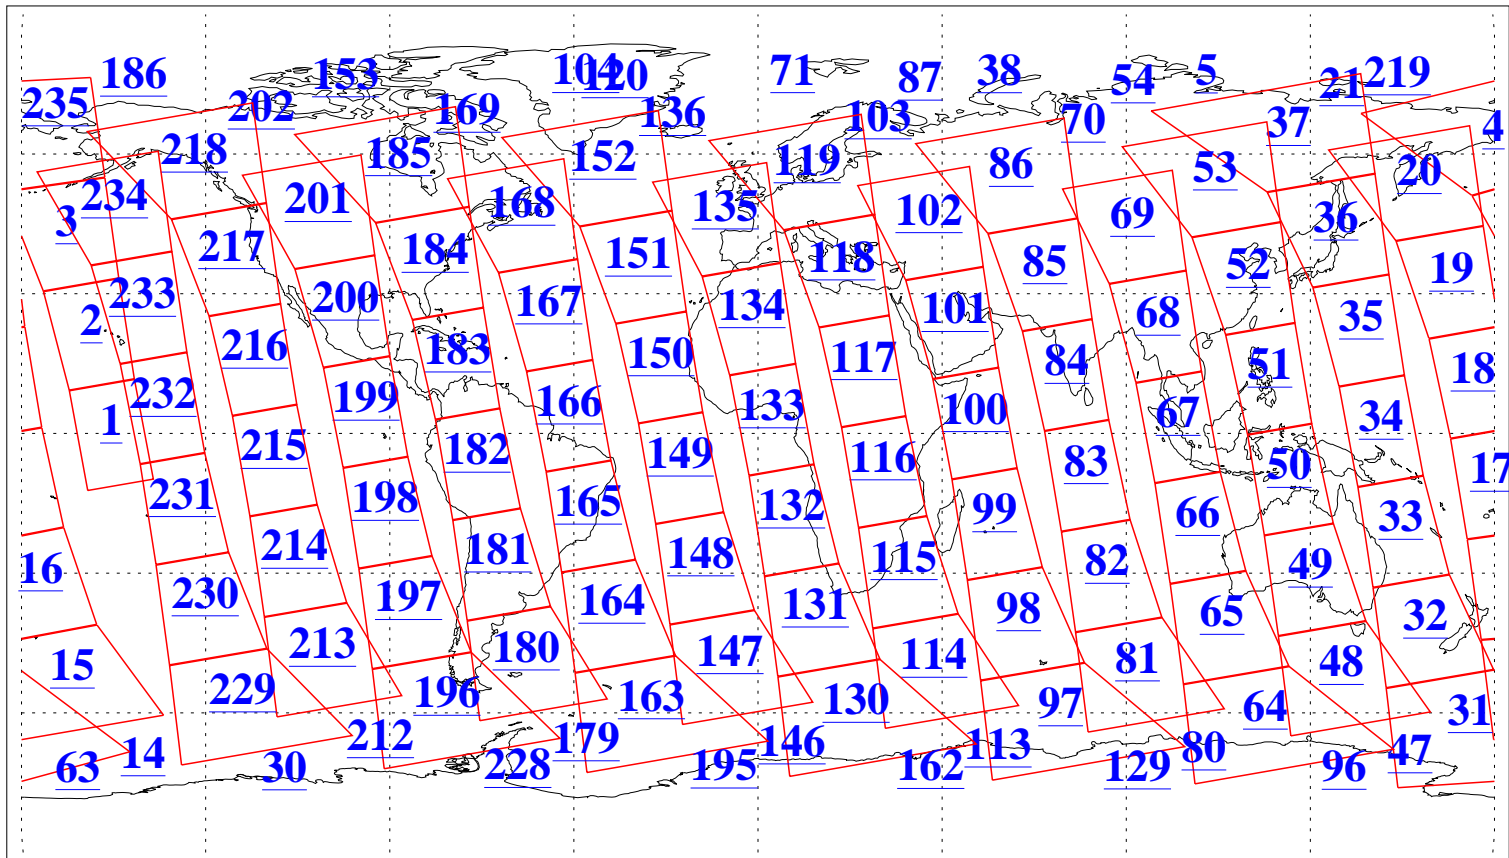

L1B Availability
AMSU Granules: 240
HSB Granules: 0
AIRS Granules: 240

29 Mar 2013
DoY 88
Aqua Day 3982
Granules: 1 to 120

Granules: 121 to 240

Legend: AMSU Available, HSB Available, AIRS Available

L1B Availability
AMSU Granules: 240
HSB Granules: 0
AIRS Granules: 240

29 Mar 2013
DoY 88
Aqua Day 3982

Ascending Granules

Descending Granules

Legend: AMSU Available, HSB Available, AIRS Available

L1B Availability
 AMSU Granules: 240
 HSB Granules: 0
 AIRS Granules: 240

29 Mar 2013
 DoY 88
 Aqua Day 3982

Northern Hemisphere Granules

Southern Hemisphere Granules

Legend: AMSU Available, HSB Available, AIRS Available