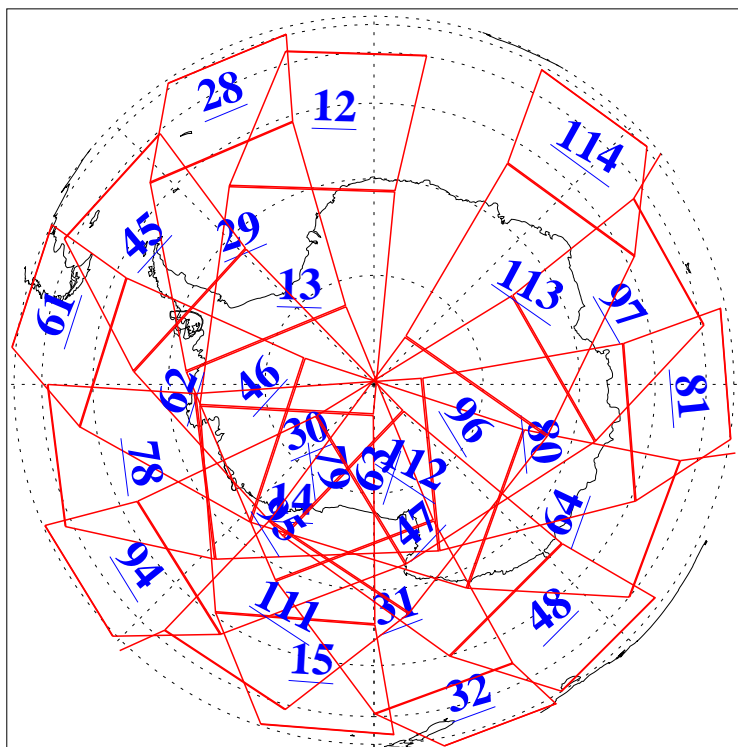

L1B Availability
AMSU Granules: 240
HSB Granules: 0
AIRS Granules: 240

29 Mar 2013
DoY 88
Aqua Day 3982
Granules: 1 to 120

Granules: 121 to 240

Legend: AMSU Available, HSB Available, AIRS Available

L1B Availability
AMSU Granules: 240
HSB Granules: 0
AIRS Granules: 240

29 Mar 2013
DoY 88
Aqua Day 3982

Ascending Granules

Descending Granules

Legend: AMSU Available, HSB Available, AIRS Available

L1B Availability
 AMSU Granules: 240
 HSB Granules: 0
 AIRS Granules: 240

29 Mar 2013
 DoY 88
 Aqua Day 3982

Northern Hemisphere Granules

Southern Hemisphere Granules

Legend: AMSU Available, HSB Available, AIRS Available