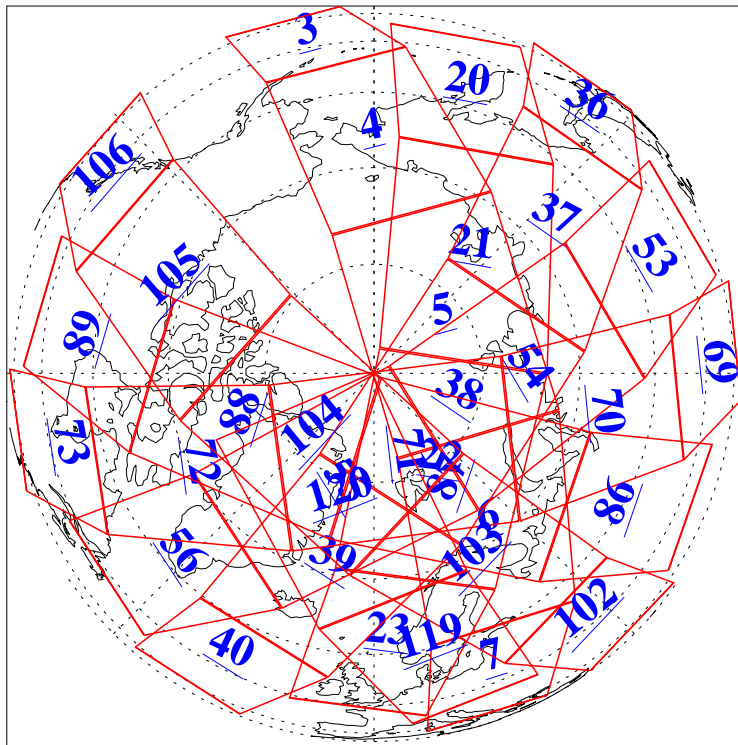

L1B Availability
AMSU Granules: 240
HSB Granules: 0
AIRS Granules: 240

29 Mar 2013
DoY 88
Aqua Day 3982
Granules: 1 to 120

Granules: 121 to 240

Legend: AMSU Available, HSB Available, AIRS Available

L1B Availability
AMSU Granules: 240
HSB Granules: 0
AIRS Granules: 240

29 Mar 2013
DoY 88
Aqua Day 3982

Ascending Granules

Descending Granules

Legend: AMSU Available, HSB Available, AIRS Available

L1B Availability
 AMSU Granules: 240
 HSB Granules: 0
 AIRS Granules: 240

29 Mar 2013
 DoY 88
 Aqua Day 3982

Northern Hemisphere Granules

Southern Hemisphere Granules

Legend: AMSU Available, HSB Available, AIRS Available