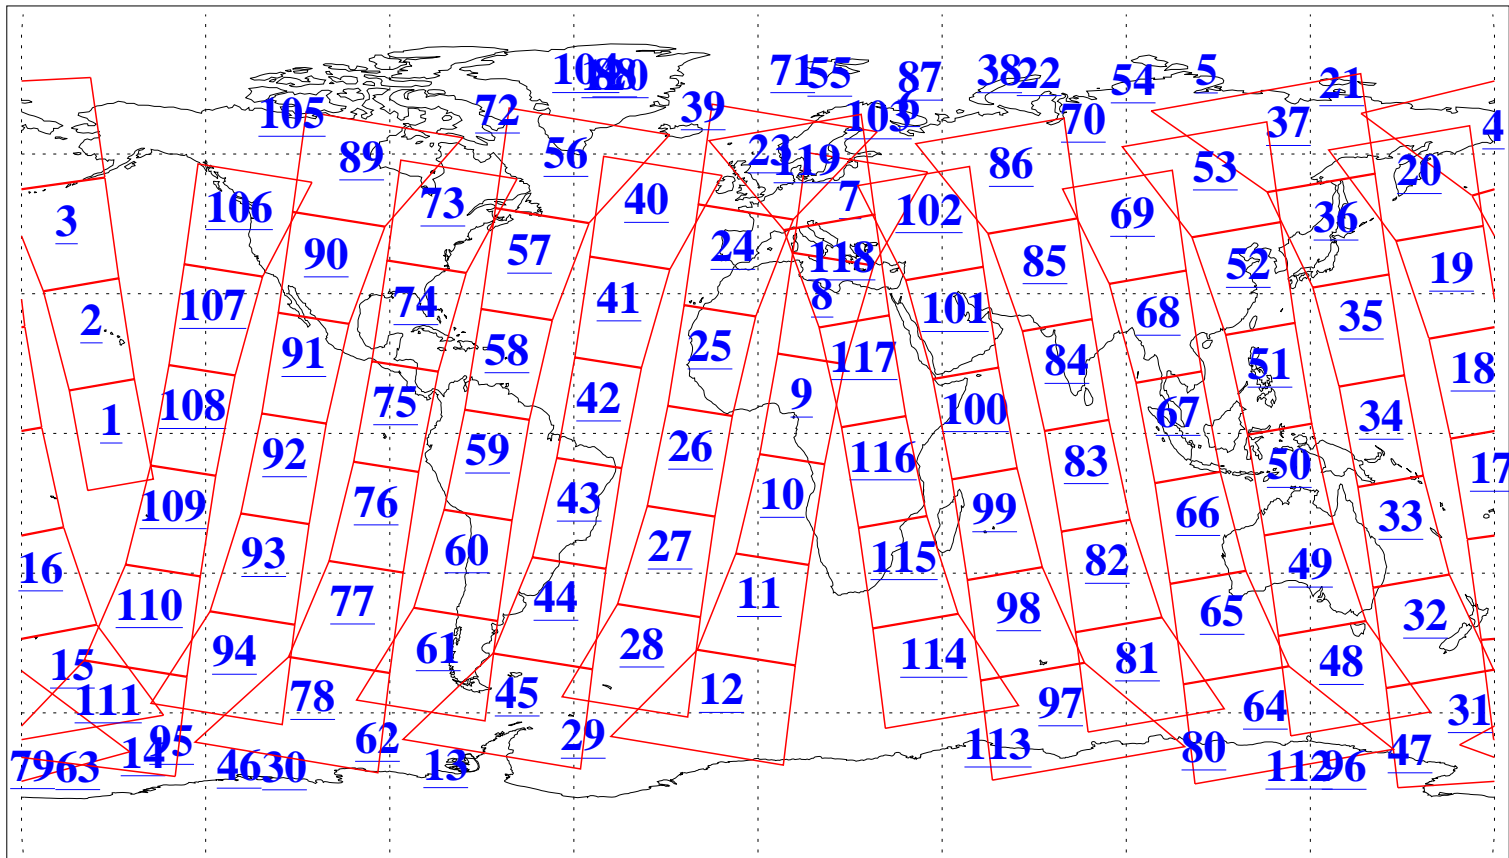

L1B Availability
AMSU Granules: 240
HSB Granules: 0
AIRS Granules: 240

29 Mar 2013
DoY 88
Aqua Day 3982
Granules: 1 to 120

Granules: 121 to 240

Legend: AMSU Available, HSB Available, AIRS Available

L1B Availability
AMSU Granules: 240
HSB Granules: 0
AIRS Granules: 240

29 Mar 2013
DoY 88
Aqua Day 3982

Ascending Granules

Descending Granules

Legend: AMSU Available, HSB Available, AIRS Available

L1B Availability
 AMSU Granules: 240
 HSB Granules: 0
 AIRS Granules: 240

29 Mar 2013
 DoY 88
 Aqua Day 3982

Northern Hemisphere Granules

Southern Hemisphere Granules

Legend: AMSU Available, HSB Available, AIRS Available