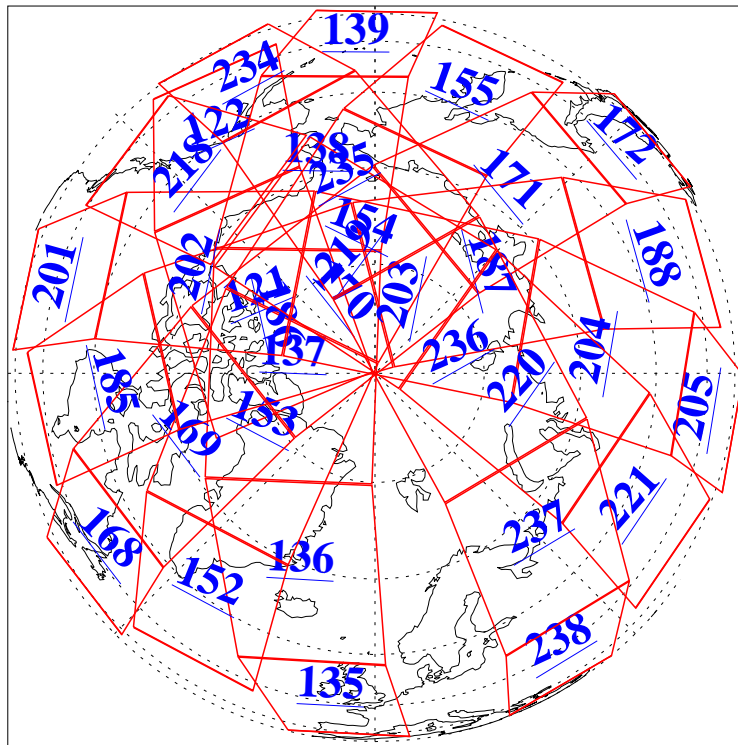

29 Mar 2013
DoY 88
Aqua Day 3982

Ascending Granules

Descending Granules

Legend: AMSU Available, HSB Available, AIRS Available

L1B Availability
 AMSU Granules: 240
 HSB Granules: 0
 AIRS Granules: 240

29 Mar 2013
 DoY 88
 Aqua Day 3982

Northern Hemisphere Granules

Southern Hemisphere Granules

Legend: AMSU Available, HSB Available, AIRS Available