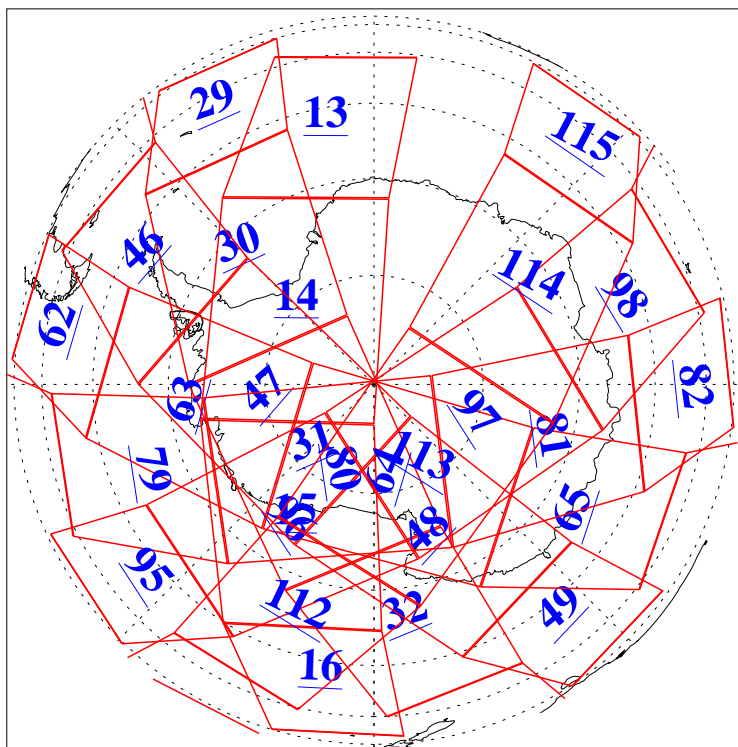

L1B Availability
AMSU Granules: 240
HSB Granules: 0
AIRS Granules: 240

4 Mar 2013
DoY 63
Aqua Day 3957
Granules: 1 to 120

Granules: 121 to 240

Legend: AMSU Available, *HSB Available*, *AIRS Available*

L1B Availability
AMSU Granules: 240
HSB Granules: 0
AIRS Granules: 240

4 Mar 2013
DoY 63
Aqua Day 3957

Ascending Granules

Descending Granules

Legend: AMSU Available, HSB Available, AIRS Available

L1B Availability
 AMSU Granules: 240
 HSB Granules: 0
 AIRS Granules: 240

4 Mar 2013
 DoY 63
 Aqua Day 3957

Northern Hemisphere Granules

Southern Hemisphere Granules

Legend: AMSU Available, HSB Available, AIRS Available