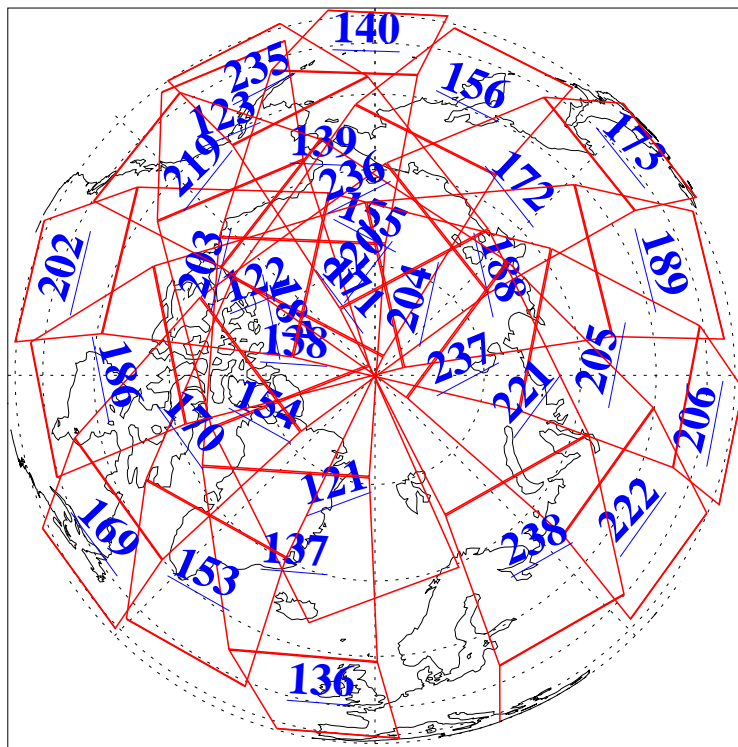

4 Mar 2013
DoY 63
Aqua Day 3957

Ascending Granules

Descending Granules

Legend: AMSU Available, HSB Available, AIRS Available

L1B Availability
 AMSU Granules: 240
 HSB Granules: 0
 AIRS Granules: 240

4 Mar 2013
 DoY 63
 Aqua Day 3957

Northern Hemisphere Granules

Southern Hemisphere Granules

Legend: AMSU Available, HSB Available, AIRS Available