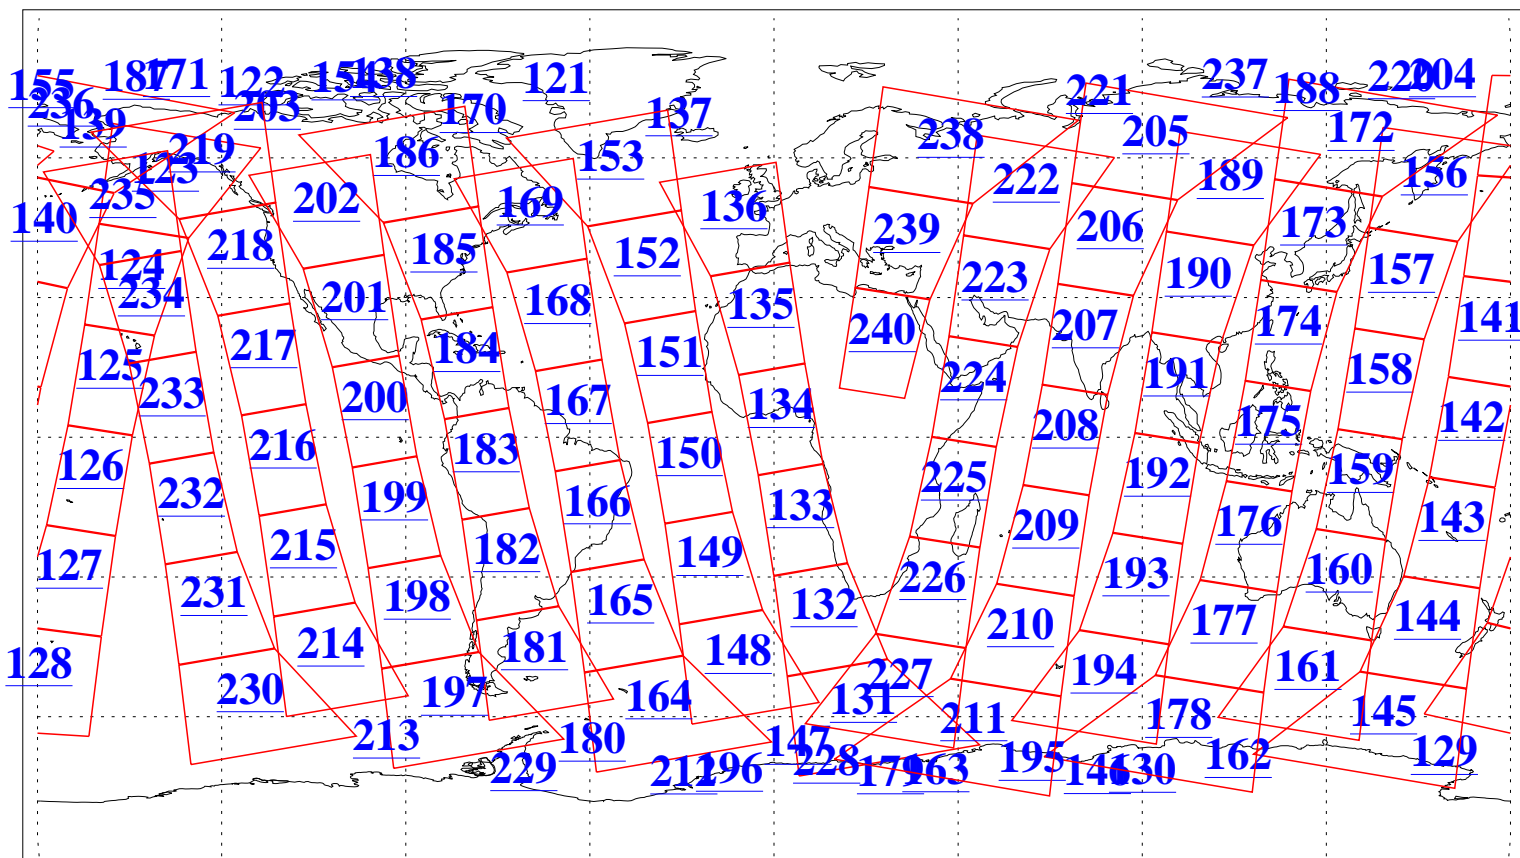

L1B Availability
AMSU Granules: 240
HSB Granules: 0
AIRS Granules: 240

4 Mar 2013
DoY 63
Aqua Day 3957
Granules: 1 to 120

Granules: 121 to 240

Legend: AMSU Available, *HSB Available*, *AIRS Available*

L1B Availability
AMSU Granules: 240
HSB Granules: 0
AIRS Granules: 240

4 Mar 2013
DoY 63
Aqua Day 3957

Ascending Granules

Descending Granules

Legend: AMSU Available, HSB Available, AIRS Available

L1B Availability
 AMSU Granules: 240
 HSB Granules: 0
 AIRS Granules: 240

4 Mar 2013
 DoY 63
 Aqua Day 3957

Northern Hemisphere Granules

Southern Hemisphere Granules

Legend: AMSU Available, HSB Available, AIRS Available