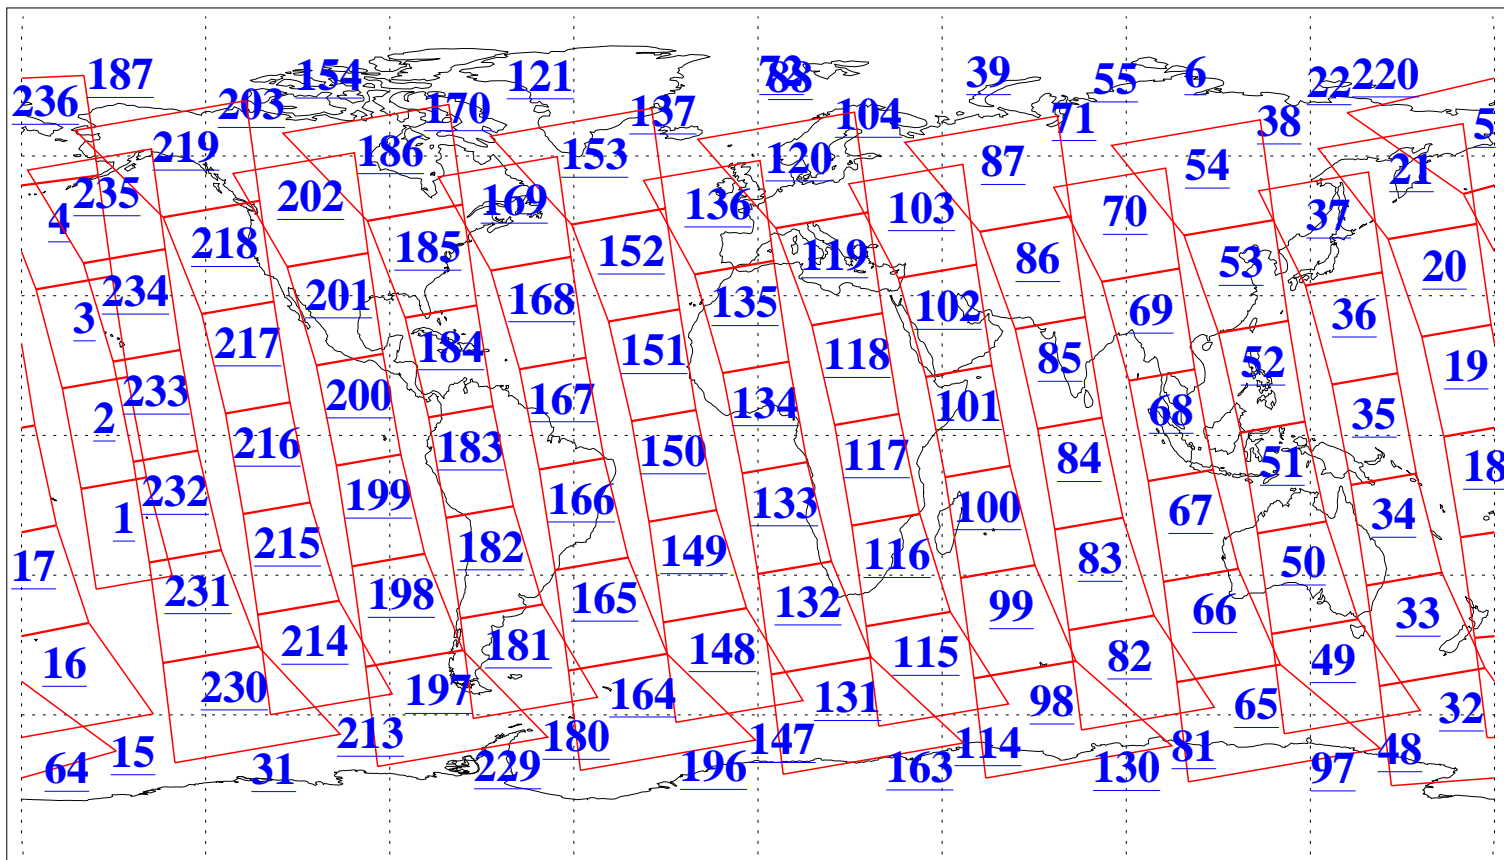

L1B Availability
AMSU Granules: 240
HSB Granules: 0
AIRS Granules: 240

4 Mar 2013
DoY 63
Aqua Day 3957
Granules: 1 to 120

Granules: 121 to 240

Legend: AMSU Available, *HSB Available*, *AIRS Available*

L1B Availability
AMSU Granules: 240
HSB Granules: 0
AIRS Granules: 240

4 Mar 2013
DoY 63
Aqua Day 3957

Ascending Granules

Descending Granules

Legend: AMSU Available, HSB Available, AIRS Available

L1B Availability
 AMSU Granules: 240
 HSB Granules: 0
 AIRS Granules: 240

4 Mar 2013
 DoY 63
 Aqua Day 3957

Northern Hemisphere Granules

Southern Hemisphere Granules

Legend: AMSU Available, HSB Available, AIRS Available