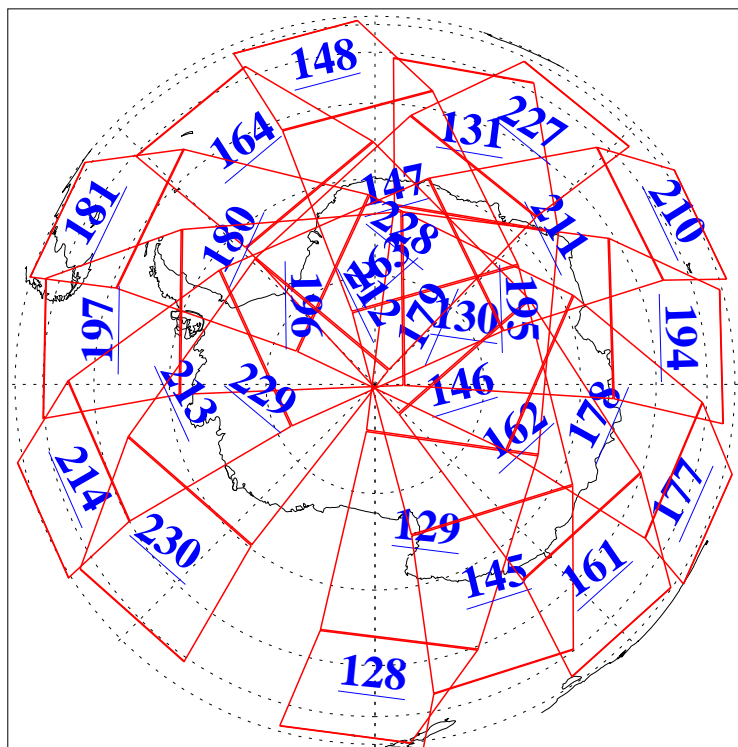

L1B Availability
AMSU Granules: 240
HSB Granules: 0
AIRS Granules: 240

4 Mar 2013
DoY 63
Aqua Day 3957
Granules: 1 to 120

Granules: 121 to 240

Legend: AMSU Available, *HSB Available*, *AIRS Available*

L1B Availability
AMSU Granules: 240
HSB Granules: 0
AIRS Granules: 240

4 Mar 2013
DoY 63
Aqua Day 3957

Ascending Granules

Descending Granules

Legend: AMSU Available, HSB Available, AIRS Available

L1B Availability
 AMSU Granules: 240
 HSB Granules: 0
 AIRS Granules: 240

4 Mar 2013
 DoY 63
 Aqua Day 3957

Northern Hemisphere Granules

Southern Hemisphere Granules

Legend: AMSU Available, HSB Available, AIRS Available