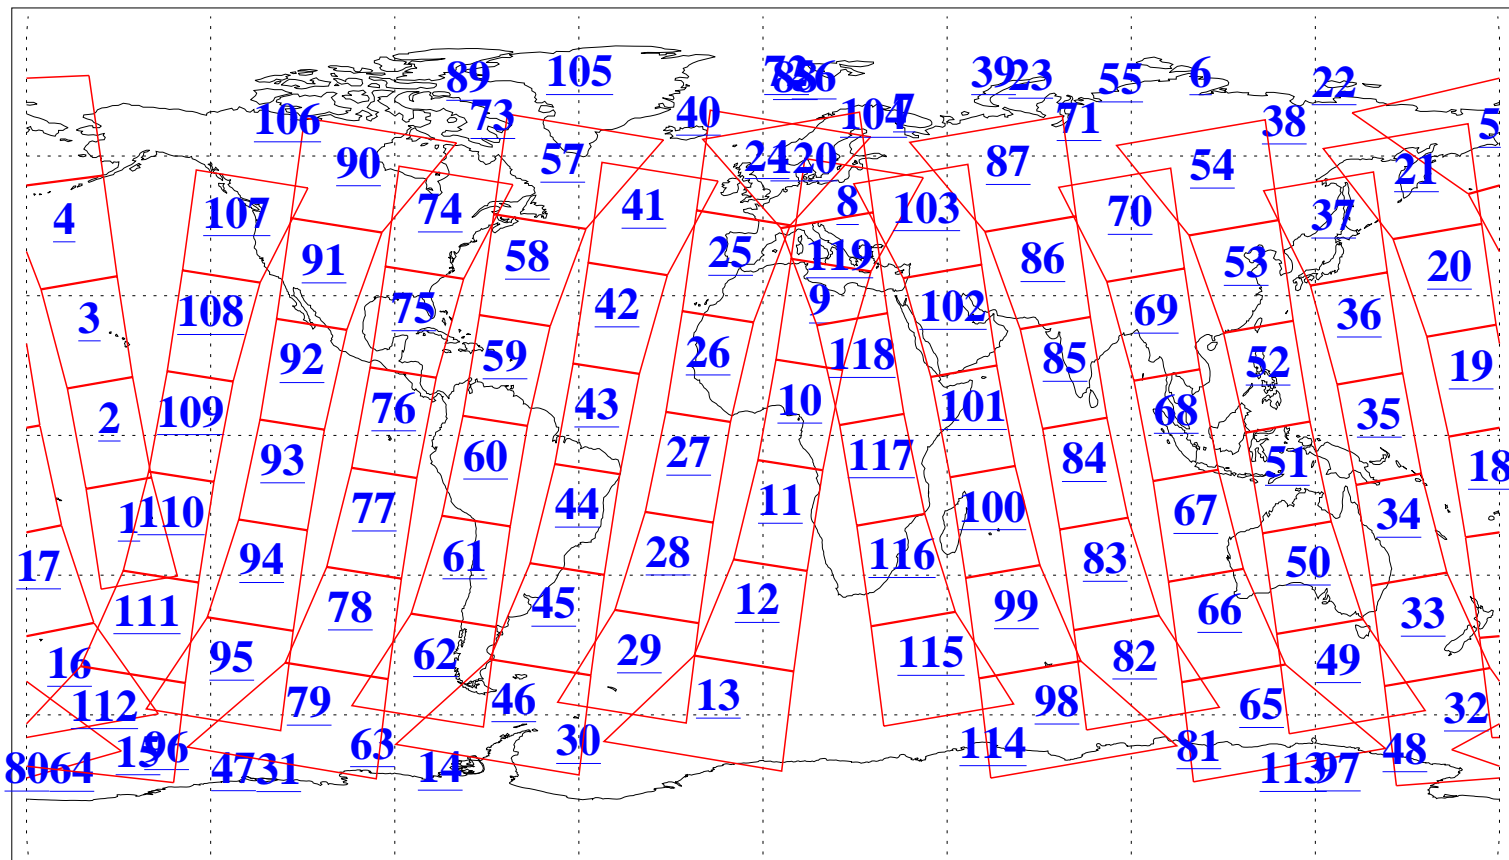

L1B Availability
AMSU Granules: 240
HSB Granules: 0
AIRS Granules: 240

4 Mar 2013
DoY 63
Aqua Day 3957
Granules: 1 to 120

Granules: 121 to 240

Legend: AMSU Available, *HSB Available*, *AIRS Available*

L1B Availability
AMSU Granules: 240
HSB Granules: 0
AIRS Granules: 240

4 Mar 2013
DoY 63
Aqua Day 3957

Ascending Granules

Descending Granules

Legend: AMSU Available, HSB Available, AIRS Available

L1B Availability
 AMSU Granules: 240
 HSB Granules: 0
 AIRS Granules: 240

4 Mar 2013
 DoY 63
 Aqua Day 3957

Northern Hemisphere Granules

Southern Hemisphere Granules

Legend: AMSU Available, HSB Available, AIRS Available