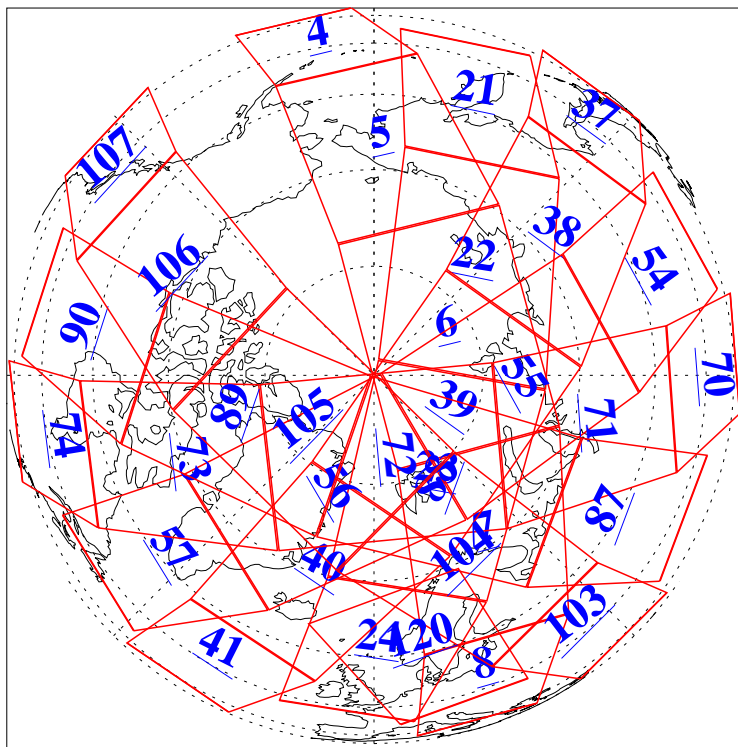

L1B Availability
AMSU Granules: 240
HSB Granules: 0
AIRS Granules: 240

4 Mar 2013
DoY 63
Aqua Day 3957
Granules: 1 to 120

Granules: 121 to 240

Legend: AMSU Available, *HSB Available*, *AIRS Available*

L1B Availability
AMSU Granules: 240
HSB Granules: 0
AIRS Granules: 240

4 Mar 2013
DoY 63
Aqua Day 3957

Ascending Granules

Descending Granules

Legend: AMSU Available, HSB Available, AIRS Available

L1B Availability
 AMSU Granules: 240
 HSB Granules: 0
 AIRS Granules: 240

4 Mar 2013
 DoY 63
 Aqua Day 3957

Northern Hemisphere Granules

Southern Hemisphere Granules

Legend: AMSU Available, HSB Available, AIRS Available