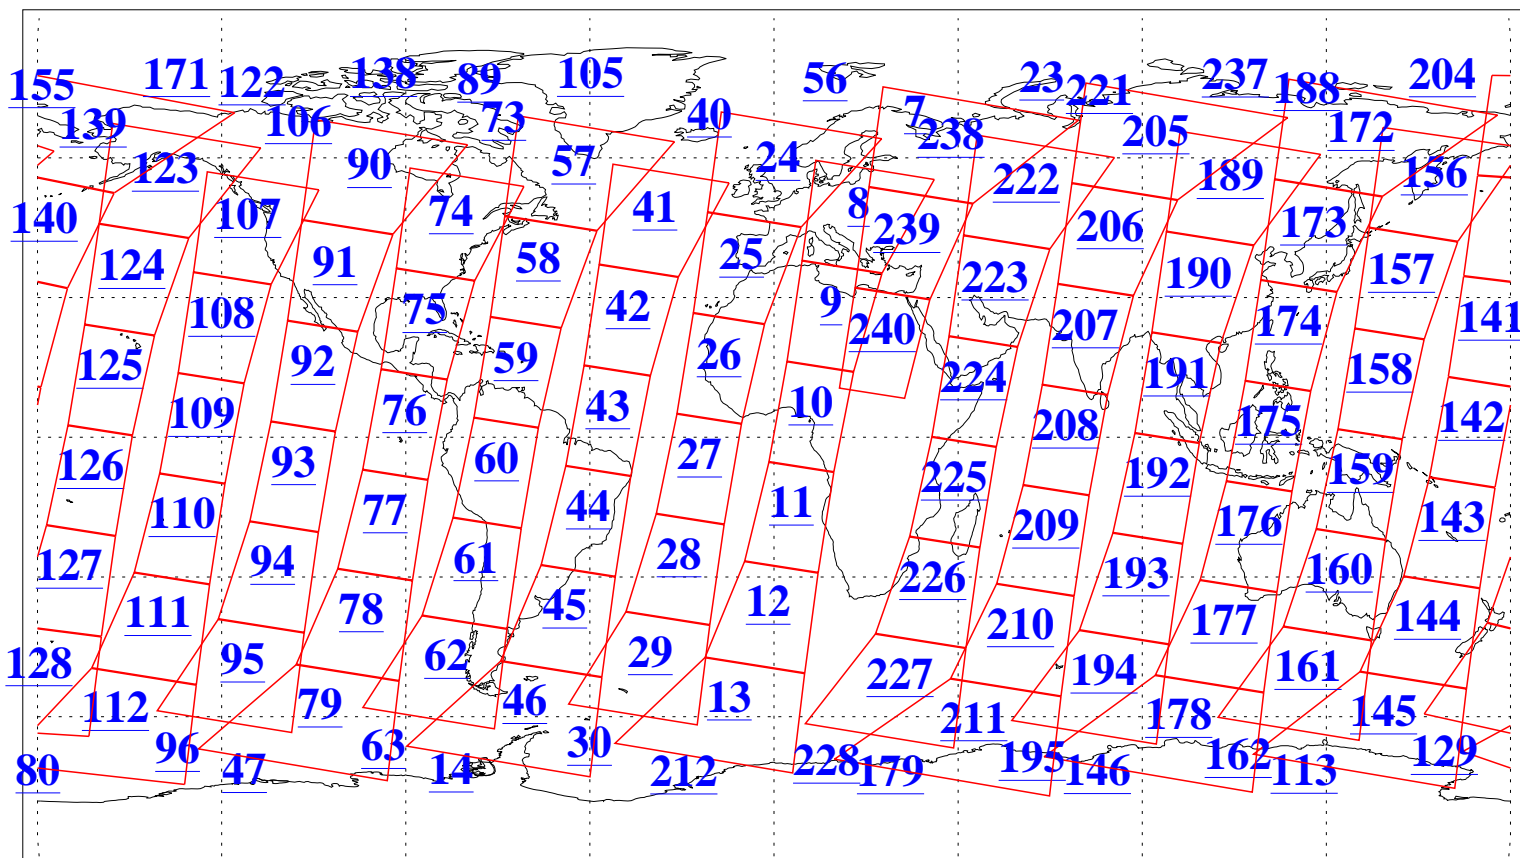

L1B Availability
AMSU Granules: 240
HSB Granules: 0
AIRS Granules: 240

4 Mar 2013
DoY 63
Aqua Day 3957
Granules: 1 to 120

Granules: 121 to 240

Legend: AMSU Available, *HSB Available*, *AIRS Available*

L1B Availability
AMSU Granules: 240
HSB Granules: 0
AIRS Granules: 240

4 Mar 2013
DoY 63
Aqua Day 3957

Ascending Granules

Descending Granules

Legend: AMSU Available, HSB Available, AIRS Available

L1B Availability
 AMSU Granules: 240
 HSB Granules: 0
 AIRS Granules: 240

4 Mar 2013
 DoY 63
 Aqua Day 3957

Northern Hemisphere Granules

Southern Hemisphere Granules

Legend: AMSU Available, HSB Available, AIRS Available