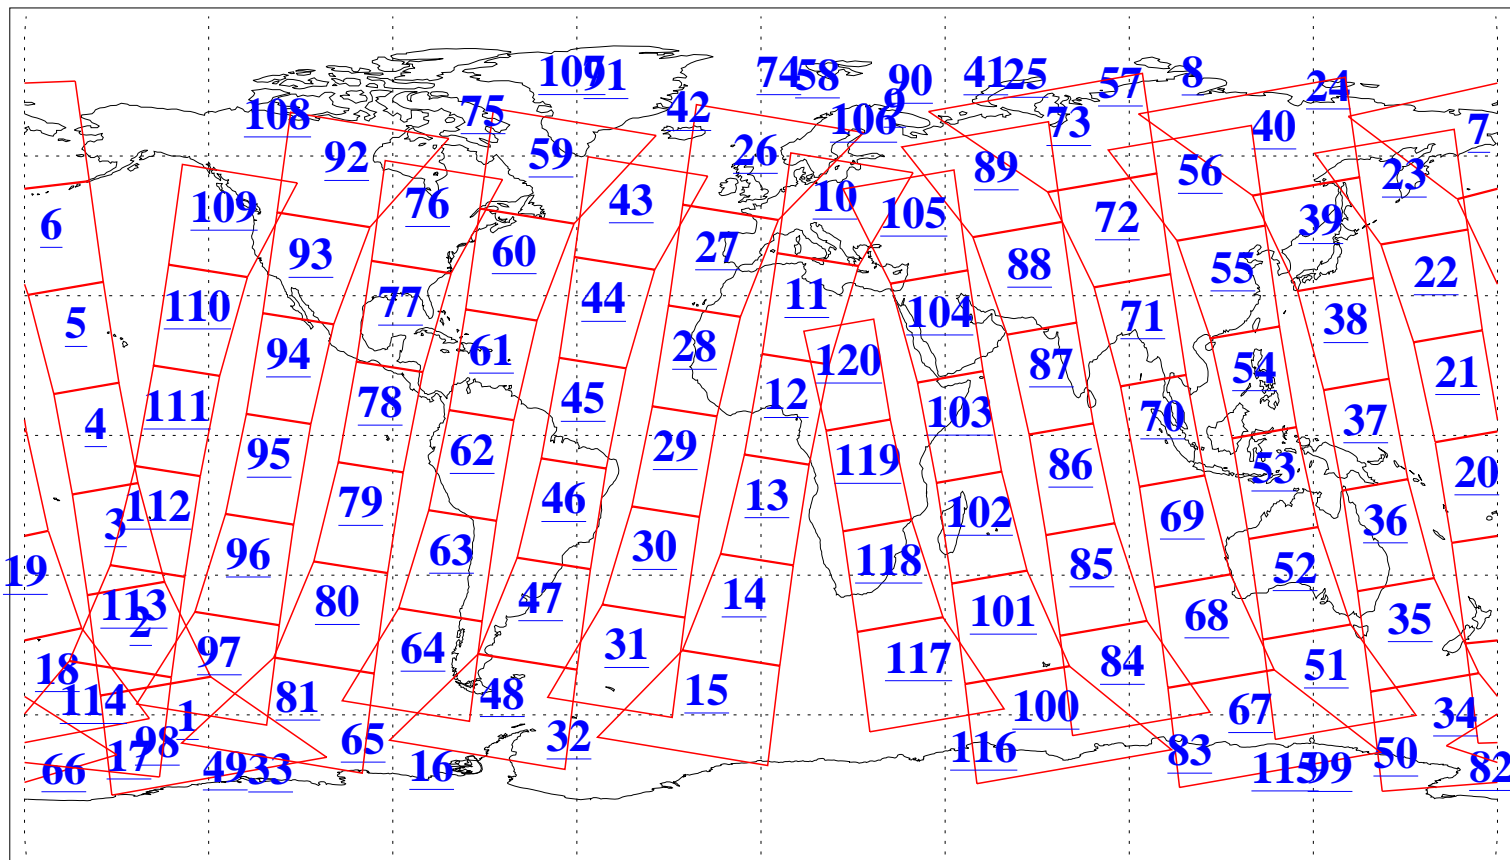

L1B Availability
AMSU Granules: 240
HSB Granules: 0
AIRS Granules: 240

2 Mar 2013
DoY 61
Aqua Day 3955
Granules: 1 to 120

Granules: 121 to 240

Legend: AMSU Available, HSB Available, AIRS Available

L1B Availability
AMSU Granules: 240
HSB Granules: 0
AIRS Granules: 240

2 Mar 2013
DoY 61
Aqua Day 3955
Ascending Granules

Descending Granules

Legend: AMSU Available, HSB Available, AIRS Available

L1B Availability
AMSU Granules: 240
HSB Granules: 0
AIRS Granules: 240

2 Mar 2013
DoY 61
Aqua Day 3955