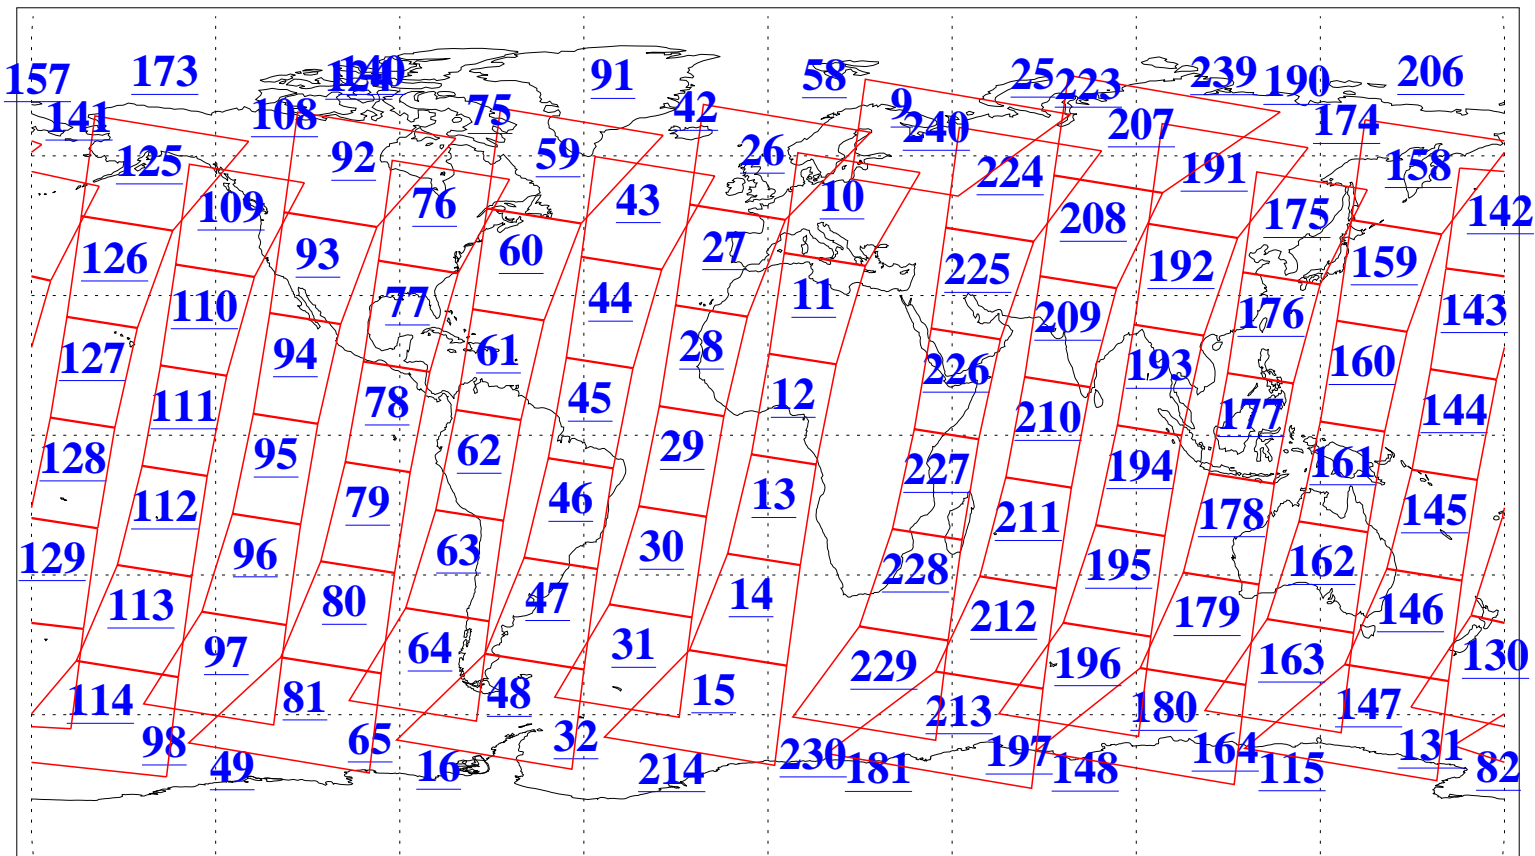

L1B Availability
AMSU Granules: 240
HSB Granules: 0
AIRS Granules: 240

2 Mar 2013
DoY 61
Aqua Day 3955
Granules: 1 to 120

Granules: 121 to 240

Legend: AMSU Available, HSB Available, AIRS Available

L1B Availability
AMSU Granules: 240
HSB Granules: 0
AIRS Granules: 240

2 Mar 2013
DoY 61
Aqua Day 3955
Ascending Granules

Descending Granules

Legend: AMSU Available, HSB Available, AIRS Available

L1B Availability
AMSU Granules: 240
HSB Granules: 0
AIRS Granules: 240

2 Mar 2013
DoY 61
Aqua Day 3955