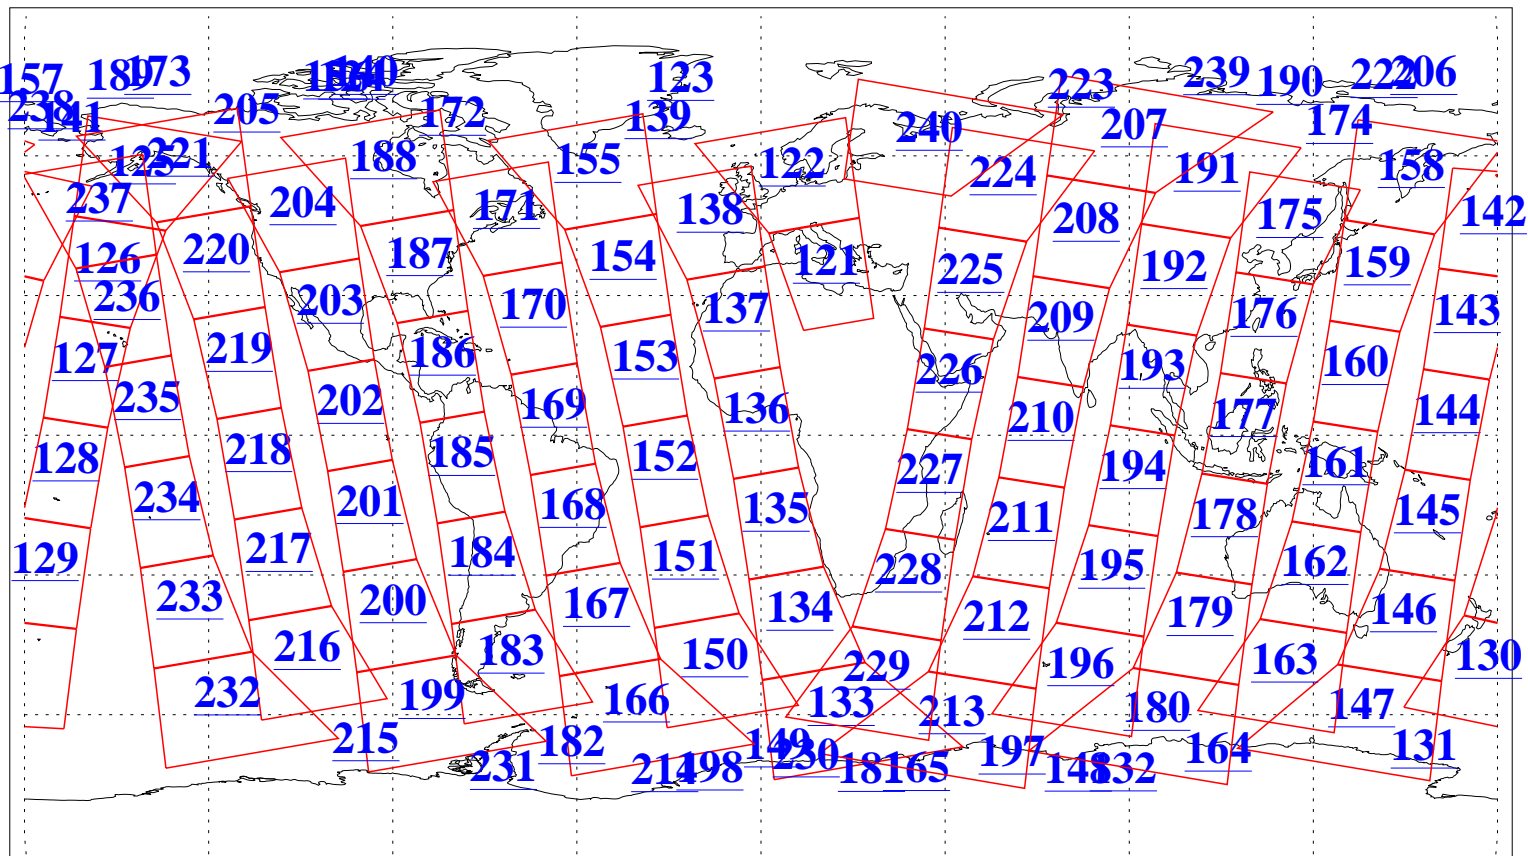

L1B Availability
AMSU Granules: 240
HSB Granules: 0
AIRS Granules: 240

2 Mar 2013
DoY 61
Aqua Day 3955
Granules: 1 to 120

Granules: 121 to 240

Legend: AMSU Available, HSB Available, AIRS Available

L1B Availability
AMSU Granules: 240
HSB Granules: 0
AIRS Granules: 240

2 Mar 2013
DoY 61
Aqua Day 3955
Ascending Granules

Descending Granules

Legend: AMSU Available, HSB Available, AIRS Available

L1B Availability
AMSU Granules: 240
HSB Granules: 0
AIRS Granules: 240

2 Mar 2013
DoY 61
Aqua Day 3955