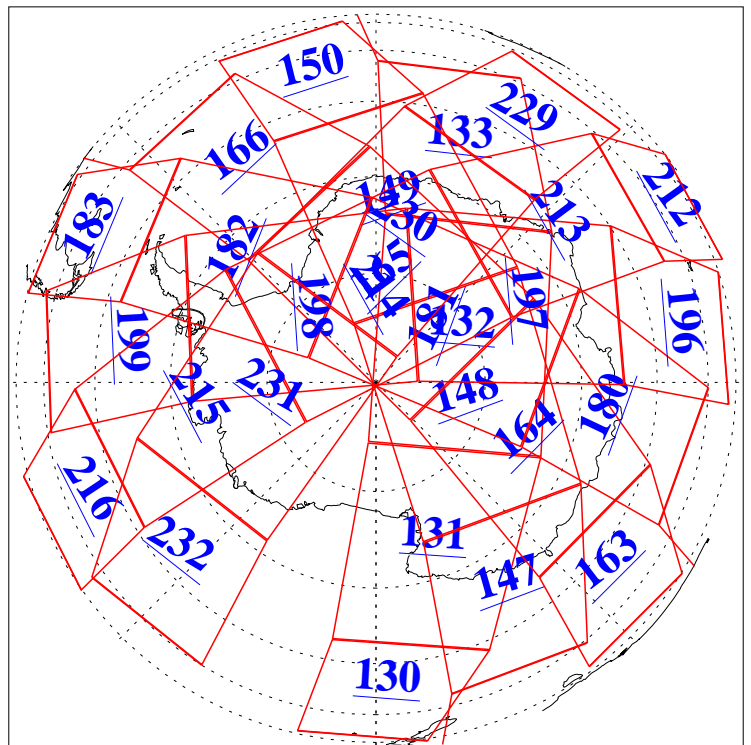

Legend: AMSU Available, ~~HSB Available~~, AIRS Available