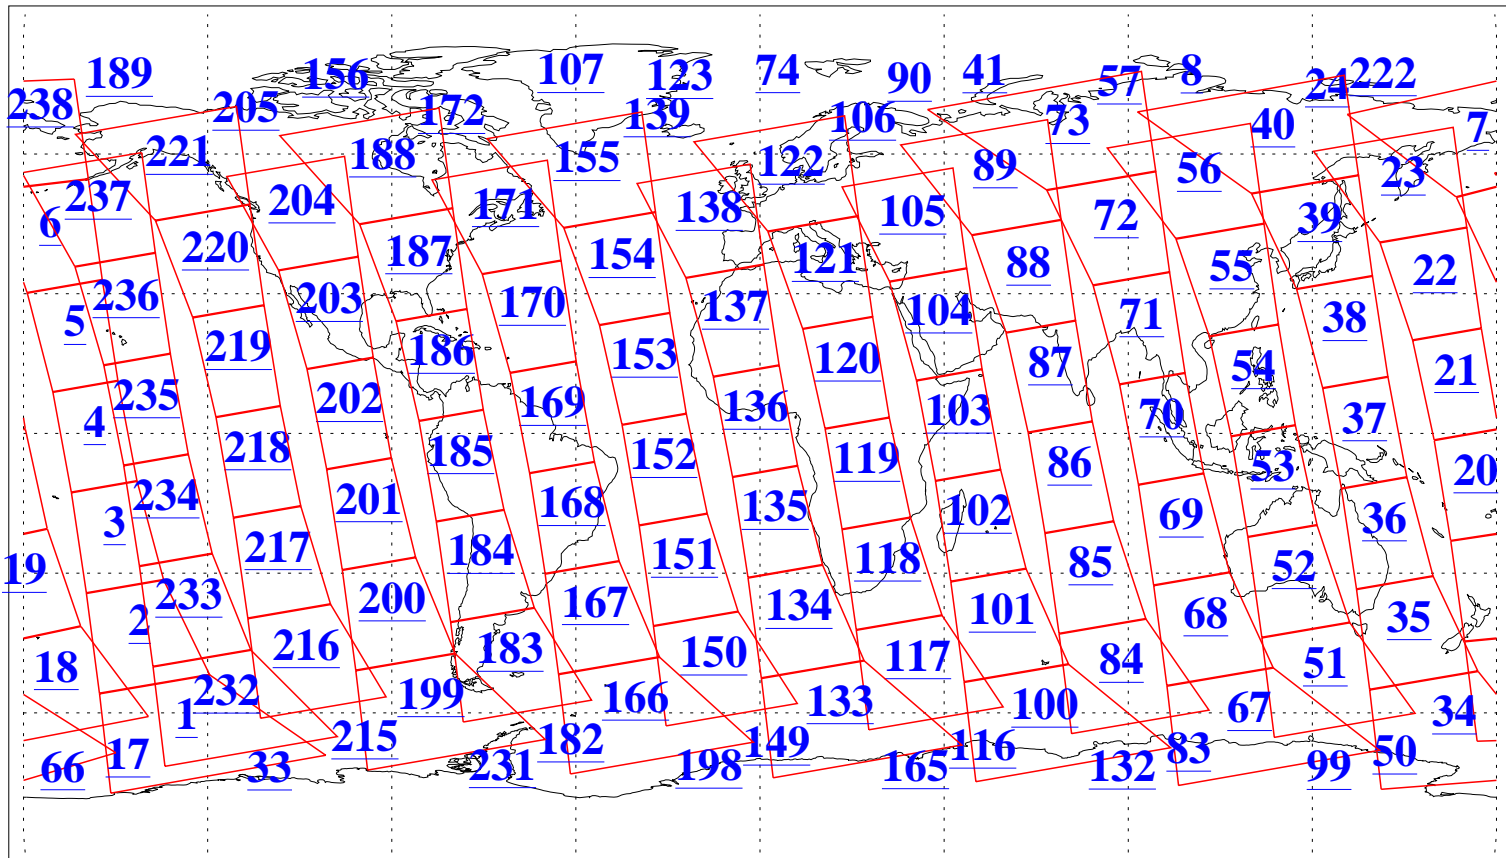

L1B Availability
AMSU Granules: 240
HSB Granules: 0
AIRS Granules: 240

2 Mar 2013
DoY 61
Aqua Day 3955
Granules: 1 to 120

Granules: 121 to 240

Legend: AMSU Available, HSB Available, AIRS Available

L1B Availability
AMSU Granules: 240
HSB Granules: 0
AIRS Granules: 240

2 Mar 2013
DoY 61
Aqua Day 3955
Ascending Granules

Descending Granules

Legend: AMSU Available, HSB Available, AIRS Available

L1B Availability
AMSU Granules: 240
HSB Granules: 0
AIRS Granules: 240

2 Mar 2013
DoY 61
Aqua Day 3955