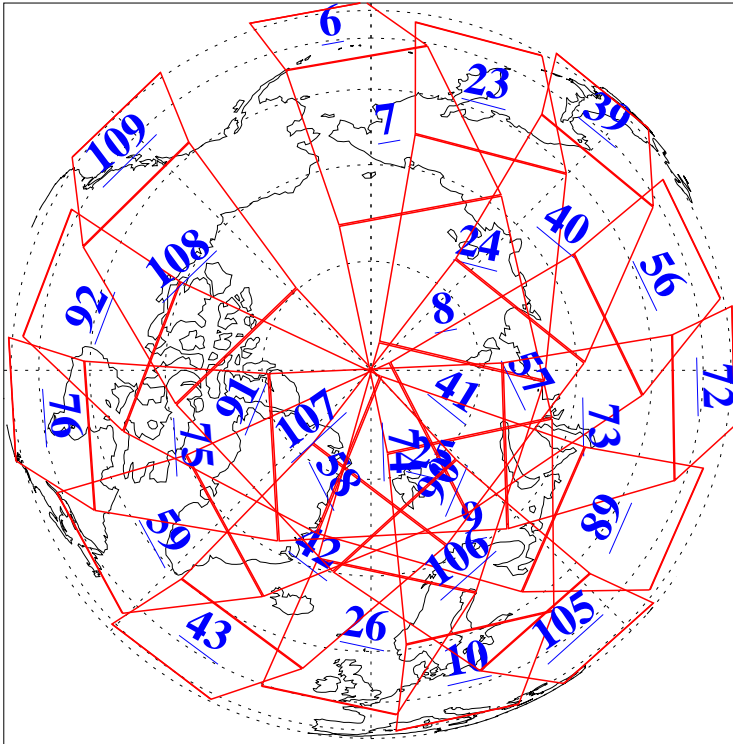

L1B Availability
AMSU Granules: 240
HSB Granules: 0
AIRS Granules: 240

2 Mar 2013
DoY 61
Aqua Day 3955
Granules: 1 to 120

Granules: 121 to 240

Legend: AMSU Available, HSB Available, AIRS Available

L1B Availability
AMSU Granules: 240
HSB Granules: 0
AIRS Granules: 240

2 Mar 2013
DoY 61
Aqua Day 3955
Ascending Granules

Descending Granules

Legend: AMSU Available, HSB Available, AIRS Available

L1B Availability
AMSU Granules: 240
HSB Granules: 0
AIRS Granules: 240

2 Mar 2013
DoY 61
Aqua Day 3955

Northern Hemisphere Granules

Southern Hemisphere Granules

Legend: AMSU Available, ~~HSB Available~~, AIRS Available