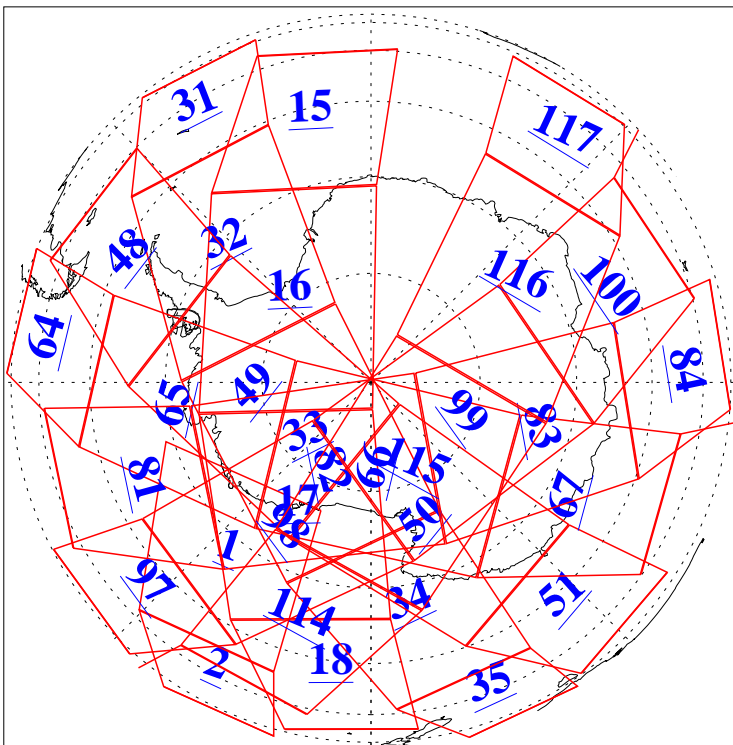

L1B Availability
AMSU Granules: 240
HSB Granules: 0
AIRS Granules: 240

2 Mar 2013
DoY 61
Aqua Day 3955
Granules: 1 to 120

Granules: 121 to 240

Legend: AMSU Available, HSB Available, AIRS Available

L1B Availability
AMSU Granules: 240
HSB Granules: 0
AIRS Granules: 240

2 Mar 2013
DoY 61
Aqua Day 3955
Ascending Granules

Descending Granules

Legend: AMSU Available, HSB Available, AIRS Available

L1B Availability
AMSU Granules: 240
HSB Granules: 0
AIRS Granules: 240

2 Mar 2013
DoY 61
Aqua Day 3955

Northern Hemisphere Granules

Southern Hemisphere Granules

Legend: AMSU Available, ~~HSB Available~~, AIRS Available