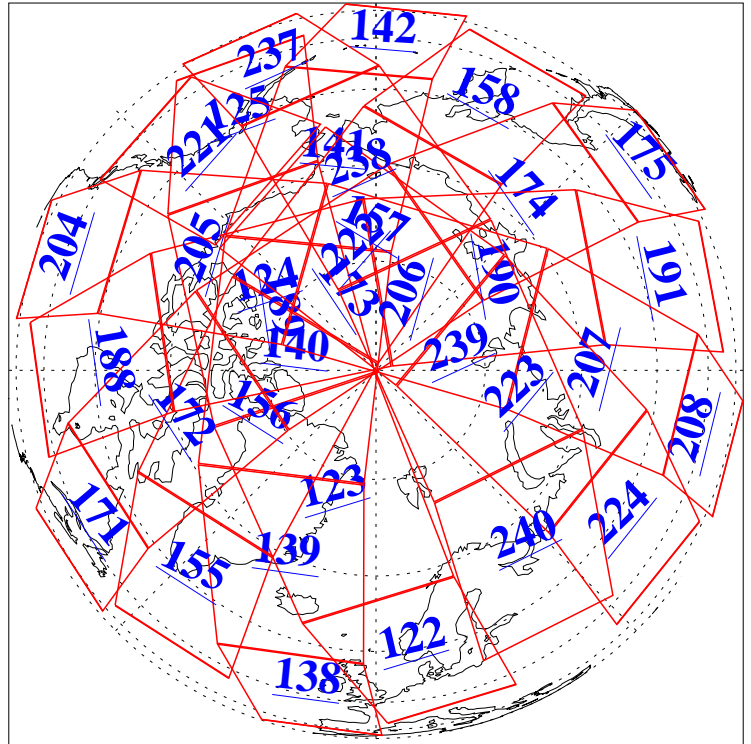

L1B Availability
AMSU Granules: 240
HSB Granules: 0
AIRS Granules: 240

2 Mar 2013
DoY 61
Aqua Day 3955
Granules: 1 to 120

Granules: 121 to 240

Legend: AMSU Available, HSB Available, AIRS Available

L1B Availability
AMSU Granules: 240
HSB Granules: 0
AIRS Granules: 240

2 Mar 2013
DoY 61
Aqua Day 3955
Ascending Granules

Descending Granules

Legend: AMSU Available, HSB Available, AIRS Available

L1B Availability
AMSU Granules: 240
HSB Granules: 0
AIRS Granules: 240

2 Mar 2013
DoY 61
Aqua Day 3955

Northern Hemisphere Granules

Southern Hemisphere Granules

Legend: AMSU Available, ~~HSB Available~~, AIRS Available