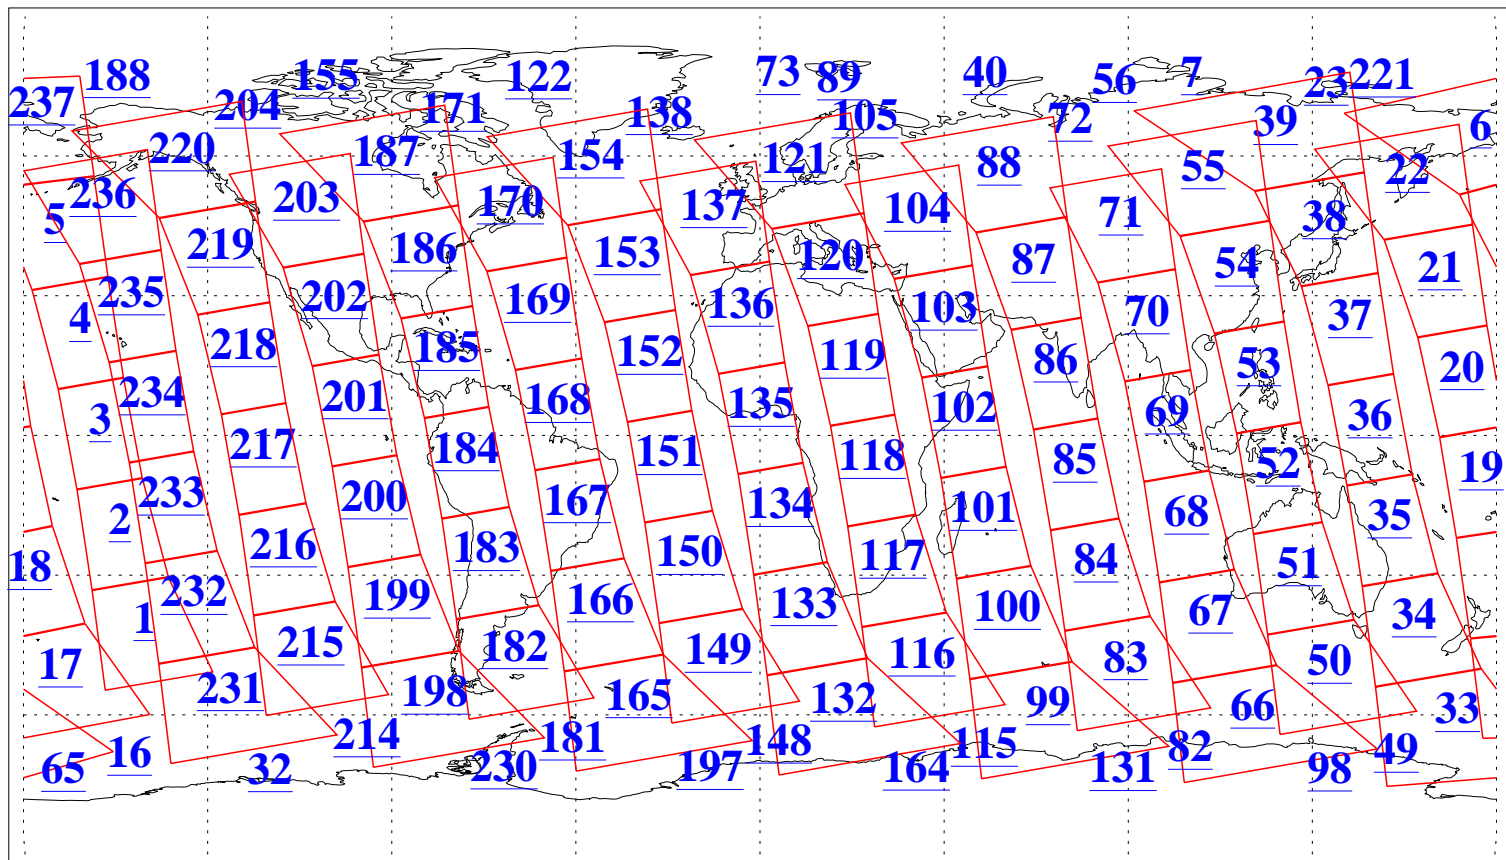

L1B Availability
AMSU Granules: 240
HSB Granules: 0
AIRS Granules: 240

23 Feb 2013
DoY 54
Aqua Day 3948
Granules: 1 to 120

Granules: 121 to 240

Legend: AMSU Available, *HSB Available*, *AIRS Available*

L1B Availability
AMSU Granules: 240
HSB Granules: 0
AIRS Granules: 240

23 Feb 2013
DoY 54
Aqua Day 3948
Ascending Granules

Descending Granules

Legend: AMSU Available, HSB Available, AIRS Available

L1B Availability
AMSU Granules: 240
HSB Granules: 0
AIRS Granules: 240

23 Feb 2013
DoY 54
Aqua Day 3948

Northern Hemisphere Granules

Southern Hemisphere Granules

Legend: AMSU Available, HSB Available, AIRS Available