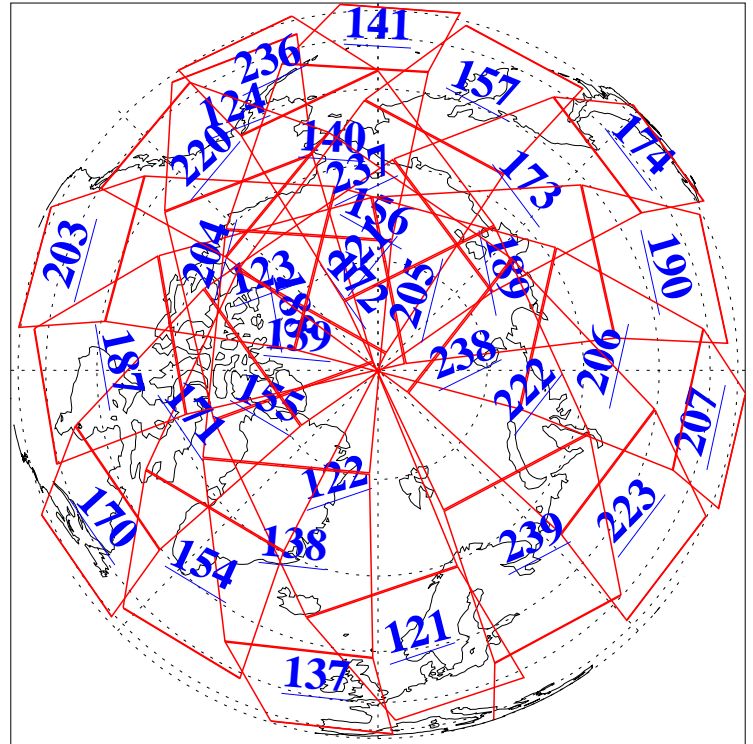

23 Feb 2013
DoY 54
Aqua Day 3948
Ascending Granules

Descending Granules

Legend: AMSU Available, HSB Available, AIRS Available

L1B Availability
AMSU Granules: 240
HSB Granules: 0
AIRS Granules: 240

23 Feb 2013
DoY 54
Aqua Day 3948

Northern Hemisphere Granules

Southern Hemisphere Granules

Legend: AMSU Available, HSB Available, AIRS Available