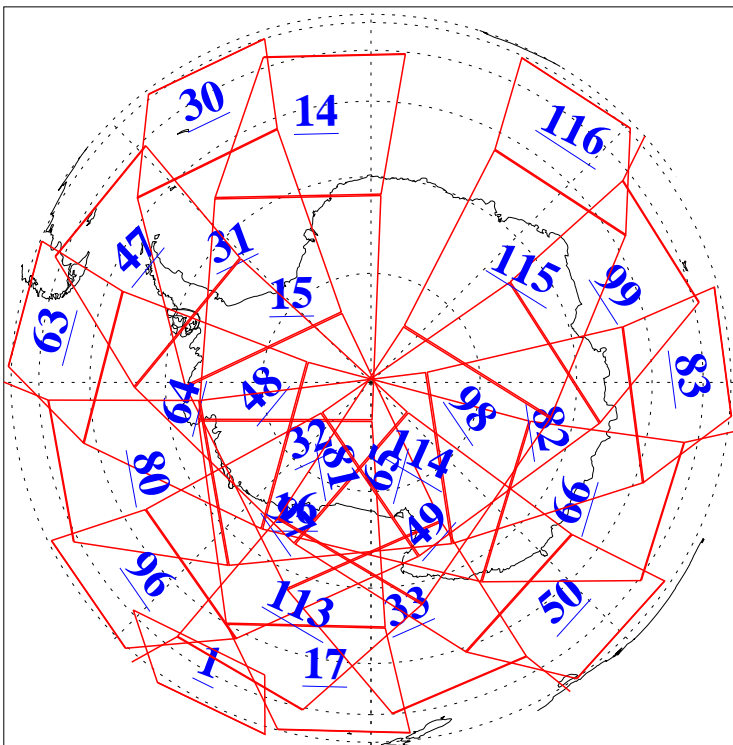

L1B Availability
AMSU Granules: 240
HSB Granules: 0
AIRS Granules: 240

23 Feb 2013
DoY 54
Aqua Day 3948
Granules: 1 to 120

Granules: 121 to 240

Legend: AMSU Available, *HSB Available*, *AIRS Available*

L1B Availability
AMSU Granules: 240
HSB Granules: 0
AIRS Granules: 240

23 Feb 2013
DoY 54
Aqua Day 3948
Ascending Granules

Descending Granules

Legend: AMSU Available, HSB Available, AIRS Available

L1B Availability
AMSU Granules: 240
HSB Granules: 0
AIRS Granules: 240

23 Feb 2013
DoY 54
Aqua Day 3948

Northern Hemisphere Granules

Southern Hemisphere Granules

Legend: AMSU Available, HSB Available, AIRS Available