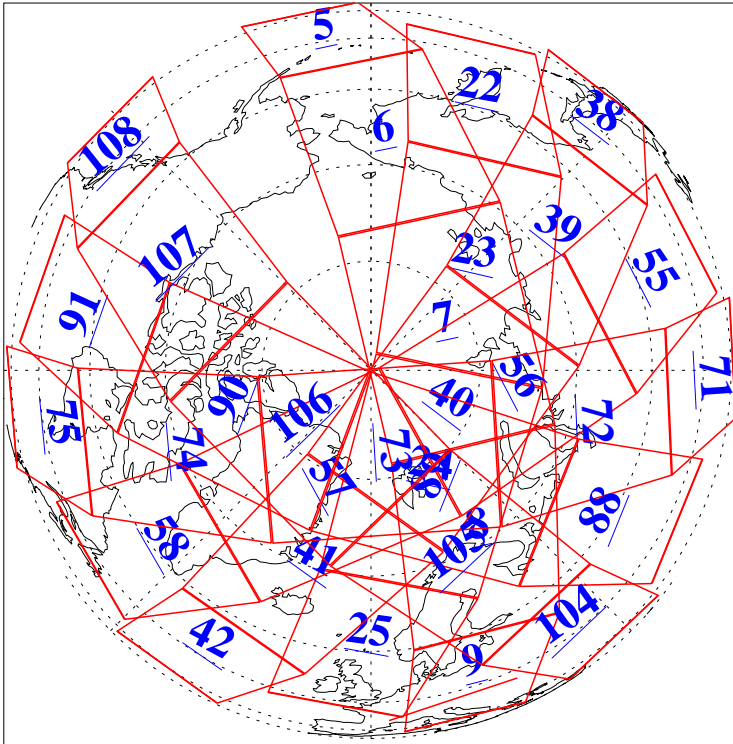

L1B Availability
AMSU Granules: 240
HSB Granules: 0
AIRS Granules: 240

23 Feb 2013
DoY 54
Aqua Day 3948
Granules: 1 to 120

Granules: 121 to 240

Legend: AMSU Available, *HSB Available*, *AIRS Available*

L1B Availability
AMSU Granules: 240
HSB Granules: 0
AIRS Granules: 240

23 Feb 2013
DoY 54
Aqua Day 3948
Ascending Granules

Descending Granules

Legend: AMSU Available, HSB Available, AIRS Available

L1B Availability
AMSU Granules: 240
HSB Granules: 0
AIRS Granules: 240

23 Feb 2013
DoY 54
Aqua Day 3948

Northern Hemisphere Granules

Southern Hemisphere Granules

Legend: AMSU Available, HSB Available, AIRS Available