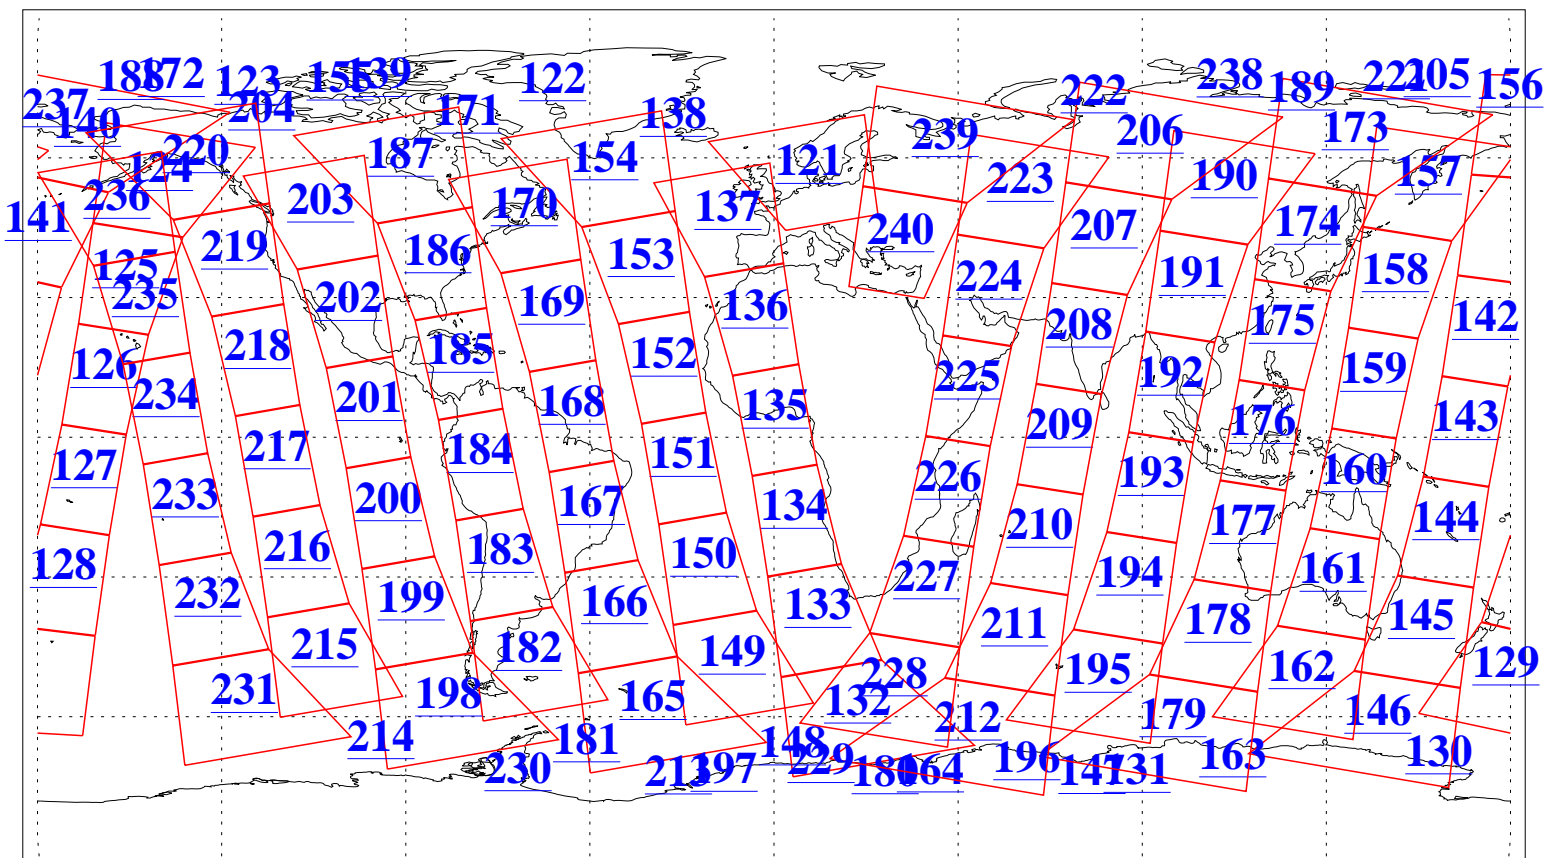

L1B Availability
AMSU Granules: 240
HSB Granules: 0
AIRS Granules: 240

23 Feb 2013
DoY 54
Aqua Day 3948
Granules: 1 to 120

Granules: 121 to 240

Legend: AMSU Available, *HSB Available*, *AIRS Available*

L1B Availability
AMSU Granules: 240
HSB Granules: 0
AIRS Granules: 240

23 Feb 2013
DoY 54
Aqua Day 3948
Ascending Granules

Descending Granules

Legend: AMSU Available, HSB Available, AIRS Available

L1B Availability
AMSU Granules: 240
HSB Granules: 0
AIRS Granules: 240

23 Feb 2013
DoY 54
Aqua Day 3948

Northern Hemisphere Granules

Southern Hemisphere Granules

Legend: AMSU Available, HSB Available, AIRS Available