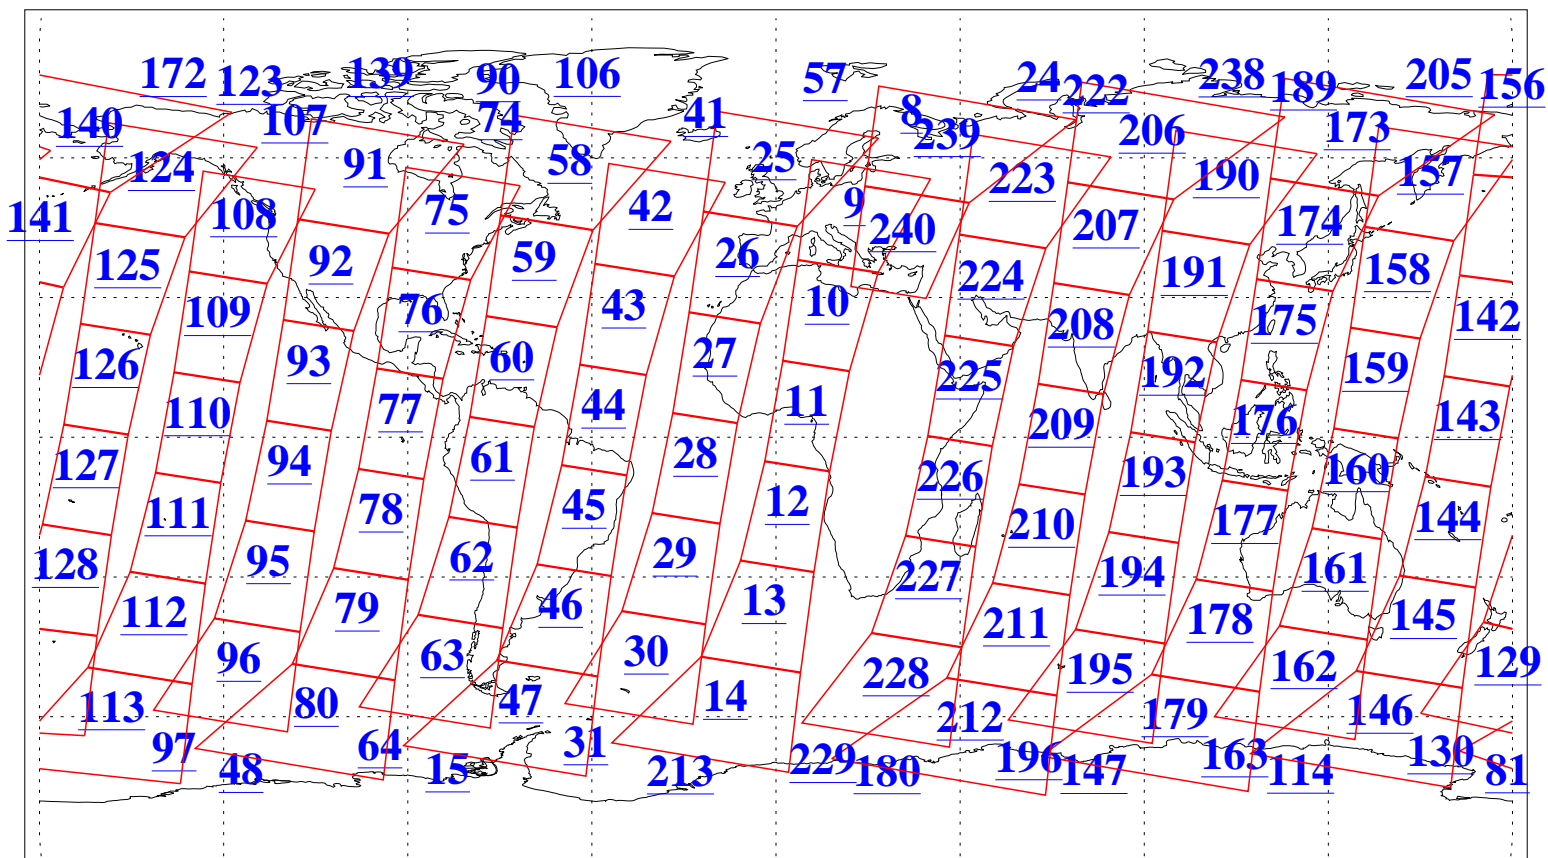

L1B Availability
AMSU Granules: 240
HSB Granules: 0
AIRS Granules: 240

23 Feb 2013
DoY 54
Aqua Day 3948
Granules: 1 to 120

Granules: 121 to 240

Legend: AMSU Available, *HSB Available*, *AIRS Available*

L1B Availability
AMSU Granules: 240
HSB Granules: 0
AIRS Granules: 240

23 Feb 2013
DoY 54
Aqua Day 3948
Ascending Granules

Descending Granules

Legend: AMSU Available, HSB Available, AIRS Available

L1B Availability
AMSU Granules: 240
HSB Granules: 0
AIRS Granules: 240

23 Feb 2013
DoY 54
Aqua Day 3948

Northern Hemisphere Granules

Southern Hemisphere Granules

Legend: AMSU Available, HSB Available, AIRS Available