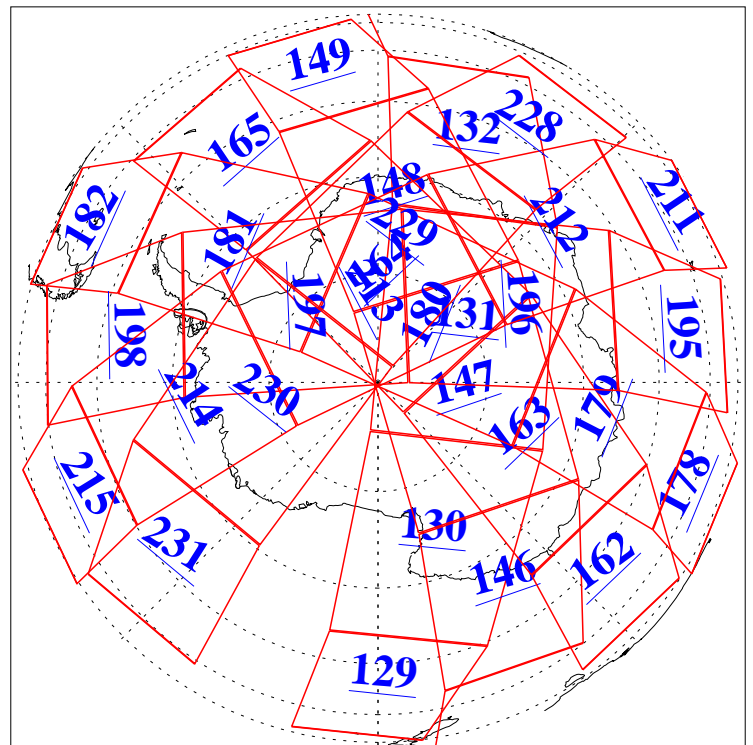

23 Feb 2013
DoY 54
Aqua Day 3948
Ascending Granules

Descending Granules

Legend: AMSU Available, HSB Available, AIRS Available

L1B Availability
AMSU Granules: 240
HSB Granules: 0
AIRS Granules: 240

23 Feb 2013
DoY 54
Aqua Day 3948

Northern Hemisphere Granules

Southern Hemisphere Granules

Legend: AMSU Available, HSB Available, AIRS Available