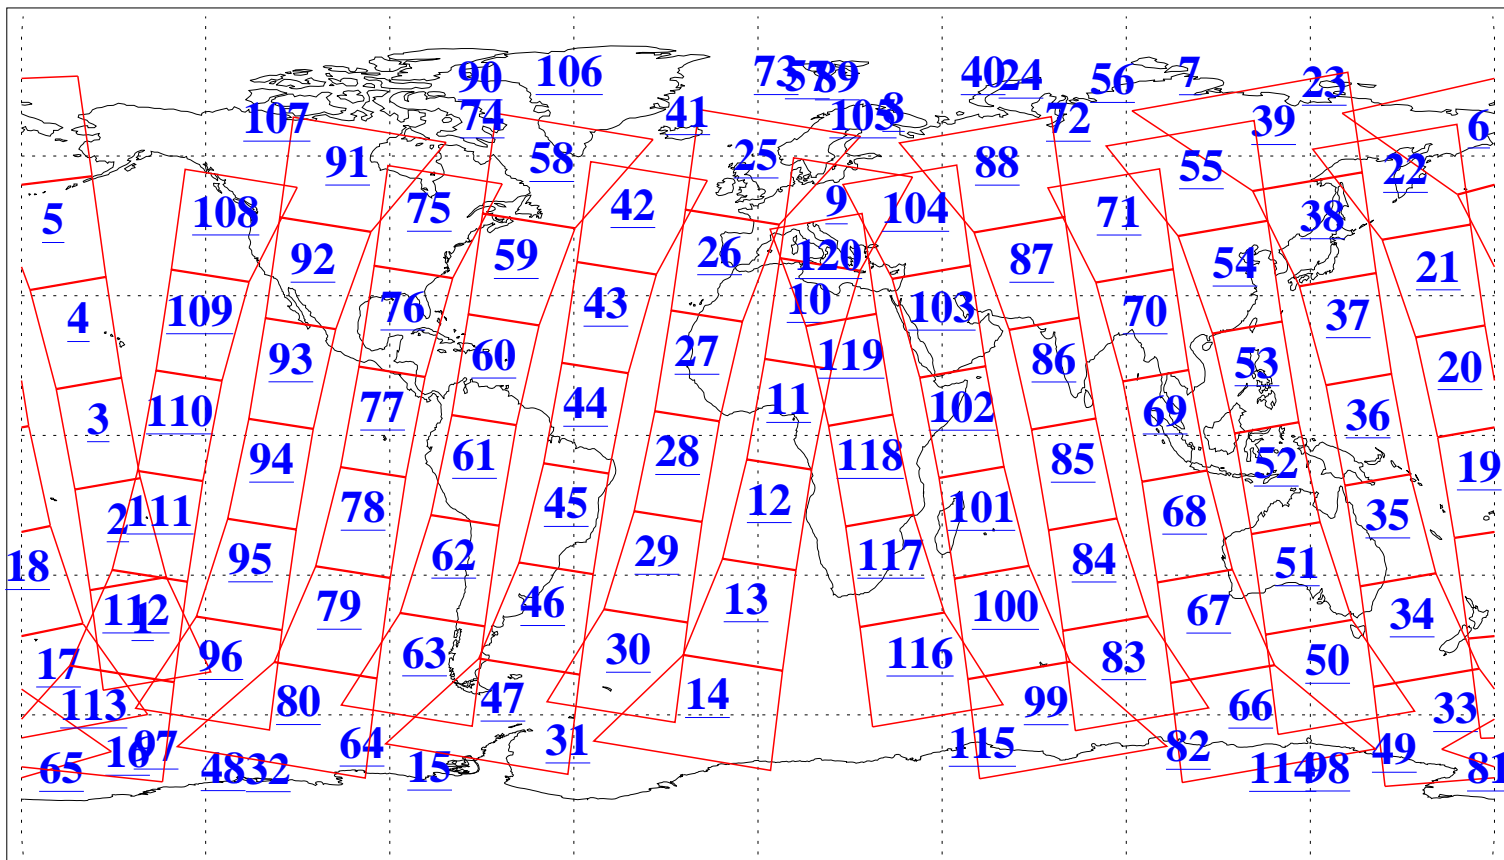

L1B Availability
AMSU Granules: 240
HSB Granules: 0
AIRS Granules: 240

23 Feb 2013
DoY 54
Aqua Day 3948
Granules: 1 to 120

Granules: 121 to 240

Legend: AMSU Available, *HSB Available*, *AIRS Available*

L1B Availability
AMSU Granules: 240
HSB Granules: 0
AIRS Granules: 240

23 Feb 2013
DoY 54
Aqua Day 3948
Ascending Granules

Descending Granules

Legend: AMSU Available, HSB Available, AIRS Available

L1B Availability
AMSU Granules: 240
HSB Granules: 0
AIRS Granules: 240

23 Feb 2013
DoY 54
Aqua Day 3948

Northern Hemisphere Granules

Southern Hemisphere Granules

Legend: AMSU Available, HSB Available, AIRS Available