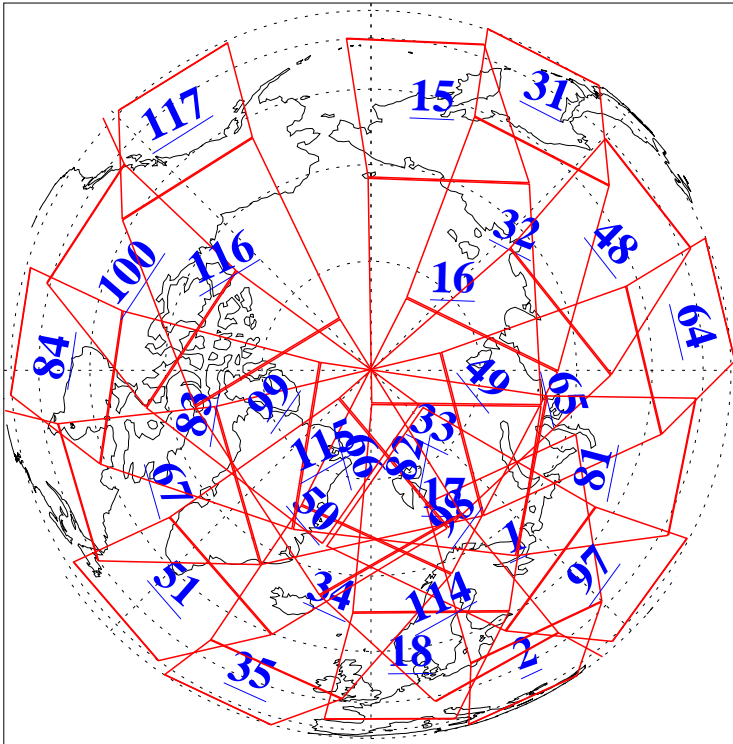

L1B Availability
AMSU Granules: 240
HSB Granules: 0
AIRS Granules: 240

22 Feb 2013
DoY 53
Aqua Day 3947
Granules: 1 to 120

Granules: 121 to 240

Legend: AMSU Available, HSB Available, AIRS Available

L1B Availability
AMSU Granules: 240
HSB Granules: 0
AIRS Granules: 240

22 Feb 2013
DoY 53
Aqua Day 3947
Ascending Granules

Descending Granules

Legend: AMSU Available, HSB Available, AIRS Available

L1B Availability
 AMSU Granules: 240
 HSB Granules: 0
 AIRS Granules: 240

22 Feb 2013
 DoY 53
 Aqua Day 3947

Northern Hemisphere Granules

Southern Hemisphere Granules

Legend: AMSU Available, *HSB Available*, **AIRS Available**