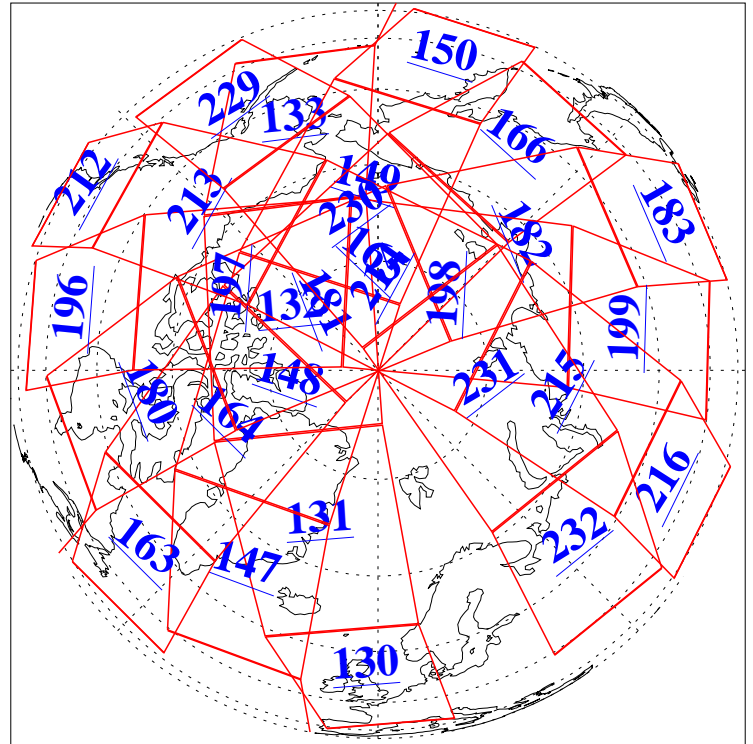

22 Feb 2013
DoY 53
Aqua Day 3947
Ascending Granules

Descending Granules

Legend: AMSU Available, HSB Available, AIRS Available

L1B Availability
 AMSU Granules: 240
 HSB Granules: 0
 AIRS Granules: 240

22 Feb 2013
 DoY 53
 Aqua Day 3947

Northern Hemisphere Granules

Southern Hemisphere Granules

Legend: AMSU Available, *HSB Available*, **AIRS Available**