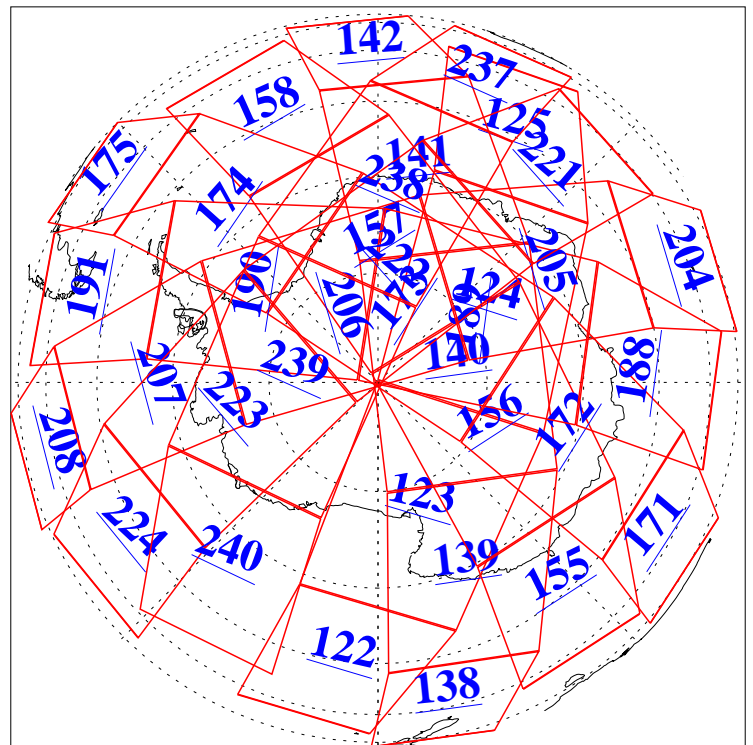

L1B Availability
AMSU Granules: 240
HSB Granules: 0
AIRS Granules: 240

22 Feb 2013
DoY 53
Aqua Day 3947
Granules: 1 to 120

Granules: 121 to 240

Legend: AMSU Available, HSB Available, AIRS Available

L1B Availability
AMSU Granules: 240
HSB Granules: 0
AIRS Granules: 240

22 Feb 2013
DoY 53
Aqua Day 3947
Ascending Granules

Descending Granules

Legend: AMSU Available, HSB Available, AIRS Available

L1B Availability
 AMSU Granules: 240
 HSB Granules: 0
 AIRS Granules: 240

22 Feb 2013
 DoY 53
 Aqua Day 3947

Northern Hemisphere Granules

Southern Hemisphere Granules

Legend: AMSU Available, *HSB Available*, **AIRS Available**