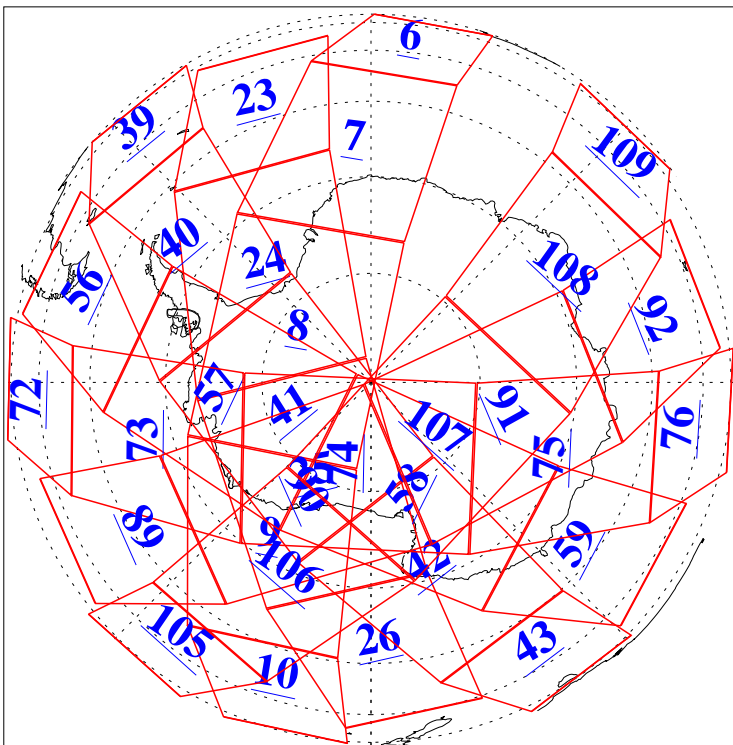

L1B Availability
AMSU Granules: 240
HSB Granules: 0
AIRS Granules: 240

22 Feb 2013
DoY 53
Aqua Day 3947
Granules: 1 to 120

Granules: 121 to 240

Legend: AMSU Available, HSB Available, AIRS Available

L1B Availability
AMSU Granules: 240
HSB Granules: 0
AIRS Granules: 240

22 Feb 2013
DoY 53
Aqua Day 3947
Ascending Granules

Descending Granules

Legend: AMSU Available, HSB Available, AIRS Available

L1B Availability
 AMSU Granules: 240
 HSB Granules: 0
 AIRS Granules: 240

22 Feb 2013
 DoY 53
 Aqua Day 3947

Northern Hemisphere Granules

Southern Hemisphere Granules

Legend: AMSU Available, *HSB Available*, **AIRS Available**