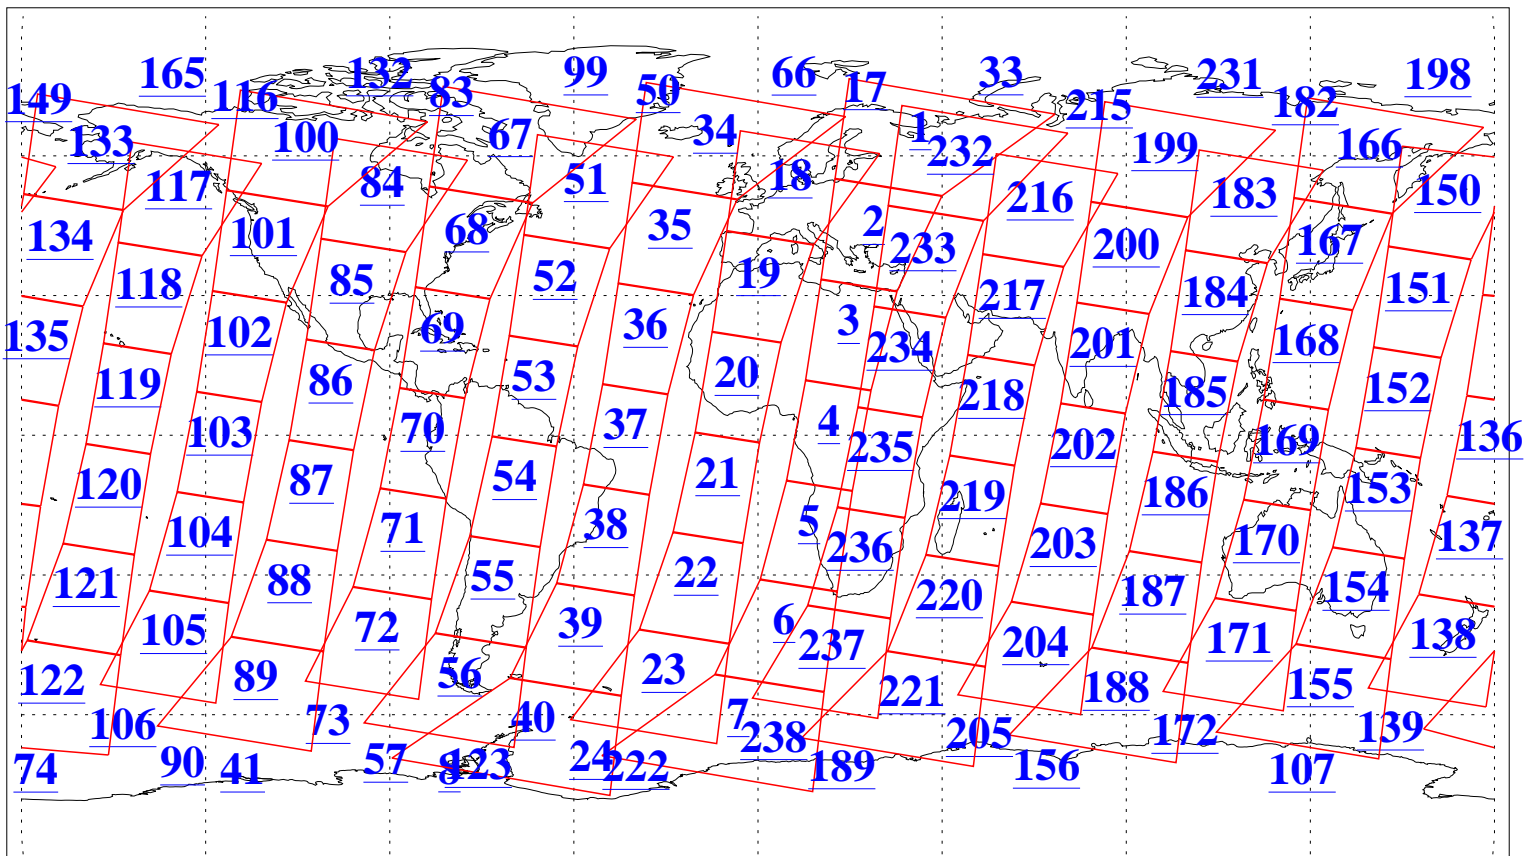

L1B Availability
AMSU Granules: 240
HSB Granules: 0
AIRS Granules: 240

22 Feb 2013
DoY 53
Aqua Day 3947
Granules: 1 to 120

Granules: 121 to 240

Legend: AMSU Available, HSB Available, AIRS Available

L1B Availability
AMSU Granules: 240
HSB Granules: 0
AIRS Granules: 240

22 Feb 2013
DoY 53
Aqua Day 3947
Ascending Granules

Descending Granules

Legend: AMSU Available, HSB Available, AIRS Available

L1B Availability
 AMSU Granules: 240
 HSB Granules: 0
 AIRS Granules: 240

22 Feb 2013
 DoY 53
 Aqua Day 3947

Northern Hemisphere Granules

Southern Hemisphere Granules

Legend: AMSU Available, *HSB Available*, **AIRS Available**