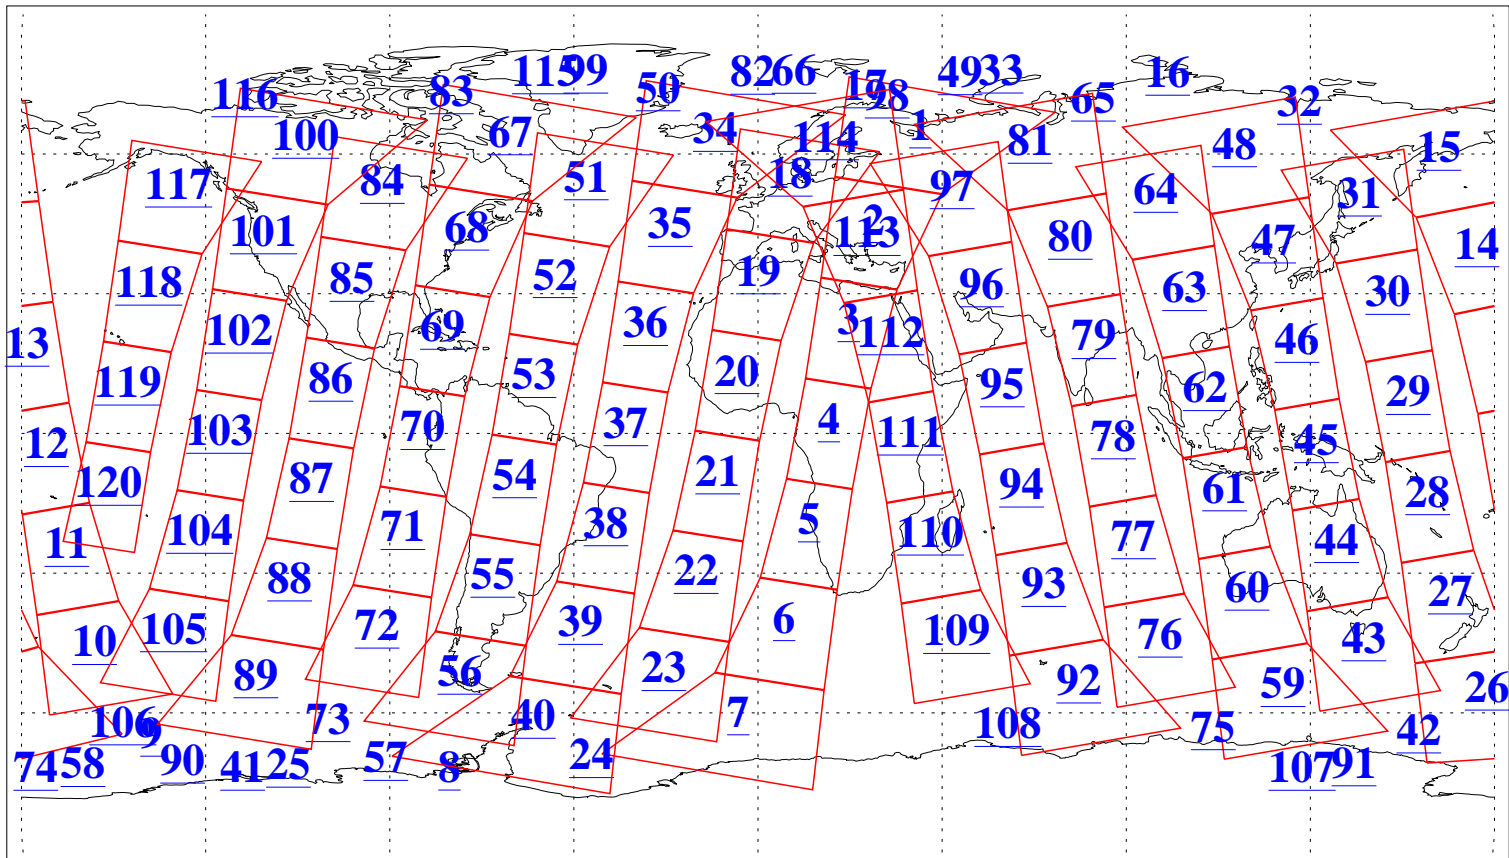

L1B Availability
AMSU Granules: 240
HSB Granules: 0
AIRS Granules: 240

22 Feb 2013
DoY 53
Aqua Day 3947
Granules: 1 to 120

Granules: 121 to 240

Legend: AMSU Available, HSB Available, AIRS Available

L1B Availability
AMSU Granules: 240
HSB Granules: 0
AIRS Granules: 240

22 Feb 2013
DoY 53
Aqua Day 3947
Ascending Granules

Descending Granules

Legend: AMSU Available, HSB Available, AIRS Available

L1B Availability
 AMSU Granules: 240
 HSB Granules: 0
 AIRS Granules: 240

22 Feb 2013
 DoY 53
 Aqua Day 3947

Northern Hemisphere Granules

Southern Hemisphere Granules

Legend: AMSU Available, *HSB Available*, **AIRS Available**