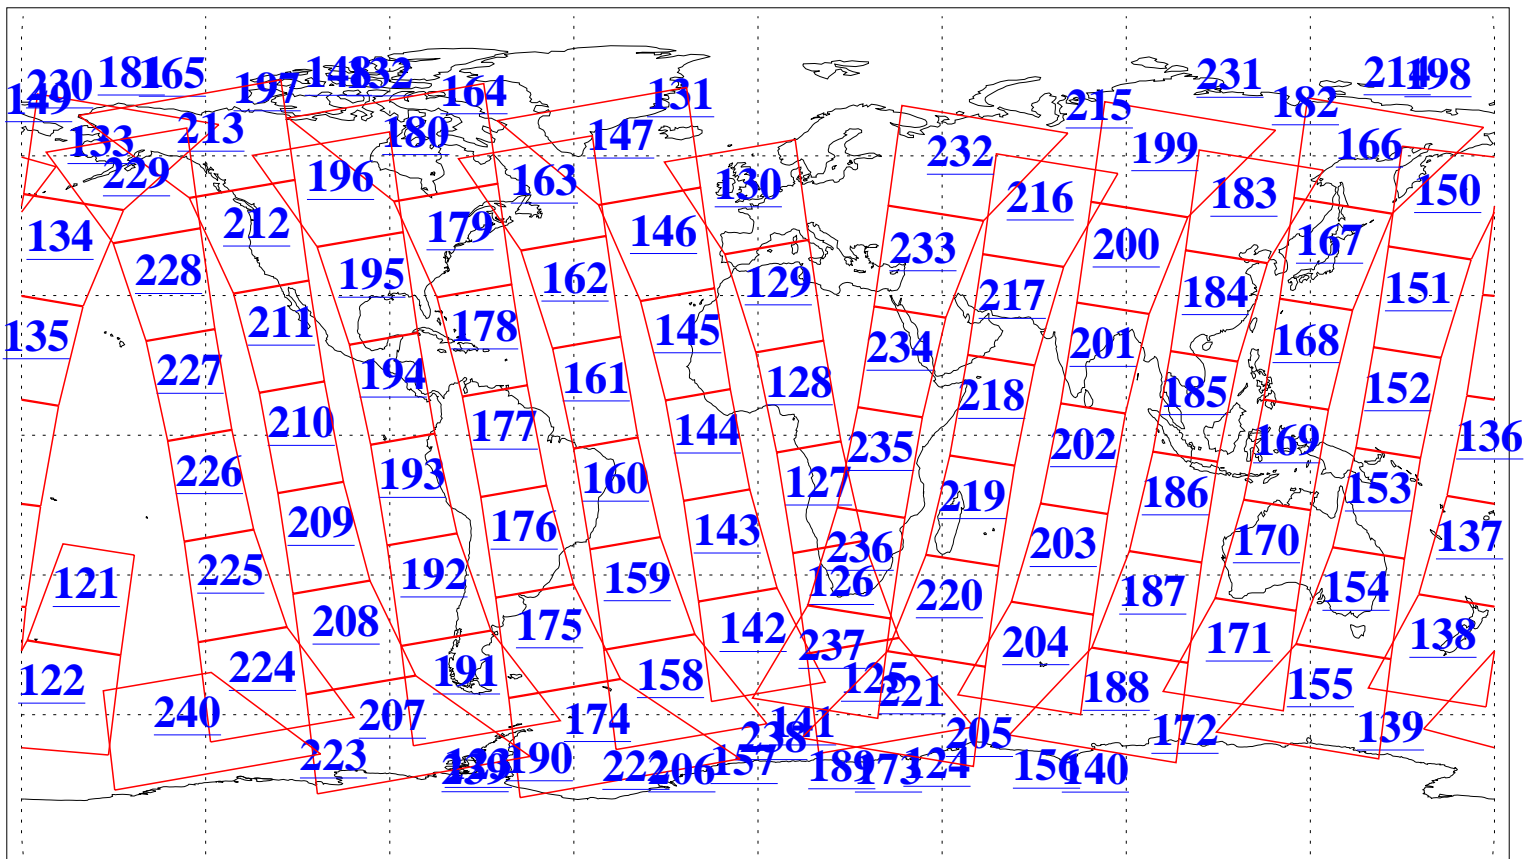

L1B Availability
AMSU Granules: 240
HSB Granules: 0
AIRS Granules: 240

22 Feb 2013
DoY 53
Aqua Day 3947
Granules: 1 to 120

Granules: 121 to 240

Legend: AMSU Available, HSB Available, AIRS Available

L1B Availability
AMSU Granules: 240
HSB Granules: 0
AIRS Granules: 240

22 Feb 2013
DoY 53
Aqua Day 3947
Ascending Granules

Descending Granules

Legend: AMSU Available, HSB Available, AIRS Available

L1B Availability
 AMSU Granules: 240
 HSB Granules: 0
 AIRS Granules: 240

22 Feb 2013
 DoY 53
 Aqua Day 3947

Northern Hemisphere Granules

Southern Hemisphere Granules

Legend: AMSU Available, *HSB Available*, **AIRS Available**