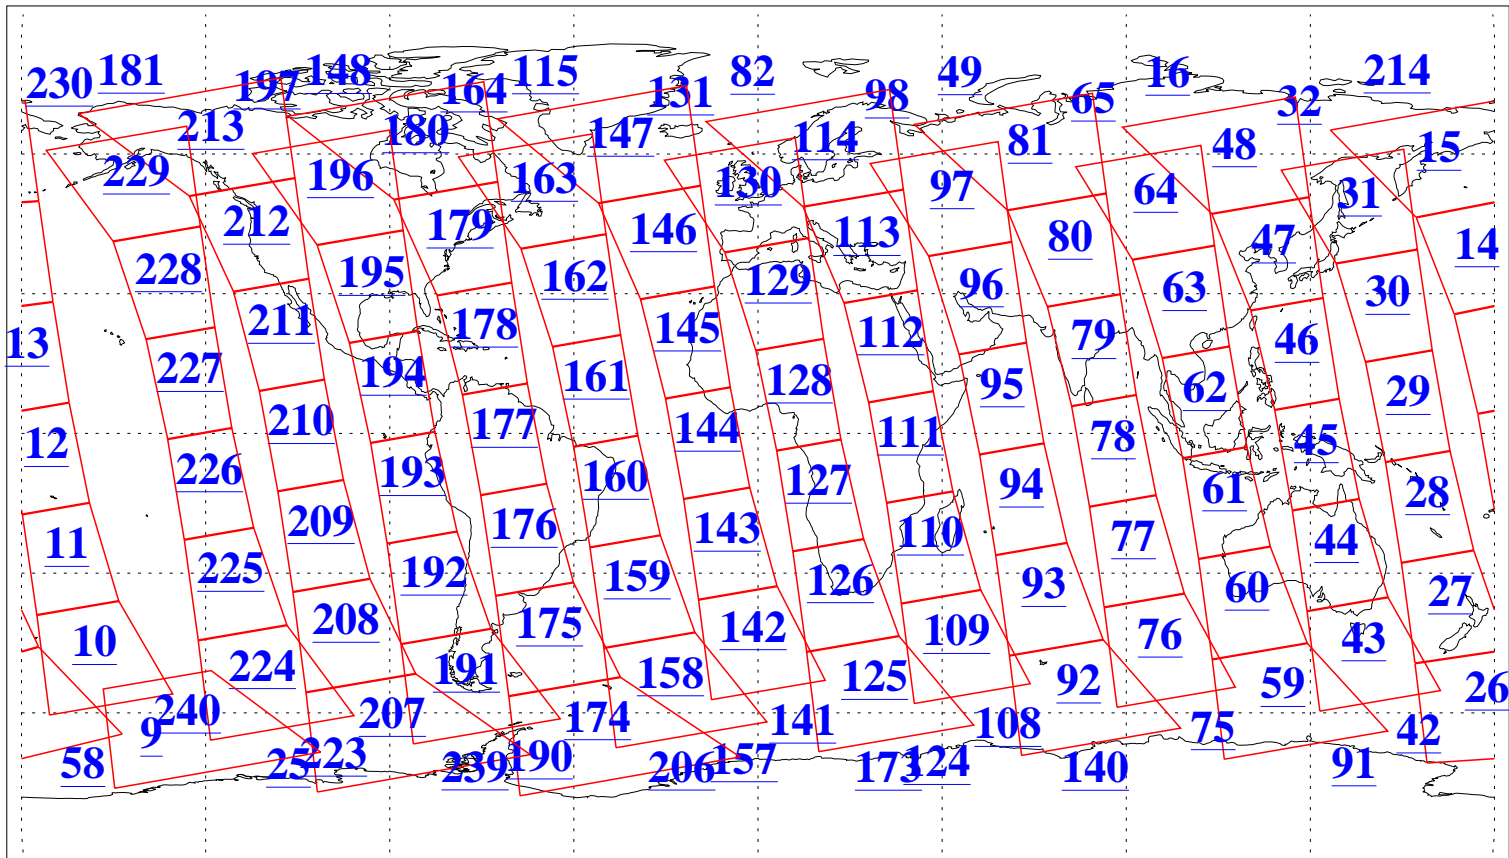

L1B Availability
AMSU Granules: 240
HSB Granules: 0
AIRS Granules: 240

22 Feb 2013
DoY 53
Aqua Day 3947
Granules: 1 to 120

Granules: 121 to 240

Legend: AMSU Available, HSB Available, AIRS Available

L1B Availability
AMSU Granules: 240
HSB Granules: 0
AIRS Granules: 240

22 Feb 2013
DoY 53
Aqua Day 3947
Ascending Granules

Descending Granules

Legend: AMSU Available, HSB Available, AIRS Available

L1B Availability
 AMSU Granules: 240
 HSB Granules: 0
 AIRS Granules: 240

22 Feb 2013
 DoY 53
 Aqua Day 3947

Northern Hemisphere Granules

Southern Hemisphere Granules

Legend: AMSU Available, *HSB Available*, **AIRS Available**