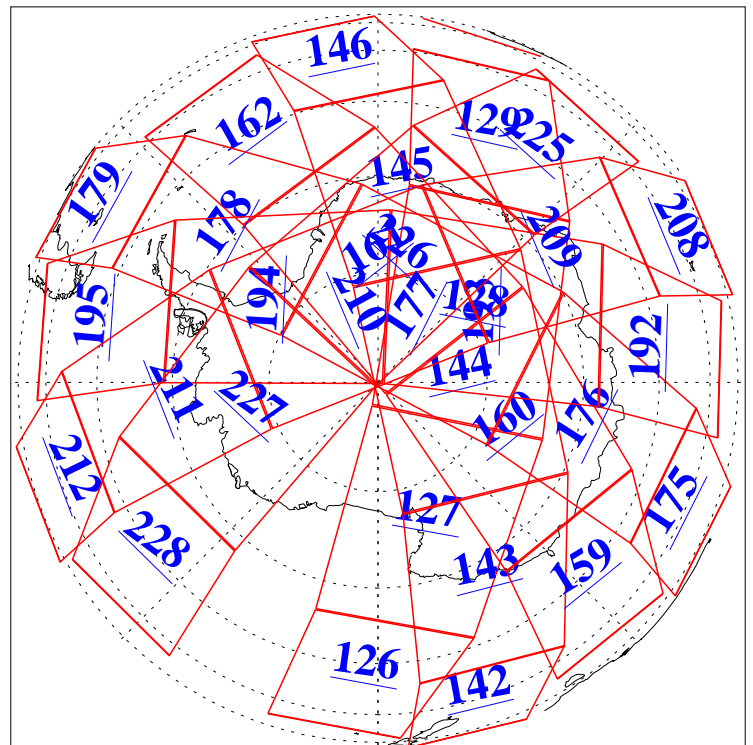

18 Feb 2013
DoY 49
Aqua Day 3943
Ascending Granules

Descending Granules

Legend: AMSU Available, HSB Available, AIRS Available

L1B Availability
 AMSU Granules: 240
 HSB Granules: 0
 AIRS Granules: 240

18 Feb 2013
 DoY 49
 Aqua Day 3943

Northern Hemisphere Granules

Southern Hemisphere Granules

Legend: AMSU Available, HSB Available, AIRS Available