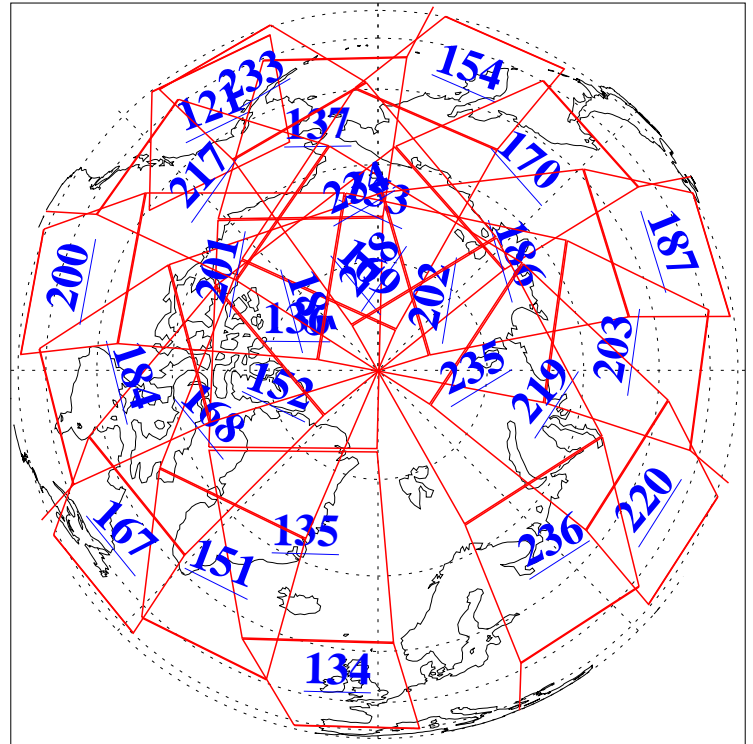

L1B Availability
AMSU Granules: 240
HSB Granules: 0
AIRS Granules: 240

18 Feb 2013
DoY 49
Aqua Day 3943
Granules: 1 to 120

Granules: 121 to 240

Legend: AMSU Available, HSB Available, AIRS Available

L1B Availability
AMSU Granules: 240
HSB Granules: 0
AIRS Granules: 240

18 Feb 2013
DoY 49
Aqua Day 3943
Ascending Granules

Descending Granules

Legend: AMSU Available, HSB Available, AIRS Available

L1B Availability
 AMSU Granules: 240
 HSB Granules: 0
 AIRS Granules: 240

18 Feb 2013
 DoY 49
 Aqua Day 3943

Northern Hemisphere Granules

Southern Hemisphere Granules

Legend: AMSU Available, HSB Available, AIRS Available