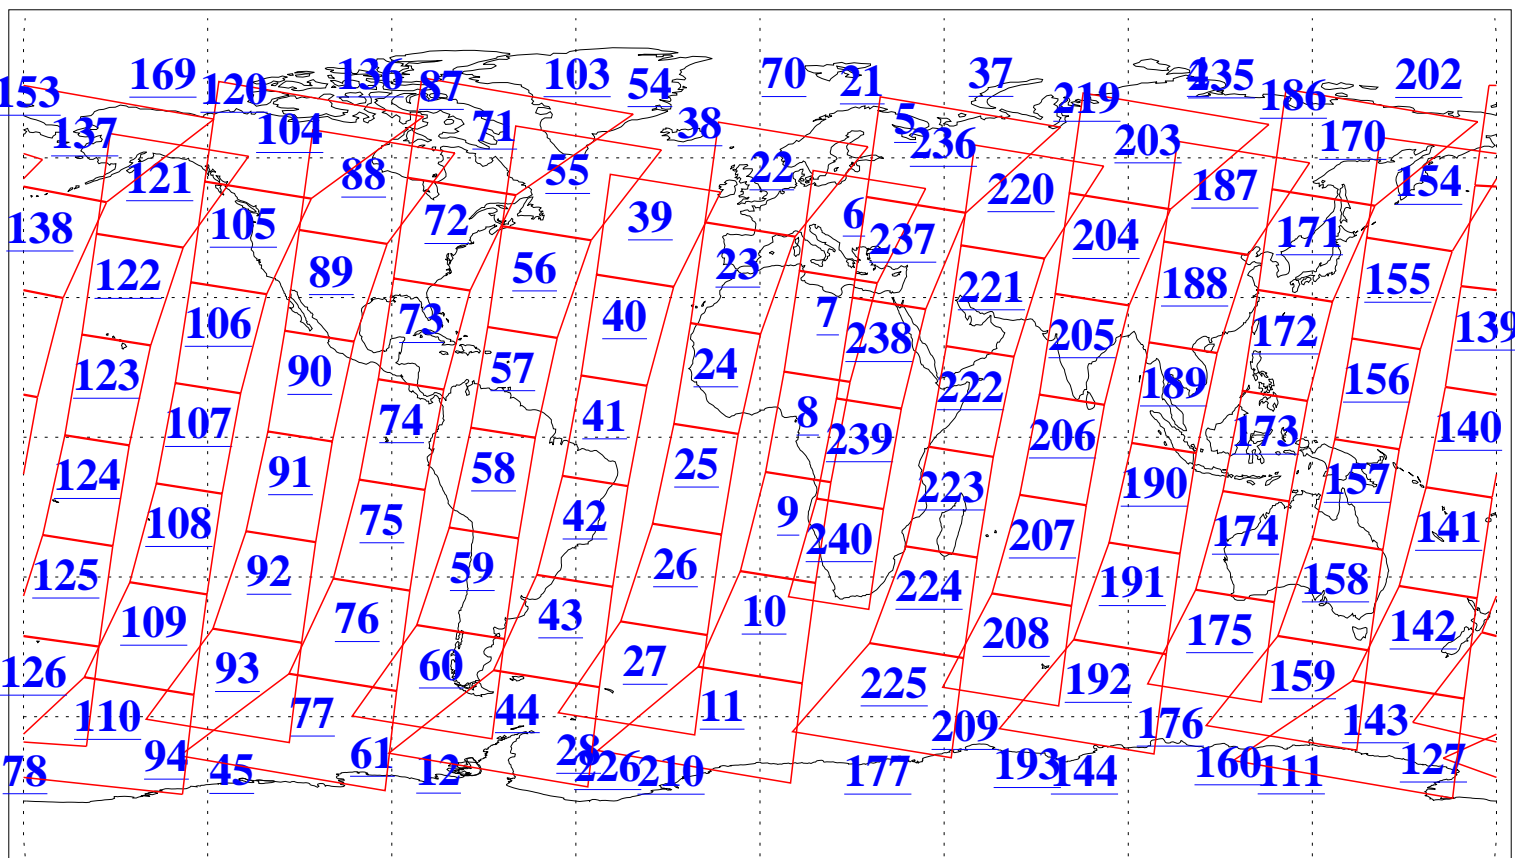

L1B Availability
AMSU Granules: 240
HSB Granules: 0
AIRS Granules: 240

18 Feb 2013
DoY 49
Aqua Day 3943
Granules: 1 to 120

Granules: 121 to 240

Legend: AMSU Available, HSB Available, AIRS Available

L1B Availability
AMSU Granules: 240
HSB Granules: 0
AIRS Granules: 240

18 Feb 2013
DoY 49
Aqua Day 3943
Ascending Granules

Descending Granules

Legend: AMSU Available, HSB Available, AIRS Available

L1B Availability
 AMSU Granules: 240
 HSB Granules: 0
 AIRS Granules: 240

18 Feb 2013
 DoY 49
 Aqua Day 3943