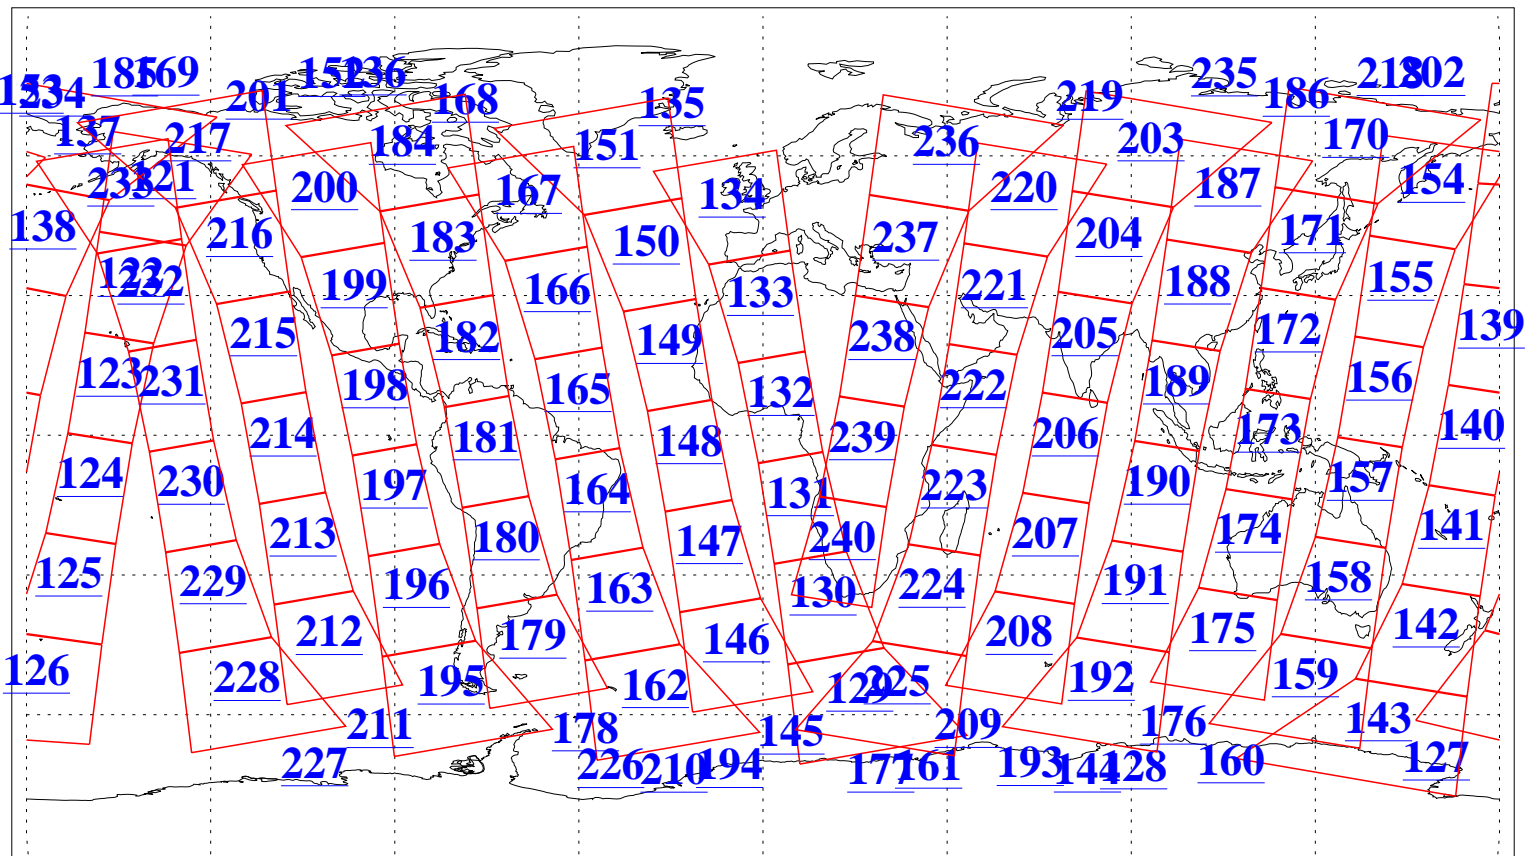

L1B Availability
AMSU Granules: 240
HSB Granules: 0
AIRS Granules: 240

18 Feb 2013
DoY 49
Aqua Day 3943
Granules: 1 to 120

Granules: 121 to 240

Legend: AMSU Available, HSB Available, AIRS Available

L1B Availability
AMSU Granules: 240
HSB Granules: 0
AIRS Granules: 240

18 Feb 2013
DoY 49
Aqua Day 3943
Ascending Granules

Descending Granules

Legend: AMSU Available, HSB Available, AIRS Available

L1B Availability
 AMSU Granules: 240
 HSB Granules: 0
 AIRS Granules: 240

18 Feb 2013
 DoY 49
 Aqua Day 3943

Northern Hemisphere Granules

Southern Hemisphere Granules

Legend: AMSU Available, HSB Available, AIRS Available