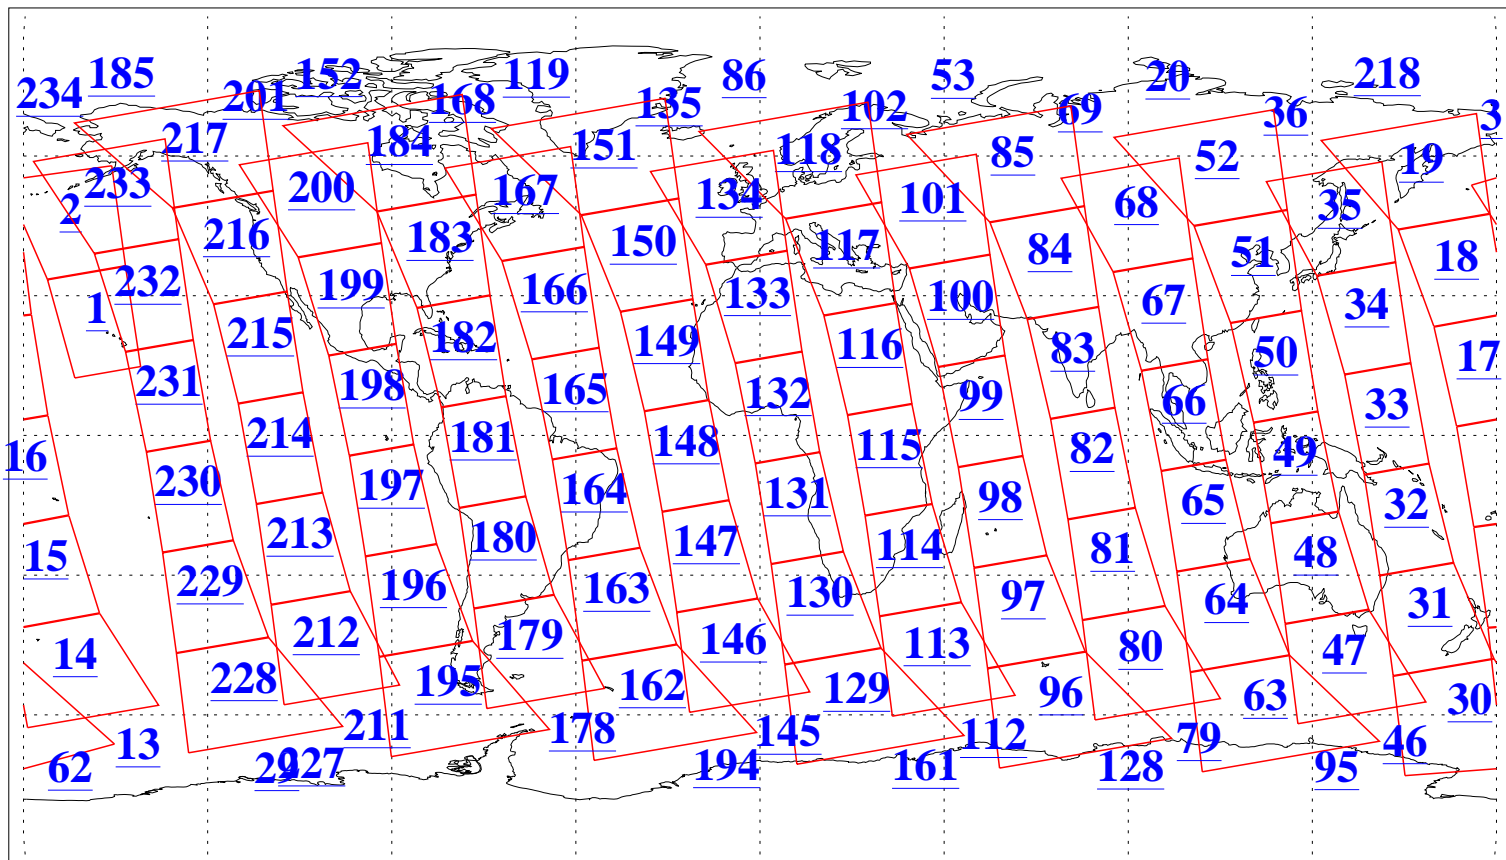

L1B Availability
AMSU Granules: 240
HSB Granules: 0
AIRS Granules: 240

18 Feb 2013
DoY 49
Aqua Day 3943
Granules: 1 to 120

Granules: 121 to 240

Legend: AMSU Available, HSB Available, AIRS Available

L1B Availability
AMSU Granules: 240
HSB Granules: 0
AIRS Granules: 240

18 Feb 2013
DoY 49
Aqua Day 3943
Ascending Granules

Descending Granules

Legend: AMSU Available, HSB Available, AIRS Available

L1B Availability
 AMSU Granules: 240
 HSB Granules: 0
 AIRS Granules: 240

18 Feb 2013
 DoY 49
 Aqua Day 3943

Northern Hemisphere Granules

Southern Hemisphere Granules

Legend: AMSU Available, HSB Available, AIRS Available