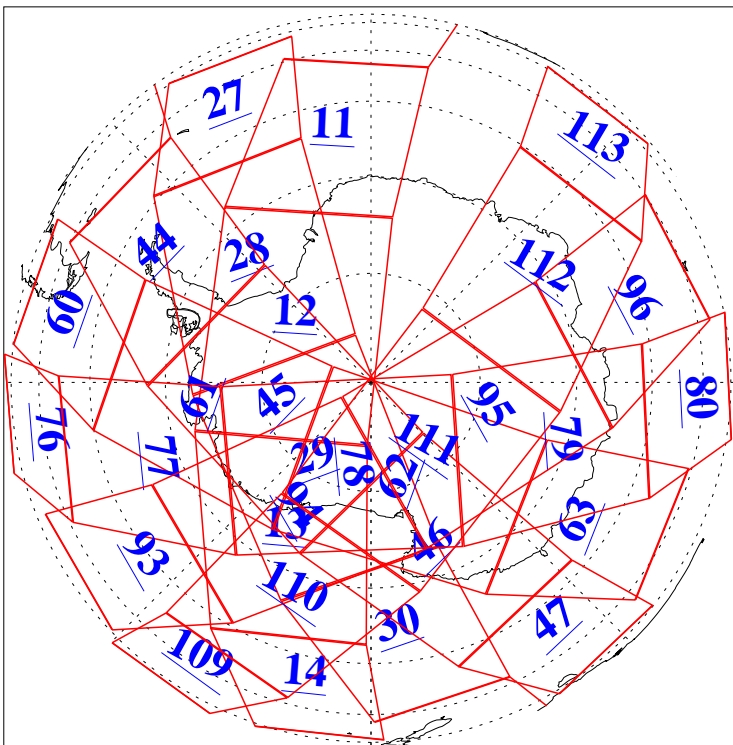

L1B Availability
AMSU Granules: 240
HSB Granules: 0
AIRS Granules: 240

18 Feb 2013
DoY 49
Aqua Day 3943
Granules: 1 to 120

Granules: 121 to 240

Legend: AMSU Available, HSB Available, AIRS Available

L1B Availability
AMSU Granules: 240
HSB Granules: 0
AIRS Granules: 240

18 Feb 2013
DoY 49
Aqua Day 3943
Ascending Granules

Descending Granules

Legend: AMSU Available, HSB Available, AIRS Available

L1B Availability
 AMSU Granules: 240
 HSB Granules: 0
 AIRS Granules: 240

18 Feb 2013
 DoY 49
 Aqua Day 3943

Northern Hemisphere Granules

Southern Hemisphere Granules

Legend: AMSU Available, HSB Available, AIRS Available