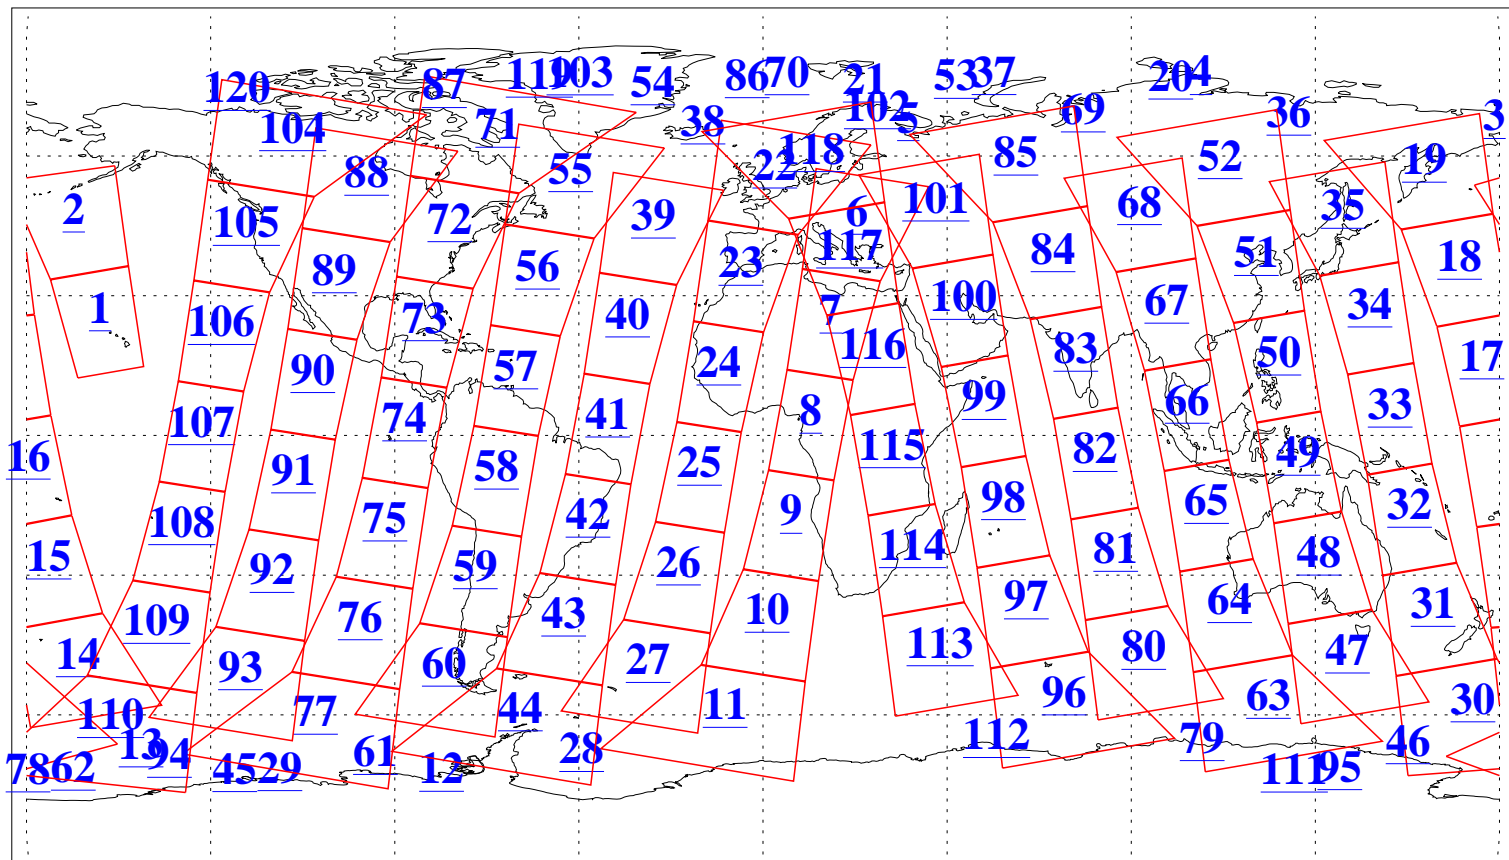

L1B Availability
AMSU Granules: 240
HSB Granules: 0
AIRS Granules: 240

18 Feb 2013
DoY 49
Aqua Day 3943
Granules: 1 to 120

Granules: 121 to 240

Legend: AMSU Available, HSB Available, AIRS Available

L1B Availability
AMSU Granules: 240
HSB Granules: 0
AIRS Granules: 240

18 Feb 2013
DoY 49
Aqua Day 3943
Ascending Granules

Descending Granules

Legend: AMSU Available, HSB Available, AIRS Available

L1B Availability
 AMSU Granules: 240
 HSB Granules: 0
 AIRS Granules: 240

18 Feb 2013
 DoY 49
 Aqua Day 3943

Northern Hemisphere Granules

Southern Hemisphere Granules

Legend: AMSU Available, HSB Available, AIRS Available