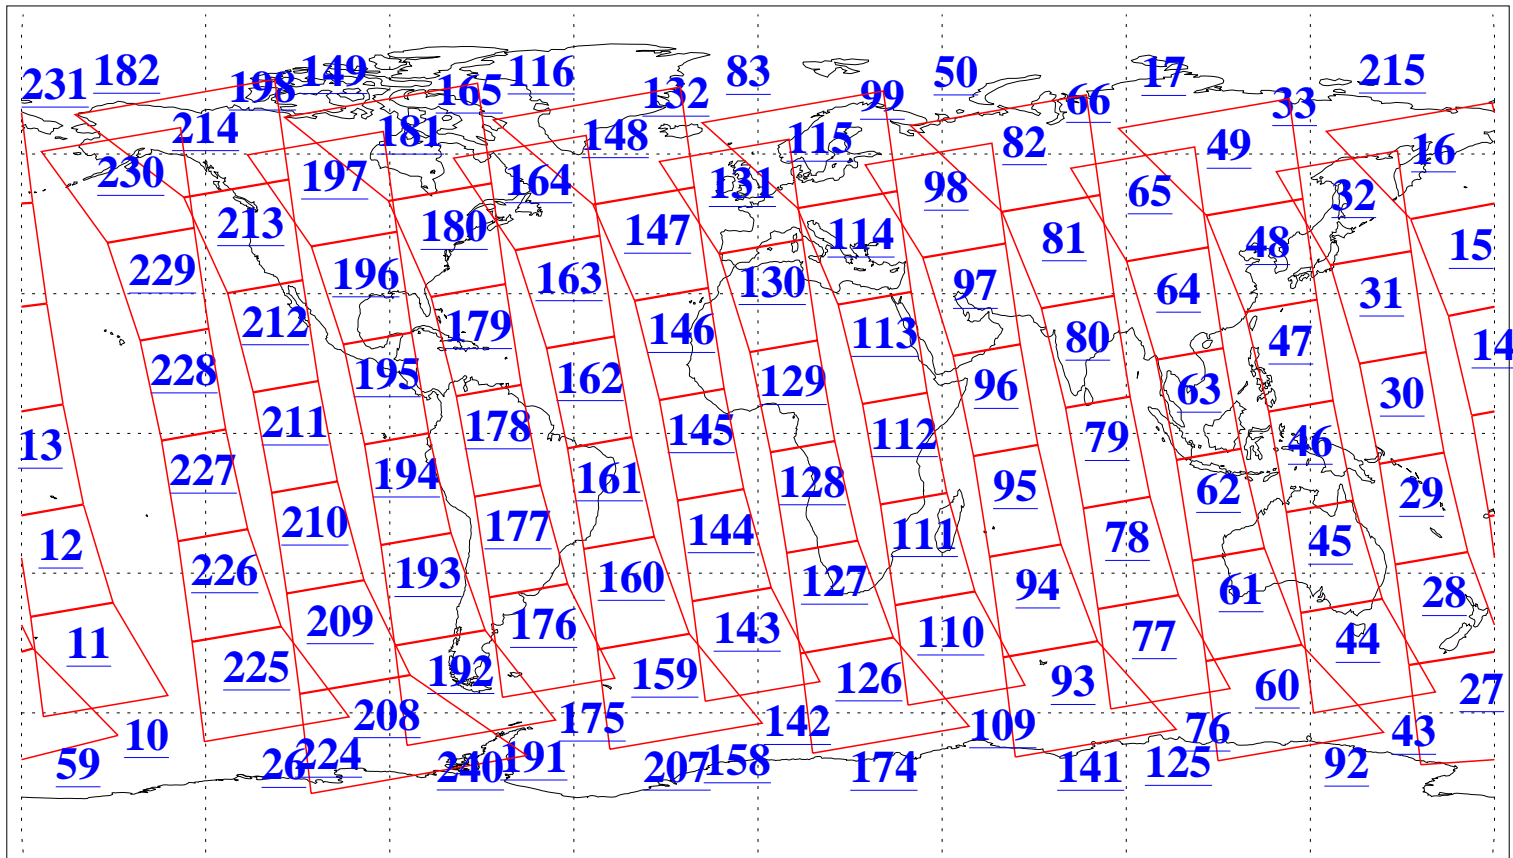

L1B Availability
AMSU Granules: 240
HSB Granules: 0
AIRS Granules: 240

28 Jan 2013
DoY 28
Aqua Day 3922
Granules: 1 to 120

Granules: 121 to 240

Legend: AMSU Available, HSB Available, AIRS Available

L1B Availability
AMSU Granules: 240
HSB Granules: 0
AIRS Granules: 240

28 Jan 2013
DoY 28
Aqua Day 3922

Ascending Granules

Descending Granules

Legend: AMSU Available, HSB Available, AIRS Available

L1B Availability
 AMSU Granules: 240
 HSB Granules: 0
 AIRS Granules: 240

28 Jan 2013
 DoY 28
 Aqua Day 3922

Northern Hemisphere Granules

Southern Hemisphere Granules

Legend: AMSU Available, HSB Available, AIRS Available