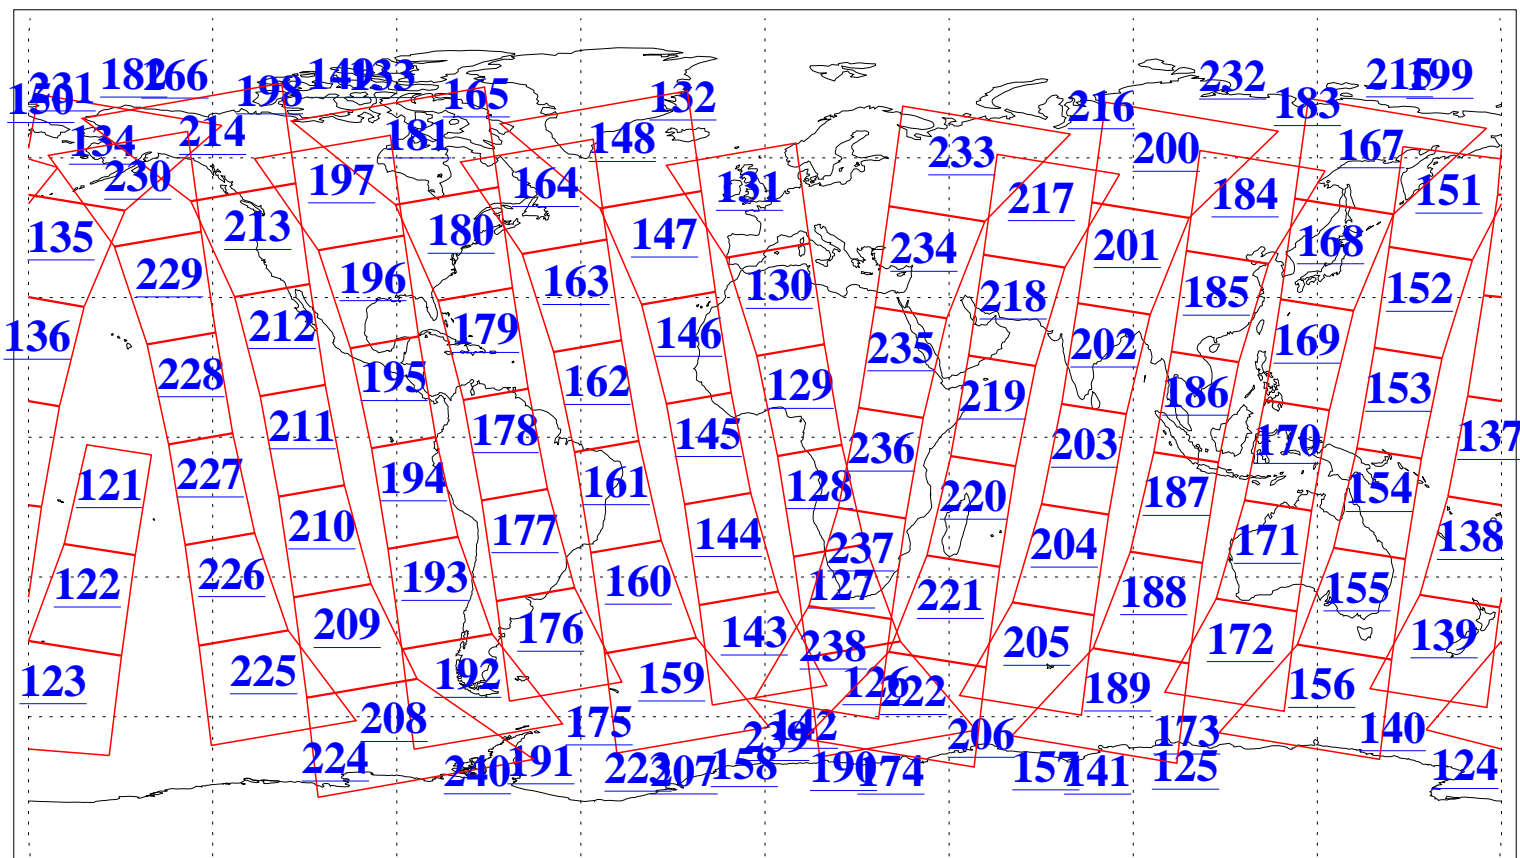

L1B Availability
AMSU Granules: 240
HSB Granules: 0
AIRS Granules: 240

28 Jan 2013
DoY 28
Aqua Day 3922
Granules: 1 to 120

Granules: 121 to 240

Legend: AMSU Available, HSB Available, AIRS Available

L1B Availability
AMSU Granules: 240
HSB Granules: 0
AIRS Granules: 240

28 Jan 2013
DoY 28
Aqua Day 3922

Ascending Granules

Descending Granules

Legend: AMSU Available, HSB Available, AIRS Available

L1B Availability
 AMSU Granules: 240
 HSB Granules: 0
 AIRS Granules: 240

28 Jan 2013
 DoY 28
 Aqua Day 3922

Northern Hemisphere Granules

Southern Hemisphere Granules

Legend: AMSU Available, HSB Available, AIRS Available