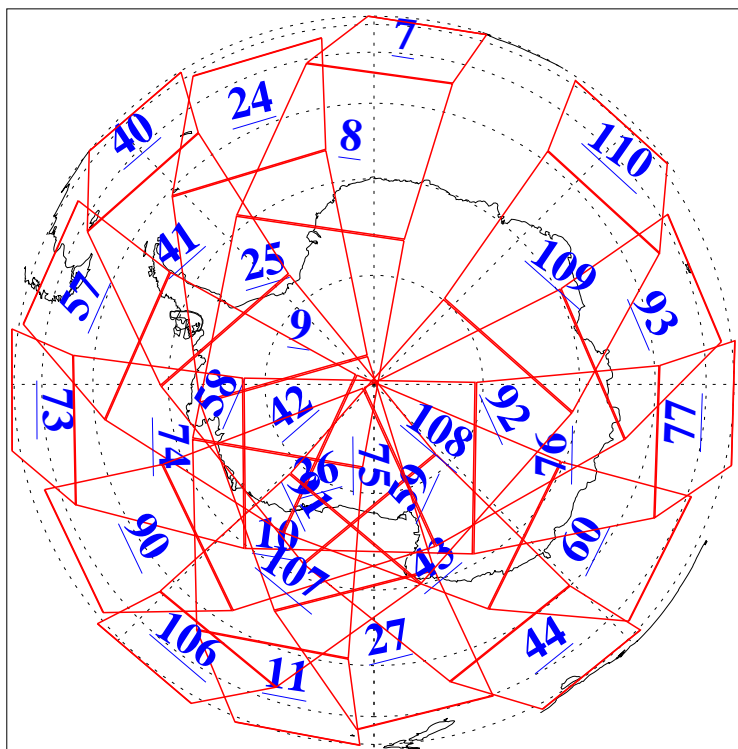

L1B Availability
AMSU Granules: 240
HSB Granules: 0
AIRS Granules: 240

28 Jan 2013
DoY 28
Aqua Day 3922
Granules: 1 to 120

Granules: 121 to 240

Legend: AMSU Available, HSB Available, AIRS Available

L1B Availability
AMSU Granules: 240
HSB Granules: 0
AIRS Granules: 240

28 Jan 2013
DoY 28
Aqua Day 3922

Ascending Granules

Descending Granules

Legend: AMSU Available, HSB Available, AIRS Available

L1B Availability
 AMSU Granules: 240
 HSB Granules: 0
 AIRS Granules: 240

28 Jan 2013
 DoY 28
 Aqua Day 3922

Northern Hemisphere Granules

Southern Hemisphere Granules

Legend: AMSU Available, HSB Available, AIRS Available