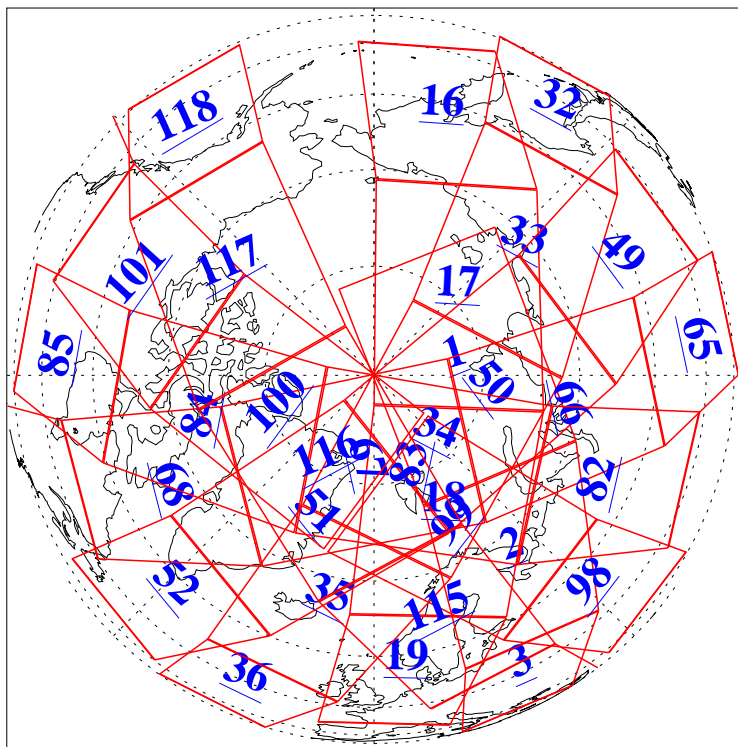

L1B Availability
AMSU Granules: 240
HSB Granules: 0
AIRS Granules: 240

28 Jan 2013
DoY 28
Aqua Day 3922
Granules: 1 to 120

Granules: 121 to 240

Legend: AMSU Available, HSB Available, AIRS Available

L1B Availability
AMSU Granules: 240
HSB Granules: 0
AIRS Granules: 240

28 Jan 2013
DoY 28
Aqua Day 3922

Ascending Granules

Descending Granules

Legend: AMSU Available, HSB Available, AIRS Available

L1B Availability
 AMSU Granules: 240
 HSB Granules: 0
 AIRS Granules: 240

28 Jan 2013
 DoY 28
 Aqua Day 3922

Northern Hemisphere Granules

Southern Hemisphere Granules

Legend: AMSU Available, HSB Available, AIRS Available