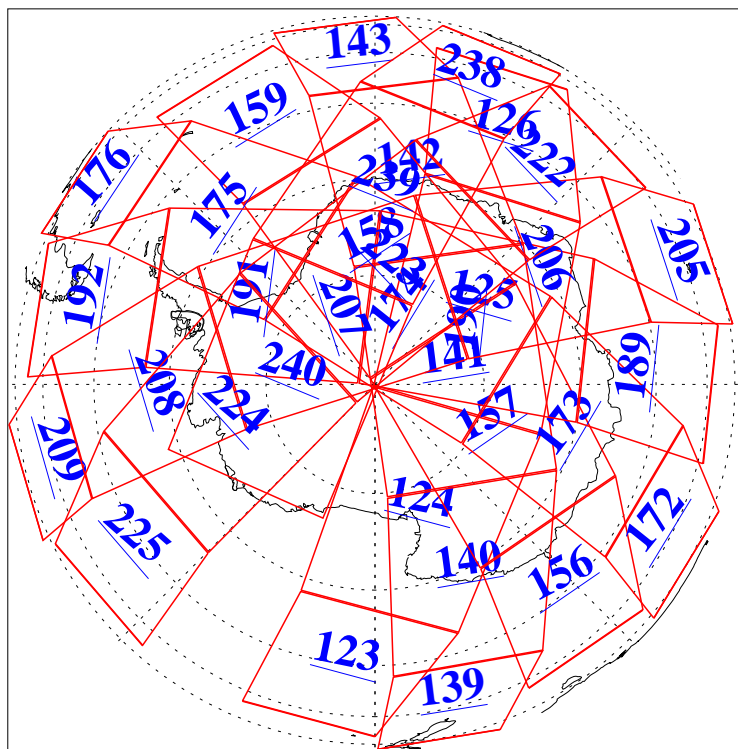

L1B Availability
AMSU Granules: 240
HSB Granules: 0
AIRS Granules: 240

28 Jan 2013
DoY 28
Aqua Day 3922
Granules: 1 to 120

Granules: 121 to 240

Legend: AMSU Available, HSB Available, AIRS Available

L1B Availability
AMSU Granules: 240
HSB Granules: 0
AIRS Granules: 240

28 Jan 2013
DoY 28
Aqua Day 3922

Ascending Granules

Descending Granules

Legend: AMSU Available, HSB Available, AIRS Available

L1B Availability
 AMSU Granules: 240
 HSB Granules: 0
 AIRS Granules: 240

28 Jan 2013
 DoY 28
 Aqua Day 3922

Northern Hemisphere Granules

Southern Hemisphere Granules

Legend: AMSU Available, HSB Available, AIRS Available