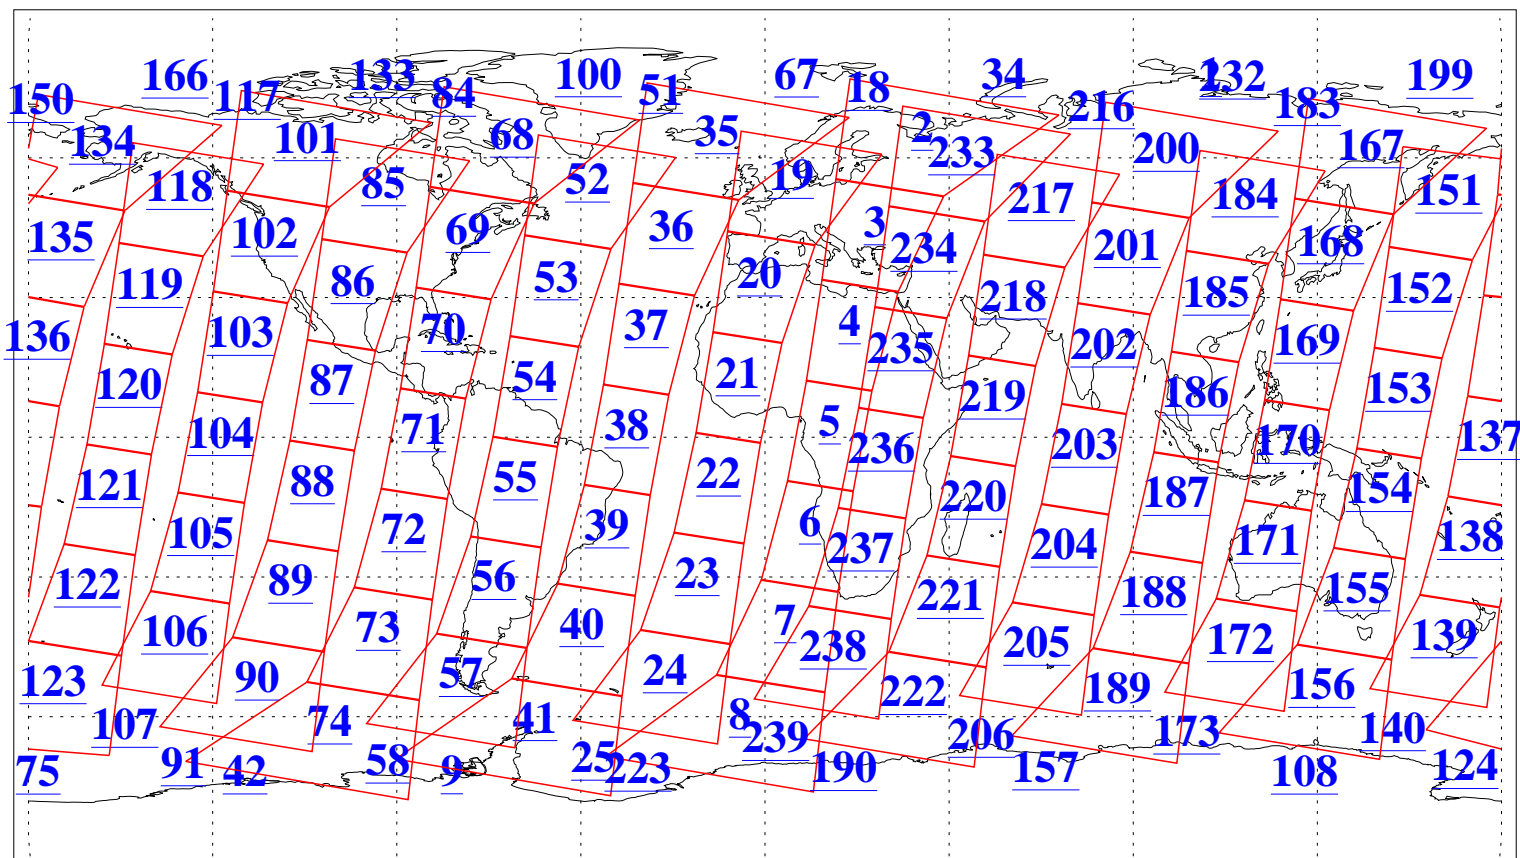

L1B Availability
AMSU Granules: 240
HSB Granules: 0
AIRS Granules: 240

28 Jan 2013
DoY 28
Aqua Day 3922
Granules: 1 to 120

Granules: 121 to 240

Legend: AMSU Available, HSB Available, AIRS Available

L1B Availability
AMSU Granules: 240
HSB Granules: 0
AIRS Granules: 240

28 Jan 2013
DoY 28
Aqua Day 3922

Ascending Granules

Descending Granules

Legend: AMSU Available, HSB Available, AIRS Available

L1B Availability
 AMSU Granules: 240
 HSB Granules: 0
 AIRS Granules: 240

28 Jan 2013
 DoY 28
 Aqua Day 3922

Northern Hemisphere Granules

Southern Hemisphere Granules

Legend: AMSU Available, HSB Available, AIRS Available