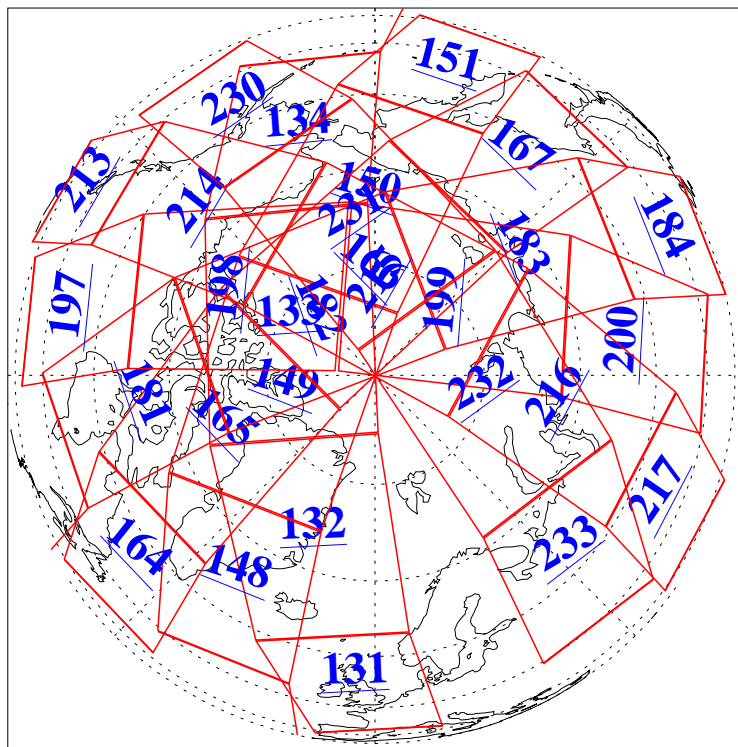

28 Jan 2013
DoY 28
Aqua Day 3922

Ascending Granules

Descending Granules

Legend: AMSU Available, HSB Available, AIRS Available

L1B Availability
 AMSU Granules: 240
 HSB Granules: 0
 AIRS Granules: 240

28 Jan 2013
 DoY 28
 Aqua Day 3922

Northern Hemisphere Granules

Southern Hemisphere Granules

Legend: AMSU Available, HSB Available, AIRS Available