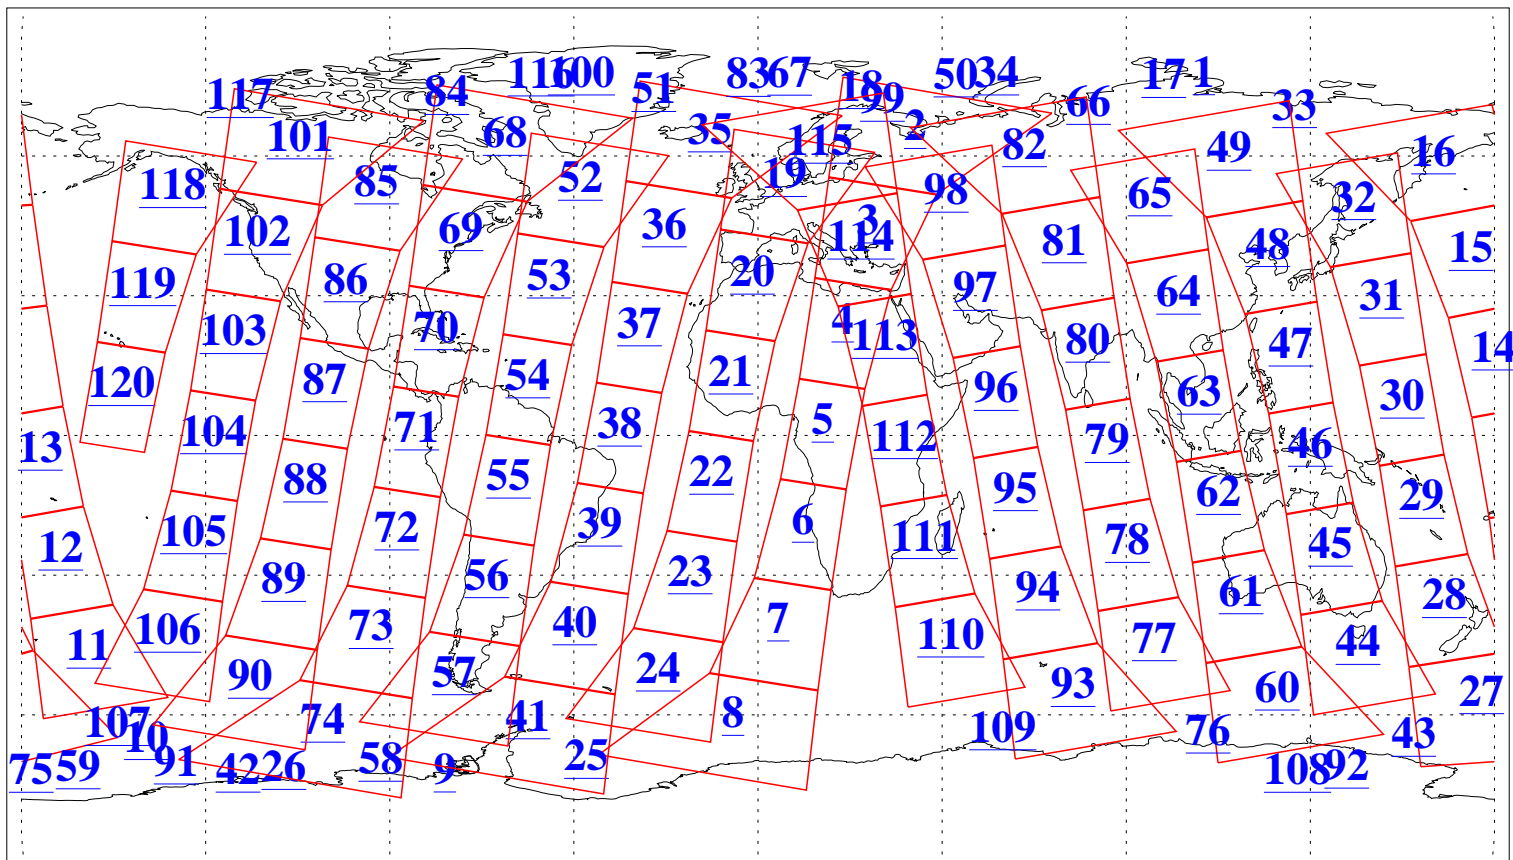

L1B Availability
AMSU Granules: 240
HSB Granules: 0
AIRS Granules: 240

28 Jan 2013
DoY 28
Aqua Day 3922
Granules: 1 to 120

Granules: 121 to 240

Legend: AMSU Available, HSB Available, AIRS Available

L1B Availability
AMSU Granules: 240
HSB Granules: 0
AIRS Granules: 240

28 Jan 2013
DoY 28
Aqua Day 3922

Ascending Granules

Descending Granules

Legend: AMSU Available, HSB Available, AIRS Available

L1B Availability
 AMSU Granules: 240
 HSB Granules: 0
 AIRS Granules: 240

28 Jan 2013
 DoY 28
 Aqua Day 3922

Northern Hemisphere Granules

Southern Hemisphere Granules

Legend: AMSU Available, HSB Available, AIRS Available