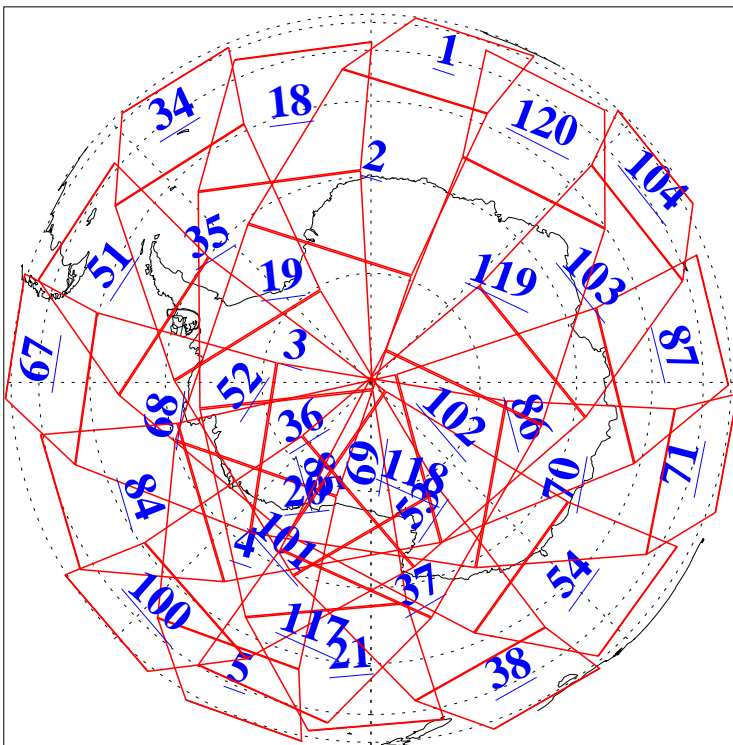

L1B Availability
AMSU Granules: 240
HSB Granules: 0
AIRS Granules: 240

18 Jan 2013
DoY 18
Aqua Day 3912
Granules: 1 to 120

Granules: 121 to 240

Legend: AMSU Available, *HSB Available*, **AIRS Available**

L1B Availability
AMSU Granules: 240
HSB Granules: 0
AIRS Granules: 240

18 Jan 2013
DoY 18
Aqua Day 3912
Ascending Granules

Descending Granules

Legend: AMSU Available, HSB Available, AIRS Available

L1B Availability
 AMSU Granules: 240
 HSB Granules: 0
 AIRS Granules: 240

18 Jan 2013
 DoY 18
 Aqua Day 3912

Northern Hemisphere Granules

Southern Hemisphere Granules

Legend: AMSU Available, HSB Available, AIRS Available