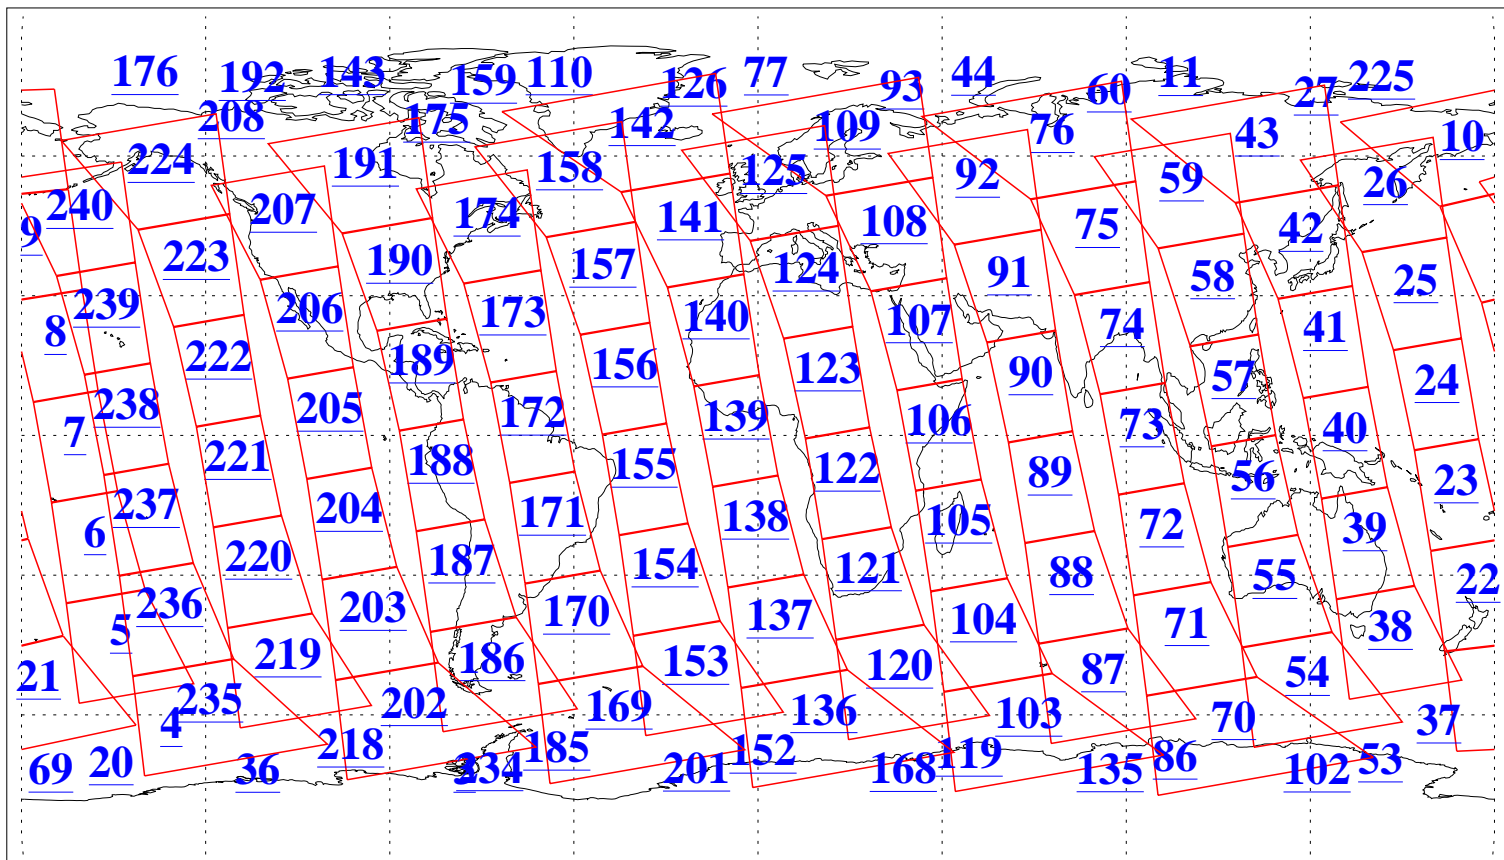

L1B Availability
AMSU Granules: 240
HSB Granules: 0
AIRS Granules: 240

18 Jan 2013
DoY 18
Aqua Day 3912
Granules: 1 to 120

Granules: 121 to 240

Legend: AMSU Available, *HSB Available*, **AIRS Available**

L1B Availability
AMSU Granules: 240
HSB Granules: 0
AIRS Granules: 240

18 Jan 2013
DoY 18
Aqua Day 3912
Ascending Granules

Descending Granules

Legend: AMSU Available, HSB Available, AIRS Available

L1B Availability
 AMSU Granules: 240
 HSB Granules: 0
 AIRS Granules: 240

18 Jan 2013
 DoY 18
 Aqua Day 3912

Northern Hemisphere Granules

Southern Hemisphere Granules

Legend: AMSU Available, HSB Available, AIRS Available