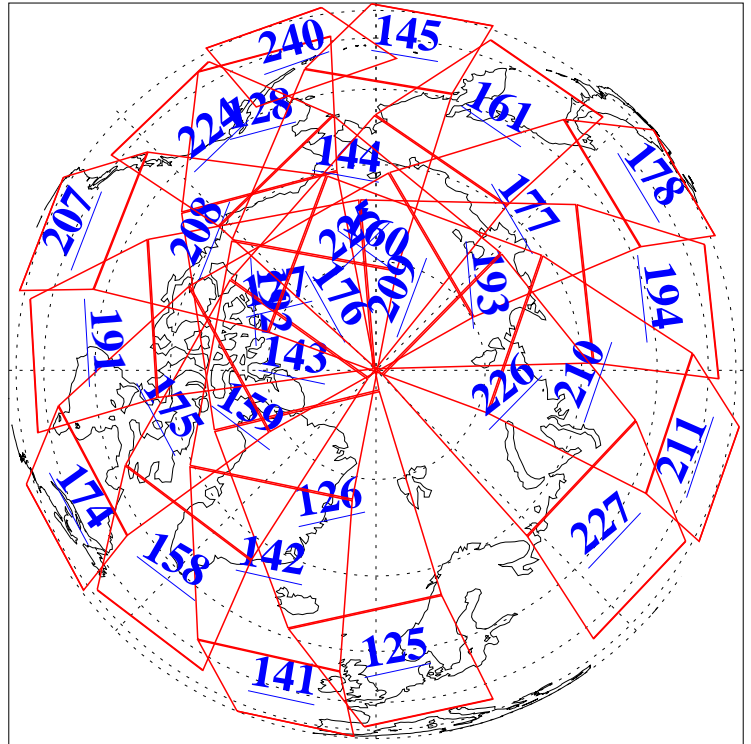

L1B Availability
AMSU Granules: 240
HSB Granules: 0
AIRS Granules: 240

18 Jan 2013
DoY 18
Aqua Day 3912

Northern Hemisphere Granules

Southern Hemisphere Granules