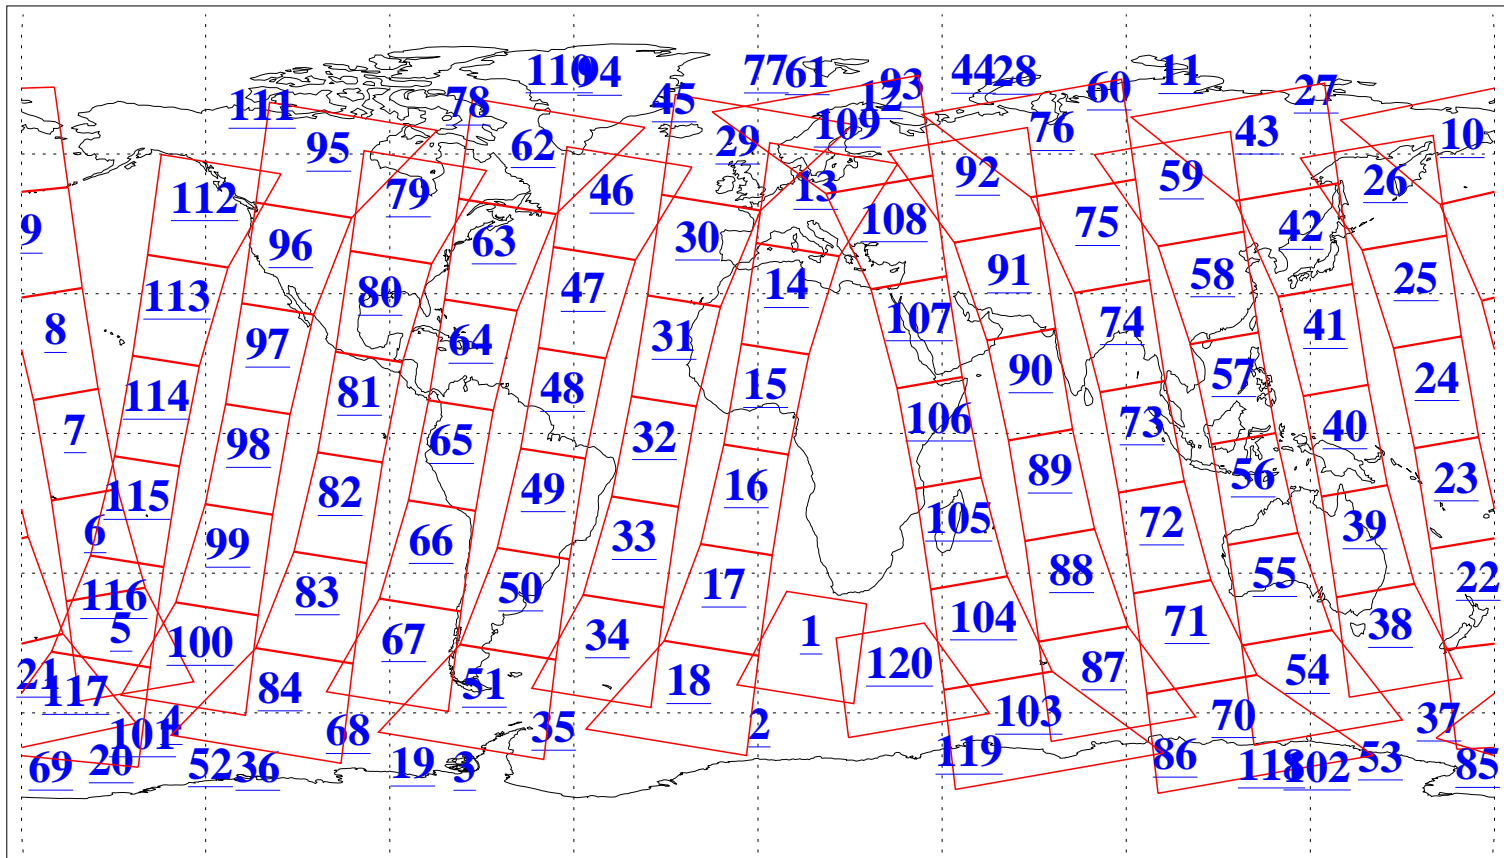

L1B Availability
AMSU Granules: 240
HSB Granules: 0
AIRS Granules: 240

18 Jan 2013
DoY 18
Aqua Day 3912
Granules: 1 to 120

Granules: 121 to 240

Legend: AMSU Available, *HSB Available*, **AIRS Available**

L1B Availability
AMSU Granules: 240
HSB Granules: 0
AIRS Granules: 240

18 Jan 2013
DoY 18
Aqua Day 3912
Ascending Granules

Descending Granules

Legend: AMSU Available, HSB Available, AIRS Available

L1B Availability
 AMSU Granules: 240
 HSB Granules: 0
 AIRS Granules: 240

18 Jan 2013
 DoY 18
 Aqua Day 3912

Northern Hemisphere Granules

Southern Hemisphere Granules

Legend: AMSU Available, HSB Available, AIRS Available