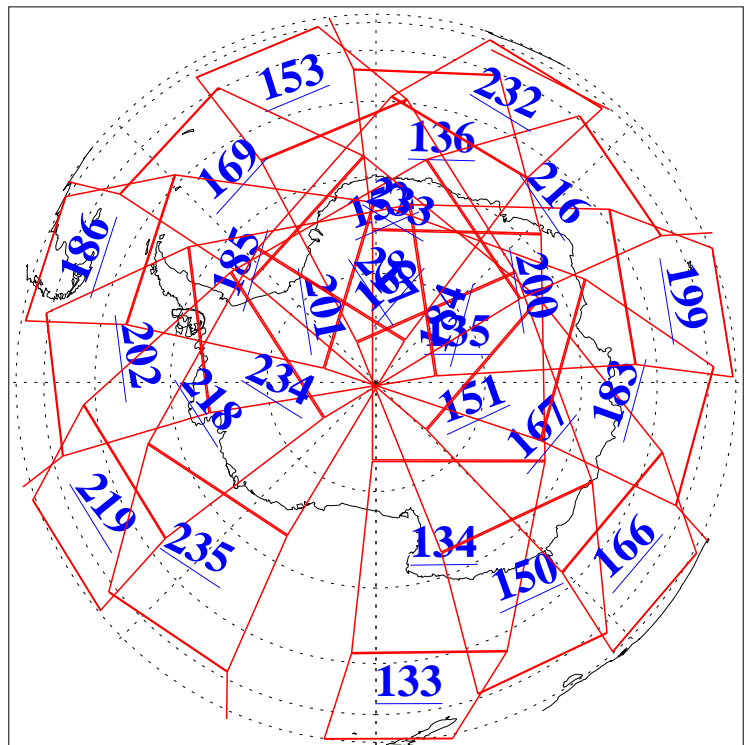

L1B Availability
AMSU Granules: 240
HSB Granules: 0
AIRS Granules: 240

18 Jan 2013
DoY 18
Aqua Day 3912
Granules: 1 to 120

Granules: 121 to 240

Legend: AMSU Available, *HSB Available*, **AIRS Available**

L1B Availability
AMSU Granules: 240
HSB Granules: 0
AIRS Granules: 240

18 Jan 2013
DoY 18
Aqua Day 3912
Ascending Granules

Descending Granules

Legend: AMSU Available, HSB Available, AIRS Available

L1B Availability
 AMSU Granules: 240
 HSB Granules: 0
 AIRS Granules: 240

18 Jan 2013
 DoY 18
 Aqua Day 3912

Northern Hemisphere Granules

Southern Hemisphere Granules

Legend: AMSU Available, HSB Available, AIRS Available