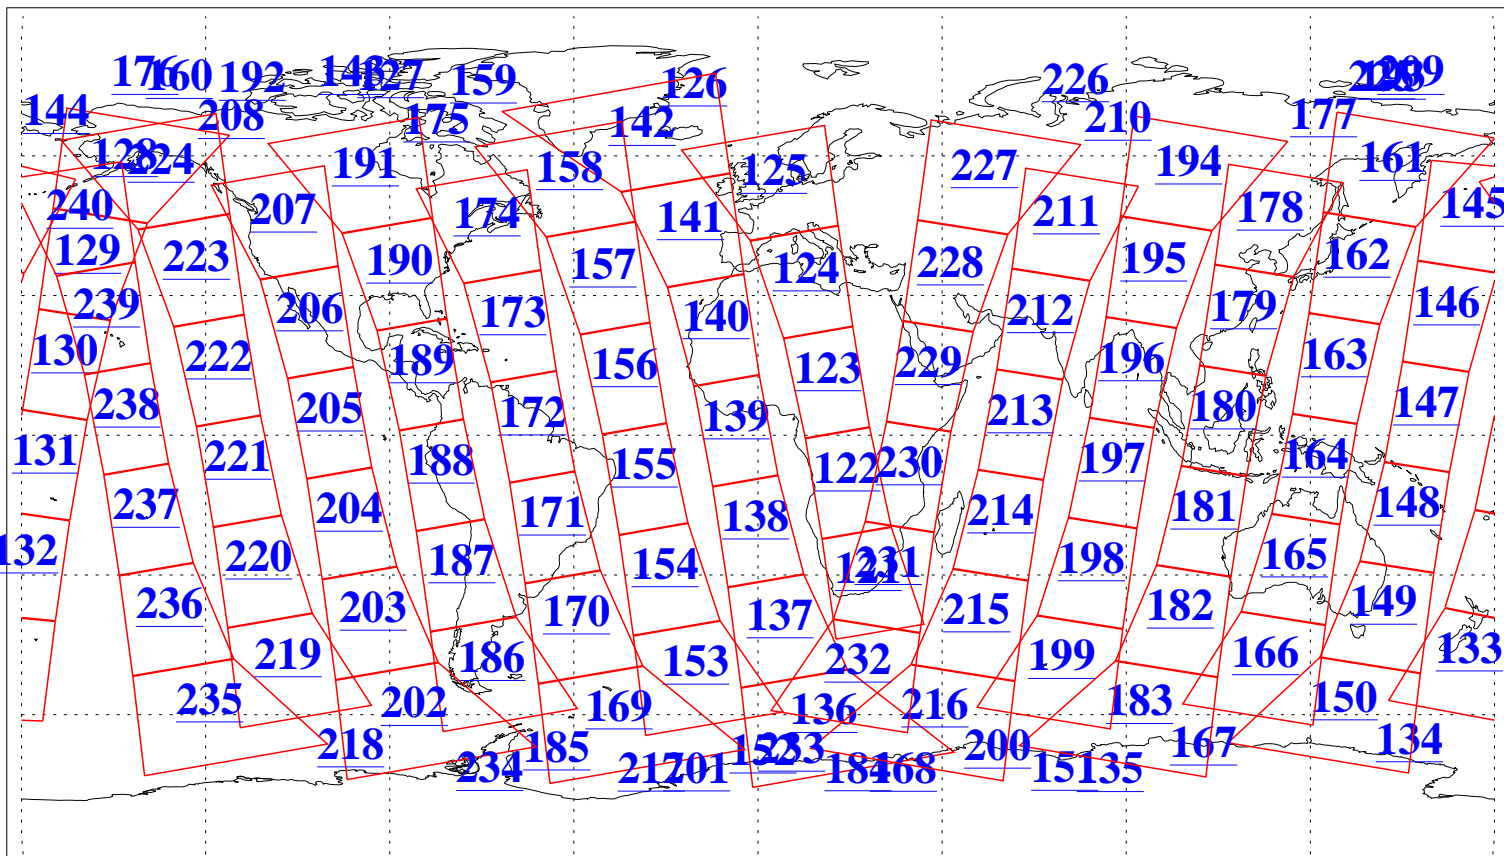

L1B Availability
AMSU Granules: 240
HSB Granules: 0
AIRS Granules: 240

18 Jan 2013
DoY 18
Aqua Day 3912
Granules: 1 to 120

Granules: 121 to 240

Legend: AMSU Available, *HSB Available*, **AIRS Available**

L1B Availability
AMSU Granules: 240
HSB Granules: 0
AIRS Granules: 240

18 Jan 2013
DoY 18
Aqua Day 3912
Ascending Granules

Descending Granules

Legend: AMSU Available, HSB Available, AIRS Available

L1B Availability
 AMSU Granules: 240
 HSB Granules: 0
 AIRS Granules: 240

18 Jan 2013
 DoY 18
 Aqua Day 3912

Northern Hemisphere Granules

Southern Hemisphere Granules

Legend: AMSU Available, HSB Available, AIRS Available