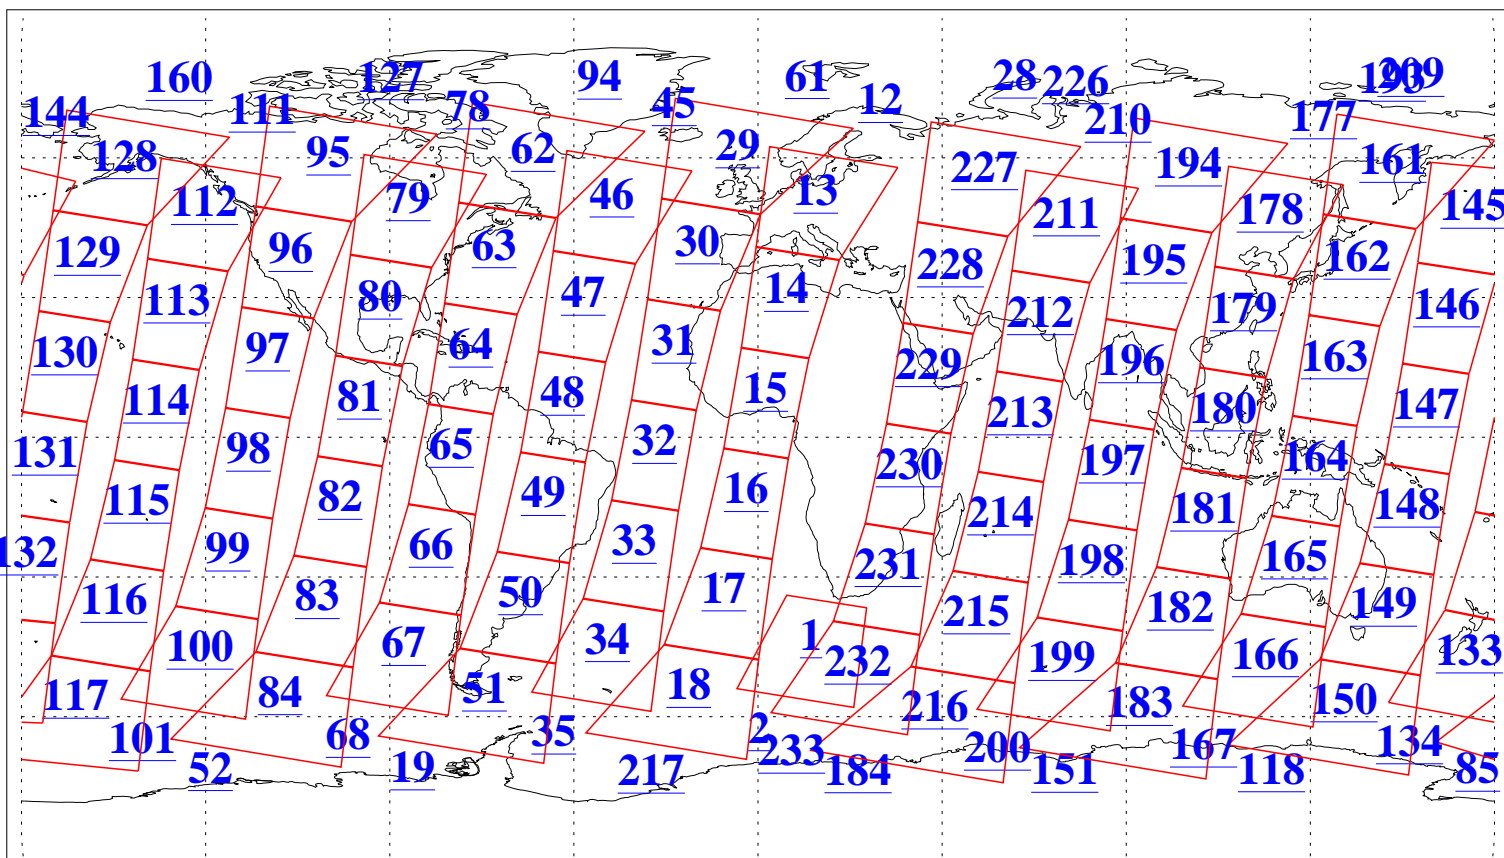

L1B Availability
AMSU Granules: 240
HSB Granules: 0
AIRS Granules: 240

18 Jan 2013
DoY 18
Aqua Day 3912
Granules: 1 to 120

Granules: 121 to 240

Legend: AMSU Available, *HSB Available*, **AIRS Available**

L1B Availability
AMSU Granules: 240
HSB Granules: 0
AIRS Granules: 240

18 Jan 2013
DoY 18
Aqua Day 3912
Ascending Granules

Descending Granules

Legend: AMSU Available, HSB Available, AIRS Available

L1B Availability
 AMSU Granules: 240
 HSB Granules: 0
 AIRS Granules: 240

18 Jan 2013
 DoY 18
 Aqua Day 3912

Northern Hemisphere Granules

Southern Hemisphere Granules

Legend: AMSU Available, HSB Available, AIRS Available