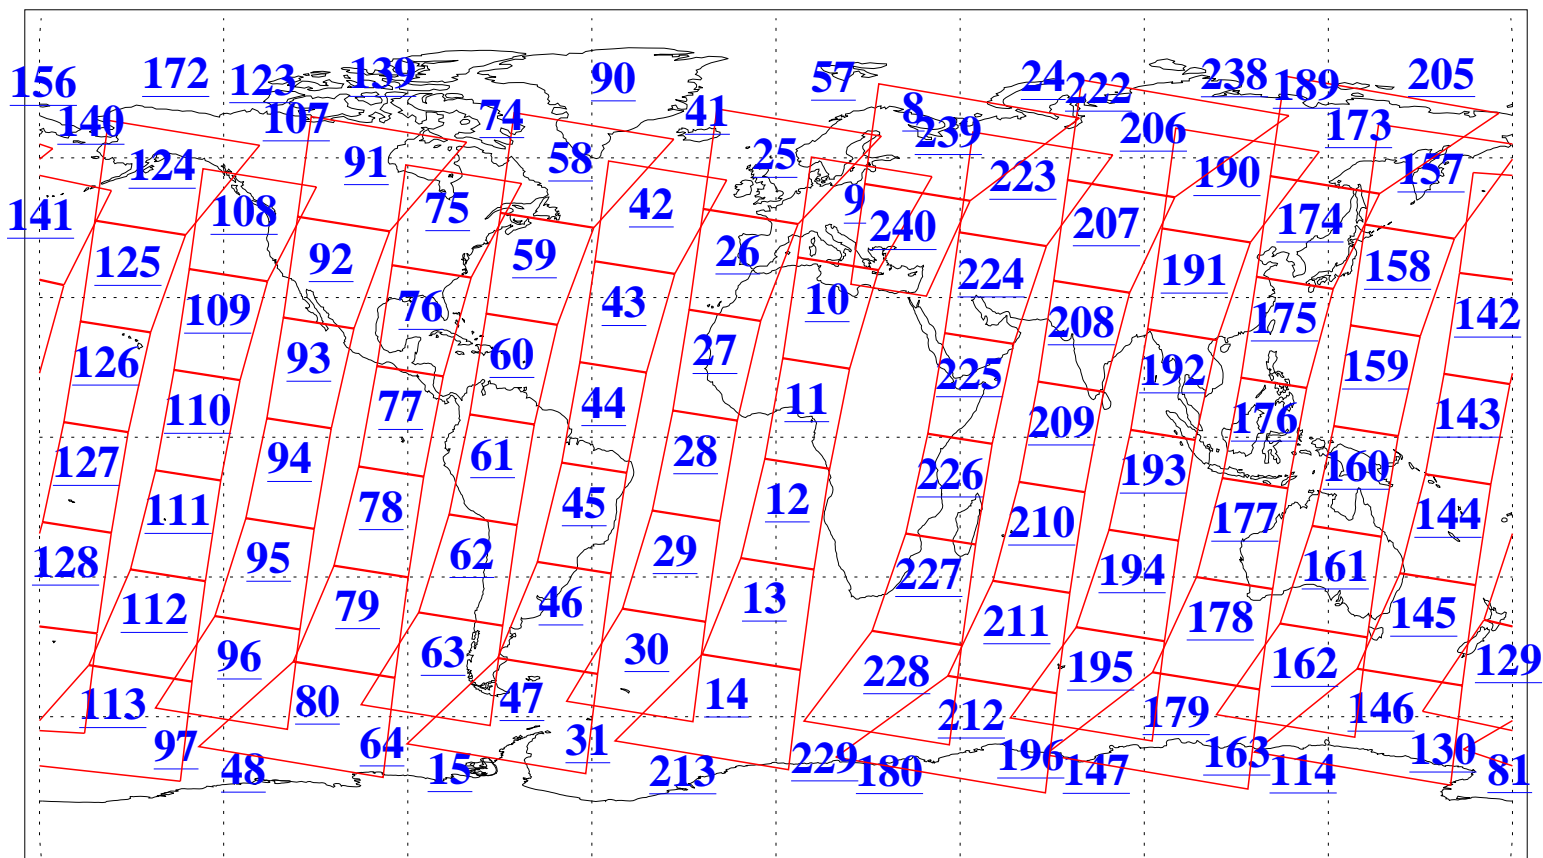

L1B Availability
AMSU Granules: 240
HSB Granules: 0
AIRS Granules: 240

6 Jan 2013
DoY 6
Aqua Day 3900
Granules: 1 to 120

Granules: 121 to 240

Legend: AMSU Available, HSB Available, AIRS Available

L1B Availability
AMSU Granules: 240
HSB Granules: 0
AIRS Granules: 240

6 Jan 2013
DoY 6
Aqua Day 3900

Ascending Granules

Descending Granules

Legend: AMSU Available, HSB Available, AIRS Available

L1B Availability
 AMSU Granules: 240
 HSB Granules: 0
 AIRS Granules: 240

6 Jan 2013
 DoY 6
 Aqua Day 3900

Northern Hemisphere Granules

Southern Hemisphere Granules

Legend: AMSU Available, HSB Available, AIRS Available