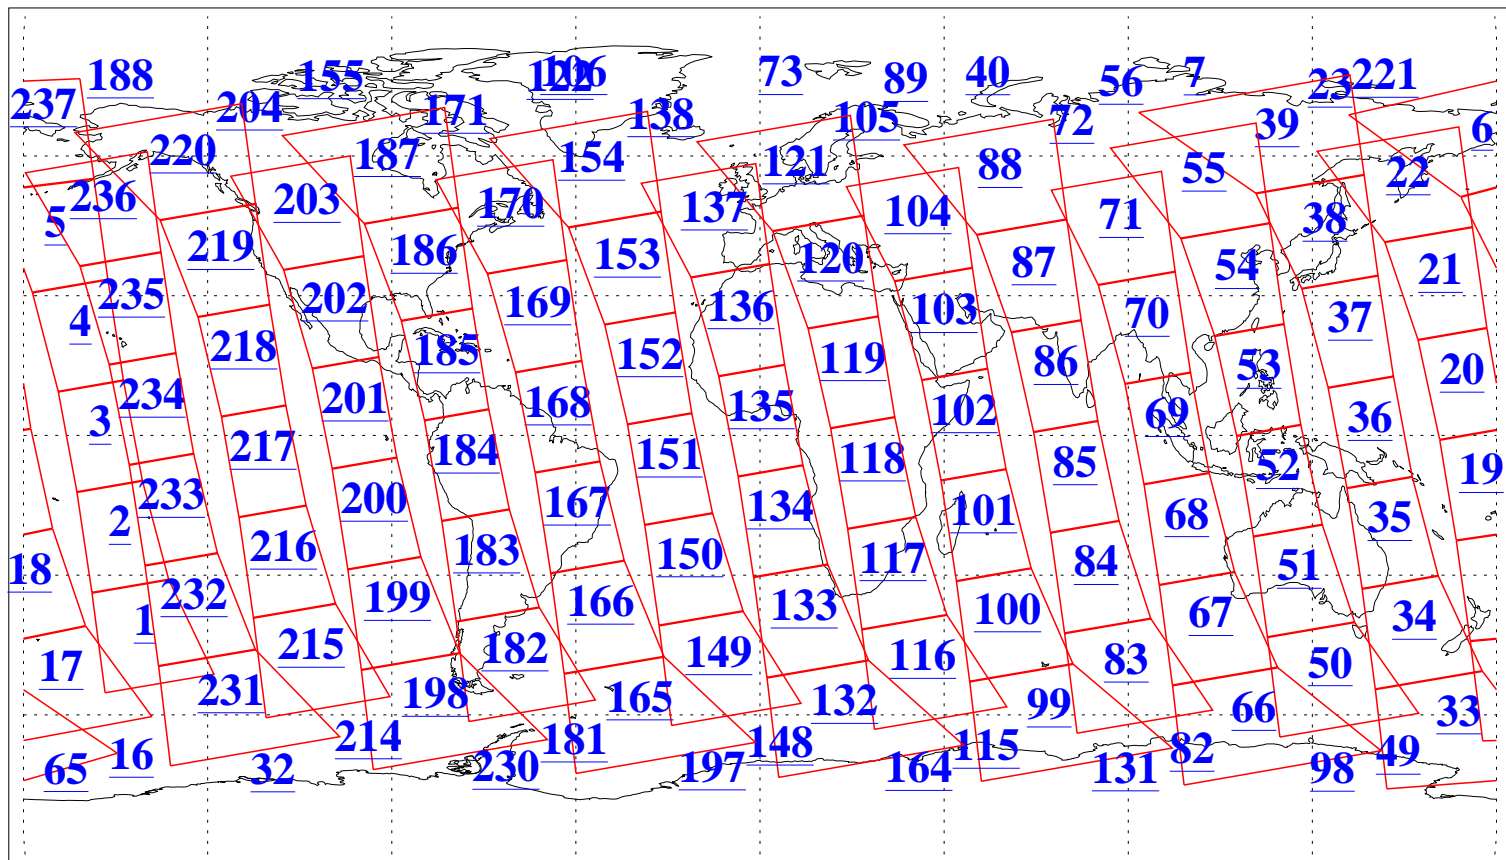

L1B Availability
AMSU Granules: 240
HSB Granules: 0
AIRS Granules: 240

6 Jan 2013
DoY 6
Aqua Day 3900
Granules: 1 to 120

Granules: 121 to 240

Legend: AMSU Available, HSB Available, AIRS Available

L1B Availability
AMSU Granules: 240
HSB Granules: 0
AIRS Granules: 240

6 Jan 2013
DoY 6
Aqua Day 3900

Ascending Granules

Descending Granules

Legend: AMSU Available, HSB Available, AIRS Available

L1B Availability
 AMSU Granules: 240
 HSB Granules: 0
 AIRS Granules: 240

6 Jan 2013
 DoY 6
 Aqua Day 3900

Northern Hemisphere Granules

Southern Hemisphere Granules

Legend: AMSU Available, HSB Available, AIRS Available