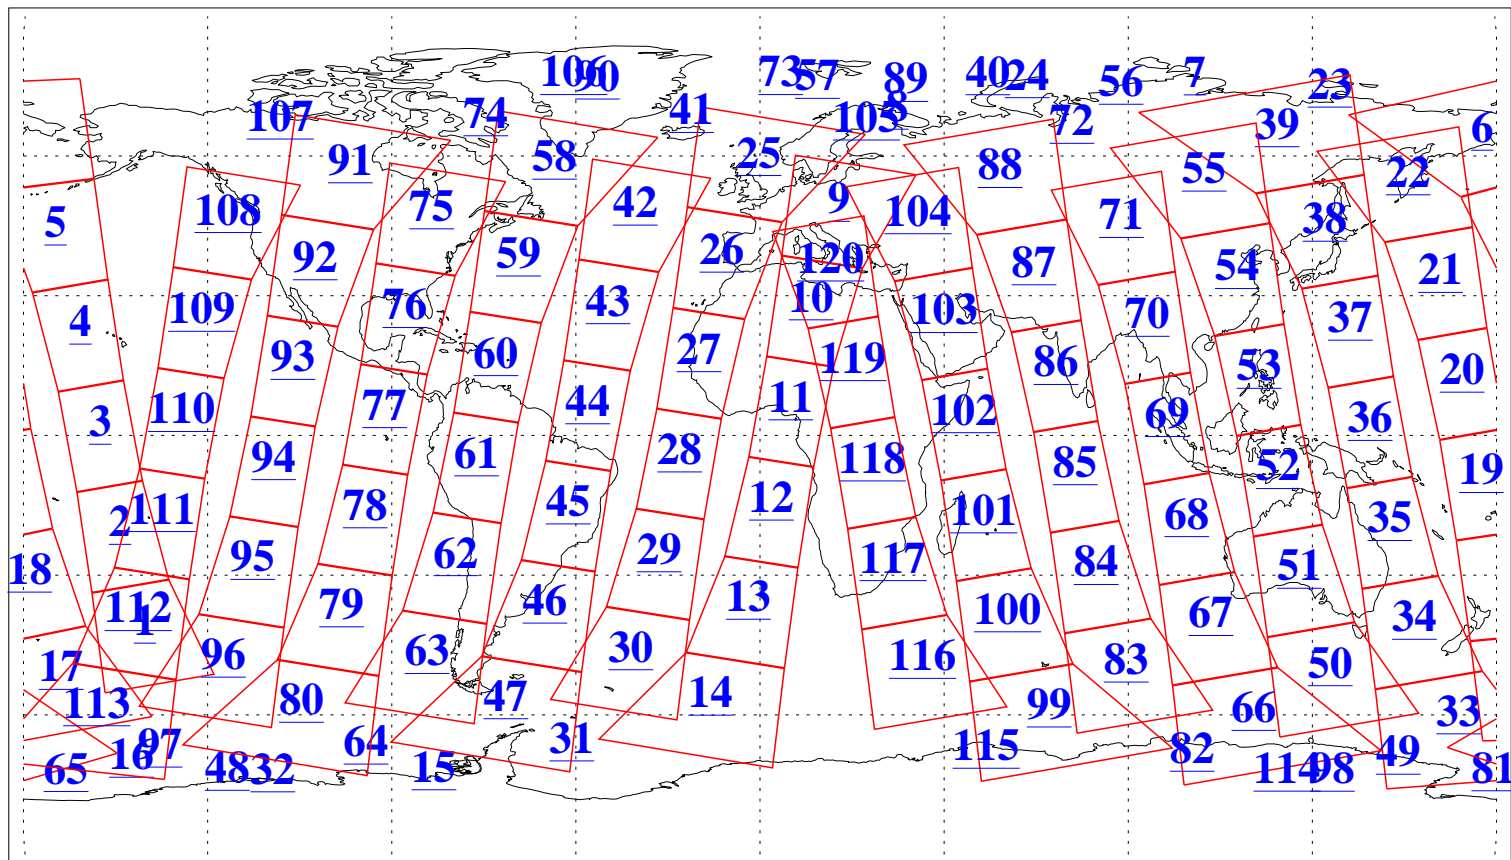

L1B Availability
AMSU Granules: 240
HSB Granules: 0
AIRS Granules: 240

6 Jan 2013
DoY 6
Aqua Day 3900
Granules: 1 to 120

Granules: 121 to 240

Legend: AMSU Available, HSB Available, AIRS Available

L1B Availability
AMSU Granules: 240
HSB Granules: 0
AIRS Granules: 240

6 Jan 2013
DoY 6
Aqua Day 3900

Ascending Granules

Descending Granules

Legend: AMSU Available, HSB Available, AIRS Available

L1B Availability
 AMSU Granules: 240
 HSB Granules: 0
 AIRS Granules: 240

6 Jan 2013
 DoY 6
 Aqua Day 3900

Northern Hemisphere Granules

Southern Hemisphere Granules

Legend: AMSU Available, HSB Available, AIRS Available