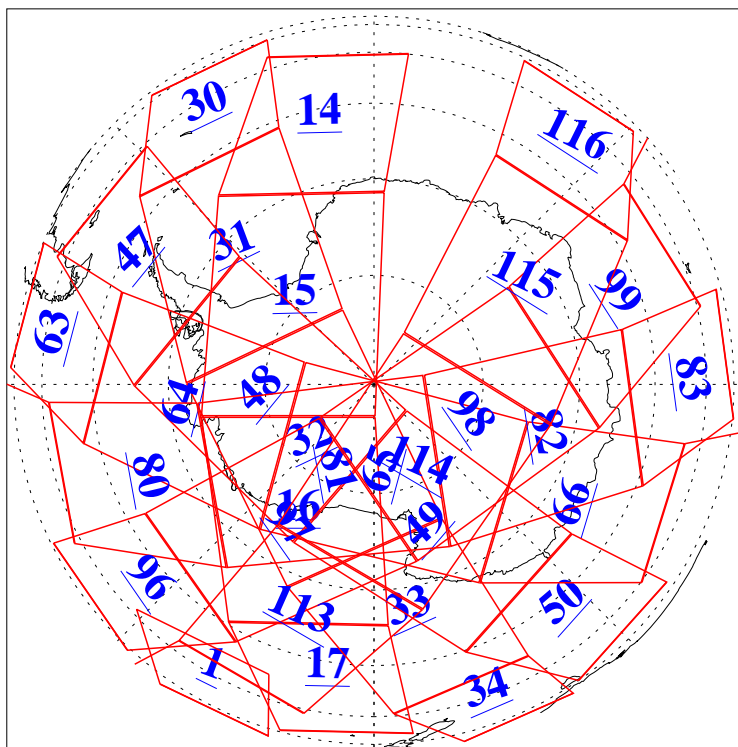

6 Jan 2013
DoY 6
Aqua Day 3900

Ascending Granules

Descending Granules

Legend: AMSU Available, HSB Available, AIRS Available

L1B Availability
 AMSU Granules: 240
 HSB Granules: 0
 AIRS Granules: 240

6 Jan 2013
 DoY 6
 Aqua Day 3900

Northern Hemisphere Granules

Southern Hemisphere Granules

Legend: AMSU Available, HSB Available, AIRS Available