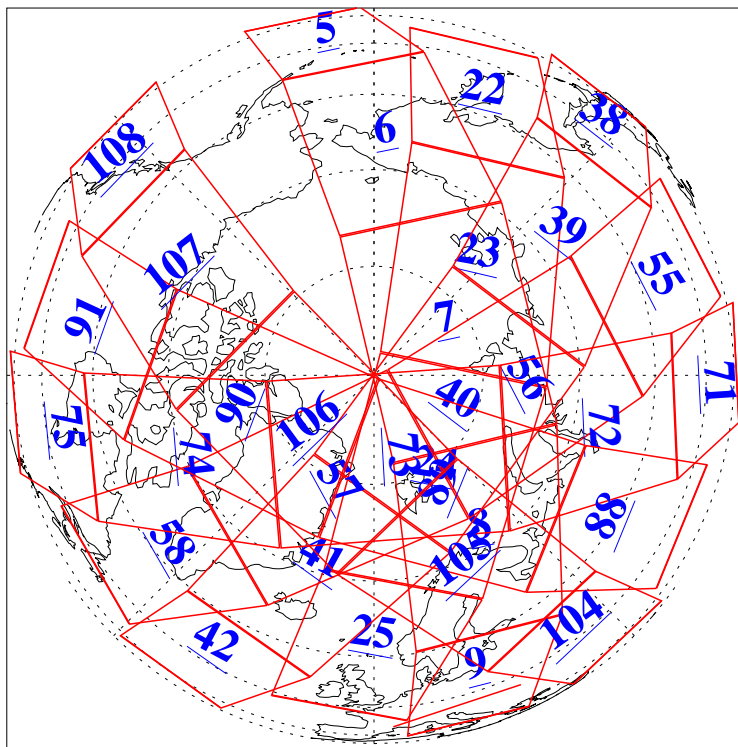

L1B Availability
AMSU Granules: 240
HSB Granules: 0
AIRS Granules: 240

6 Jan 2013
DoY 6
Aqua Day 3900
Granules: 1 to 120

Granules: 121 to 240

Legend: AMSU Available, HSB Available, AIRS Available

L1B Availability
AMSU Granules: 240
HSB Granules: 0
AIRS Granules: 240

6 Jan 2013
DoY 6
Aqua Day 3900

Ascending Granules

Descending Granules

Legend: AMSU Available, HSB Available, AIRS Available

L1B Availability
 AMSU Granules: 240
 HSB Granules: 0
 AIRS Granules: 240

6 Jan 2013
 DoY 6
 Aqua Day 3900

Northern Hemisphere Granules

Southern Hemisphere Granules

Legend: AMSU Available, HSB Available, AIRS Available