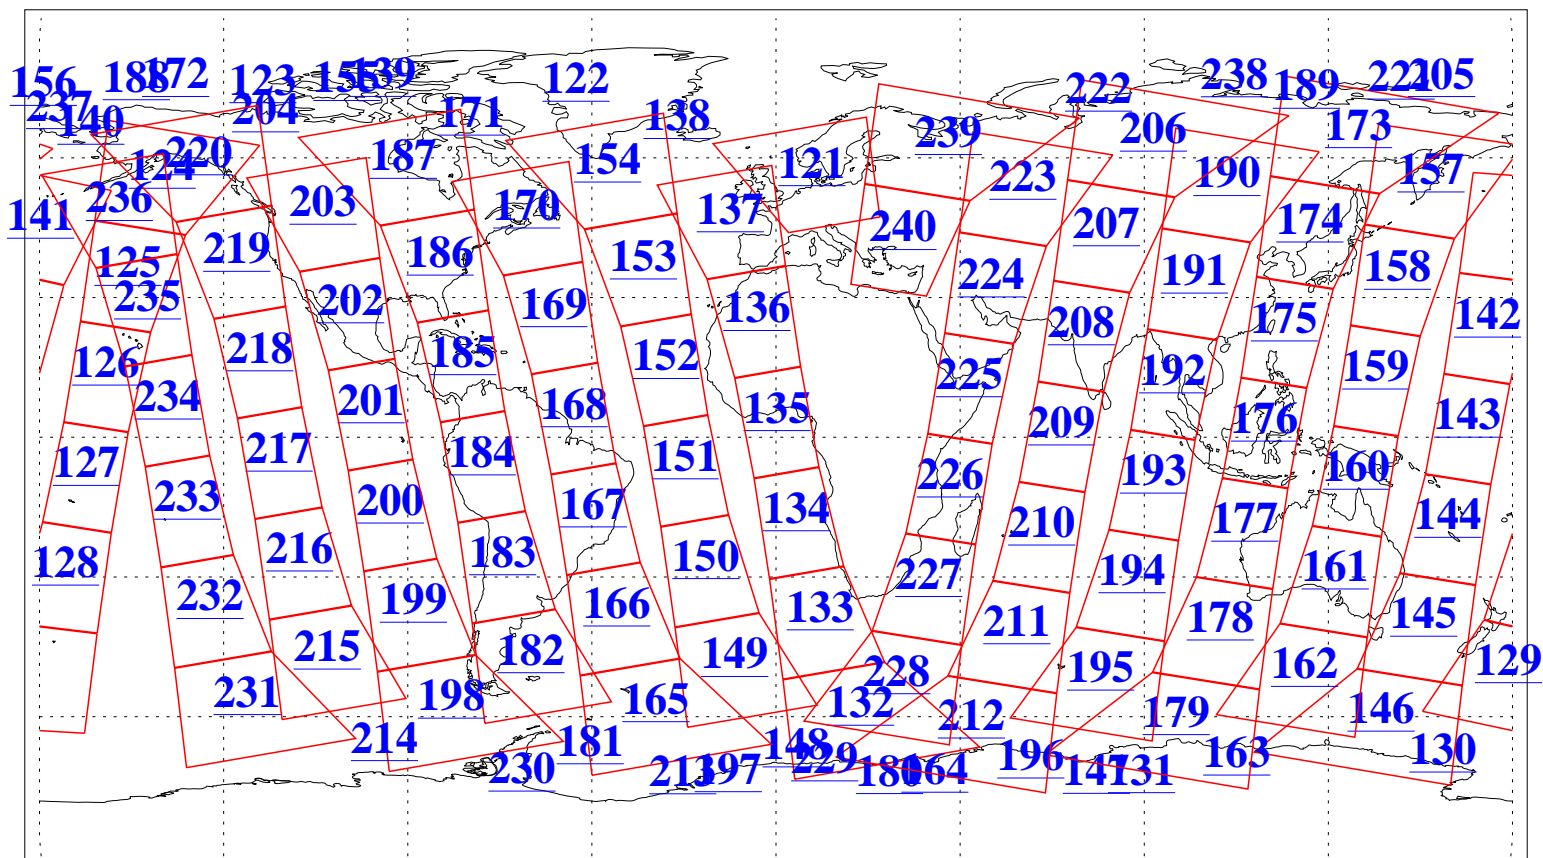

L1B Availability
AMSU Granules: 240
HSB Granules: 0
AIRS Granules: 240

6 Jan 2013
DoY 6
Aqua Day 3900
Granules: 1 to 120

Granules: 121 to 240

Legend: AMSU Available, HSB Available, AIRS Available

L1B Availability
AMSU Granules: 240
HSB Granules: 0
AIRS Granules: 240

6 Jan 2013
DoY 6
Aqua Day 3900

Ascending Granules

Descending Granules

Legend: AMSU Available, HSB Available, AIRS Available

L1B Availability
 AMSU Granules: 240
 HSB Granules: 0
 AIRS Granules: 240

6 Jan 2013
 DoY 6
 Aqua Day 3900

Northern Hemisphere Granules

Southern Hemisphere Granules

Legend: AMSU Available, HSB Available, AIRS Available