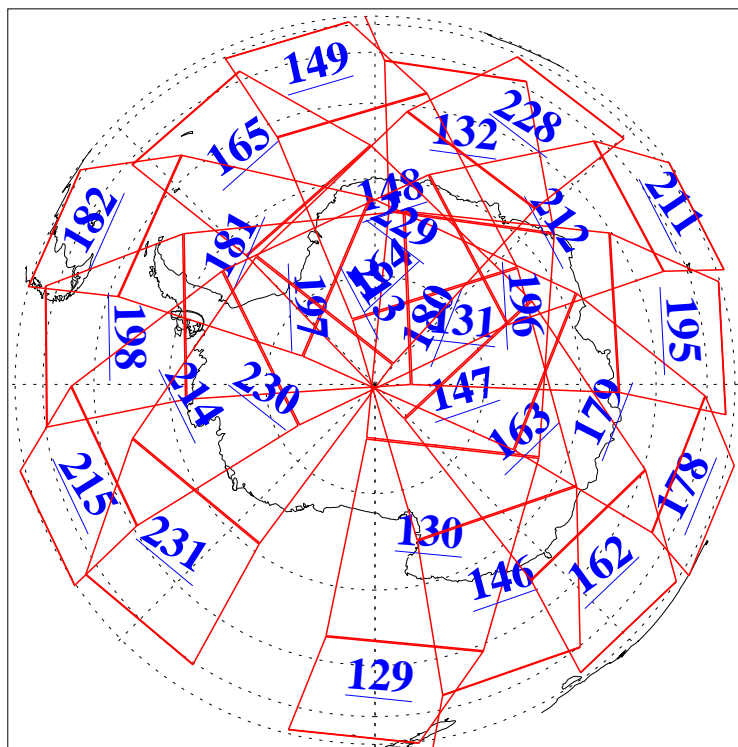

6 Jan 2013
DoY 6
Aqua Day 3900

Ascending Granules

Descending Granules

Legend: AMSU Available, HSB Available, AIRS Available

L1B Availability
 AMSU Granules: 240
 HSB Granules: 0
 AIRS Granules: 240

6 Jan 2013
 DoY 6
 Aqua Day 3900

Northern Hemisphere Granules

Southern Hemisphere Granules

Legend: AMSU Available, HSB Available, AIRS Available