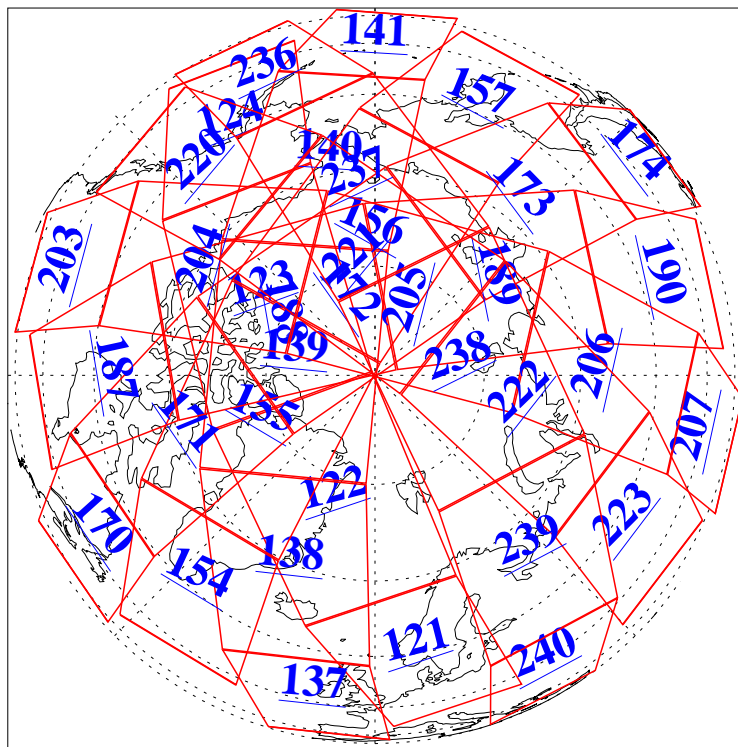

6 Jan 2013
DoY 6
Aqua Day 3900

Ascending Granules

Descending Granules

Legend: AMSU Available, HSB Available, AIRS Available

L1B Availability
 AMSU Granules: 240
 HSB Granules: 0
 AIRS Granules: 240

6 Jan 2013
 DoY 6
 Aqua Day 3900

Northern Hemisphere Granules

Southern Hemisphere Granules

Legend: AMSU Available, HSB Available, AIRS Available