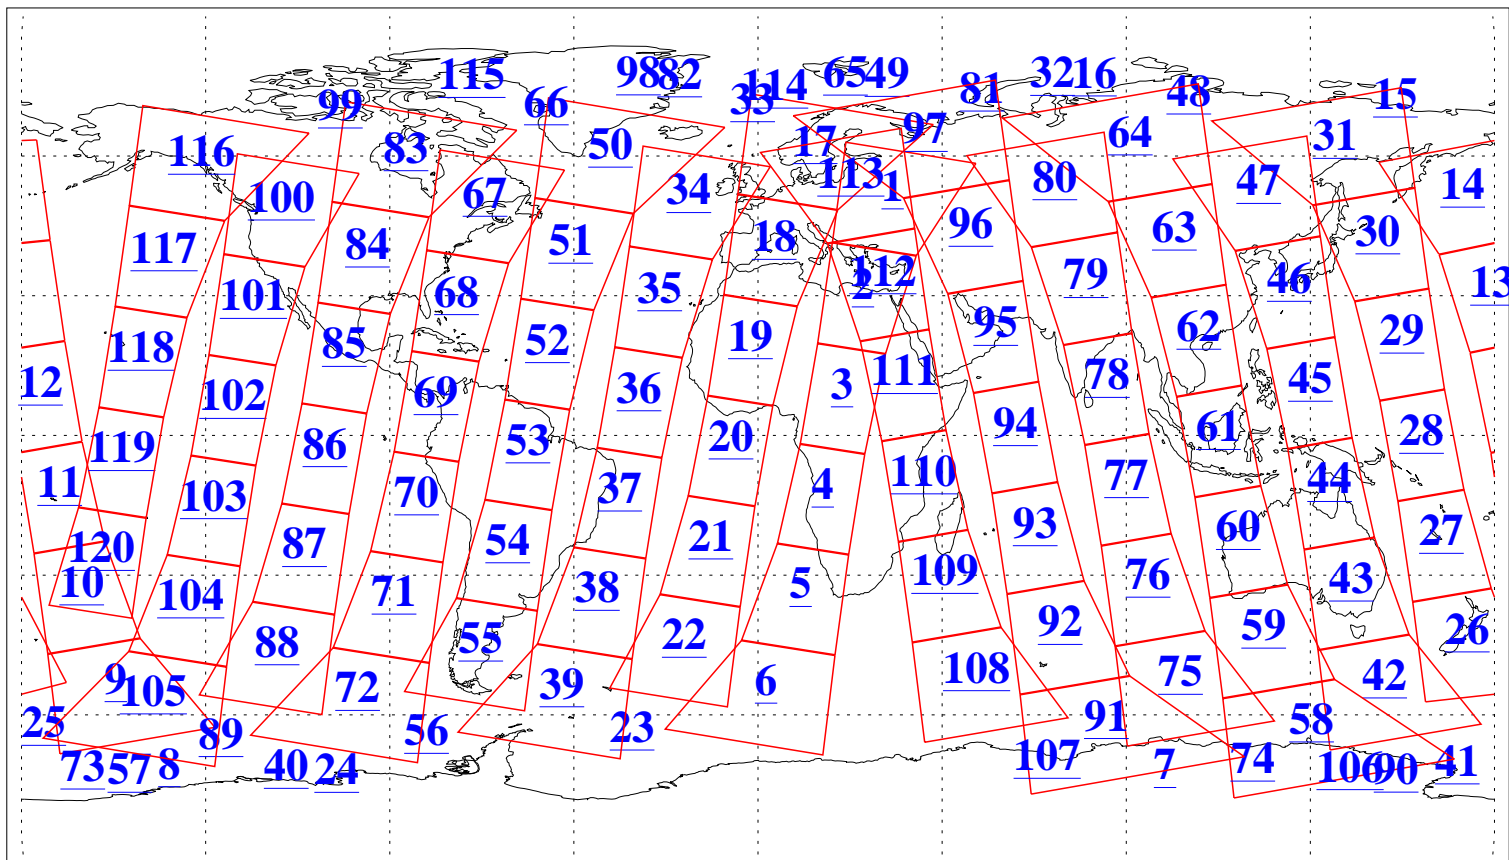

L1B Availability
AMSU Granules: 240
HSB Granules: 0
AIRS Granules: 240

21 Dec 2009
DoY 355
Aqua Day 2788
Granules: 1 to 120

Granules: 121 to 240

Legend: AMSU Available, HSB Available, AIRS Available

L1B Availability
AMSU Granules: 240
HSB Granules: 0
AIRS Granules: 240

21 Dec 2009
DoY 355
Aqua Day 2788

Ascending Granules

Descending Granules

Legend: AMSU Available, HSB Available, AIRS Available