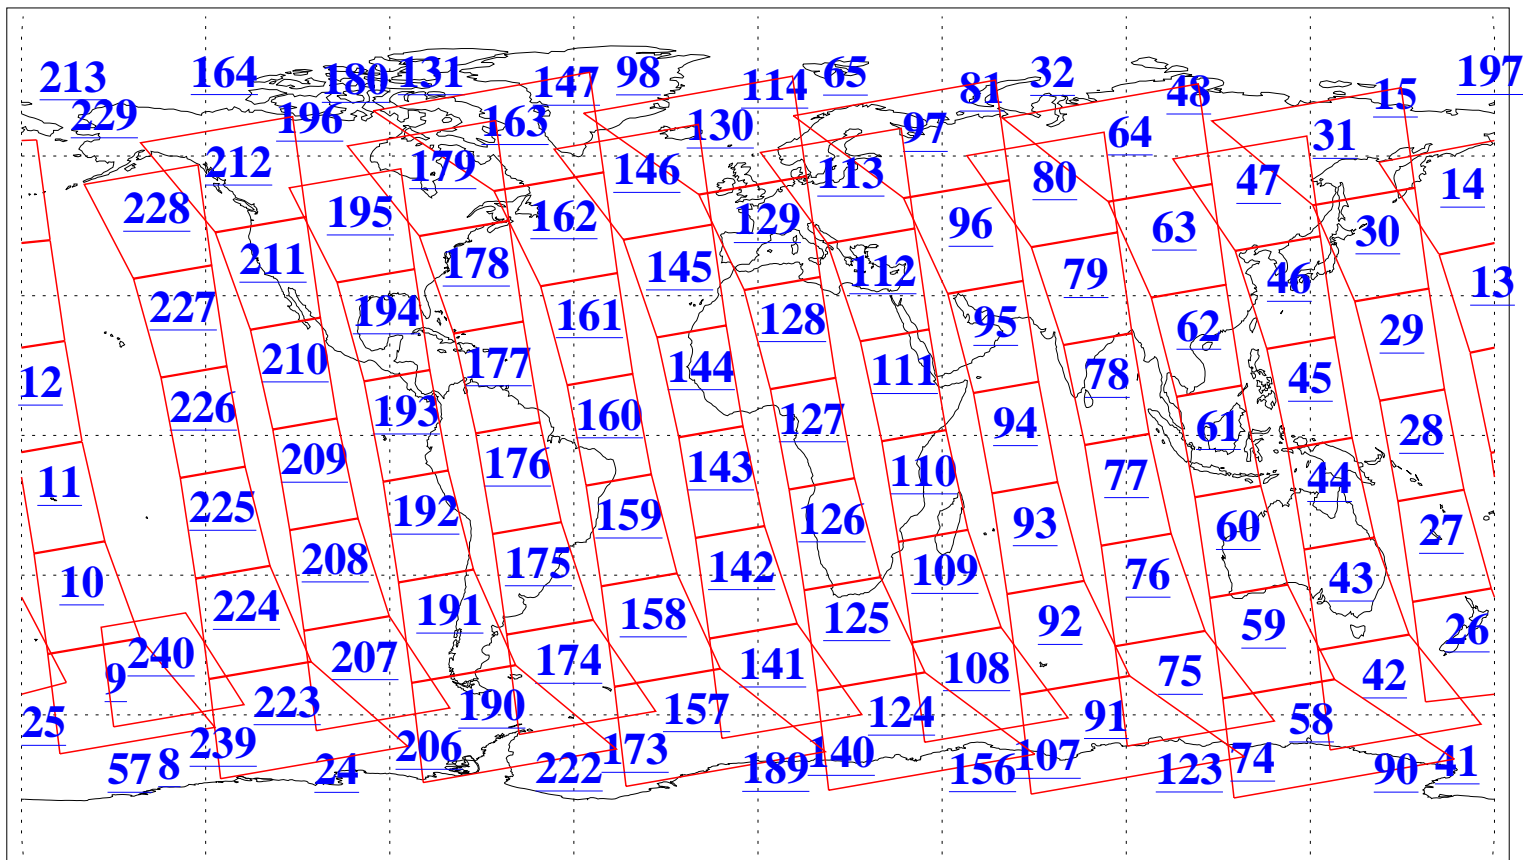

L1B Availability
AMSU Granules: 240
HSB Granules: 0
AIRS Granules: 240

21 Dec 2009
DoY 355
Aqua Day 2788
Granules: 1 to 120

Granules: 121 to 240

Legend: AMSU Available, HSB Available, AIRS Available

L1B Availability
AMSU Granules: 240
HSB Granules: 0
AIRS Granules: 240

21 Dec 2009
DoY 355
Aqua Day 2788

Ascending Granules

Descending Granules

Legend: AMSU Available, HSB Available, AIRS Available