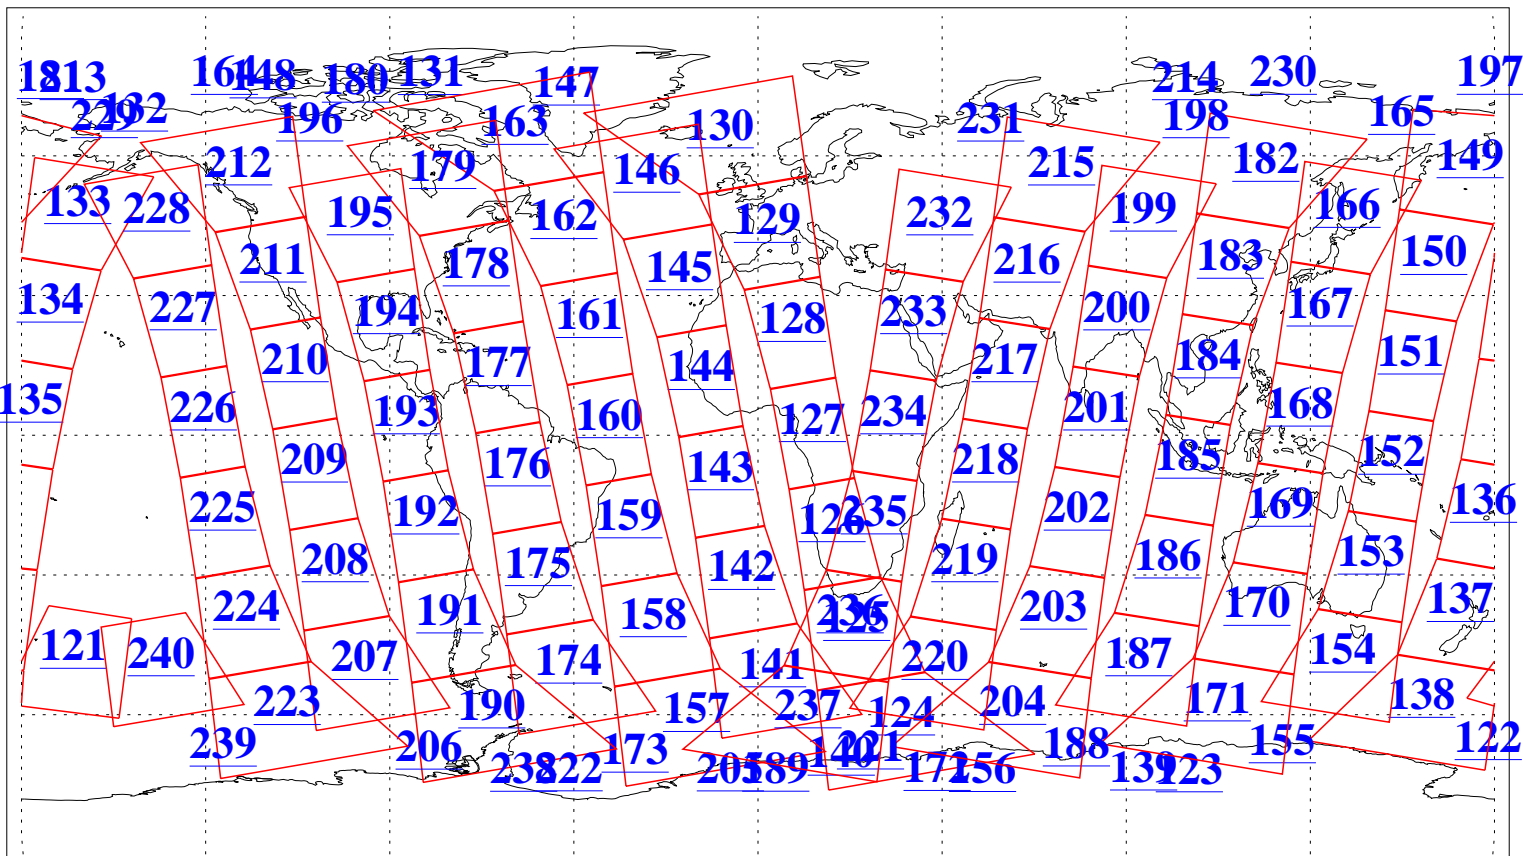

L1B Availability
AMSU Granules: 240
HSB Granules: 0
AIRS Granules: 240

21 Dec 2009
DoY 355
Aqua Day 2788
Granules: 1 to 120

Granules: 121 to 240

Legend: AMSU Available, HSB Available, AIRS Available

L1B Availability
AMSU Granules: 240
HSB Granules: 0
AIRS Granules: 240