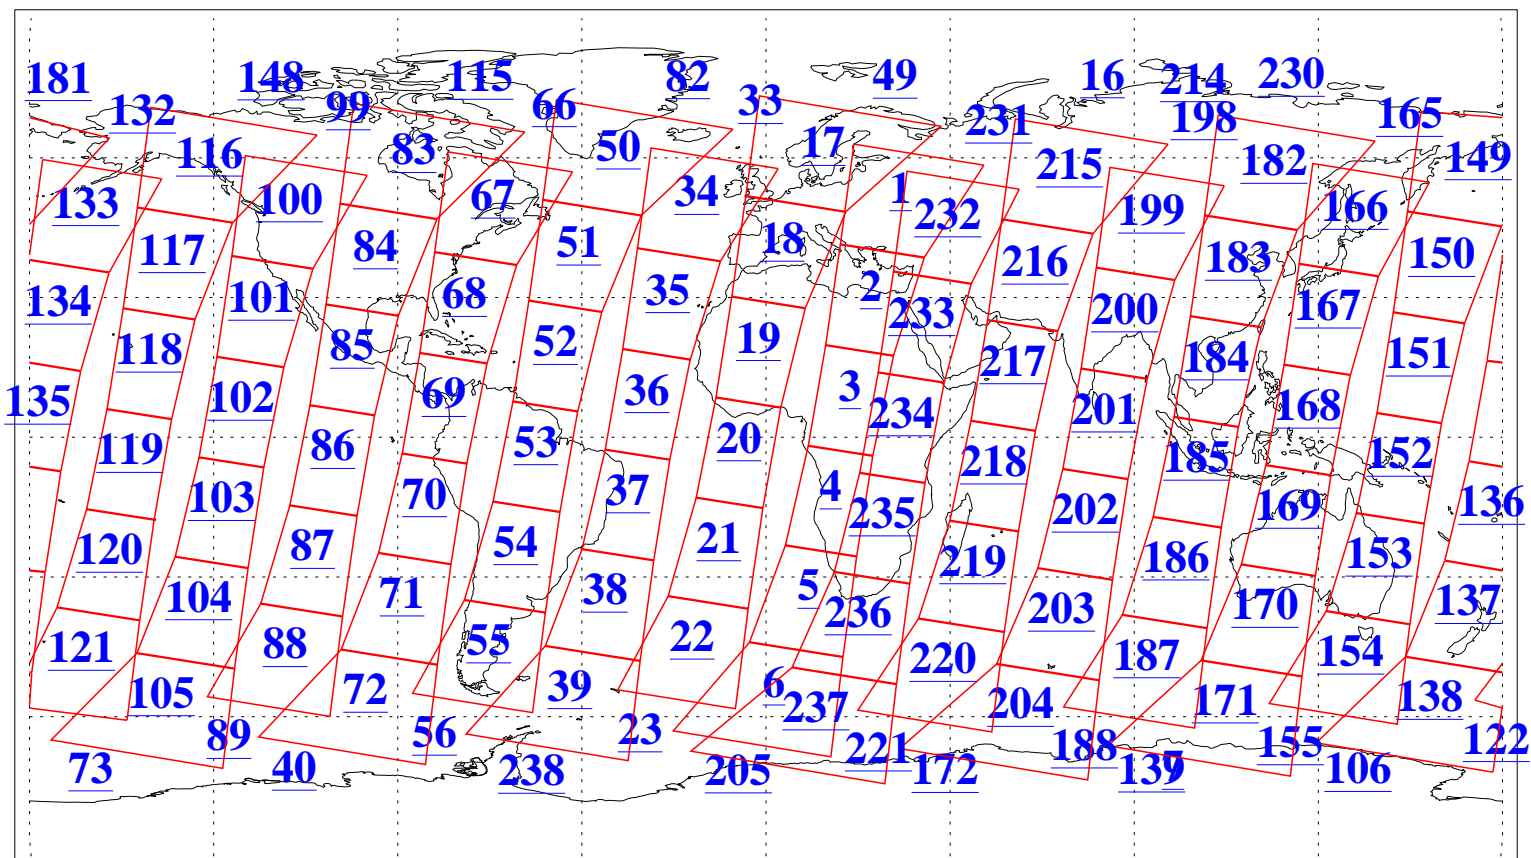

L1B Availability
AMSU Granules: 240
HSB Granules: 0
AIRS Granules: 240

21 Dec 2009
DoY 355
Aqua Day 2788
Granules: 1 to 120

Granules: 121 to 240

Legend: AMSU Available, HSB Available, AIRS Available

L1B Availability
AMSU Granules: 240
HSB Granules: 0
AIRS Granules: 240

21 Dec 2009
DoY 355
Aqua Day 2788

Ascending Granules

Descending Granules

Legend: AMSU Available, HSB Available, AIRS Available