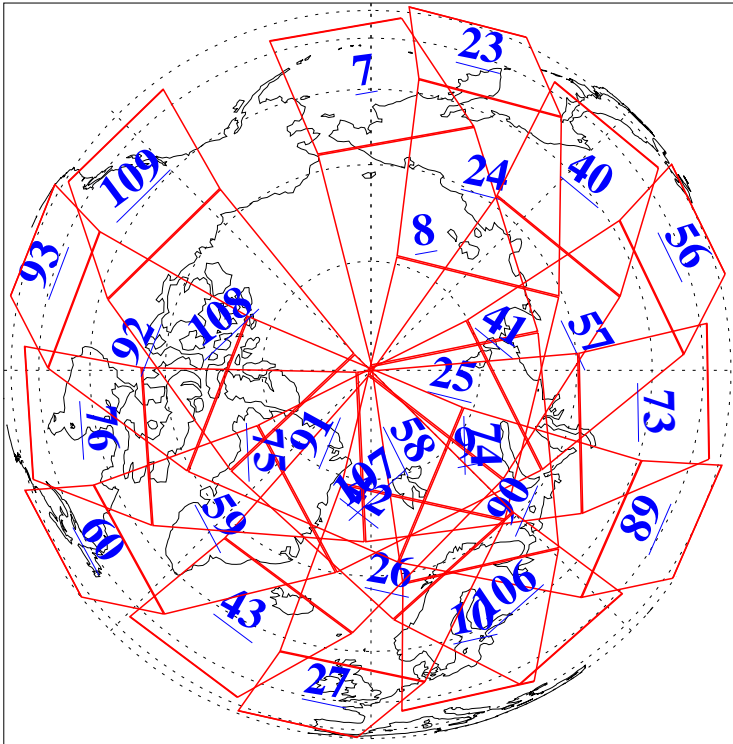

L1B Availability  
AMSU Granules: 240  
HSB Granules: 0  
AIRS Granules: 240

20 Dec 2009  
DoY 354  
Aqua Day 2787  
Granules: 1 to 120

Granules: 121 to 240

Legend: AMSU Available, HSB Available, AIRS Available

L1B Availability  
AMSU Granules: 240  
HSB Granules: 0  
AIRS Granules: 240

20 Dec 2009  
DoY 354  
Aqua Day 2787

Ascending Granules

Descending Granules

Legend: AMSU Available, HSB Available, AIRS Available

L1B Availability  
 AMSU Granules: 240  
 HSB Granules: 0  
 AIRS Granules: 240

20 Dec 2009  
 DoY 354  
 Aqua Day 2787

Northern Hemisphere Granules

Southern Hemisphere Granules

Legend: AMSU Available, HSB Available, AIRS Available