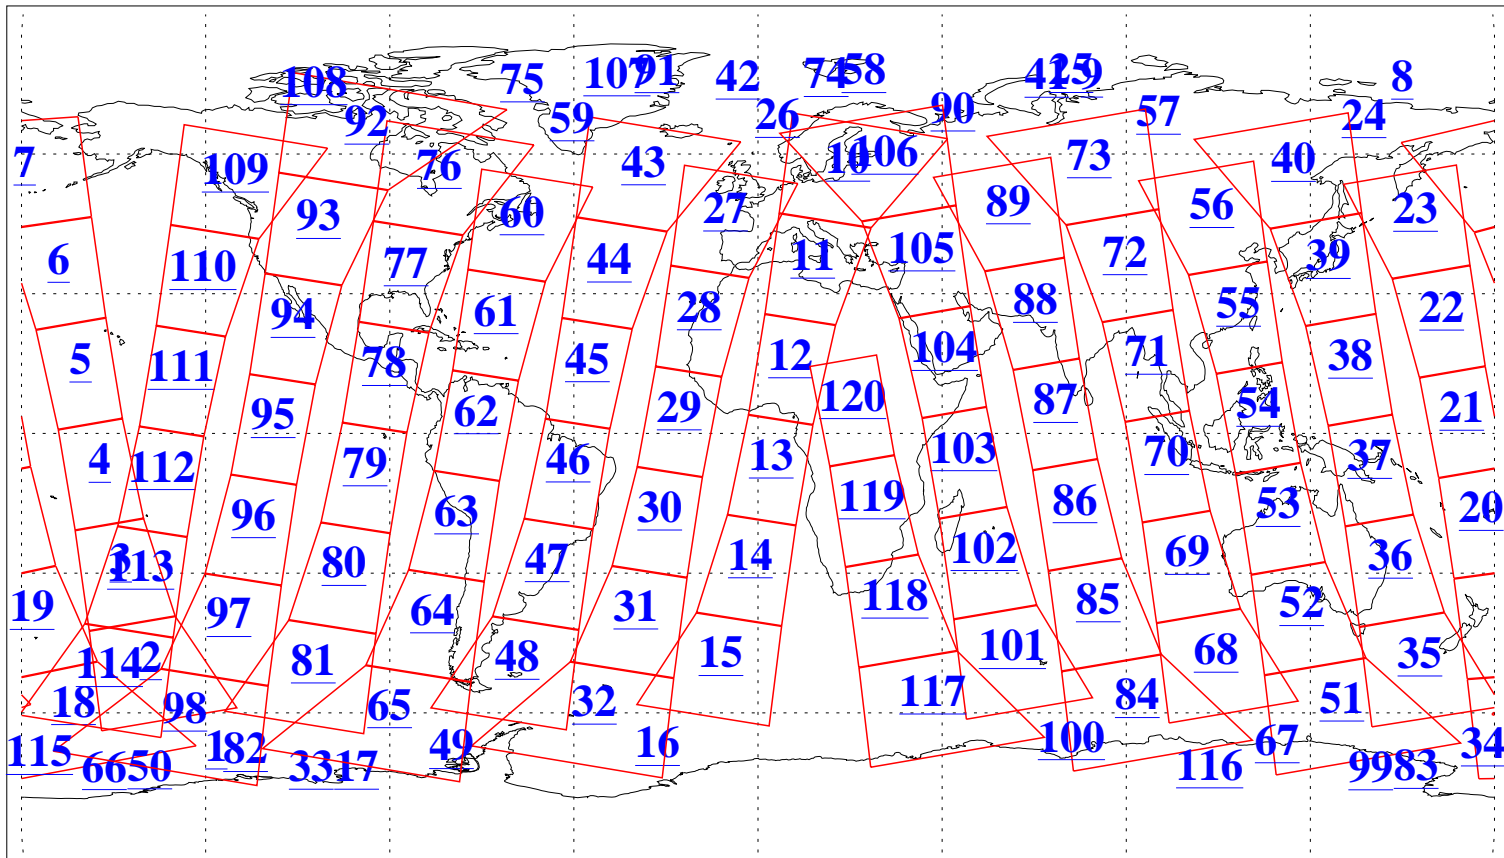

L1B Availability  
AMSU Granules: 240  
HSB Granules: 0  
AIRS Granules: 240

20 Dec 2009  
DoY 354  
Aqua Day 2787  
Granules: 1 to 120

Granules: 121 to 240

Legend: AMSU Available, HSB Available, AIRS Available

L1B Availability  
AMSU Granules: 240  
HSB Granules: 0  
AIRS Granules: 240

20 Dec 2009  
DoY 354  
Aqua Day 2787

Ascending Granules

Descending Granules

Legend: AMSU Available, HSB Available, AIRS Available

L1B Availability  
 AMSU Granules: 240  
 HSB Granules: 0  
 AIRS Granules: 240

20 Dec 2009  
 DoY 354  
 Aqua Day 2787

Northern Hemisphere Granules

Southern Hemisphere Granules

Legend: AMSU Available, HSB Available, AIRS Available