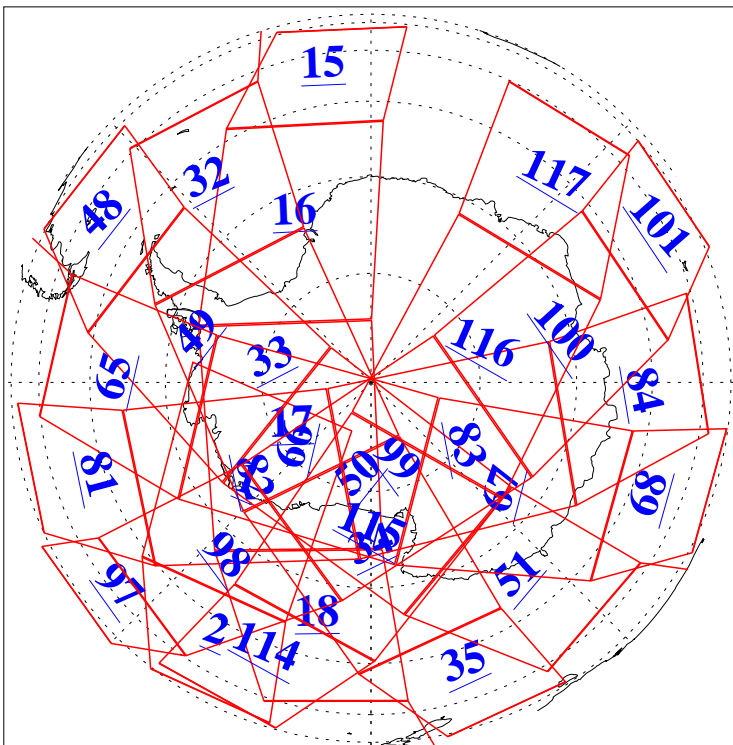

L1B Availability  
AMSU Granules: 240  
HSB Granules: 0  
AIRS Granules: 240

20 Dec 2009  
DoY 354  
Aqua Day 2787  
Granules: 1 to 120

Granules: 121 to 240

Legend: AMSU Available, HSB Available, AIRS Available

L1B Availability  
AMSU Granules: 240  
HSB Granules: 0  
AIRS Granules: 240

20 Dec 2009  
DoY 354  
Aqua Day 2787

Ascending Granules

Descending Granules

Legend: AMSU Available, HSB Available, AIRS Available

L1B Availability  
 AMSU Granules: 240  
 HSB Granules: 0  
 AIRS Granules: 240

20 Dec 2009  
 DoY 354  
 Aqua Day 2787

Northern Hemisphere Granules

Southern Hemisphere Granules

Legend: AMSU Available, HSB Available, AIRS Available