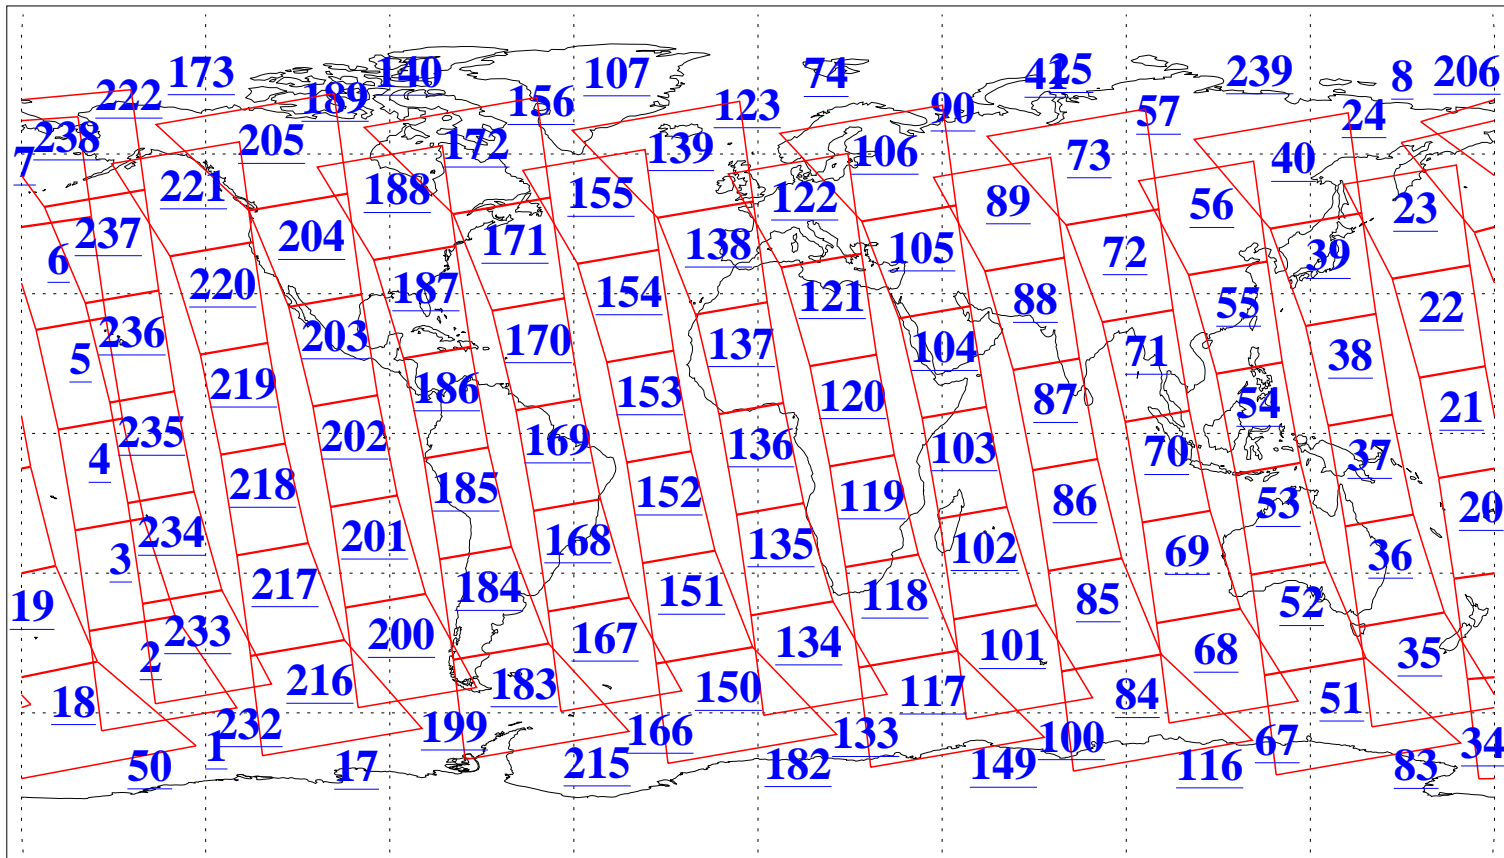

L1B Availability  
AMSU Granules: 240  
HSB Granules: 0  
AIRS Granules: 240

20 Dec 2009  
DoY 354  
Aqua Day 2787  
Granules: 1 to 120

Granules: 121 to 240

Legend: AMSU Available, HSB Available, AIRS Available

L1B Availability  
AMSU Granules: 240  
HSB Granules: 0  
AIRS Granules: 240

20 Dec 2009  
DoY 354  
Aqua Day 2787

Ascending Granules

Descending Granules

Legend: AMSU Available, HSB Available, AIRS Available

L1B Availability  
 AMSU Granules: 240  
 HSB Granules: 0  
 AIRS Granules: 240

20 Dec 2009  
 DoY 354  
 Aqua Day 2787

Northern Hemisphere Granules

Southern Hemisphere Granules

Legend: AMSU Available, HSB Available, AIRS Available