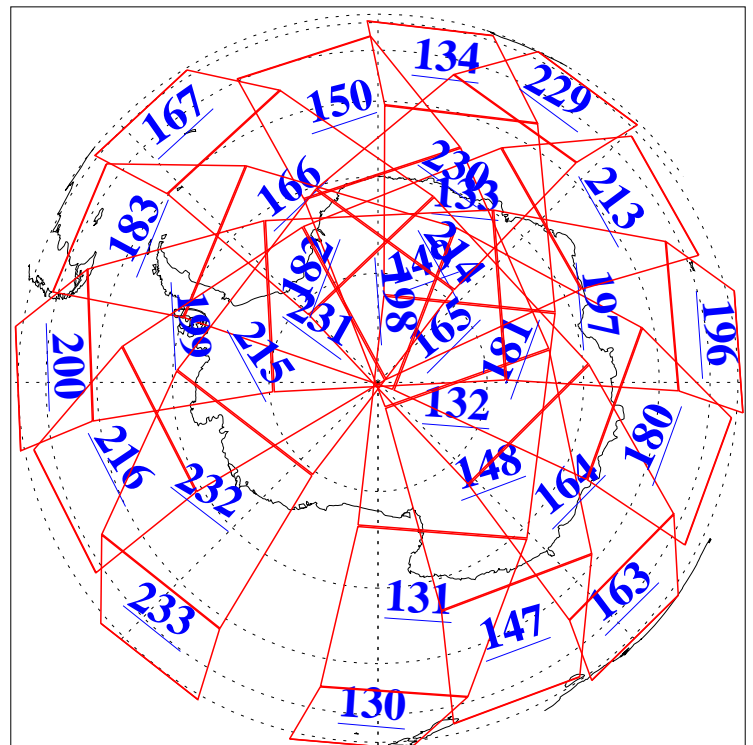

L1B Availability  
AMSU Granules: 240  
HSB Granules: 0  
AIRS Granules: 240

20 Dec 2009  
DoY 354  
Aqua Day 2787  
Granules: 1 to 120

Granules: 121 to 240

Legend: AMSU Available, HSB Available, AIRS Available

L1B Availability  
AMSU Granules: 240  
HSB Granules: 0  
AIRS Granules: 240

20 Dec 2009  
DoY 354  
Aqua Day 2787

Ascending Granules

Descending Granules

Legend: AMSU Available, HSB Available, AIRS Available

L1B Availability  
 AMSU Granules: 240  
 HSB Granules: 0  
 AIRS Granules: 240

20 Dec 2009  
 DoY 354  
 Aqua Day 2787

Northern Hemisphere Granules

Southern Hemisphere Granules

Legend: AMSU Available, HSB Available, AIRS Available