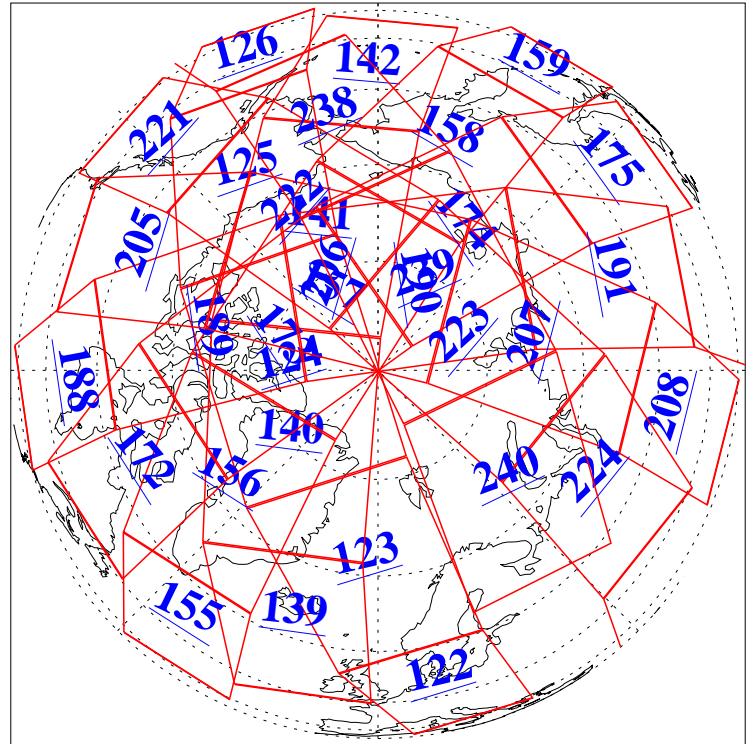

L1B Availability  
AMSU Granules: 240  
HSB Granules: 0  
AIRS Granules: 240

20 Dec 2009  
DoY 354  
Aqua Day 2787  
Granules: 1 to 120

Granules: 121 to 240

Legend: AMSU Available, HSB Available, AIRS Available

L1B Availability  
AMSU Granules: 240  
HSB Granules: 0  
AIRS Granules: 240

20 Dec 2009  
DoY 354  
Aqua Day 2787

Ascending Granules

Descending Granules

Legend: AMSU Available, HSB Available, AIRS Available

L1B Availability  
 AMSU Granules: 240  
 HSB Granules: 0  
 AIRS Granules: 240

20 Dec 2009  
 DoY 354  
 Aqua Day 2787

Northern Hemisphere Granules

Southern Hemisphere Granules

Legend: AMSU Available, HSB Available, AIRS Available