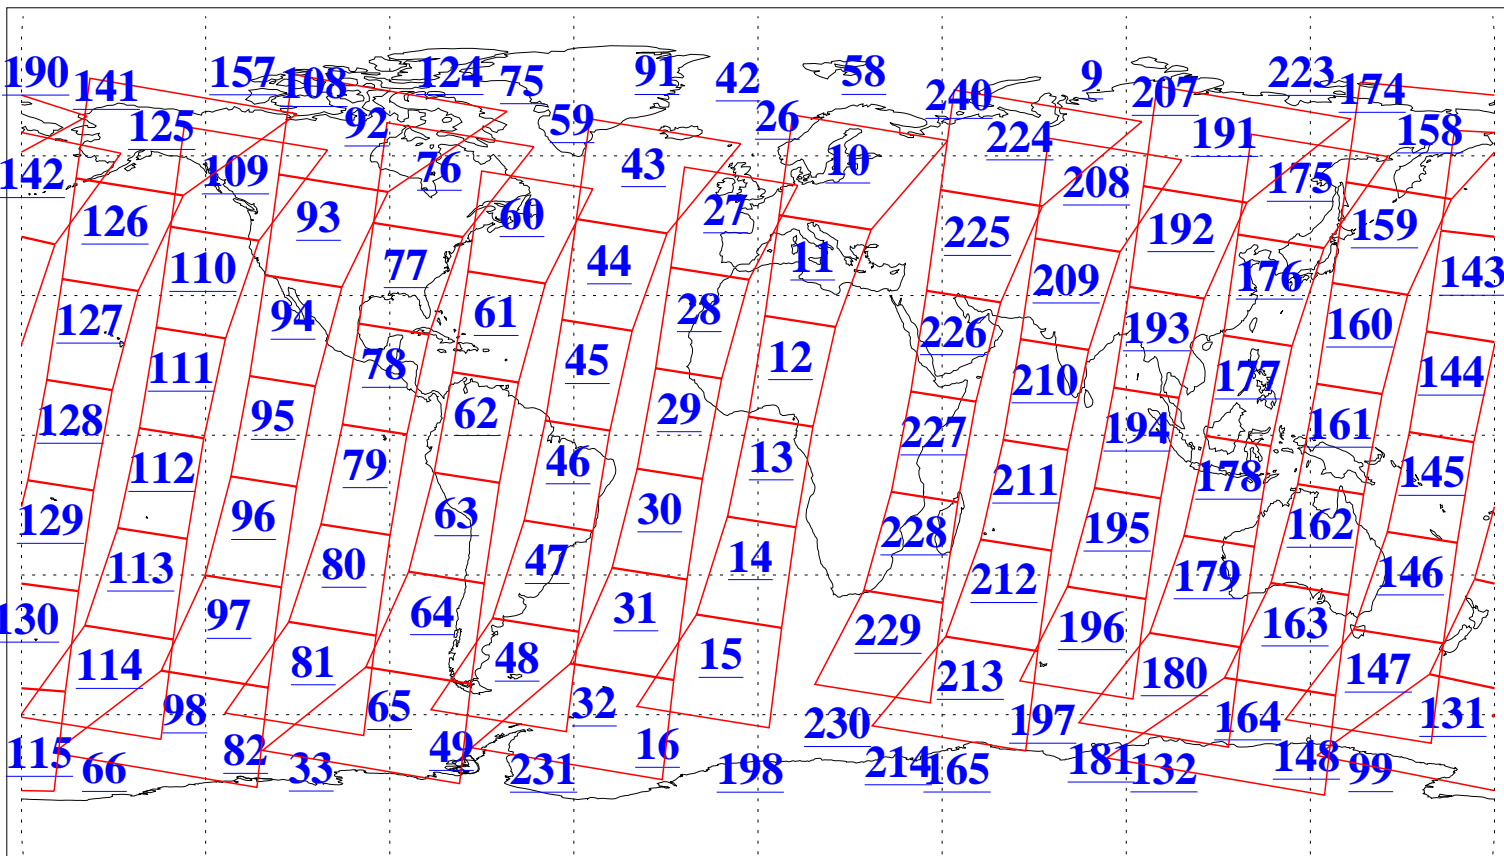

L1B Availability  
AMSU Granules: 240  
HSB Granules: 0  
AIRS Granules: 240

20 Dec 2009  
DoY 354  
Aqua Day 2787  
Granules: 1 to 120

Granules: 121 to 240

Legend: AMSU Available, HSB Available, AIRS Available

L1B Availability  
AMSU Granules: 240  
HSB Granules: 0  
AIRS Granules: 240

20 Dec 2009  
DoY 354  
Aqua Day 2787

Ascending Granules

Descending Granules

Legend: AMSU Available, HSB Available, AIRS Available

L1B Availability  
 AMSU Granules: 240  
 HSB Granules: 0  
 AIRS Granules: 240

20 Dec 2009  
 DoY 354  
 Aqua Day 2787

Northern Hemisphere Granules

Southern Hemisphere Granules

Legend: AMSU Available, HSB Available, AIRS Available