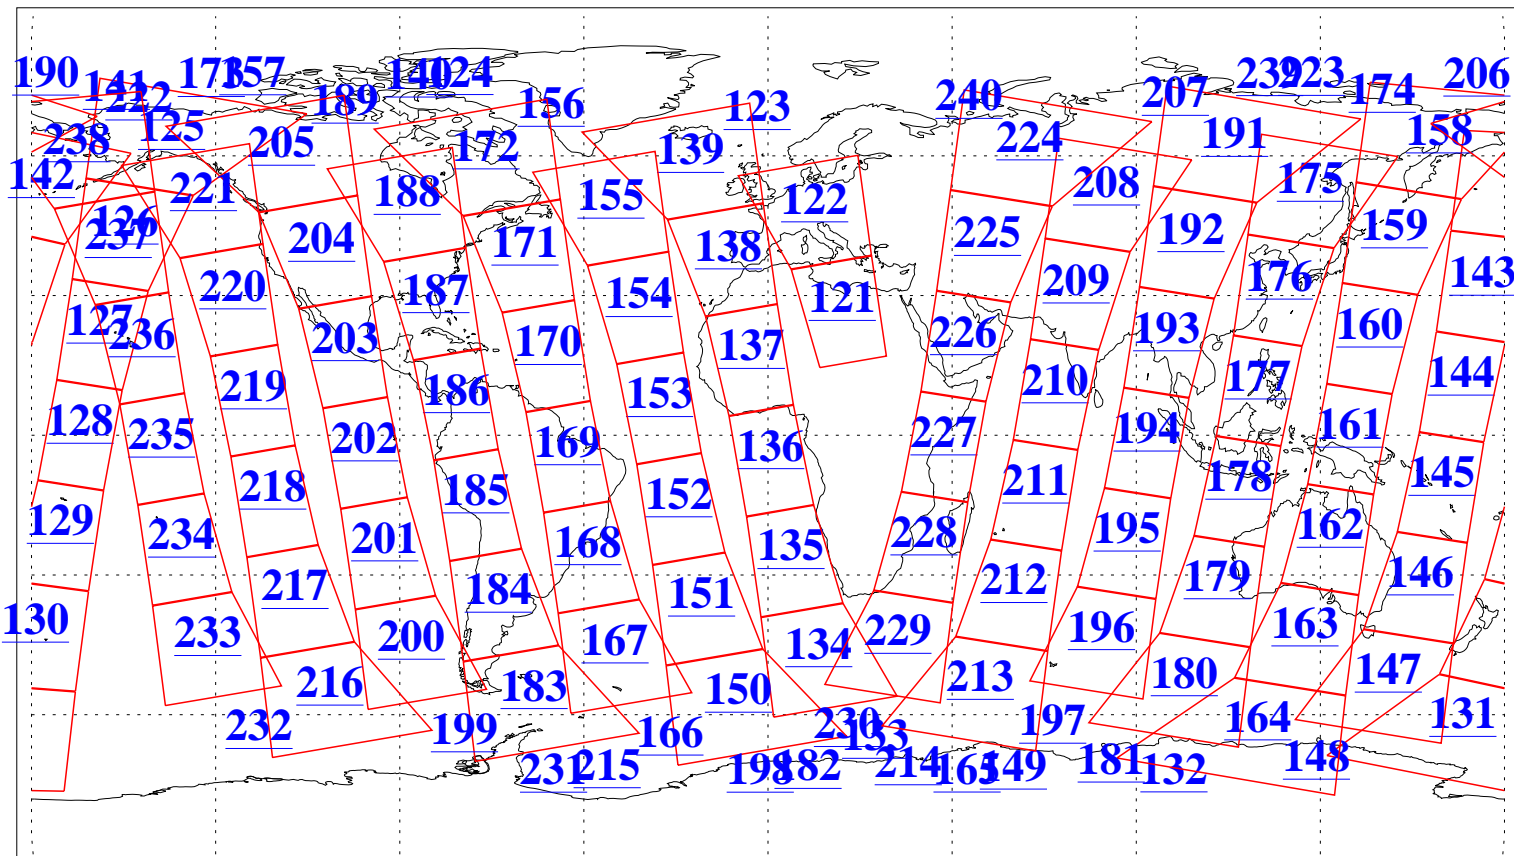

L1B Availability  
AMSU Granules: 240  
HSB Granules: 0  
AIRS Granules: 240

20 Dec 2009  
DoY 354  
Aqua Day 2787  
Granules: 1 to 120

Granules: 121 to 240

Legend: AMSU Available, HSB Available, AIRS Available

L1B Availability  
AMSU Granules: 240  
HSB Granules: 0  
AIRS Granules: 240

20 Dec 2009  
DoY 354  
Aqua Day 2787

Ascending Granules

Descending Granules

Legend: AMSU Available, HSB Available, AIRS Available

L1B Availability  
 AMSU Granules: 240  
 HSB Granules: 0  
 AIRS Granules: 240

20 Dec 2009  
 DoY 354  
 Aqua Day 2787

Northern Hemisphere Granules

Southern Hemisphere Granules

Legend: AMSU Available, HSB Available, AIRS Available