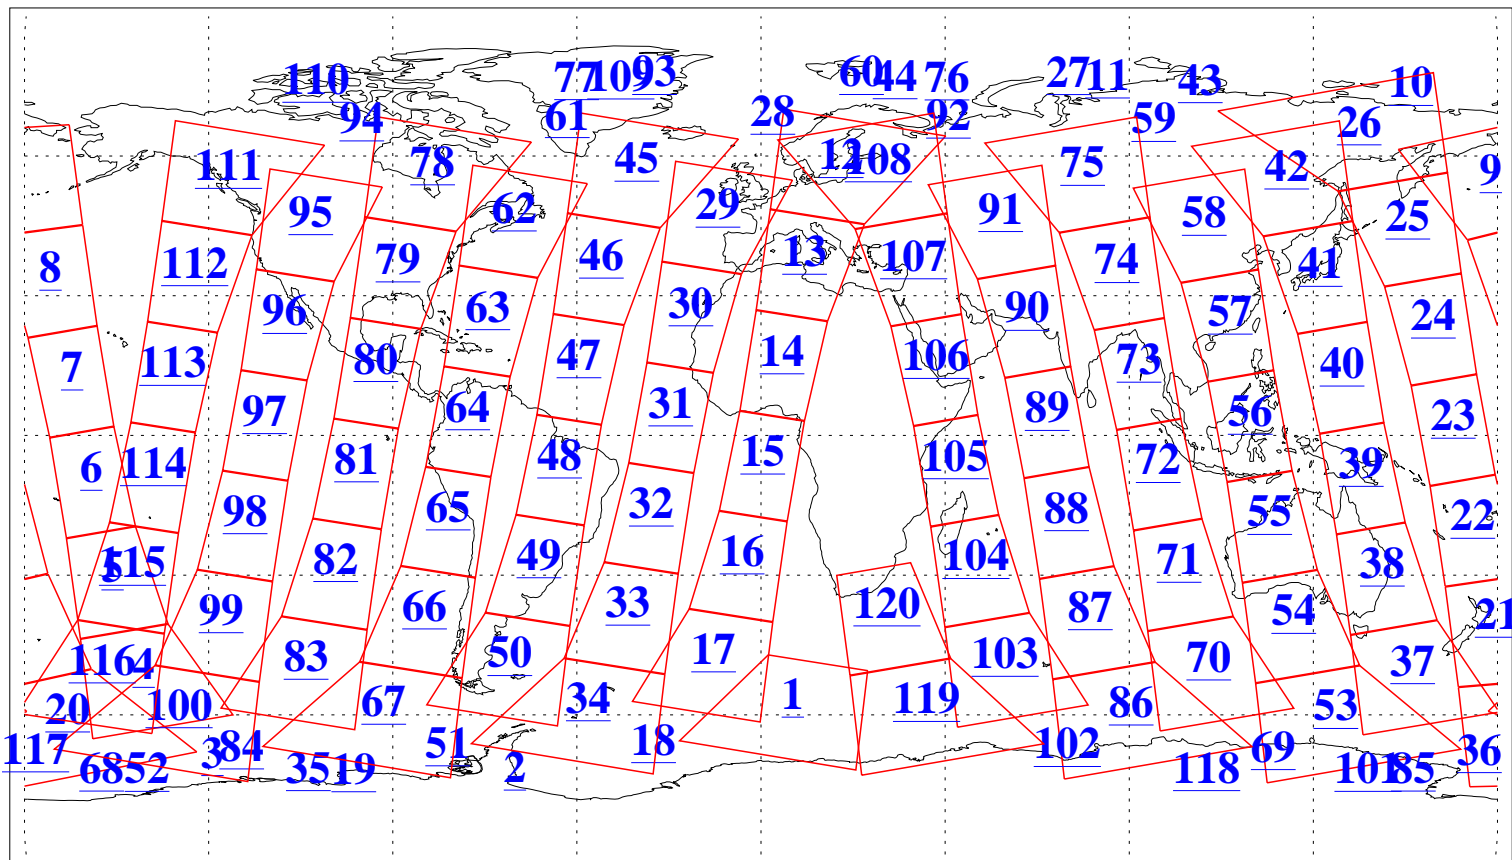

L1B Availability
AMSU Granules: 240
HSB Granules: 0
AIRS Granules: 240

18 Dec 2009
DoY 352
Aqua Day 2785
Granules: 1 to 120

Granules: 121 to 240

Legend: AMSU Available, HSB Available, AIRS Available

L1B Availability
AMSU Granules: 240
HSB Granules: 0
AIRS Granules: 240

18 Dec 2009
DoY 352
Aqua Day 2785
Ascending Granules

Descending Granules

Legend: AMSU Available, HSB Available, AIRS Available

L1B Availability
 AMSU Granules: 240
 HSB Granules: 0
 AIRS Granules: 240

18 Dec 2009
 DoY 352
 Aqua Day 2785

Northern Hemisphere Granules

Southern Hemisphere Granules

Legend: AMSU Available, HSB Available, AIRS Available