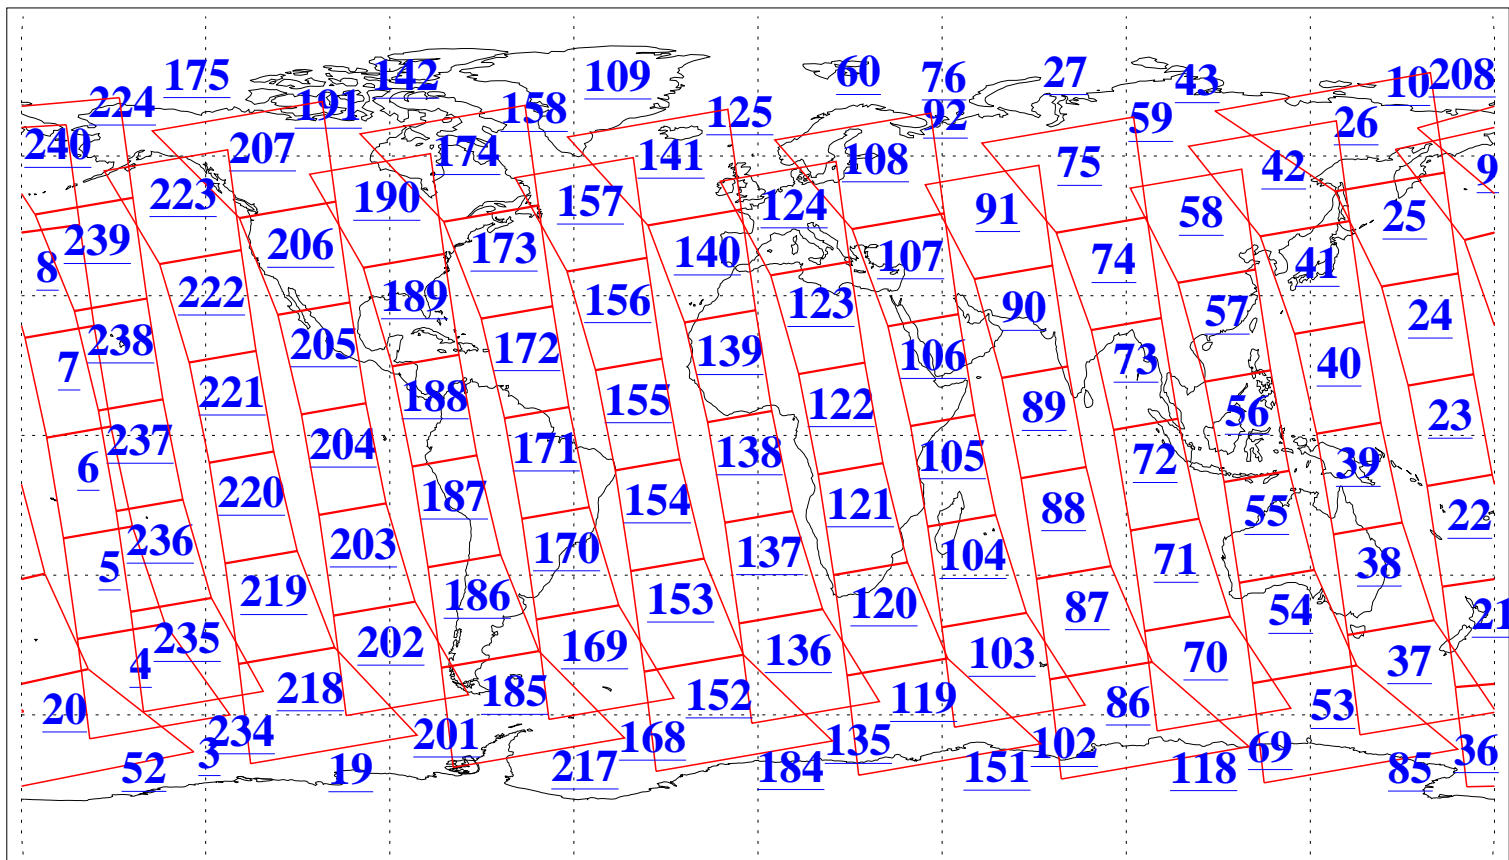

L1B Availability
AMSU Granules: 240
HSB Granules: 0
AIRS Granules: 240

18 Dec 2009
DoY 352
Aqua Day 2785
Granules: 1 to 120

Granules: 121 to 240

Legend: AMSU Available, HSB Available, AIRS Available

L1B Availability
AMSU Granules: 240
HSB Granules: 0
AIRS Granules: 240

18 Dec 2009
DoY 352
Aqua Day 2785
Ascending Granules

Descending Granules

Legend: AMSU Available, HSB Available, AIRS Available

L1B Availability
 AMSU Granules: 240
 HSB Granules: 0
 AIRS Granules: 240

18 Dec 2009
 DoY 352
 Aqua Day 2785

Northern Hemisphere Granules

Southern Hemisphere Granules

Legend: AMSU Available, HSB Available, AIRS Available