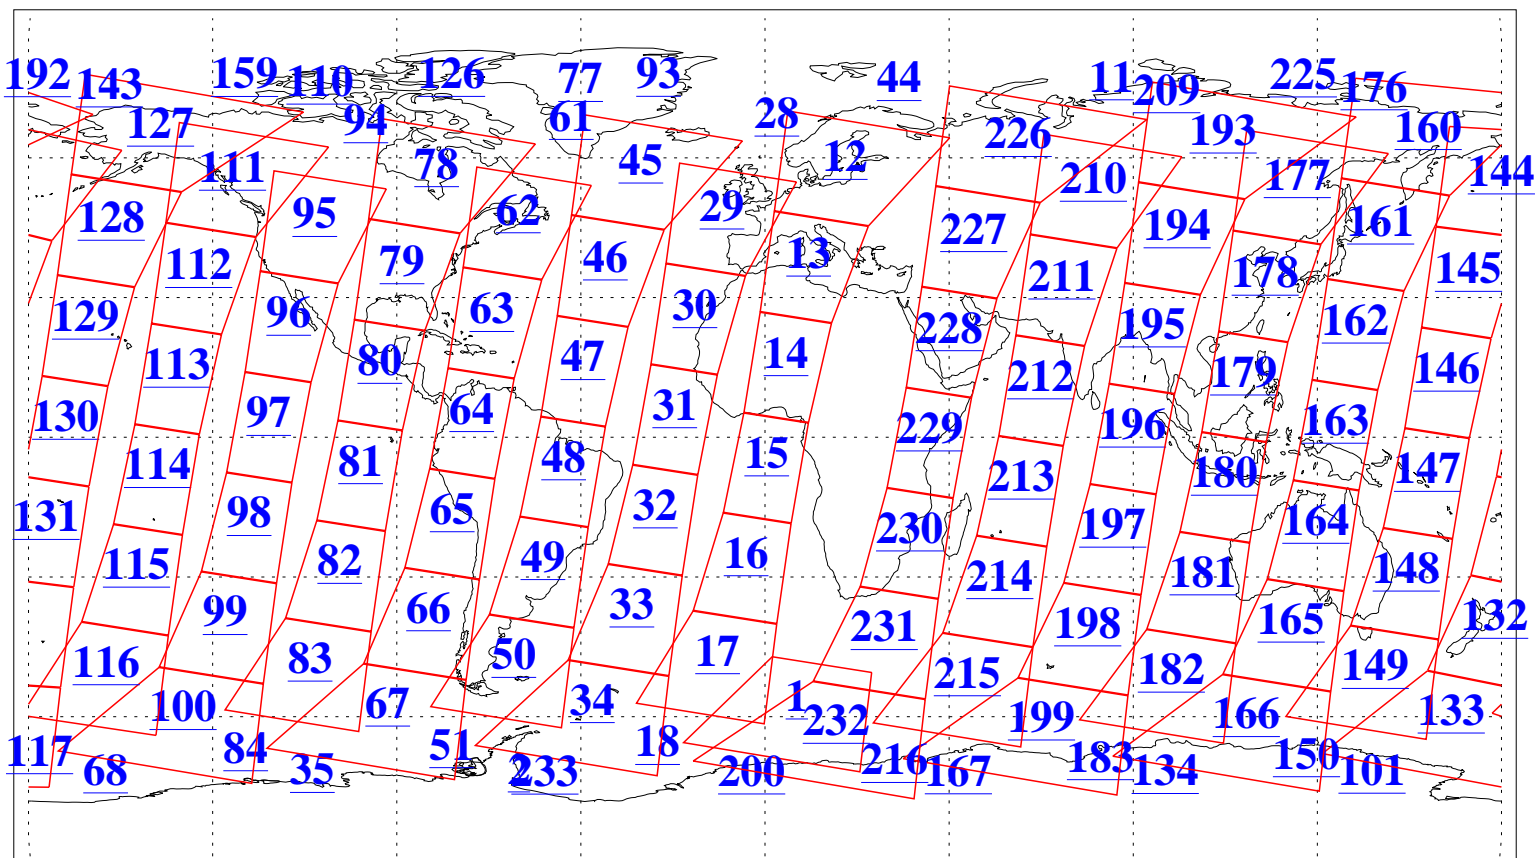

L1B Availability
AMSU Granules: 240
HSB Granules: 0
AIRS Granules: 240

18 Dec 2009
DoY 352
Aqua Day 2785
Granules: 1 to 120

Granules: 121 to 240

Legend: AMSU Available, HSB Available, AIRS Available

L1B Availability
AMSU Granules: 240
HSB Granules: 0
AIRS Granules: 240

18 Dec 2009
DoY 352
Aqua Day 2785
Ascending Granules

Descending Granules

Legend: AMSU Available, HSB Available, AIRS Available

L1B Availability
 AMSU Granules: 240
 HSB Granules: 0
 AIRS Granules: 240

18 Dec 2009
 DoY 352
 Aqua Day 2785

Northern Hemisphere Granules

Southern Hemisphere Granules

Legend: AMSU Available, HSB Available, AIRS Available