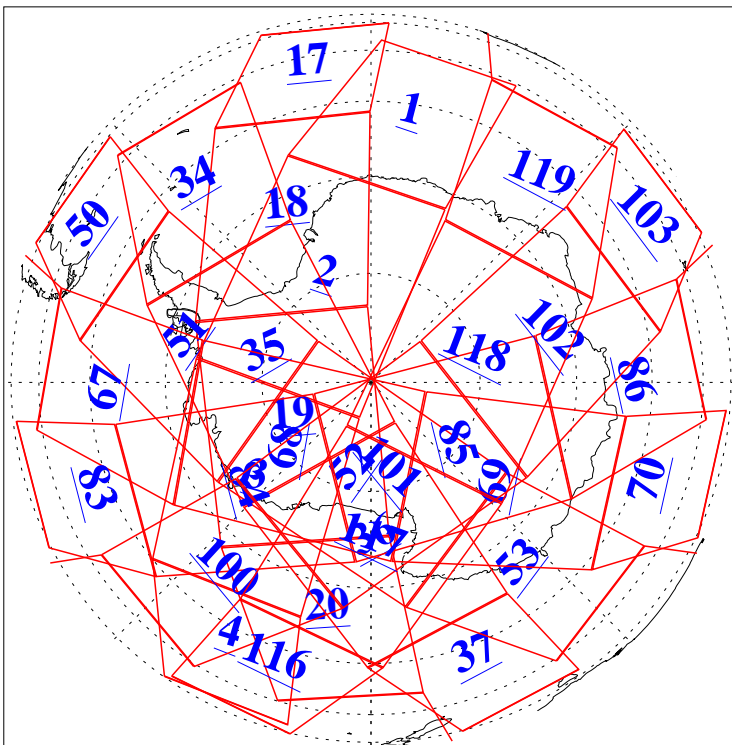

L1B Availability
AMSU Granules: 240
HSB Granules: 0
AIRS Granules: 240

18 Dec 2009
DoY 352
Aqua Day 2785
Granules: 1 to 120

Granules: 121 to 240

Legend: AMSU Available, HSB Available, AIRS Available

L1B Availability
AMSU Granules: 240
HSB Granules: 0
AIRS Granules: 240

18 Dec 2009
DoY 352
Aqua Day 2785
Ascending Granules

Descending Granules

Legend: AMSU Available, HSB Available, AIRS Available

L1B Availability
 AMSU Granules: 240
 HSB Granules: 0
 AIRS Granules: 240

18 Dec 2009
 DoY 352
 Aqua Day 2785

Northern Hemisphere Granules

Southern Hemisphere Granules

Legend: AMSU Available, HSB Available, AIRS Available