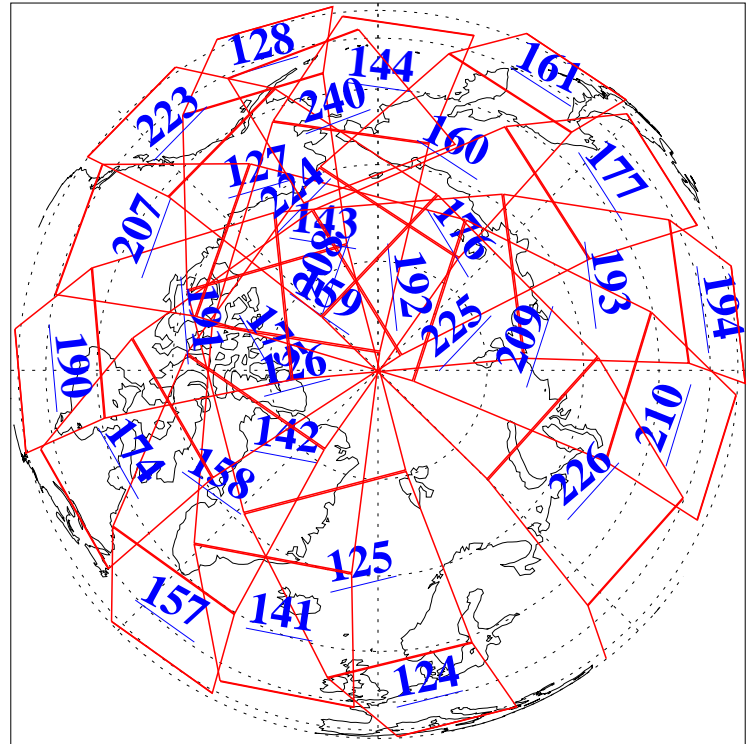

L1B Availability
AMSU Granules: 240
HSB Granules: 0
AIRS Granules: 240

18 Dec 2009
DoY 352
Aqua Day 2785
Granules: 1 to 120

Granules: 121 to 240

Legend: AMSU Available, HSB Available, AIRS Available

L1B Availability
AMSU Granules: 240
HSB Granules: 0
AIRS Granules: 240

18 Dec 2009
DoY 352
Aqua Day 2785
Ascending Granules

Descending Granules

Legend: AMSU Available, HSB Available, AIRS Available

L1B Availability
 AMSU Granules: 240
 HSB Granules: 0
 AIRS Granules: 240

18 Dec 2009
 DoY 352
 Aqua Day 2785

Northern Hemisphere Granules

Southern Hemisphere Granules

Legend: AMSU Available, HSB Available, AIRS Available