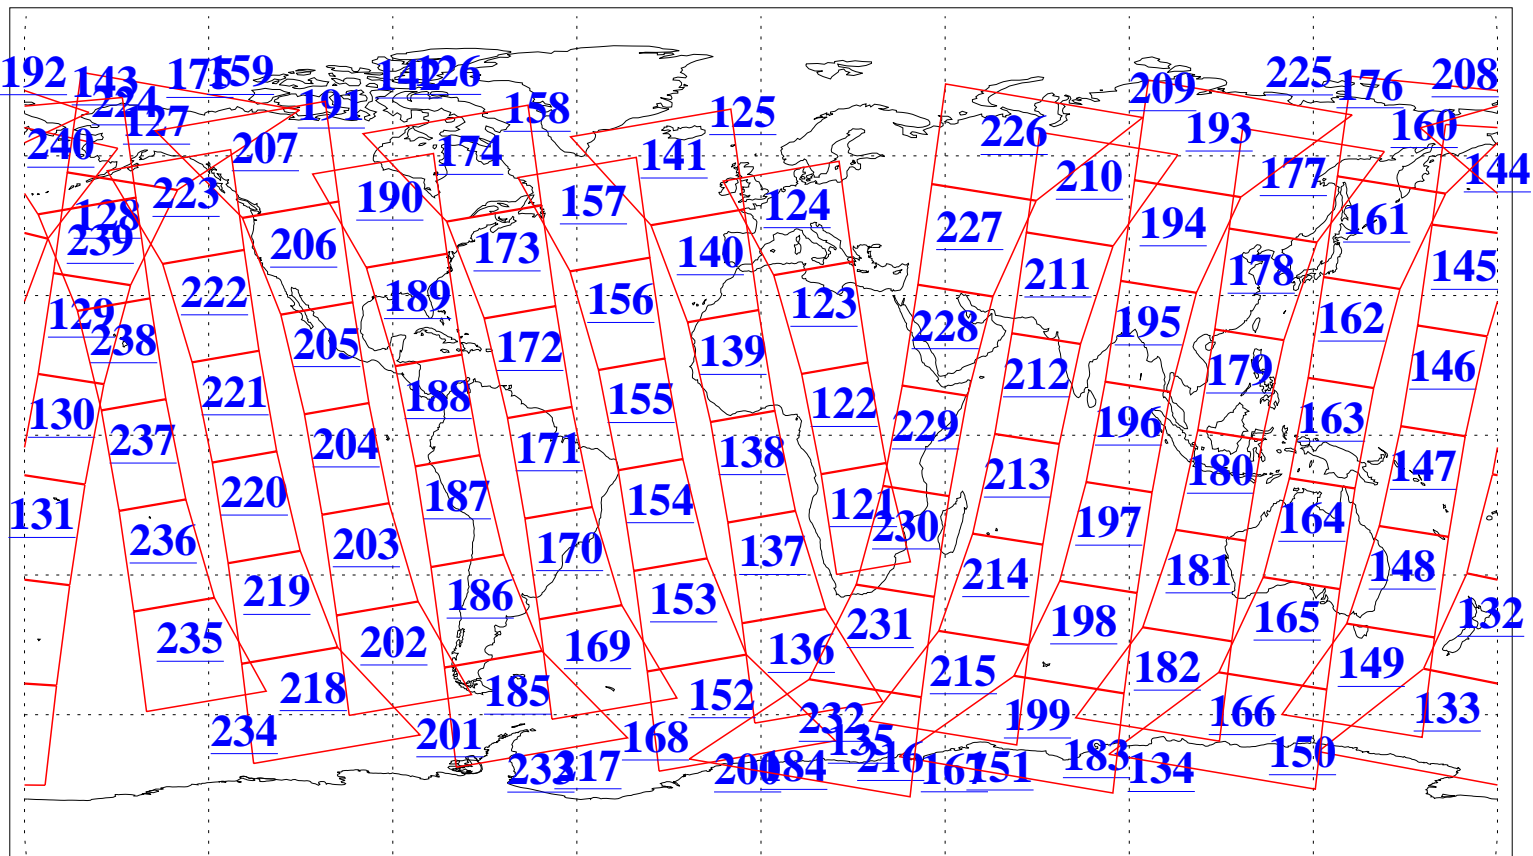

L1B Availability
AMSU Granules: 240
HSB Granules: 0
AIRS Granules: 240

18 Dec 2009
DoY 352
Aqua Day 2785
Granules: 1 to 120

Granules: 121 to 240

Legend: AMSU Available, HSB Available, AIRS Available

L1B Availability
AMSU Granules: 240
HSB Granules: 0
AIRS Granules: 240

18 Dec 2009
DoY 352
Aqua Day 2785
Ascending Granules

Descending Granules

Legend: AMSU Available, HSB Available, AIRS Available

L1B Availability
 AMSU Granules: 240
 HSB Granules: 0
 AIRS Granules: 240

18 Dec 2009
 DoY 352
 Aqua Day 2785

Northern Hemisphere Granules

Southern Hemisphere Granules

Legend: AMSU Available, HSB Available, AIRS Available