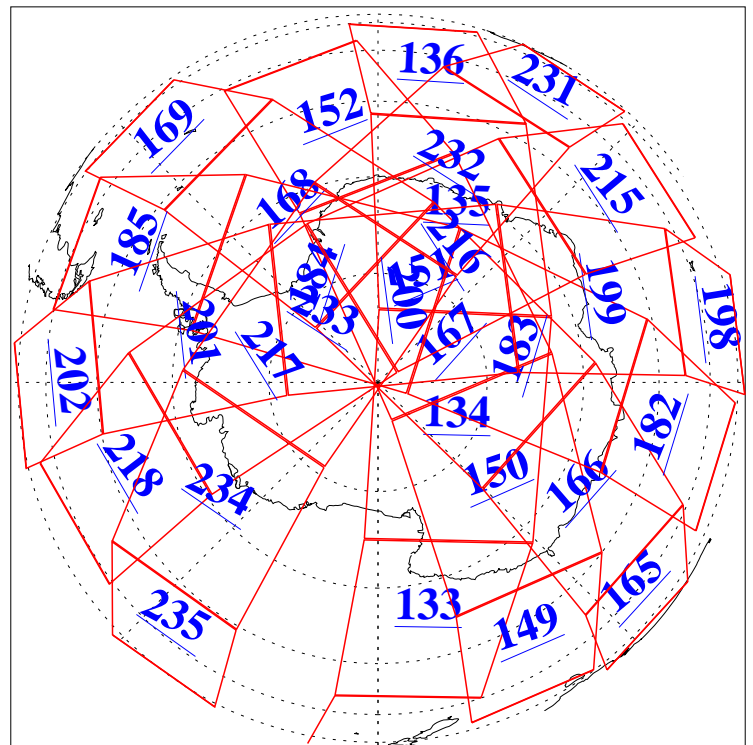

L1B Availability
AMSU Granules: 240
HSB Granules: 0
AIRS Granules: 240

18 Dec 2009
DoY 352
Aqua Day 2785
Granules: 1 to 120

Granules: 121 to 240

Legend: AMSU Available, HSB Available, AIRS Available

L1B Availability
AMSU Granules: 240
HSB Granules: 0
AIRS Granules: 240

18 Dec 2009
DoY 352
Aqua Day 2785
Ascending Granules

Descending Granules

Legend: AMSU Available, HSB Available, AIRS Available

L1B Availability
 AMSU Granules: 240
 HSB Granules: 0
 AIRS Granules: 240

18 Dec 2009
 DoY 352
 Aqua Day 2785

Northern Hemisphere Granules

Southern Hemisphere Granules

Legend: AMSU Available, HSB Available, AIRS Available