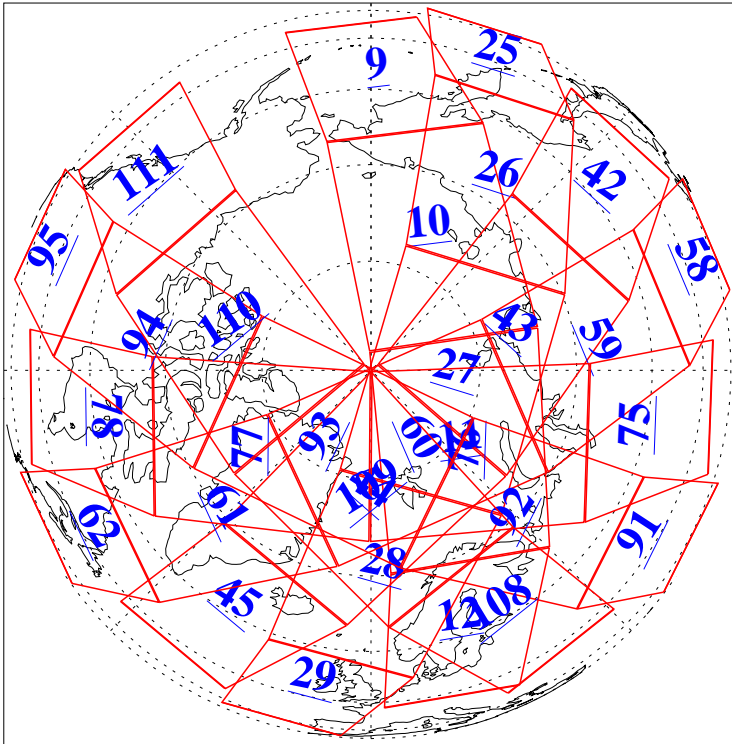

L1B Availability
AMSU Granules: 240
HSB Granules: 0
AIRS Granules: 240

18 Dec 2009
DoY 352
Aqua Day 2785
Granules: 1 to 120

Granules: 121 to 240

Legend: AMSU Available, HSB Available, AIRS Available

L1B Availability
AMSU Granules: 240
HSB Granules: 0
AIRS Granules: 240

18 Dec 2009
DoY 352
Aqua Day 2785
Ascending Granules

Descending Granules

Legend: AMSU Available, HSB Available, AIRS Available

L1B Availability
 AMSU Granules: 240
 HSB Granules: 0
 AIRS Granules: 240

18 Dec 2009
 DoY 352
 Aqua Day 2785

Northern Hemisphere Granules

Southern Hemisphere Granules

Legend: AMSU Available, HSB Available, AIRS Available