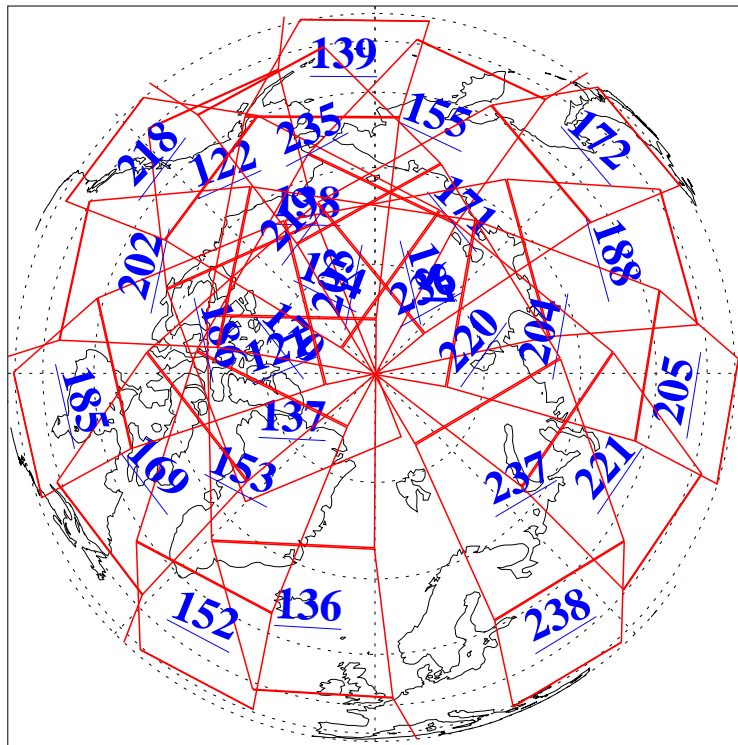

L1B Availability  
AMSU Granules: 240  
HSB Granules: 0  
AIRS Granules: 240

15 Dec 2009  
DoY 349  
Aqua Day 2782  
Granules: 1 to 120

Granules: 121 to 240

Legend: AMSU Available, HSB Available, AIRS Available

L1B Availability  
AMSU Granules: 240  
HSB Granules: 0  
AIRS Granules: 240

15 Dec 2009  
DoY 349  
Aqua Day 2782

Ascending Granules

Descending Granules

Legend: AMSU Available, HSB Available, AIRS Available

### Northern Hemisphere Granules