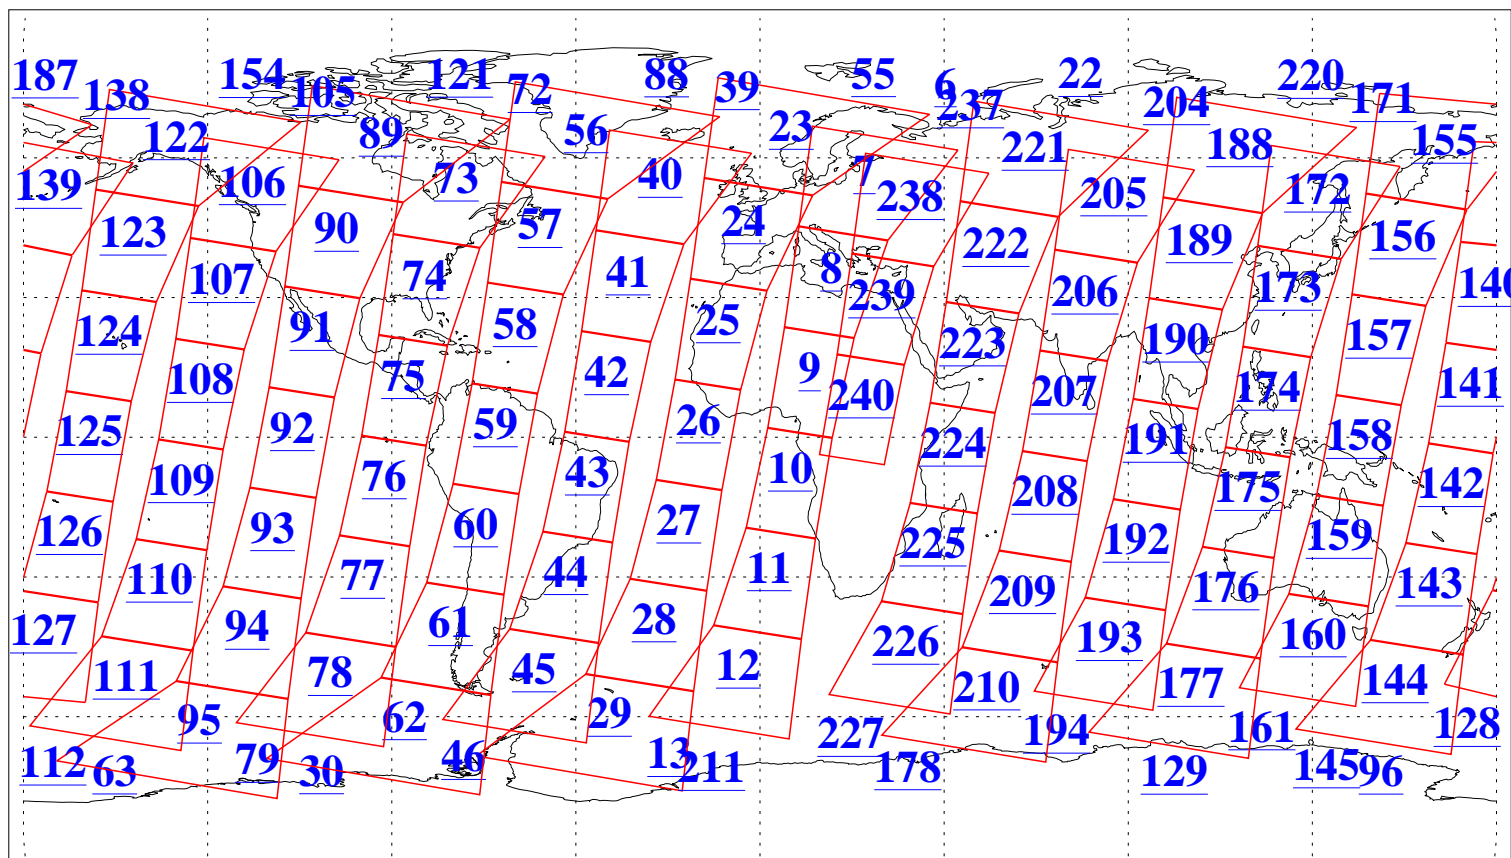

L1B Availability  
AMSU Granules: 240  
HSB Granules: 0  
AIRS Granules: 240

15 Dec 2009  
DoY 349  
Aqua Day 2782  
Granules: 1 to 120

Granules: 121 to 240

Legend: AMSU Available, HSB Available, AIRS Available

L1B Availability  
AMSU Granules: 240  
HSB Granules: 0  
AIRS Granules: 240

15 Dec 2009  
DoY 349  
Aqua Day 2782

Ascending Granules

Descending Granules

Legend: AMSU Available, HSB Available, AIRS Available