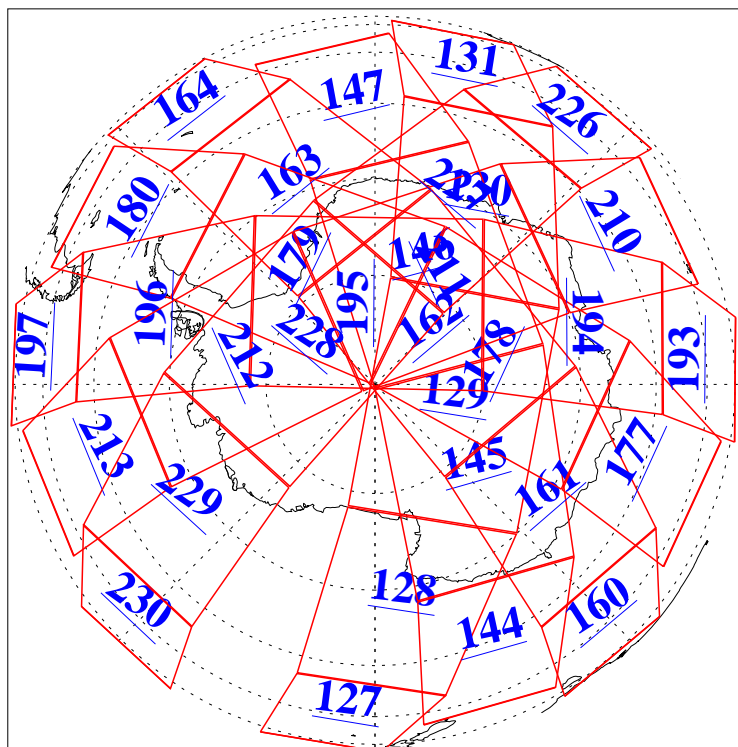

Legend: AMSU Available, HSB Available, AIRS Available