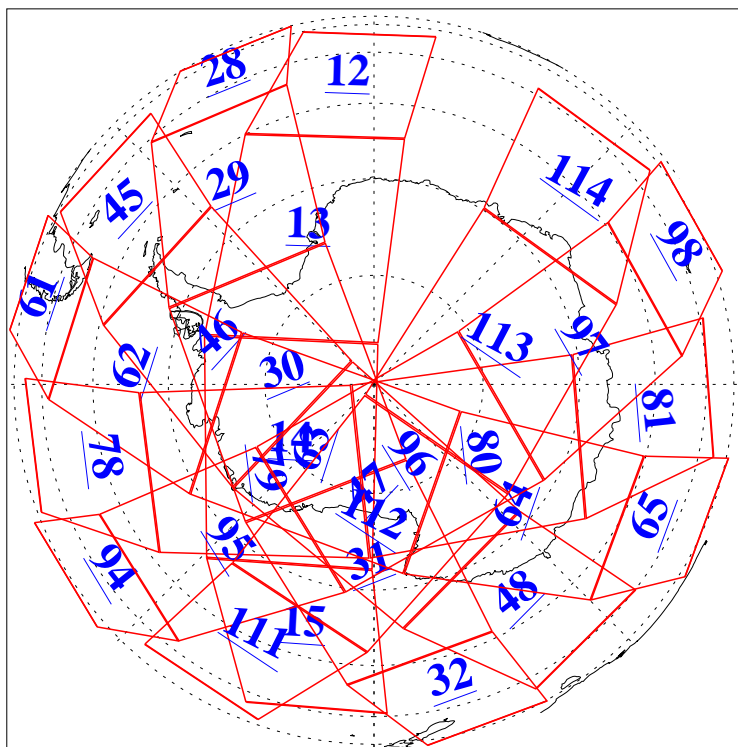

Legend: AMSU Available, HSB Available, AIRS Available