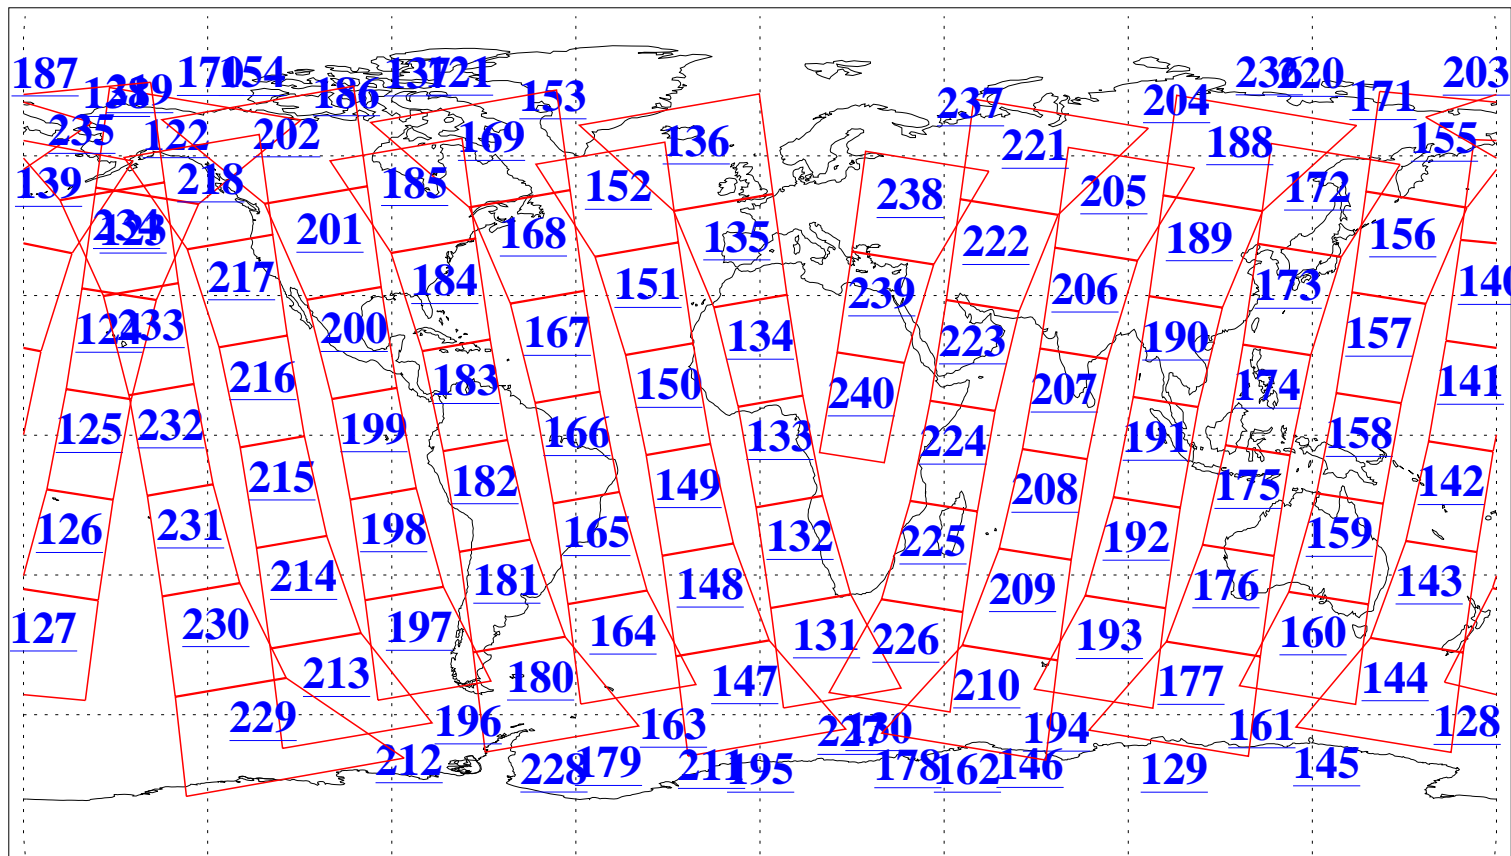

L1B Availability  
AMSU Granules: 240  
HSB Granules: 0  
AIRS Granules: 240

15 Dec 2009  
DoY 349  
Aqua Day 2782  
Granules: 1 to 120

Granules: 121 to 240

Legend: AMSU Available, HSB Available, AIRS Available

L1B Availability  
AMSU Granules: 240  
HSB Granules: 0  
AIRS Granules: 240

15 Dec 2009  
DoY 349  
Aqua Day 2782

Ascending Granules

Descending Granules

Legend: AMSU Available, HSB Available, AIRS Available