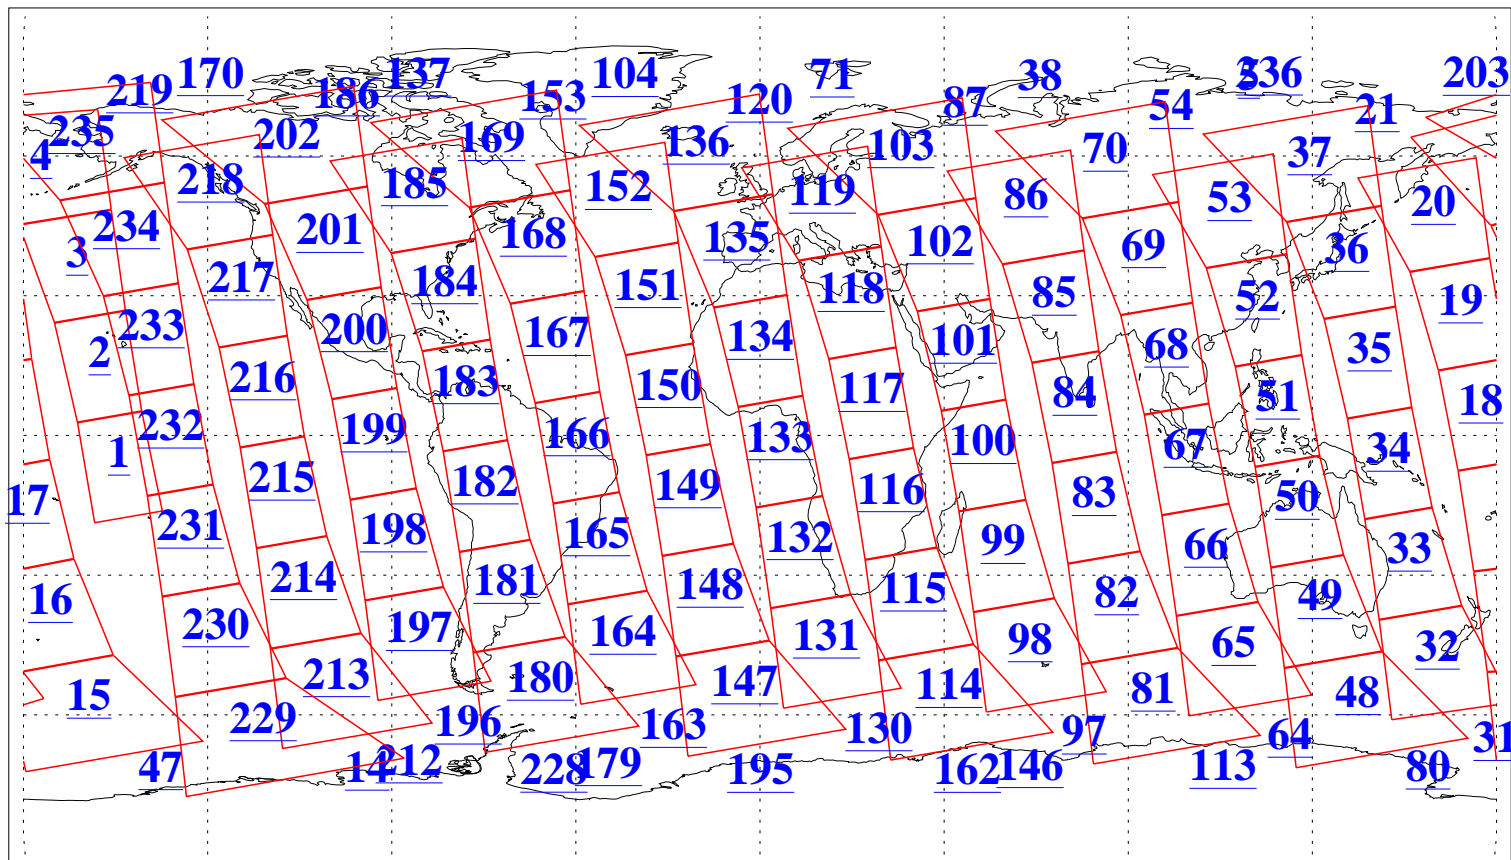

L1B Availability  
AMSU Granules: 240  
HSB Granules: 0  
AIRS Granules: 240

15 Dec 2009  
DoY 349  
Aqua Day 2782  
Granules: 1 to 120

Granules: 121 to 240

Legend: AMSU Available, HSB Available, AIRS Available

L1B Availability  
AMSU Granules: 240  
HSB Granules: 0  
AIRS Granules: 240

15 Dec 2009  
DoY 349  
Aqua Day 2782

Ascending Granules

Descending Granules

Legend: AMSU Available, HSB Available, AIRS Available

### Northern Hemisphere Granules