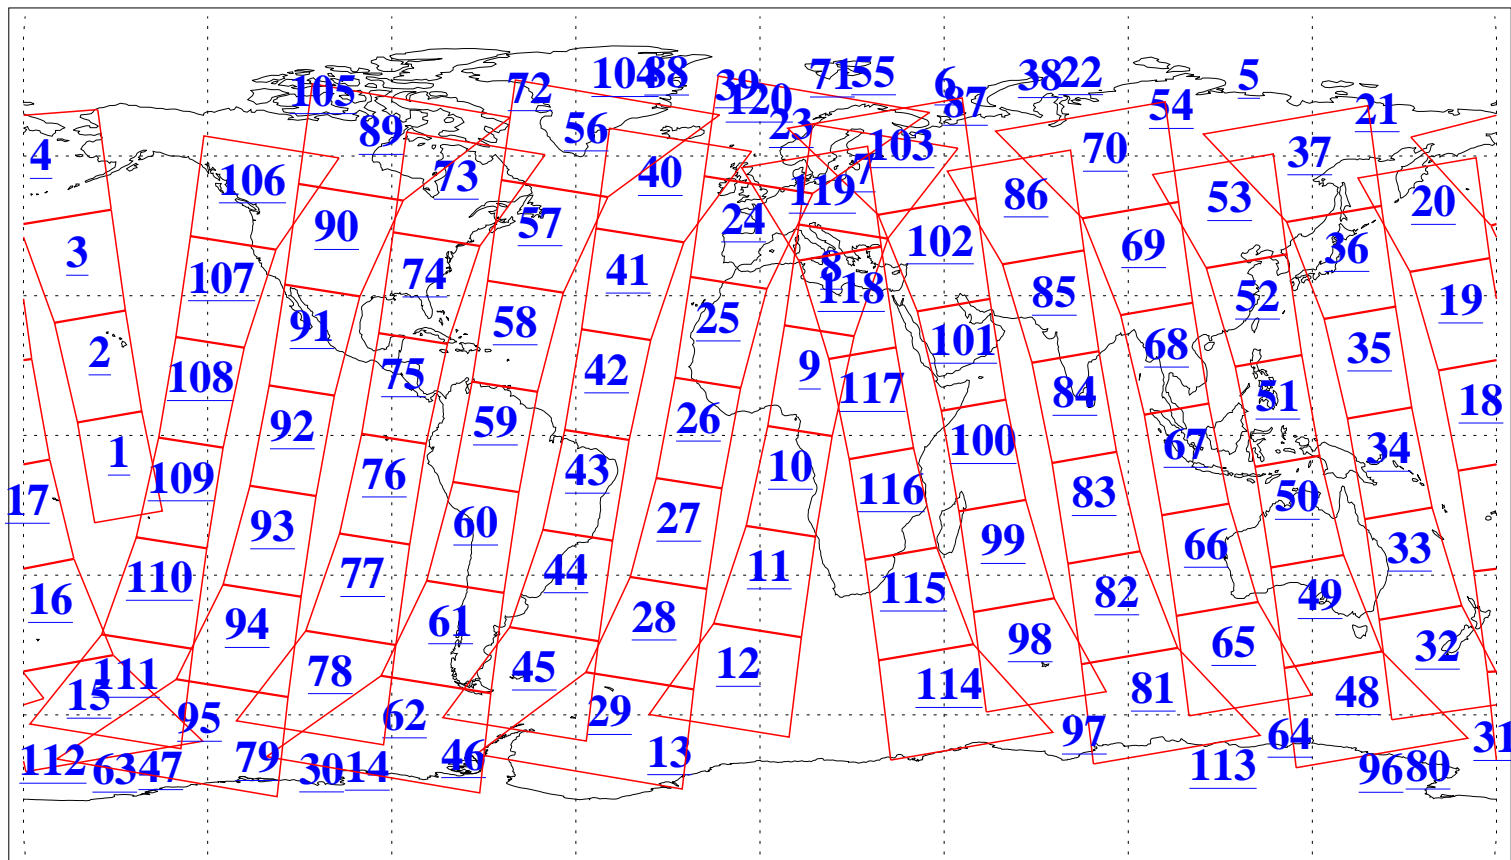

L1B Availability  
AMSU Granules: 240  
HSB Granules: 0  
AIRS Granules: 240

15 Dec 2009  
DoY 349  
Aqua Day 2782  
Granules: 1 to 120

Granules: 121 to 240

Legend: AMSU Available, HSB Available, AIRS Available

L1B Availability  
AMSU Granules: 240  
HSB Granules: 0  
AIRS Granules: 240

15 Dec 2009  
DoY 349  
Aqua Day 2782

Ascending Granules

Descending Granules

Legend: AMSU Available, HSB Available, AIRS Available

### Northern Hemisphere Granules