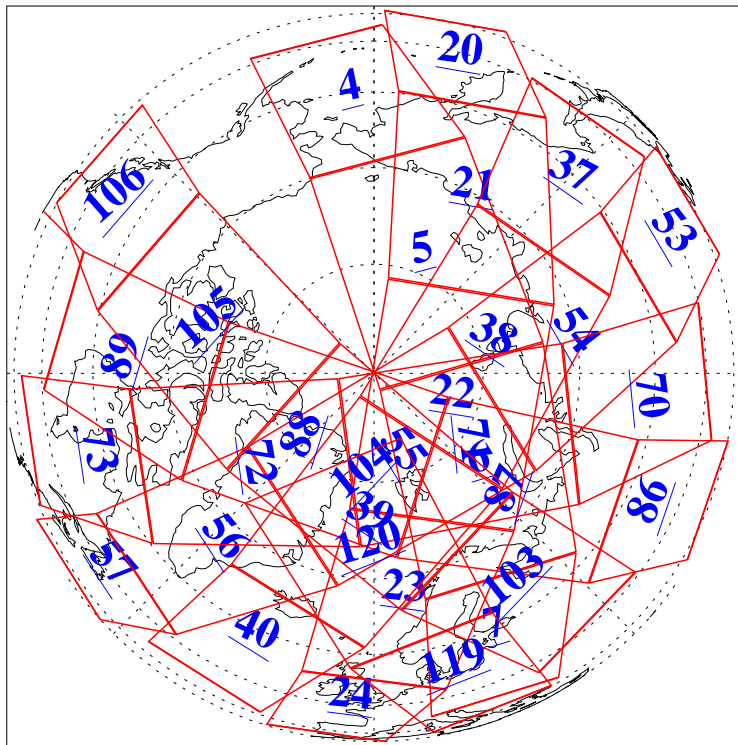

L1B Availability  
AMSU Granules: 240  
HSB Granules: 0  
AIRS Granules: 240

15 Dec 2009  
DoY 349  
Aqua Day 2782  
Granules: 1 to 120

Granules: 121 to 240

Legend: AMSU Available, HSB Available, AIRS Available

L1B Availability  
AMSU Granules: 240  
HSB Granules: 0  
AIRS Granules: 240

15 Dec 2009  
DoY 349  
Aqua Day 2782

Ascending Granules

Descending Granules

Legend: AMSU Available, HSB Available, AIRS Available

### Northern Hemisphere Granules