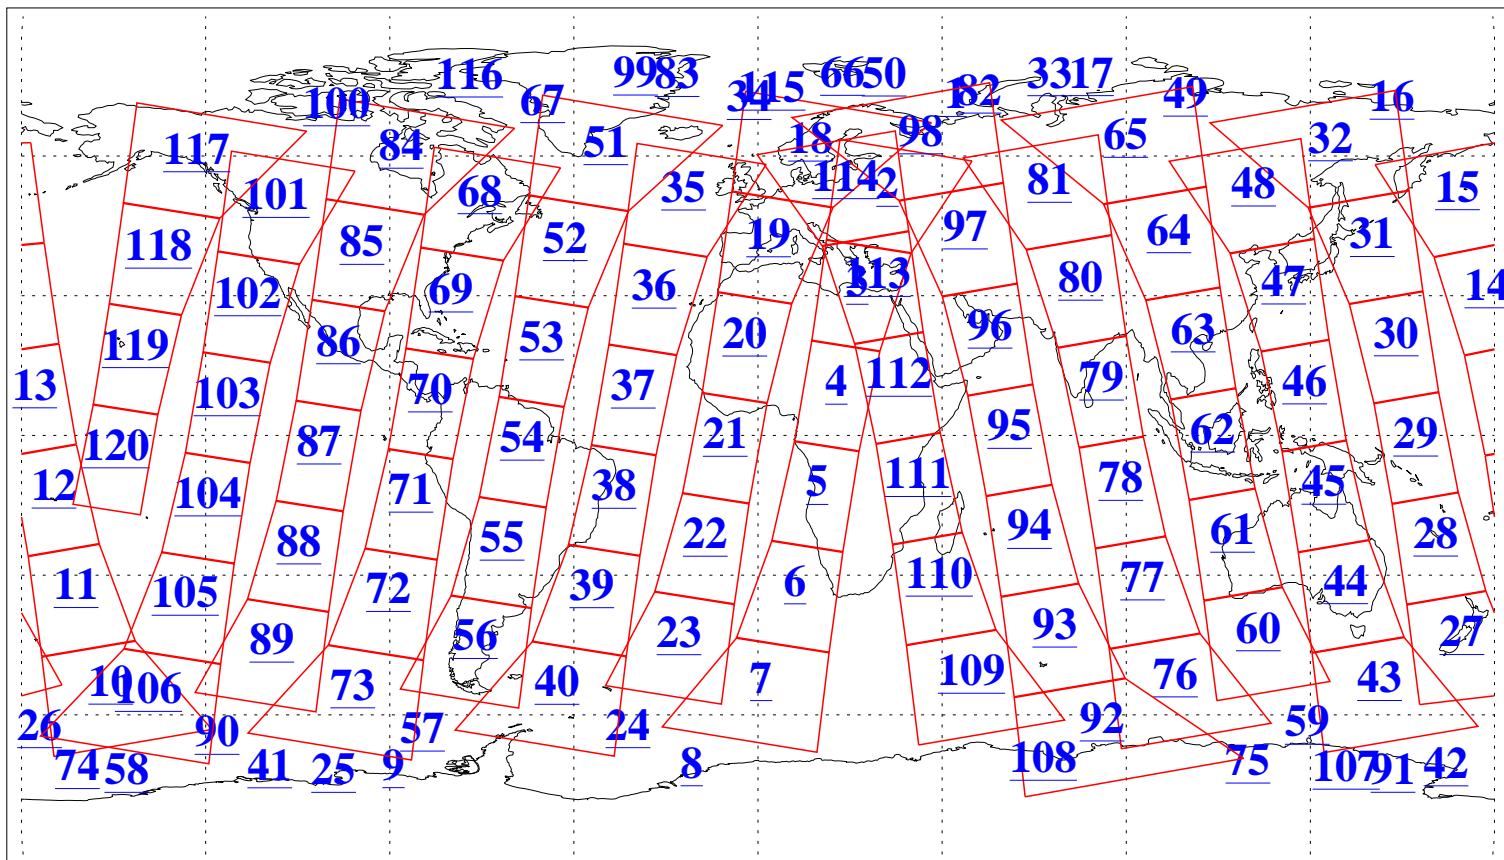

L1B Availability
AMSU Granules: 240
HSB Granules: 0
AIRS Granules: 240

12 Dec 2009
DoY 346
Aqua Day 2779
Granules: 1 to 120

Granules: 121 to 240

Legend: AMSU Available, HSB Available, AIRS Available

L1B Availability
AMSU Granules: 240
HSB Granules: 0
AIRS Granules: 240

12 Dec 2009
DoY 346
Aqua Day 2779

Ascending Granules

Descending Granules

Legend: AMSU Available, HSB Available, AIRS Available

L1B Availability
 AMSU Granules: 240
 HSB Granules: 0
 AIRS Granules: 240

12 Dec 2009
 DoY 346
 Aqua Day 2779

Northern Hemisphere Granules

Southern Hemisphere Granules

Legend: AMSU Available, HSB Available, AIRS Available