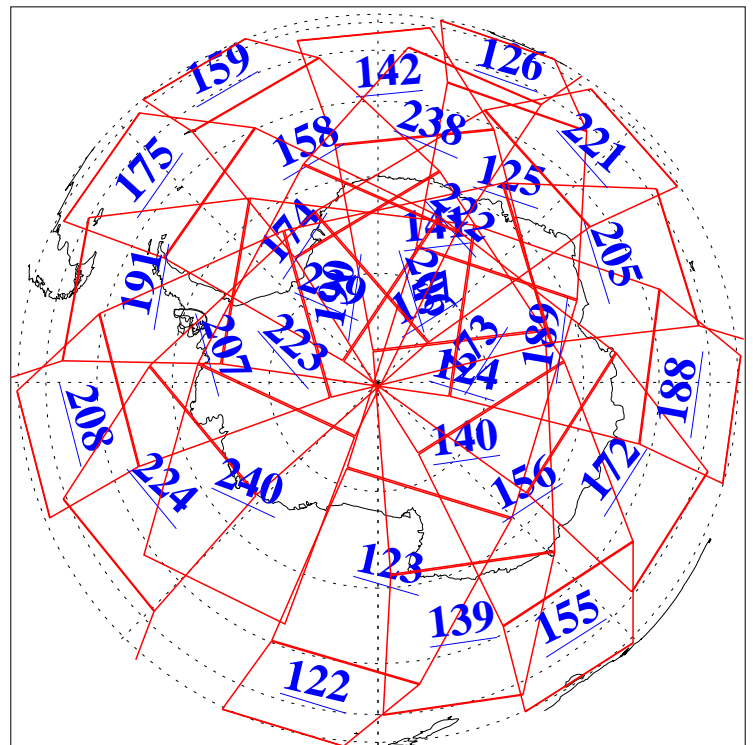

L1B Availability
AMSU Granules: 240
HSB Granules: 0
AIRS Granules: 240

12 Dec 2009
DoY 346
Aqua Day 2779
Granules: 1 to 120

Granules: 121 to 240

Legend: AMSU Available, HSB Available, AIRS Available

L1B Availability
AMSU Granules: 240
HSB Granules: 0
AIRS Granules: 240

12 Dec 2009
DoY 346
Aqua Day 2779

Ascending Granules

Descending Granules

Legend: AMSU Available, HSB Available, AIRS Available

L1B Availability
 AMSU Granules: 240
 HSB Granules: 0
 AIRS Granules: 240

12 Dec 2009
 DoY 346
 Aqua Day 2779

Northern Hemisphere Granules

Southern Hemisphere Granules

Legend: AMSU Available, HSB Available, AIRS Available