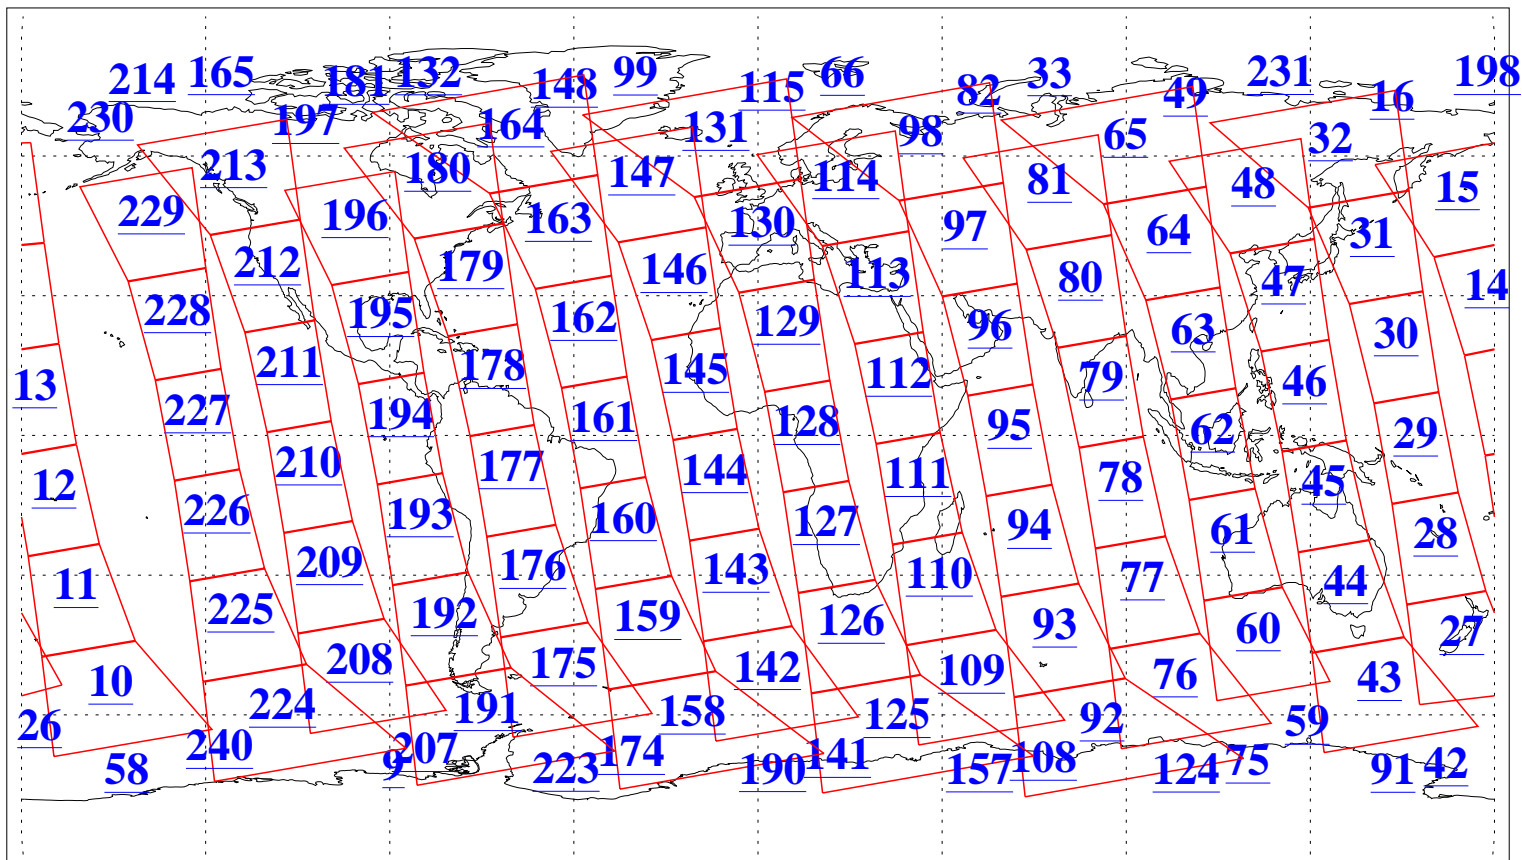

L1B Availability
AMSU Granules: 240
HSB Granules: 0
AIRS Granules: 240

12 Dec 2009
DoY 346
Aqua Day 2779
Granules: 1 to 120

Granules: 121 to 240

Legend: AMSU Available, HSB Available, AIRS Available

L1B Availability
AMSU Granules: 240
HSB Granules: 0
AIRS Granules: 240

12 Dec 2009
DoY 346
Aqua Day 2779

Ascending Granules

Descending Granules

Legend: AMSU Available, HSB Available, AIRS Available

L1B Availability
 AMSU Granules: 240
 HSB Granules: 0
 AIRS Granules: 240

12 Dec 2009
 DoY 346
 Aqua Day 2779

Northern Hemisphere Granules

Southern Hemisphere Granules

Legend: AMSU Available, HSB Available, AIRS Available