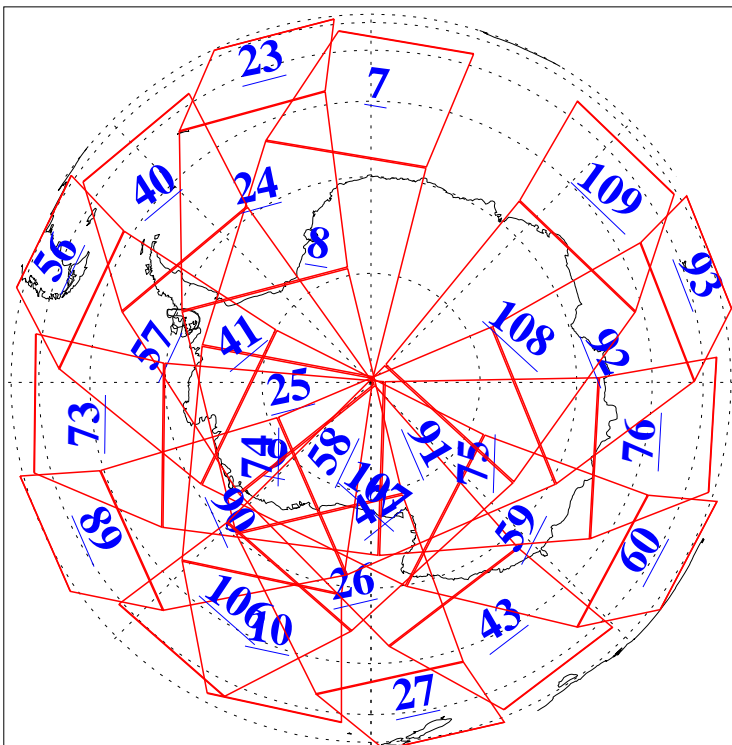

L1B Availability
AMSU Granules: 240
HSB Granules: 0
AIRS Granules: 240

12 Dec 2009
DoY 346
Aqua Day 2779
Granules: 1 to 120

Granules: 121 to 240

Legend: AMSU Available, HSB Available, AIRS Available

L1B Availability
AMSU Granules: 240
HSB Granules: 0
AIRS Granules: 240

12 Dec 2009
DoY 346
Aqua Day 2779

Ascending Granules

Descending Granules

Legend: AMSU Available, HSB Available, AIRS Available

L1B Availability
 AMSU Granules: 240
 HSB Granules: 0
 AIRS Granules: 240

12 Dec 2009
 DoY 346
 Aqua Day 2779

Northern Hemisphere Granules

Southern Hemisphere Granules

Legend: AMSU Available, HSB Available, AIRS Available