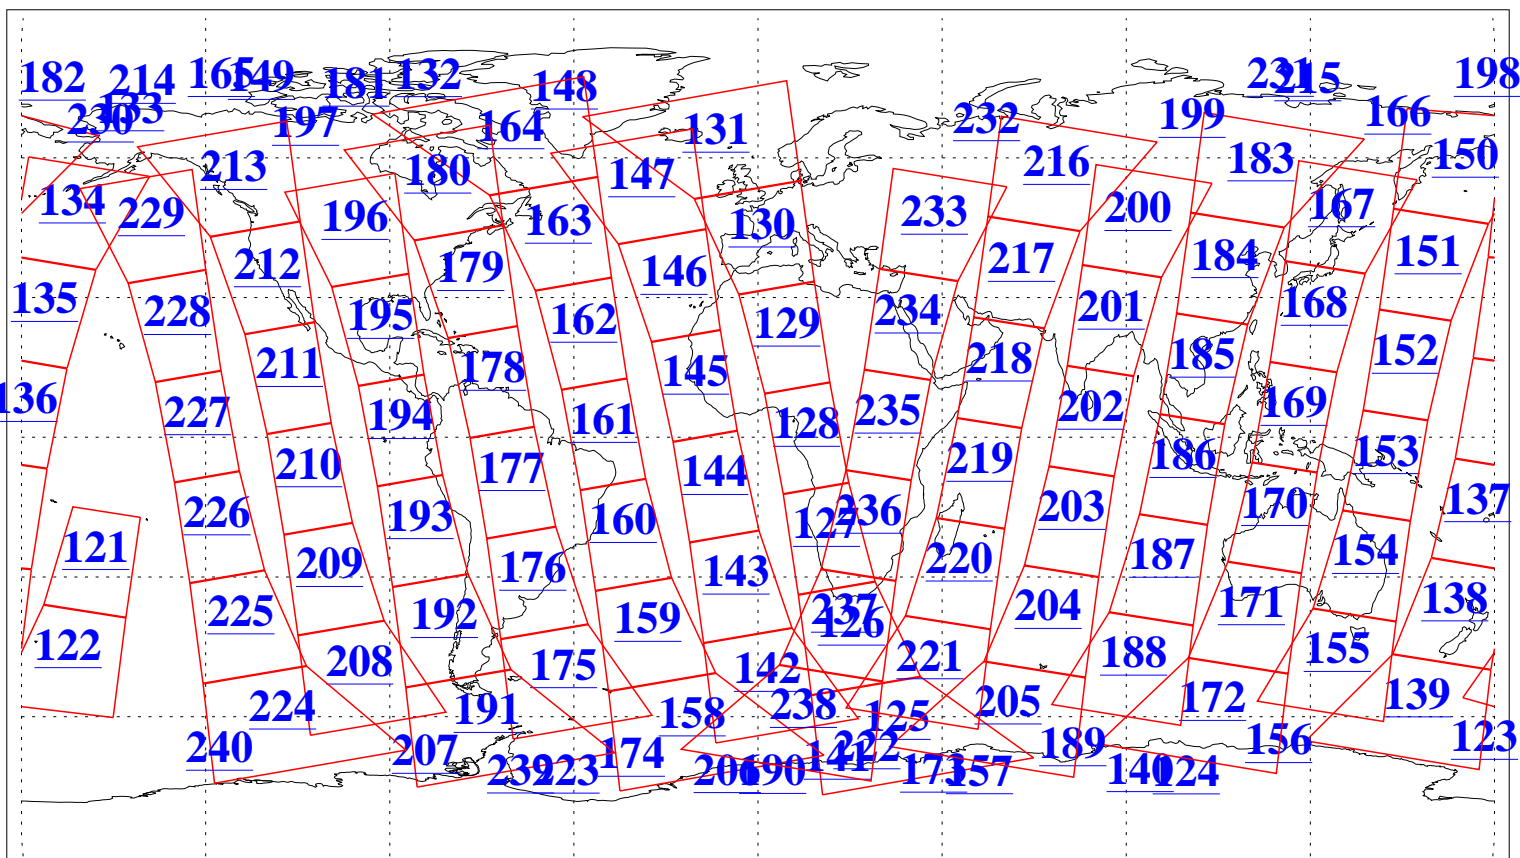

L1B Availability
AMSU Granules: 240
HSB Granules: 0
AIRS Granules: 240

12 Dec 2009
DoY 346
Aqua Day 2779
Granules: 1 to 120

Granules: 121 to 240

Legend: AMSU Available, HSB Available, AIRS Available

L1B Availability
AMSU Granules: 240
HSB Granules: 0
AIRS Granules: 240

12 Dec 2009
DoY 346
Aqua Day 2779

Ascending Granules

Descending Granules

Legend: AMSU Available, HSB Available, AIRS Available

L1B Availability
 AMSU Granules: 240
 HSB Granules: 0
 AIRS Granules: 240

12 Dec 2009
 DoY 346
 Aqua Day 2779

Northern Hemisphere Granules

Southern Hemisphere Granules

Legend: AMSU Available, HSB Available, AIRS Available