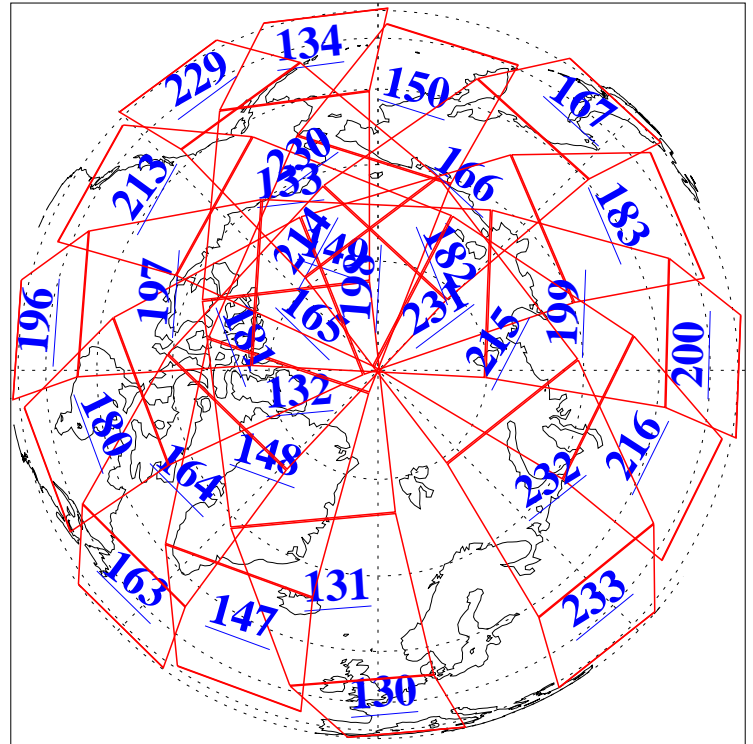

12 Dec 2009
DoY 346
Aqua Day 2779

Ascending Granules

Descending Granules

Legend: AMSU Available, HSB Available, AIRS Available

L1B Availability
 AMSU Granules: 240
 HSB Granules: 0
 AIRS Granules: 240

12 Dec 2009
 DoY 346
 Aqua Day 2779

Northern Hemisphere Granules

Southern Hemisphere Granules

Legend: AMSU Available, HSB Available, AIRS Available