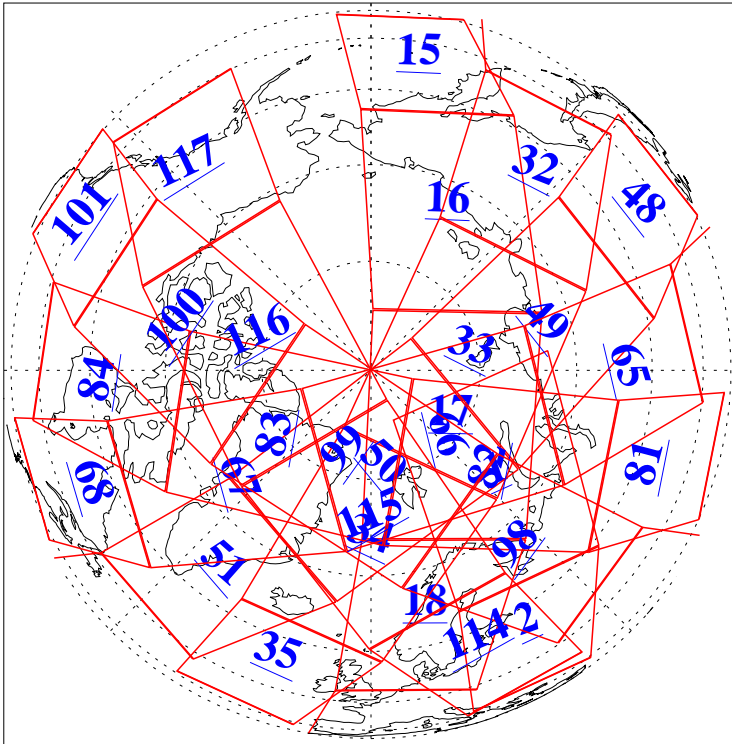

L1B Availability
AMSU Granules: 240
HSB Granules: 0
AIRS Granules: 240

12 Dec 2009
DoY 346
Aqua Day 2779
Granules: 1 to 120

Granules: 121 to 240

Legend: AMSU Available, HSB Available, AIRS Available

L1B Availability
AMSU Granules: 240
HSB Granules: 0
AIRS Granules: 240

12 Dec 2009
DoY 346
Aqua Day 2779

Ascending Granules

Descending Granules

Legend: AMSU Available, HSB Available, AIRS Available

L1B Availability
 AMSU Granules: 240
 HSB Granules: 0
 AIRS Granules: 240

12 Dec 2009
 DoY 346
 Aqua Day 2779

Northern Hemisphere Granules

Southern Hemisphere Granules

Legend: AMSU Available, HSB Available, AIRS Available