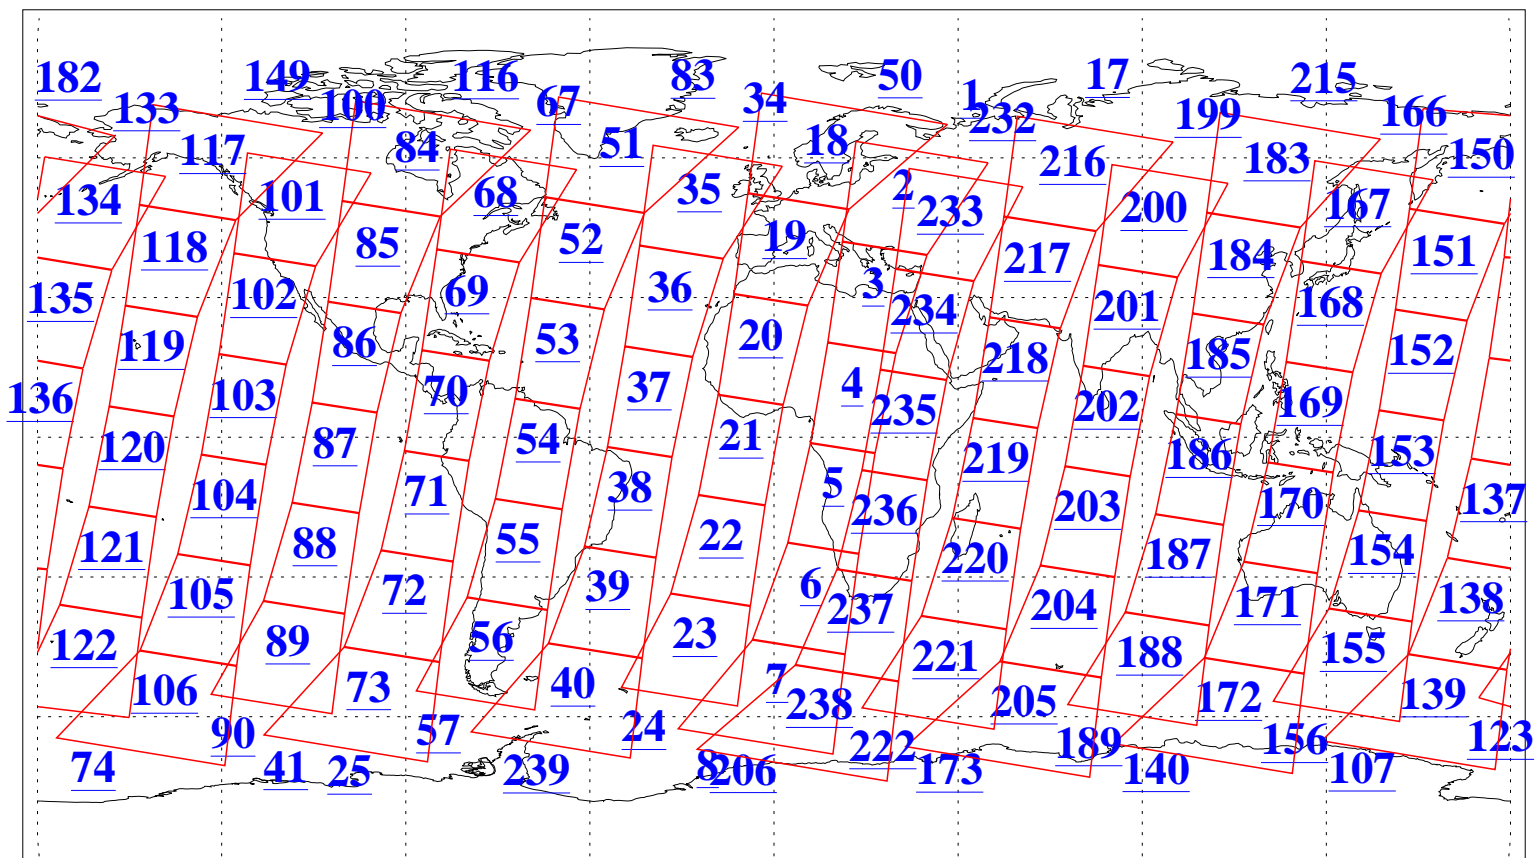

L1B Availability
AMSU Granules: 240
HSB Granules: 0
AIRS Granules: 240

12 Dec 2009
DoY 346
Aqua Day 2779
Granules: 1 to 120

Granules: 121 to 240

Legend: AMSU Available, HSB Available, AIRS Available

L1B Availability
AMSU Granules: 240
HSB Granules: 0
AIRS Granules: 240

12 Dec 2009
DoY 346
Aqua Day 2779

Ascending Granules

Descending Granules

Legend: AMSU Available, HSB Available, AIRS Available

L1B Availability
 AMSU Granules: 240
 HSB Granules: 0
 AIRS Granules: 240

12 Dec 2009
 DoY 346
 Aqua Day 2779

Northern Hemisphere Granules

Southern Hemisphere Granules

Legend: AMSU Available, HSB Available, AIRS Available