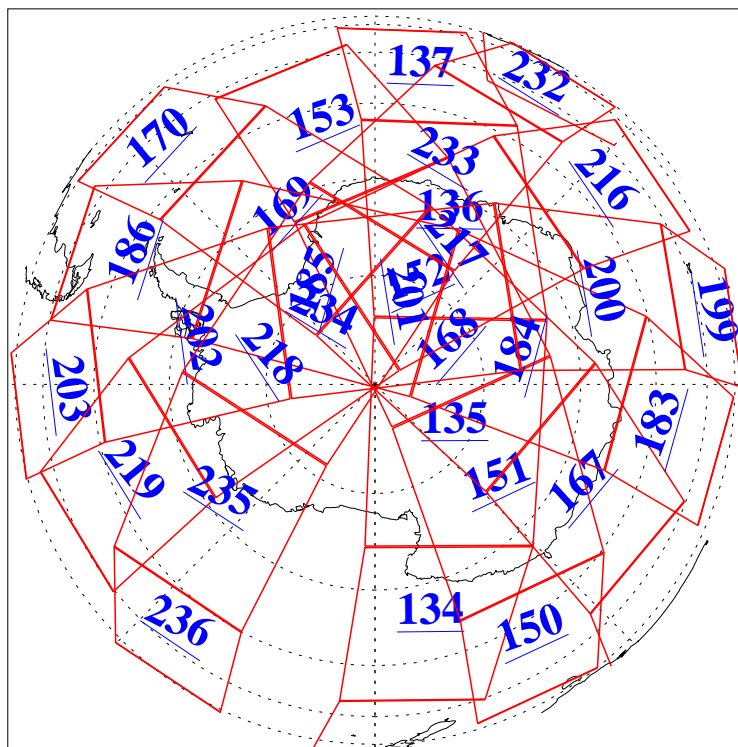

L1B Availability
AMSU Granules: 240
HSB Granules: 0
AIRS Granules: 240

9 Dec 2009
DoY 343
Aqua Day 2776
Granules: 1 to 120

Granules: 121 to 240

Legend: AMSU Available, HSB Available, AIRS Available

L1B Availability
AMSU Granules: 240
HSB Granules: 0
AIRS Granules: 240

9 Dec 2009
DoY 343
Aqua Day 2776
Ascending Granules

Descending Granules

Legend: AMSU Available, HSB Available, AIRS Available

L1B Availability
AMSU Granules: 240
HSB Granules: 0
AIRS Granules: 240

9 Dec 2009
DoY 343
Aqua Day 2776

Northern Hemisphere Granules

Southern Hemisphere Granules

Legend: AMSU Available, HSB Available, AIRS Available