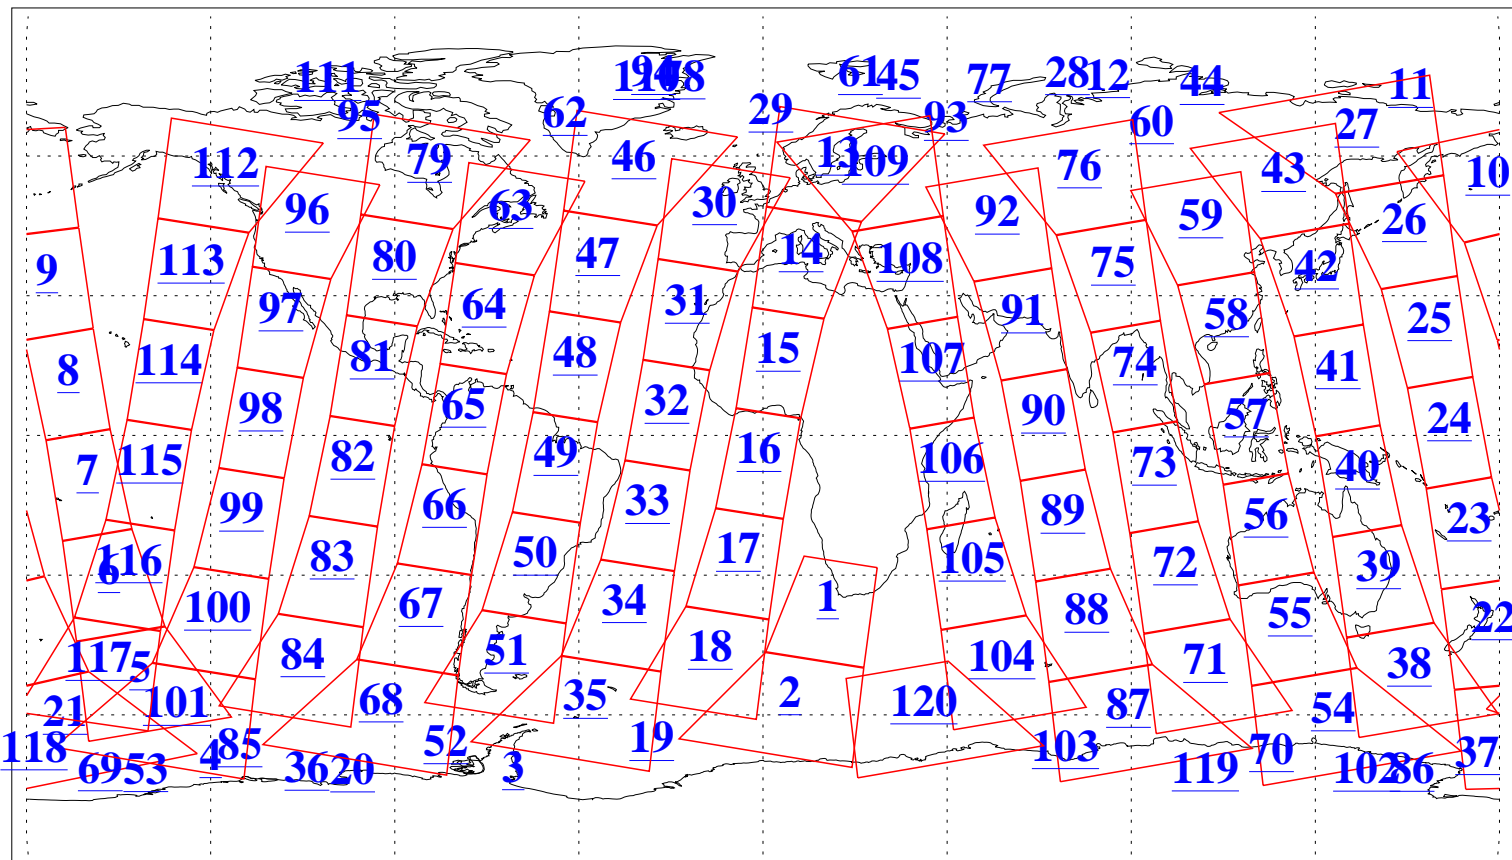

L1B Availability
AMSU Granules: 240
HSB Granules: 0
AIRS Granules: 240

9 Dec 2009
DoY 343
Aqua Day 2776
Granules: 1 to 120

Granules: 121 to 240

Legend: AMSU Available, HSB Available, AIRS Available

L1B Availability
AMSU Granules: 240
HSB Granules: 0
AIRS Granules: 240

9 Dec 2009
DoY 343
Aqua Day 2776
Ascending Granules

Descending Granules

Legend: AMSU Available, HSB Available, AIRS Available

L1B Availability
AMSU Granules: 240
HSB Granules: 0
AIRS Granules: 240

9 Dec 2009
DoY 343
Aqua Day 2776

Northern Hemisphere Granules

Southern Hemisphere Granules

Legend: AMSU Available, HSB Available, AIRS Available