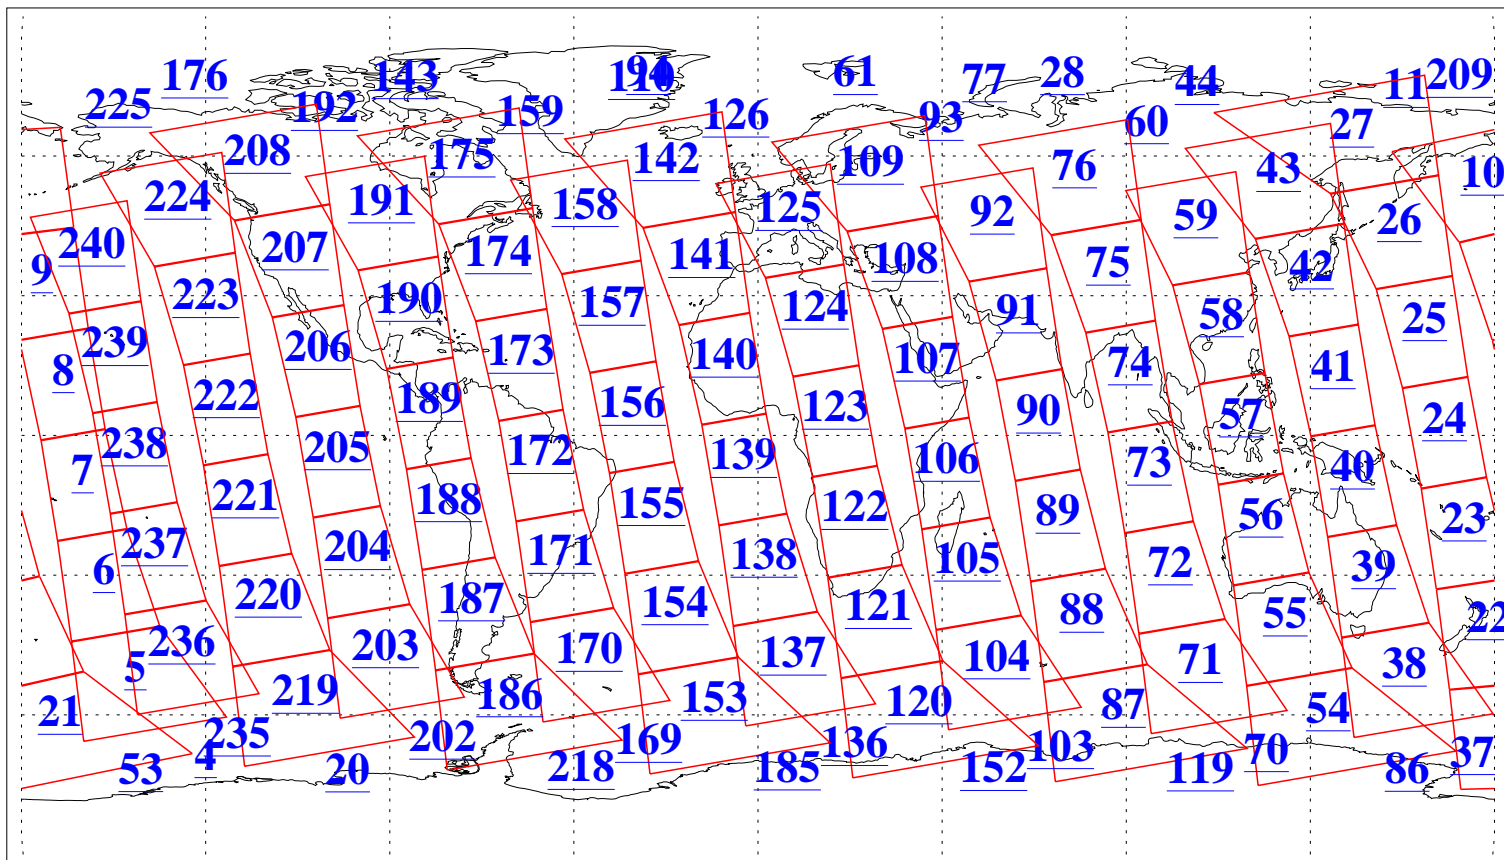

L1B Availability
AMSU Granules: 240
HSB Granules: 0
AIRS Granules: 240

9 Dec 2009
DoY 343
Aqua Day 2776
Granules: 1 to 120

Granules: 121 to 240

Legend: AMSU Available, HSB Available, AIRS Available

L1B Availability
AMSU Granules: 240
HSB Granules: 0
AIRS Granules: 240

9 Dec 2009
DoY 343
Aqua Day 2776
Ascending Granules

Descending Granules

Legend: AMSU Available, HSB Available, AIRS Available

L1B Availability
AMSU Granules: 240
HSB Granules: 0
AIRS Granules: 240

9 Dec 2009
DoY 343
Aqua Day 2776

Northern Hemisphere Granules

Southern Hemisphere Granules

Legend: AMSU Available, HSB Available, AIRS Available