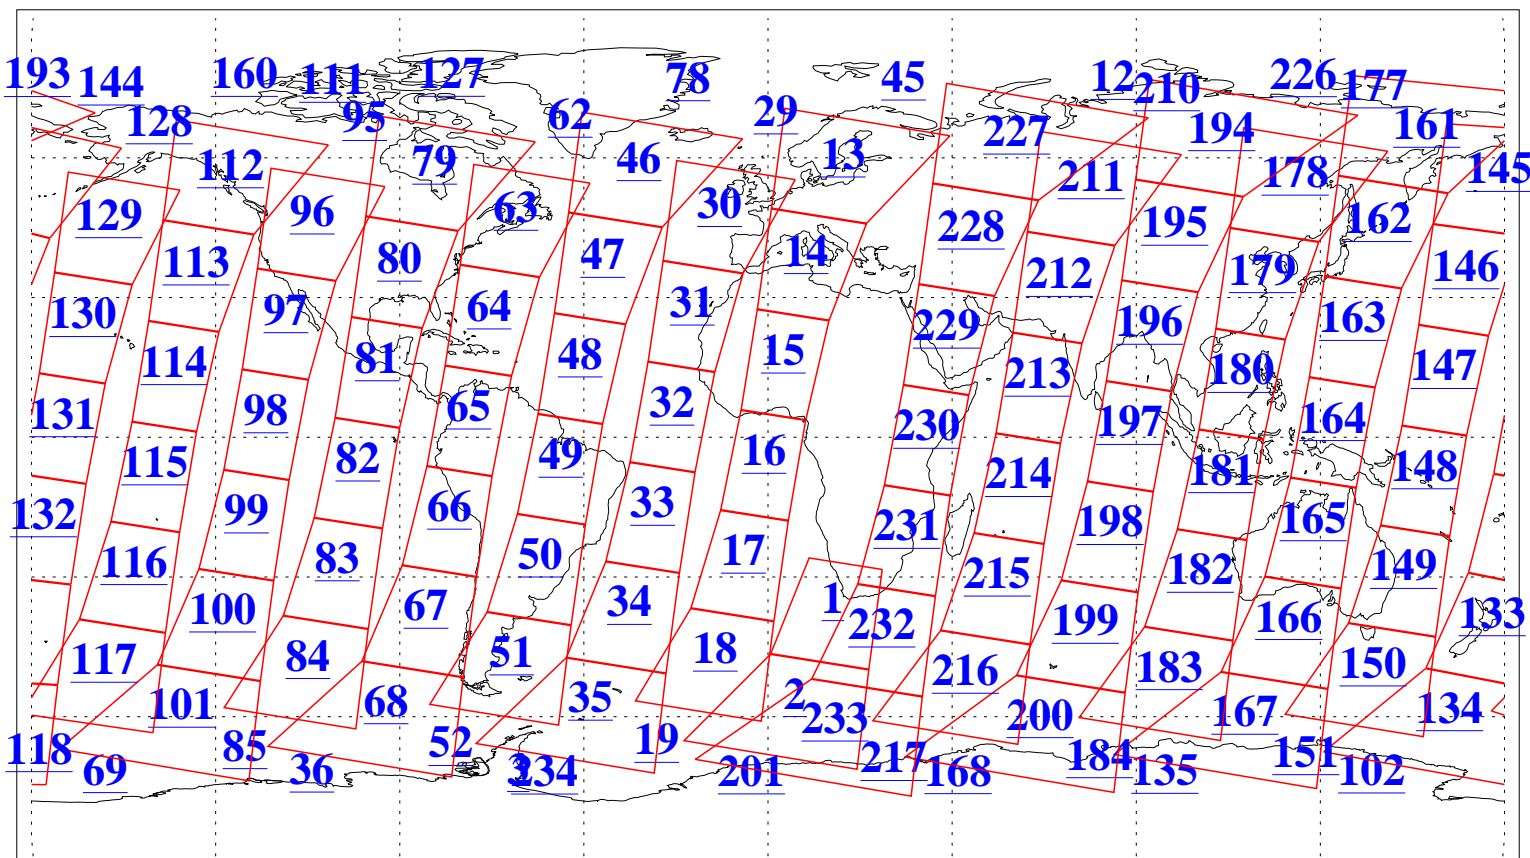

L1B Availability
AMSU Granules: 240
HSB Granules: 0
AIRS Granules: 240

9 Dec 2009
DoY 343
Aqua Day 2776
Granules: 1 to 120

Granules: 121 to 240

Legend: AMSU Available, HSB Available, AIRS Available

L1B Availability
AMSU Granules: 240
HSB Granules: 0
AIRS Granules: 240

9 Dec 2009
DoY 343
Aqua Day 2776
Ascending Granules

Descending Granules

Legend: AMSU Available, HSB Available, AIRS Available

L1B Availability
AMSU Granules: 240
HSB Granules: 0
AIRS Granules: 240

9 Dec 2009
DoY 343
Aqua Day 2776

Northern Hemisphere Granules

Southern Hemisphere Granules

Legend: AMSU Available, HSB Available, AIRS Available