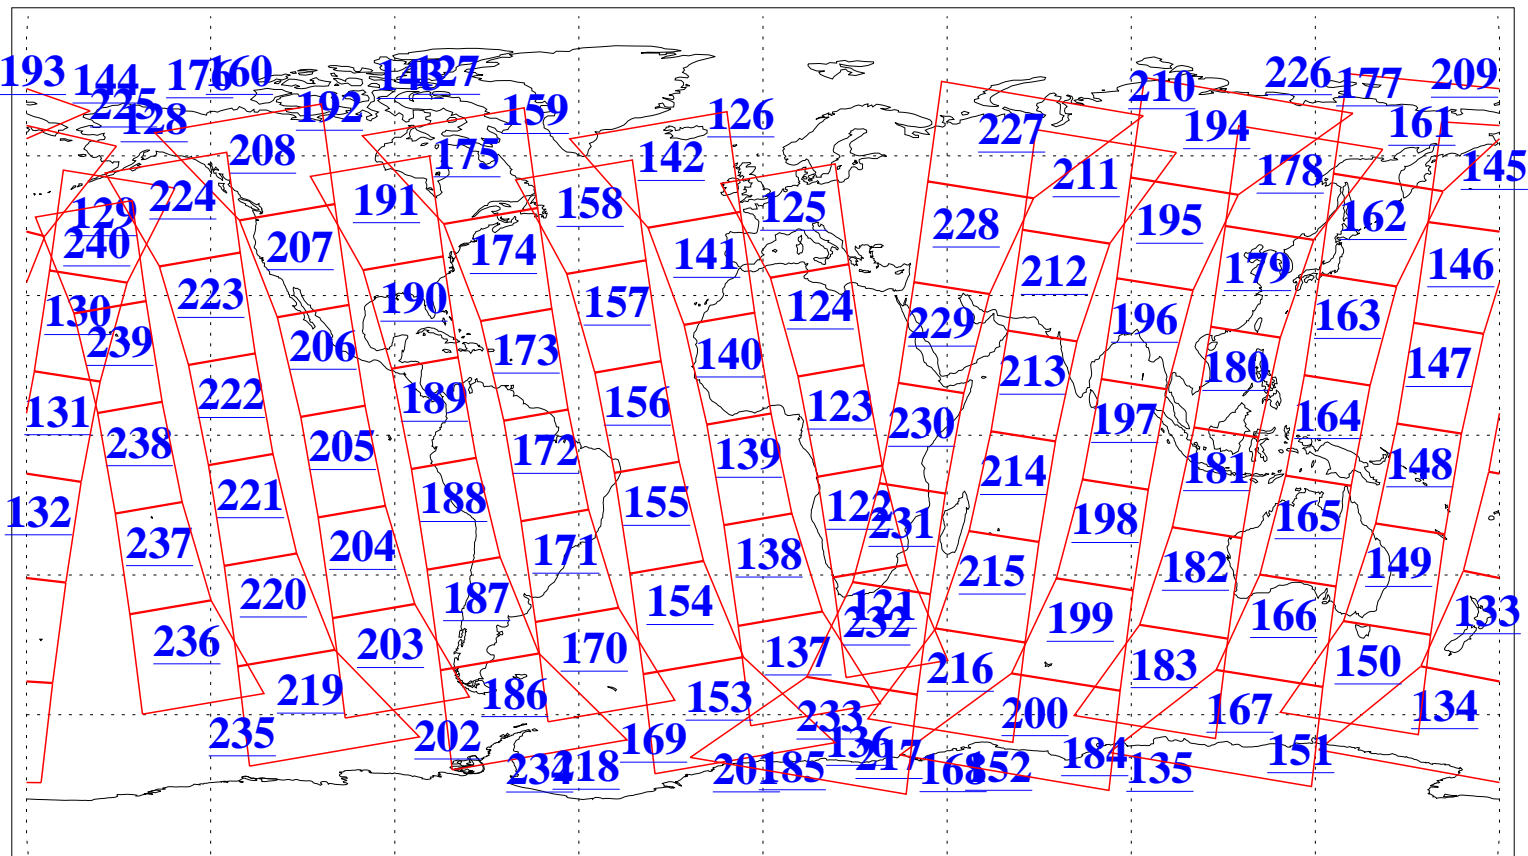

L1B Availability
AMSU Granules: 240
HSB Granules: 0
AIRS Granules: 240

9 Dec 2009
DoY 343
Aqua Day 2776
Granules: 1 to 120

Granules: 121 to 240

Legend: AMSU Available, HSB Available, AIRS Available

L1B Availability
AMSU Granules: 240
HSB Granules: 0
AIRS Granules: 240

9 Dec 2009
DoY 343
Aqua Day 2776
Ascending Granules

Descending Granules

Legend: AMSU Available, HSB Available, AIRS Available

L1B Availability
AMSU Granules: 240
HSB Granules: 0
AIRS Granules: 240

9 Dec 2009
DoY 343
Aqua Day 2776

Northern Hemisphere Granules

Southern Hemisphere Granules

Legend: AMSU Available, HSB Available, AIRS Available