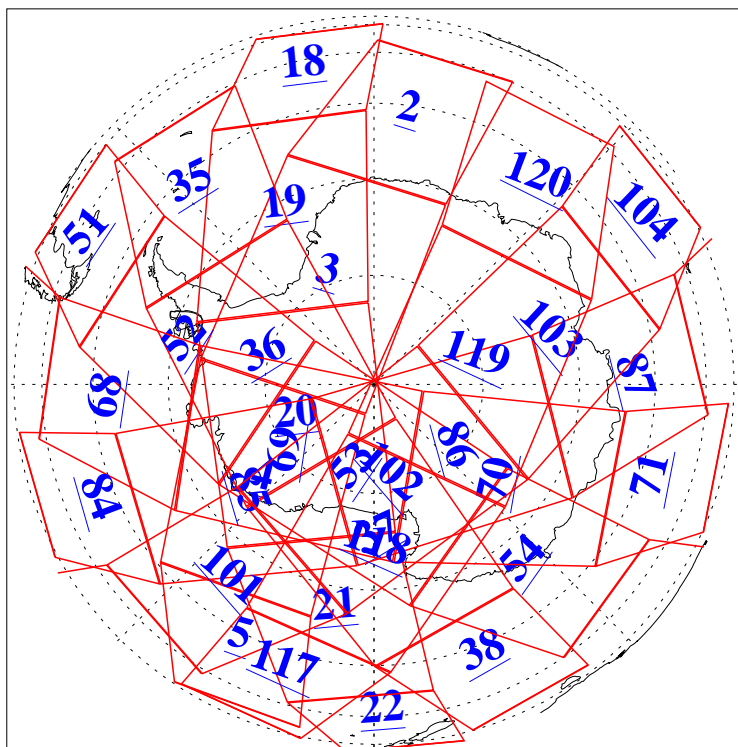

L1B Availability
AMSU Granules: 240
HSB Granules: 0
AIRS Granules: 240

9 Dec 2009
DoY 343
Aqua Day 2776
Granules: 1 to 120

Granules: 121 to 240

Legend: AMSU Available, HSB Available, AIRS Available

L1B Availability
AMSU Granules: 240
HSB Granules: 0
AIRS Granules: 240

9 Dec 2009
DoY 343
Aqua Day 2776
Ascending Granules

Descending Granules

Legend: AMSU Available, HSB Available, AIRS Available

L1B Availability
AMSU Granules: 240
HSB Granules: 0
AIRS Granules: 240

9 Dec 2009
DoY 343
Aqua Day 2776

Northern Hemisphere Granules

Southern Hemisphere Granules

Legend: AMSU Available, HSB Available, AIRS Available