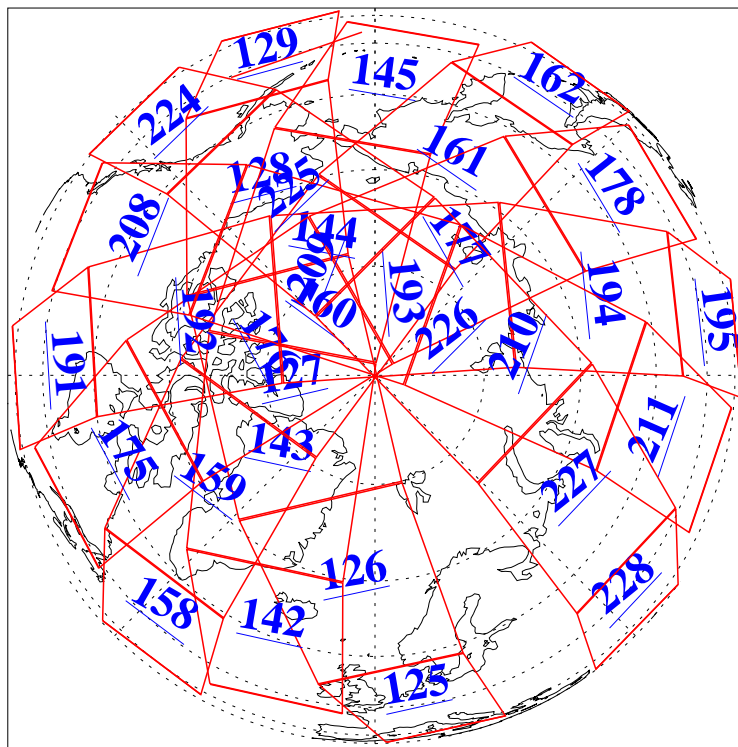

L1B Availability
AMSU Granules: 240
HSB Granules: 0
AIRS Granules: 240

9 Dec 2009
DoY 343
Aqua Day 2776
Granules: 1 to 120

Granules: 121 to 240

Legend: AMSU Available, HSB Available, AIRS Available

L1B Availability
AMSU Granules: 240
HSB Granules: 0
AIRS Granules: 240

9 Dec 2009
DoY 343
Aqua Day 2776
Ascending Granules

Descending Granules

Legend: AMSU Available, HSB Available, AIRS Available

L1B Availability
AMSU Granules: 240
HSB Granules: 0
AIRS Granules: 240

9 Dec 2009
DoY 343
Aqua Day 2776

Northern Hemisphere Granules

Southern Hemisphere Granules

Legend: AMSU Available, HSB Available, AIRS Available